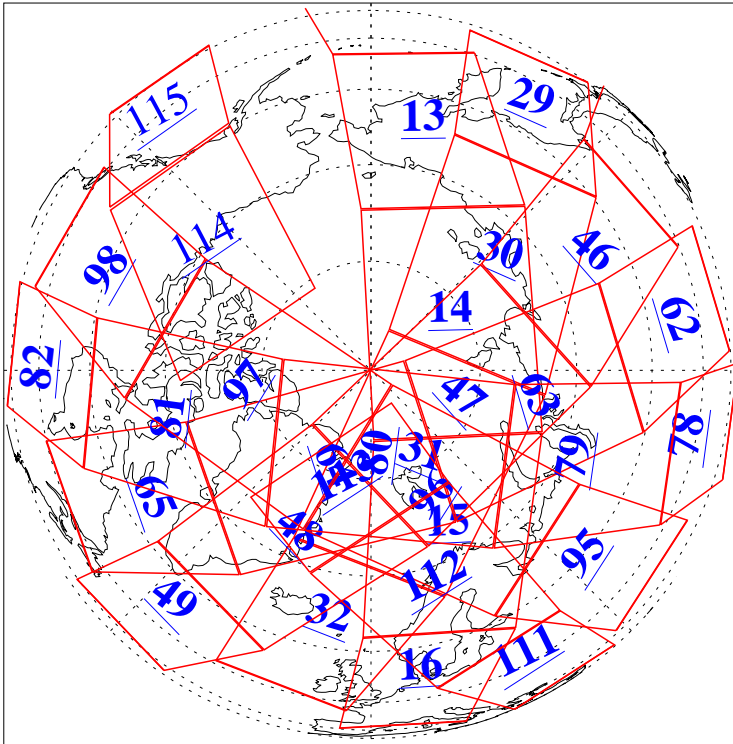

L1B Availability  
AMSU Granules: 240  
HSB Granules: 0  
AIRS Granules: 220

11 Jun 2011  
DoY 162  
Aqua Day 3325  
Granules: 1 to 120

Granules: 121 to 240

Legend: AMSU Available, HSB Available, AIRS Available

L1B Availability  
AMSU Granules: 240  
HSB Granules: 0  
AIRS Granules: 220

11 Jun 2011  
DoY 162  
Aqua Day 3325  
Ascending Granules

Descending Granules

Legend: AMSU Available, HSB Available, AIRS Available

L1B Availability  
 AMSU Granules: 240  
 HSB Granules: 0  
 AIRS Granules: 220

11 Jun 2011  
 DoY 162  
 Aqua Day 3325

Northern Hemisphere Granules

Southern Hemisphere Granules

Legend: AMSU Available, HSB Available, AIRS Available