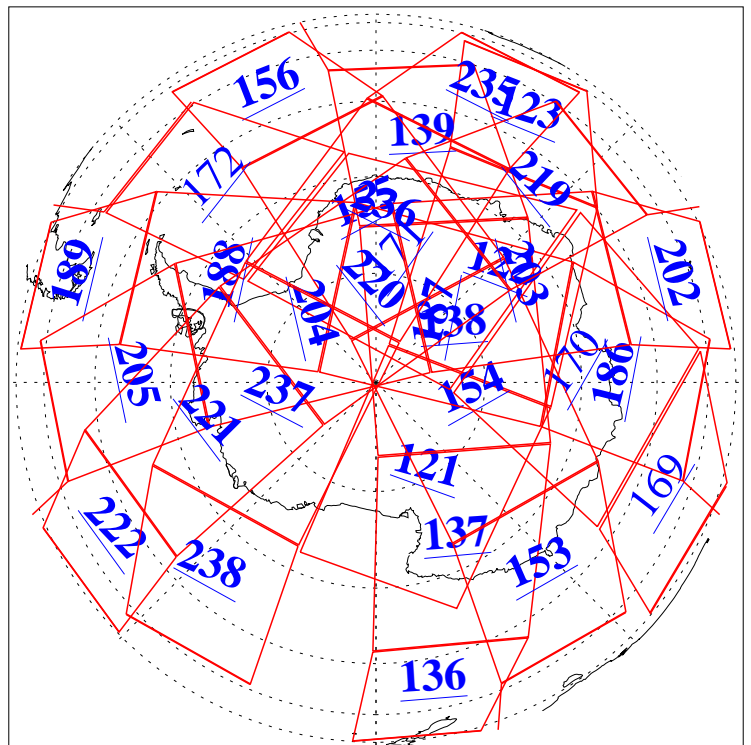

L1B Availability  
AMSU Granules: 240  
HSB Granules: 0  
AIRS Granules: 220

11 Jun 2011  
DoY 162  
Aqua Day 3325  
Granules: 1 to 120

Granules: 121 to 240

Legend: AMSU Available, HSB Available, AIRS Available

L1B Availability  
AMSU Granules: 240  
HSB Granules: 0  
AIRS Granules: 220

11 Jun 2011  
DoY 162  
Aqua Day 3325  
Ascending Granules

Descending Granules

Legend: AMSU Available, HSB Available, AIRS Available

L1B Availability  
 AMSU Granules: 240  
 HSB Granules: 0  
 AIRS Granules: 220

11 Jun 2011  
 DoY 162  
 Aqua Day 3325

Northern Hemisphere Granules

Southern Hemisphere Granules

Legend: AMSU Available, HSB Available, AIRS Available