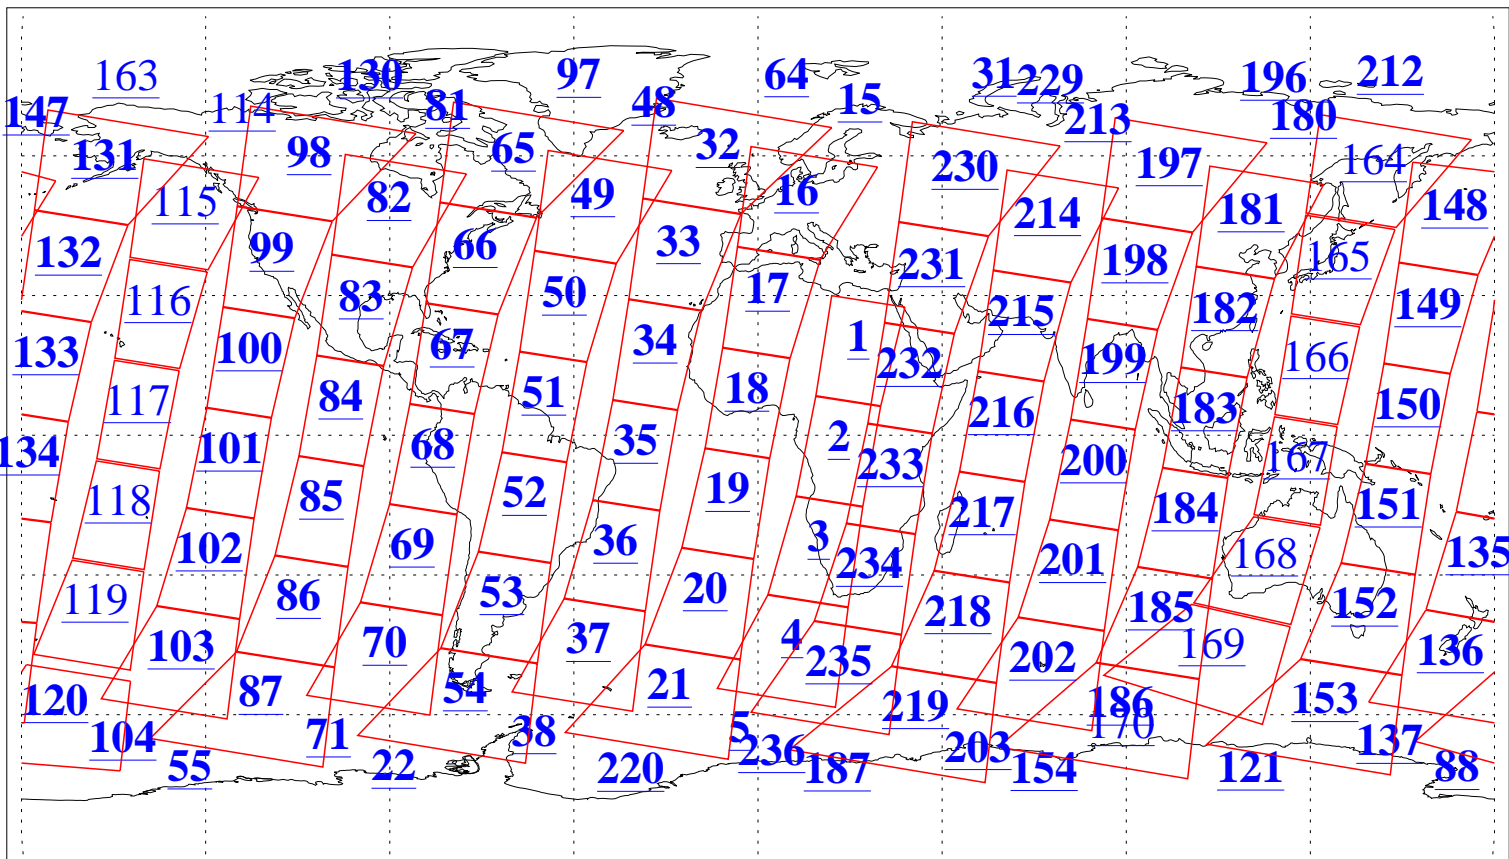

L1B Availability  
AMSU Granules: 240  
HSB Granules: 0  
AIRS Granules: 220

11 Jun 2011  
DoY 162  
Aqua Day 3325  
Granules: 1 to 120

Granules: 121 to 240

Legend: AMSU Available, HSB Available, AIRS Available

L1B Availability  
AMSU Granules: 240  
HSB Granules: 0  
AIRS Granules: 220

11 Jun 2011  
DoY 162  
Aqua Day 3325  
Ascending Granules

Descending Granules

Legend: AMSU Available, HSB Available, AIRS Available

L1B Availability  
 AMSU Granules: 240  
 HSB Granules: 0  
 AIRS Granules: 220

11 Jun 2011  
 DoY 162  
 Aqua Day 3325

Northern Hemisphere Granules

Southern Hemisphere Granules

Legend: AMSU Available, HSB Available, AIRS Available