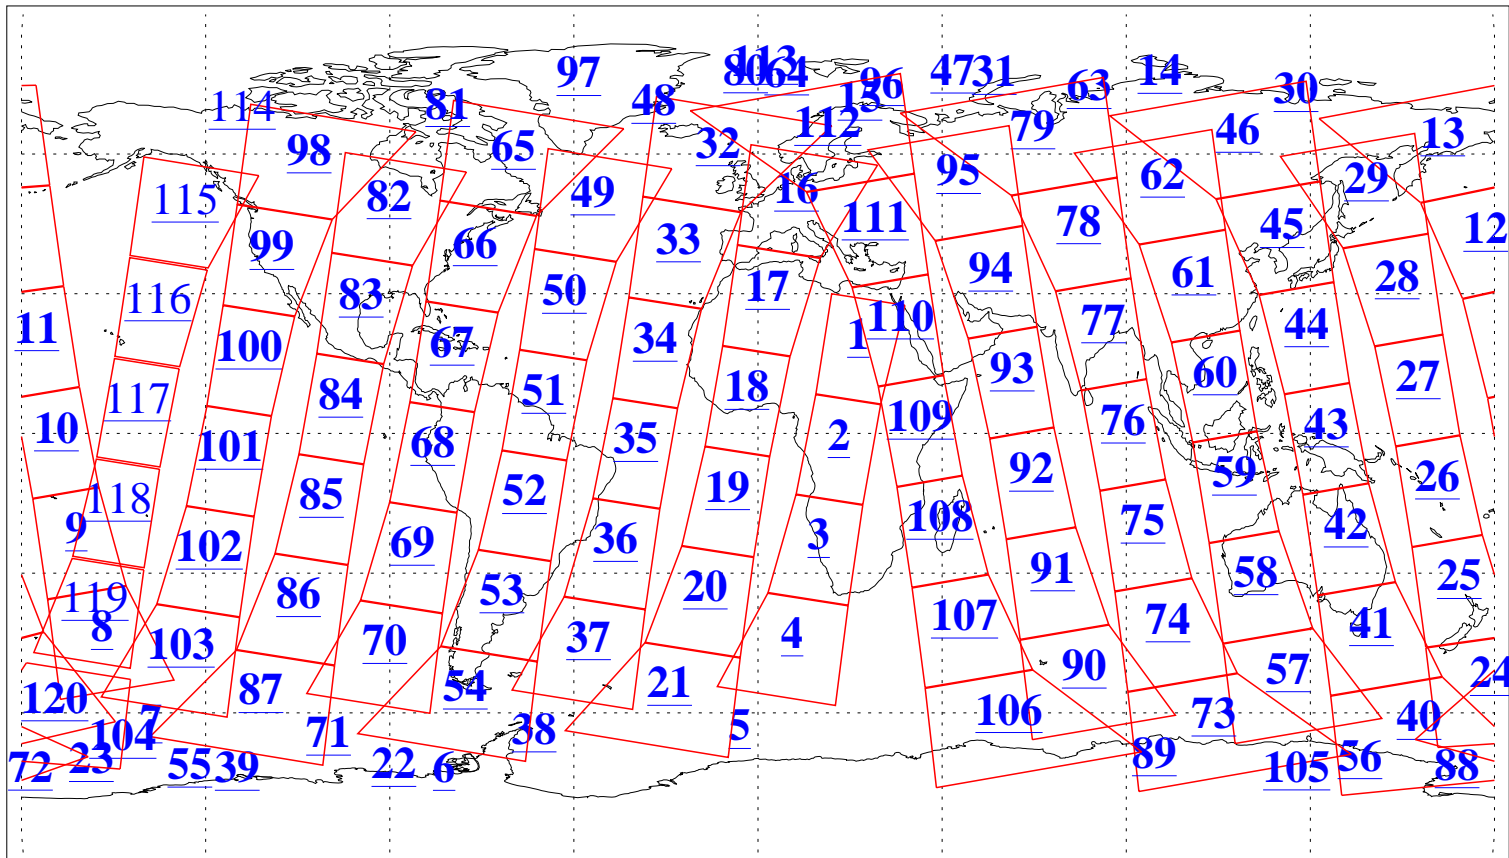

L1B Availability  
AMSU Granules: 240  
HSB Granules: 0  
AIRS Granules: 220

11 Jun 2011  
DoY 162  
Aqua Day 3325  
Granules: 1 to 120

Granules: 121 to 240

Legend: AMSU Available, HSB Available, AIRS Available

L1B Availability  
AMSU Granules: 240  
HSB Granules: 0  
AIRS Granules: 220

11 Jun 2011  
DoY 162  
Aqua Day 3325  
Ascending Granules

Descending Granules

Legend: AMSU Available, HSB Available, AIRS Available

L1B Availability  
 AMSU Granules: 240  
 HSB Granules: 0  
 AIRS Granules: 220

11 Jun 2011  
 DoY 162  
 Aqua Day 3325

Northern Hemisphere Granules

Southern Hemisphere Granules

Legend: AMSU Available, HSB Available, AIRS Available