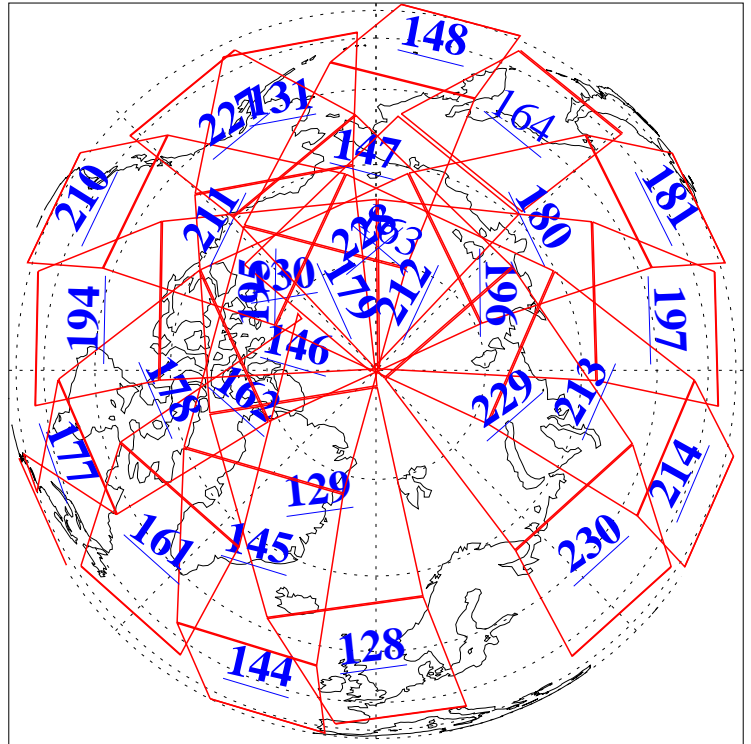

L1B Availability  
AMSU Granules: 240  
HSB Granules: 0  
AIRS Granules: 220

11 Jun 2011  
DoY 162  
Aqua Day 3325  
Ascending Granules

Descending Granules

Legend: AMSU Available, HSB Available, AIRS Available

L1B Availability  
 AMSU Granules: 240  
 HSB Granules: 0  
 AIRS Granules: 220

11 Jun 2011  
 DoY 162  
 Aqua Day 3325

Northern Hemisphere Granules

Southern Hemisphere Granules

Legend: AMSU Available, HSB Available, AIRS Available