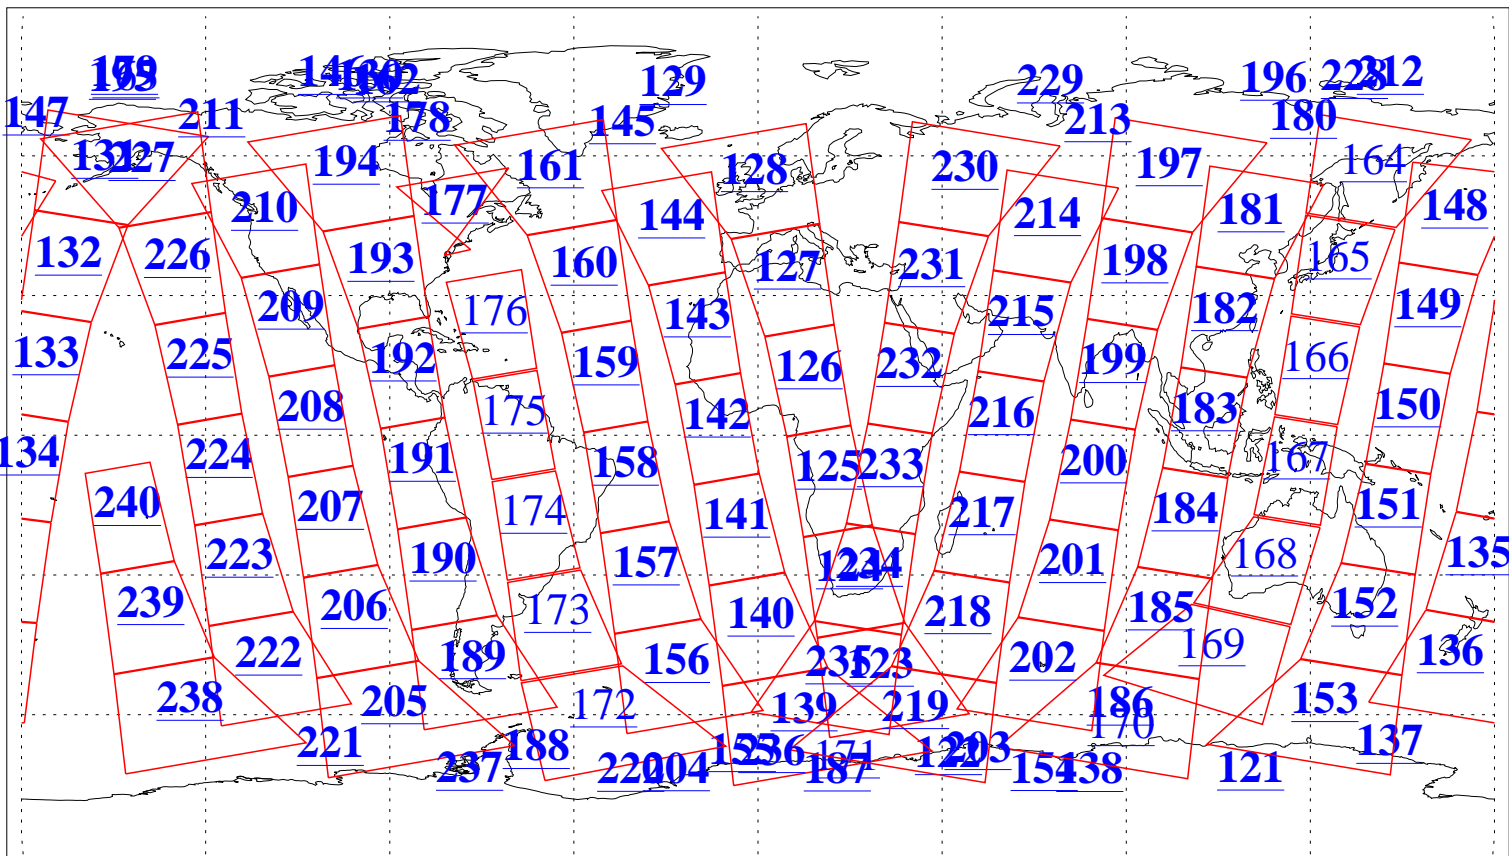

L1B Availability  
AMSU Granules: 240  
HSB Granules: 0  
AIRS Granules: 220

11 Jun 2011  
DoY 162  
Aqua Day 3325  
Granules: 1 to 120

Granules: 121 to 240

Legend: AMSU Available, HSB Available, AIRS Available

L1B Availability  
AMSU Granules: 240  
HSB Granules: 0  
AIRS Granules: 220

11 Jun 2011  
DoY 162  
Aqua Day 3325  
Ascending Granules

Descending Granules

Legend: AMSU Available, HSB Available, AIRS Available

L1B Availability  
 AMSU Granules: 240  
 HSB Granules: 0  
 AIRS Granules: 220

11 Jun 2011  
 DoY 162  
 Aqua Day 3325

Northern Hemisphere Granules

Southern Hemisphere Granules

Legend: AMSU Available, HSB Available, AIRS Available