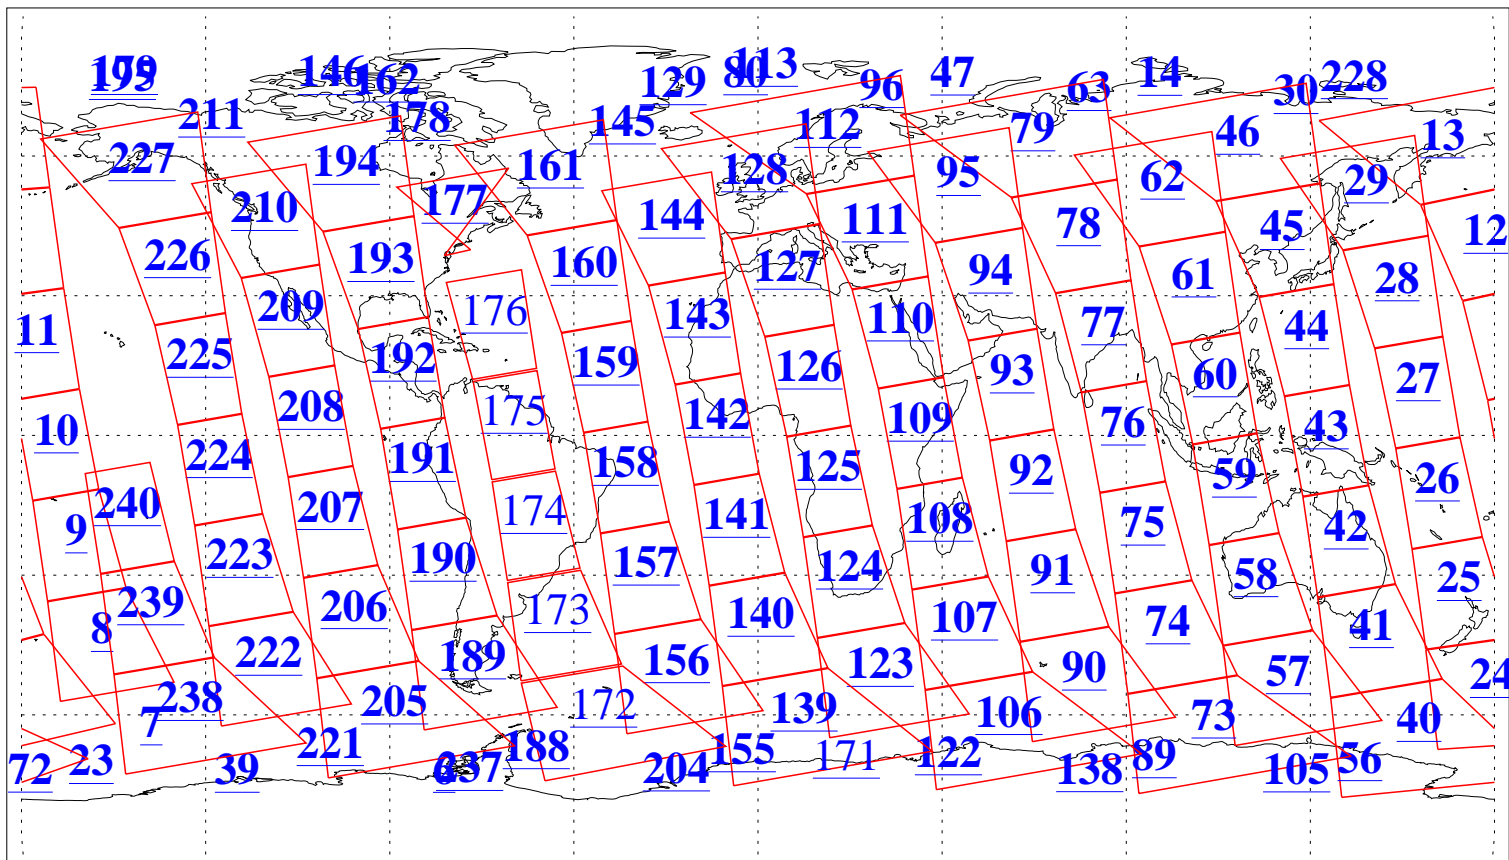

L1B Availability  
AMSU Granules: 240  
HSB Granules: 0  
AIRS Granules: 220

11 Jun 2011  
DoY 162  
Aqua Day 3325  
Granules: 1 to 120

Granules: 121 to 240

Legend: AMSU Available, HSB Available, AIRS Available

L1B Availability  
AMSU Granules: 240  
HSB Granules: 0  
AIRS Granules: 220

11 Jun 2011  
DoY 162  
Aqua Day 3325  
Ascending Granules

Descending Granules

Legend: AMSU Available, HSB Available, AIRS Available