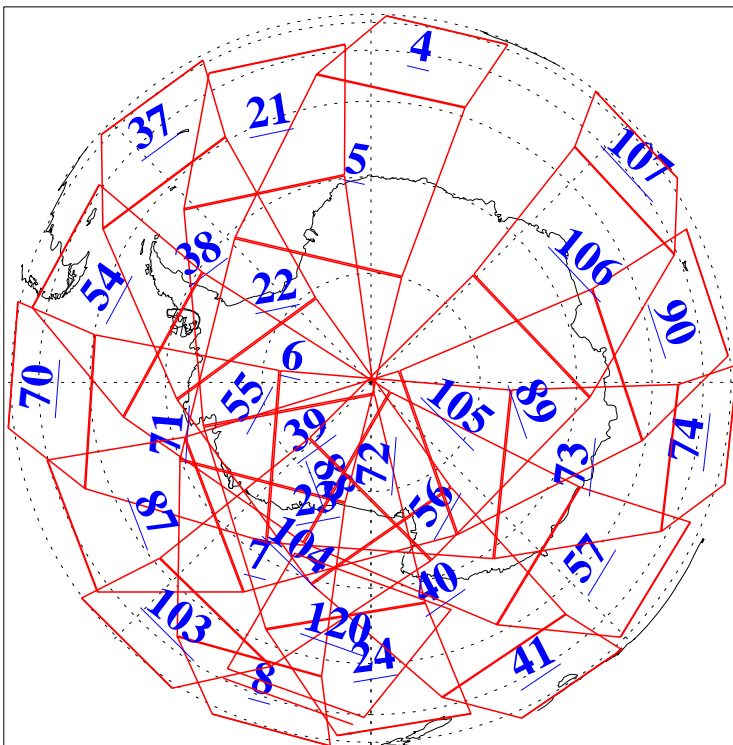

L1B Availability  
AMSU Granules: 240  
HSB Granules: 0  
AIRS Granules: 220

11 Jun 2011  
DoY 162  
Aqua Day 3325  
Granules: 1 to 120

Granules: 121 to 240

Legend: AMSU Available, HSB Available, AIRS Available

L1B Availability  
AMSU Granules: 240  
HSB Granules: 0  
AIRS Granules: 220

11 Jun 2011  
DoY 162  
Aqua Day 3325  
Ascending Granules

Descending Granules

Legend: AMSU Available, HSB Available, AIRS Available

L1B Availability  
 AMSU Granules: 240  
 HSB Granules: 0  
 AIRS Granules: 220

11 Jun 2011  
 DoY 162  
 Aqua Day 3325

Northern Hemisphere Granules

Southern Hemisphere Granules

Legend: AMSU Available, HSB Available, AIRS Available