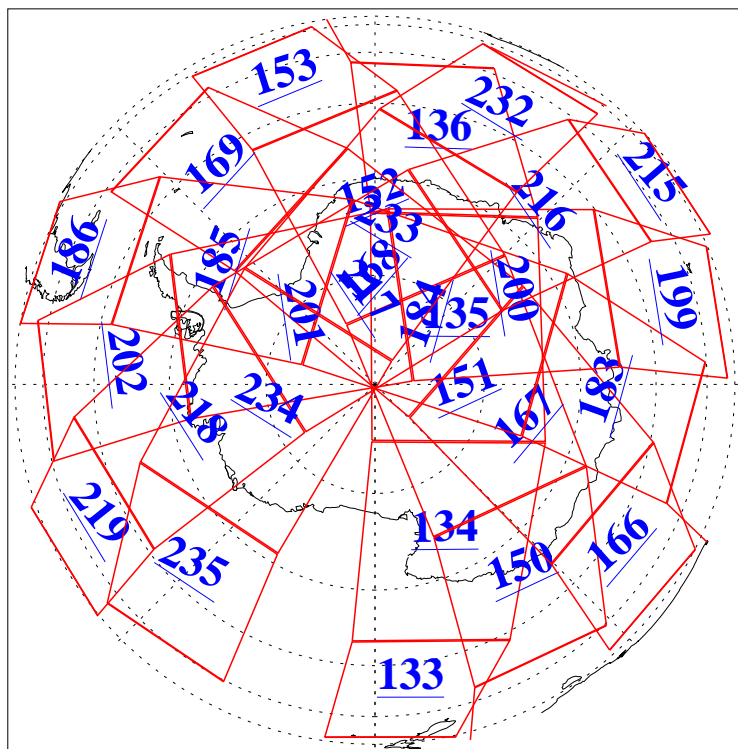

L1B Availability
AMSU Granules: 240
HSB Granules: 0
AIRS Granules: 240

6 Jun 2011
DoY 157
Aqua Day 3320
Granules: 1 to 120

Granules: 121 to 240

Legend: AMSU Available, HSB Available, AIRS Available

L1B Availability
AMSU Granules: 240
HSB Granules: 0
AIRS Granules: 240

6 Jun 2011
DoY 157
Aqua Day 3320

Ascending Granules

Descending Granules

Legend: AMSU Available, HSB Available, AIRS Available

L1B Availability
 AMSU Granules: 240
 HSB Granules: 0
 AIRS Granules: 240

6 Jun 2011
 DoY 157
 Aqua Day 3320

Northern Hemisphere Granules

Southern Hemisphere Granules

Legend: AMSU Available, HSB Available, AIRS Available