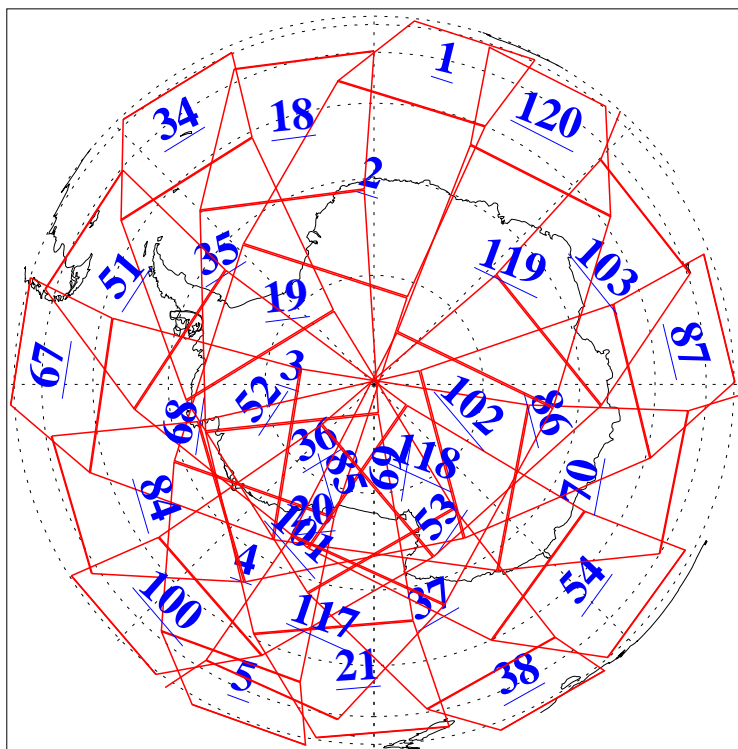

L1B Availability
AMSU Granules: 240
HSB Granules: 0
AIRS Granules: 240

6 Jun 2011
DoY 157
Aqua Day 3320
Granules: 1 to 120

Granules: 121 to 240

Legend: AMSU Available, HSB Available, AIRS Available

L1B Availability
AMSU Granules: 240
HSB Granules: 0
AIRS Granules: 240

6 Jun 2011
DoY 157
Aqua Day 3320

Ascending Granules

Descending Granules

Legend: AMSU Available, HSB Available, AIRS Available

L1B Availability
 AMSU Granules: 240
 HSB Granules: 0
 AIRS Granules: 240

6 Jun 2011
 DoY 157
 Aqua Day 3320

Northern Hemisphere Granules

Southern Hemisphere Granules

Legend: AMSU Available, HSB Available, AIRS Available