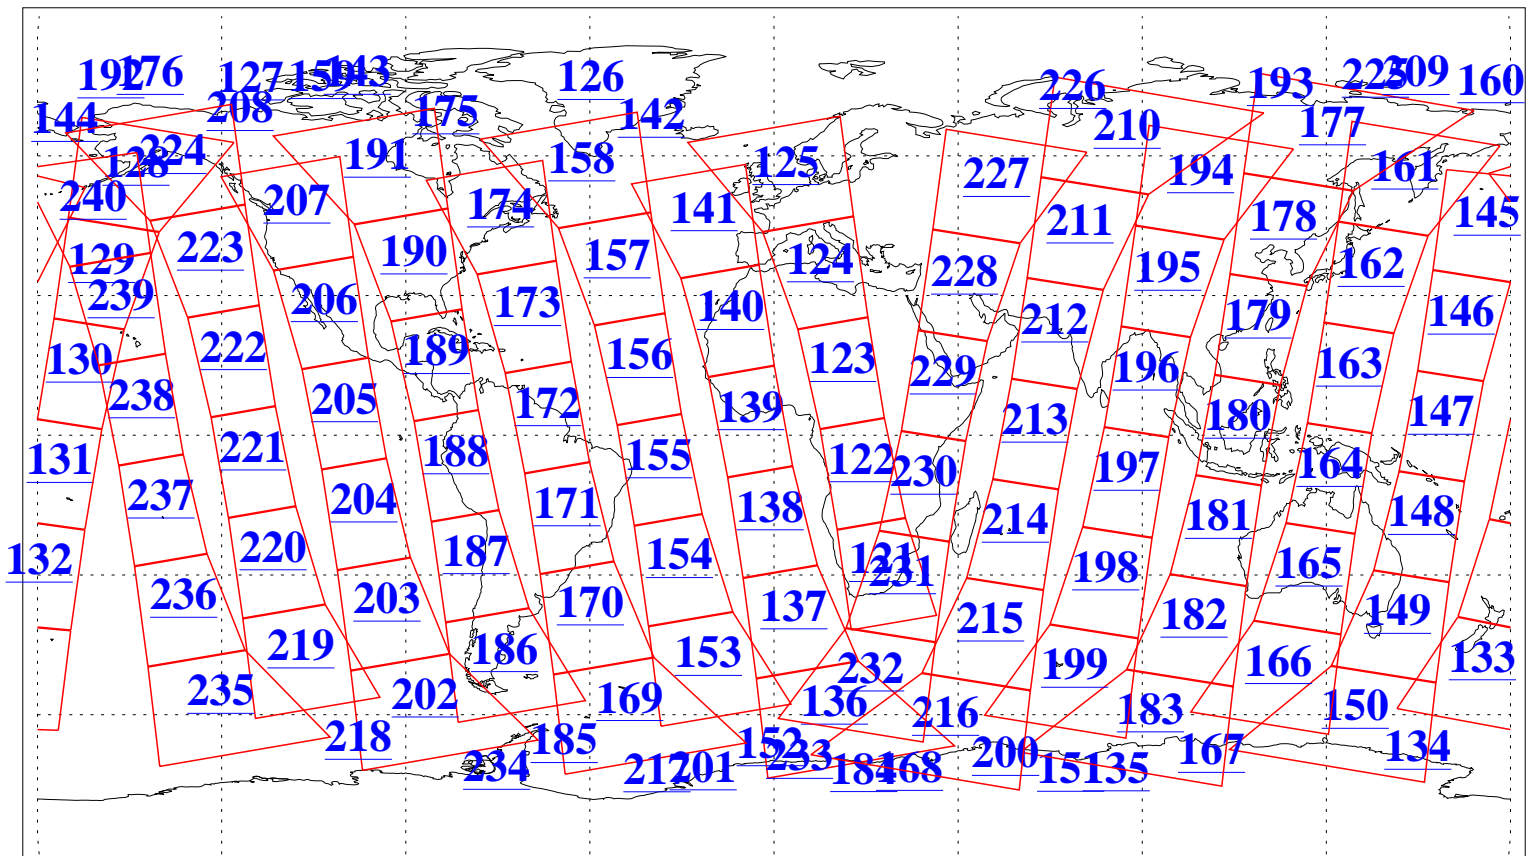

L1B Availability
AMSU Granules: 240
HSB Granules: 0
AIRS Granules: 240

6 Jun 2011
DoY 157
Aqua Day 3320
Granules: 1 to 120

Granules: 121 to 240

Legend: AMSU Available, HSB Available, AIRS Available

L1B Availability
AMSU Granules: 240
HSB Granules: 0
AIRS Granules: 240

6 Jun 2011
DoY 157
Aqua Day 3320

Ascending Granules

Descending Granules

Legend: AMSU Available, HSB Available, AIRS Available

L1B Availability
 AMSU Granules: 240
 HSB Granules: 0
 AIRS Granules: 240

6 Jun 2011
 DoY 157
 Aqua Day 3320

Northern Hemisphere Granules

Southern Hemisphere Granules

Legend: AMSU Available, HSB Available, AIRS Available