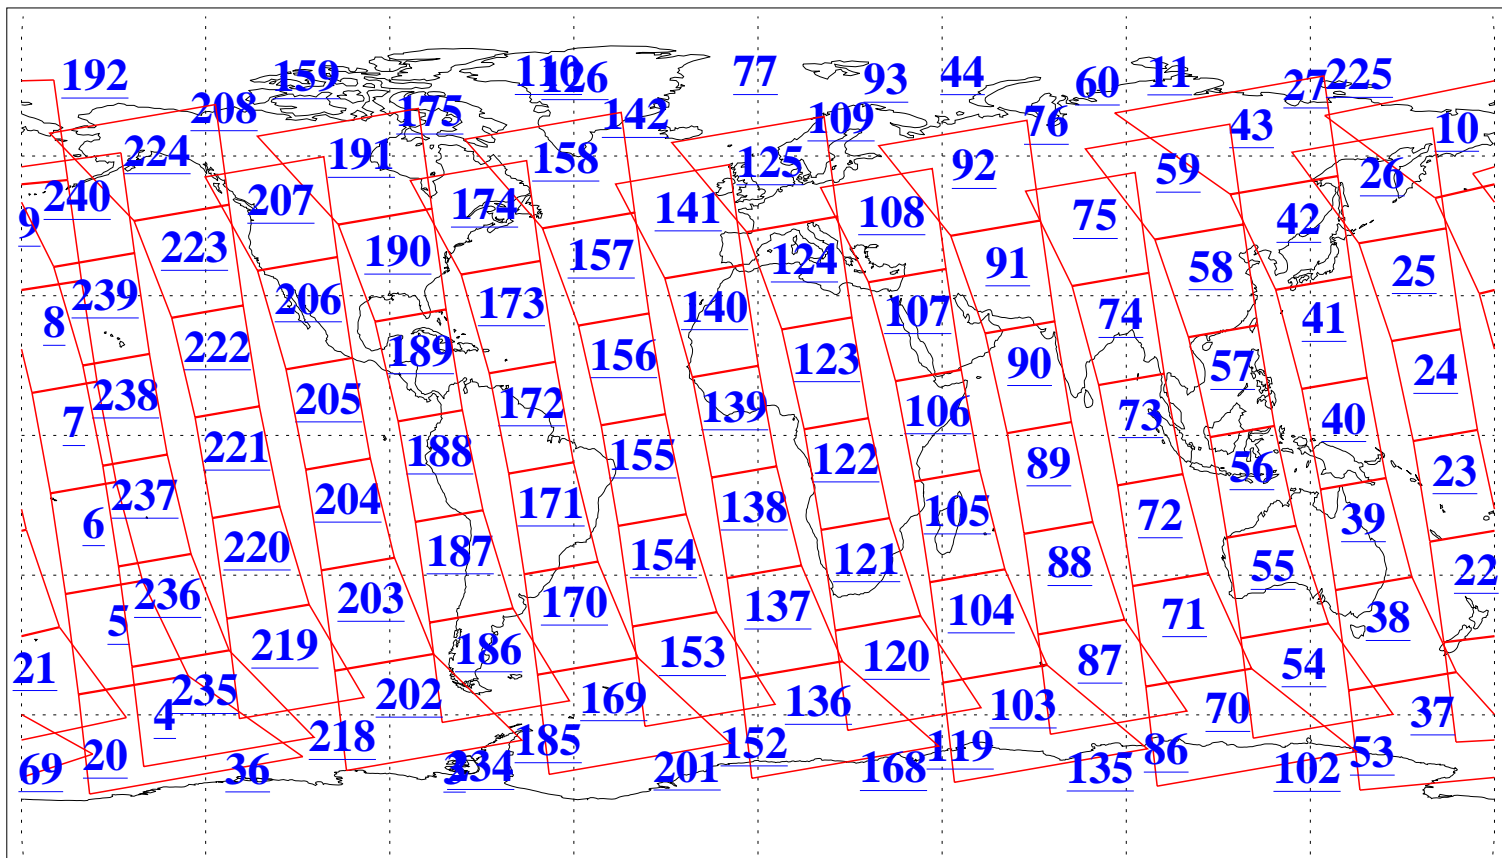

L1B Availability
AMSU Granules: 240
HSB Granules: 0
AIRS Granules: 240

6 Jun 2011
DoY 157
Aqua Day 3320
Granules: 1 to 120

Granules: 121 to 240

Legend: AMSU Available, HSB Available, AIRS Available

L1B Availability
AMSU Granules: 240
HSB Granules: 0
AIRS Granules: 240

6 Jun 2011
DoY 157
Aqua Day 3320

Ascending Granules

Descending Granules

Legend: AMSU Available, HSB Available, AIRS Available

L1B Availability
 AMSU Granules: 240
 HSB Granules: 0
 AIRS Granules: 240

6 Jun 2011
 DoY 157
 Aqua Day 3320

Northern Hemisphere Granules

Southern Hemisphere Granules

Legend: AMSU Available, HSB Available, AIRS Available