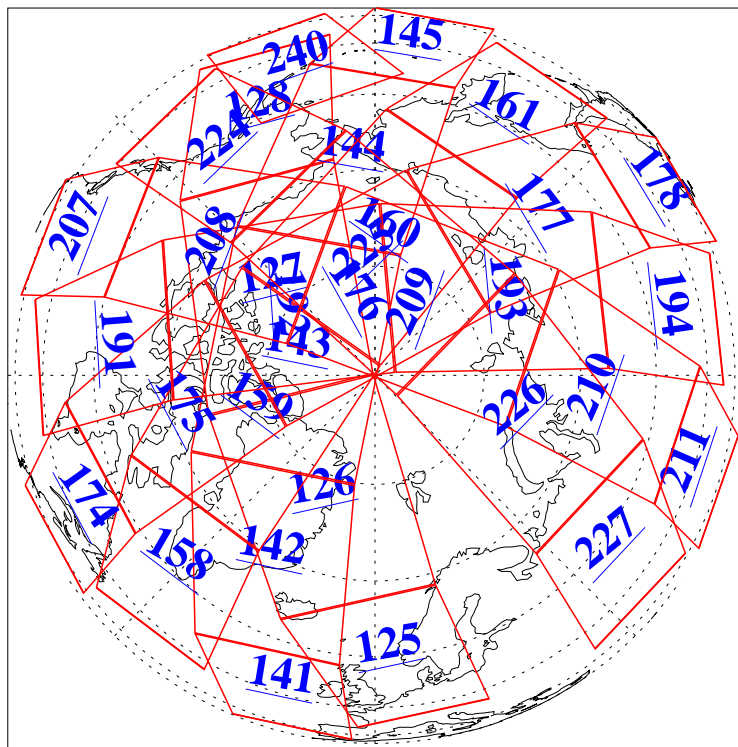

L1B Availability
AMSU Granules: 240
HSB Granules: 0
AIRS Granules: 240

6 Jun 2011
DoY 157
Aqua Day 3320
Granules: 1 to 120

Granules: 121 to 240

Legend: AMSU Available, HSB Available, AIRS Available

L1B Availability
AMSU Granules: 240
HSB Granules: 0
AIRS Granules: 240

6 Jun 2011
DoY 157
Aqua Day 3320

Ascending Granules

Descending Granules

Legend: AMSU Available, HSB Available, AIRS Available

L1B Availability
 AMSU Granules: 240
 HSB Granules: 0
 AIRS Granules: 240

6 Jun 2011
 DoY 157
 Aqua Day 3320

Northern Hemisphere Granules

Southern Hemisphere Granules

Legend: AMSU Available, HSB Available, AIRS Available