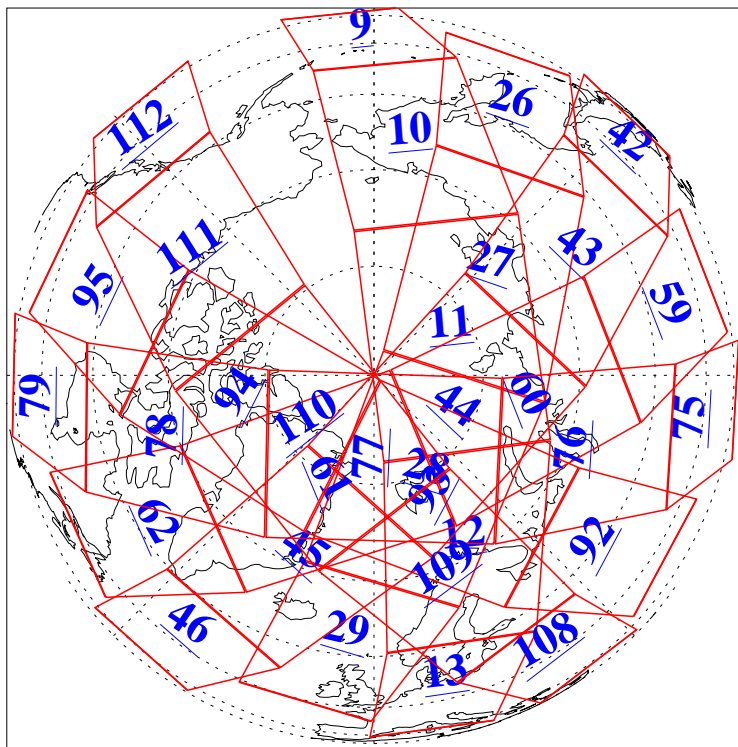

L1B Availability
AMSU Granules: 240
HSB Granules: 0
AIRS Granules: 240

6 Jun 2011
DoY 157
Aqua Day 3320
Granules: 1 to 120

Granules: 121 to 240

Legend: AMSU Available, HSB Available, AIRS Available

L1B Availability
AMSU Granules: 240
HSB Granules: 0
AIRS Granules: 240

6 Jun 2011
DoY 157
Aqua Day 3320

Ascending Granules

Descending Granules

Legend: AMSU Available, HSB Available, AIRS Available

L1B Availability
 AMSU Granules: 240
 HSB Granules: 0
 AIRS Granules: 240

6 Jun 2011
 DoY 157
 Aqua Day 3320

Northern Hemisphere Granules

Southern Hemisphere Granules

Legend: AMSU Available, HSB Available, AIRS Available