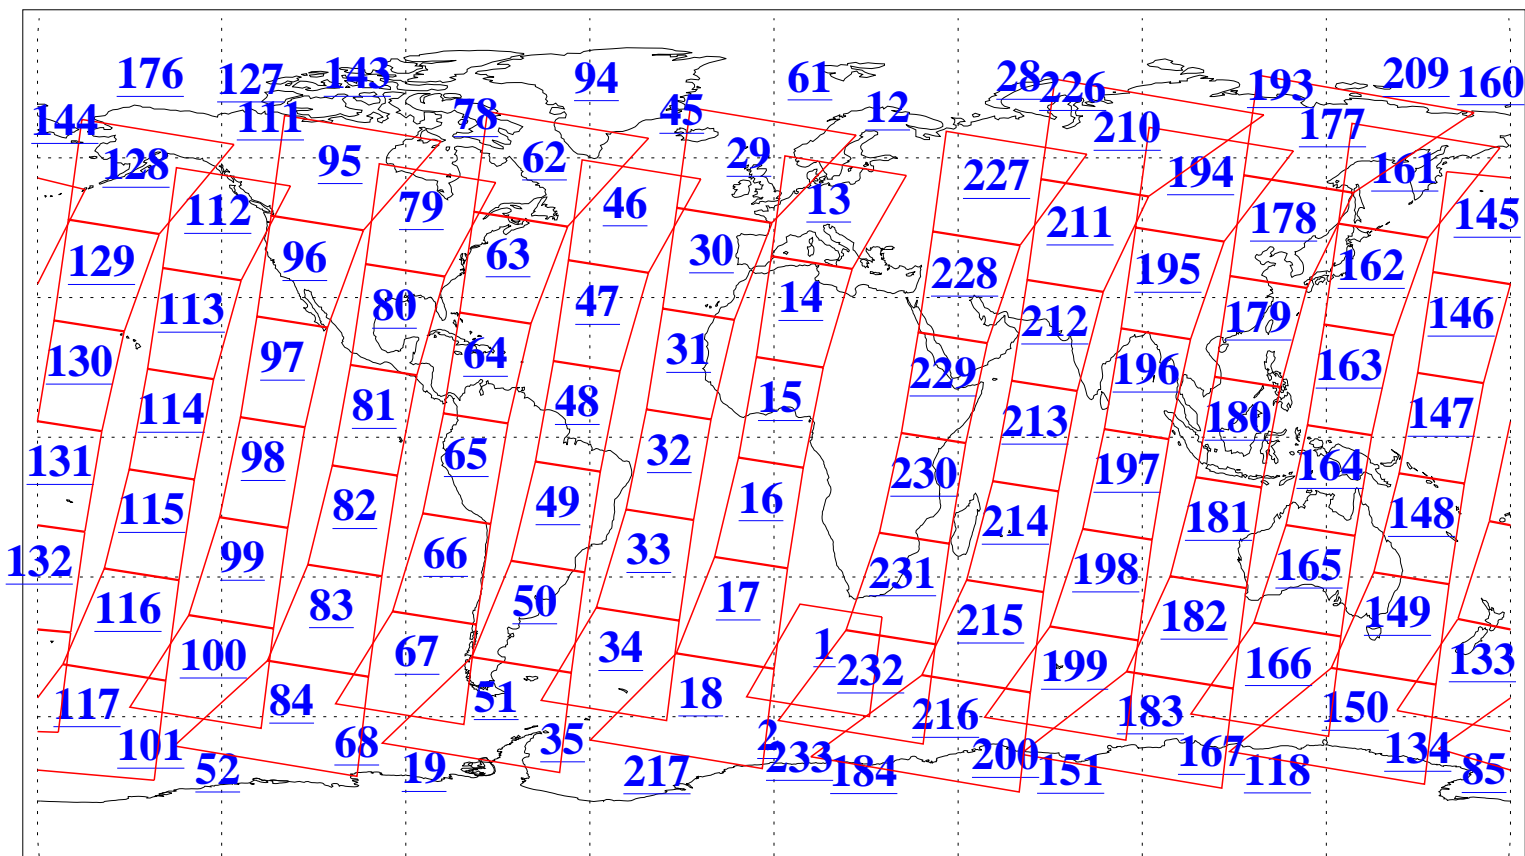

L1B Availability
AMSU Granules: 240
HSB Granules: 0
AIRS Granules: 240

6 Jun 2011
DoY 157
Aqua Day 3320
Granules: 1 to 120

Granules: 121 to 240

Legend: AMSU Available, HSB Available, AIRS Available

L1B Availability
AMSU Granules: 240
HSB Granules: 0
AIRS Granules: 240

6 Jun 2011
DoY 157
Aqua Day 3320

Ascending Granules

Descending Granules

Legend: AMSU Available, HSB Available, AIRS Available

L1B Availability
 AMSU Granules: 240
 HSB Granules: 0
 AIRS Granules: 240

6 Jun 2011
 DoY 157
 Aqua Day 3320

Northern Hemisphere Granules

Southern Hemisphere Granules

Legend: AMSU Available, HSB Available, AIRS Available