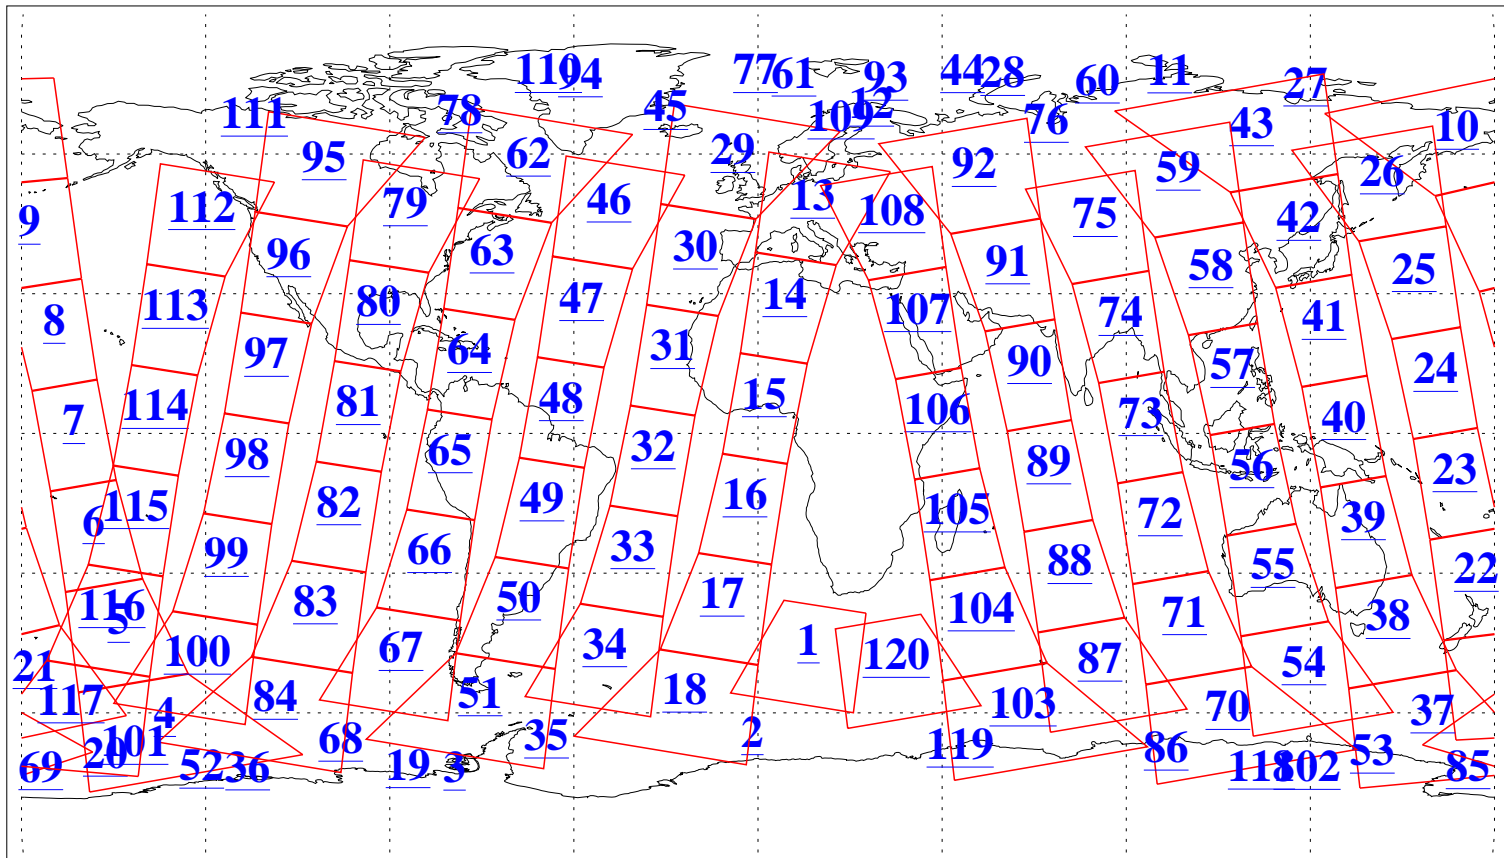

L1B Availability
AMSU Granules: 240
HSB Granules: 0
AIRS Granules: 240

6 Jun 2011
DoY 157
Aqua Day 3320
Granules: 1 to 120

Granules: 121 to 240

Legend: AMSU Available, HSB Available, AIRS Available

L1B Availability
AMSU Granules: 240
HSB Granules: 0
AIRS Granules: 240

6 Jun 2011
DoY 157
Aqua Day 3320

Ascending Granules

Descending Granules

Legend: AMSU Available, HSB Available, AIRS Available

L1B Availability
 AMSU Granules: 240
 HSB Granules: 0
 AIRS Granules: 240

6 Jun 2011
 DoY 157
 Aqua Day 3320

Northern Hemisphere Granules

Southern Hemisphere Granules

Legend: AMSU Available, HSB Available, AIRS Available