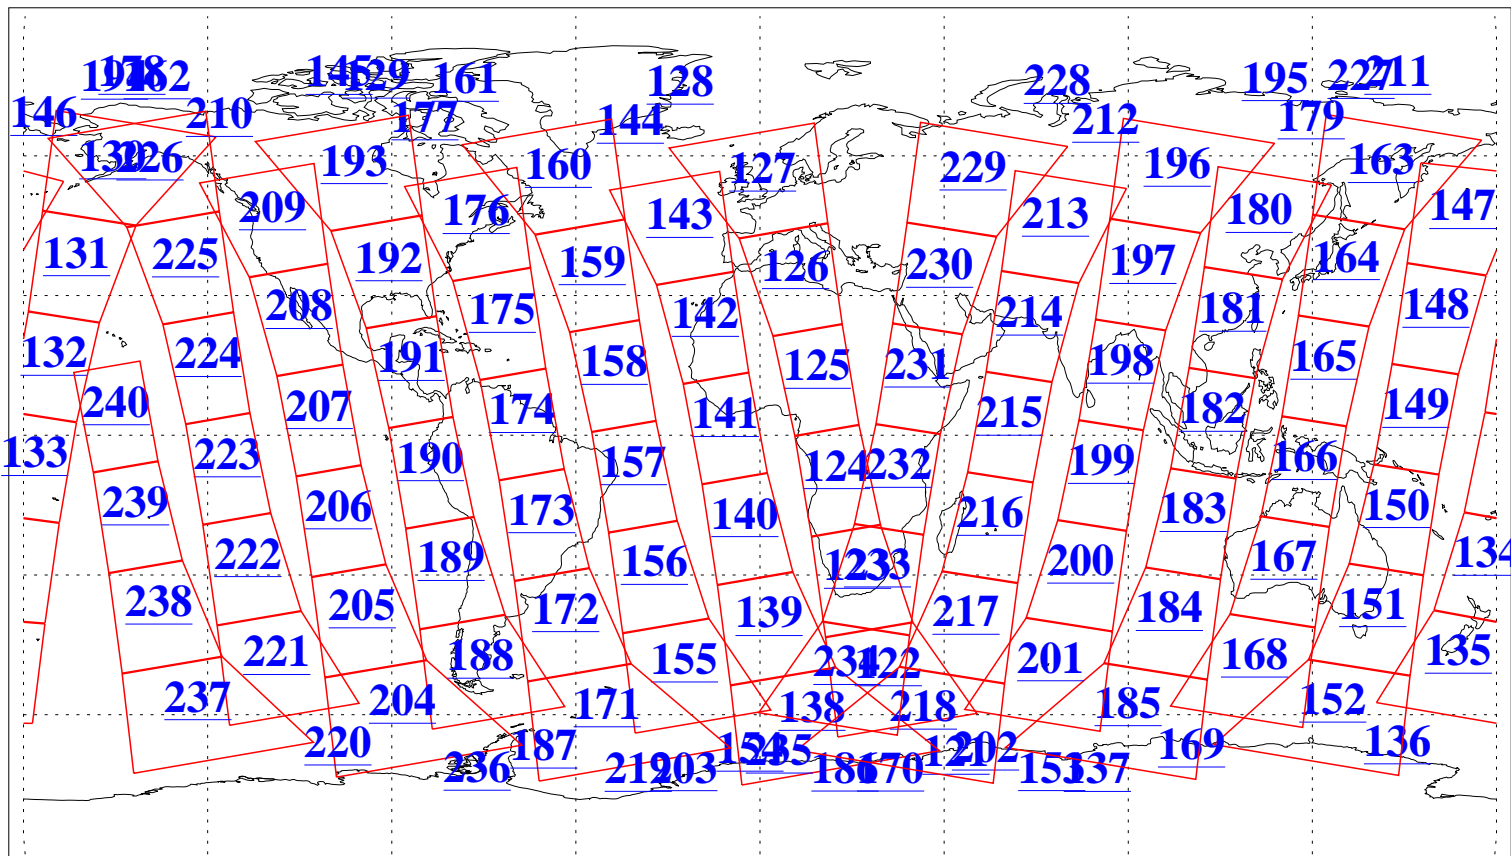

L1B Availability
AMSU Granules: 240
HSB Granules: 0
AIRS Granules: 240

4 Jun 2011
DoY 155
Aqua Day 3318
Granules: 1 to 120

Granules: 121 to 240

Legend: AMSU Available, HSB Available, AIRS Available

L1B Availability
AMSU Granules: 240
HSB Granules: 0
AIRS Granules: 240

4 Jun 2011
DoY 155
Aqua Day 3318

Ascending Granules

Descending Granules

Legend: AMSU Available, HSB Available, AIRS Available

L1B Availability
 AMSU Granules: 240
 HSB Granules: 0
 AIRS Granules: 240

4 Jun 2011
 DoY 155
 Aqua Day 3318

Northern Hemisphere Granules

Southern Hemisphere Granules

Legend: AMSU Available, HSB Available, AIRS Available