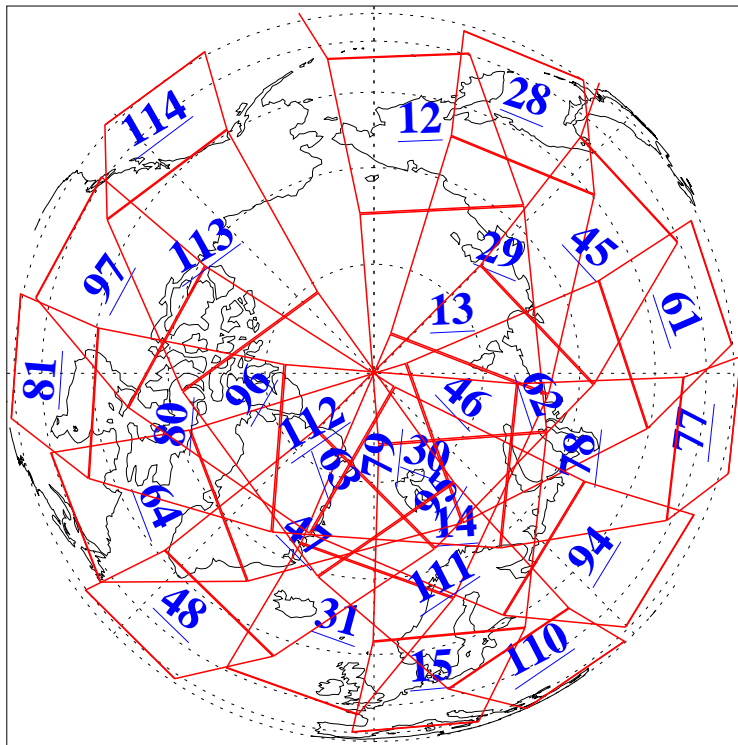

L1B Availability
AMSU Granules: 240
HSB Granules: 0
AIRS Granules: 240

4 Jun 2011
DoY 155
Aqua Day 3318
Granules: 1 to 120

Granules: 121 to 240

Legend: AMSU Available, HSB Available, AIRS Available

L1B Availability
AMSU Granules: 240
HSB Granules: 0
AIRS Granules: 240

4 Jun 2011
DoY 155
Aqua Day 3318

Ascending Granules

Descending Granules

Legend: AMSU Available, HSB Available, AIRS Available

L1B Availability
 AMSU Granules: 240
 HSB Granules: 0
 AIRS Granules: 240

4 Jun 2011
 DoY 155
 Aqua Day 3318

Northern Hemisphere Granules

Southern Hemisphere Granules

Legend: AMSU Available, HSB Available, AIRS Available