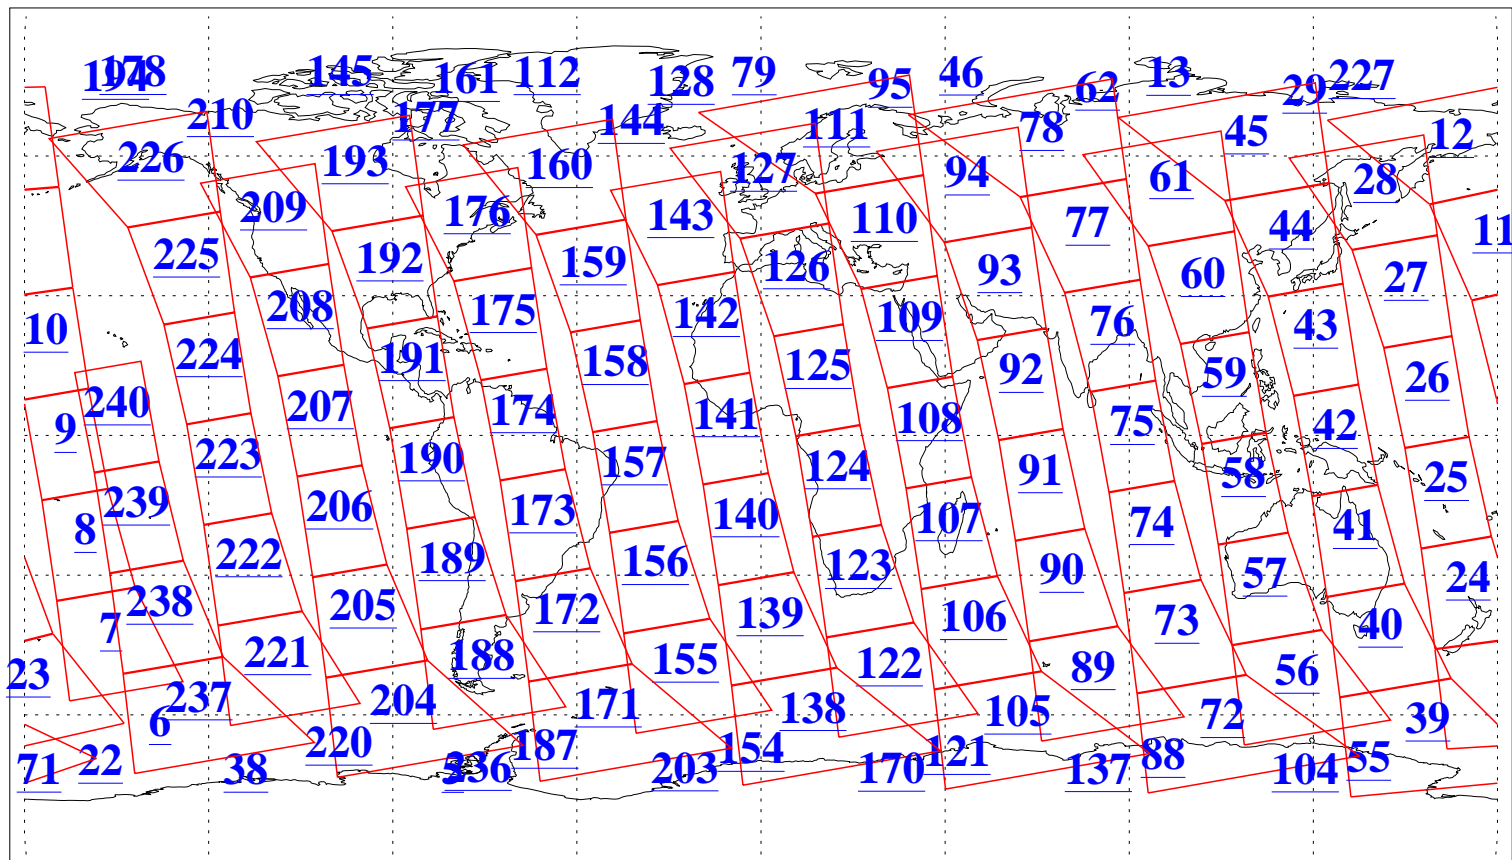

L1B Availability
AMSU Granules: 240
HSB Granules: 0
AIRS Granules: 240

4 Jun 2011
DoY 155
Aqua Day 3318
Granules: 1 to 120

Granules: 121 to 240

Legend: AMSU Available, HSB Available, AIRS Available

L1B Availability
AMSU Granules: 240
HSB Granules: 0
AIRS Granules: 240

4 Jun 2011
DoY 155
Aqua Day 3318

Ascending Granules

Descending Granules

Legend: AMSU Available, HSB Available, AIRS Available

L1B Availability
 AMSU Granules: 240
 HSB Granules: 0
 AIRS Granules: 240

4 Jun 2011
 DoY 155
 Aqua Day 3318

Northern Hemisphere Granules

Southern Hemisphere Granules

Legend: AMSU Available, HSB Available, AIRS Available