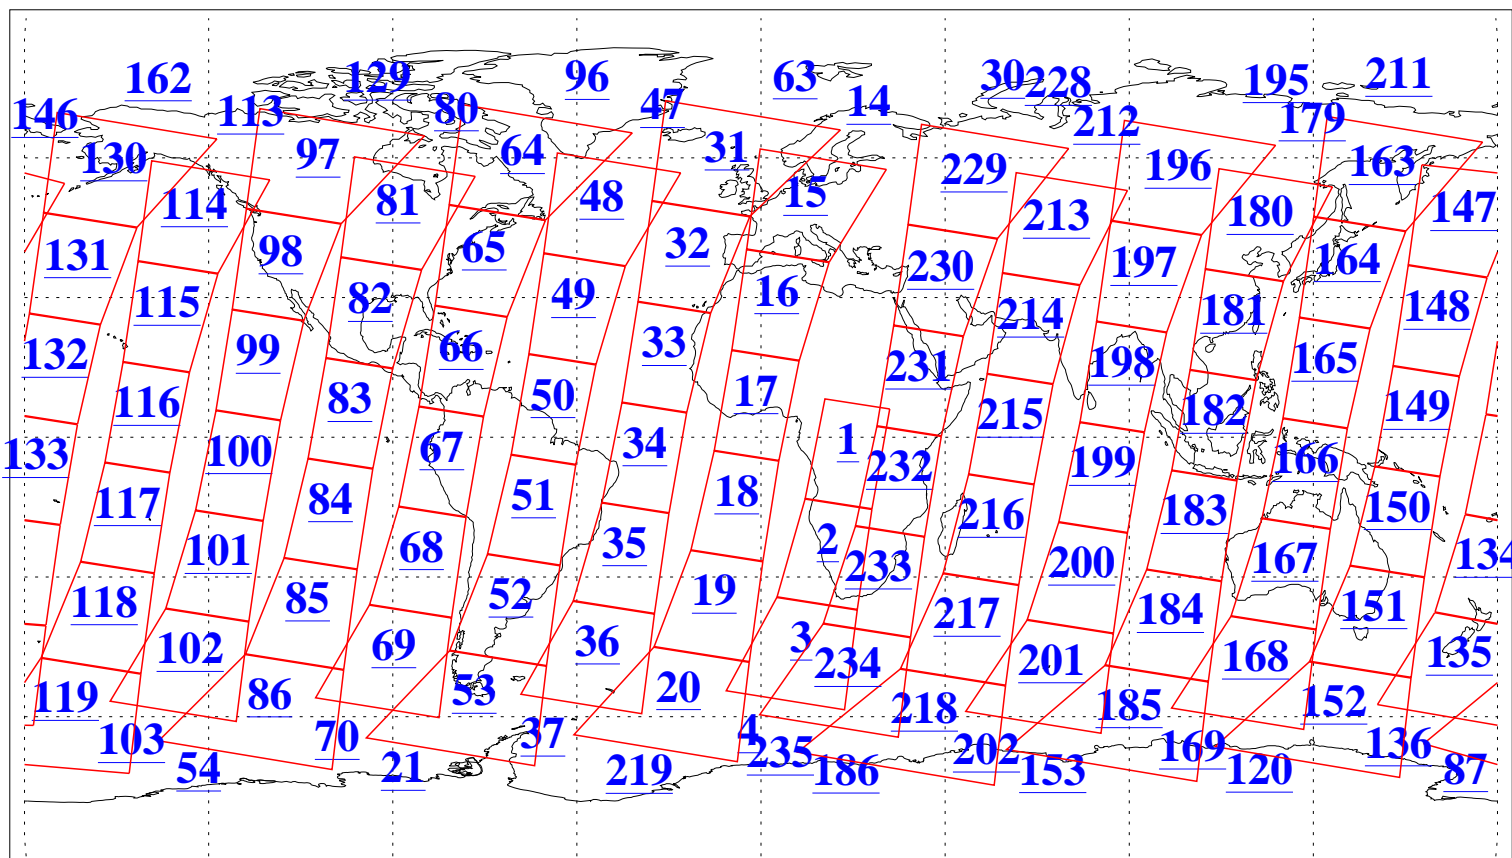

L1B Availability
AMSU Granules: 240
HSB Granules: 0
AIRS Granules: 240

4 Jun 2011
DoY 155
Aqua Day 3318
Granules: 1 to 120

Granules: 121 to 240

Legend: AMSU Available, HSB Available, AIRS Available

L1B Availability
AMSU Granules: 240
HSB Granules: 0
AIRS Granules: 240

4 Jun 2011
DoY 155
Aqua Day 3318

Ascending Granules

Descending Granules

Legend: AMSU Available, HSB Available, AIRS Available

L1B Availability
 AMSU Granules: 240
 HSB Granules: 0
 AIRS Granules: 240

4 Jun 2011
 DoY 155
 Aqua Day 3318

Northern Hemisphere Granules

Southern Hemisphere Granules

Legend: AMSU Available, HSB Available, AIRS Available