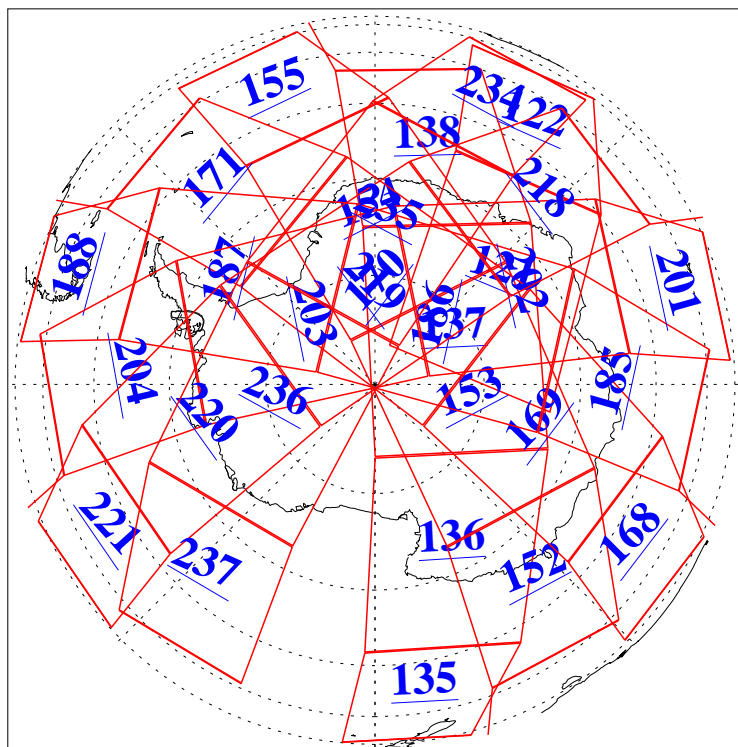

L1B Availability
AMSU Granules: 240
HSB Granules: 0
AIRS Granules: 240

4 Jun 2011
DoY 155
Aqua Day 3318
Granules: 1 to 120

Granules: 121 to 240

Legend: AMSU Available, HSB Available, AIRS Available

L1B Availability
AMSU Granules: 240
HSB Granules: 0
AIRS Granules: 240

4 Jun 2011
DoY 155
Aqua Day 3318

Ascending Granules

Descending Granules

Legend: AMSU Available, HSB Available, AIRS Available

L1B Availability
 AMSU Granules: 240
 HSB Granules: 0
 AIRS Granules: 240

4 Jun 2011
 DoY 155
 Aqua Day 3318

Northern Hemisphere Granules

Southern Hemisphere Granules

Legend: AMSU Available, HSB Available, AIRS Available