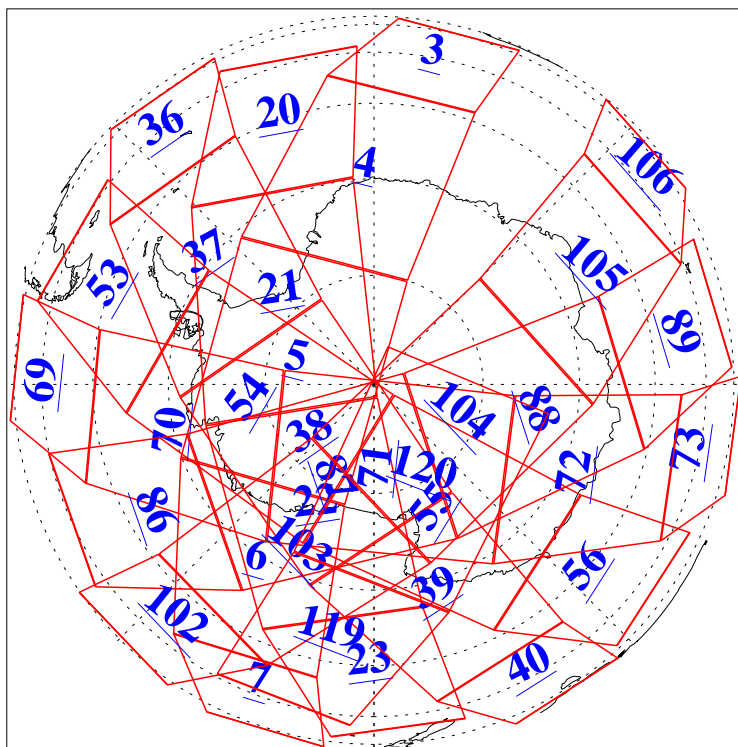

L1B Availability
AMSU Granules: 240
HSB Granules: 0
AIRS Granules: 240

4 Jun 2011
DoY 155
Aqua Day 3318
Granules: 1 to 120

Granules: 121 to 240

Legend: AMSU Available, HSB Available, AIRS Available

L1B Availability
AMSU Granules: 240
HSB Granules: 0
AIRS Granules: 240

4 Jun 2011
DoY 155
Aqua Day 3318

Ascending Granules

Descending Granules

Legend: AMSU Available, HSB Available, AIRS Available

L1B Availability
 AMSU Granules: 240
 HSB Granules: 0
 AIRS Granules: 240

4 Jun 2011
 DoY 155
 Aqua Day 3318

Northern Hemisphere Granules

Southern Hemisphere Granules

Legend: AMSU Available, HSB Available, AIRS Available