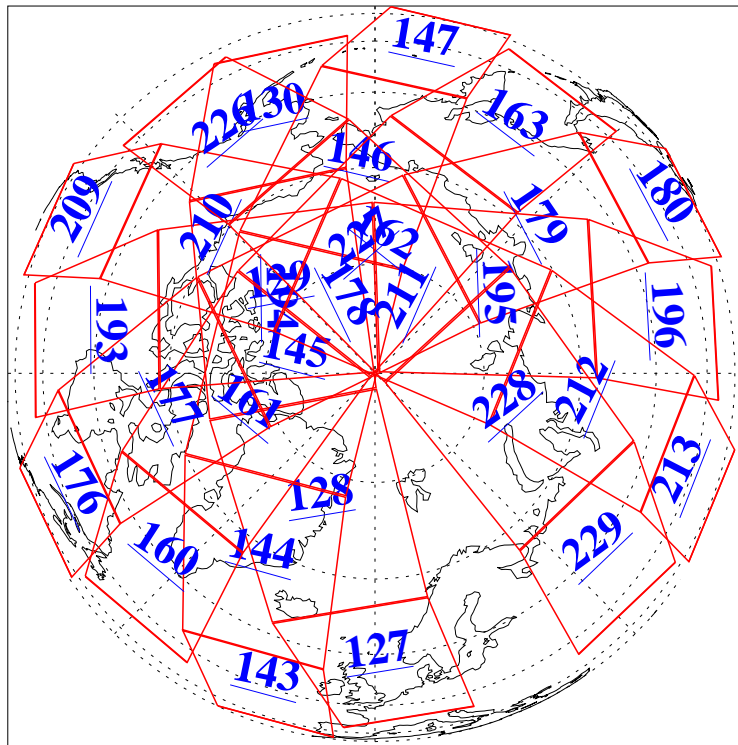

L1B Availability
AMSU Granules: 240
HSB Granules: 0
AIRS Granules: 240

4 Jun 2011
DoY 155
Aqua Day 3318
Granules: 1 to 120

Granules: 121 to 240

Legend: AMSU Available, HSB Available, AIRS Available

L1B Availability
AMSU Granules: 240
HSB Granules: 0
AIRS Granules: 240

4 Jun 2011
DoY 155
Aqua Day 3318

Ascending Granules

Descending Granules

Legend: AMSU Available, HSB Available, AIRS Available

L1B Availability
 AMSU Granules: 240
 HSB Granules: 0
 AIRS Granules: 240

4 Jun 2011
 DoY 155
 Aqua Day 3318

Northern Hemisphere Granules

Southern Hemisphere Granules

Legend: AMSU Available, HSB Available, AIRS Available