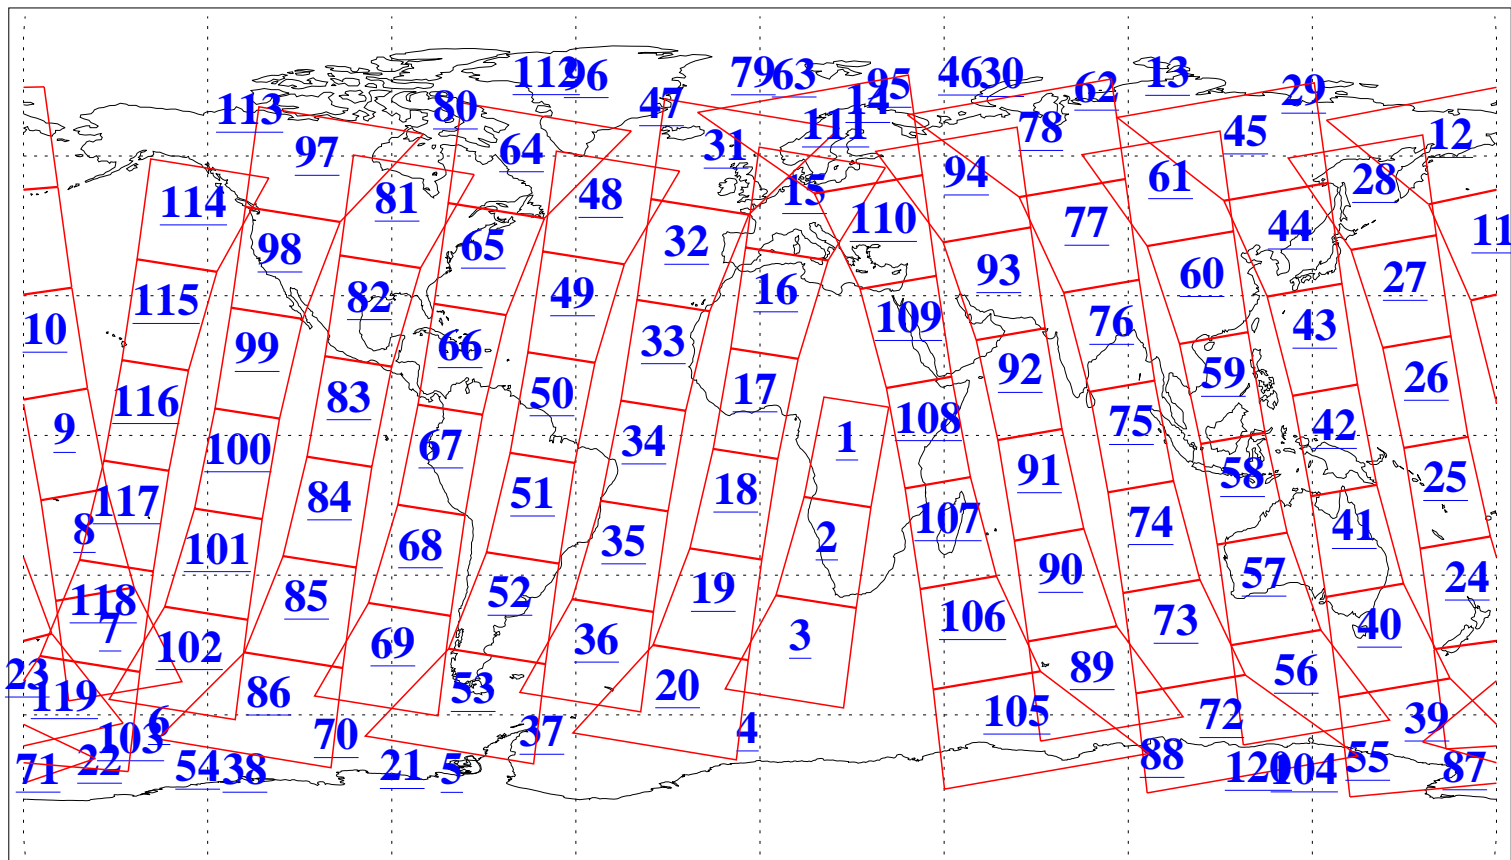

L1B Availability
AMSU Granules: 240
HSB Granules: 0
AIRS Granules: 240

4 Jun 2011
DoY 155
Aqua Day 3318
Granules: 1 to 120

Granules: 121 to 240

Legend: AMSU Available, HSB Available, AIRS Available

L1B Availability
AMSU Granules: 240
HSB Granules: 0
AIRS Granules: 240

4 Jun 2011
DoY 155
Aqua Day 3318

Ascending Granules

Descending Granules

Legend: AMSU Available, HSB Available, AIRS Available

L1B Availability
 AMSU Granules: 240
 HSB Granules: 0
 AIRS Granules: 240

4 Jun 2011
 DoY 155
 Aqua Day 3318

Northern Hemisphere Granules

Southern Hemisphere Granules

Legend: AMSU Available, HSB Available, AIRS Available