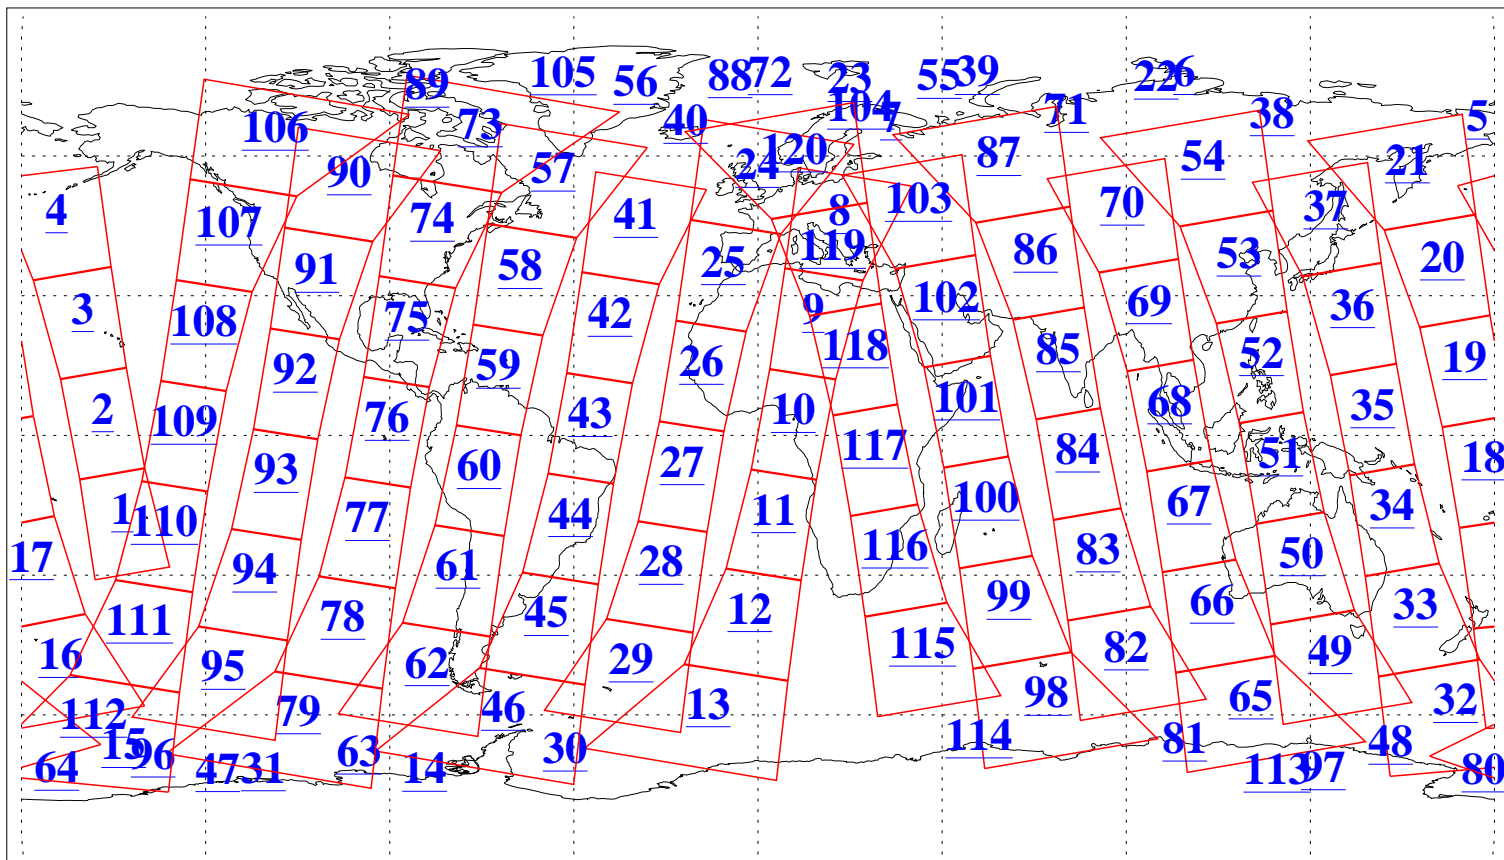

L1B Availability
AMSU Granules: 240
HSB Granules: 0
AIRS Granules: 240

3 Jun 2011
DoY 154
Aqua Day 3317
Granules: 1 to 120

Granules: 121 to 240

Legend: AMSU Available, HSB Available, AIRS Available

L1B Availability
AMSU Granules: 240
HSB Granules: 0
AIRS Granules: 240

3 Jun 2011
DoY 154
Aqua Day 3317
Ascending Granules

Descending Granules

Legend: AMSU Available, HSB Available, AIRS Available

L1B Availability
 AMSU Granules: 240
 HSB Granules: 0
 AIRS Granules: 240

3 Jun 2011
 DoY 154
 Aqua Day 3317

Northern Hemisphere Granules

Southern Hemisphere Granules

Legend: AMSU Available, HSB Available, AIRS Available