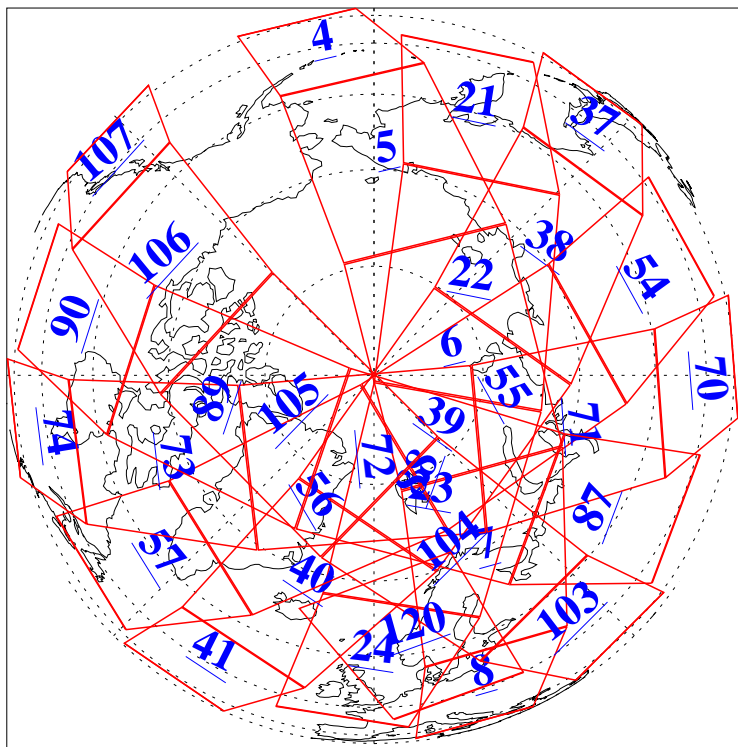

L1B Availability
AMSU Granules: 240
HSB Granules: 0
AIRS Granules: 240

3 Jun 2011
DoY 154
Aqua Day 3317
Granules: 1 to 120

Granules: 121 to 240

Legend: AMSU Available, HSB Available, AIRS Available

L1B Availability
AMSU Granules: 240
HSB Granules: 0
AIRS Granules: 240

3 Jun 2011
DoY 154
Aqua Day 3317
Ascending Granules

Descending Granules

Legend: AMSU Available, HSB Available, AIRS Available

L1B Availability
 AMSU Granules: 240
 HSB Granules: 0
 AIRS Granules: 240

3 Jun 2011
 DoY 154
 Aqua Day 3317

Northern Hemisphere Granules

Southern Hemisphere Granules

Legend: AMSU Available, HSB Available, AIRS Available