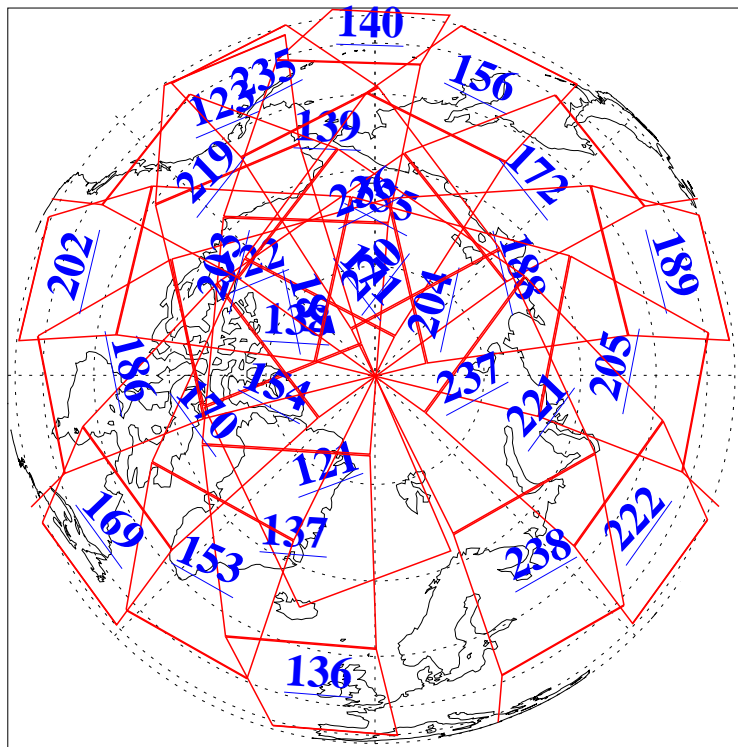

3 Jun 2011
DoY 154
Aqua Day 3317
Ascending Granules

Descending Granules

Legend: AMSU Available, HSB Available, AIRS Available

L1B Availability
 AMSU Granules: 240
 HSB Granules: 0
 AIRS Granules: 240

3 Jun 2011
 DoY 154
 Aqua Day 3317

Northern Hemisphere Granules

Southern Hemisphere Granules

Legend: AMSU Available, HSB Available, AIRS Available