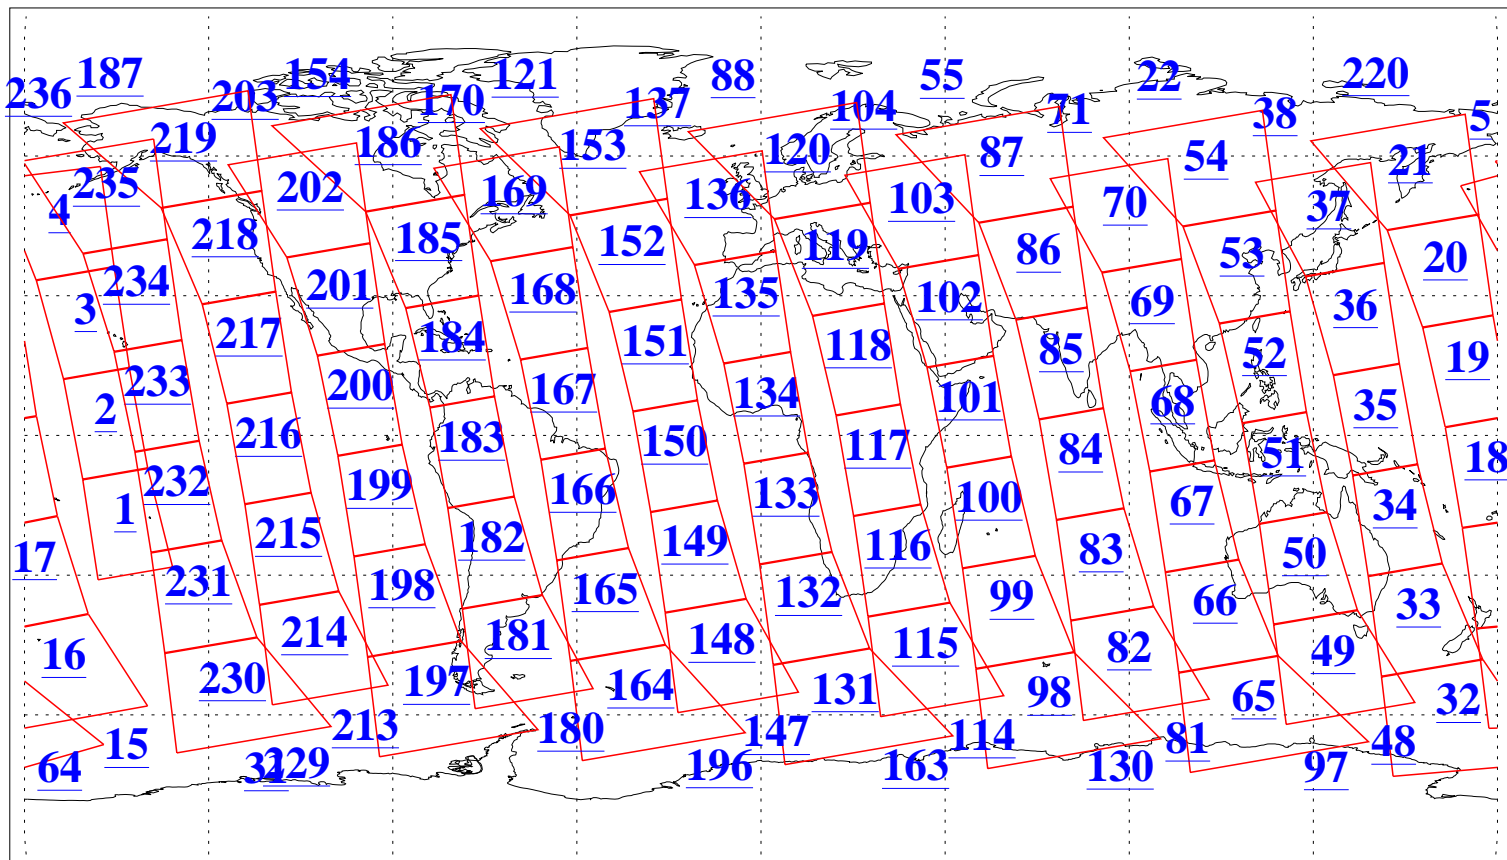

L1B Availability
AMSU Granules: 240
HSB Granules: 0
AIRS Granules: 240

3 Jun 2011
DoY 154
Aqua Day 3317
Granules: 1 to 120

Granules: 121 to 240

Legend: AMSU Available, HSB Available, AIRS Available

L1B Availability
AMSU Granules: 240
HSB Granules: 0
AIRS Granules: 240

3 Jun 2011
DoY 154
Aqua Day 3317
Ascending Granules

Descending Granules

Legend: AMSU Available, HSB Available, AIRS Available

L1B Availability
 AMSU Granules: 240
 HSB Granules: 0
 AIRS Granules: 240

3 Jun 2011
 DoY 154
 Aqua Day 3317

Northern Hemisphere Granules

Southern Hemisphere Granules

Legend: AMSU Available, HSB Available, AIRS Available