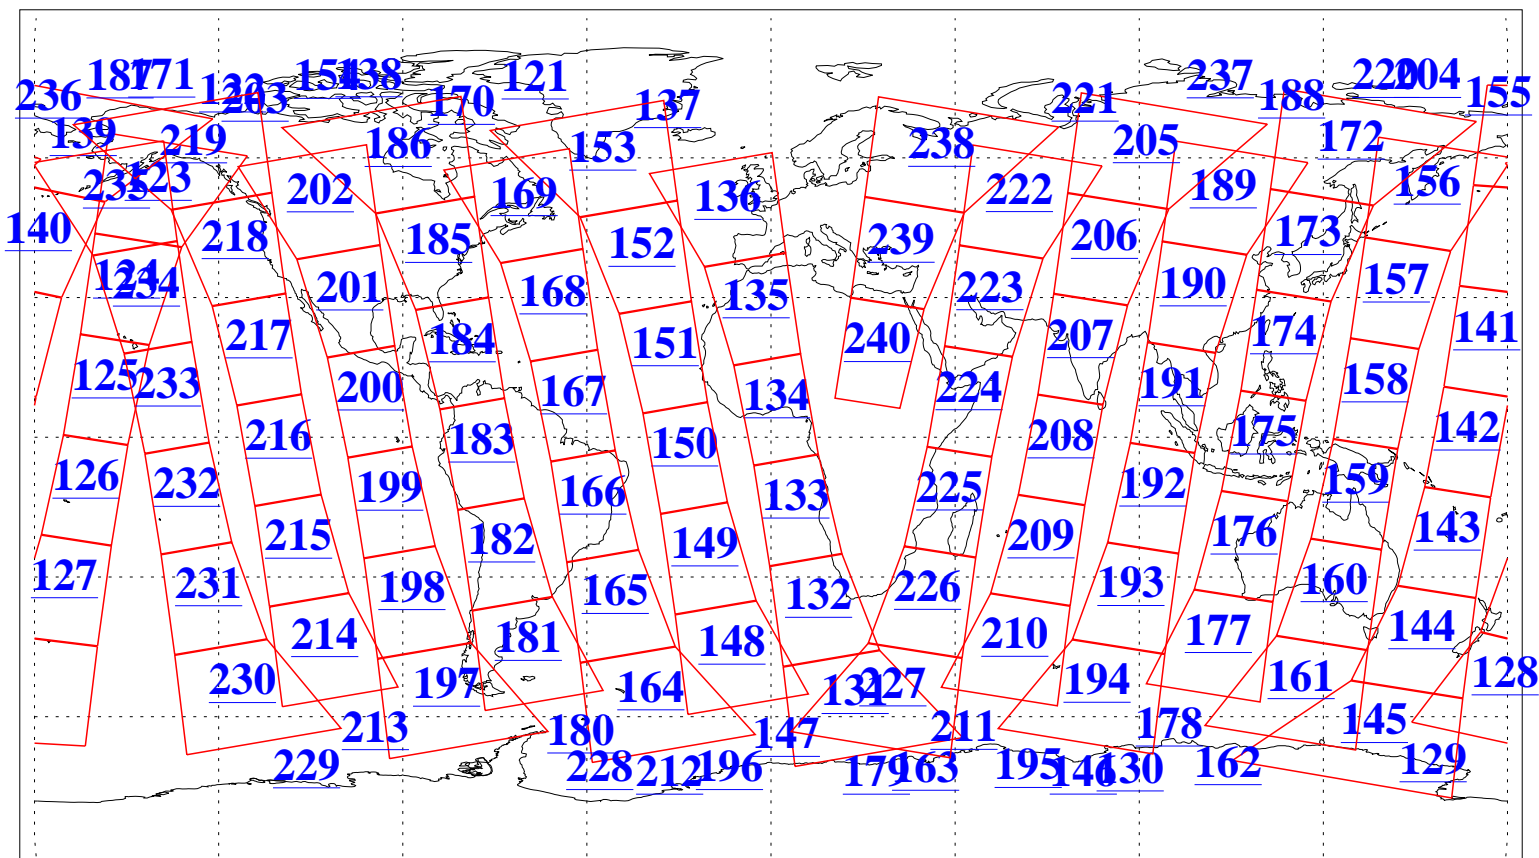

L1B Availability
AMSU Granules: 240
HSB Granules: 0
AIRS Granules: 240

3 Jun 2011
DoY 154
Aqua Day 3317
Granules: 1 to 120

Granules: 121 to 240

Legend: AMSU Available, HSB Available, AIRS Available

L1B Availability
AMSU Granules: 240
HSB Granules: 0
AIRS Granules: 240

3 Jun 2011
DoY 154
Aqua Day 3317
Ascending Granules

Descending Granules

Legend: AMSU Available, HSB Available, AIRS Available

L1B Availability
 AMSU Granules: 240
 HSB Granules: 0
 AIRS Granules: 240

3 Jun 2011
 DoY 154
 Aqua Day 3317

Northern Hemisphere Granules

Southern Hemisphere Granules

Legend: AMSU Available, HSB Available, AIRS Available