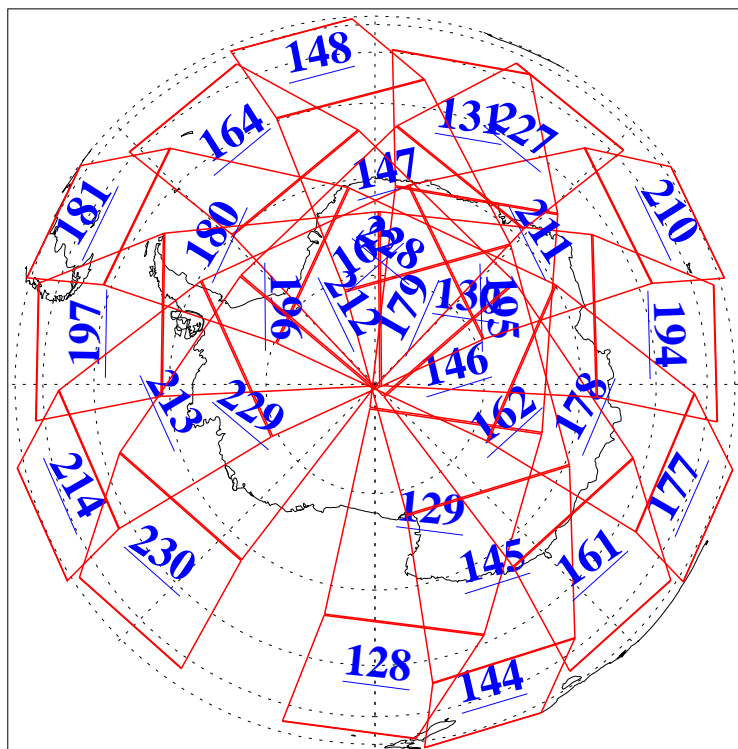

L1B Availability
AMSU Granules: 240
HSB Granules: 0
AIRS Granules: 240

3 Jun 2011
DoY 154
Aqua Day 3317
Granules: 1 to 120

Granules: 121 to 240

Legend: AMSU Available, HSB Available, AIRS Available

L1B Availability
AMSU Granules: 240
HSB Granules: 0
AIRS Granules: 240

3 Jun 2011
DoY 154
Aqua Day 3317
Ascending Granules

Descending Granules

Legend: AMSU Available, HSB Available, AIRS Available

L1B Availability
 AMSU Granules: 240
 HSB Granules: 0
 AIRS Granules: 240

3 Jun 2011
 DoY 154
 Aqua Day 3317

Northern Hemisphere Granules

Southern Hemisphere Granules

Legend: AMSU Available, HSB Available, AIRS Available