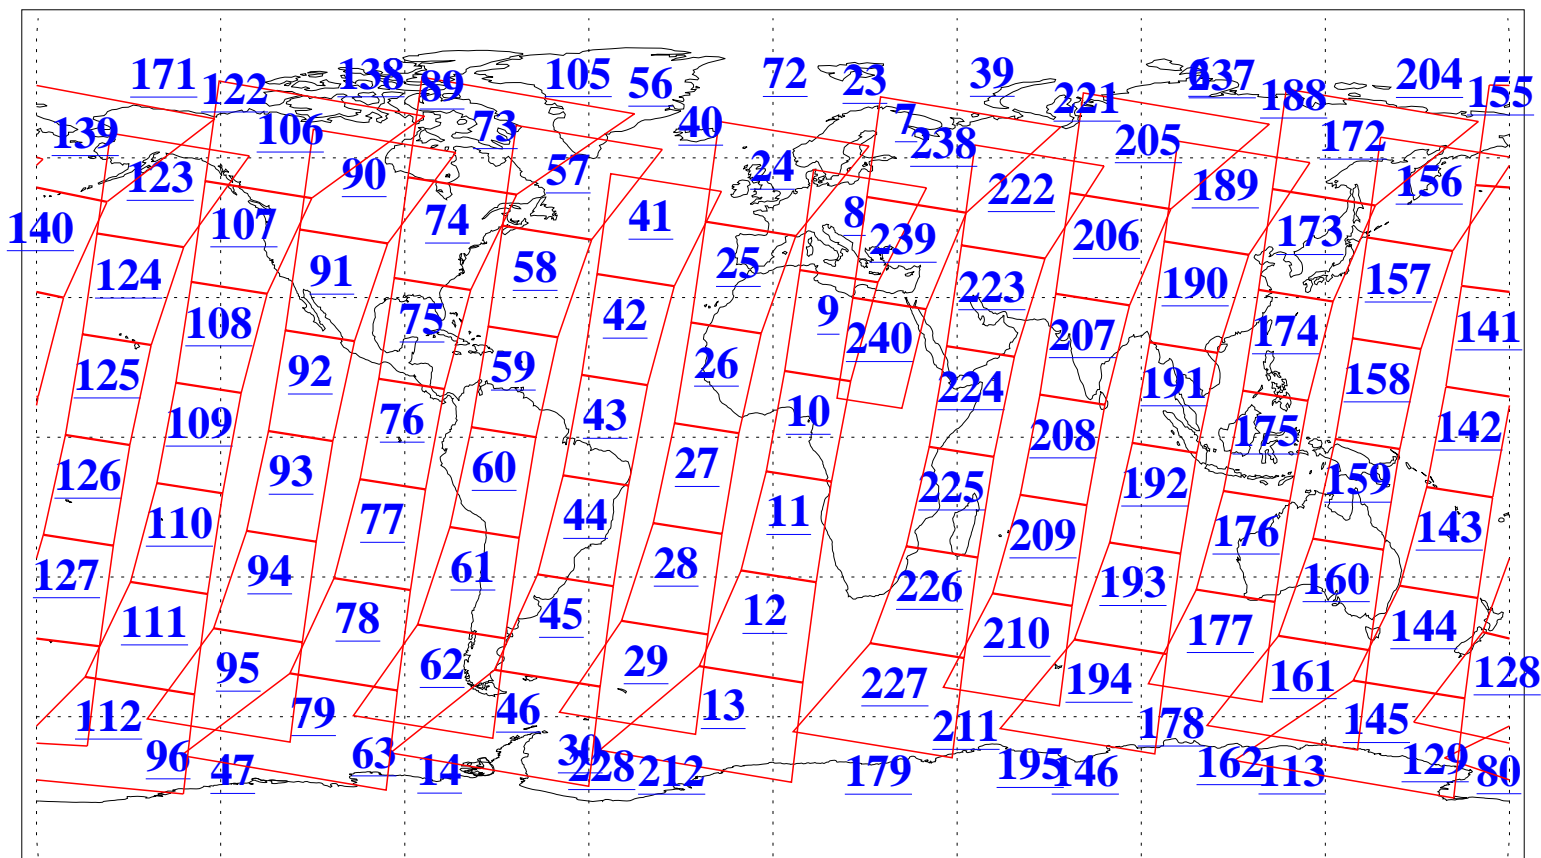

L1B Availability
AMSU Granules: 240
HSB Granules: 0
AIRS Granules: 240

3 Jun 2011
DoY 154
Aqua Day 3317
Granules: 1 to 120

Granules: 121 to 240

Legend: AMSU Available, HSB Available, AIRS Available

L1B Availability
AMSU Granules: 240
HSB Granules: 0
AIRS Granules: 240

3 Jun 2011
DoY 154
Aqua Day 3317
Ascending Granules

Descending Granules

Legend: AMSU Available, HSB Available, AIRS Available

L1B Availability
 AMSU Granules: 240
 HSB Granules: 0
 AIRS Granules: 240

3 Jun 2011
 DoY 154
 Aqua Day 3317

Northern Hemisphere Granules

Southern Hemisphere Granules

Legend: AMSU Available, HSB Available, AIRS Available