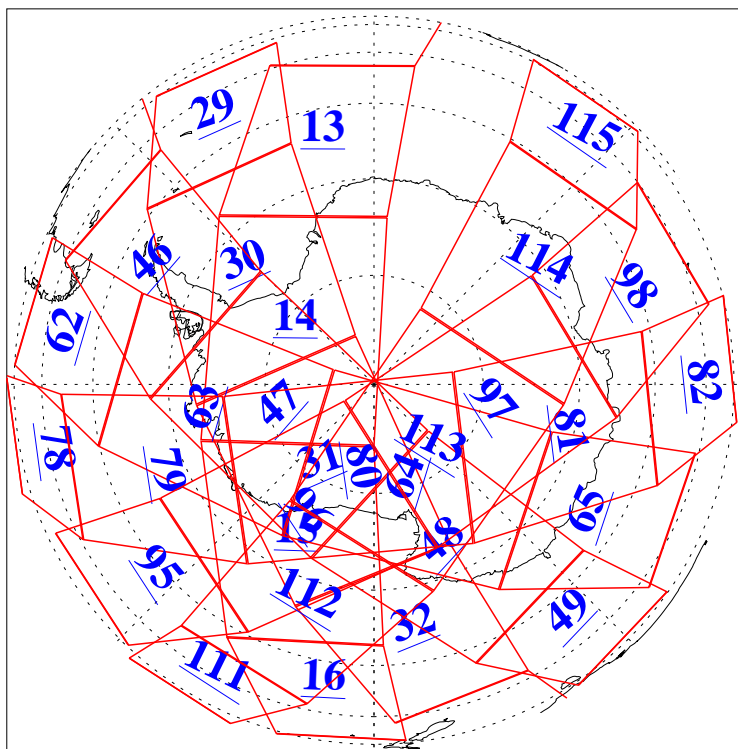

L1B Availability
AMSU Granules: 240
HSB Granules: 0
AIRS Granules: 240

3 Jun 2011
DoY 154
Aqua Day 3317
Granules: 1 to 120

Granules: 121 to 240

Legend: AMSU Available, HSB Available, AIRS Available

L1B Availability
AMSU Granules: 240
HSB Granules: 0
AIRS Granules: 240

3 Jun 2011
DoY 154
Aqua Day 3317
Ascending Granules

Descending Granules

Legend: AMSU Available, HSB Available, AIRS Available

L1B Availability
 AMSU Granules: 240
 HSB Granules: 0
 AIRS Granules: 240

3 Jun 2011
 DoY 154
 Aqua Day 3317

Northern Hemisphere Granules

Southern Hemisphere Granules

Legend: AMSU Available, HSB Available, AIRS Available