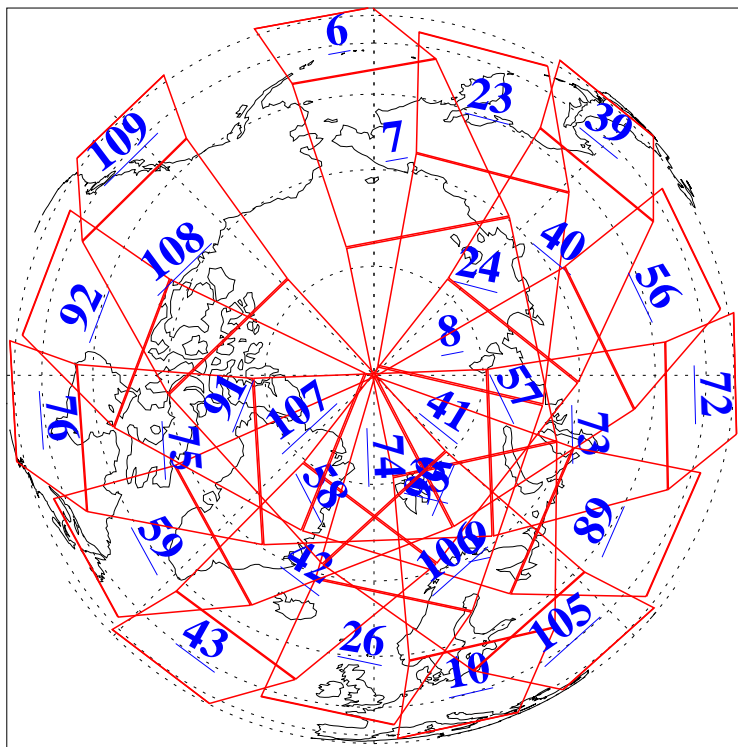

L1B Availability
 AMSU Granules: 240
 HSB Granules: 0
 AIRS Granules: 240

1 Jun 2011
 DoY 152
 Aqua Day 3315
 Granules: 1 to 120

Granules: 121 to 240

Legend: AMSU Available, HSB Available, AIRS Available

L1B Availability
AMSU Granules: 240
HSB Granules: 0
AIRS Granules: 240

1 Jun 2011
DoY 152
Aqua Day 3315
Ascending Granules

Descending Granules

Legend: AMSU Available, HSB Available, AIRS Available

L1B Availability
 AMSU Granules: 240
 HSB Granules: 0
 AIRS Granules: 240

1 Jun 2011
 DoY 152
 Aqua Day 3315

Northern Hemisphere Granules

Southern Hemisphere Granules

Legend: AMSU Available, HSB Available, AIRS Available