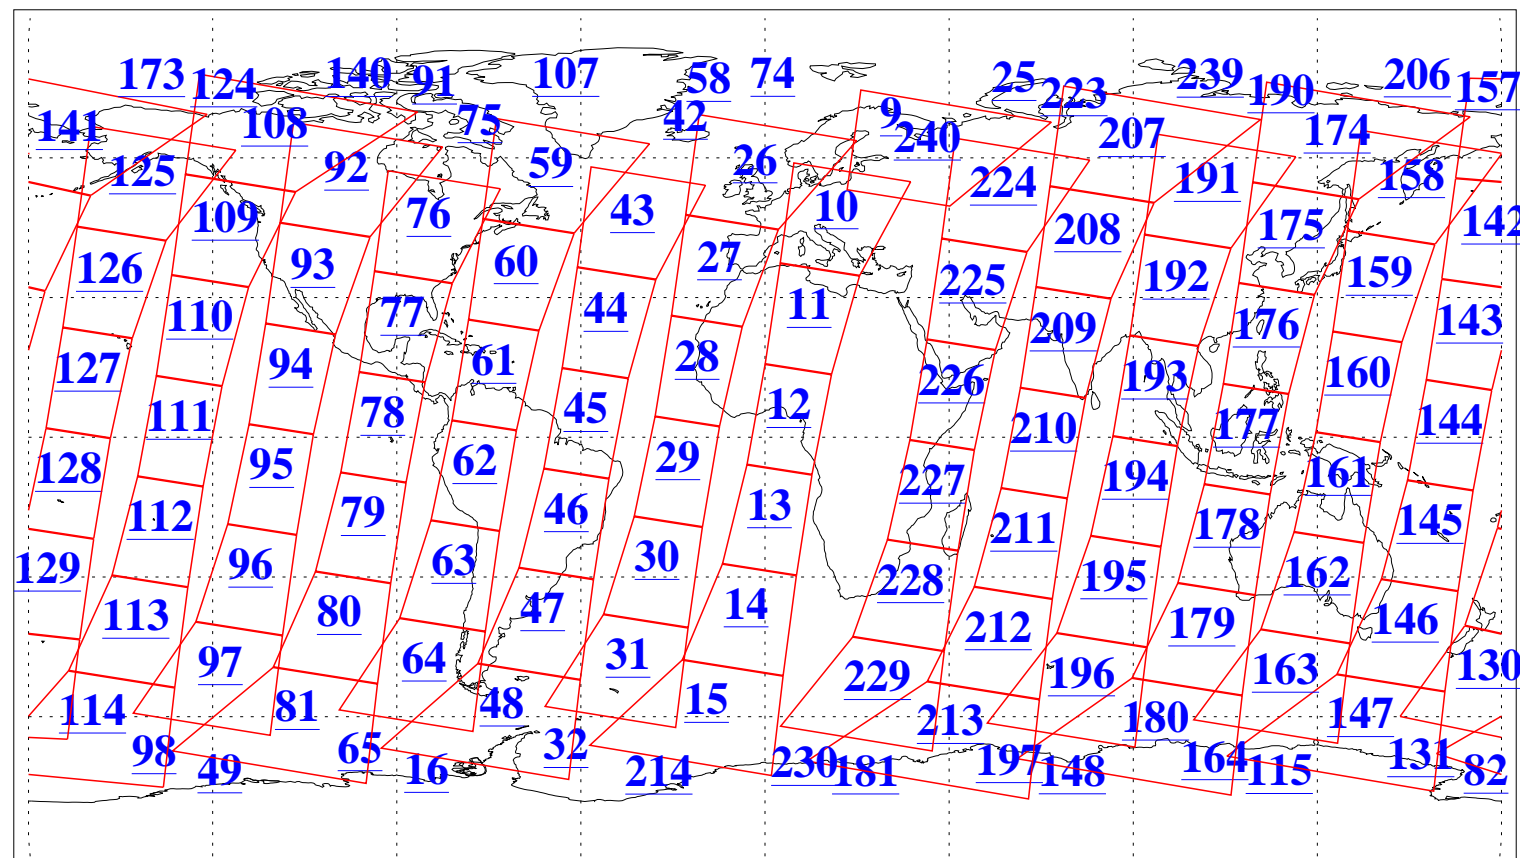

L1B Availability
 AMSU Granules: 240
 HSB Granules: 0
 AIRS Granules: 240

1 Jun 2011
 DoY 152
 Aqua Day 3315
 Granules: 1 to 120

Granules: 121 to 240

Legend: AMSU Available, HSB Available, AIRS Available

L1B Availability
AMSU Granules: 240
HSB Granules: 0
AIRS Granules: 240

1 Jun 2011
DoY 152
Aqua Day 3315
Ascending Granules

Descending Granules

Legend: AMSU Available, HSB Available, AIRS Available

L1B Availability
 AMSU Granules: 240
 HSB Granules: 0
 AIRS Granules: 240