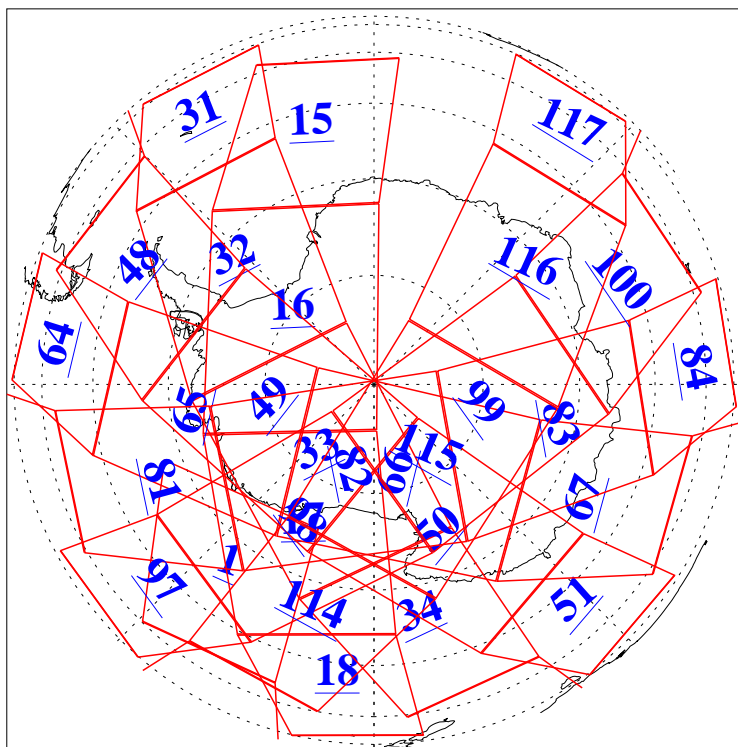

L1B Availability
 AMSU Granules: 240
 HSB Granules: 0
 AIRS Granules: 240

1 Jun 2011
 DoY 152
 Aqua Day 3315
 Granules: 1 to 120

Granules: 121 to 240

Legend: AMSU Available, HSB Available, AIRS Available

L1B Availability
AMSU Granules: 240
HSB Granules: 0
AIRS Granules: 240

1 Jun 2011
DoY 152
Aqua Day 3315
Ascending Granules

Descending Granules

Legend: AMSU Available, HSB Available, AIRS Available

L1B Availability
 AMSU Granules: 240
 HSB Granules: 0
 AIRS Granules: 240

1 Jun 2011
 DoY 152
 Aqua Day 3315

Northern Hemisphere Granules

Southern Hemisphere Granules

Legend: AMSU Available, HSB Available, AIRS Available