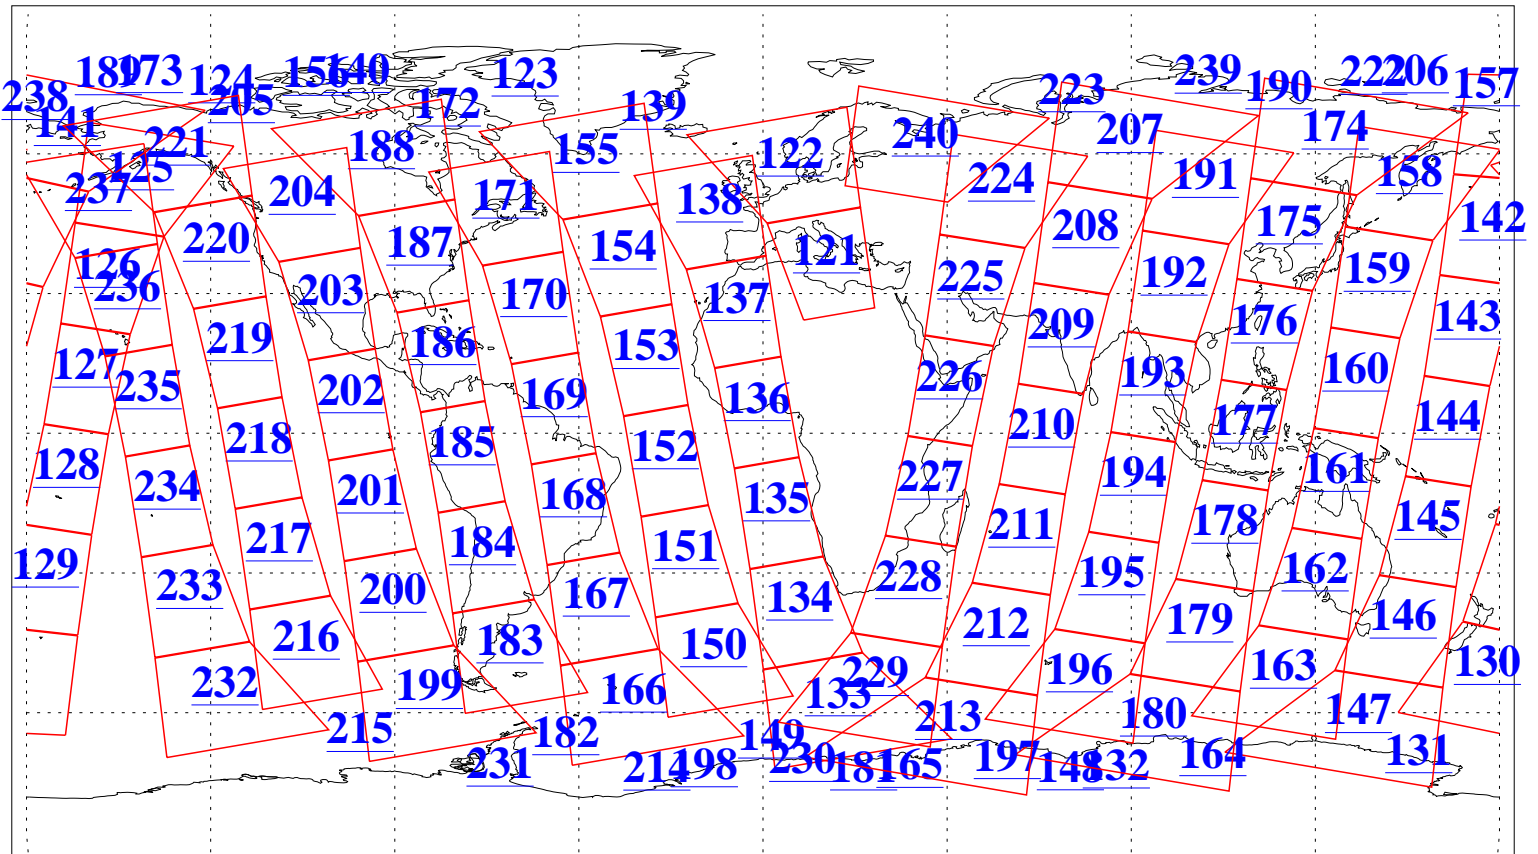

L1B Availability
 AMSU Granules: 240
 HSB Granules: 0
 AIRS Granules: 240

1 Jun 2011
 DoY 152
 Aqua Day 3315
 Granules: 1 to 120

Granules: 121 to 240

Legend: AMSU Available, HSB Available, AIRS Available

L1B Availability
AMSU Granules: 240
HSB Granules: 0
AIRS Granules: 240

1 Jun 2011
DoY 152
Aqua Day 3315
Ascending Granules

Descending Granules

Legend: AMSU Available, HSB Available, AIRS Available

L1B Availability
 AMSU Granules: 240
 HSB Granules: 0
 AIRS Granules: 240