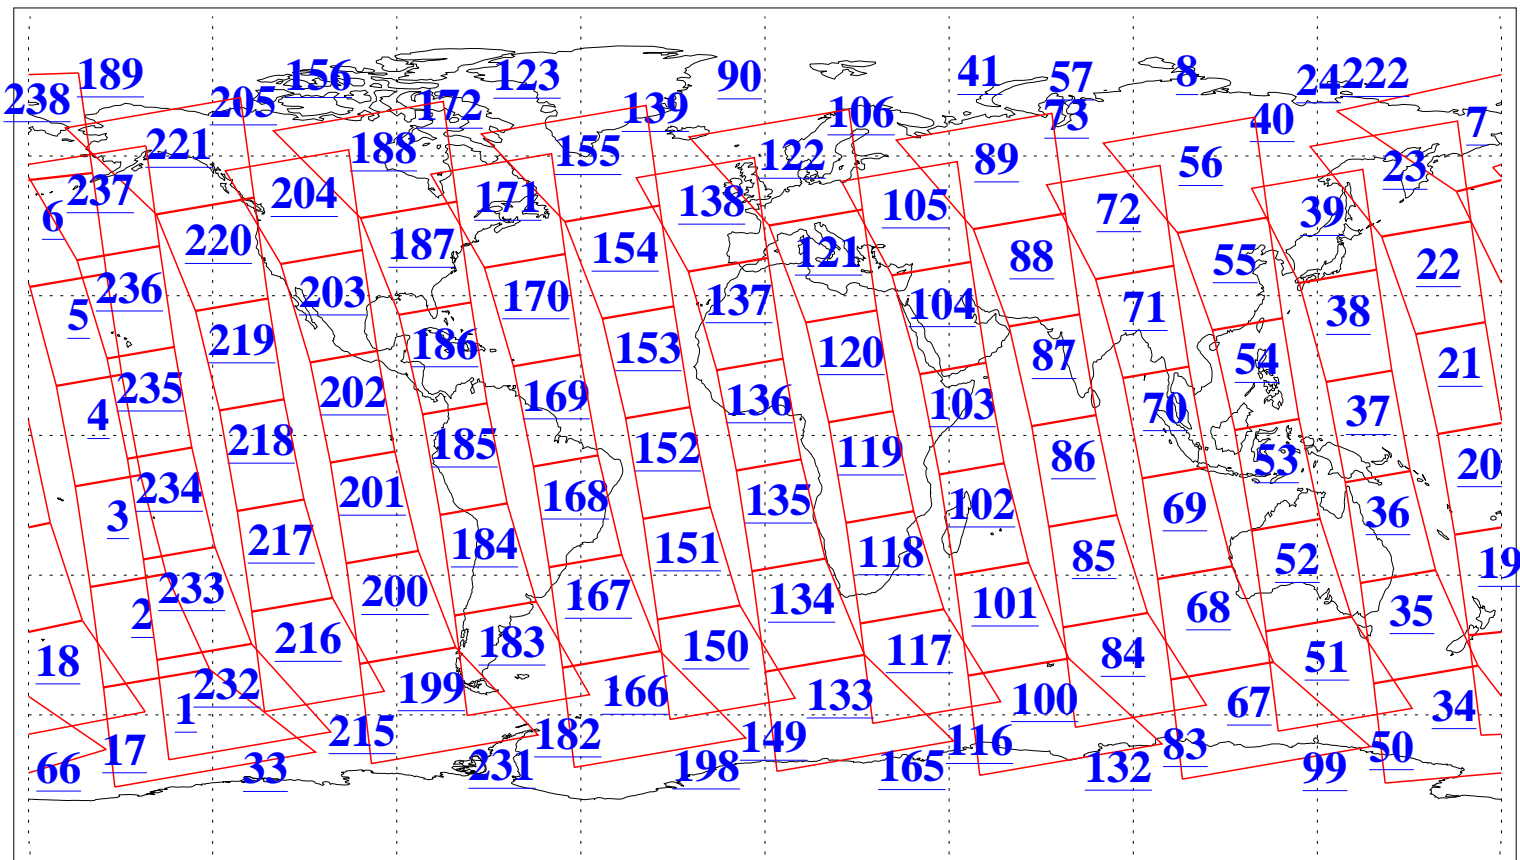

L1B Availability
 AMSU Granules: 240
 HSB Granules: 0
 AIRS Granules: 240

1 Jun 2011
 DoY 152
 Aqua Day 3315
 Granules: 1 to 120

Granules: 121 to 240

Legend: AMSU Available, HSB Available, AIRS Available

L1B Availability
AMSU Granules: 240
HSB Granules: 0
AIRS Granules: 240

1 Jun 2011
DoY 152
Aqua Day 3315
Ascending Granules

Descending Granules

Legend: AMSU Available, HSB Available, AIRS Available

L1B Availability
 AMSU Granules: 240
 HSB Granules: 0
 AIRS Granules: 240