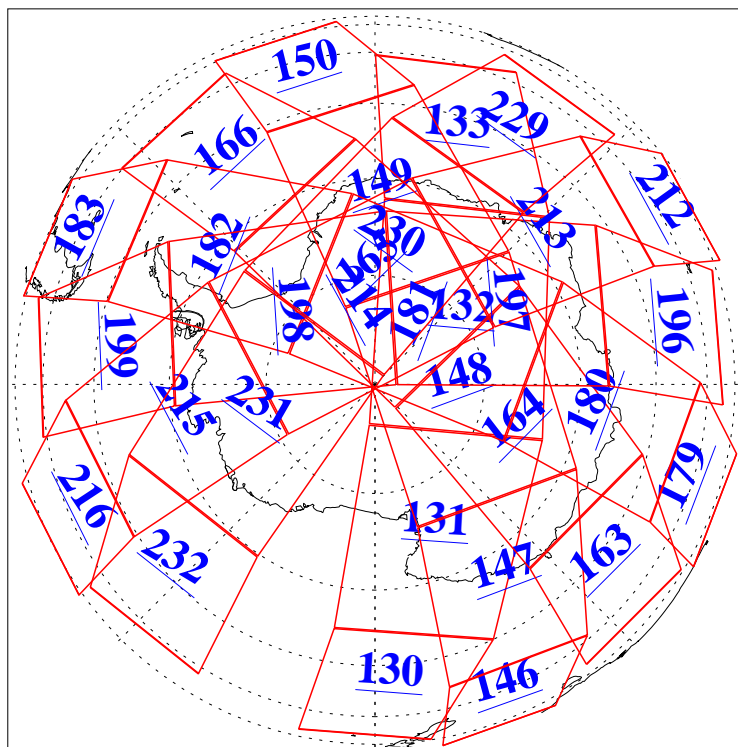

Legend: AMSU Available, HSB Available, AIRS Available