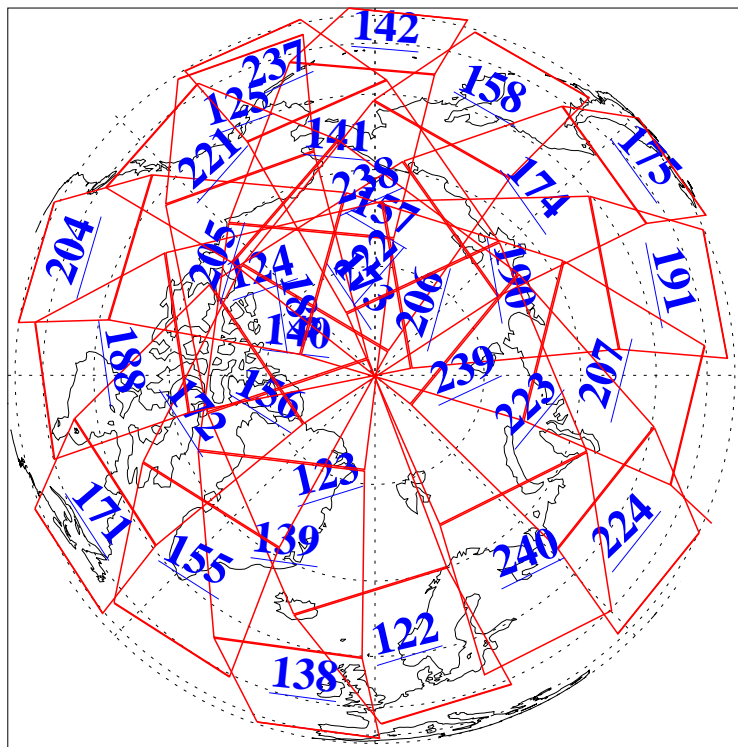

L1B Availability
 AMSU Granules: 240
 HSB Granules: 0
 AIRS Granules: 240

1 Jun 2011
 DoY 152
 Aqua Day 3315
 Granules: 1 to 120

Granules: 121 to 240

Legend: AMSU Available, HSB Available, AIRS Available

L1B Availability
AMSU Granules: 240
HSB Granules: 0
AIRS Granules: 240

1 Jun 2011
DoY 152
Aqua Day 3315
Ascending Granules

Descending Granules

Legend: AMSU Available, HSB Available, AIRS Available

L1B Availability
 AMSU Granules: 240
 HSB Granules: 0
 AIRS Granules: 240

1 Jun 2011
 DoY 152
 Aqua Day 3315

Northern Hemisphere Granules

Southern Hemisphere Granules

Legend: AMSU Available, HSB Available, AIRS Available