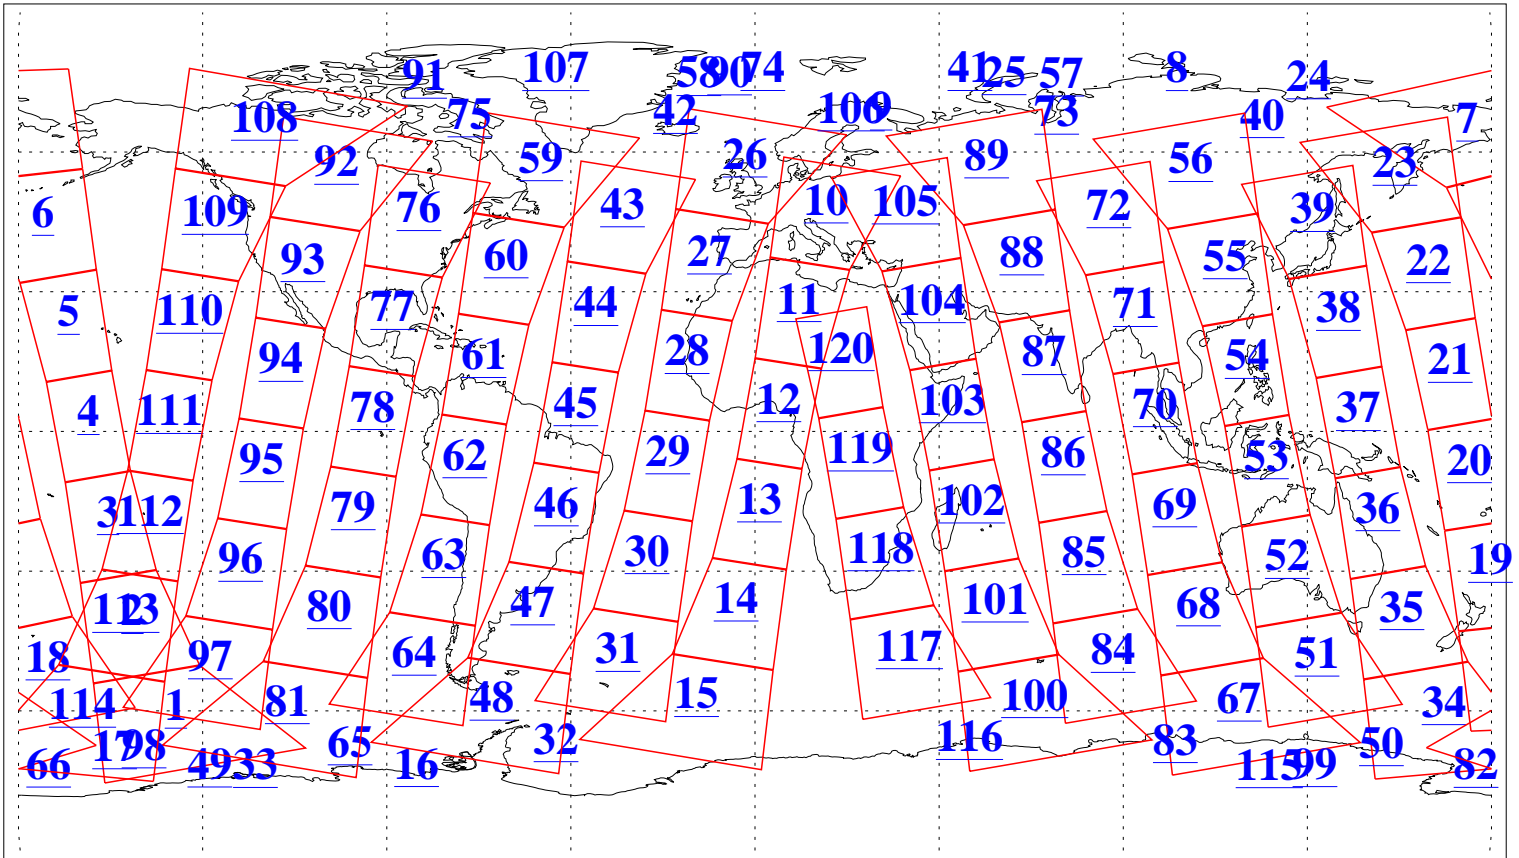

L1B Availability
 AMSU Granules: 240
 HSB Granules: 0
 AIRS Granules: 240

1 Jun 2011
 DoY 152
 Aqua Day 3315
 Granules: 1 to 120

Granules: 121 to 240

Legend: AMSU Available, HSB Available, AIRS Available

L1B Availability
AMSU Granules: 240
HSB Granules: 0
AIRS Granules: 240

1 Jun 2011
DoY 152
Aqua Day 3315
Ascending Granules

Descending Granules

Legend: AMSU Available, HSB Available, AIRS Available

L1B Availability
 AMSU Granules: 240
 HSB Granules: 0
 AIRS Granules: 240

1 Jun 2011
 DoY 152
 Aqua Day 3315

Northern Hemisphere Granules

Southern Hemisphere Granules

Legend: AMSU Available, HSB Available, AIRS Available