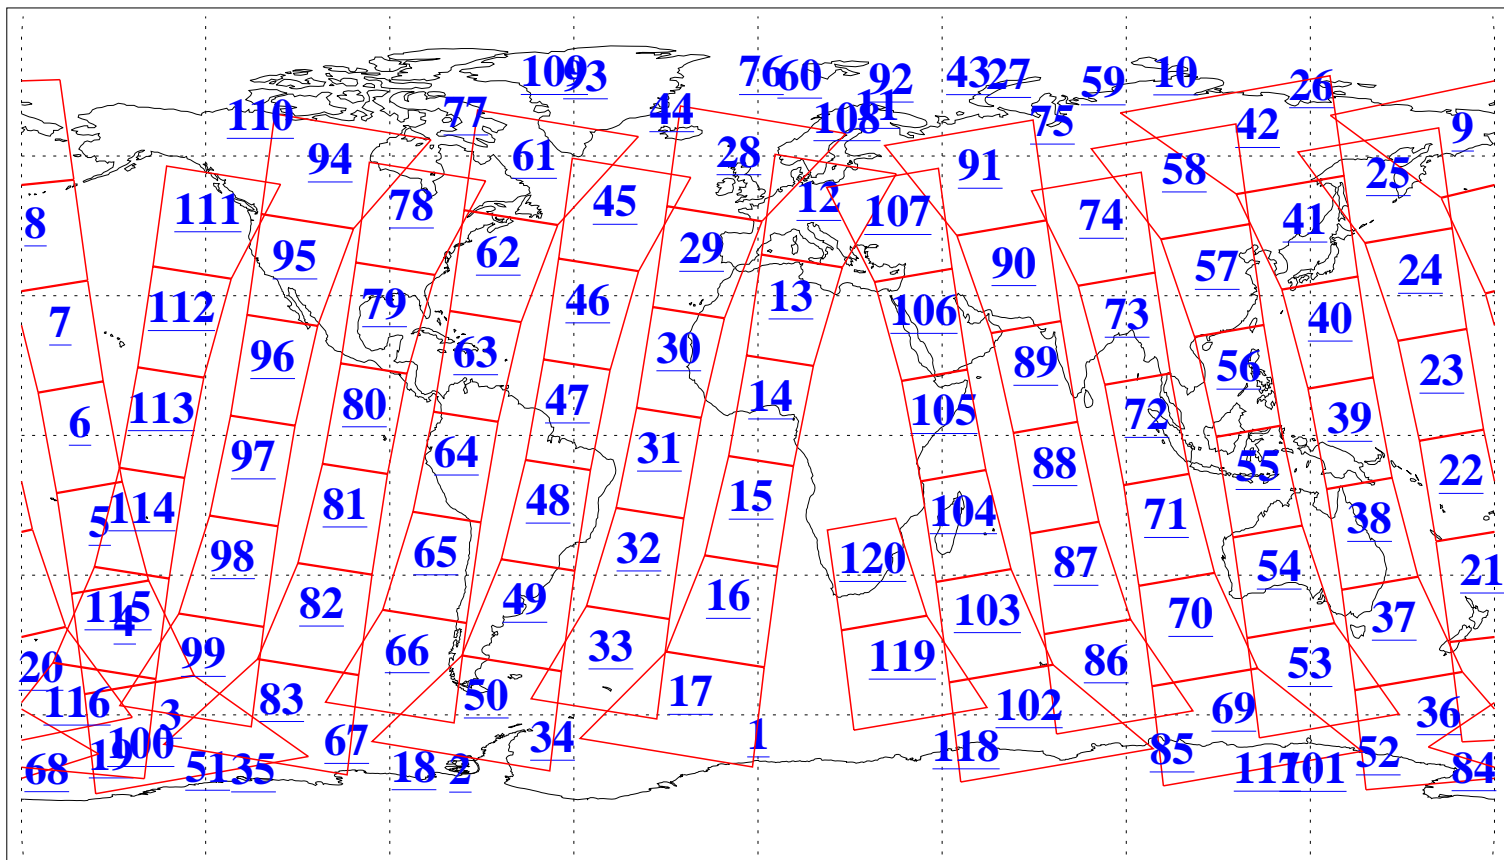

L1B Availability
AMSU Granules: 240
HSB Granules: 0
AIRS Granules: 240

30 May 2011
DoY 150
Aqua Day 3313
Granules: 1 to 120

Granules: 121 to 240

Legend: AMSU Available, HSB Available, AIRS Available

L1B Availability
 AMSU Granules: 240
 HSB Granules: 0
 AIRS Granules: 240

30 May 2011
 DoY 150
 Aqua Day 3313
 Ascending Granules

Descending Granules

Legend: AMSU Available, HSB Available, AIRS Available

L1B Availability
 AMSU Granules: 240
 HSB Granules: 0
 AIRS Granules: 240

30 May 2011
 DoY 150
 Aqua Day 3313

Northern Hemisphere Granules

Southern Hemisphere Granules

Legend: AMSU Available, HSB Available, AIRS Available