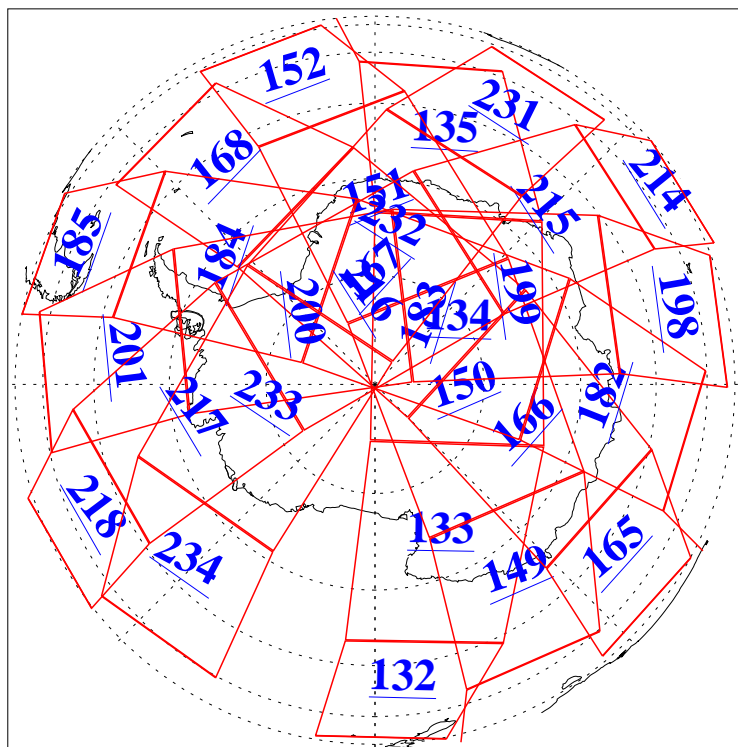

L1B Availability
AMSU Granules: 240
HSB Granules: 0
AIRS Granules: 240

30 May 2011
DoY 150
Aqua Day 3313
Granules: 1 to 120

Granules: 121 to 240

Legend: AMSU Available, HSB Available, AIRS Available

L1B Availability
 AMSU Granules: 240
 HSB Granules: 0
 AIRS Granules: 240

30 May 2011
 DoY 150
 Aqua Day 3313
 Ascending Granules

Descending Granules

Legend: AMSU Available, HSB Available, AIRS Available

L1B Availability
 AMSU Granules: 240
 HSB Granules: 0
 AIRS Granules: 240

30 May 2011
 DoY 150
 Aqua Day 3313

Northern Hemisphere Granules

Southern Hemisphere Granules

Legend: AMSU Available, HSB Available, AIRS Available