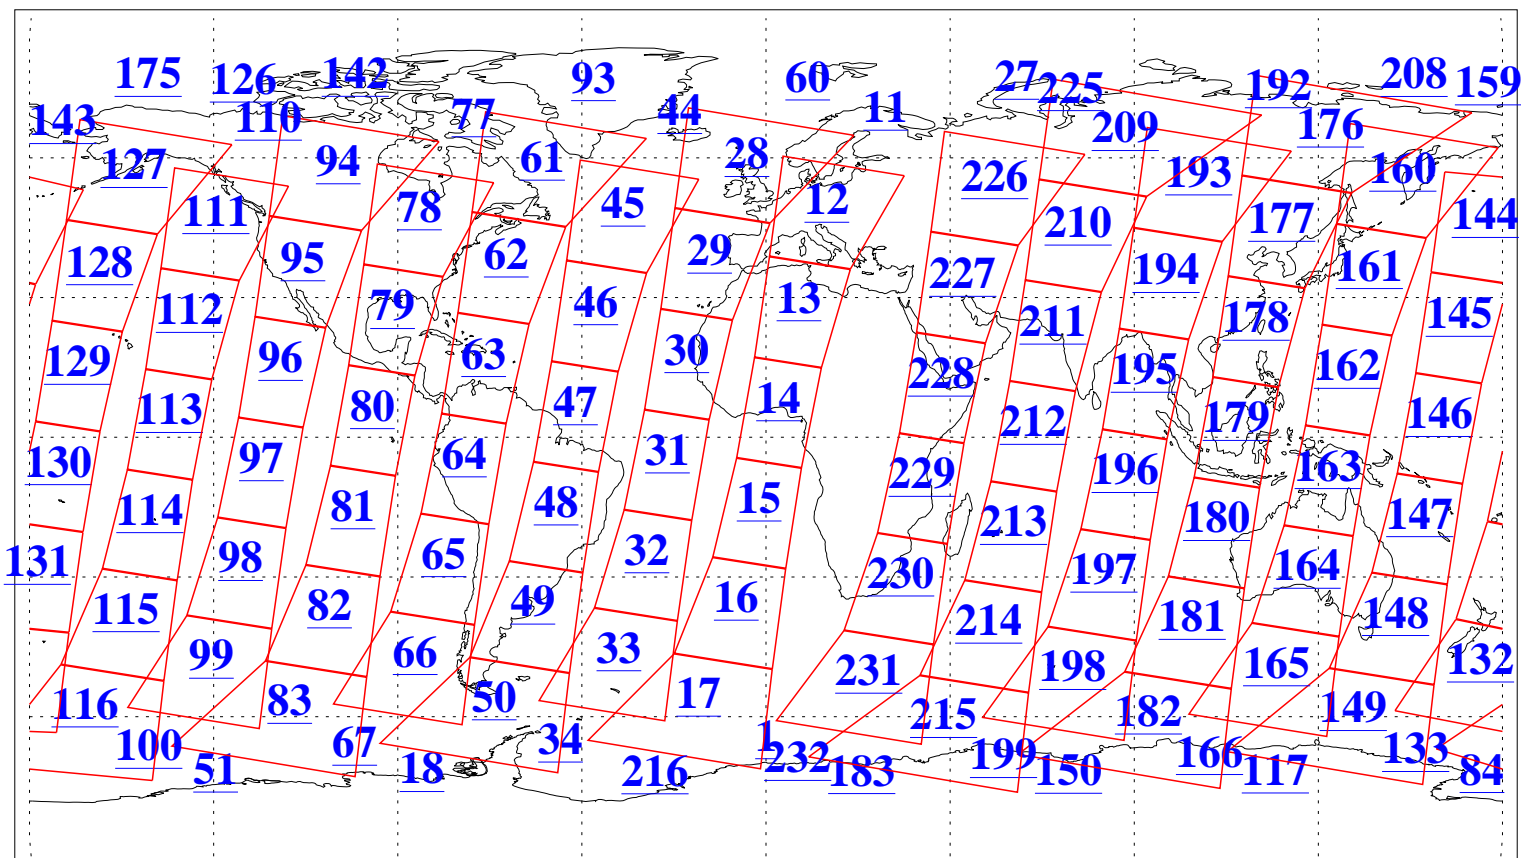

L1B Availability
AMSU Granules: 240
HSB Granules: 0
AIRS Granules: 240

30 May 2011
DoY 150
Aqua Day 3313
Granules: 1 to 120

Granules: 121 to 240

Legend: AMSU Available, HSB Available, AIRS Available

L1B Availability
 AMSU Granules: 240
 HSB Granules: 0
 AIRS Granules: 240

30 May 2011
 DoY 150
 Aqua Day 3313
 Ascending Granules

Descending Granules

Legend: AMSU Available, HSB Available, AIRS Available

L1B Availability
 AMSU Granules: 240
 HSB Granules: 0
 AIRS Granules: 240

30 May 2011
 DoY 150
 Aqua Day 3313

Northern Hemisphere Granules

Southern Hemisphere Granules

Legend: AMSU Available, HSB Available, AIRS Available