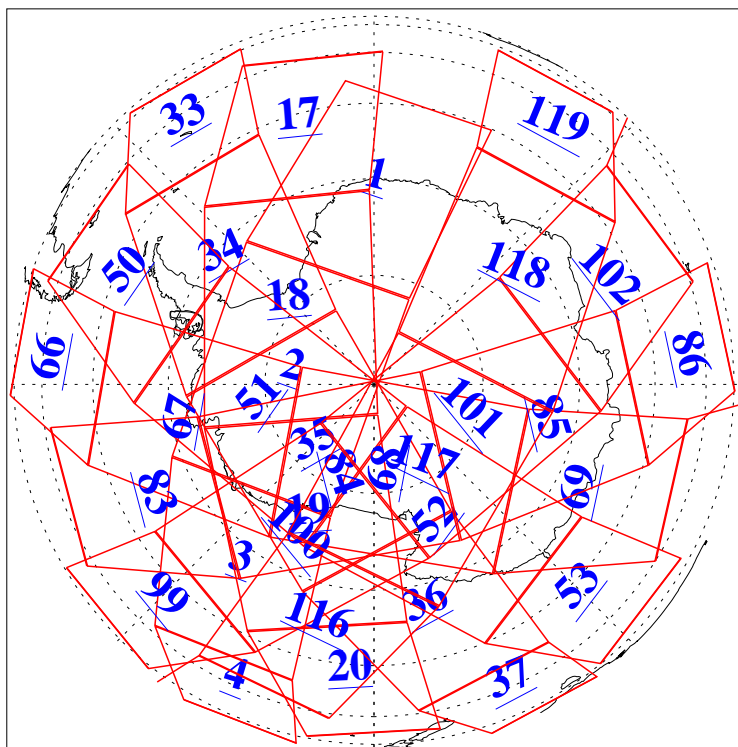

L1B Availability
AMSU Granules: 240
HSB Granules: 0
AIRS Granules: 240

30 May 2011
DoY 150
Aqua Day 3313
Granules: 1 to 120

Granules: 121 to 240

Legend: AMSU Available, HSB Available, AIRS Available

L1B Availability
 AMSU Granules: 240
 HSB Granules: 0
 AIRS Granules: 240

30 May 2011
 DoY 150
 Aqua Day 3313
 Ascending Granules

Descending Granules

Legend: AMSU Available, HSB Available, AIRS Available

L1B Availability
 AMSU Granules: 240
 HSB Granules: 0
 AIRS Granules: 240

30 May 2011
 DoY 150
 Aqua Day 3313

Northern Hemisphere Granules

Southern Hemisphere Granules

Legend: AMSU Available, HSB Available, AIRS Available