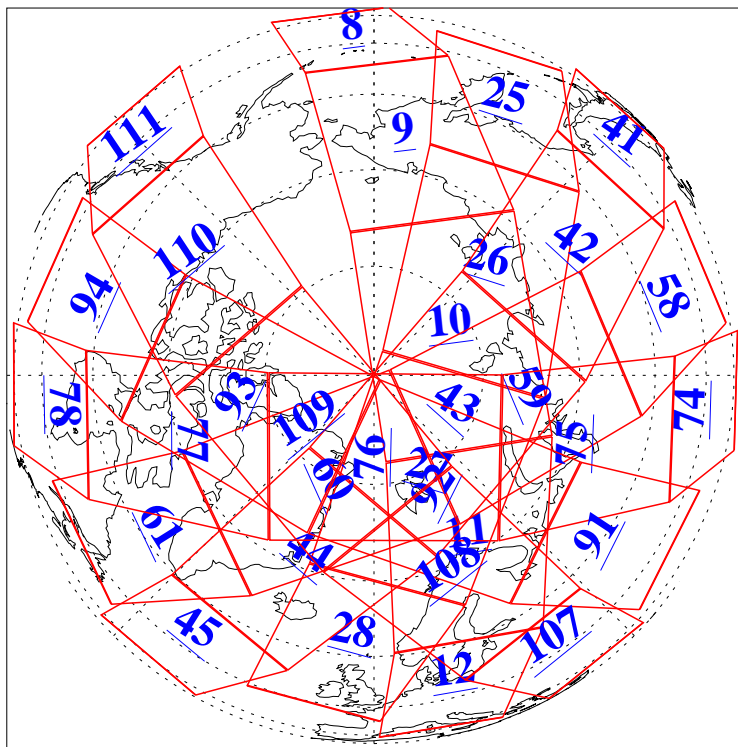

L1B Availability
AMSU Granules: 240
HSB Granules: 0
AIRS Granules: 240

30 May 2011
DoY 150
Aqua Day 3313
Granules: 1 to 120

Granules: 121 to 240

Legend: AMSU Available, HSB Available, AIRS Available

L1B Availability
 AMSU Granules: 240
 HSB Granules: 0
 AIRS Granules: 240

30 May 2011
 DoY 150
 Aqua Day 3313
 Ascending Granules

Descending Granules

Legend: AMSU Available, HSB Available, AIRS Available

L1B Availability
 AMSU Granules: 240
 HSB Granules: 0
 AIRS Granules: 240

30 May 2011
 DoY 150
 Aqua Day 3313

Northern Hemisphere Granules

Southern Hemisphere Granules

Legend: AMSU Available, HSB Available, AIRS Available