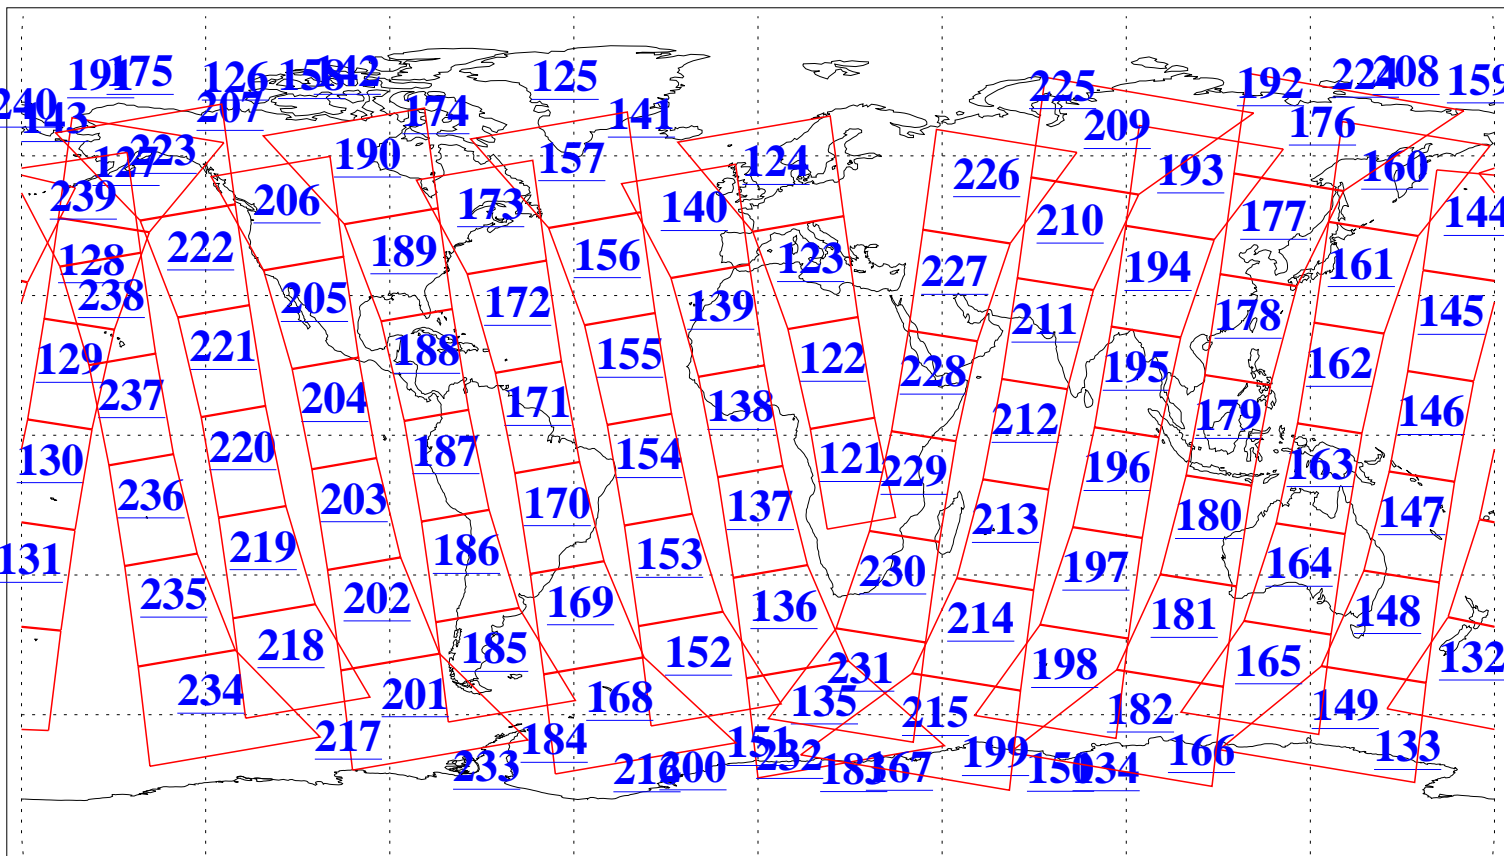

L1B Availability
AMSU Granules: 240
HSB Granules: 0
AIRS Granules: 240

30 May 2011
DoY 150
Aqua Day 3313
Granules: 1 to 120

Granules: 121 to 240

Legend: AMSU Available, HSB Available, AIRS Available

L1B Availability
 AMSU Granules: 240
 HSB Granules: 0
 AIRS Granules: 240

30 May 2011
 DoY 150
 Aqua Day 3313
 Ascending Granules

Descending Granules

Legend: AMSU Available, HSB Available, AIRS Available

L1B Availability
 AMSU Granules: 240
 HSB Granules: 0
 AIRS Granules: 240

30 May 2011
 DoY 150
 Aqua Day 3313

Northern Hemisphere Granules

Southern Hemisphere Granules

Legend: AMSU Available, HSB Available, AIRS Available