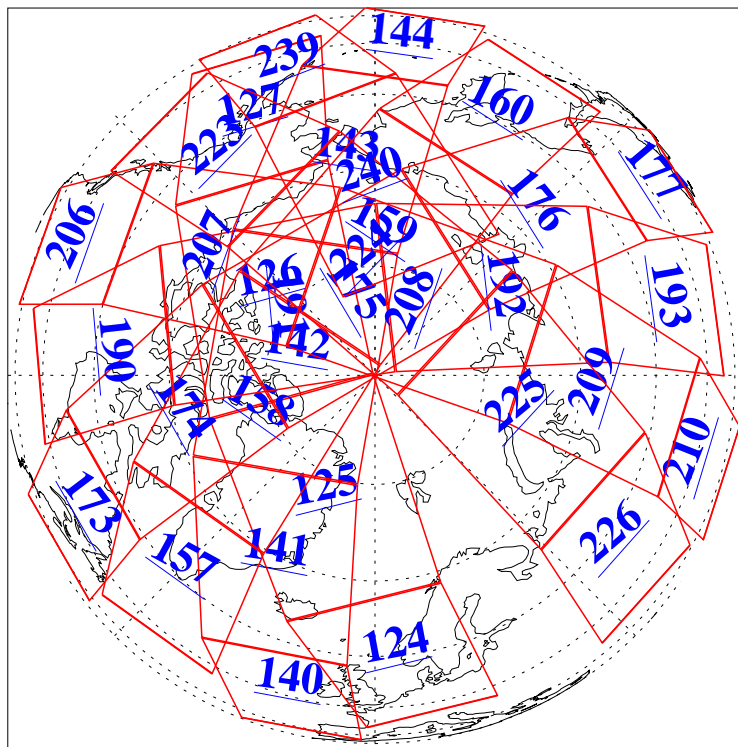

L1B Availability
AMSU Granules: 240
HSB Granules: 0
AIRS Granules: 240

30 May 2011
DoY 150
Aqua Day 3313
Granules: 1 to 120

Granules: 121 to 240

Legend: AMSU Available, HSB Available, AIRS Available

L1B Availability
 AMSU Granules: 240
 HSB Granules: 0
 AIRS Granules: 240

30 May 2011
 DoY 150
 Aqua Day 3313
 Ascending Granules

Descending Granules

Legend: AMSU Available, HSB Available, AIRS Available

L1B Availability
 AMSU Granules: 240
 HSB Granules: 0
 AIRS Granules: 240

30 May 2011
 DoY 150
 Aqua Day 3313

Northern Hemisphere Granules

Southern Hemisphere Granules

Legend: AMSU Available, HSB Available, AIRS Available