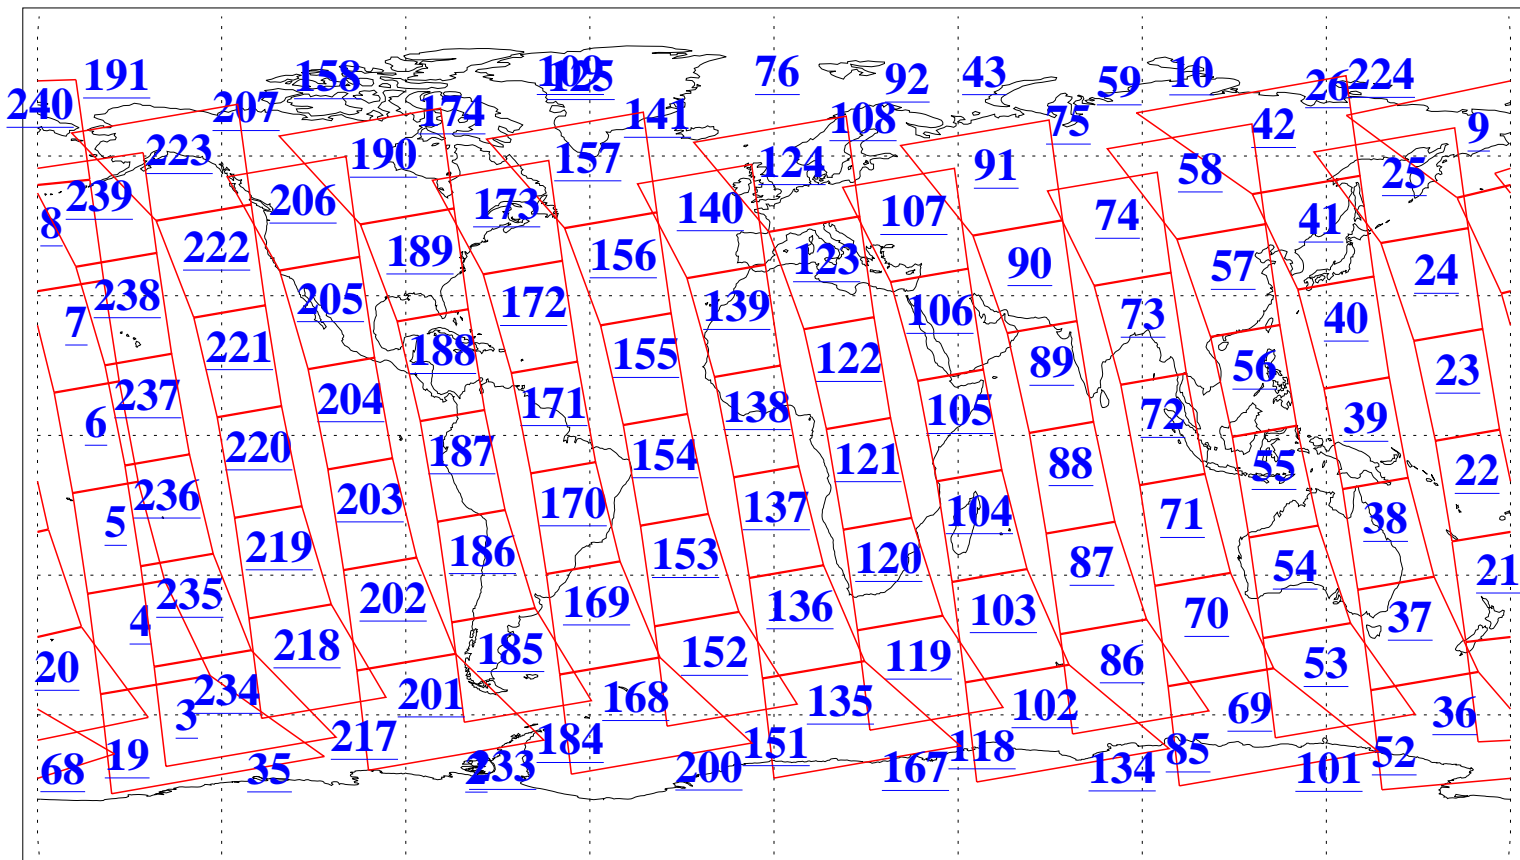

L1B Availability
AMSU Granules: 240
HSB Granules: 0
AIRS Granules: 240

30 May 2011
DoY 150
Aqua Day 3313
Granules: 1 to 120

Granules: 121 to 240

Legend: AMSU Available, HSB Available, AIRS Available

L1B Availability
 AMSU Granules: 240
 HSB Granules: 0
 AIRS Granules: 240

30 May 2011
 DoY 150
 Aqua Day 3313
 Ascending Granules

Descending Granules

Legend: AMSU Available, HSB Available, AIRS Available

L1B Availability
 AMSU Granules: 240
 HSB Granules: 0
 AIRS Granules: 240

30 May 2011
 DoY 150
 Aqua Day 3313

Northern Hemisphere Granules

Southern Hemisphere Granules

Legend: AMSU Available, HSB Available, AIRS Available