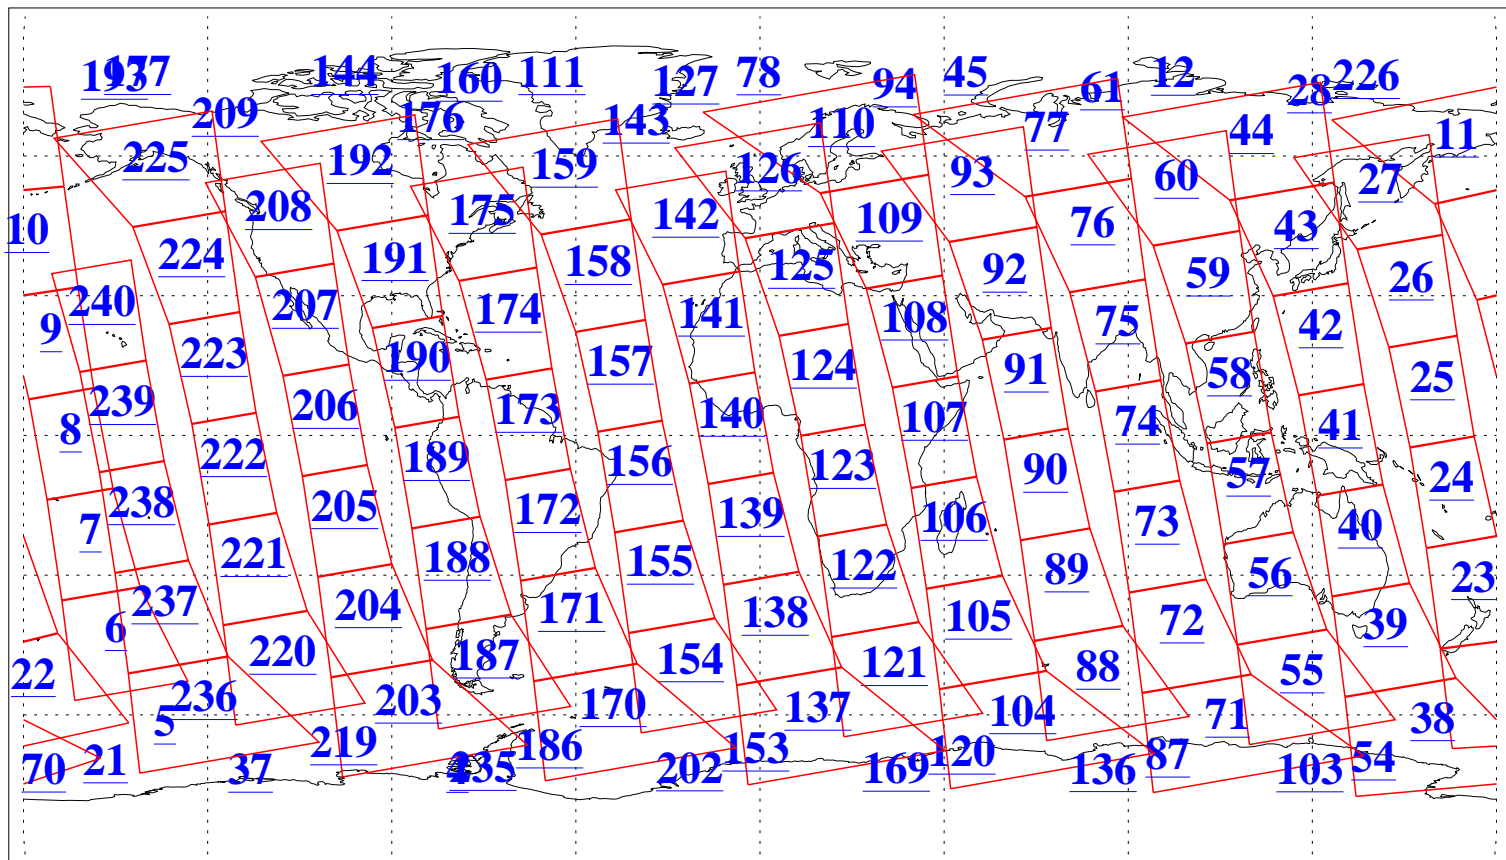

L1B Availability  
AMSU Granules: 240  
HSB Granules: 0  
AIRS Granules: 240

28 May 2011  
DoY 148  
Aqua Day 3311  
Granules: 1 to 120

Granules: 121 to 240

Legend: AMSU Available, HSB Available, AIRS Available

L1B Availability  
AMSU Granules: 240  
HSB Granules: 0  
AIRS Granules: 240

28 May 2011  
DoY 148  
Aqua Day 3311  
Ascending Granules

Descending Granules

Legend: AMSU Available, HSB Available, AIRS Available

L1B Availability  
 AMSU Granules: 240  
 HSB Granules: 0  
 AIRS Granules: 240

28 May 2011  
 DoY 148  
 Aqua Day 3311

Northern Hemisphere Granules

Southern Hemisphere Granules

Legend: AMSU Available, HSB Available, AIRS Available