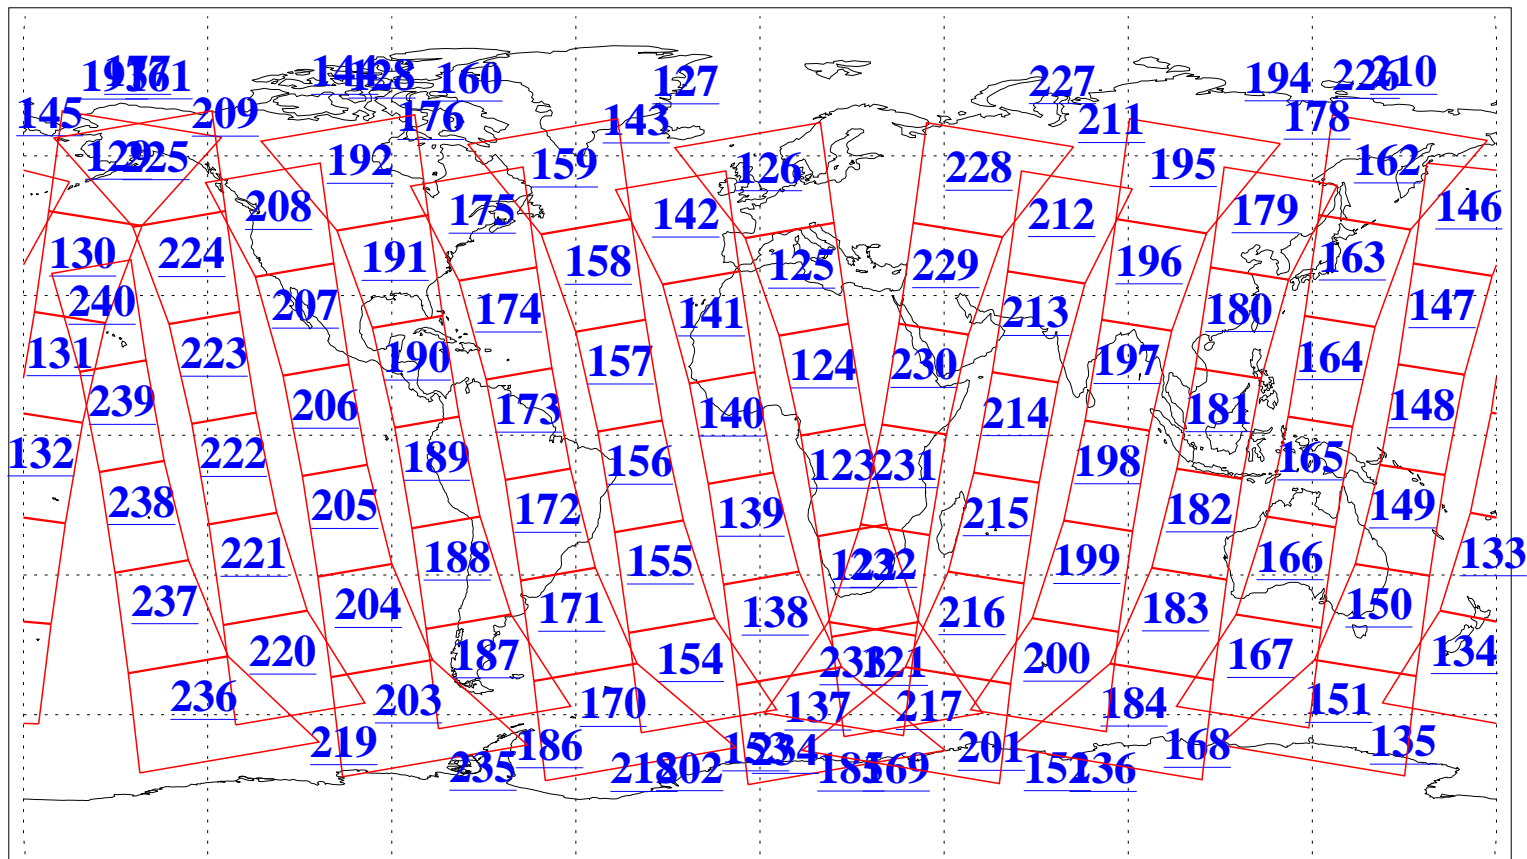

L1B Availability  
AMSU Granules: 240  
HSB Granules: 0  
AIRS Granules: 240

28 May 2011  
DoY 148  
Aqua Day 3311  
Granules: 1 to 120

Granules: 121 to 240

Legend: AMSU Available, HSB Available, AIRS Available

L1B Availability  
AMSU Granules: 240  
HSB Granules: 0  
AIRS Granules: 240

28 May 2011  
DoY 148  
Aqua Day 3311  
Ascending Granules

Descending Granules

Legend: AMSU Available, HSB Available, AIRS Available

L1B Availability  
 AMSU Granules: 240  
 HSB Granules: 0  
 AIRS Granules: 240

28 May 2011  
 DoY 148  
 Aqua Day 3311

Northern Hemisphere Granules

Southern Hemisphere Granules

Legend: AMSU Available, HSB Available, AIRS Available