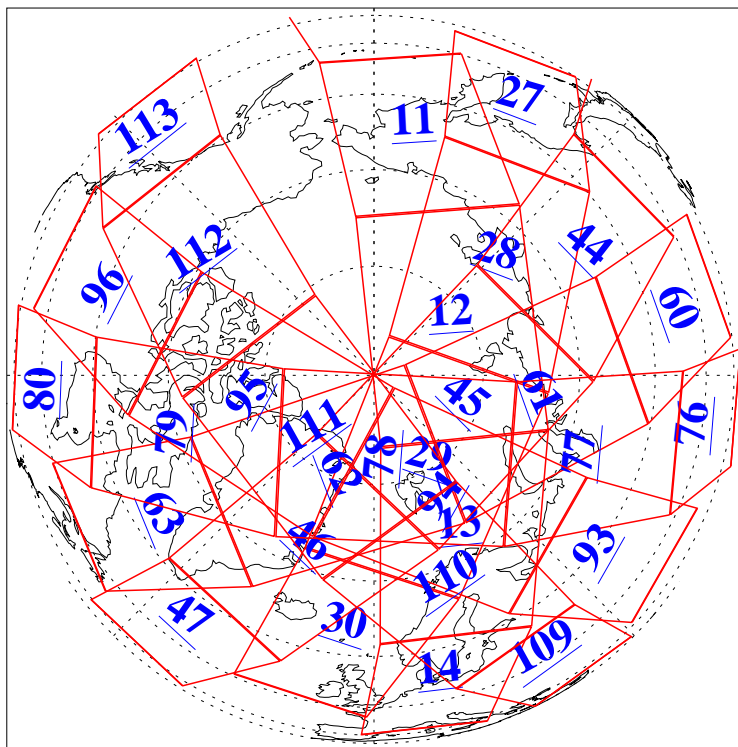

L1B Availability  
AMSU Granules: 240  
HSB Granules: 0  
AIRS Granules: 240

28 May 2011  
DoY 148  
Aqua Day 3311  
Granules: 1 to 120

Granules: 121 to 240

Legend: AMSU Available, HSB Available, AIRS Available

L1B Availability  
AMSU Granules: 240  
HSB Granules: 0  
AIRS Granules: 240

28 May 2011  
DoY 148  
Aqua Day 3311  
Ascending Granules

Descending Granules

Legend: AMSU Available, HSB Available, AIRS Available

L1B Availability  
 AMSU Granules: 240  
 HSB Granules: 0  
 AIRS Granules: 240

28 May 2011  
 DoY 148  
 Aqua Day 3311

Northern Hemisphere Granules

Southern Hemisphere Granules

Legend: AMSU Available, HSB Available, AIRS Available