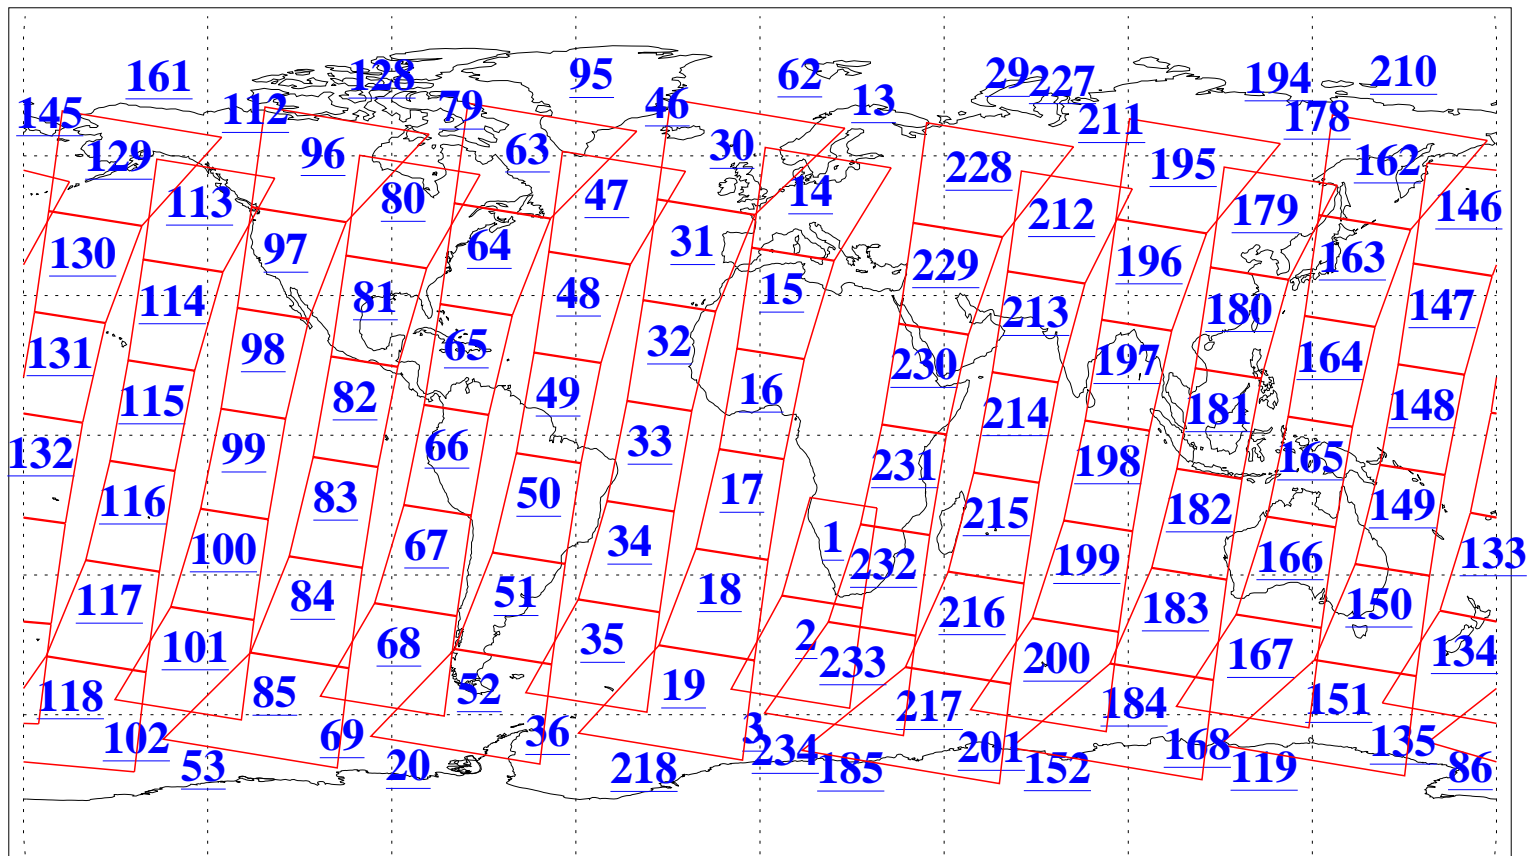

L1B Availability  
AMSU Granules: 240  
HSB Granules: 0  
AIRS Granules: 240

28 May 2011  
DoY 148  
Aqua Day 3311  
Granules: 1 to 120

Granules: 121 to 240

Legend: AMSU Available, HSB Available, AIRS Available

L1B Availability  
AMSU Granules: 240  
HSB Granules: 0  
AIRS Granules: 240

28 May 2011  
DoY 148  
Aqua Day 3311  
Ascending Granules

Descending Granules

Legend: AMSU Available, HSB Available, AIRS Available

L1B Availability  
 AMSU Granules: 240  
 HSB Granules: 0  
 AIRS Granules: 240

28 May 2011  
 DoY 148  
 Aqua Day 3311

Northern Hemisphere Granules

Southern Hemisphere Granules

Legend: AMSU Available, HSB Available, AIRS Available