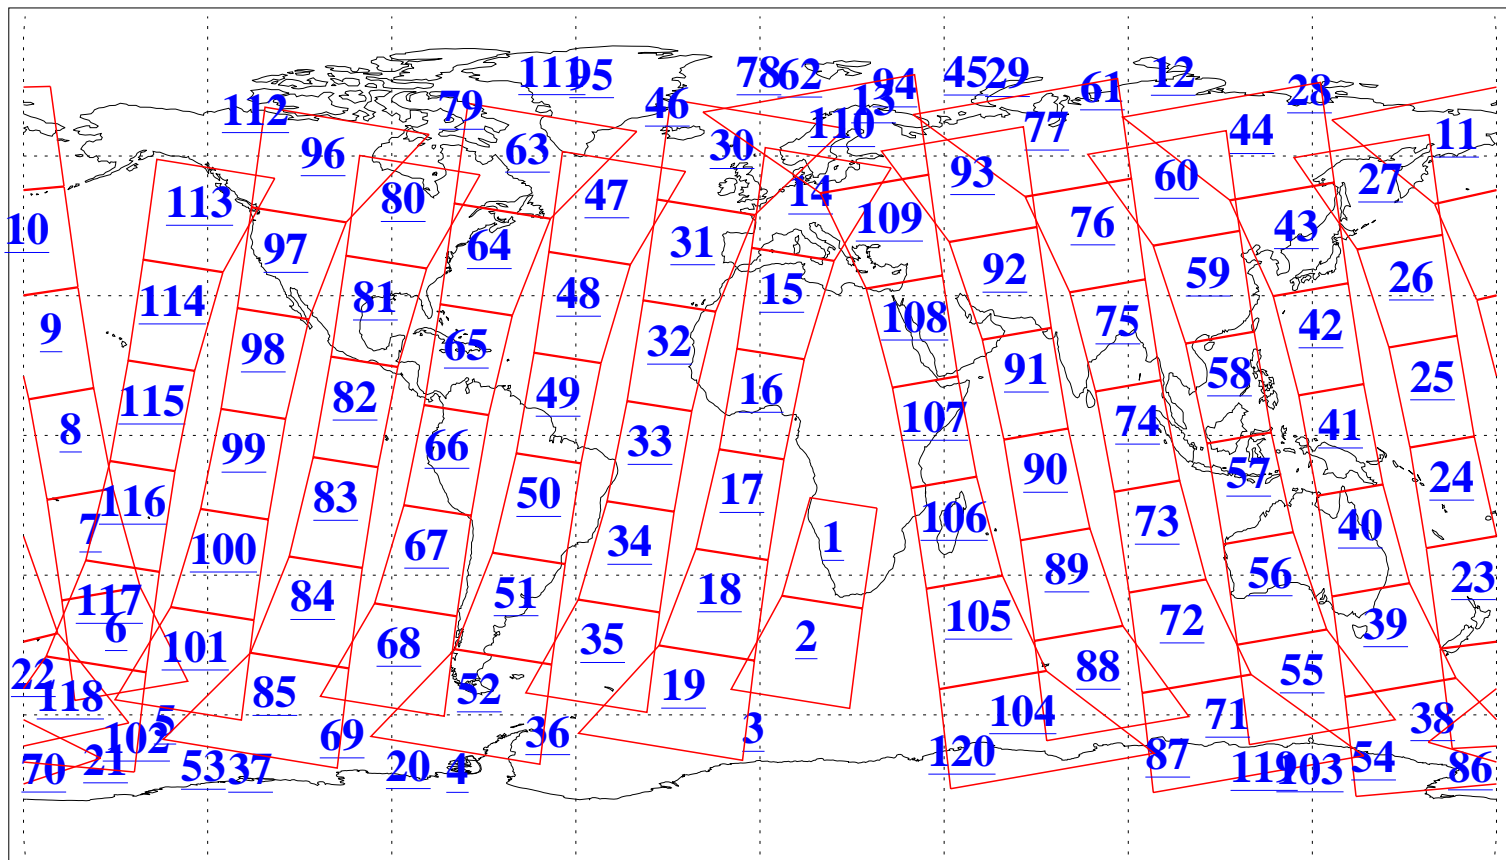

L1B Availability  
AMSU Granules: 240  
HSB Granules: 0  
AIRS Granules: 240

28 May 2011  
DoY 148  
Aqua Day 3311  
Granules: 1 to 120

Granules: 121 to 240

Legend: AMSU Available, HSB Available, AIRS Available

L1B Availability  
AMSU Granules: 240  
HSB Granules: 0  
AIRS Granules: 240

28 May 2011  
DoY 148  
Aqua Day 3311  
Ascending Granules

Descending Granules

Legend: AMSU Available, HSB Available, AIRS Available

L1B Availability  
 AMSU Granules: 240  
 HSB Granules: 0  
 AIRS Granules: 240

28 May 2011  
 DoY 148  
 Aqua Day 3311

Northern Hemisphere Granules

Southern Hemisphere Granules

Legend: AMSU Available, HSB Available, AIRS Available