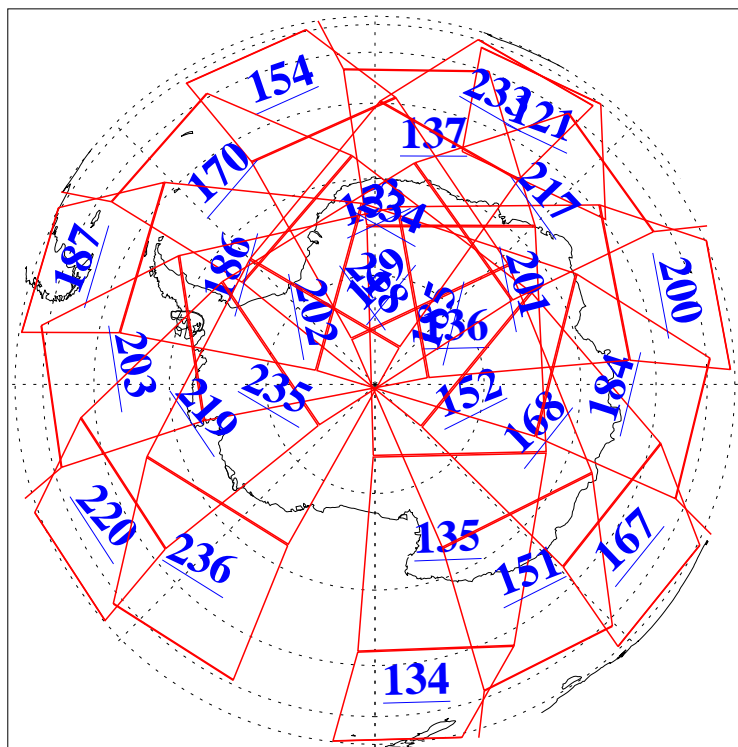

L1B Availability  
AMSU Granules: 240  
HSB Granules: 0  
AIRS Granules: 240

28 May 2011  
DoY 148  
Aqua Day 3311  
Granules: 1 to 120

Granules: 121 to 240

Legend: AMSU Available, HSB Available, AIRS Available

L1B Availability  
AMSU Granules: 240  
HSB Granules: 0  
AIRS Granules: 240

28 May 2011  
DoY 148  
Aqua Day 3311  
Ascending Granules

Descending Granules

Legend: AMSU Available, HSB Available, AIRS Available

L1B Availability  
 AMSU Granules: 240  
 HSB Granules: 0  
 AIRS Granules: 240

28 May 2011  
 DoY 148  
 Aqua Day 3311

Northern Hemisphere Granules

Southern Hemisphere Granules

Legend: AMSU Available, HSB Available, AIRS Available