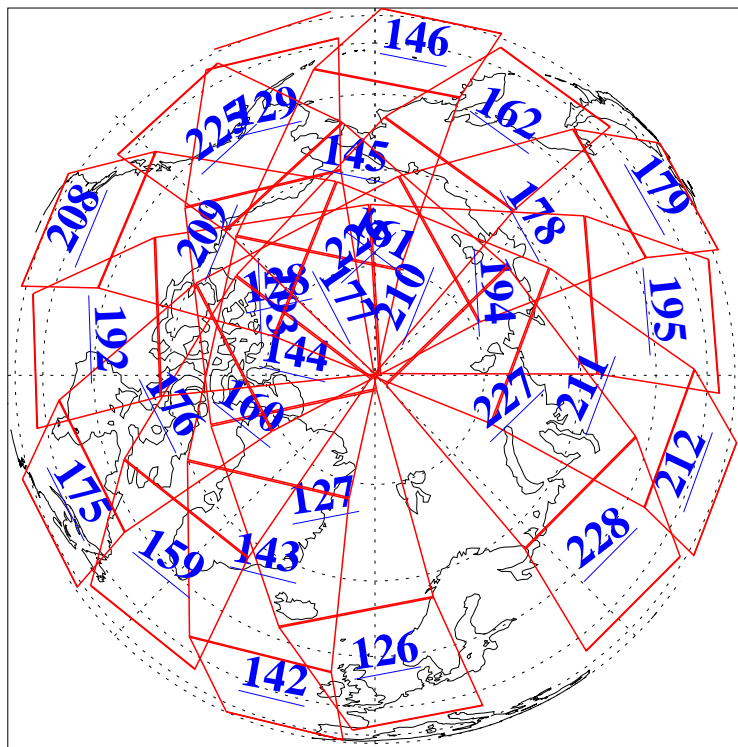

L1B Availability  
AMSU Granules: 240  
HSB Granules: 0  
AIRS Granules: 240

28 May 2011  
DoY 148  
Aqua Day 3311  
Granules: 1 to 120

Granules: 121 to 240

Legend: AMSU Available, HSB Available, AIRS Available

L1B Availability  
AMSU Granules: 240  
HSB Granules: 0  
AIRS Granules: 240

28 May 2011  
DoY 148  
Aqua Day 3311  
Ascending Granules

Descending Granules

Legend: AMSU Available, HSB Available, AIRS Available

L1B Availability  
 AMSU Granules: 240  
 HSB Granules: 0  
 AIRS Granules: 240

28 May 2011  
 DoY 148  
 Aqua Day 3311

Northern Hemisphere Granules

Southern Hemisphere Granules

Legend: AMSU Available, HSB Available, AIRS Available