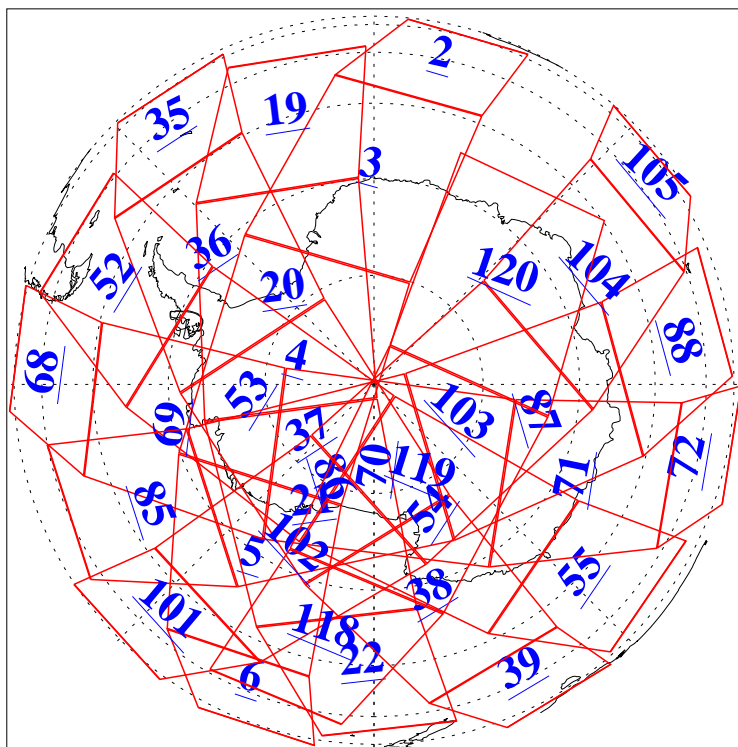

L1B Availability  
AMSU Granules: 240  
HSB Granules: 0  
AIRS Granules: 240

28 May 2011  
DoY 148  
Aqua Day 3311  
Granules: 1 to 120

Granules: 121 to 240

Legend: AMSU Available, HSB Available, AIRS Available

L1B Availability  
AMSU Granules: 240  
HSB Granules: 0  
AIRS Granules: 240

28 May 2011  
DoY 148  
Aqua Day 3311  
Ascending Granules

Descending Granules

Legend: AMSU Available, HSB Available, AIRS Available

L1B Availability  
 AMSU Granules: 240  
 HSB Granules: 0  
 AIRS Granules: 240

28 May 2011  
 DoY 148  
 Aqua Day 3311

Northern Hemisphere Granules

Southern Hemisphere Granules

Legend: AMSU Available, HSB Available, AIRS Available