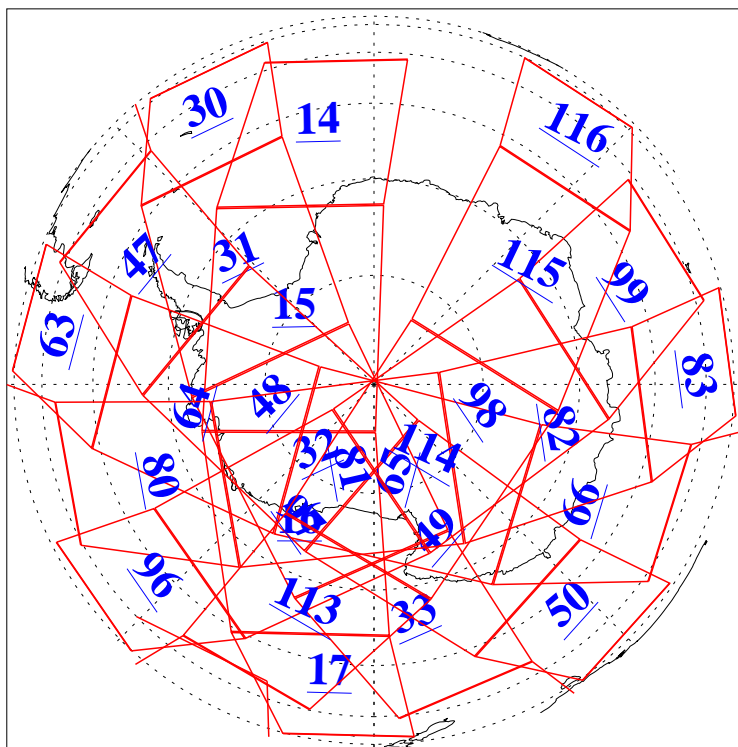

L1B Availability  
AMSU Granules: 240  
HSB Granules: 0  
AIRS Granules: 240

25 May 2011  
DoY 145  
Aqua Day 3308  
Granules: 1 to 120

Granules: 121 to 240

Legend: AMSU Available, HSB Available, AIRS Available

L1B Availability  
AMSU Granules: 240  
HSB Granules: 0  
AIRS Granules: 240

25 May 2011  
DoY 145  
Aqua Day 3308  
Ascending Granules

Descending Granules

Legend: AMSU Available, HSB Available, AIRS Available

L1B Availability  
 AMSU Granules: 240  
 HSB Granules: 0  
 AIRS Granules: 240

25 May 2011  
 DoY 145  
 Aqua Day 3308

Northern Hemisphere Granules

Southern Hemisphere Granules

Legend: AMSU Available, HSB Available, AIRS Available