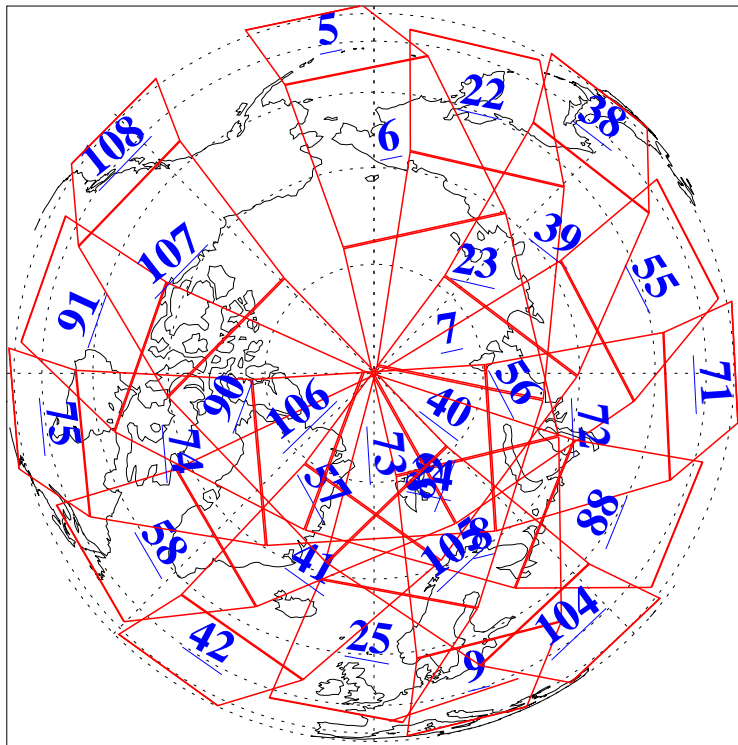

L1B Availability  
AMSU Granules: 240  
HSB Granules: 0  
AIRS Granules: 240

25 May 2011  
DoY 145  
Aqua Day 3308  
Granules: 1 to 120

Granules: 121 to 240

Legend: AMSU Available, HSB Available, AIRS Available

L1B Availability  
AMSU Granules: 240  
HSB Granules: 0  
AIRS Granules: 240

25 May 2011  
DoY 145  
Aqua Day 3308  
Ascending Granules

Descending Granules

Legend: AMSU Available, HSB Available, AIRS Available

L1B Availability  
 AMSU Granules: 240  
 HSB Granules: 0  
 AIRS Granules: 240

25 May 2011  
 DoY 145  
 Aqua Day 3308

Northern Hemisphere Granules

Southern Hemisphere Granules

Legend: AMSU Available, HSB Available, AIRS Available