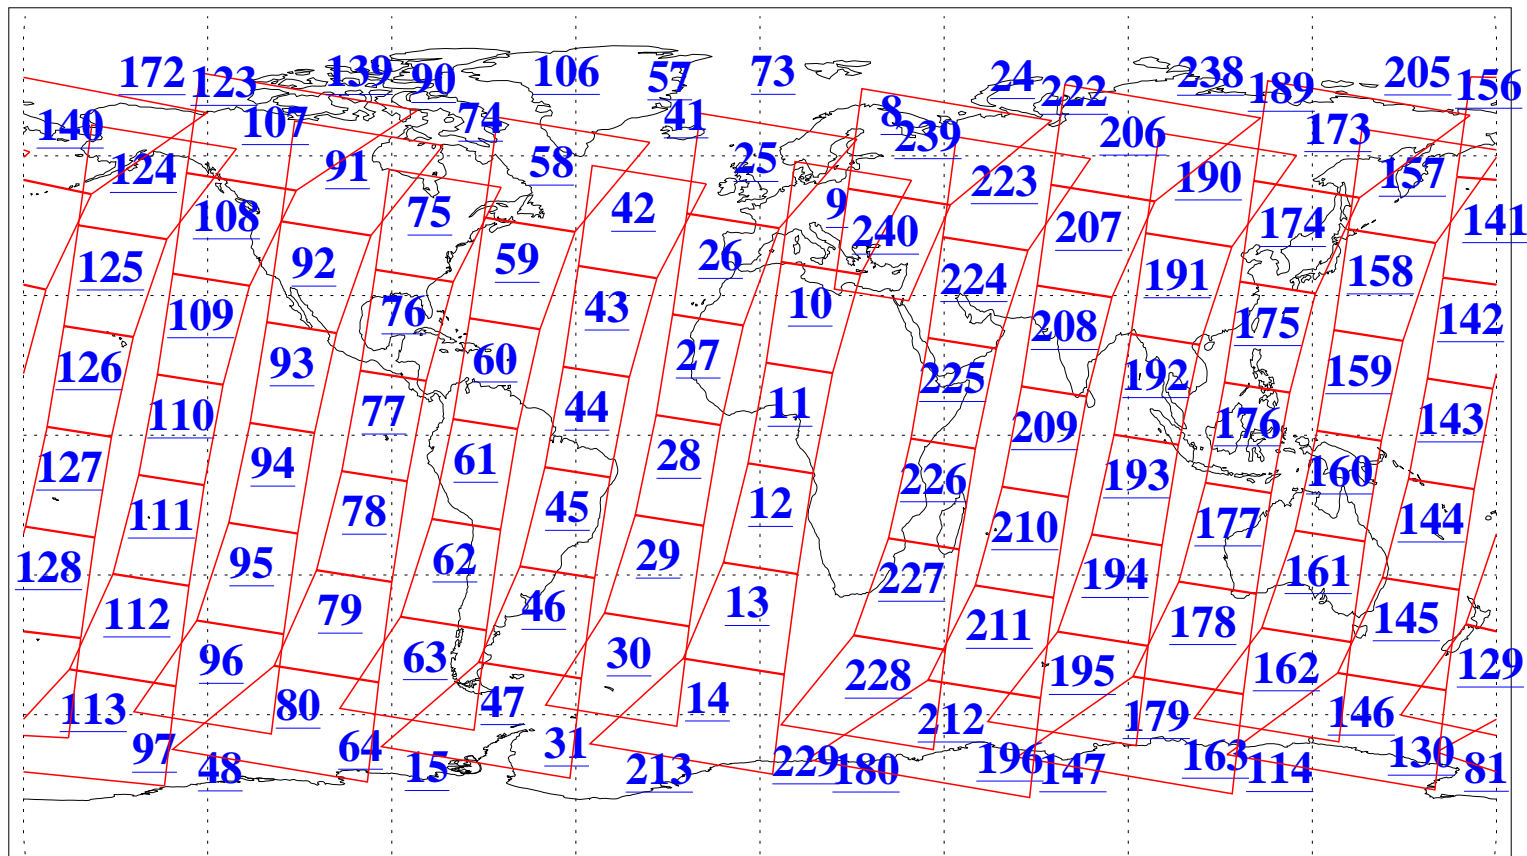

L1B Availability  
AMSU Granules: 240  
HSB Granules: 0  
AIRS Granules: 240

25 May 2011  
DoY 145  
Aqua Day 3308  
Granules: 1 to 120

Granules: 121 to 240

Legend: AMSU Available, HSB Available, AIRS Available

L1B Availability  
AMSU Granules: 240  
HSB Granules: 0  
AIRS Granules: 240

25 May 2011  
DoY 145  
Aqua Day 3308  
Ascending Granules

Descending Granules

Legend: AMSU Available, HSB Available, AIRS Available

L1B Availability  
 AMSU Granules: 240  
 HSB Granules: 0  
 AIRS Granules: 240

25 May 2011  
 DoY 145  
 Aqua Day 3308

Northern Hemisphere Granules

Southern Hemisphere Granules

Legend: AMSU Available, HSB Available, AIRS Available