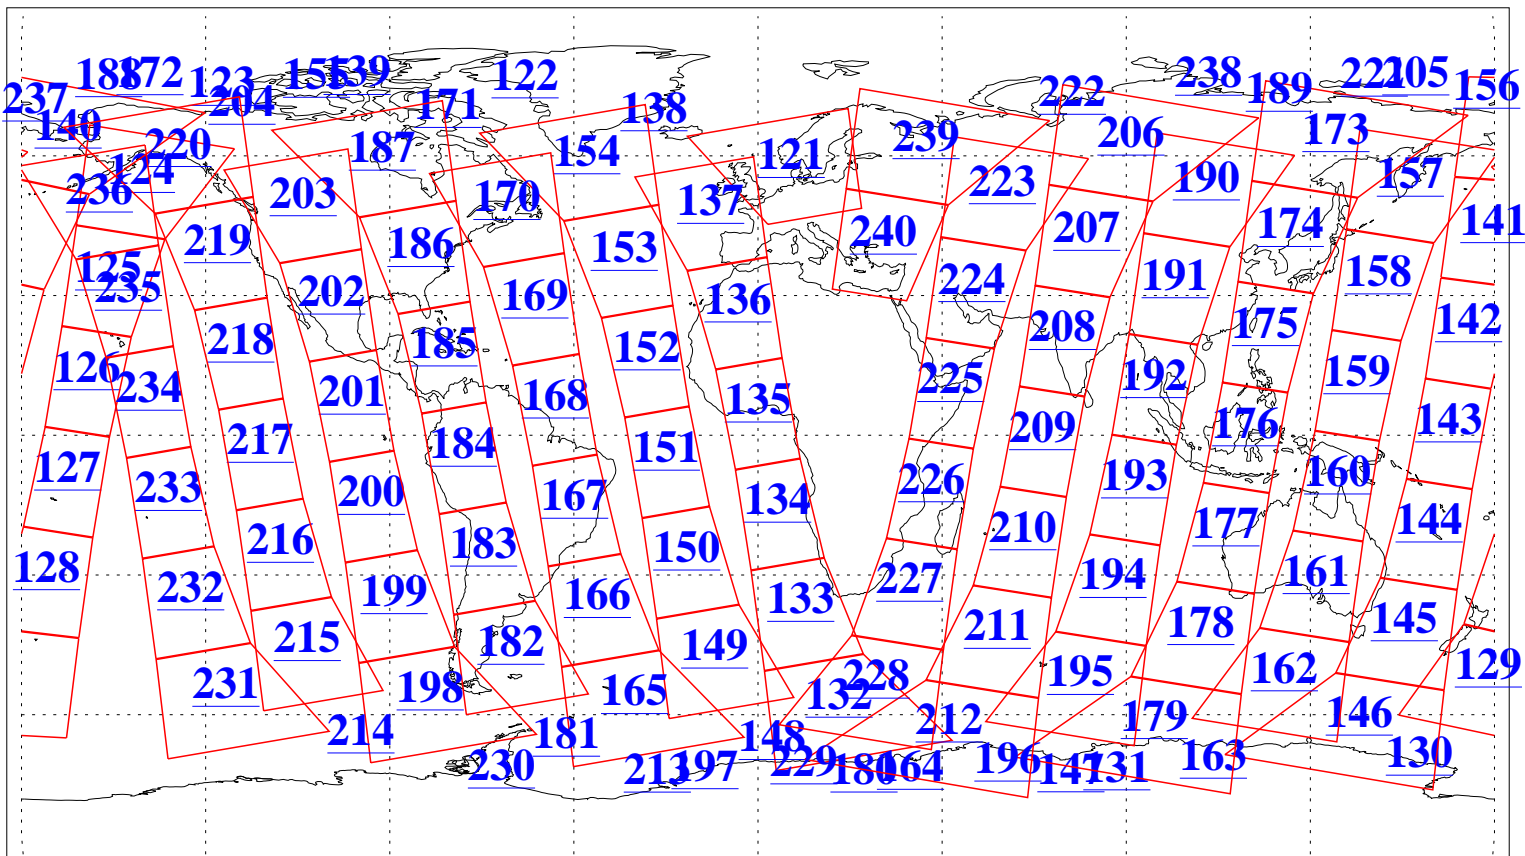

L1B Availability  
AMSU Granules: 240  
HSB Granules: 0  
AIRS Granules: 240

25 May 2011  
DoY 145  
Aqua Day 3308  
Granules: 1 to 120

Granules: 121 to 240

Legend: AMSU Available, HSB Available, AIRS Available

L1B Availability  
AMSU Granules: 240  
HSB Granules: 0  
AIRS Granules: 240

25 May 2011  
DoY 145  
Aqua Day 3308  
Ascending Granules

Descending Granules

Legend: AMSU Available, HSB Available, AIRS Available

L1B Availability  
 AMSU Granules: 240  
 HSB Granules: 0  
 AIRS Granules: 240

25 May 2011  
 DoY 145  
 Aqua Day 3308

Northern Hemisphere Granules

Southern Hemisphere Granules

Legend: AMSU Available, HSB Available, AIRS Available