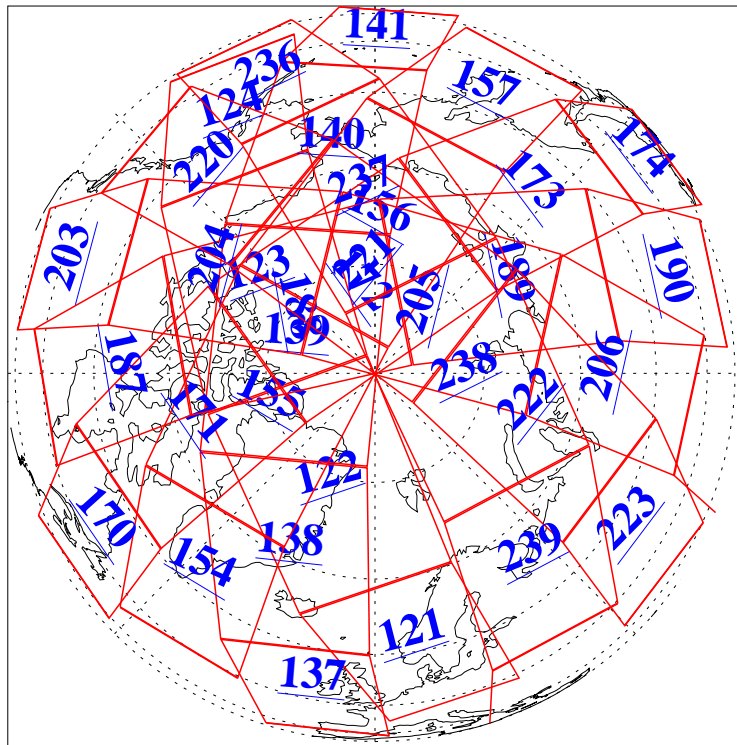

L1B Availability  
AMSU Granules: 240  
HSB Granules: 0  
AIRS Granules: 240

25 May 2011  
DoY 145  
Aqua Day 3308  
Ascending Granules

Descending Granules

Legend: AMSU Available, HSB Available, AIRS Available

L1B Availability  
 AMSU Granules: 240  
 HSB Granules: 0  
 AIRS Granules: 240

25 May 2011  
 DoY 145  
 Aqua Day 3308

Northern Hemisphere Granules

Southern Hemisphere Granules

Legend: AMSU Available, HSB Available, AIRS Available