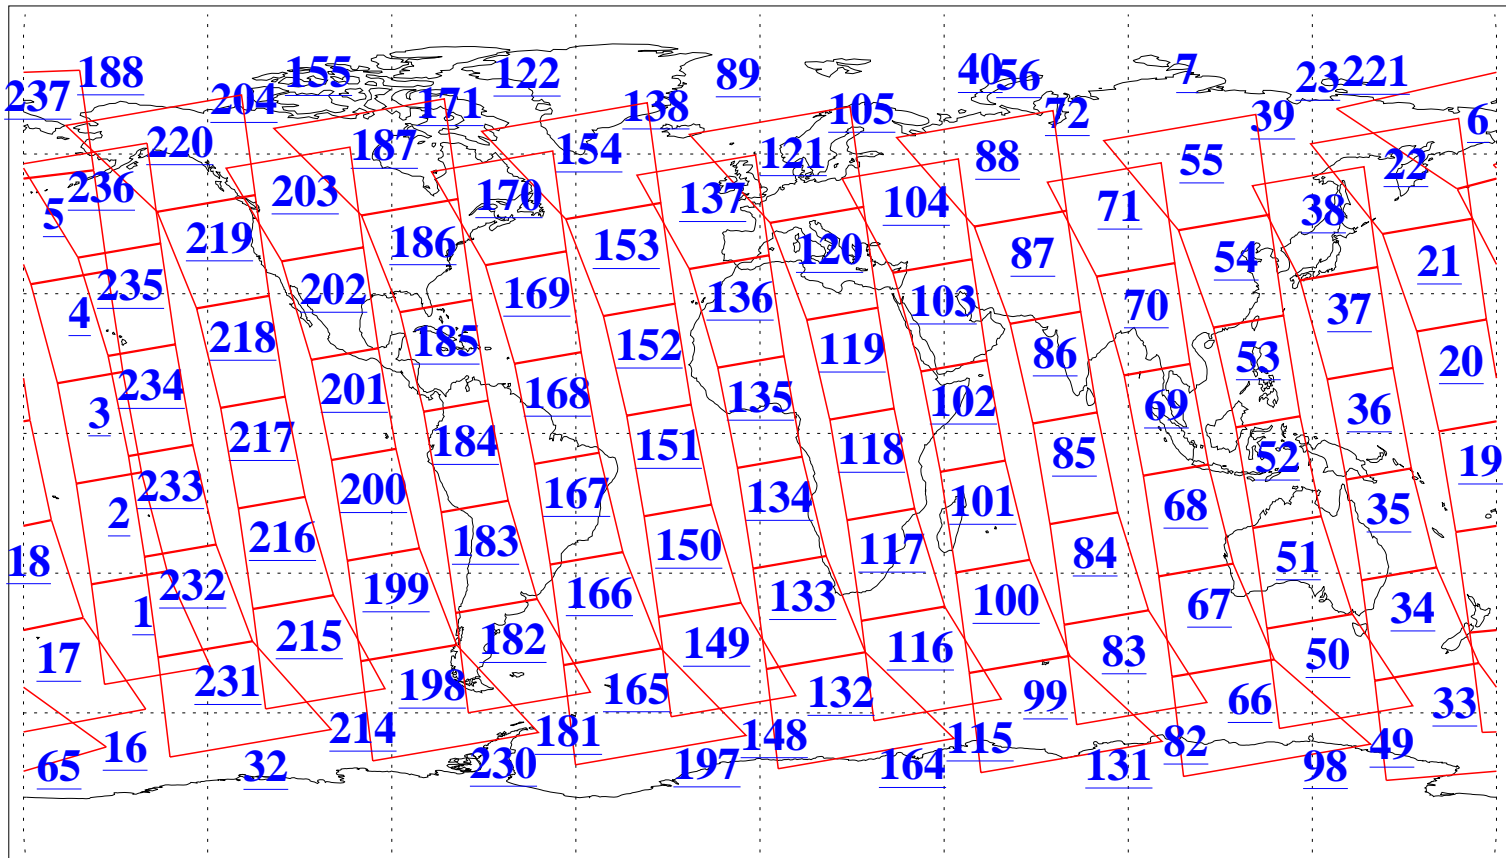

L1B Availability  
AMSU Granules: 240  
HSB Granules: 0  
AIRS Granules: 240

25 May 2011  
DoY 145  
Aqua Day 3308  
Granules: 1 to 120

Granules: 121 to 240

Legend: AMSU Available, HSB Available, AIRS Available

L1B Availability  
AMSU Granules: 240  
HSB Granules: 0  
AIRS Granules: 240

25 May 2011  
DoY 145  
Aqua Day 3308  
Ascending Granules

Descending Granules

Legend: AMSU Available, HSB Available, AIRS Available

L1B Availability  
 AMSU Granules: 240  
 HSB Granules: 0  
 AIRS Granules: 240

25 May 2011  
 DoY 145  
 Aqua Day 3308

Northern Hemisphere Granules

Southern Hemisphere Granules

Legend: AMSU Available, HSB Available, AIRS Available