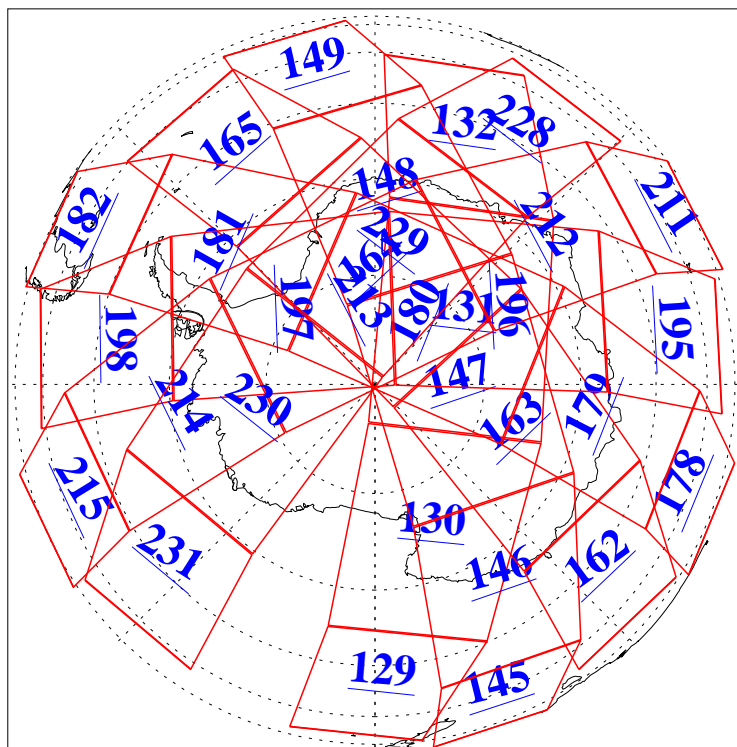

L1B Availability  
AMSU Granules: 240  
HSB Granules: 0  
AIRS Granules: 240

25 May 2011  
DoY 145  
Aqua Day 3308  
Ascending Granules

Descending Granules

Legend: AMSU Available, HSB Available, AIRS Available

L1B Availability  
 AMSU Granules: 240  
 HSB Granules: 0  
 AIRS Granules: 240

25 May 2011  
 DoY 145  
 Aqua Day 3308

Northern Hemisphere Granules

Southern Hemisphere Granules

Legend: AMSU Available, HSB Available, AIRS Available