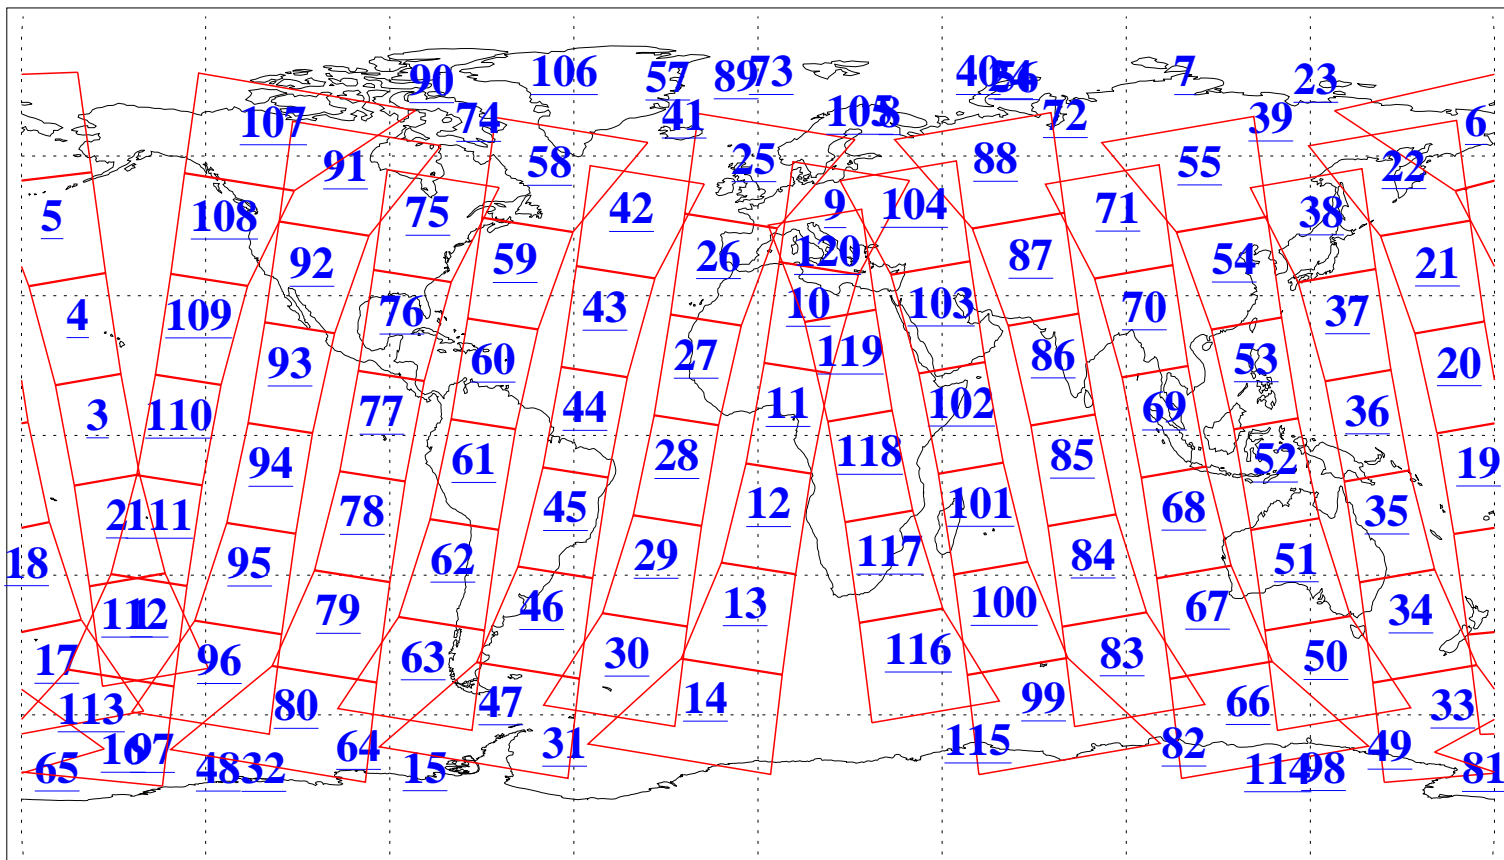

L1B Availability  
AMSU Granules: 240  
HSB Granules: 0  
AIRS Granules: 240

25 May 2011  
DoY 145  
Aqua Day 3308  
Granules: 1 to 120

Granules: 121 to 240

Legend: AMSU Available, HSB Available, AIRS Available

L1B Availability  
AMSU Granules: 240  
HSB Granules: 0  
AIRS Granules: 240

25 May 2011  
DoY 145  
Aqua Day 3308  
Ascending Granules

Descending Granules

Legend: AMSU Available, HSB Available, AIRS Available

L1B Availability  
 AMSU Granules: 240  
 HSB Granules: 0  
 AIRS Granules: 240

25 May 2011  
 DoY 145  
 Aqua Day 3308

Northern Hemisphere Granules

Southern Hemisphere Granules

Legend: AMSU Available, HSB Available, AIRS Available