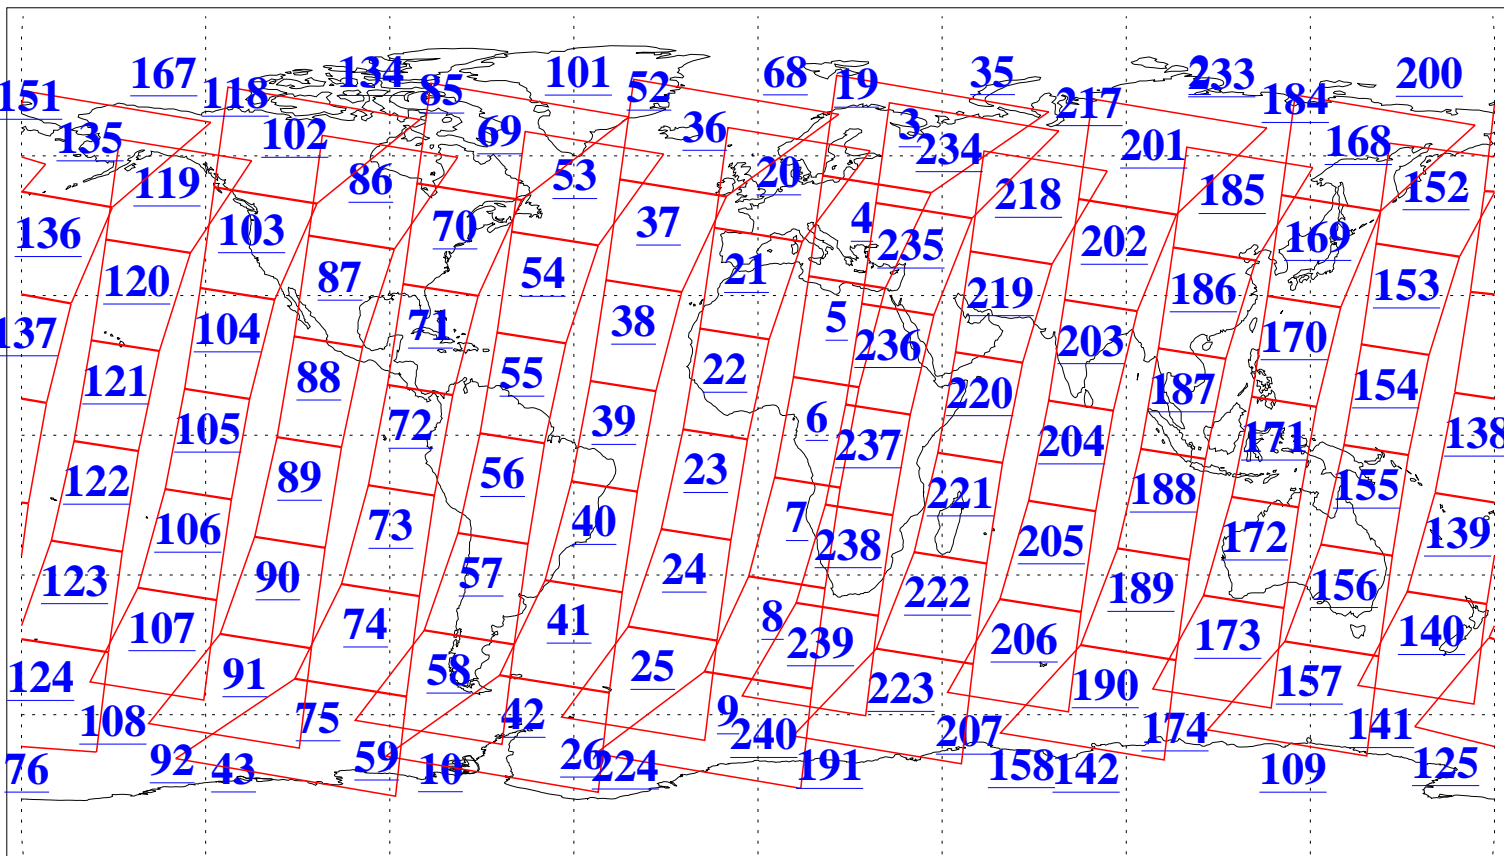

L1B Availability
AMSU Granules: 240
HSB Granules: 0
AIRS Granules: 240

22 May 2011
DoY 142
Aqua Day 3305
Granules: 1 to 120

Granules: 121 to 240

Legend: AMSU Available, HSB Available, AIRS Available

L1B Availability
AMSU Granules: 240
HSB Granules: 0
AIRS Granules: 240

22 May 2011
DoY 142
Aqua Day 3305
Ascending Granules

Descending Granules

Legend: AMSU Available, HSB Available, AIRS Available

L1B Availability
 AMSU Granules: 240
 HSB Granules: 0
 AIRS Granules: 240

22 May 2011
 DoY 142
 Aqua Day 3305

Northern Hemisphere Granules

Southern Hemisphere Granules

Legend: AMSU Available, HSB Available, AIRS Available