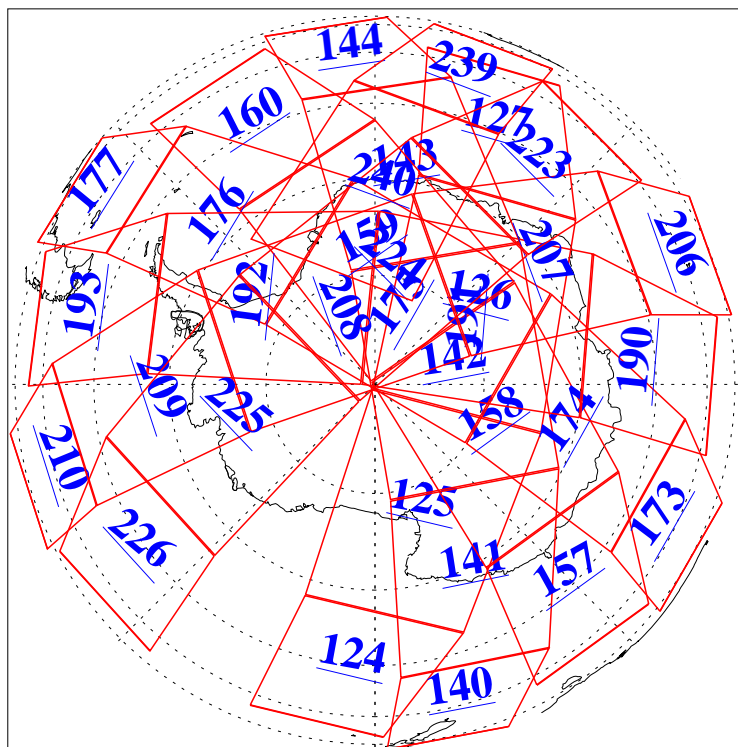

L1B Availability
AMSU Granules: 240
HSB Granules: 0
AIRS Granules: 240

22 May 2011
DoY 142
Aqua Day 3305
Granules: 1 to 120

Granules: 121 to 240

Legend: AMSU Available, HSB Available, AIRS Available

L1B Availability
AMSU Granules: 240
HSB Granules: 0
AIRS Granules: 240

22 May 2011
DoY 142
Aqua Day 3305
Ascending Granules

Descending Granules

Legend: AMSU Available, HSB Available, AIRS Available

L1B Availability
 AMSU Granules: 240
 HSB Granules: 0
 AIRS Granules: 240

22 May 2011
 DoY 142
 Aqua Day 3305

Northern Hemisphere Granules

Southern Hemisphere Granules

Legend: AMSU Available, HSB Available, AIRS Available