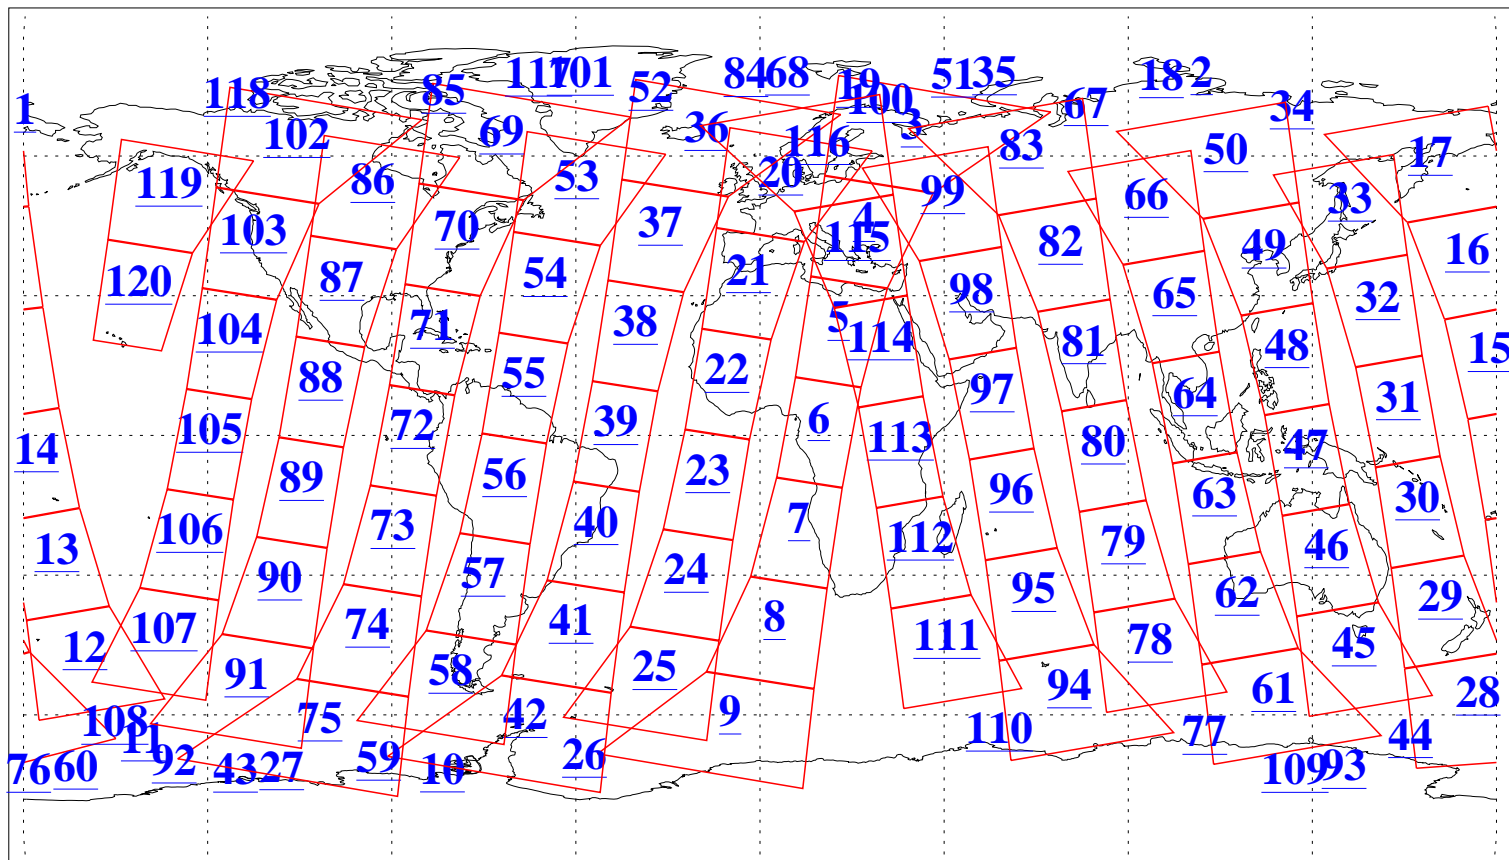

L1B Availability
AMSU Granules: 240
HSB Granules: 0
AIRS Granules: 240

22 May 2011
DoY 142
Aqua Day 3305
Granules: 1 to 120

Granules: 121 to 240

Legend: AMSU Available, HSB Available, AIRS Available

L1B Availability
AMSU Granules: 240
HSB Granules: 0
AIRS Granules: 240

22 May 2011
DoY 142
Aqua Day 3305
Ascending Granules

Descending Granules

Legend: AMSU Available, HSB Available, AIRS Available

L1B Availability
 AMSU Granules: 240
 HSB Granules: 0
 AIRS Granules: 240

22 May 2011
 DoY 142
 Aqua Day 3305

Northern Hemisphere Granules

Southern Hemisphere Granules

Legend: AMSU Available, HSB Available, AIRS Available