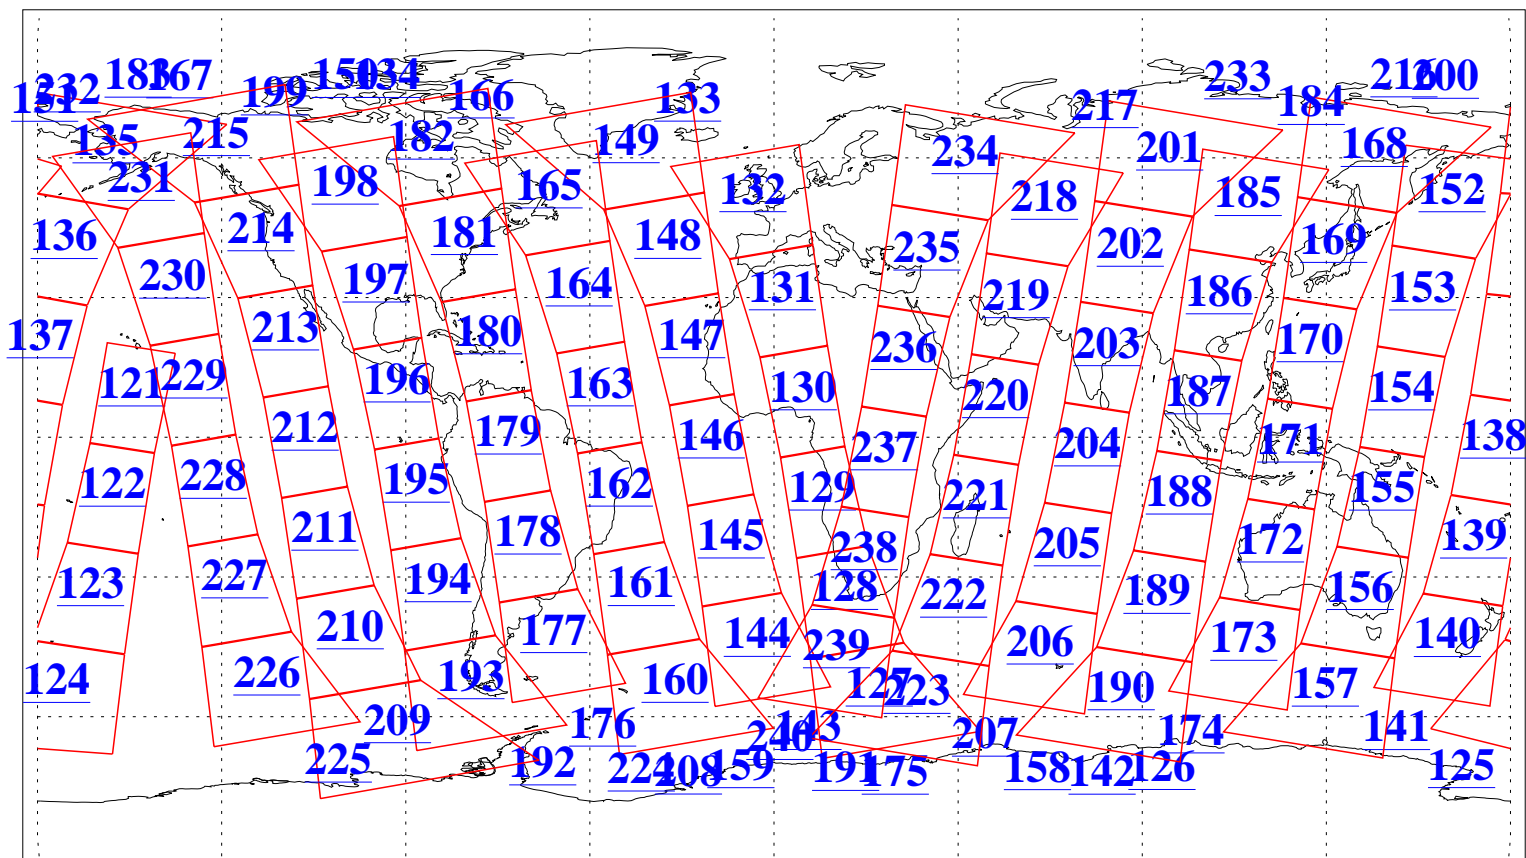

L1B Availability
AMSU Granules: 240
HSB Granules: 0
AIRS Granules: 240

22 May 2011
DoY 142
Aqua Day 3305
Granules: 1 to 120

Granules: 121 to 240

Legend: AMSU Available, HSB Available, AIRS Available

L1B Availability
AMSU Granules: 240
HSB Granules: 0
AIRS Granules: 240

22 May 2011
DoY 142
Aqua Day 3305
Ascending Granules

Descending Granules

Legend: AMSU Available, HSB Available, AIRS Available

L1B Availability
 AMSU Granules: 240
 HSB Granules: 0
 AIRS Granules: 240

22 May 2011
 DoY 142
 Aqua Day 3305