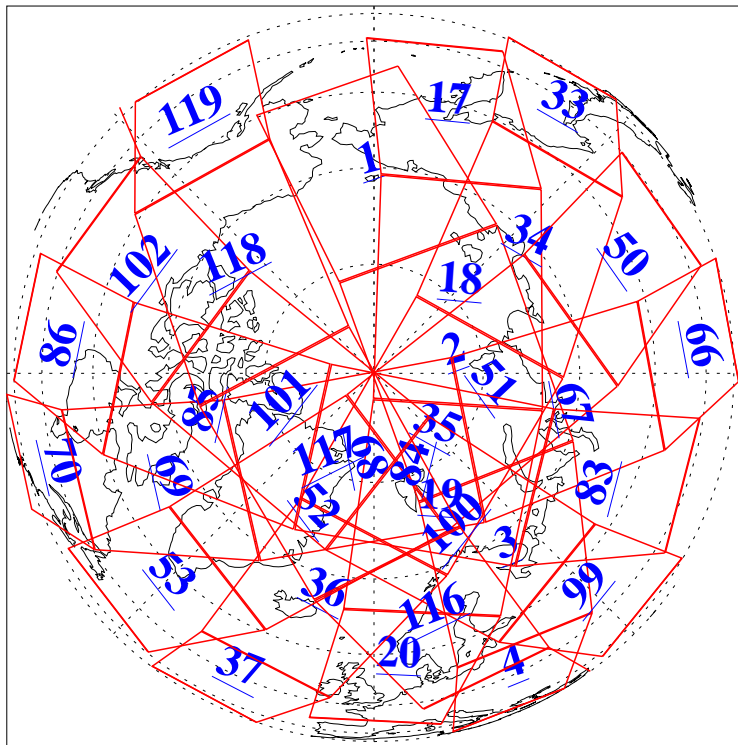

L1B Availability
AMSU Granules: 240
HSB Granules: 0
AIRS Granules: 240

22 May 2011
DoY 142
Aqua Day 3305
Granules: 1 to 120

Granules: 121 to 240

Legend: AMSU Available, HSB Available, AIRS Available

L1B Availability
AMSU Granules: 240
HSB Granules: 0
AIRS Granules: 240

22 May 2011
DoY 142
Aqua Day 3305
Ascending Granules

Descending Granules

Legend: AMSU Available, HSB Available, AIRS Available

L1B Availability
 AMSU Granules: 240
 HSB Granules: 0
 AIRS Granules: 240

22 May 2011
 DoY 142
 Aqua Day 3305

Northern Hemisphere Granules

Southern Hemisphere Granules

Legend: AMSU Available, HSB Available, AIRS Available