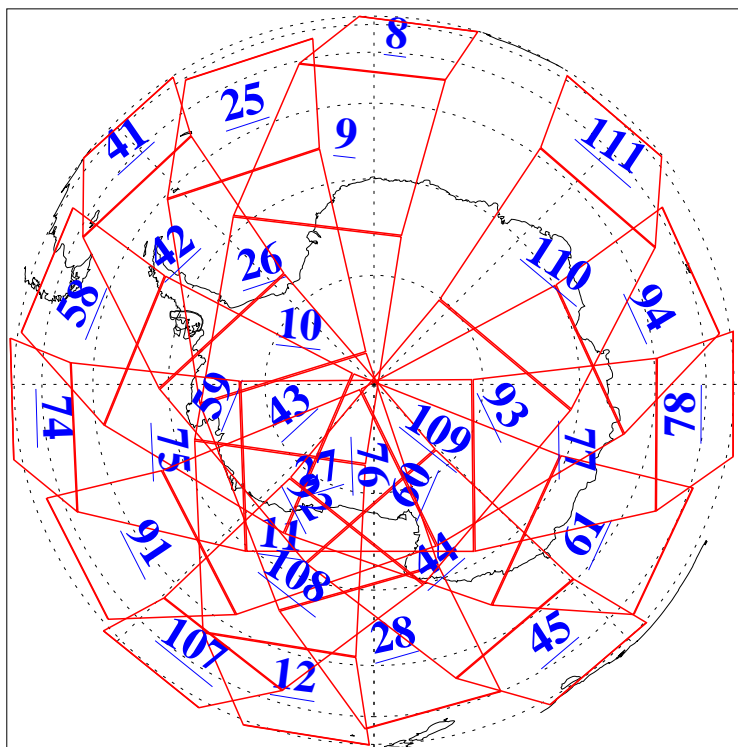

L1B Availability
AMSU Granules: 240
HSB Granules: 0
AIRS Granules: 240

22 May 2011
DoY 142
Aqua Day 3305
Granules: 1 to 120

Granules: 121 to 240

Legend: AMSU Available, HSB Available, AIRS Available

L1B Availability
AMSU Granules: 240
HSB Granules: 0
AIRS Granules: 240

22 May 2011
DoY 142
Aqua Day 3305
Ascending Granules

Descending Granules

Legend: AMSU Available, HSB Available, AIRS Available

L1B Availability
 AMSU Granules: 240
 HSB Granules: 0
 AIRS Granules: 240

22 May 2011
 DoY 142
 Aqua Day 3305

Northern Hemisphere Granules

Southern Hemisphere Granules

Legend: AMSU Available, HSB Available, AIRS Available