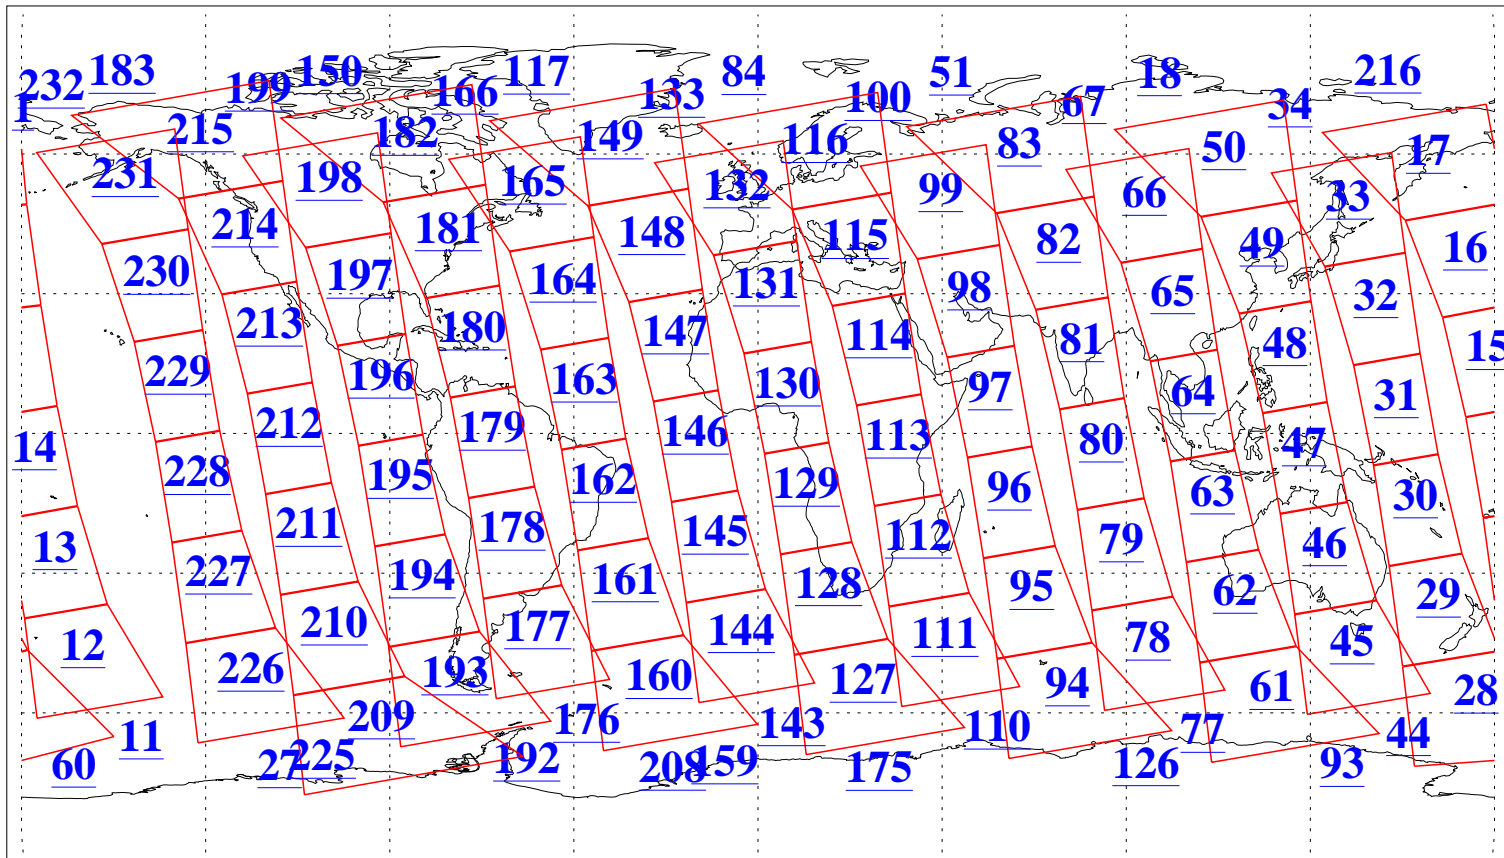

L1B Availability
AMSU Granules: 240
HSB Granules: 0
AIRS Granules: 240

22 May 2011
DoY 142
Aqua Day 3305
Granules: 1 to 120

Granules: 121 to 240

Legend: AMSU Available, HSB Available, AIRS Available

L1B Availability
AMSU Granules: 240
HSB Granules: 0
AIRS Granules: 240

22 May 2011
DoY 142
Aqua Day 3305
Ascending Granules

Descending Granules

Legend: AMSU Available, HSB Available, AIRS Available

L1B Availability
 AMSU Granules: 240
 HSB Granules: 0
 AIRS Granules: 240

22 May 2011
 DoY 142
 Aqua Day 3305

Northern Hemisphere Granules

Southern Hemisphere Granules

Legend: AMSU Available, HSB Available, AIRS Available