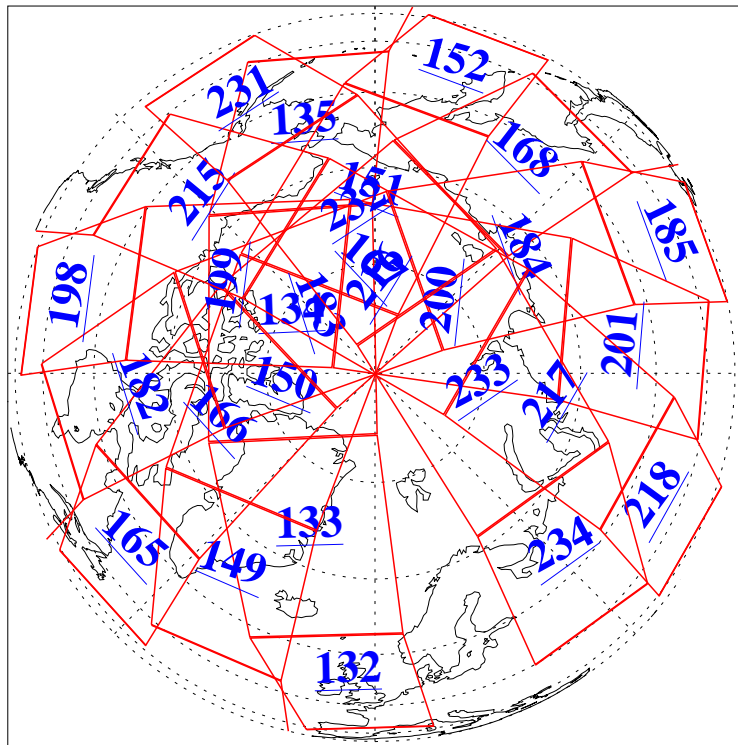

22 May 2011
DoY 142
Aqua Day 3305
Ascending Granules

Descending Granules

Legend: AMSU Available, HSB Available, AIRS Available

L1B Availability
 AMSU Granules: 240
 HSB Granules: 0
 AIRS Granules: 240

22 May 2011
 DoY 142
 Aqua Day 3305

Northern Hemisphere Granules

Southern Hemisphere Granules

Legend: AMSU Available, HSB Available, AIRS Available