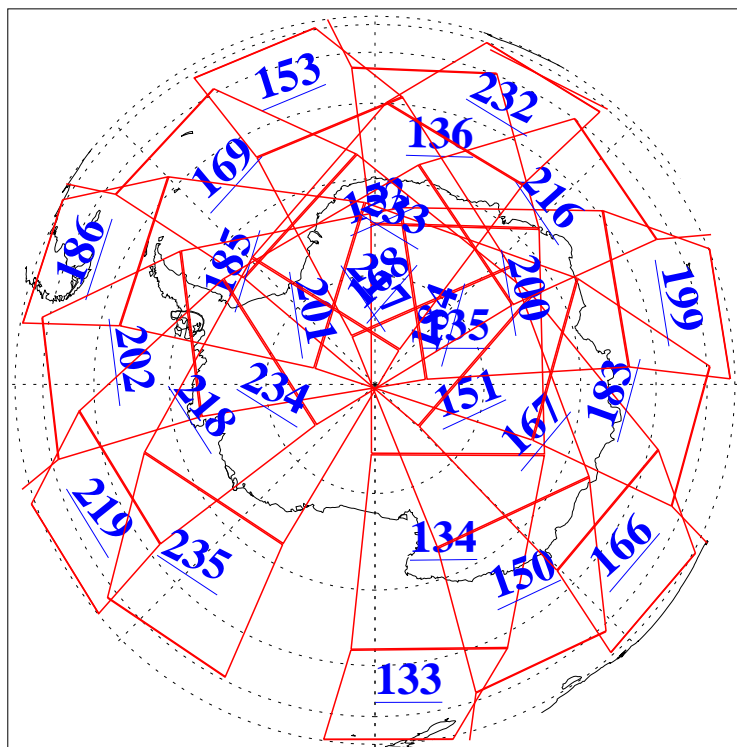

L1B Availability  
AMSU Granules: 240  
HSB Granules: 0  
AIRS Granules: 240

21 May 2011  
DoY 141  
Aqua Day 3304  
Granules: 1 to 120

Granules: 121 to 240

Legend: AMSU Available, HSB Available, AIRS Available

L1B Availability  
AMSU Granules: 240  
HSB Granules: 0  
AIRS Granules: 240

21 May 2011  
DoY 141  
Aqua Day 3304  
Ascending Granules

Descending Granules

Legend: AMSU Available, HSB Available, AIRS Available

L1B Availability  
 AMSU Granules: 240  
 HSB Granules: 0  
 AIRS Granules: 240

21 May 2011  
 DoY 141  
 Aqua Day 3304

Northern Hemisphere Granules

Southern Hemisphere Granules

Legend: AMSU Available, HSB Available, AIRS Available