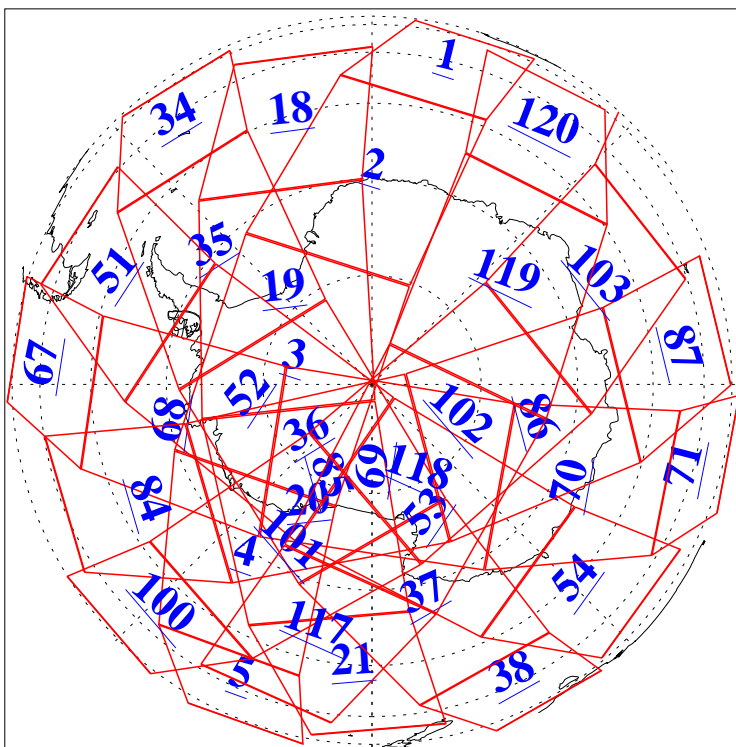

L1B Availability  
AMSU Granules: 240  
HSB Granules: 0  
AIRS Granules: 240

21 May 2011  
DoY 141  
Aqua Day 3304  
Granules: 1 to 120

Granules: 121 to 240

Legend: AMSU Available, HSB Available, AIRS Available

L1B Availability  
AMSU Granules: 240  
HSB Granules: 0  
AIRS Granules: 240

21 May 2011  
DoY 141  
Aqua Day 3304  
Ascending Granules

Descending Granules

Legend: AMSU Available, HSB Available, AIRS Available

L1B Availability  
 AMSU Granules: 240  
 HSB Granules: 0  
 AIRS Granules: 240

21 May 2011  
 DoY 141  
 Aqua Day 3304

Northern Hemisphere Granules

Southern Hemisphere Granules

Legend: AMSU Available, HSB Available, AIRS Available