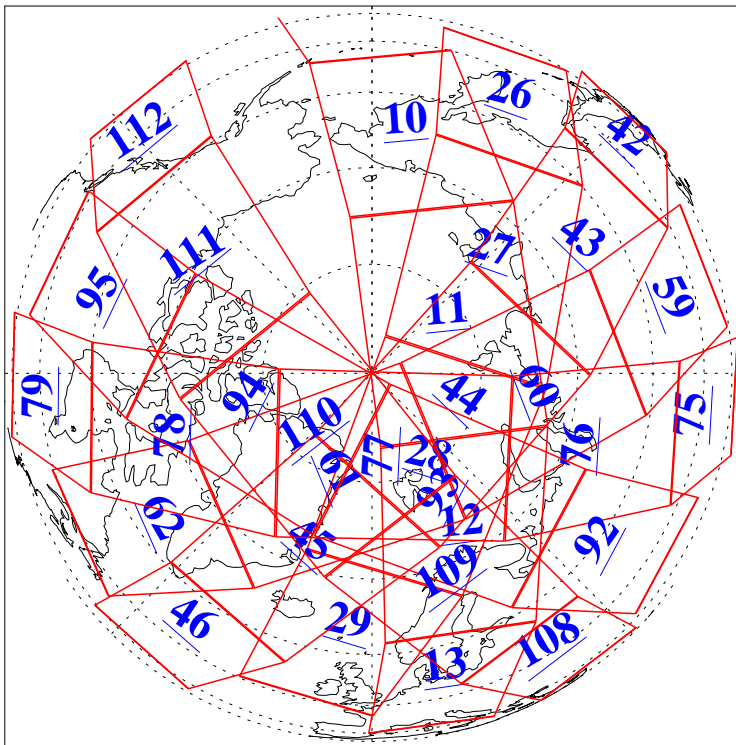

L1B Availability  
AMSU Granules: 240  
HSB Granules: 0  
AIRS Granules: 240

21 May 2011  
DoY 141  
Aqua Day 3304  
Granules: 1 to 120

Granules: 121 to 240

Legend: AMSU Available, HSB Available, AIRS Available

L1B Availability  
AMSU Granules: 240  
HSB Granules: 0  
AIRS Granules: 240

21 May 2011  
DoY 141  
Aqua Day 3304  
Ascending Granules

Descending Granules

Legend: AMSU Available, HSB Available, AIRS Available

L1B Availability  
 AMSU Granules: 240  
 HSB Granules: 0  
 AIRS Granules: 240

21 May 2011  
 DoY 141  
 Aqua Day 3304

Northern Hemisphere Granules

Southern Hemisphere Granules

Legend: AMSU Available, HSB Available, AIRS Available