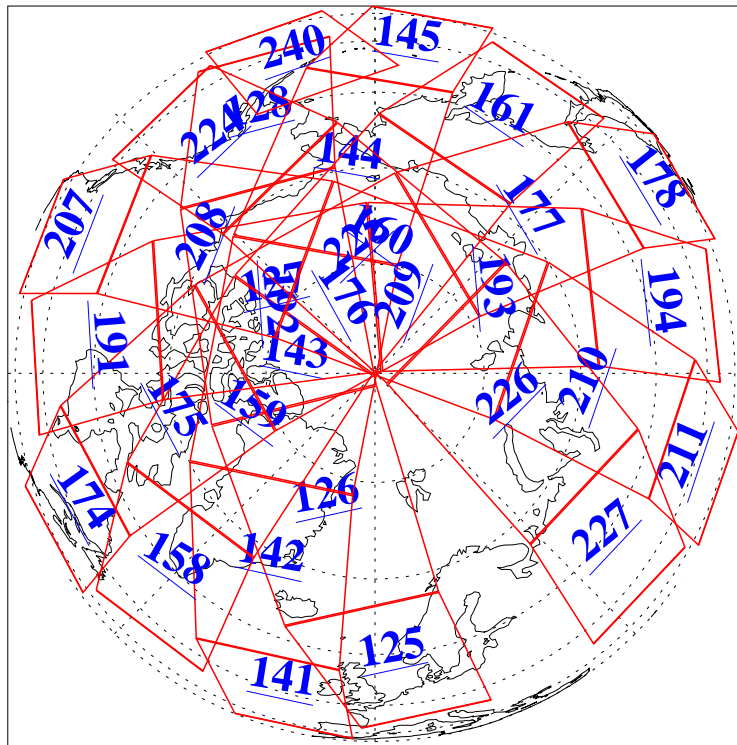

L1B Availability  
AMSU Granules: 240  
HSB Granules: 0  
AIRS Granules: 240

21 May 2011  
DoY 141  
Aqua Day 3304  
Ascending Granules

Descending Granules

Legend: AMSU Available, HSB Available, AIRS Available

L1B Availability  
 AMSU Granules: 240  
 HSB Granules: 0  
 AIRS Granules: 240

21 May 2011  
 DoY 141  
 Aqua Day 3304

Northern Hemisphere Granules

Southern Hemisphere Granules

Legend: AMSU Available, HSB Available, AIRS Available