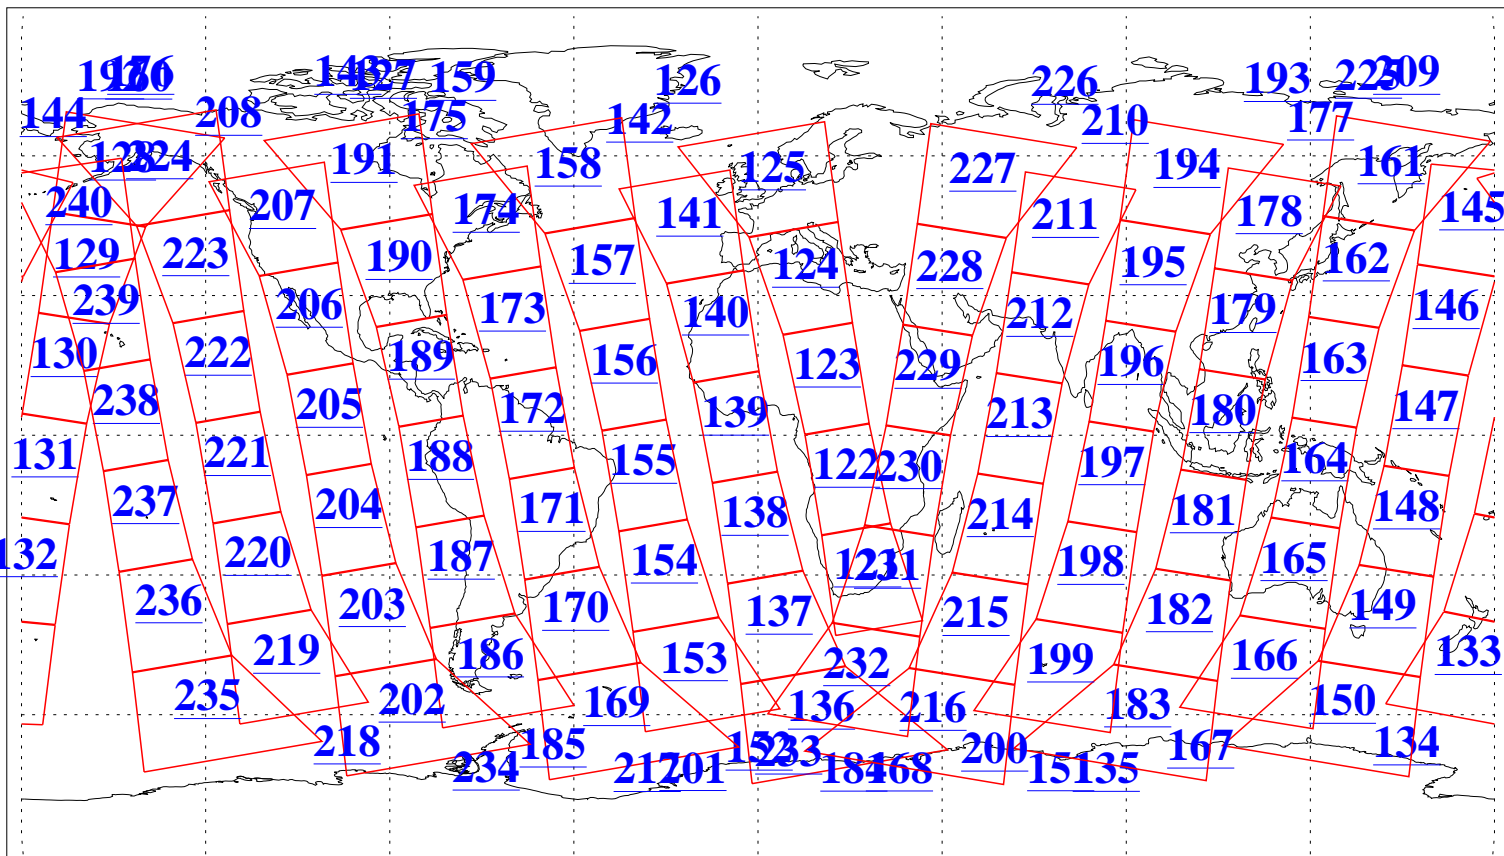

L1B Availability  
AMSU Granules: 240  
HSB Granules: 0  
AIRS Granules: 240

21 May 2011  
DoY 141  
Aqua Day 3304  
Granules: 1 to 120

Granules: 121 to 240

Legend: AMSU Available, HSB Available, AIRS Available

L1B Availability  
AMSU Granules: 240  
HSB Granules: 0  
AIRS Granules: 240

21 May 2011  
DoY 141  
Aqua Day 3304  
Ascending Granules

Descending Granules

Legend: AMSU Available, HSB Available, AIRS Available

L1B Availability  
 AMSU Granules: 240  
 HSB Granules: 0  
 AIRS Granules: 240

21 May 2011  
 DoY 141  
 Aqua Day 3304

Northern Hemisphere Granules

Southern Hemisphere Granules

Legend: AMSU Available, HSB Available, AIRS Available