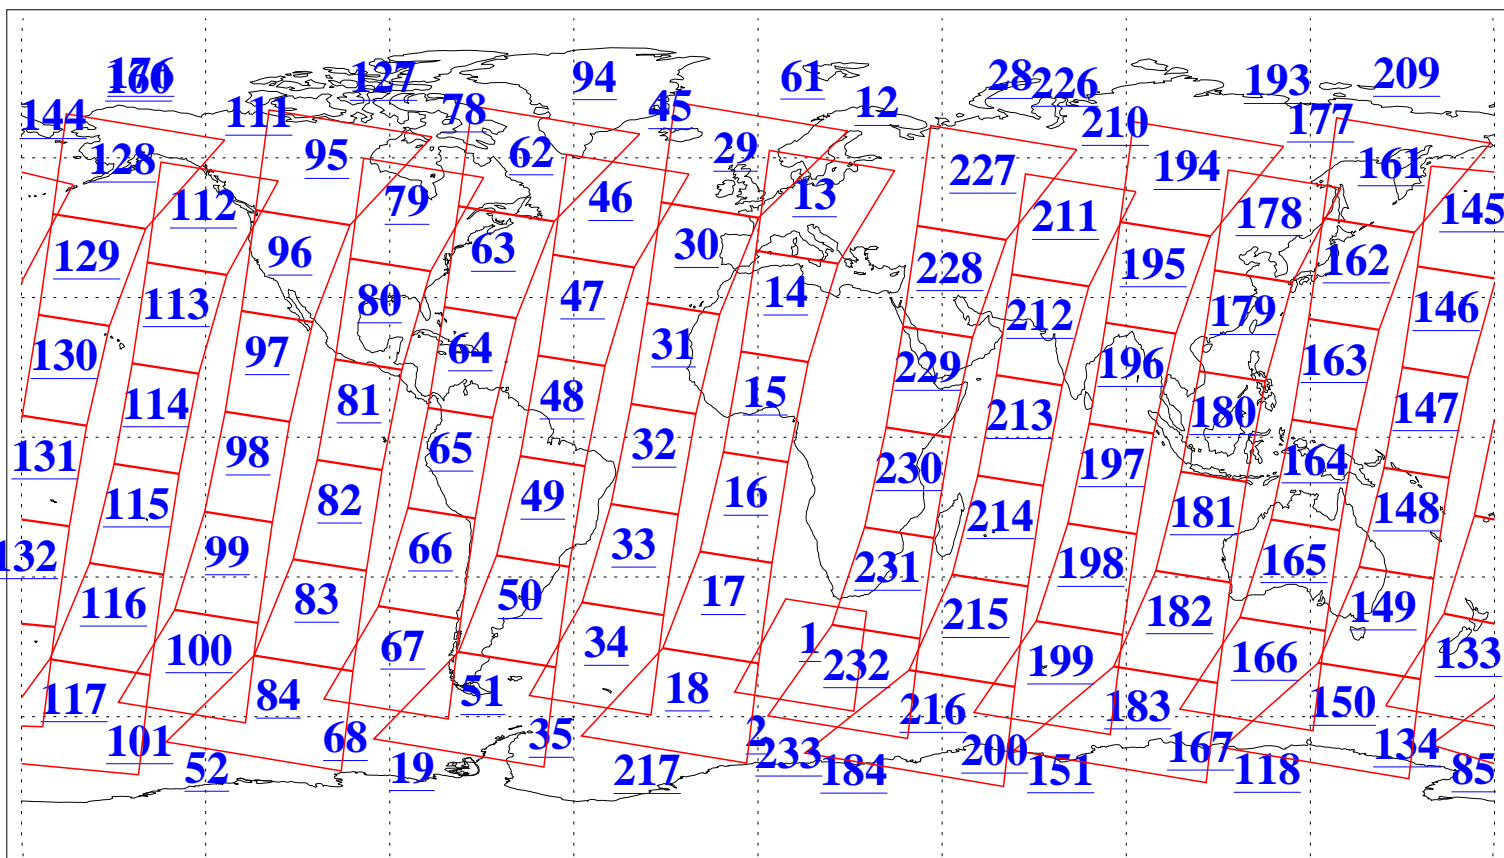

L1B Availability  
AMSU Granules: 240  
HSB Granules: 0  
AIRS Granules: 240

21 May 2011  
DoY 141  
Aqua Day 3304  
Granules: 1 to 120

Granules: 121 to 240

Legend: AMSU Available, HSB Available, AIRS Available

L1B Availability  
AMSU Granules: 240  
HSB Granules: 0  
AIRS Granules: 240

21 May 2011  
DoY 141  
Aqua Day 3304  
Ascending Granules

Descending Granules

Legend: AMSU Available, HSB Available, AIRS Available

L1B Availability  
 AMSU Granules: 240  
 HSB Granules: 0  
 AIRS Granules: 240

21 May 2011  
 DoY 141  
 Aqua Day 3304

Northern Hemisphere Granules

Southern Hemisphere Granules

Legend: AMSU Available, HSB Available, AIRS Available