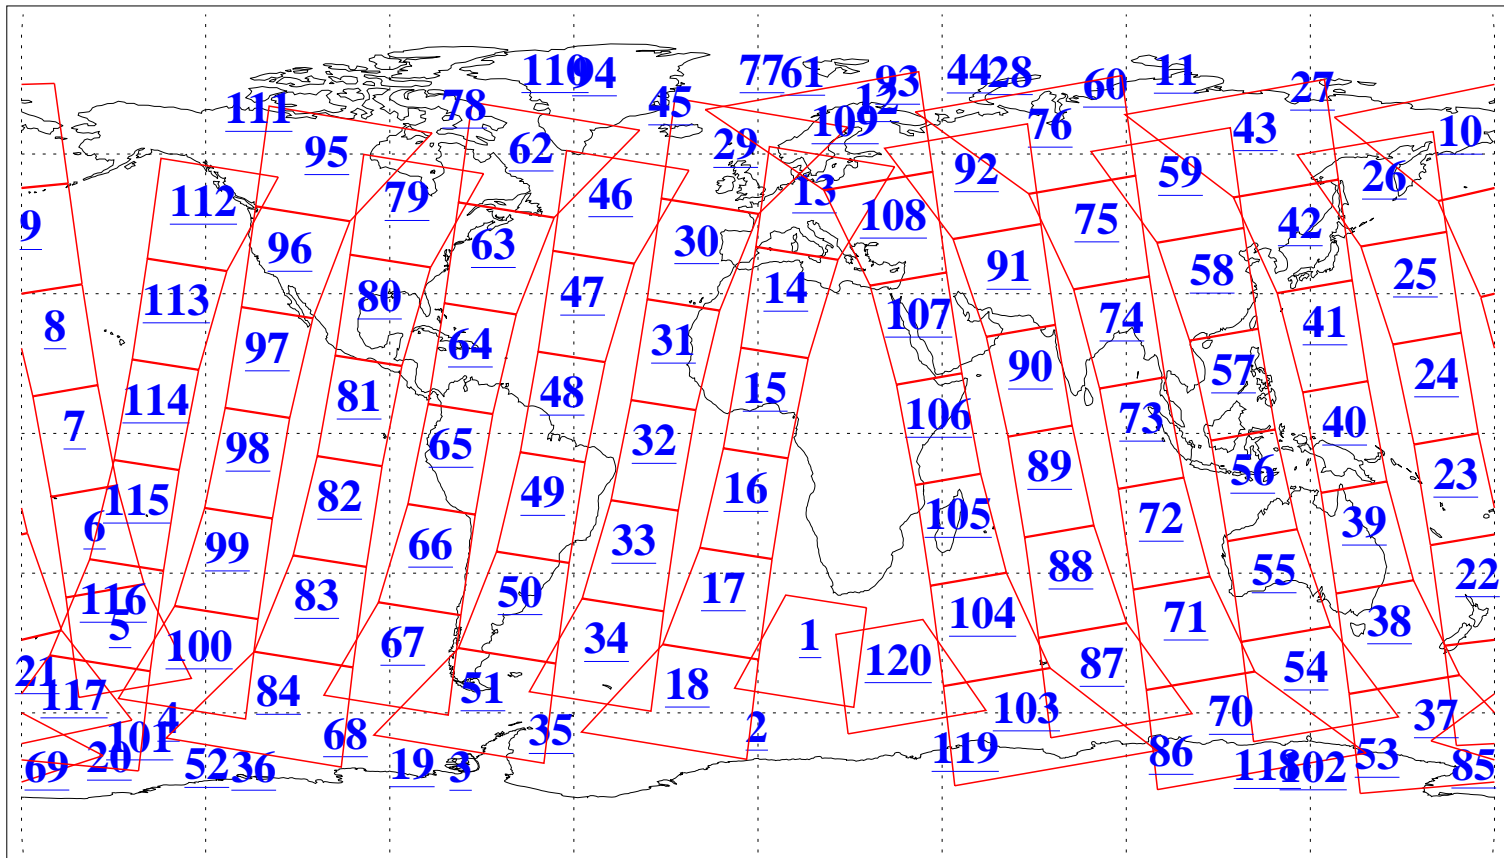

L1B Availability  
AMSU Granules: 240  
HSB Granules: 0  
AIRS Granules: 240

21 May 2011  
DoY 141  
Aqua Day 3304  
Granules: 1 to 120

Granules: 121 to 240

Legend: AMSU Available, HSB Available, AIRS Available

L1B Availability  
AMSU Granules: 240  
HSB Granules: 0  
AIRS Granules: 240

21 May 2011  
DoY 141  
Aqua Day 3304  
Ascending Granules

Descending Granules

Legend: AMSU Available, HSB Available, AIRS Available

L1B Availability  
 AMSU Granules: 240  
 HSB Granules: 0  
 AIRS Granules: 240

21 May 2011  
 DoY 141  
 Aqua Day 3304

Northern Hemisphere Granules

Southern Hemisphere Granules

Legend: AMSU Available, HSB Available, AIRS Available