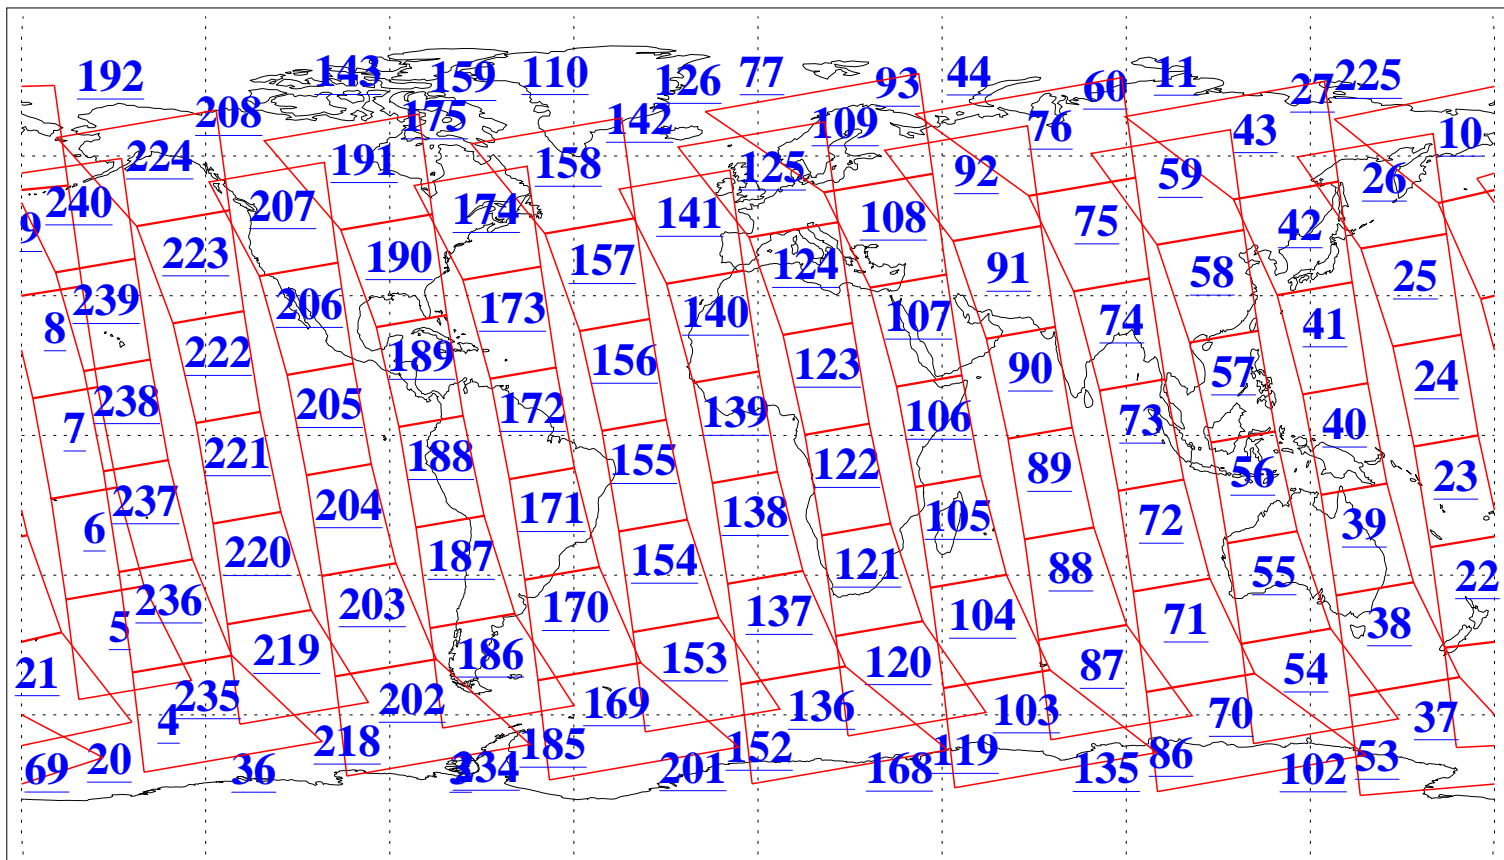

L1B Availability  
AMSU Granules: 240  
HSB Granules: 0  
AIRS Granules: 240

21 May 2011  
DoY 141  
Aqua Day 3304  
Granules: 1 to 120

Granules: 121 to 240

Legend: AMSU Available, HSB Available, AIRS Available

L1B Availability  
AMSU Granules: 240  
HSB Granules: 0  
AIRS Granules: 240

21 May 2011  
DoY 141  
Aqua Day 3304  
Ascending Granules

Descending Granules

Legend: AMSU Available, HSB Available, AIRS Available

L1B Availability  
 AMSU Granules: 240  
 HSB Granules: 0  
 AIRS Granules: 240

21 May 2011  
 DoY 141  
 Aqua Day 3304

Northern Hemisphere Granules

Southern Hemisphere Granules

Legend: AMSU Available, HSB Available, AIRS Available