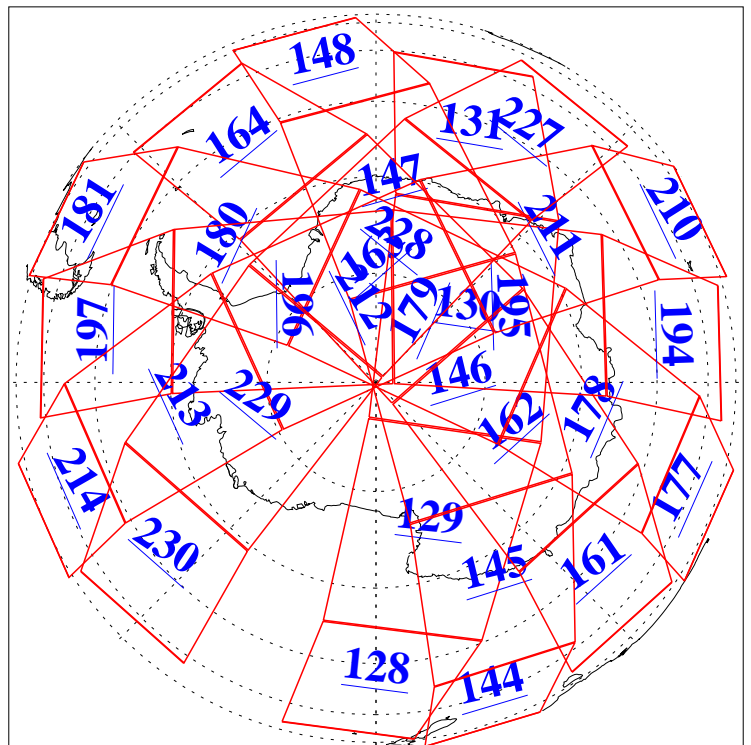

18 May 2011
DoY 138
Aqua Day 3301
Ascending Granules

Descending Granules

Legend: AMSU Available, HSB Available, AIRS Available

L1B Availability
 AMSU Granules: 240
 HSB Granules: 0
 AIRS Granules: 240

18 May 2011
 DoY 138
 Aqua Day 3301

Northern Hemisphere Granules

Southern Hemisphere Granules

Legend: AMSU Available, HSB Available, AIRS Available