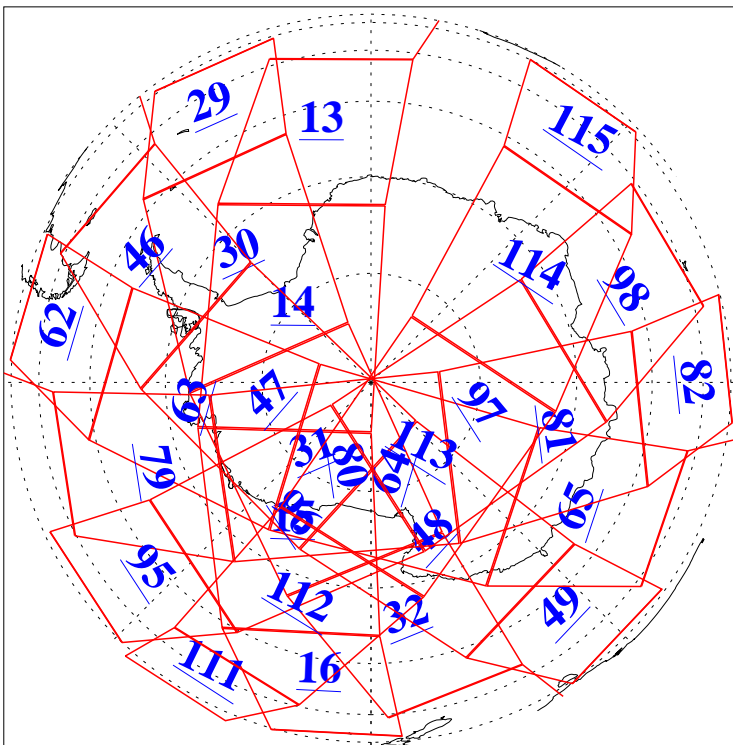

L1B Availability
AMSU Granules: 240
HSB Granules: 0
AIRS Granules: 240

18 May 2011
DoY 138
Aqua Day 3301
Granules: 1 to 120

Granules: 121 to 240

Legend: AMSU Available, HSB Available, AIRS Available

L1B Availability
AMSU Granules: 240
HSB Granules: 0
AIRS Granules: 240

18 May 2011
DoY 138
Aqua Day 3301
Ascending Granules

Descending Granules

Legend: AMSU Available, HSB Available, AIRS Available

L1B Availability
 AMSU Granules: 240
 HSB Granules: 0
 AIRS Granules: 240

18 May 2011
 DoY 138
 Aqua Day 3301

Northern Hemisphere Granules

Southern Hemisphere Granules

Legend: AMSU Available, HSB Available, AIRS Available