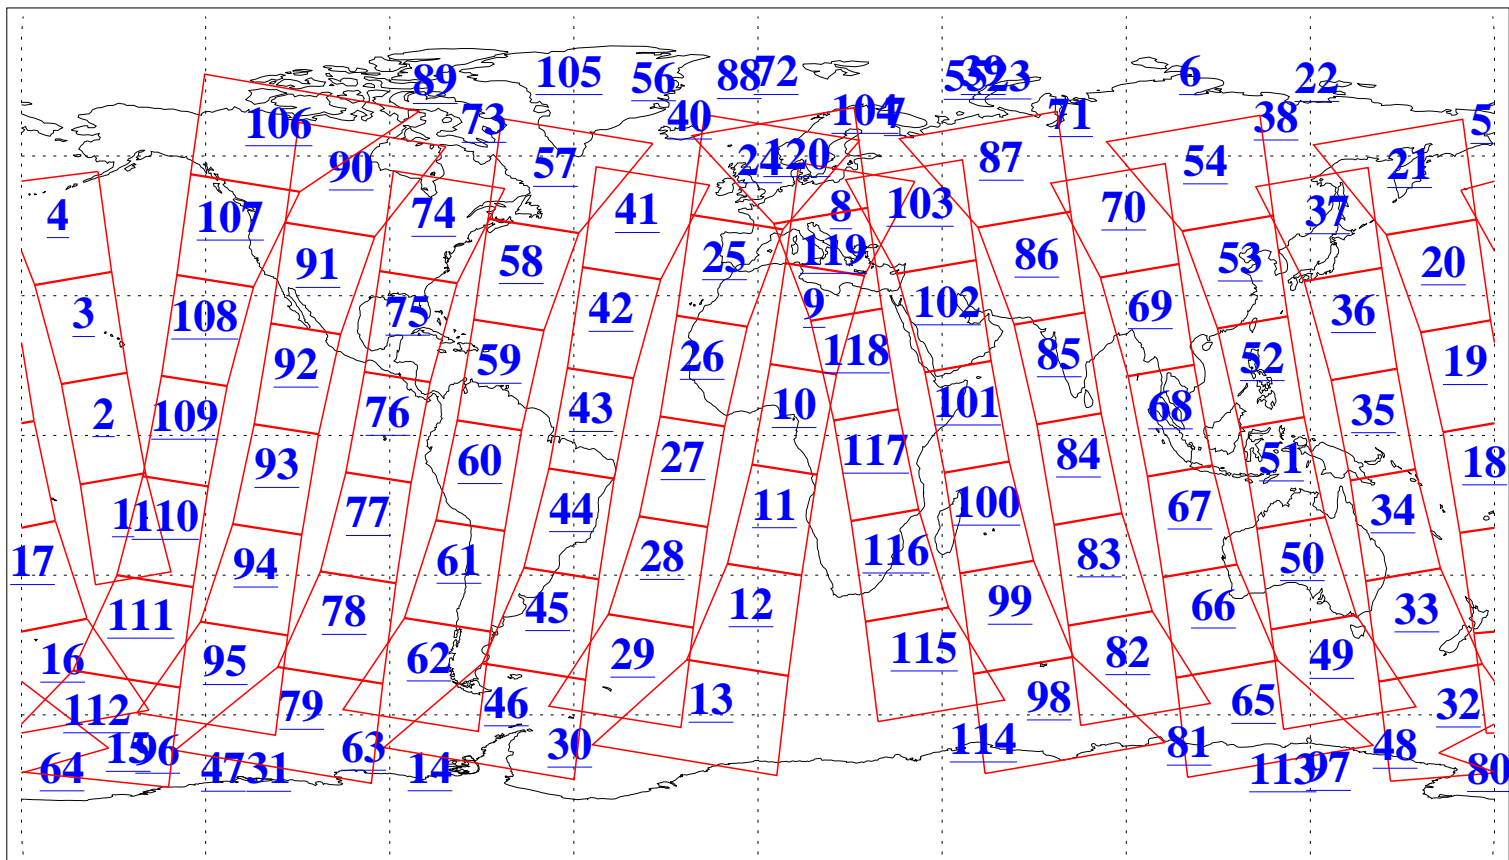

L1B Availability
AMSU Granules: 240
HSB Granules: 0
AIRS Granules: 240

18 May 2011
DoY 138
Aqua Day 3301
Granules: 1 to 120

Granules: 121 to 240

Legend: AMSU Available, HSB Available, AIRS Available

L1B Availability
AMSU Granules: 240
HSB Granules: 0
AIRS Granules: 240

18 May 2011
DoY 138
Aqua Day 3301
Ascending Granules

Descending Granules

Legend: AMSU Available, HSB Available, AIRS Available

L1B Availability
 AMSU Granules: 240
 HSB Granules: 0
 AIRS Granules: 240

18 May 2011
 DoY 138
 Aqua Day 3301

Northern Hemisphere Granules

Southern Hemisphere Granules

Legend: AMSU Available, HSB Available, AIRS Available