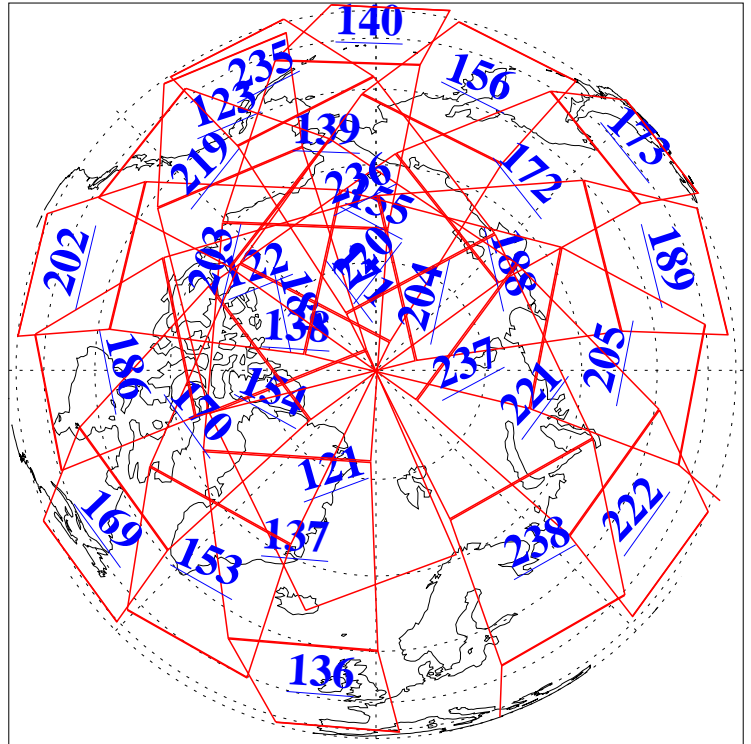

18 May 2011
DoY 138
Aqua Day 3301
Ascending Granules

Descending Granules

Legend: AMSU Available, HSB Available, AIRS Available

L1B Availability
 AMSU Granules: 240
 HSB Granules: 0
 AIRS Granules: 240

18 May 2011
 DoY 138
 Aqua Day 3301

Northern Hemisphere Granules

Southern Hemisphere Granules

Legend: AMSU Available, HSB Available, AIRS Available