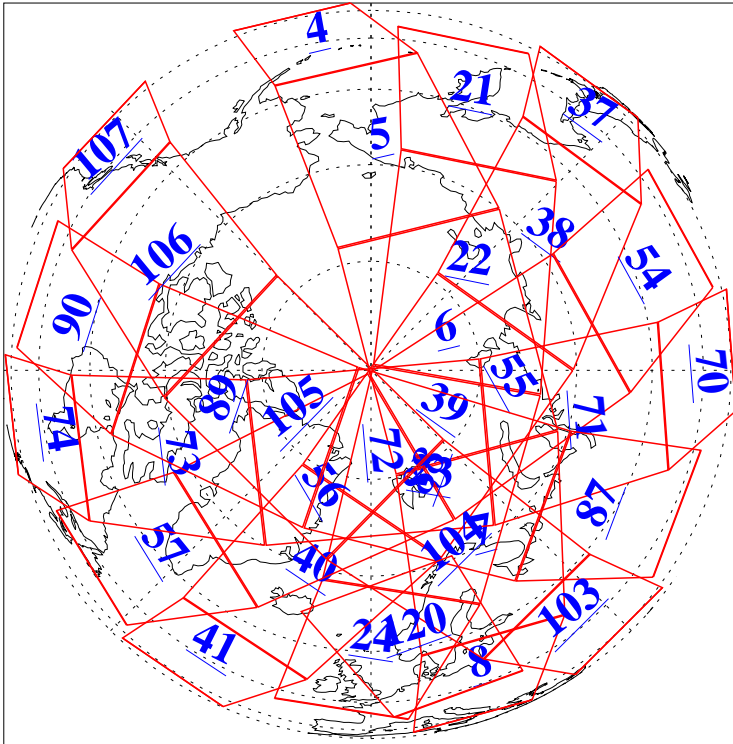

L1B Availability
AMSU Granules: 240
HSB Granules: 0
AIRS Granules: 240

18 May 2011
DoY 138
Aqua Day 3301
Granules: 1 to 120

Granules: 121 to 240

Legend: AMSU Available, HSB Available, AIRS Available

L1B Availability
AMSU Granules: 240
HSB Granules: 0
AIRS Granules: 240

18 May 2011
DoY 138
Aqua Day 3301
Ascending Granules

Descending Granules

Legend: AMSU Available, HSB Available, AIRS Available

L1B Availability
 AMSU Granules: 240
 HSB Granules: 0
 AIRS Granules: 240

18 May 2011
 DoY 138
 Aqua Day 3301

Northern Hemisphere Granules

Southern Hemisphere Granules

Legend: AMSU Available, HSB Available, AIRS Available