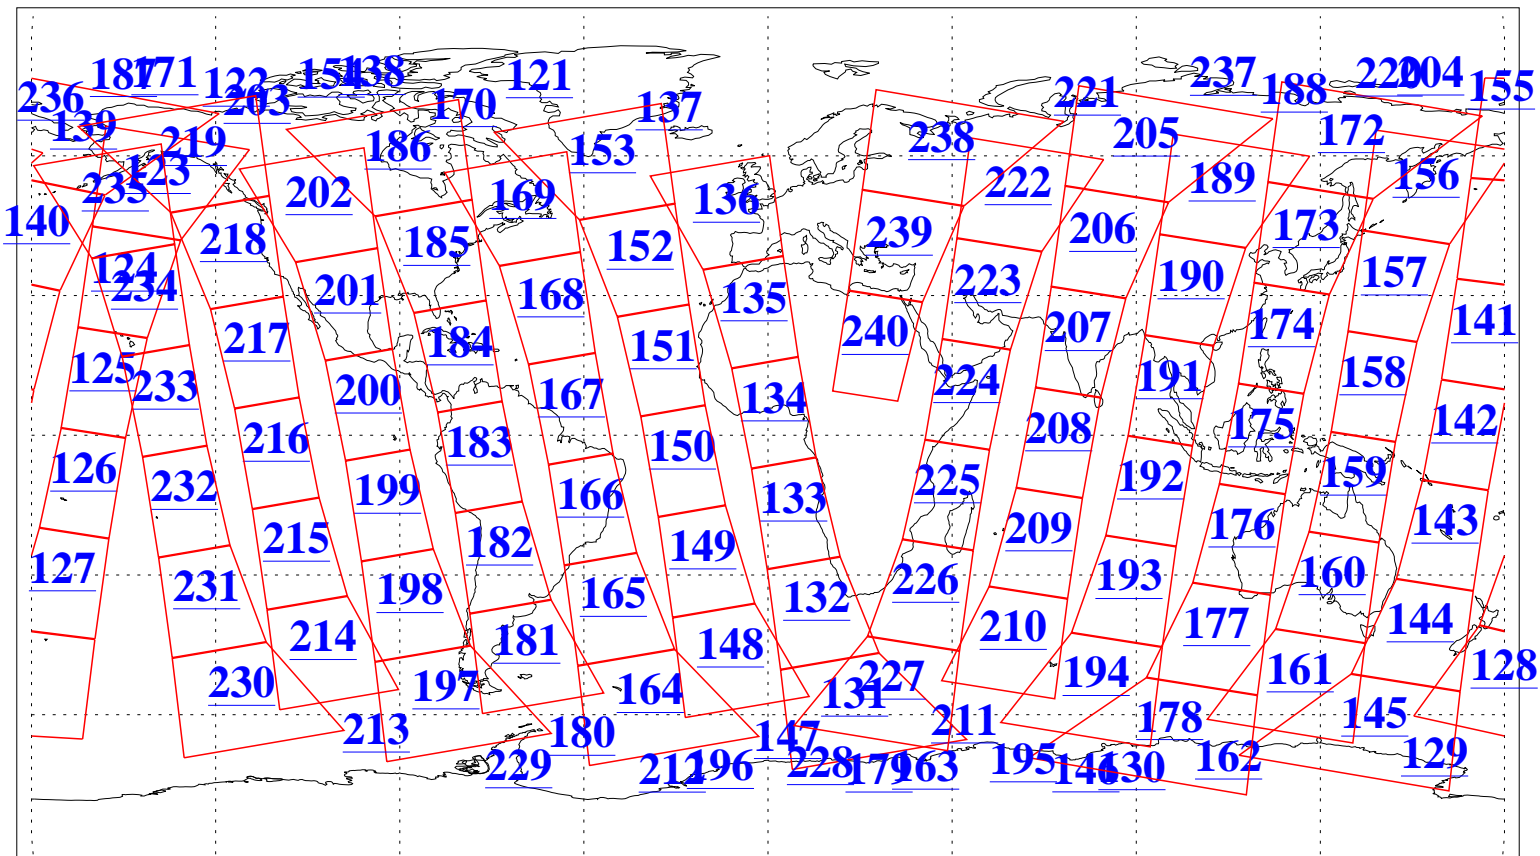

L1B Availability
AMSU Granules: 240
HSB Granules: 0
AIRS Granules: 240

18 May 2011
DoY 138
Aqua Day 3301
Granules: 1 to 120

Granules: 121 to 240

Legend: AMSU Available, HSB Available, AIRS Available

L1B Availability
AMSU Granules: 240
HSB Granules: 0
AIRS Granules: 240

18 May 2011
DoY 138
Aqua Day 3301
Ascending Granules

Descending Granules

Legend: AMSU Available, HSB Available, AIRS Available

L1B Availability
 AMSU Granules: 240
 HSB Granules: 0
 AIRS Granules: 240

18 May 2011
 DoY 138
 Aqua Day 3301

Northern Hemisphere Granules

Southern Hemisphere Granules

Legend: AMSU Available, HSB Available, AIRS Available