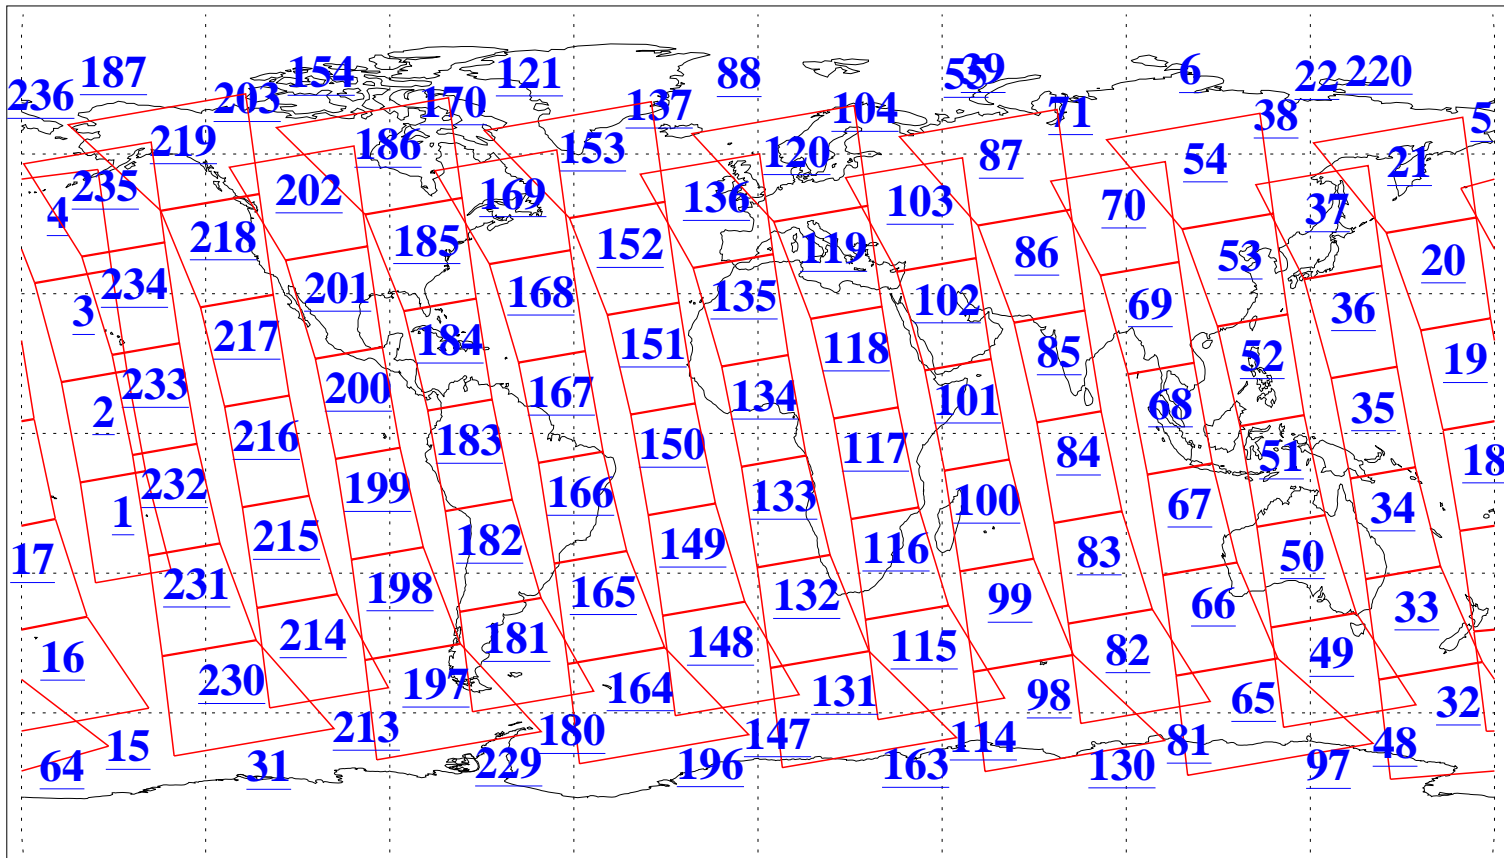

L1B Availability
AMSU Granules: 240
HSB Granules: 0
AIRS Granules: 240

18 May 2011
DoY 138
Aqua Day 3301
Granules: 1 to 120

Granules: 121 to 240

Legend: AMSU Available, HSB Available, AIRS Available

L1B Availability
AMSU Granules: 240
HSB Granules: 0
AIRS Granules: 240

18 May 2011
DoY 138
Aqua Day 3301
Ascending Granules

Descending Granules

Legend: AMSU Available, HSB Available, AIRS Available

L1B Availability
 AMSU Granules: 240
 HSB Granules: 0
 AIRS Granules: 240

18 May 2011
 DoY 138
 Aqua Day 3301

Northern Hemisphere Granules

Southern Hemisphere Granules

Legend: AMSU Available, HSB Available, AIRS Available