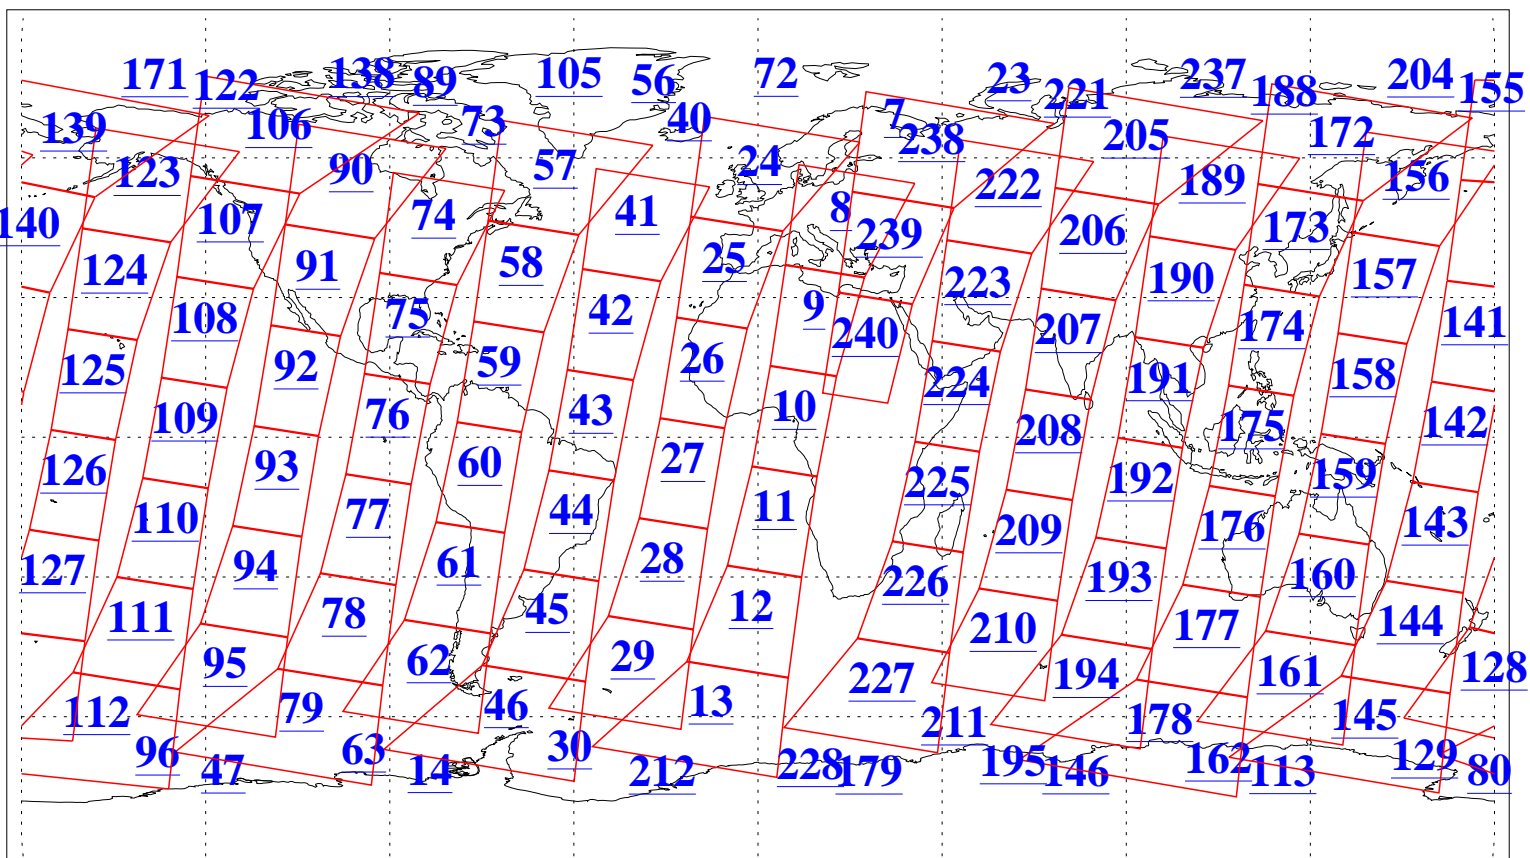

L1B Availability
AMSU Granules: 240
HSB Granules: 0
AIRS Granules: 240

18 May 2011
DoY 138
Aqua Day 3301
Granules: 1 to 120

Granules: 121 to 240

Legend: AMSU Available, HSB Available, AIRS Available

L1B Availability
AMSU Granules: 240
HSB Granules: 0
AIRS Granules: 240

18 May 2011
DoY 138
Aqua Day 3301
Ascending Granules

Descending Granules

Legend: AMSU Available, HSB Available, AIRS Available

L1B Availability
 AMSU Granules: 240
 HSB Granules: 0
 AIRS Granules: 240

18 May 2011
 DoY 138
 Aqua Day 3301

Northern Hemisphere Granules

Southern Hemisphere Granules

Legend: AMSU Available, HSB Available, AIRS Available