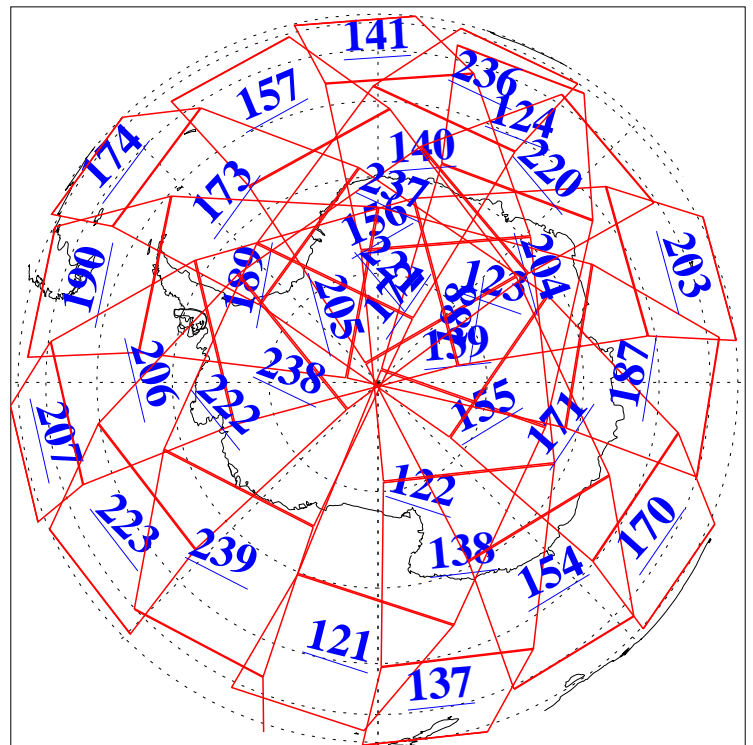

L1B Availability  
AMSU Granules: 240  
HSB Granules: 0  
AIRS Granules: 240

17 May 2011  
DoY 137  
Aqua Day 3300  
Granules: 1 to 120

Granules: 121 to 240

Legend: AMSU Available, HSB Available, AIRS Available

L1B Availability  
AMSU Granules: 240  
HSB Granules: 0  
AIRS Granules: 240

17 May 2011  
DoY 137  
Aqua Day 3300  
Ascending Granules

Descending Granules

Legend: AMSU Available, HSB Available, AIRS Available

L1B Availability  
 AMSU Granules: 240  
 HSB Granules: 0  
 AIRS Granules: 240

17 May 2011  
 DoY 137  
 Aqua Day 3300

Northern Hemisphere Granules

Southern Hemisphere Granules

Legend: AMSU Available, HSB Available, AIRS Available