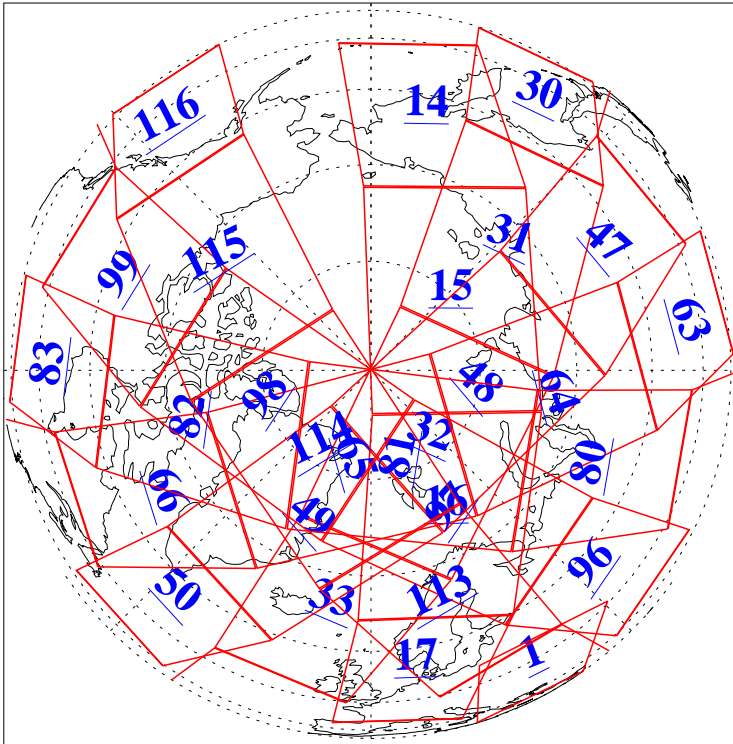

L1B Availability  
AMSU Granules: 240  
HSB Granules: 0  
AIRS Granules: 240

17 May 2011  
DoY 137  
Aqua Day 3300  
Granules: 1 to 120

Granules: 121 to 240

Legend: AMSU Available, HSB Available, AIRS Available

L1B Availability  
AMSU Granules: 240  
HSB Granules: 0  
AIRS Granules: 240

17 May 2011  
DoY 137  
Aqua Day 3300  
Ascending Granules

Descending Granules

Legend: AMSU Available, HSB Available, AIRS Available

L1B Availability  
 AMSU Granules: 240  
 HSB Granules: 0  
 AIRS Granules: 240

17 May 2011  
 DoY 137  
 Aqua Day 3300

Northern Hemisphere Granules

Southern Hemisphere Granules

Legend: AMSU Available, HSB Available, AIRS Available