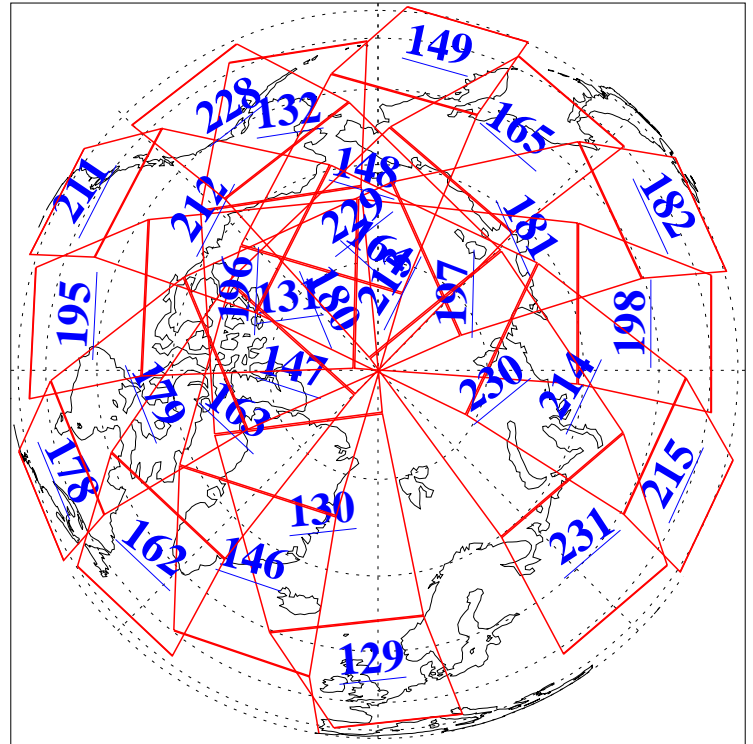

L1B Availability  
AMSU Granules: 240  
HSB Granules: 0  
AIRS Granules: 240

17 May 2011  
DoY 137  
Aqua Day 3300  
Granules: 1 to 120

Granules: 121 to 240

Legend: AMSU Available, HSB Available, AIRS Available

L1B Availability  
AMSU Granules: 240  
HSB Granules: 0  
AIRS Granules: 240

17 May 2011  
DoY 137  
Aqua Day 3300  
Ascending Granules

Descending Granules

Legend: AMSU Available, HSB Available, AIRS Available

L1B Availability  
 AMSU Granules: 240  
 HSB Granules: 0  
 AIRS Granules: 240

17 May 2011  
 DoY 137  
 Aqua Day 3300

Northern Hemisphere Granules

Southern Hemisphere Granules

Legend: AMSU Available, HSB Available, AIRS Available