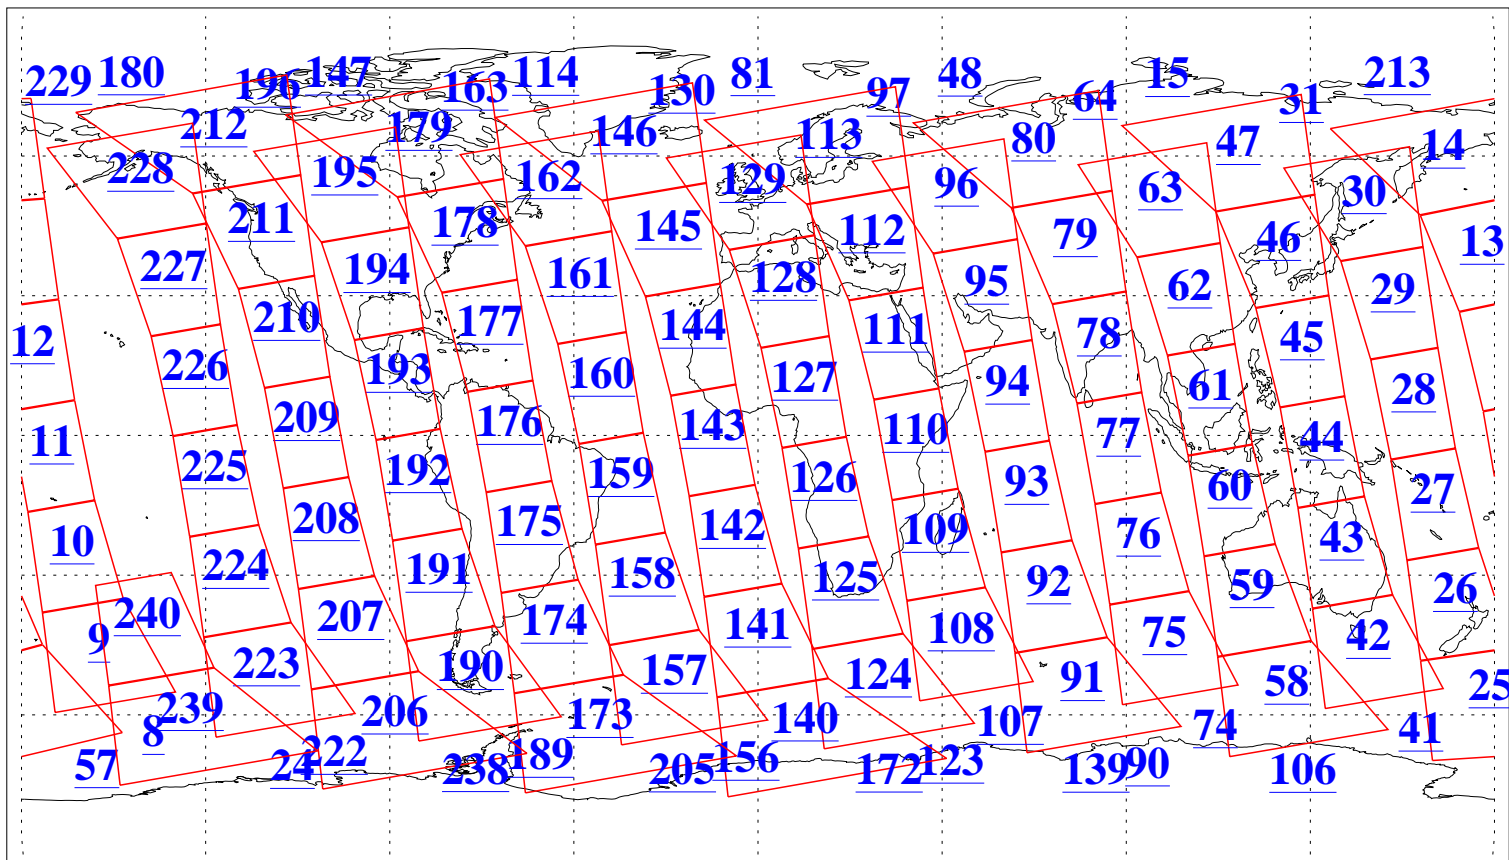

L1B Availability  
AMSU Granules: 240  
HSB Granules: 0  
AIRS Granules: 240

17 May 2011  
DoY 137  
Aqua Day 3300  
Granules: 1 to 120

Granules: 121 to 240

Legend: AMSU Available, HSB Available, AIRS Available

L1B Availability  
AMSU Granules: 240  
HSB Granules: 0  
AIRS Granules: 240

17 May 2011  
DoY 137  
Aqua Day 3300  
Ascending Granules

Descending Granules

Legend: AMSU Available, HSB Available, AIRS Available

L1B Availability  
 AMSU Granules: 240  
 HSB Granules: 0  
 AIRS Granules: 240

17 May 2011  
 DoY 137  
 Aqua Day 3300

Northern Hemisphere Granules

Southern Hemisphere Granules

Legend: AMSU Available, HSB Available, AIRS Available