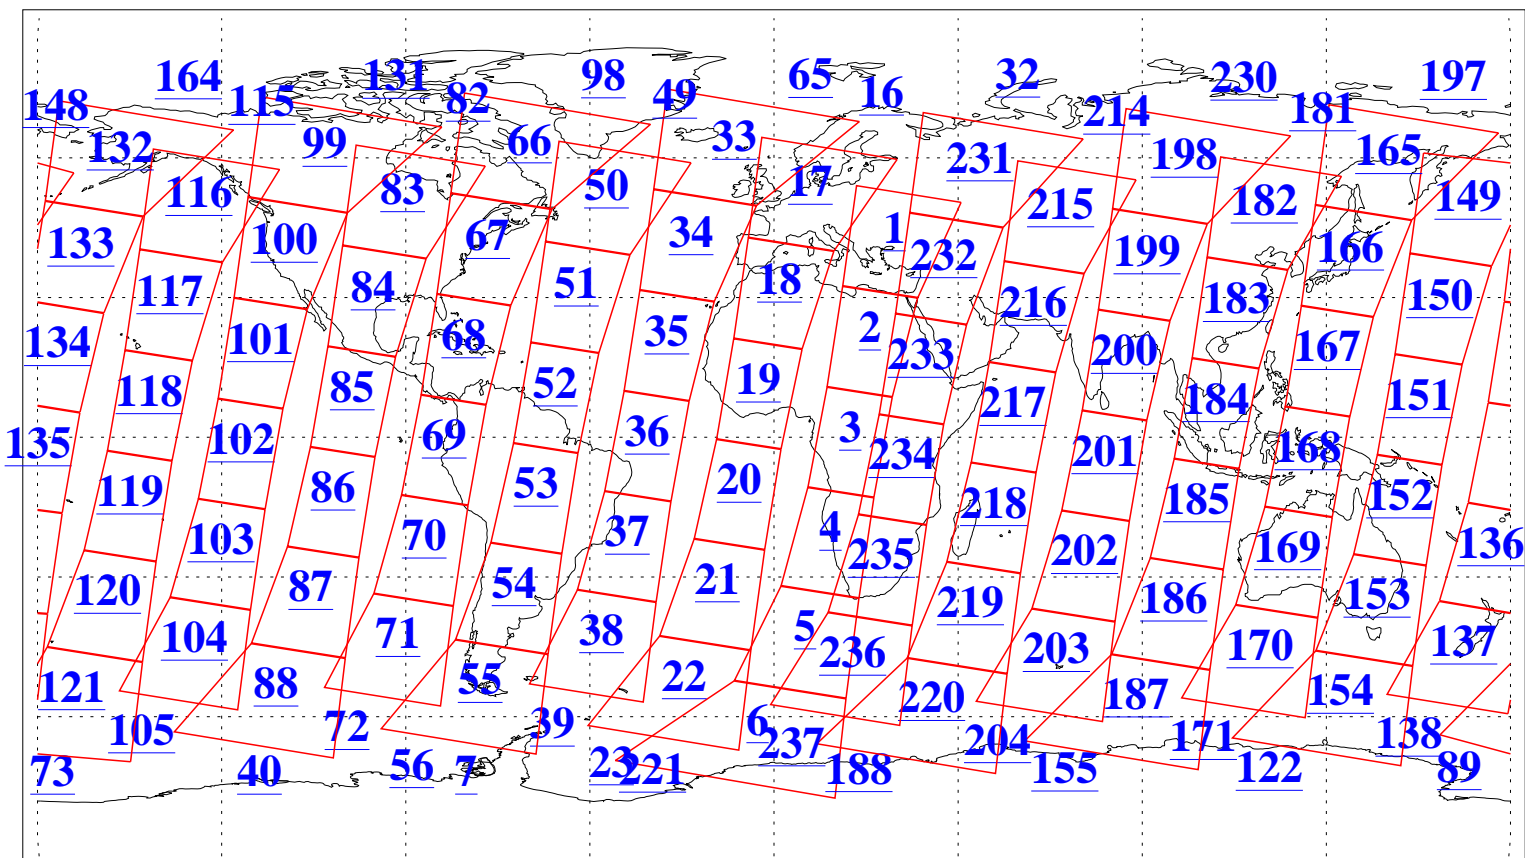

L1B Availability  
AMSU Granules: 240  
HSB Granules: 0  
AIRS Granules: 240

17 May 2011  
DoY 137  
Aqua Day 3300  
Granules: 1 to 120

Granules: 121 to 240

Legend: AMSU Available, HSB Available, AIRS Available

L1B Availability  
AMSU Granules: 240  
HSB Granules: 0  
AIRS Granules: 240

17 May 2011  
DoY 137  
Aqua Day 3300  
Ascending Granules

Descending Granules

Legend: AMSU Available, HSB Available, AIRS Available

L1B Availability  
 AMSU Granules: 240  
 HSB Granules: 0  
 AIRS Granules: 240

17 May 2011  
 DoY 137  
 Aqua Day 3300

Northern Hemisphere Granules

Southern Hemisphere Granules

Legend: AMSU Available, HSB Available, AIRS Available