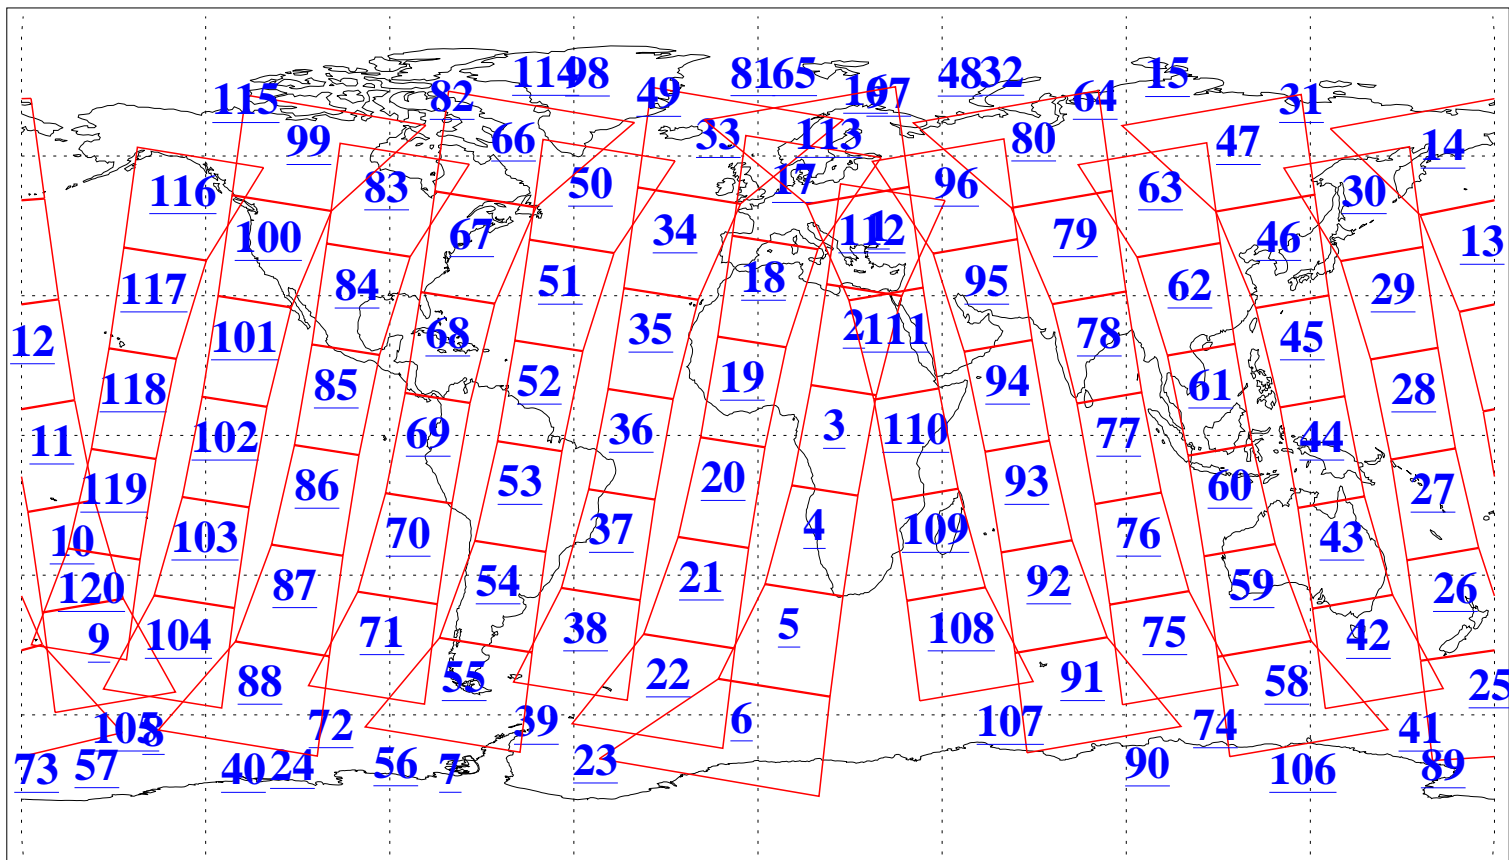

L1B Availability  
AMSU Granules: 240  
HSB Granules: 0  
AIRS Granules: 240

17 May 2011  
DoY 137  
Aqua Day 3300  
Granules: 1 to 120

Granules: 121 to 240

Legend: AMSU Available, HSB Available, AIRS Available

L1B Availability  
AMSU Granules: 240  
HSB Granules: 0  
AIRS Granules: 240

17 May 2011  
DoY 137  
Aqua Day 3300  
Ascending Granules

Descending Granules

Legend: AMSU Available, HSB Available, AIRS Available

L1B Availability  
 AMSU Granules: 240  
 HSB Granules: 0  
 AIRS Granules: 240

17 May 2011  
 DoY 137  
 Aqua Day 3300

Northern Hemisphere Granules

Southern Hemisphere Granules

Legend: AMSU Available, HSB Available, AIRS Available