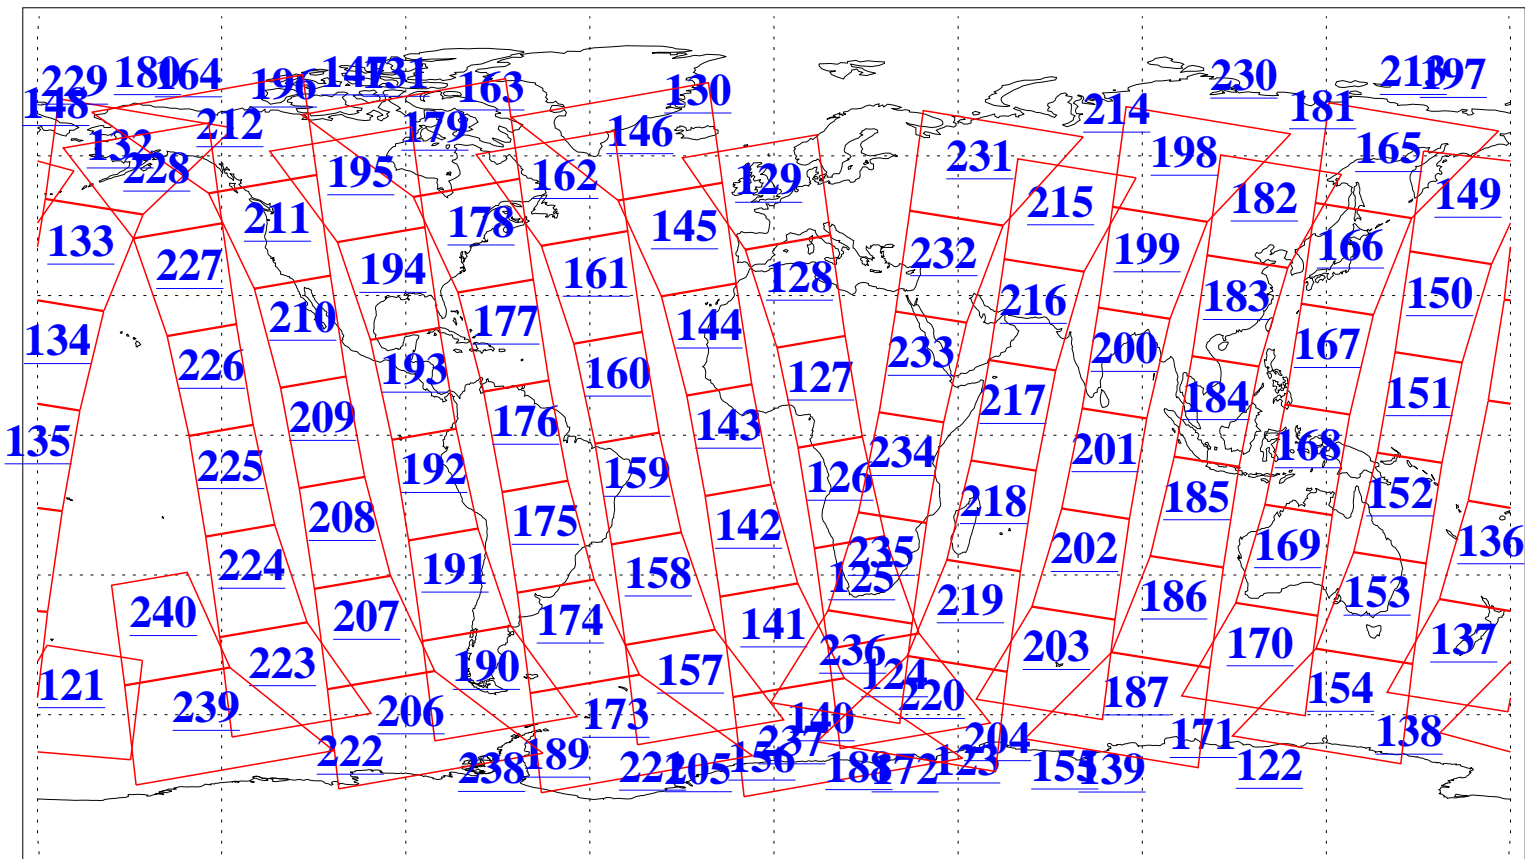

L1B Availability  
AMSU Granules: 240  
HSB Granules: 0  
AIRS Granules: 240

17 May 2011  
DoY 137  
Aqua Day 3300  
Granules: 1 to 120

Granules: 121 to 240

Legend: AMSU Available, HSB Available, AIRS Available

L1B Availability  
AMSU Granules: 240  
HSB Granules: 0  
AIRS Granules: 240

17 May 2011  
DoY 137  
Aqua Day 3300  
Ascending Granules

Descending Granules

Legend: AMSU Available, HSB Available, AIRS Available

L1B Availability  
 AMSU Granules: 240  
 HSB Granules: 0  
 AIRS Granules: 240

17 May 2011  
 DoY 137  
 Aqua Day 3300

Northern Hemisphere Granules

Southern Hemisphere Granules

Legend: AMSU Available, HSB Available, AIRS Available