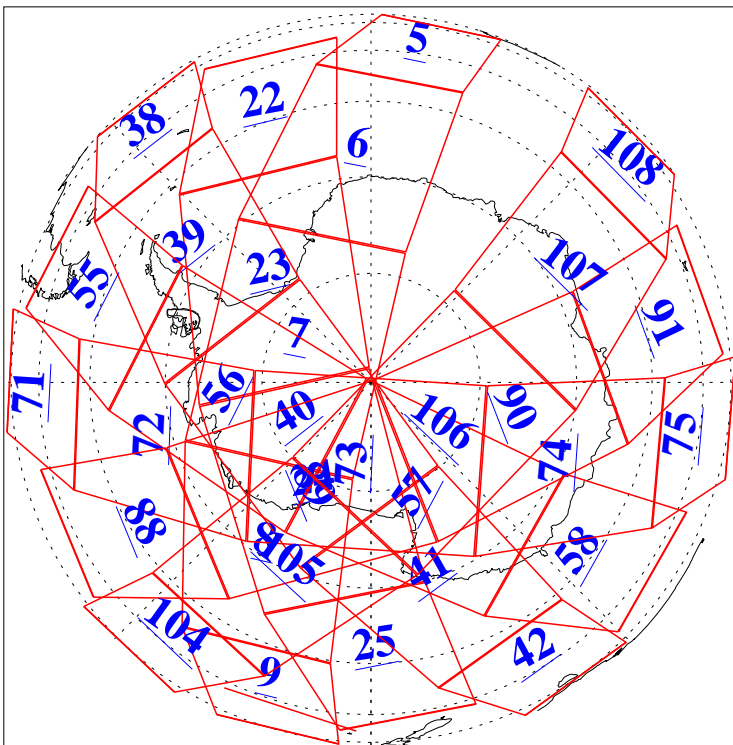

L1B Availability  
AMSU Granules: 240  
HSB Granules: 0  
AIRS Granules: 240

17 May 2011  
DoY 137  
Aqua Day 3300  
Granules: 1 to 120

Granules: 121 to 240

Legend: AMSU Available, HSB Available, AIRS Available

L1B Availability  
AMSU Granules: 240  
HSB Granules: 0  
AIRS Granules: 240

17 May 2011  
DoY 137  
Aqua Day 3300  
Ascending Granules

Descending Granules

Legend: AMSU Available, HSB Available, AIRS Available

L1B Availability  
 AMSU Granules: 240  
 HSB Granules: 0  
 AIRS Granules: 240

17 May 2011  
 DoY 137  
 Aqua Day 3300

Northern Hemisphere Granules

Southern Hemisphere Granules

Legend: AMSU Available, HSB Available, AIRS Available