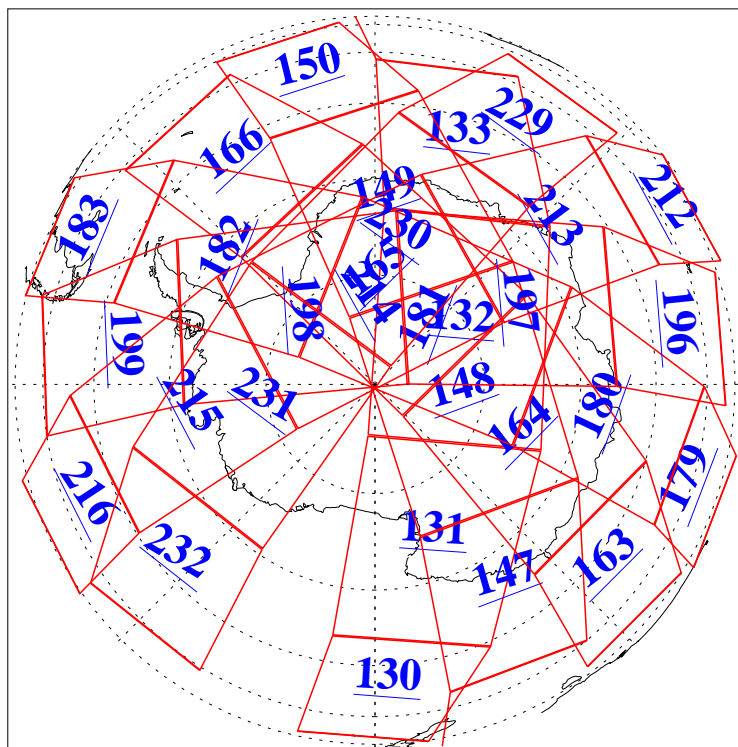

L1B Availability  
AMSU Granules: 240  
HSB Granules: 0  
AIRS Granules: 240

16 May 2011  
DoY 136  
Aqua Day 3299  
Ascending Granules

Descending Granules

Legend: AMSU Available, HSB Available, AIRS Available

L1B Availability  
 AMSU Granules: 240  
 HSB Granules: 0  
 AIRS Granules: 240

16 May 2011  
 DoY 136  
 Aqua Day 3299

Northern Hemisphere Granules

Southern Hemisphere Granules

Legend: AMSU Available, ~~HSB Available~~, AIRS Available