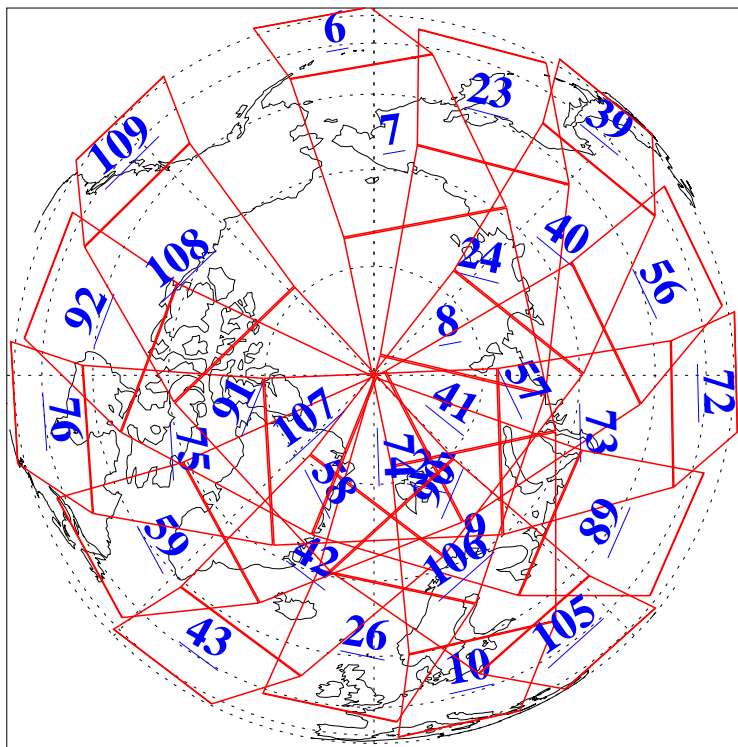

L1B Availability  
AMSU Granules: 240  
HSB Granules: 0  
AIRS Granules: 240

16 May 2011  
DoY 136  
Aqua Day 3299  
Granules: 1 to 120

Granules: 121 to 240

Legend: AMSU Available, HSB Available, AIRS Available

L1B Availability  
AMSU Granules: 240  
HSB Granules: 0  
AIRS Granules: 240

16 May 2011  
DoY 136  
Aqua Day 3299  
Ascending Granules

Descending Granules

Legend: AMSU Available, HSB Available, AIRS Available

L1B Availability  
 AMSU Granules: 240  
 HSB Granules: 0  
 AIRS Granules: 240

16 May 2011  
 DoY 136  
 Aqua Day 3299

Northern Hemisphere Granules

Southern Hemisphere Granules

Legend: AMSU Available, ~~HSB Available~~, AIRS Available