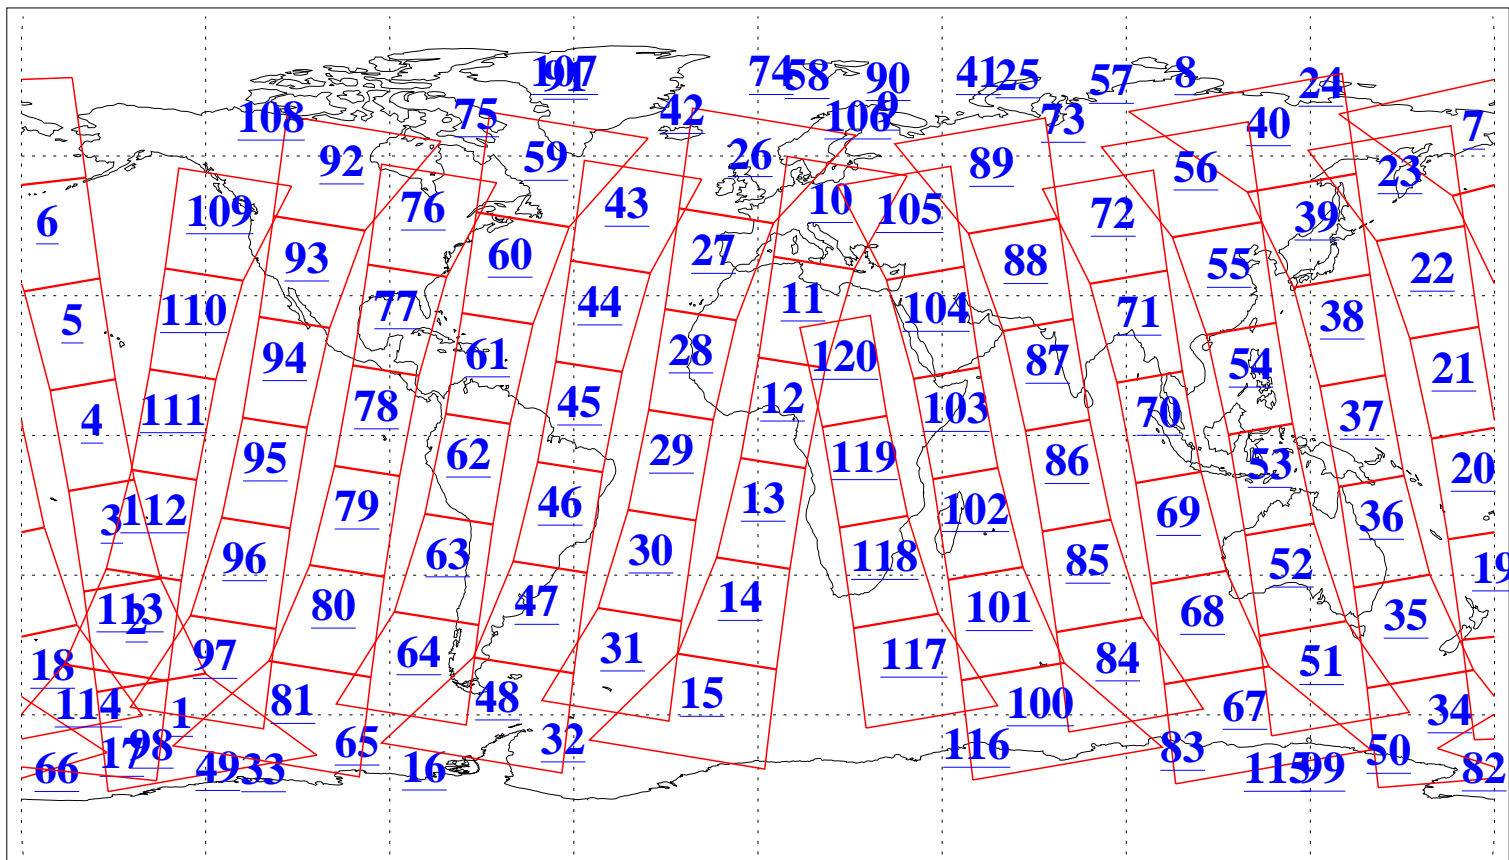

L1B Availability  
AMSU Granules: 240  
HSB Granules: 0  
AIRS Granules: 240

16 May 2011  
DoY 136  
Aqua Day 3299  
Granules: 1 to 120

Granules: 121 to 240

Legend: AMSU Available, HSB Available, AIRS Available

L1B Availability  
AMSU Granules: 240  
HSB Granules: 0  
AIRS Granules: 240

16 May 2011  
DoY 136  
Aqua Day 3299  
Ascending Granules

Descending Granules

Legend: AMSU Available, HSB Available, AIRS Available

L1B Availability  
 AMSU Granules: 240  
 HSB Granules: 0  
 AIRS Granules: 240

16 May 2011  
 DoY 136  
 Aqua Day 3299

Northern Hemisphere Granules

Southern Hemisphere Granules

Legend: AMSU Available, ~~HSB Available~~, AIRS Available