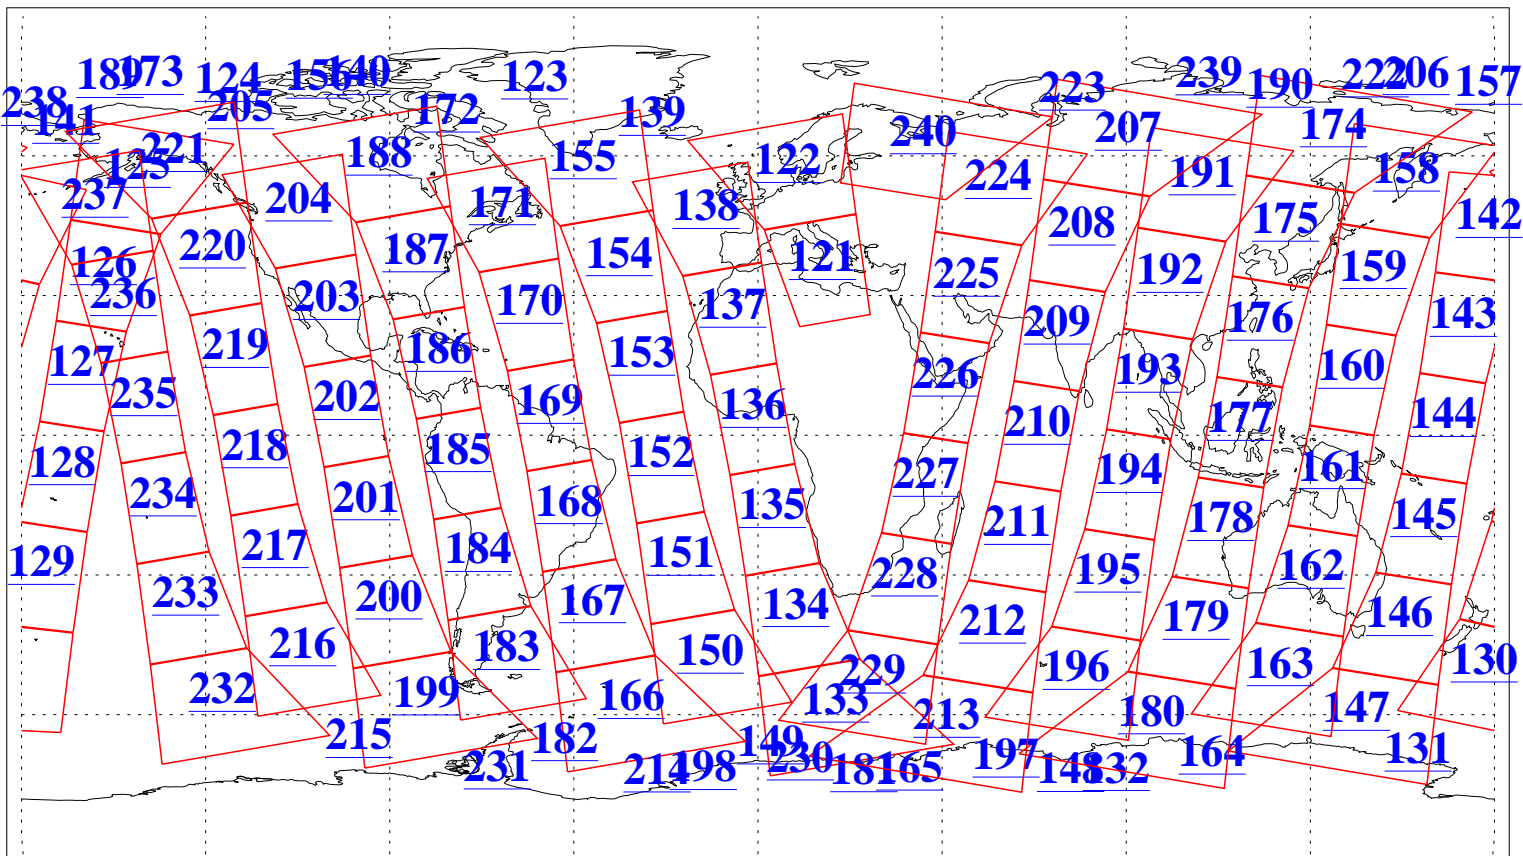

L1B Availability  
AMSU Granules: 240  
HSB Granules: 0  
AIRS Granules: 240

16 May 2011  
DoY 136  
Aqua Day 3299  
Granules: 1 to 120

Granules: 121 to 240

Legend: AMSU Available, HSB Available, AIRS Available

L1B Availability  
AMSU Granules: 240  
HSB Granules: 0  
AIRS Granules: 240

16 May 2011  
DoY 136  
Aqua Day 3299  
Ascending Granules

Descending Granules

Legend: AMSU Available, HSB Available, AIRS Available

L1B Availability  
 AMSU Granules: 240  
 HSB Granules: 0  
 AIRS Granules: 240

16 May 2011  
 DoY 136  
 Aqua Day 3299

Northern Hemisphere Granules

Southern Hemisphere Granules

Legend: AMSU Available, ~~HSB Available~~, AIRS Available