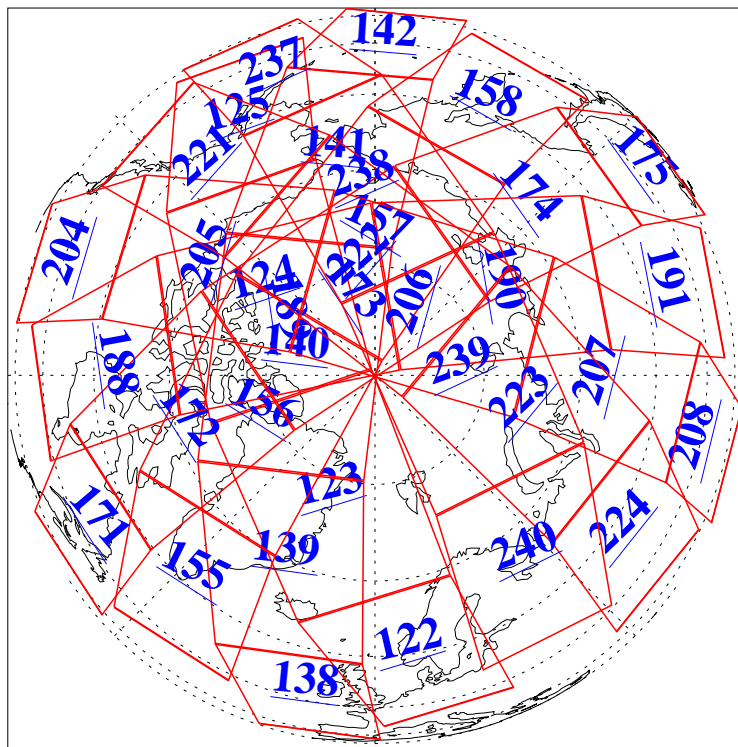

L1B Availability  
AMSU Granules: 240  
HSB Granules: 0  
AIRS Granules: 240

16 May 2011  
DoY 136  
Aqua Day 3299  
Granules: 1 to 120

Granules: 121 to 240

Legend: AMSU Available, HSB Available, AIRS Available

L1B Availability  
AMSU Granules: 240  
HSB Granules: 0  
AIRS Granules: 240

16 May 2011  
DoY 136  
Aqua Day 3299  
Ascending Granules

Descending Granules

Legend: AMSU Available, HSB Available, AIRS Available

L1B Availability  
 AMSU Granules: 240  
 HSB Granules: 0  
 AIRS Granules: 240

16 May 2011  
 DoY 136  
 Aqua Day 3299

Northern Hemisphere Granules

Southern Hemisphere Granules

Legend: AMSU Available, ~~HSB Available~~, AIRS Available