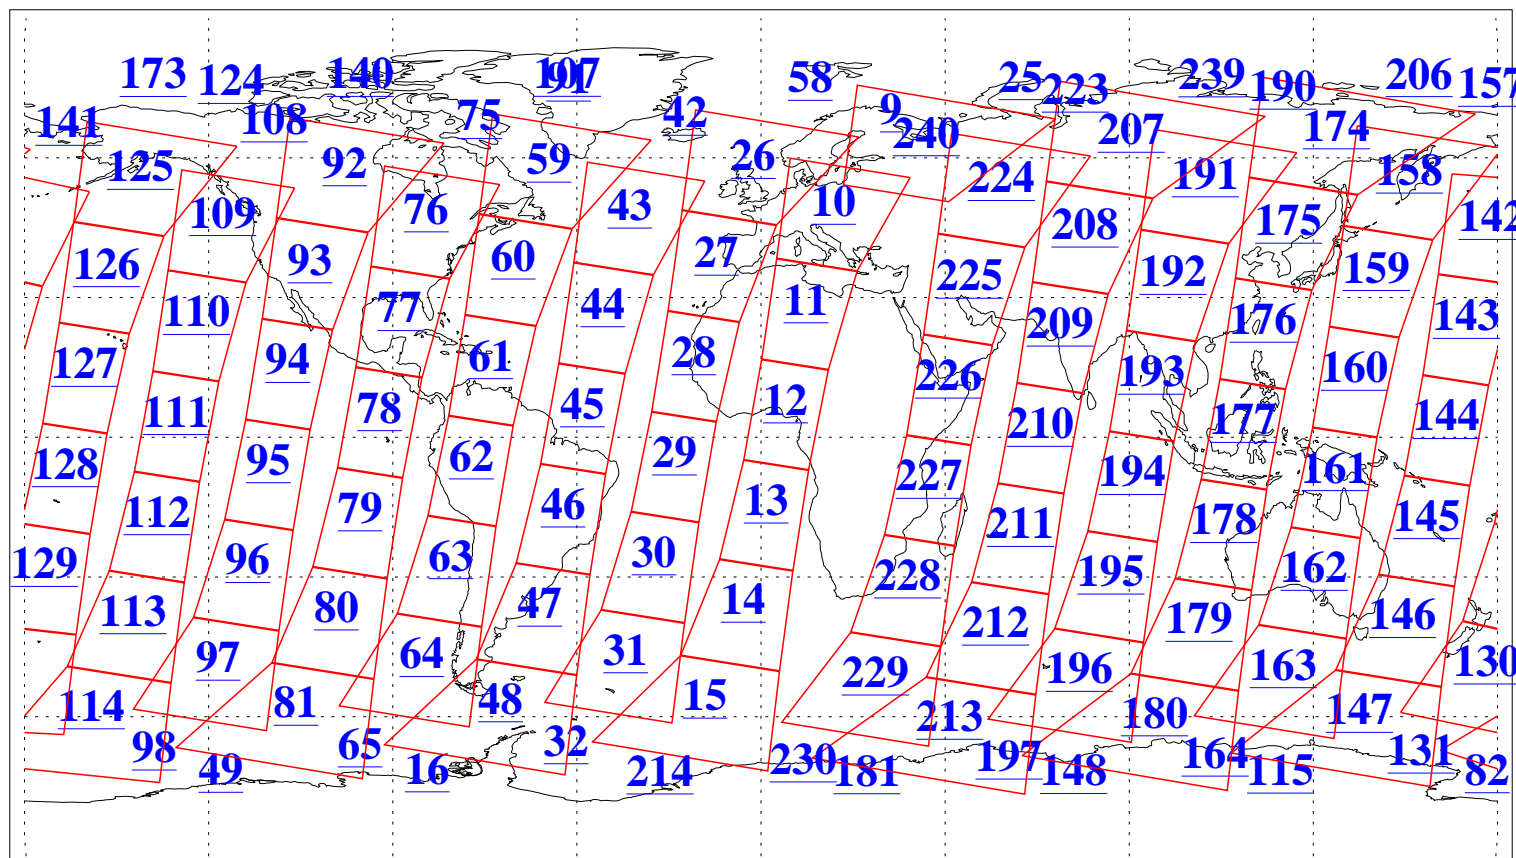

L1B Availability  
AMSU Granules: 240  
HSB Granules: 0  
AIRS Granules: 240

16 May 2011  
DoY 136  
Aqua Day 3299  
Granules: 1 to 120

Granules: 121 to 240

Legend: AMSU Available, HSB Available, AIRS Available

L1B Availability  
AMSU Granules: 240  
HSB Granules: 0  
AIRS Granules: 240

16 May 2011  
DoY 136  
Aqua Day 3299  
Ascending Granules

Descending Granules

Legend: AMSU Available, HSB Available, AIRS Available

L1B Availability  
 AMSU Granules: 240  
 HSB Granules: 0  
 AIRS Granules: 240

16 May 2011  
 DoY 136  
 Aqua Day 3299

Northern Hemisphere Granules

Southern Hemisphere Granules

Legend: AMSU Available, ~~HSB Available~~, AIRS Available