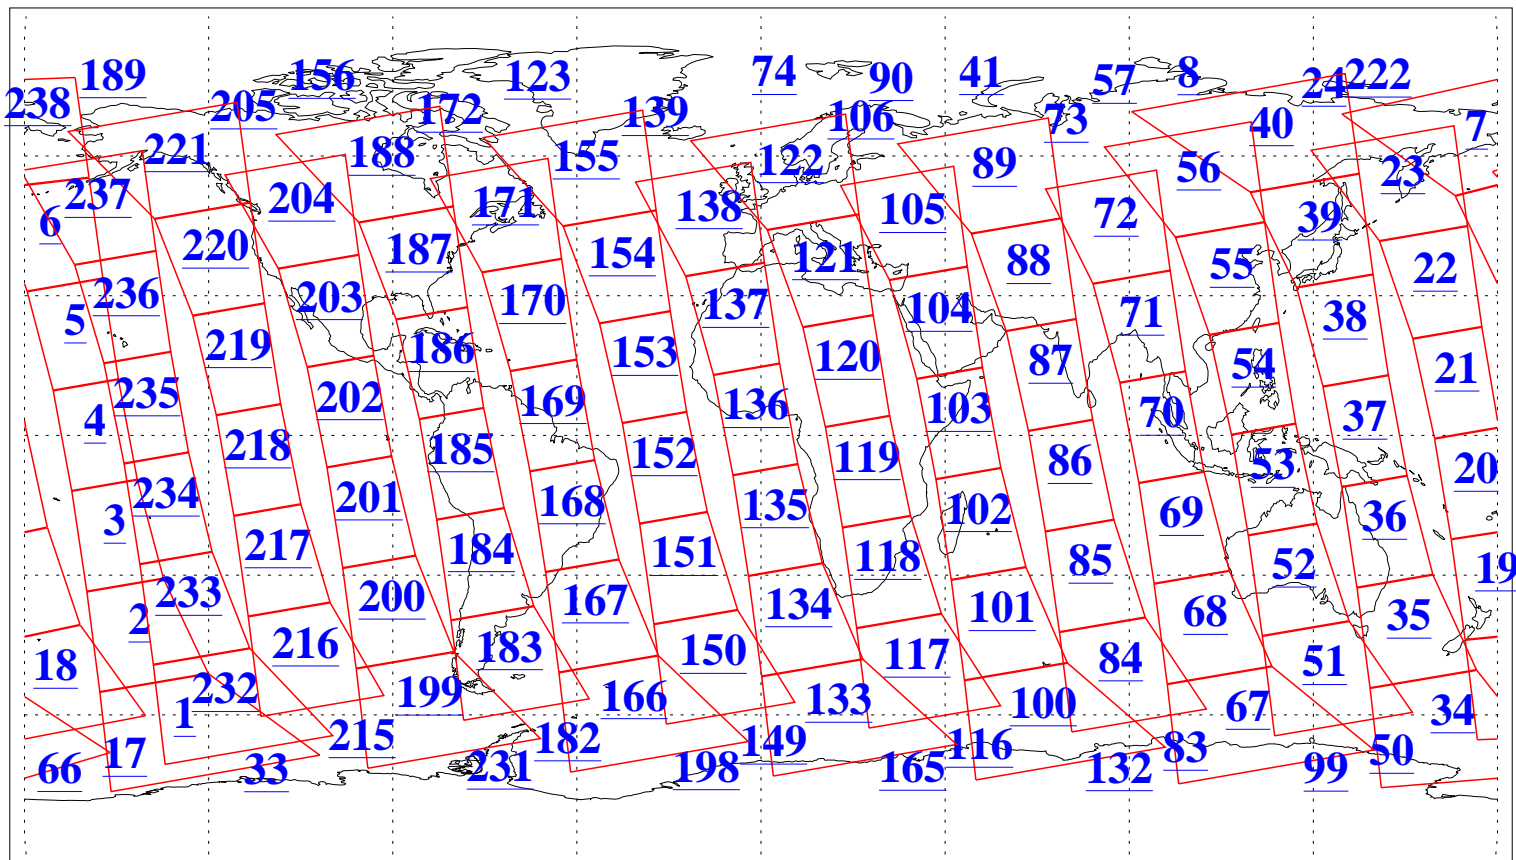

L1B Availability  
AMSU Granules: 240  
HSB Granules: 0  
AIRS Granules: 240

16 May 2011  
DoY 136  
Aqua Day 3299  
Granules: 1 to 120

Granules: 121 to 240

Legend: AMSU Available, HSB Available, AIRS Available

L1B Availability  
AMSU Granules: 240  
HSB Granules: 0  
AIRS Granules: 240

16 May 2011  
DoY 136  
Aqua Day 3299  
Ascending Granules

Descending Granules

Legend: AMSU Available, HSB Available, AIRS Available

L1B Availability  
 AMSU Granules: 240  
 HSB Granules: 0  
 AIRS Granules: 240

16 May 2011  
 DoY 136  
 Aqua Day 3299

Northern Hemisphere Granules

Southern Hemisphere Granules

Legend: AMSU Available, ~~HSB Available~~, AIRS Available