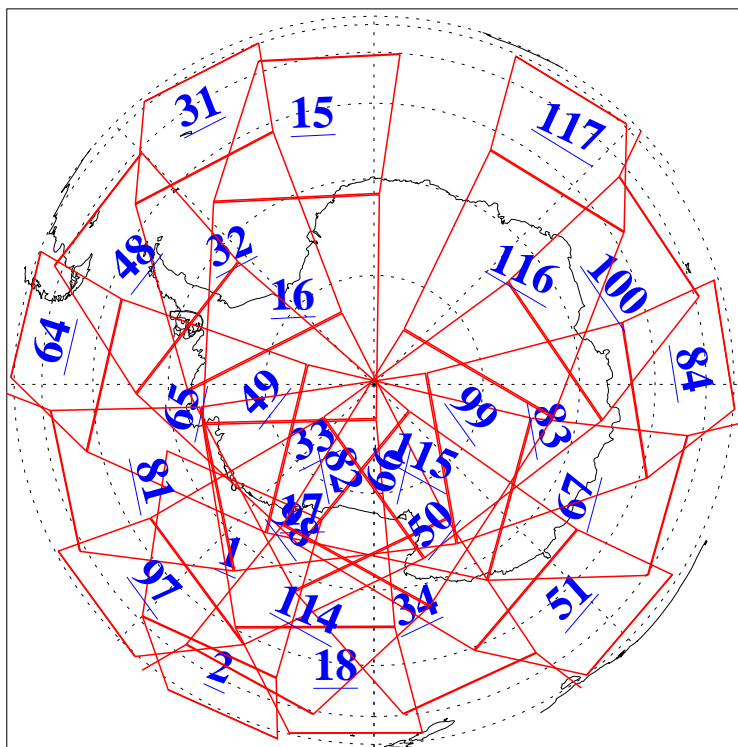

L1B Availability  
AMSU Granules: 240  
HSB Granules: 0  
AIRS Granules: 240

16 May 2011  
DoY 136  
Aqua Day 3299  
Granules: 1 to 120

Granules: 121 to 240

Legend: AMSU Available, HSB Available, AIRS Available

L1B Availability  
AMSU Granules: 240  
HSB Granules: 0  
AIRS Granules: 240

16 May 2011  
DoY 136  
Aqua Day 3299  
Ascending Granules

Descending Granules

Legend: AMSU Available, HSB Available, AIRS Available

L1B Availability  
 AMSU Granules: 240  
 HSB Granules: 0  
 AIRS Granules: 240

16 May 2011  
 DoY 136  
 Aqua Day 3299

Northern Hemisphere Granules

Southern Hemisphere Granules

Legend: AMSU Available, ~~HSB Available~~, AIRS Available