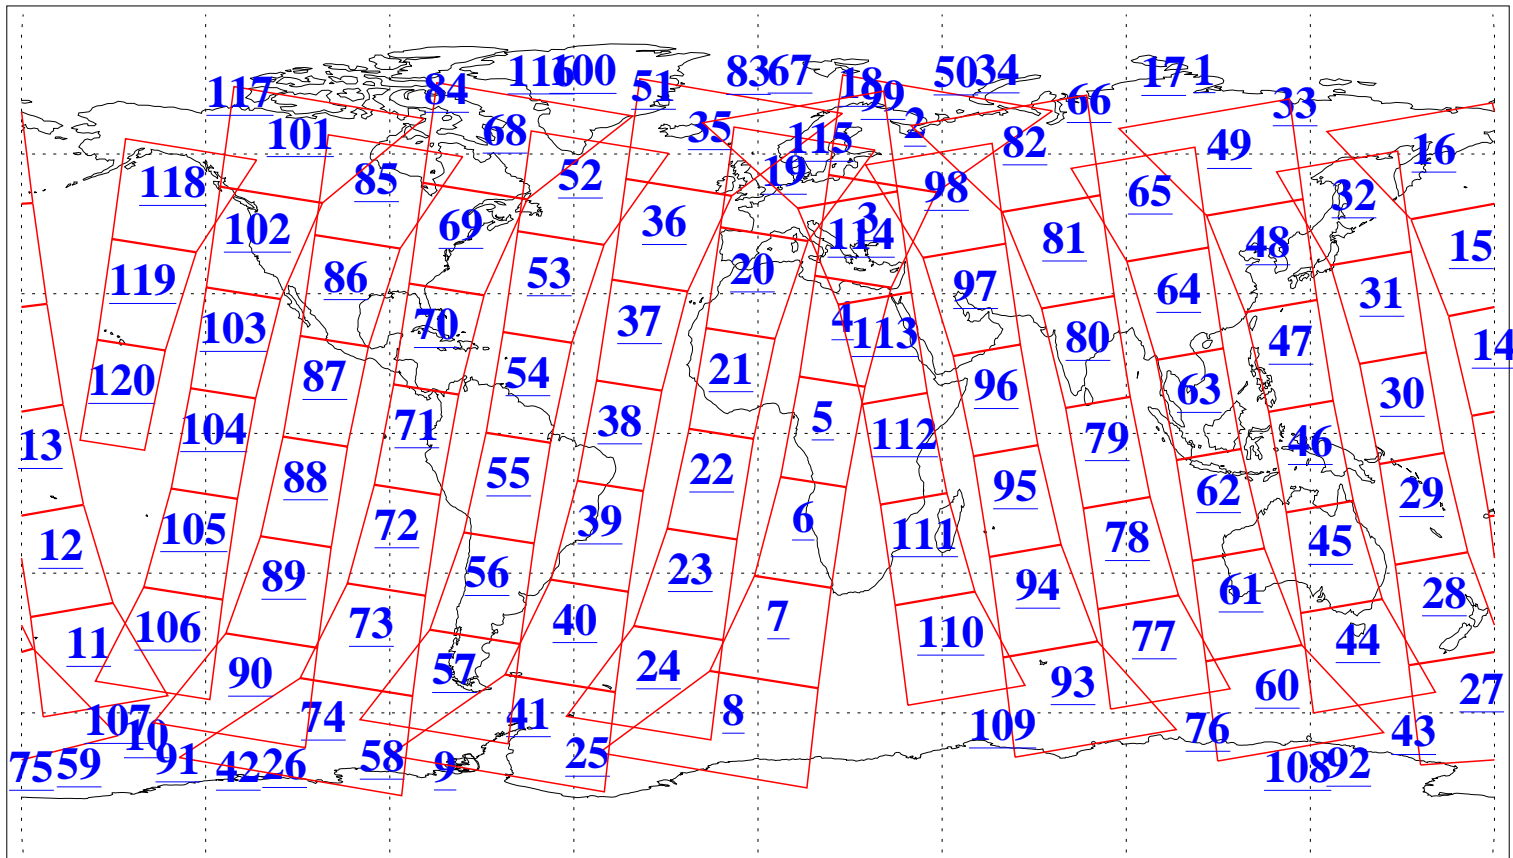

L1B Availability
AMSU Granules: 240
HSB Granules: 0
AIRS Granules: 240

15 May 2011
DoY 135
Aqua Day 3298
Granules: 1 to 120

Granules: 121 to 240

Legend: AMSU Available, HSB Available, AIRS Available

L1B Availability
AMSU Granules: 240
HSB Granules: 0
AIRS Granules: 240

15 May 2011
DoY 135
Aqua Day 3298
Ascending Granules

Descending Granules

Legend: AMSU Available, HSB Available, AIRS Available

L1B Availability
 AMSU Granules: 240
 HSB Granules: 0
 AIRS Granules: 240

15 May 2011
 DoY 135
 Aqua Day 3298

Northern Hemisphere Granules

Southern Hemisphere Granules

Legend: AMSU Available, HSB Available, AIRS Available