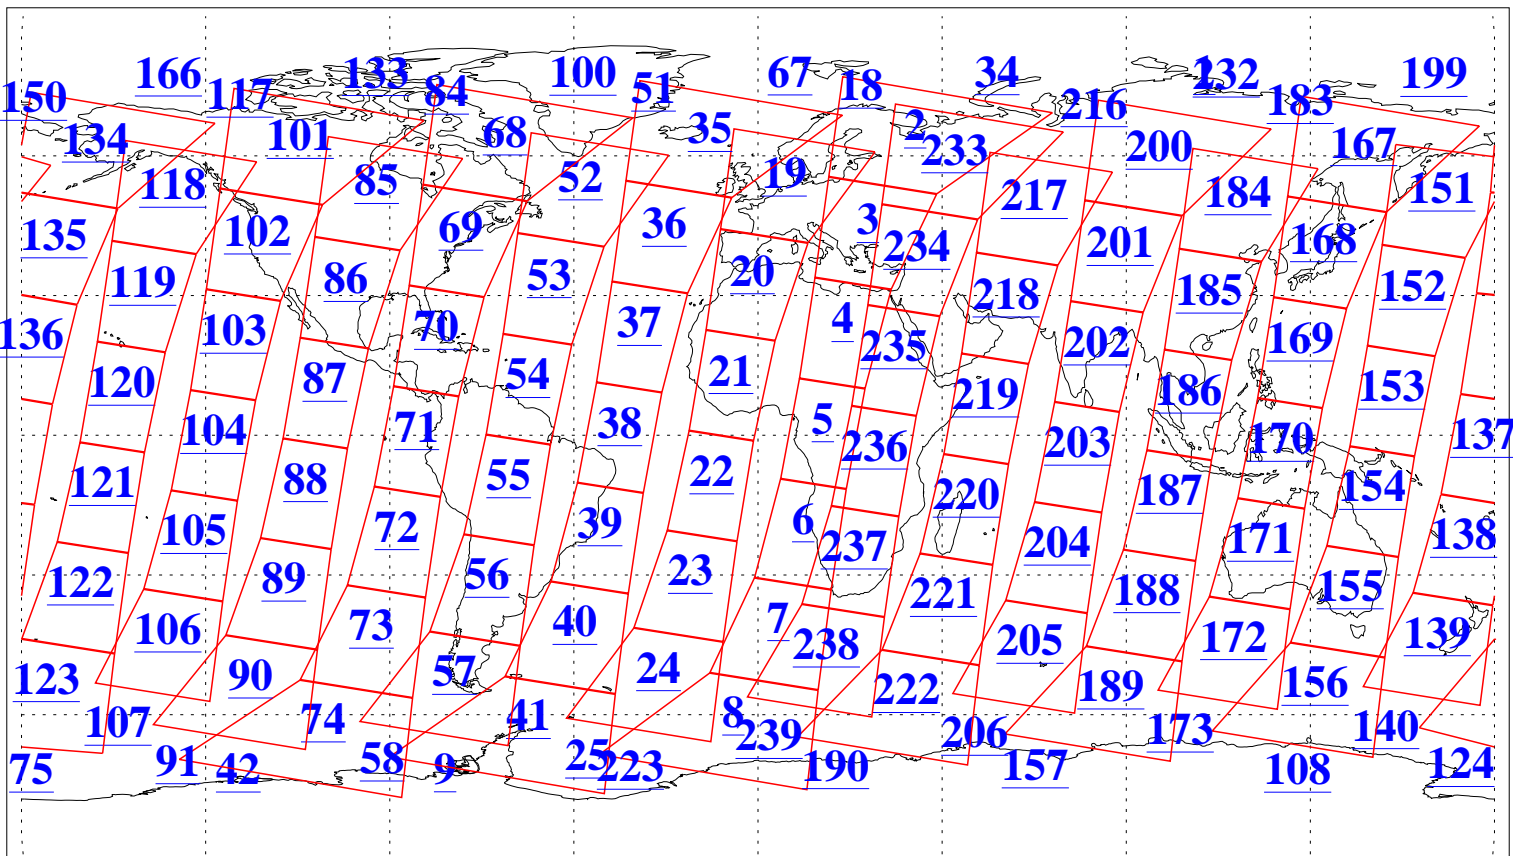

L1B Availability
AMSU Granules: 240
HSB Granules: 0
AIRS Granules: 240

15 May 2011
DoY 135
Aqua Day 3298
Granules: 1 to 120

Granules: 121 to 240

Legend: AMSU Available, HSB Available, AIRS Available

L1B Availability
AMSU Granules: 240
HSB Granules: 0
AIRS Granules: 240

15 May 2011
DoY 135
Aqua Day 3298
Ascending Granules

Descending Granules

Legend: AMSU Available, HSB Available, AIRS Available

L1B Availability
 AMSU Granules: 240
 HSB Granules: 0
 AIRS Granules: 240

15 May 2011
 DoY 135
 Aqua Day 3298

Northern Hemisphere Granules

Southern Hemisphere Granules

Legend: AMSU Available, HSB Available, AIRS Available