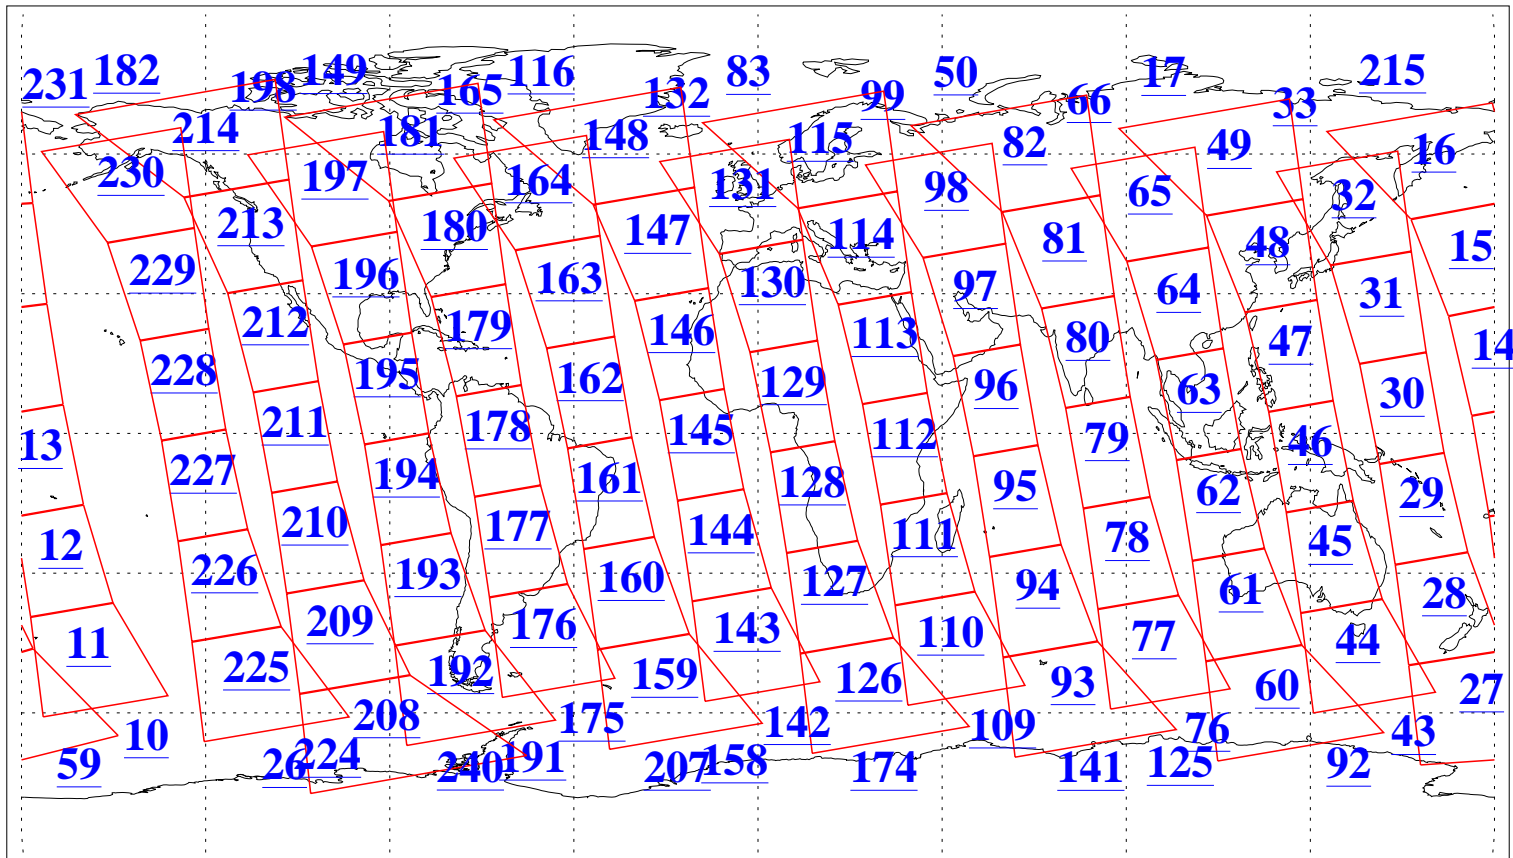

L1B Availability
AMSU Granules: 240
HSB Granules: 0
AIRS Granules: 240

15 May 2011
DoY 135
Aqua Day 3298
Granules: 1 to 120

Granules: 121 to 240

Legend: AMSU Available, HSB Available, AIRS Available

L1B Availability
AMSU Granules: 240
HSB Granules: 0
AIRS Granules: 240

15 May 2011
DoY 135
Aqua Day 3298
Ascending Granules

Descending Granules

Legend: AMSU Available, HSB Available, AIRS Available

L1B Availability
 AMSU Granules: 240
 HSB Granules: 0
 AIRS Granules: 240

15 May 2011
 DoY 135
 Aqua Day 3298

Northern Hemisphere Granules

Southern Hemisphere Granules

Legend: AMSU Available, HSB Available, AIRS Available