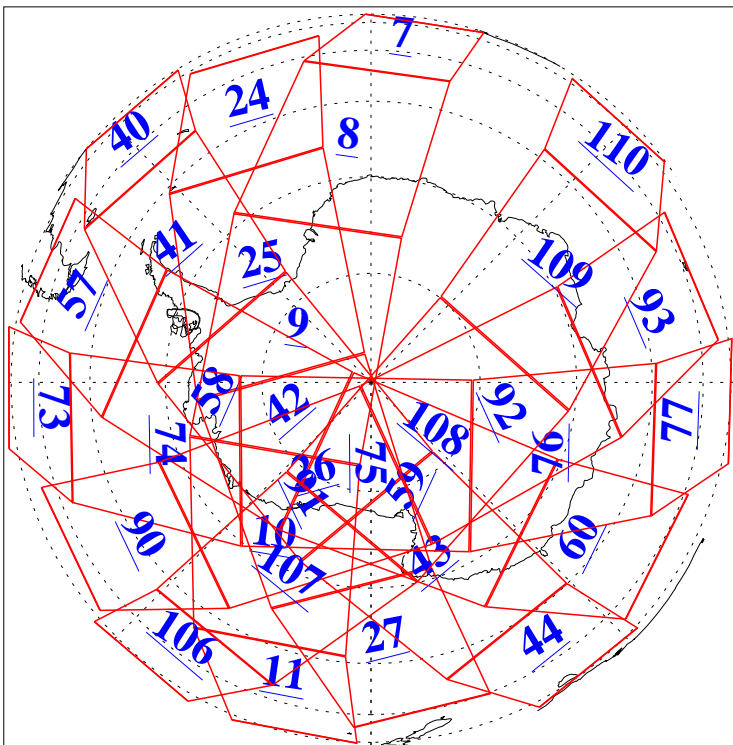

L1B Availability
AMSU Granules: 240
HSB Granules: 0
AIRS Granules: 240

15 May 2011
DoY 135
Aqua Day 3298
Granules: 1 to 120

Granules: 121 to 240

Legend: AMSU Available, HSB Available, AIRS Available

L1B Availability
AMSU Granules: 240
HSB Granules: 0
AIRS Granules: 240

15 May 2011
DoY 135
Aqua Day 3298
Ascending Granules

Descending Granules

Legend: AMSU Available, HSB Available, AIRS Available

L1B Availability
 AMSU Granules: 240
 HSB Granules: 0
 AIRS Granules: 240

15 May 2011
 DoY 135
 Aqua Day 3298

Northern Hemisphere Granules

Southern Hemisphere Granules

Legend: AMSU Available, HSB Available, AIRS Available