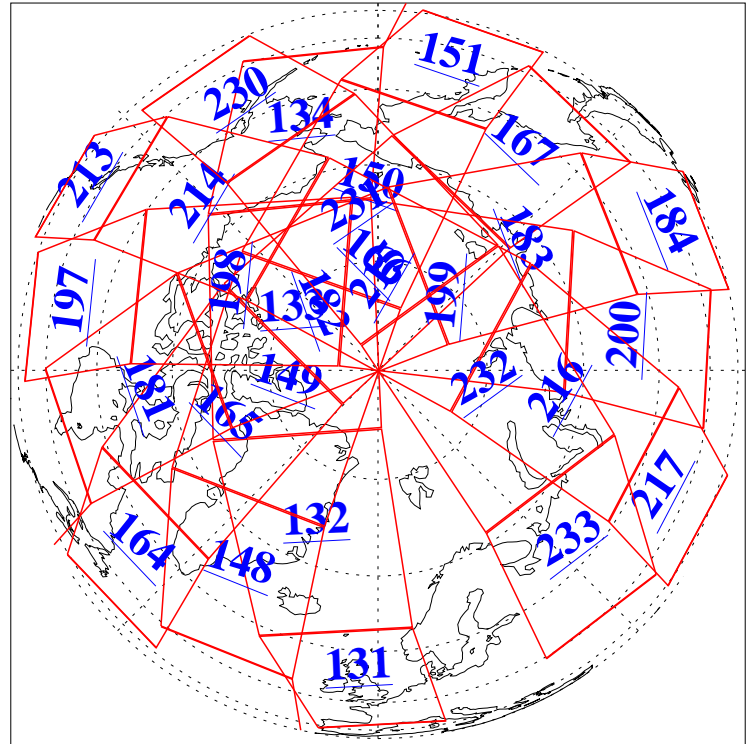

15 May 2011
DoY 135
Aqua Day 3298
Ascending Granules

Descending Granules

Legend: AMSU Available, HSB Available, AIRS Available

L1B Availability
 AMSU Granules: 240
 HSB Granules: 0
 AIRS Granules: 240

15 May 2011
 DoY 135
 Aqua Day 3298

Northern Hemisphere Granules

Southern Hemisphere Granules

Legend: AMSU Available, HSB Available, AIRS Available