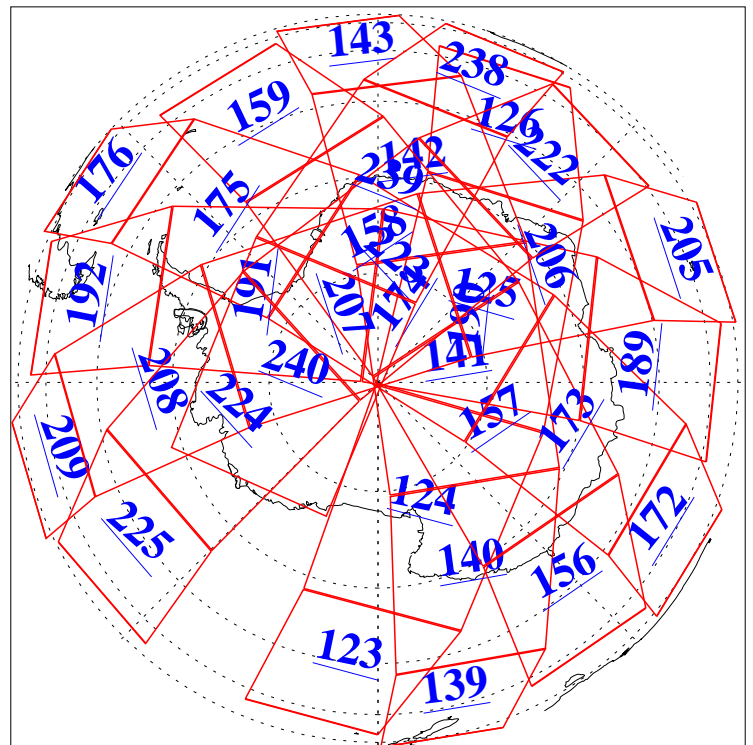

L1B Availability
AMSU Granules: 240
HSB Granules: 0
AIRS Granules: 240

15 May 2011
DoY 135
Aqua Day 3298
Granules: 1 to 120

Granules: 121 to 240

Legend: AMSU Available, HSB Available, AIRS Available

L1B Availability
AMSU Granules: 240
HSB Granules: 0
AIRS Granules: 240

15 May 2011
DoY 135
Aqua Day 3298
Ascending Granules

Descending Granules

Legend: AMSU Available, HSB Available, AIRS Available

L1B Availability
 AMSU Granules: 240
 HSB Granules: 0
 AIRS Granules: 240

15 May 2011
 DoY 135
 Aqua Day 3298

Northern Hemisphere Granules

Southern Hemisphere Granules

Legend: AMSU Available, HSB Available, AIRS Available