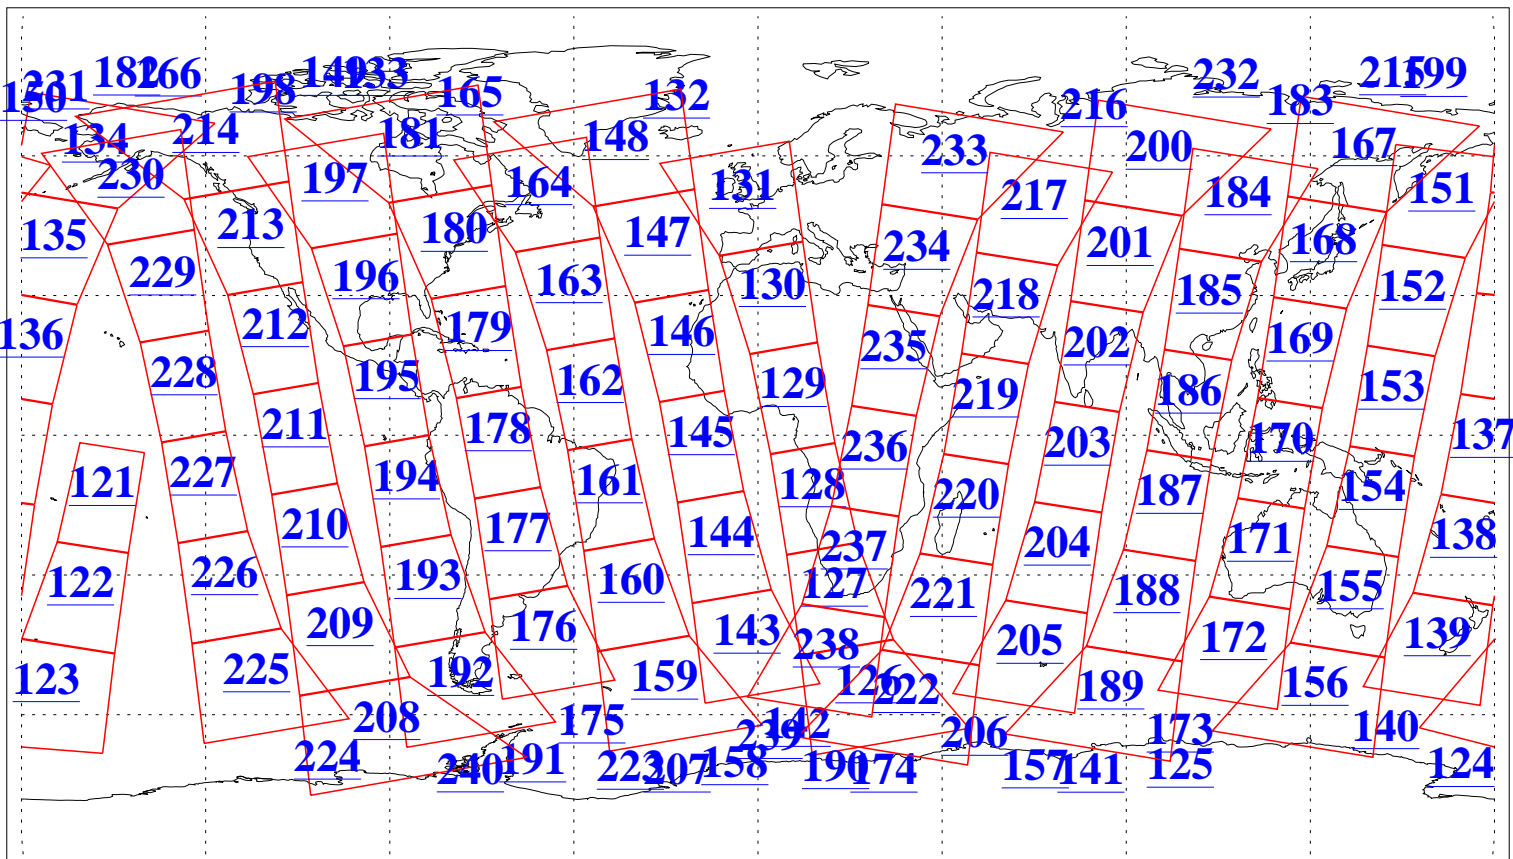

L1B Availability
AMSU Granules: 240
HSB Granules: 0
AIRS Granules: 240

15 May 2011
DoY 135
Aqua Day 3298
Granules: 1 to 120

Granules: 121 to 240

Legend: AMSU Available, HSB Available, AIRS Available

L1B Availability
AMSU Granules: 240
HSB Granules: 0
AIRS Granules: 240

15 May 2011
DoY 135
Aqua Day 3298
Ascending Granules

Descending Granules

Legend: AMSU Available, HSB Available, AIRS Available

L1B Availability
 AMSU Granules: 240
 HSB Granules: 0
 AIRS Granules: 240

15 May 2011
 DoY 135
 Aqua Day 3298