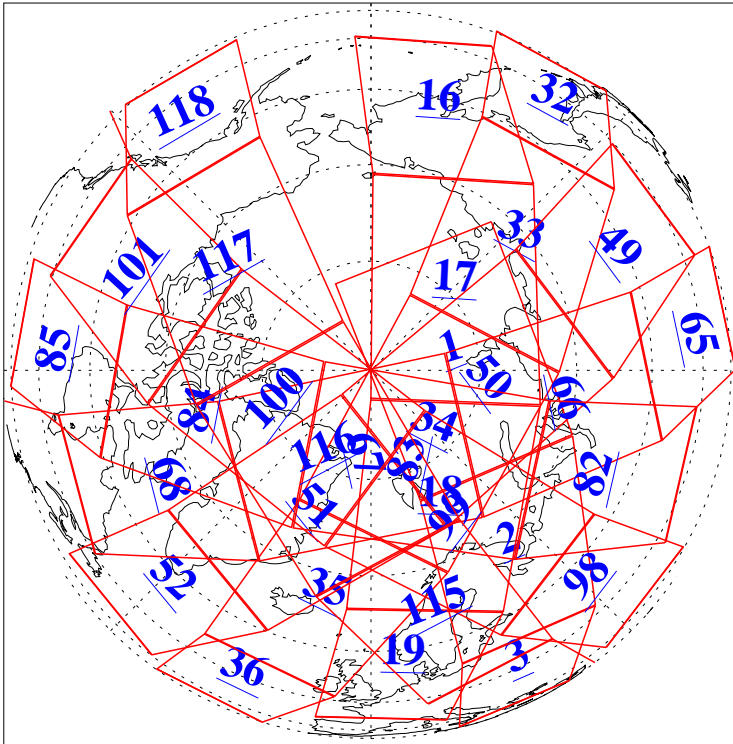

L1B Availability
AMSU Granules: 240
HSB Granules: 0
AIRS Granules: 240

15 May 2011
DoY 135
Aqua Day 3298
Granules: 1 to 120

Granules: 121 to 240

Legend: AMSU Available, HSB Available, AIRS Available

L1B Availability
AMSU Granules: 240
HSB Granules: 0
AIRS Granules: 240

15 May 2011
DoY 135
Aqua Day 3298
Ascending Granules

Descending Granules

Legend: AMSU Available, HSB Available, AIRS Available

L1B Availability
 AMSU Granules: 240
 HSB Granules: 0
 AIRS Granules: 240

15 May 2011
 DoY 135
 Aqua Day 3298

Northern Hemisphere Granules

Southern Hemisphere Granules

Legend: AMSU Available, HSB Available, AIRS Available