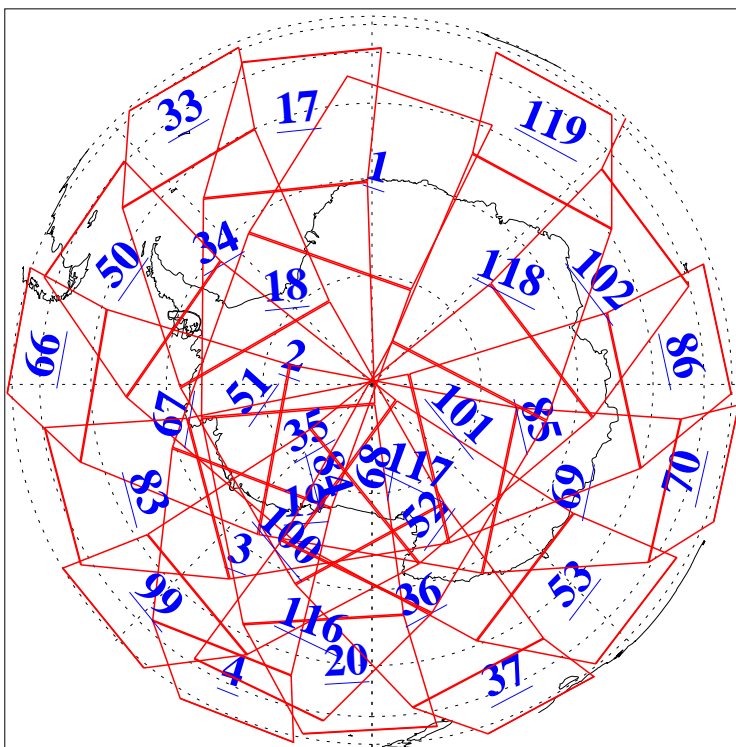

L1B Availability
AMSU Granules: 240
HSB Granules: 0
AIRS Granules: 240

14 May 2011
DoY 134
Aqua Day 3297
Granules: 1 to 120

Granules: 121 to 240

Legend: AMSU Available, HSB Available, AIRS Available

L1B Availability
AMSU Granules: 240
HSB Granules: 0
AIRS Granules: 240

14 May 2011
DoY 134
Aqua Day 3297
Ascending Granules

Descending Granules

Legend: AMSU Available, HSB Available, AIRS Available

L1B Availability
 AMSU Granules: 240
 HSB Granules: 0
 AIRS Granules: 240

14 May 2011
 DoY 134
 Aqua Day 3297

Northern Hemisphere Granules

Southern Hemisphere Granules

Legend: AMSU Available, HSB Available, AIRS Available