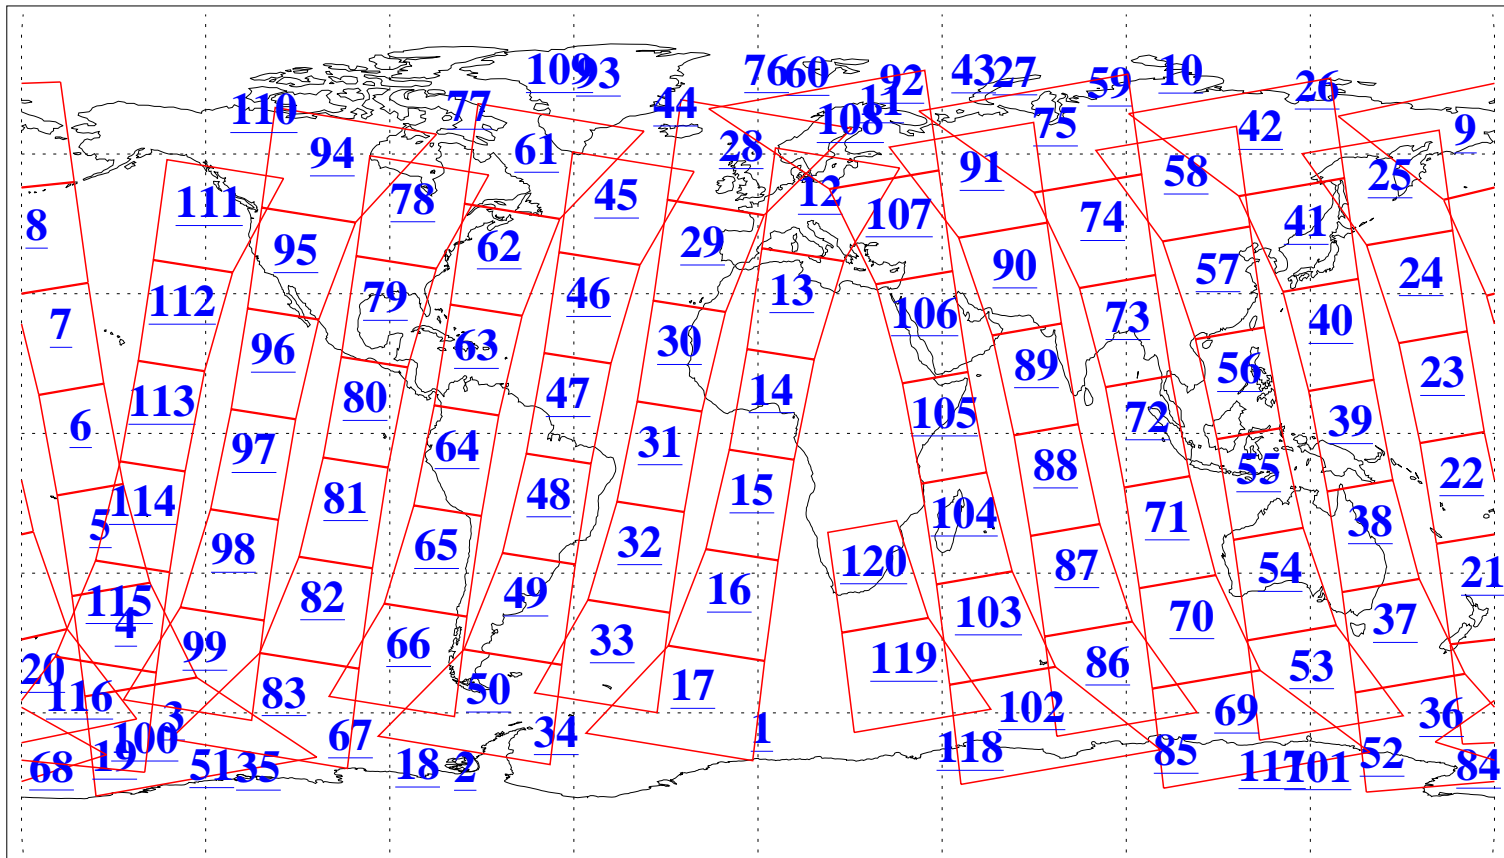

L1B Availability
AMSU Granules: 240
HSB Granules: 0
AIRS Granules: 240

14 May 2011
DoY 134
Aqua Day 3297
Granules: 1 to 120

Granules: 121 to 240

Legend: AMSU Available, HSB Available, AIRS Available

L1B Availability
AMSU Granules: 240
HSB Granules: 0
AIRS Granules: 240

14 May 2011
DoY 134
Aqua Day 3297
Ascending Granules

Descending Granules

Legend: AMSU Available, HSB Available, AIRS Available

L1B Availability
 AMSU Granules: 240
 HSB Granules: 0
 AIRS Granules: 240

14 May 2011
 DoY 134
 Aqua Day 3297

Northern Hemisphere Granules

Southern Hemisphere Granules

Legend: AMSU Available, HSB Available, AIRS Available