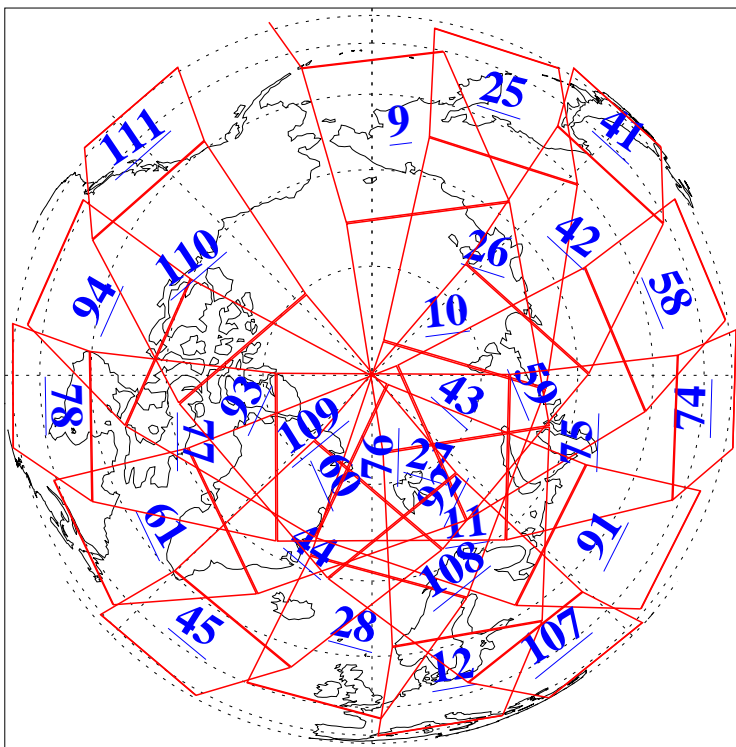

L1B Availability
AMSU Granules: 240
HSB Granules: 0
AIRS Granules: 240

14 May 2011
DoY 134
Aqua Day 3297
Granules: 1 to 120

Granules: 121 to 240

Legend: AMSU Available, HSB Available, AIRS Available

L1B Availability
AMSU Granules: 240
HSB Granules: 0
AIRS Granules: 240

14 May 2011
DoY 134
Aqua Day 3297
Ascending Granules

Descending Granules

Legend: AMSU Available, HSB Available, AIRS Available

L1B Availability
 AMSU Granules: 240
 HSB Granules: 0
 AIRS Granules: 240

14 May 2011
 DoY 134
 Aqua Day 3297

Northern Hemisphere Granules

Southern Hemisphere Granules

Legend: AMSU Available, HSB Available, AIRS Available