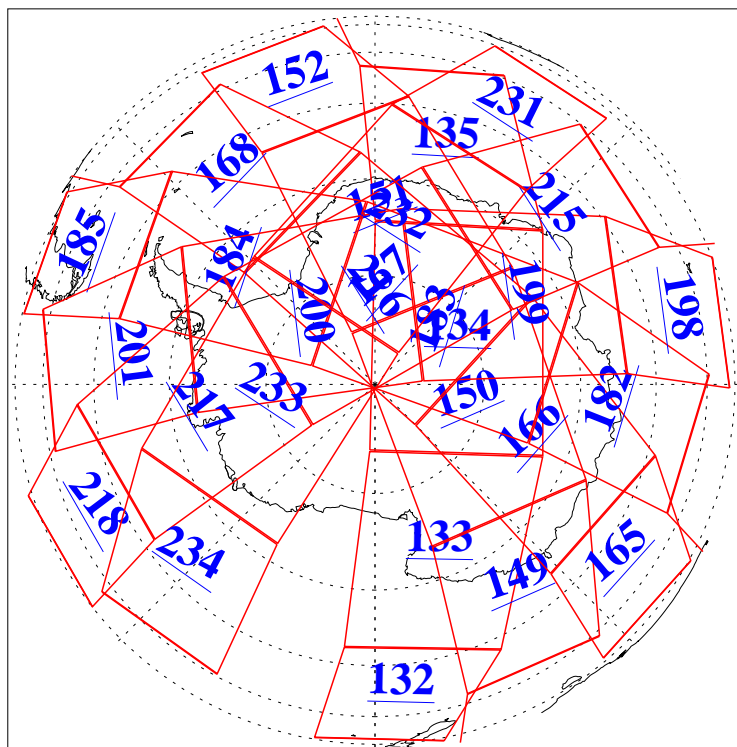

L1B Availability
AMSU Granules: 240
HSB Granules: 0
AIRS Granules: 240

14 May 2011
DoY 134
Aqua Day 3297
Granules: 1 to 120

Granules: 121 to 240

Legend: AMSU Available, HSB Available, AIRS Available

L1B Availability
AMSU Granules: 240
HSB Granules: 0
AIRS Granules: 240

14 May 2011
DoY 134
Aqua Day 3297
Ascending Granules

Descending Granules

Legend: AMSU Available, HSB Available, AIRS Available

L1B Availability
 AMSU Granules: 240
 HSB Granules: 0
 AIRS Granules: 240

14 May 2011
 DoY 134
 Aqua Day 3297

Northern Hemisphere Granules

Southern Hemisphere Granules

Legend: AMSU Available, HSB Available, AIRS Available