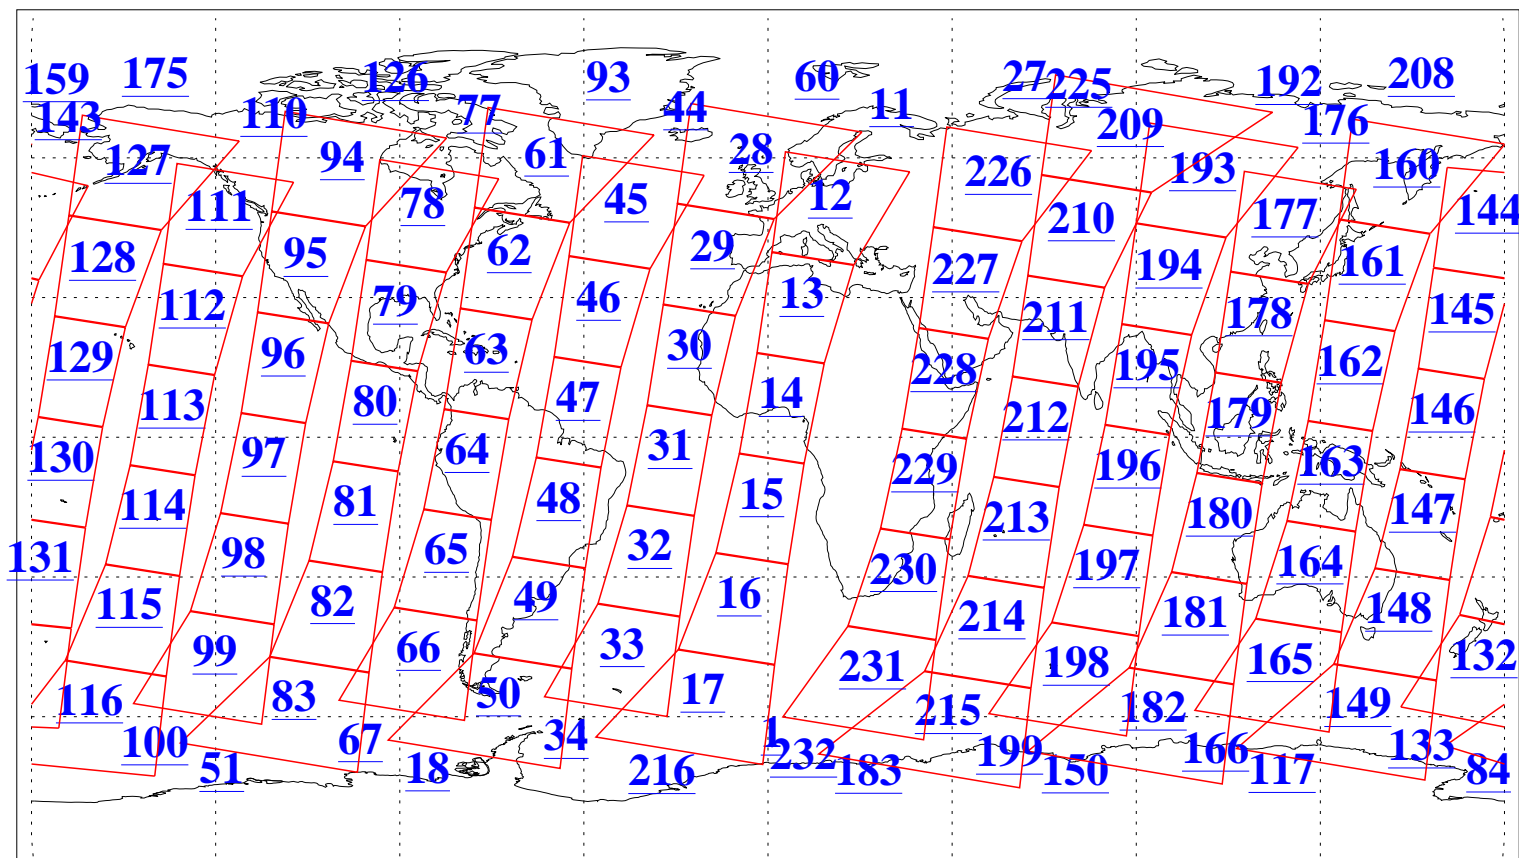

L1B Availability
AMSU Granules: 240
HSB Granules: 0
AIRS Granules: 240

14 May 2011
DoY 134
Aqua Day 3297
Granules: 1 to 120

Granules: 121 to 240

Legend: AMSU Available, HSB Available, AIRS Available

L1B Availability
AMSU Granules: 240
HSB Granules: 0
AIRS Granules: 240

14 May 2011
DoY 134
Aqua Day 3297
Ascending Granules

Descending Granules

Legend: AMSU Available, HSB Available, AIRS Available

L1B Availability
 AMSU Granules: 240
 HSB Granules: 0
 AIRS Granules: 240

14 May 2011
 DoY 134
 Aqua Day 3297

Northern Hemisphere Granules

Southern Hemisphere Granules

Legend: AMSU Available, HSB Available, AIRS Available