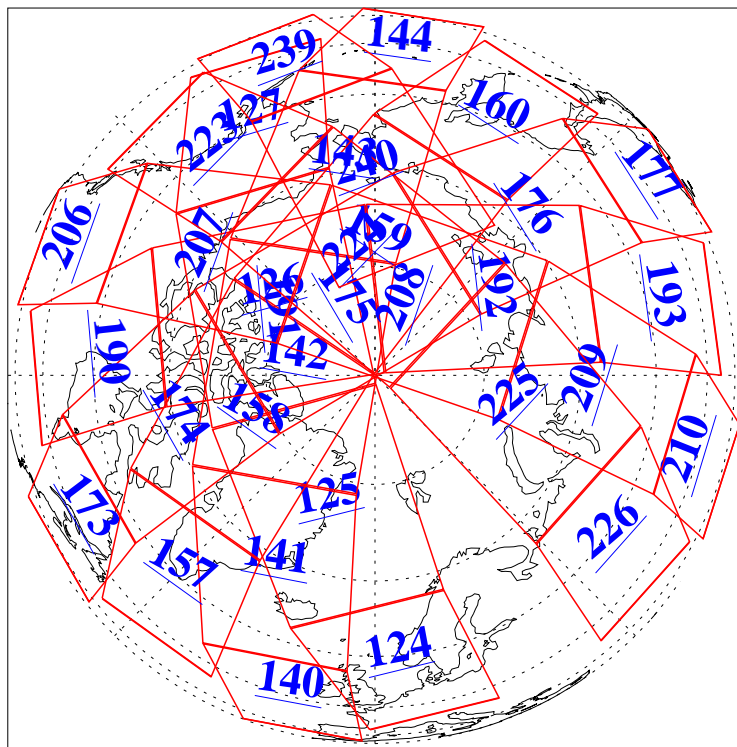

L1B Availability
AMSU Granules: 240
HSB Granules: 0
AIRS Granules: 240

14 May 2011
DoY 134
Aqua Day 3297
Granules: 1 to 120

Granules: 121 to 240

Legend: AMSU Available, HSB Available, AIRS Available

L1B Availability
AMSU Granules: 240
HSB Granules: 0
AIRS Granules: 240

14 May 2011
DoY 134
Aqua Day 3297
Ascending Granules

Descending Granules

Legend: AMSU Available, HSB Available, AIRS Available

L1B Availability
 AMSU Granules: 240
 HSB Granules: 0
 AIRS Granules: 240

14 May 2011
 DoY 134
 Aqua Day 3297

Northern Hemisphere Granules

Southern Hemisphere Granules

Legend: AMSU Available, HSB Available, AIRS Available