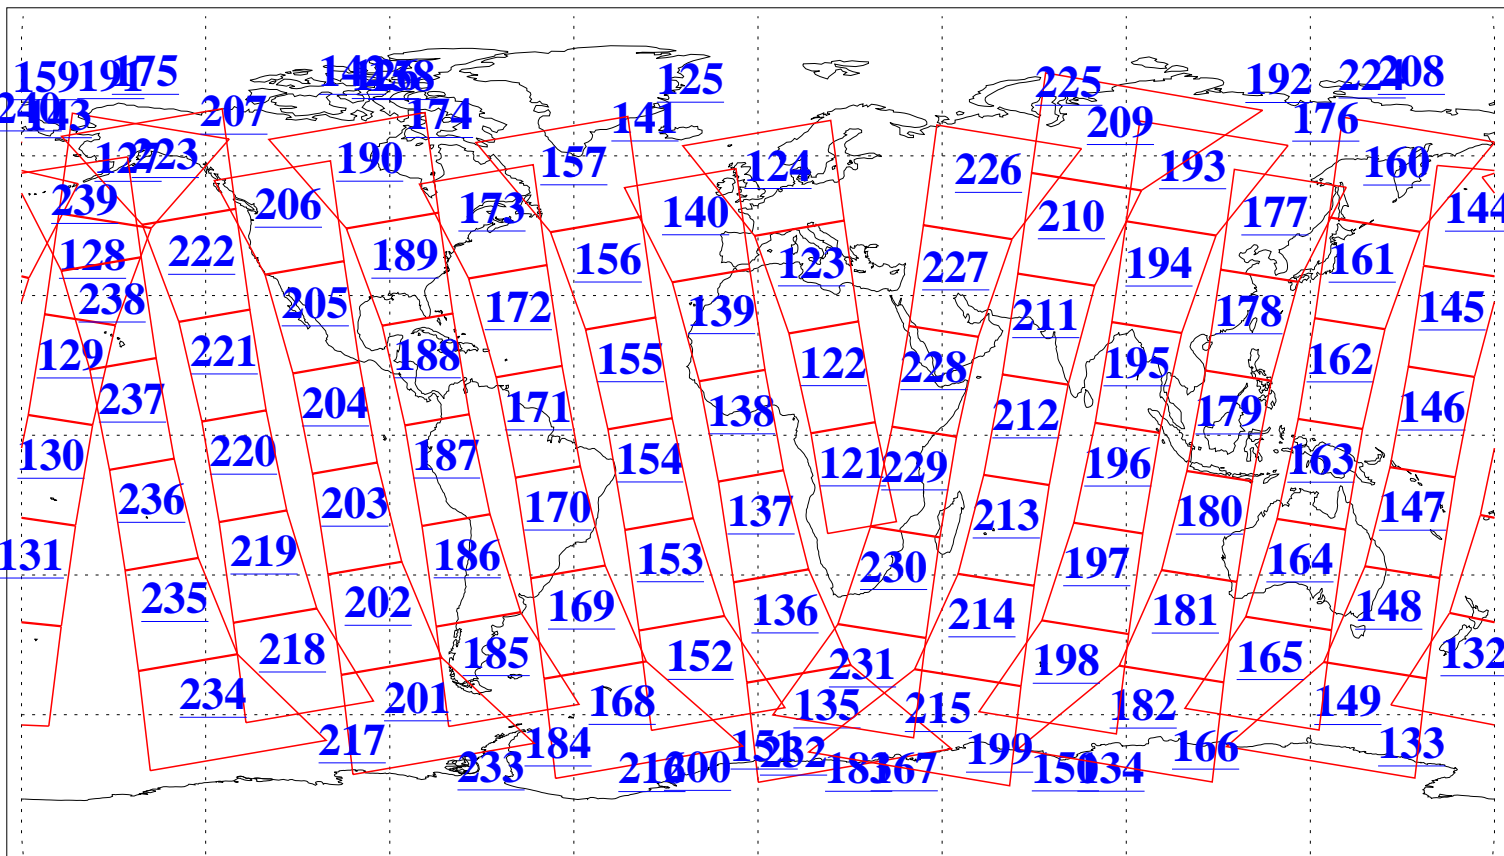

L1B Availability
AMSU Granules: 240
HSB Granules: 0
AIRS Granules: 240

14 May 2011
DoY 134
Aqua Day 3297
Granules: 1 to 120

Granules: 121 to 240

Legend: AMSU Available, HSB Available, AIRS Available

L1B Availability
AMSU Granules: 240
HSB Granules: 0
AIRS Granules: 240

14 May 2011
DoY 134
Aqua Day 3297
Ascending Granules

Descending Granules

Legend: AMSU Available, HSB Available, AIRS Available

L1B Availability
 AMSU Granules: 240
 HSB Granules: 0
 AIRS Granules: 240

14 May 2011
 DoY 134
 Aqua Day 3297

Northern Hemisphere Granules

Southern Hemisphere Granules

Legend: AMSU Available, HSB Available, AIRS Available