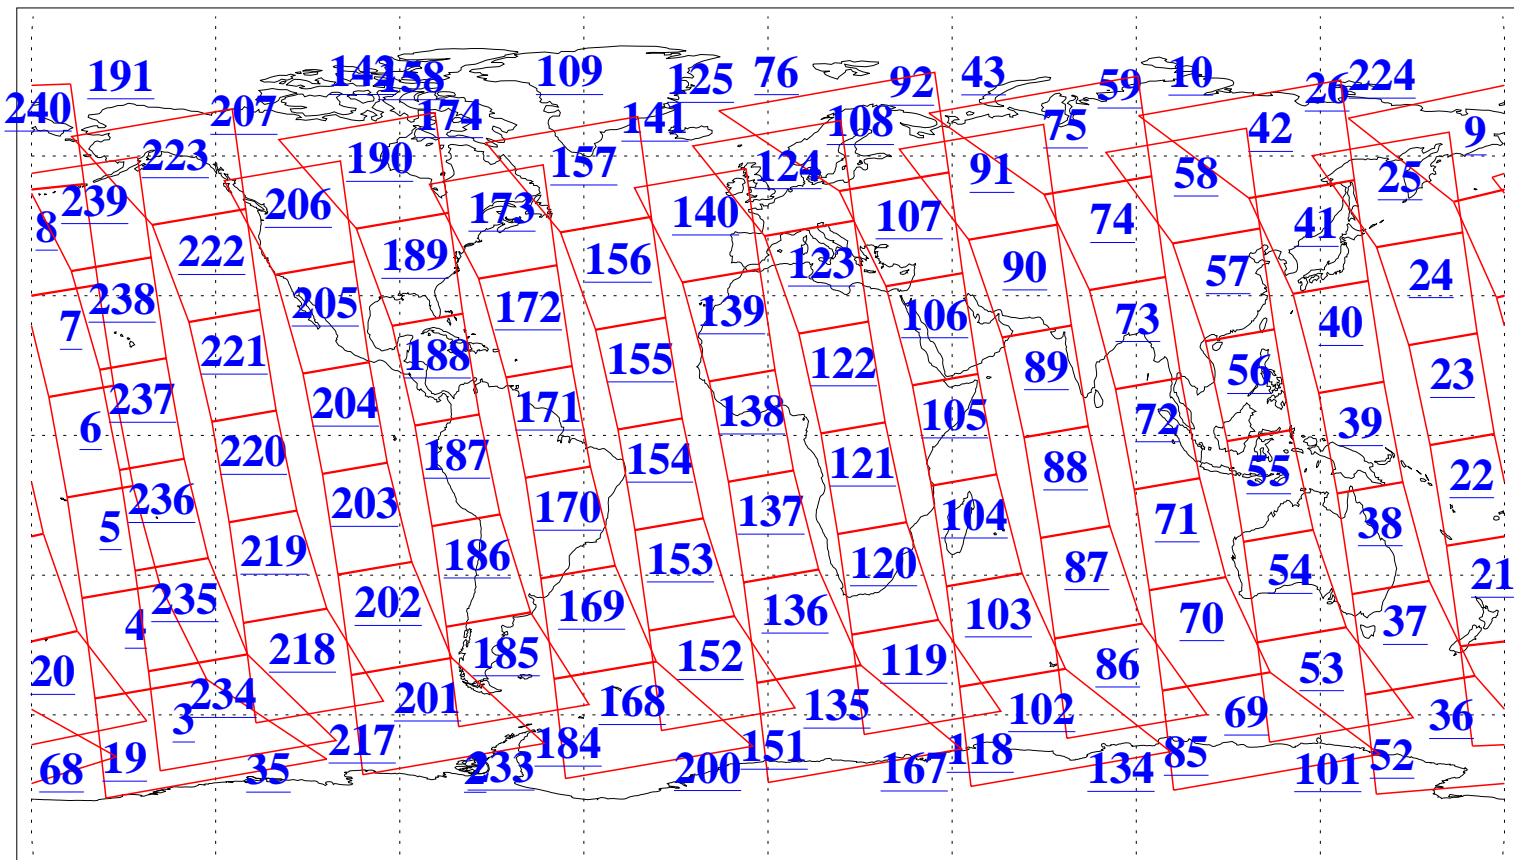

L1B Availability
AMSU Granules: 240
HSB Granules: 0
AIRS Granules: 240

14 May 2011
DoY 134
Aqua Day 3297
Granules: 1 to 120

Granules: 121 to 240

Legend: AMSU Available, HSB Available, AIRS Available

L1B Availability
AMSU Granules: 240
HSB Granules: 0
AIRS Granules: 240

14 May 2011
DoY 134
Aqua Day 3297
Ascending Granules

Descending Granules

Legend: AMSU Available, HSB Available, AIRS Available

L1B Availability
 AMSU Granules: 240
 HSB Granules: 0
 AIRS Granules: 240

14 May 2011
 DoY 134
 Aqua Day 3297

Northern Hemisphere Granules

Southern Hemisphere Granules

Legend: AMSU Available, HSB Available, AIRS Available