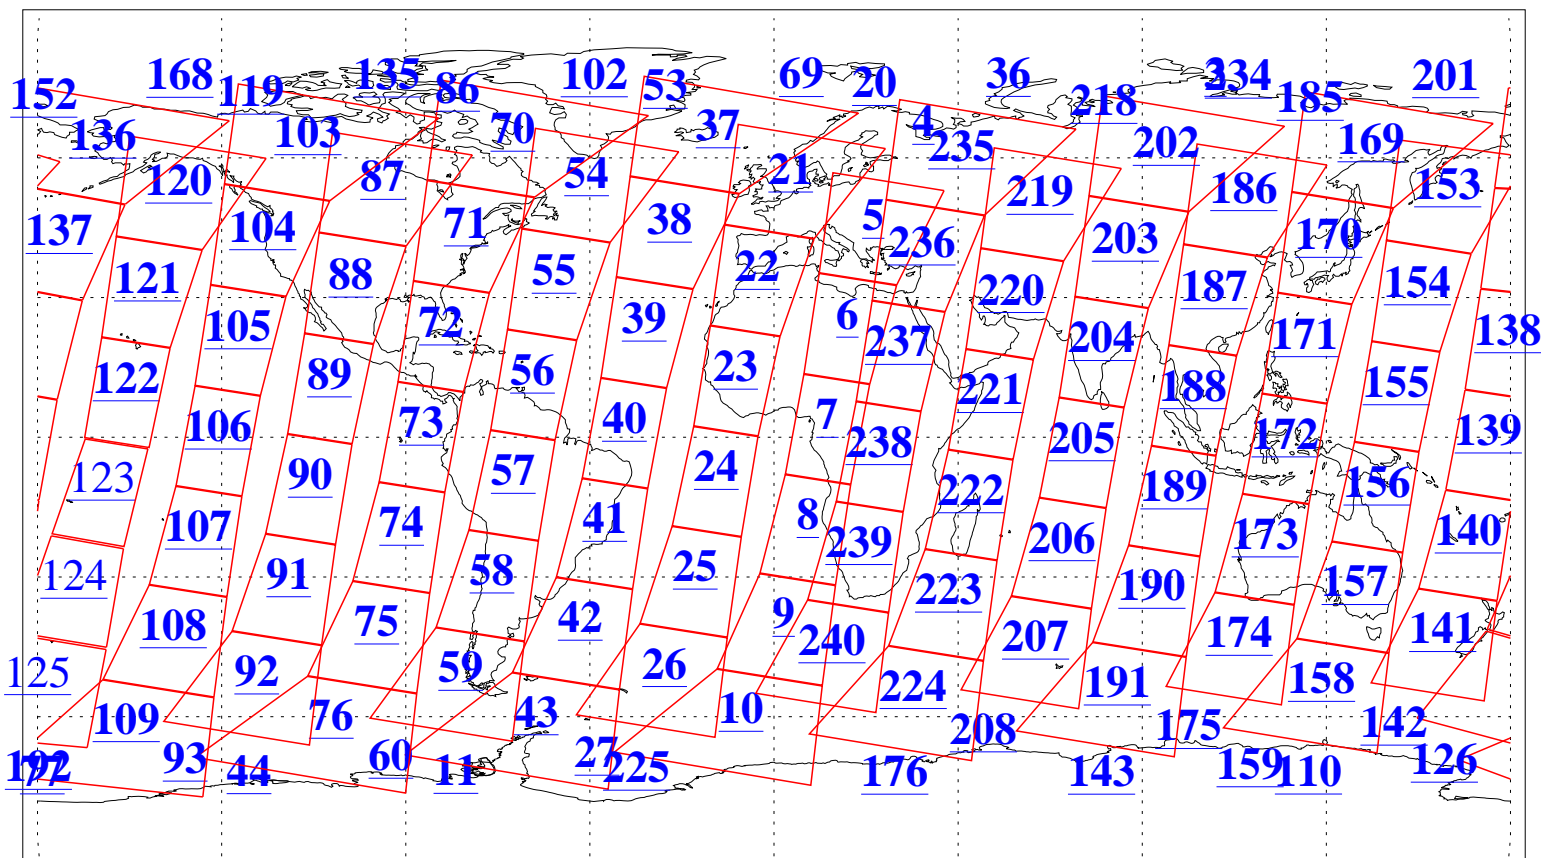

L1B Availability  
AMSU Granules: 240  
HSB Granules: 0  
AIRS Granules: 237

13 May 2011  
DoY 133  
Aqua Day 3296  
Granules: 1 to 120

Granules: 121 to 240

Legend: AMSU Available, HSB Available, AIRS Available

L1B Availability  
AMSU Granules: 240  
HSB Granules: 0  
AIRS Granules: 237

13 May 2011  
DoY 133  
Aqua Day 3296  
Ascending Granules

Descending Granules

Legend: AMSU Available, HSB Available, AIRS Available

L1B Availability  
 AMSU Granules: 240  
 HSB Granules: 0  
 AIRS Granules: 237

13 May 2011  
 DoY 133  
 Aqua Day 3296

Northern Hemisphere Granules

Southern Hemisphere Granules

Legend: AMSU Available, HSB Available, AIRS Available