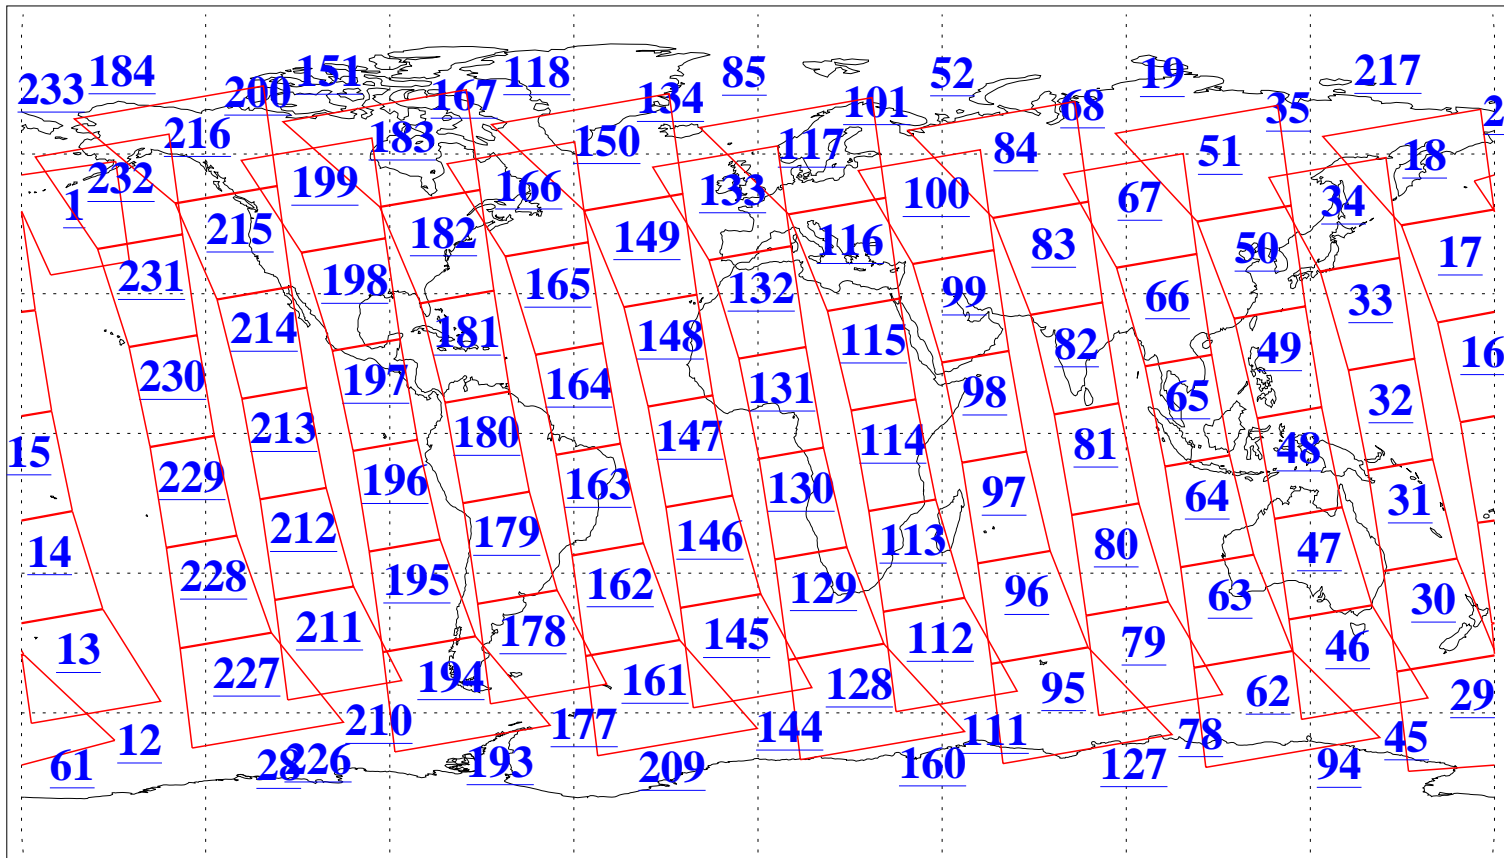

L1B Availability  
AMSU Granules: 240  
HSB Granules: 0  
AIRS Granules: 237

13 May 2011  
DoY 133  
Aqua Day 3296  
Granules: 1 to 120

Granules: 121 to 240

Legend: AMSU Available, HSB Available, AIRS Available

L1B Availability  
AMSU Granules: 240  
HSB Granules: 0  
AIRS Granules: 237

13 May 2011  
DoY 133  
Aqua Day 3296  
Ascending Granules

Descending Granules

Legend: AMSU Available, HSB Available, AIRS Available

L1B Availability  
 AMSU Granules: 240  
 HSB Granules: 0  
 AIRS Granules: 237

13 May 2011  
 DoY 133  
 Aqua Day 3296

Northern Hemisphere Granules

Southern Hemisphere Granules

Legend: AMSU Available, HSB Available, AIRS Available