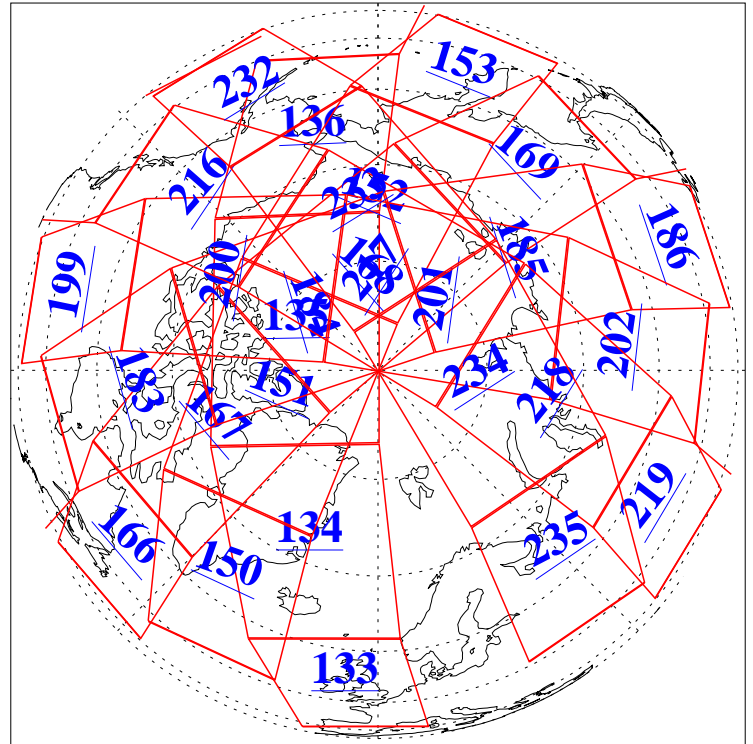

L1B Availability  
AMSU Granules: 240  
HSB Granules: 0  
AIRS Granules: 237

13 May 2011  
DoY 133  
Aqua Day 3296  
Ascending Granules

Descending Granules

Legend: AMSU Available, HSB Available, AIRS Available

L1B Availability  
 AMSU Granules: 240  
 HSB Granules: 0  
 AIRS Granules: 237

13 May 2011  
 DoY 133  
 Aqua Day 3296

Northern Hemisphere Granules

Southern Hemisphere Granules

Legend: AMSU Available, HSB Available, AIRS Available