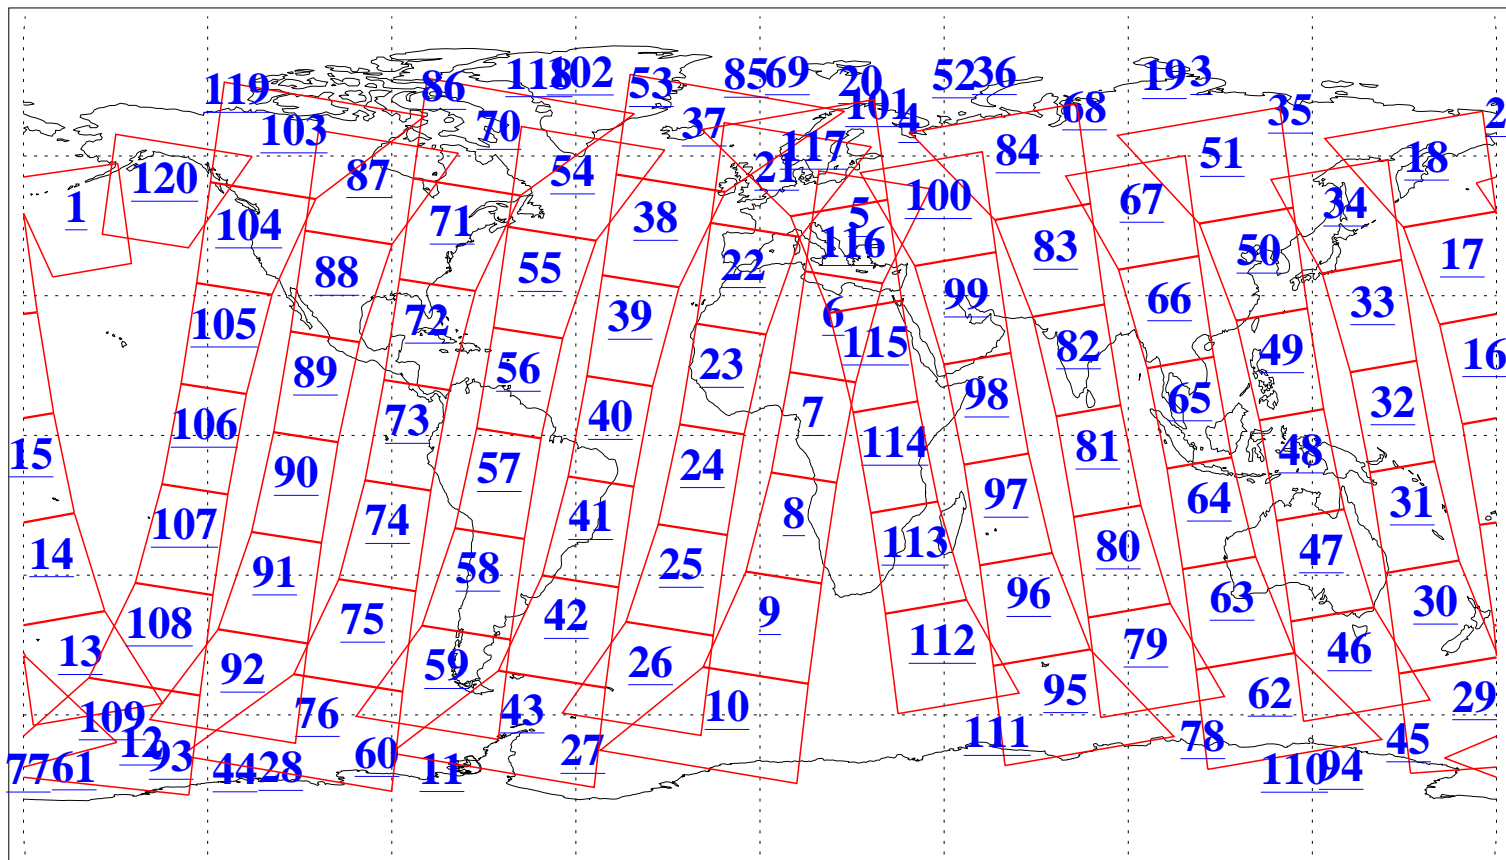

L1B Availability  
AMSU Granules: 240  
HSB Granules: 0  
AIRS Granules: 237

13 May 2011  
DoY 133  
Aqua Day 3296  
Granules: 1 to 120

Granules: 121 to 240

Legend: AMSU Available, HSB Available, AIRS Available

L1B Availability  
AMSU Granules: 240  
HSB Granules: 0  
AIRS Granules: 237

13 May 2011  
DoY 133  
Aqua Day 3296  
Ascending Granules

Descending Granules

Legend: AMSU Available, HSB Available, AIRS Available

L1B Availability  
 AMSU Granules: 240  
 HSB Granules: 0  
 AIRS Granules: 237

13 May 2011  
 DoY 133  
 Aqua Day 3296

Northern Hemisphere Granules

Southern Hemisphere Granules

Legend: AMSU Available, HSB Available, AIRS Available