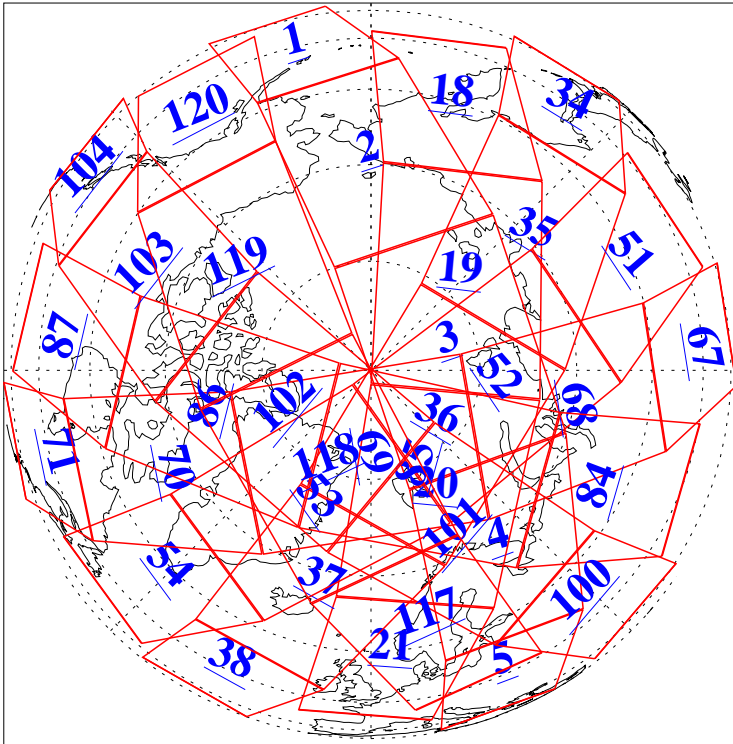

L1B Availability  
AMSU Granules: 240  
HSB Granules: 0  
AIRS Granules: 237

13 May 2011  
DoY 133  
Aqua Day 3296  
Granules: 1 to 120

Granules: 121 to 240

Legend: AMSU Available, HSB Available, AIRS Available

L1B Availability  
AMSU Granules: 240  
HSB Granules: 0  
AIRS Granules: 237

13 May 2011  
DoY 133  
Aqua Day 3296  
Ascending Granules

Descending Granules

Legend: AMSU Available, HSB Available, AIRS Available

L1B Availability  
 AMSU Granules: 240  
 HSB Granules: 0  
 AIRS Granules: 237

13 May 2011  
 DoY 133  
 Aqua Day 3296

Northern Hemisphere Granules

Southern Hemisphere Granules

Legend: AMSU Available, HSB Available, AIRS Available