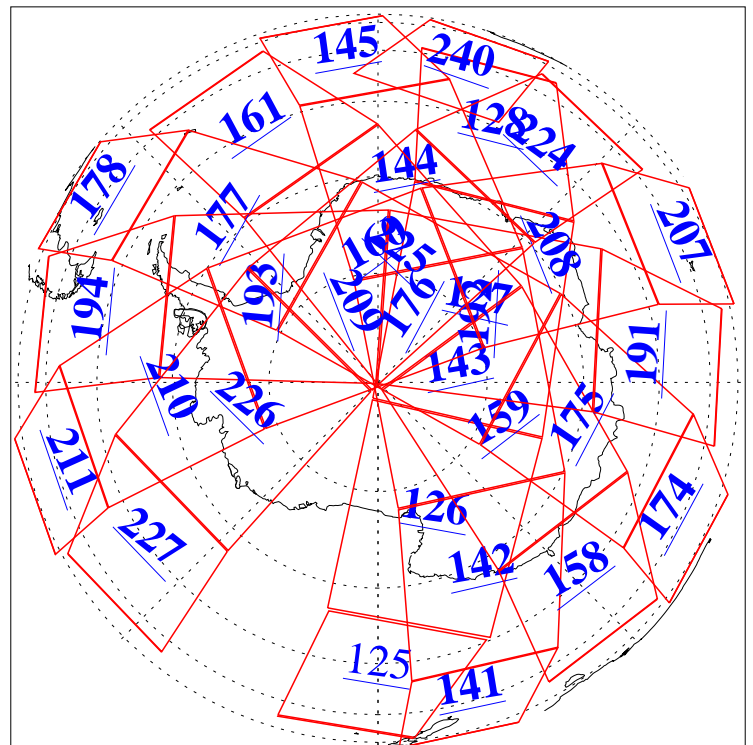

L1B Availability  
AMSU Granules: 240  
HSB Granules: 0  
AIRS Granules: 237

13 May 2011  
DoY 133  
Aqua Day 3296  
Granules: 1 to 120

Granules: 121 to 240

Legend: AMSU Available, HSB Available, AIRS Available

L1B Availability  
AMSU Granules: 240  
HSB Granules: 0  
AIRS Granules: 237

13 May 2011  
DoY 133  
Aqua Day 3296  
Ascending Granules

Descending Granules

Legend: AMSU Available, HSB Available, AIRS Available

L1B Availability  
 AMSU Granules: 240  
 HSB Granules: 0  
 AIRS Granules: 237

13 May 2011  
 DoY 133  
 Aqua Day 3296

Northern Hemisphere Granules

Southern Hemisphere Granules

Legend: AMSU Available, HSB Available, AIRS Available