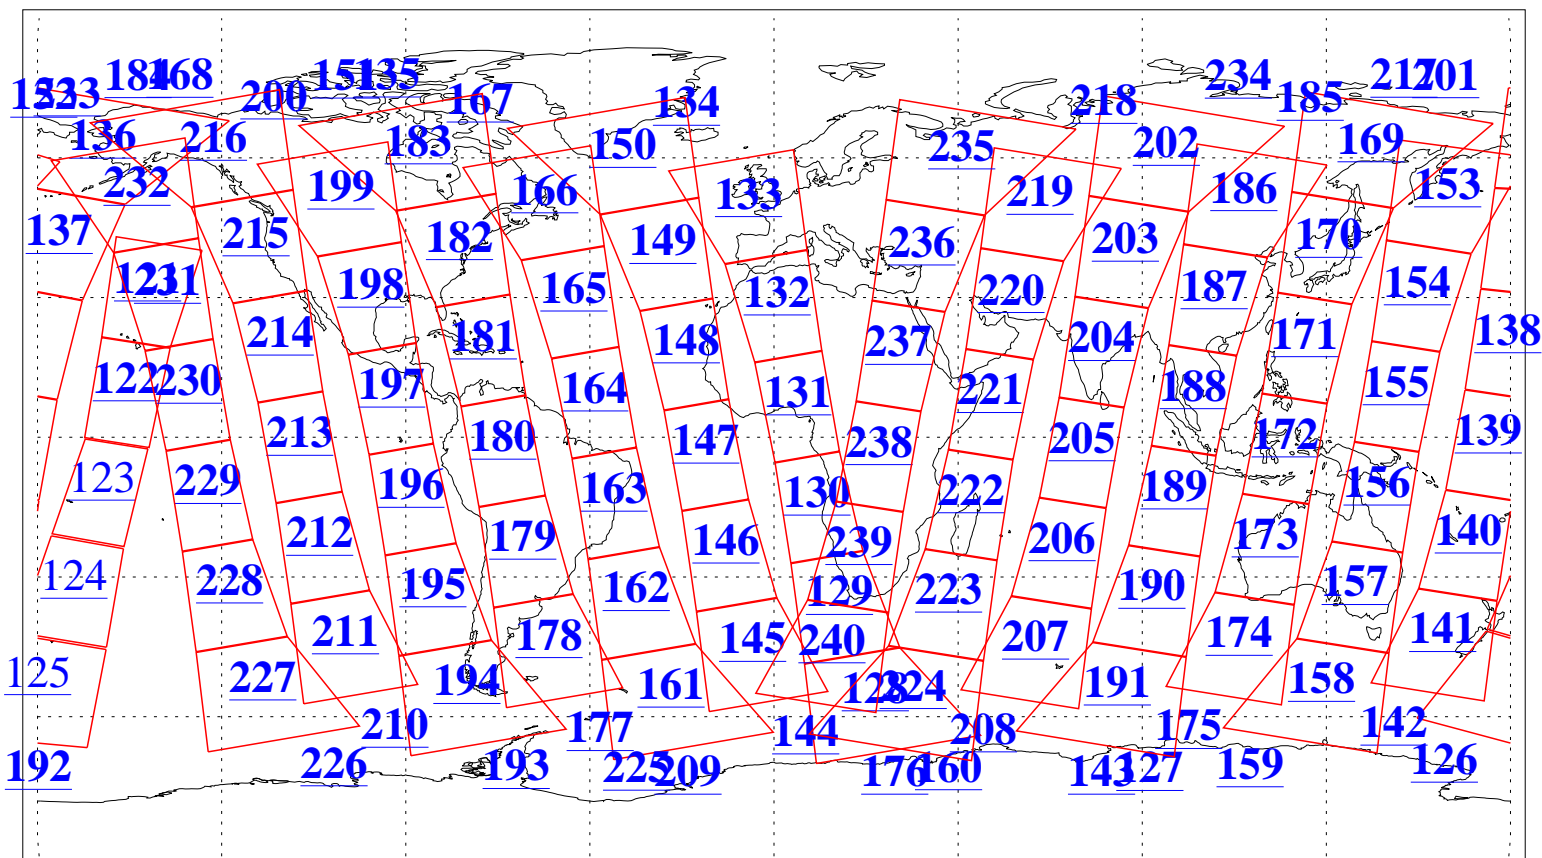

L1B Availability  
AMSU Granules: 240  
HSB Granules: 0  
AIRS Granules: 237

13 May 2011  
DoY 133  
Aqua Day 3296  
Granules: 1 to 120

Granules: 121 to 240

Legend: AMSU Available, HSB Available, AIRS Available

L1B Availability  
AMSU Granules: 240  
HSB Granules: 0  
AIRS Granules: 237

13 May 2011  
DoY 133  
Aqua Day 3296  
Ascending Granules

Descending Granules

Legend: AMSU Available, HSB Available, AIRS Available

L1B Availability  
 AMSU Granules: 240  
 HSB Granules: 0  
 AIRS Granules: 237

13 May 2011  
 DoY 133  
 Aqua Day 3296

Northern Hemisphere Granules

Southern Hemisphere Granules

Legend: AMSU Available, HSB Available, AIRS Available