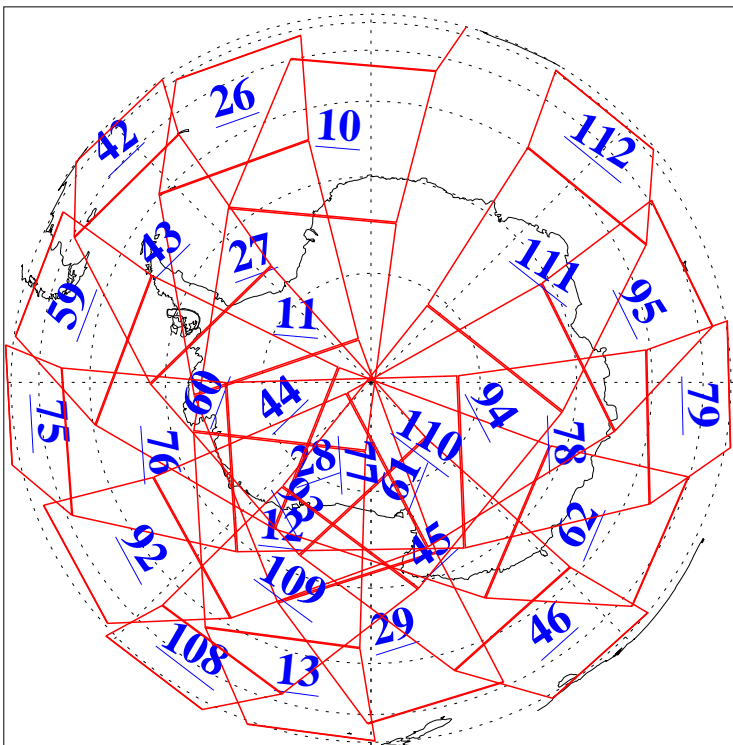

L1B Availability  
AMSU Granules: 240  
HSB Granules: 0  
AIRS Granules: 237

13 May 2011  
DoY 133  
Aqua Day 3296  
Granules: 1 to 120

Granules: 121 to 240

Legend: AMSU Available, HSB Available, AIRS Available

L1B Availability  
AMSU Granules: 240  
HSB Granules: 0  
AIRS Granules: 237

13 May 2011  
DoY 133  
Aqua Day 3296  
Ascending Granules

Descending Granules

Legend: AMSU Available, HSB Available, AIRS Available

L1B Availability  
 AMSU Granules: 240  
 HSB Granules: 0  
 AIRS Granules: 237

13 May 2011  
 DoY 133  
 Aqua Day 3296

Northern Hemisphere Granules

Southern Hemisphere Granules

Legend: AMSU Available, HSB Available, AIRS Available