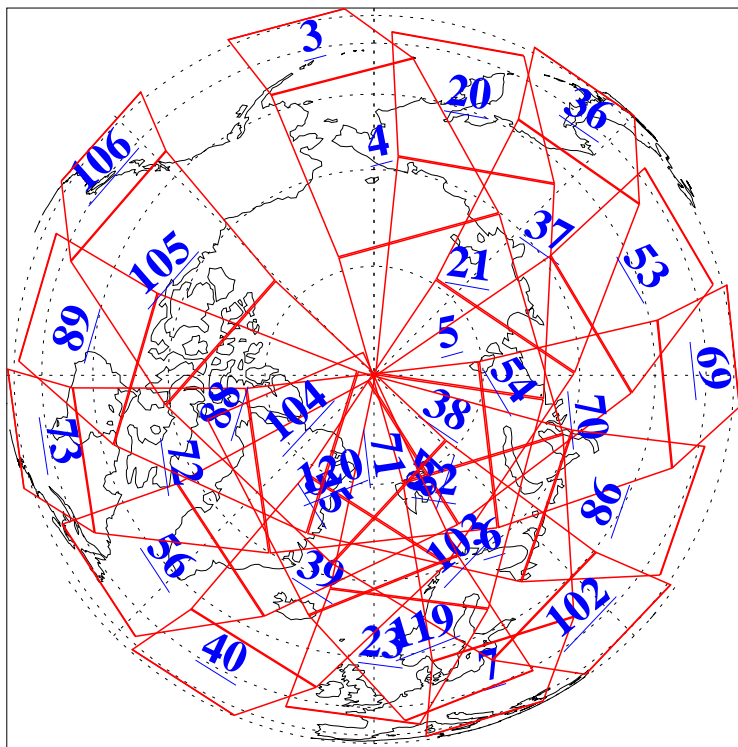

L1B Availability  
AMSU Granules: 240  
HSB Granules: 0  
AIRS Granules: 240

11 May 2011  
DoY 131  
Aqua Day 3294  
Granules: 1 to 120

Granules: 121 to 240

Legend: AMSU Available, *HSB Available*, **AIRS Available**

L1B Availability  
AMSU Granules: 240  
HSB Granules: 0  
AIRS Granules: 240

11 May 2011  
DoY 131  
Aqua Day 3294  
Ascending Granules

Descending Granules

Legend: AMSU Available, HSB Available, AIRS Available

L1B Availability  
 AMSU Granules: 240  
 HSB Granules: 0  
 AIRS Granules: 240

11 May 2011  
 DoY 131  
 Aqua Day 3294

Northern Hemisphere Granules

Southern Hemisphere Granules

Legend: AMSU Available, HSB Available, AIRS Available