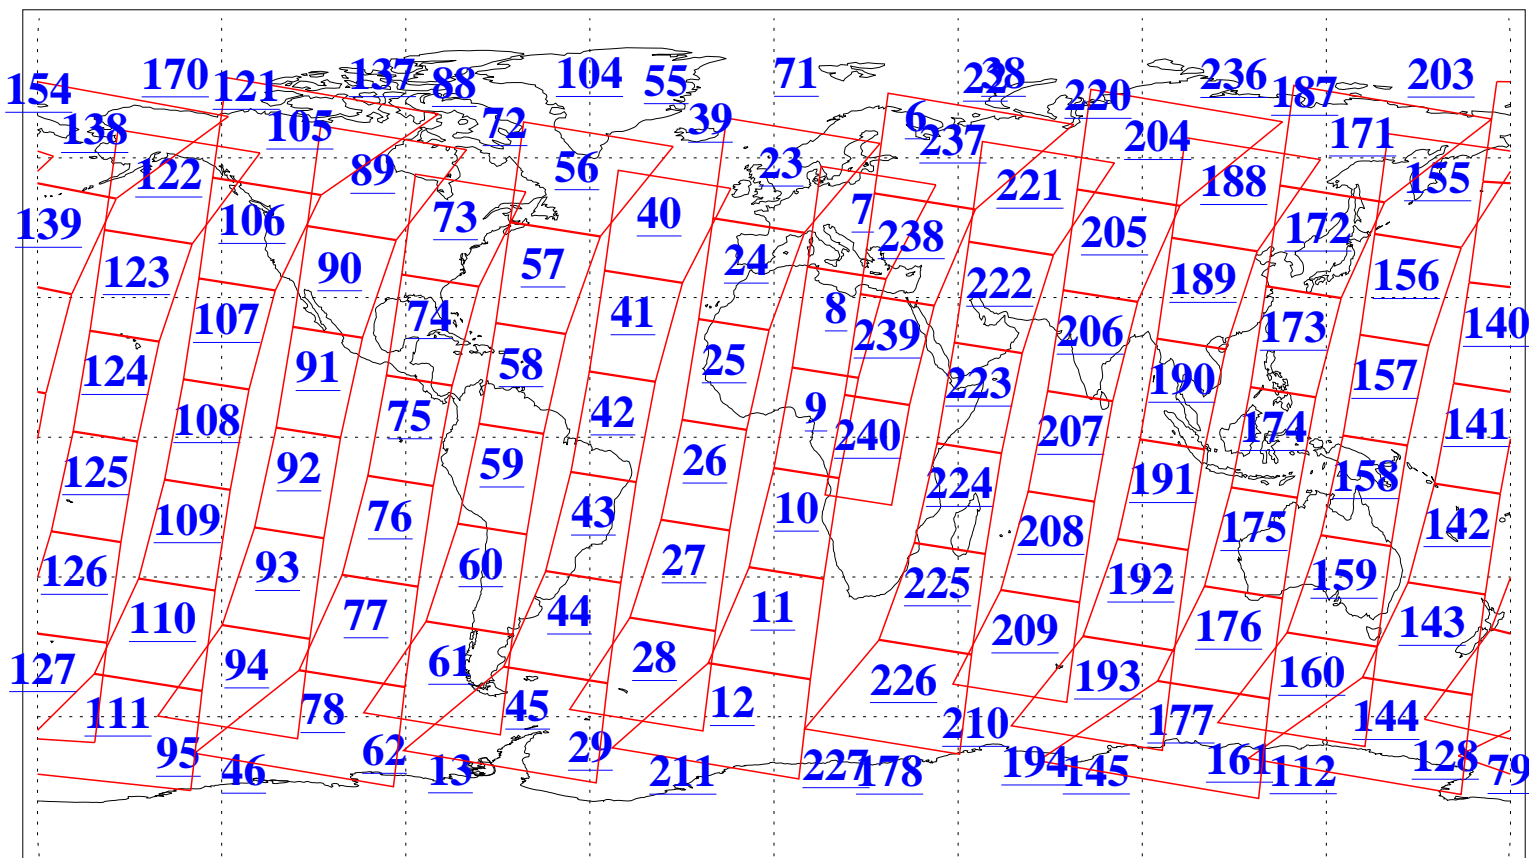

L1B Availability  
AMSU Granules: 240  
HSB Granules: 0  
AIRS Granules: 240

11 May 2011  
DoY 131  
Aqua Day 3294  
Granules: 1 to 120

Granules: 121 to 240

Legend: AMSU Available, *HSB Available*, **AIRS Available**

L1B Availability  
AMSU Granules: 240  
HSB Granules: 0  
AIRS Granules: 240

11 May 2011  
DoY 131  
Aqua Day 3294  
Ascending Granules

Descending Granules

Legend: AMSU Available, HSB Available, AIRS Available

L1B Availability  
 AMSU Granules: 240  
 HSB Granules: 0  
 AIRS Granules: 240

11 May 2011  
 DoY 131  
 Aqua Day 3294

Northern Hemisphere Granules

Southern Hemisphere Granules

Legend: AMSU Available, HSB Available, AIRS Available