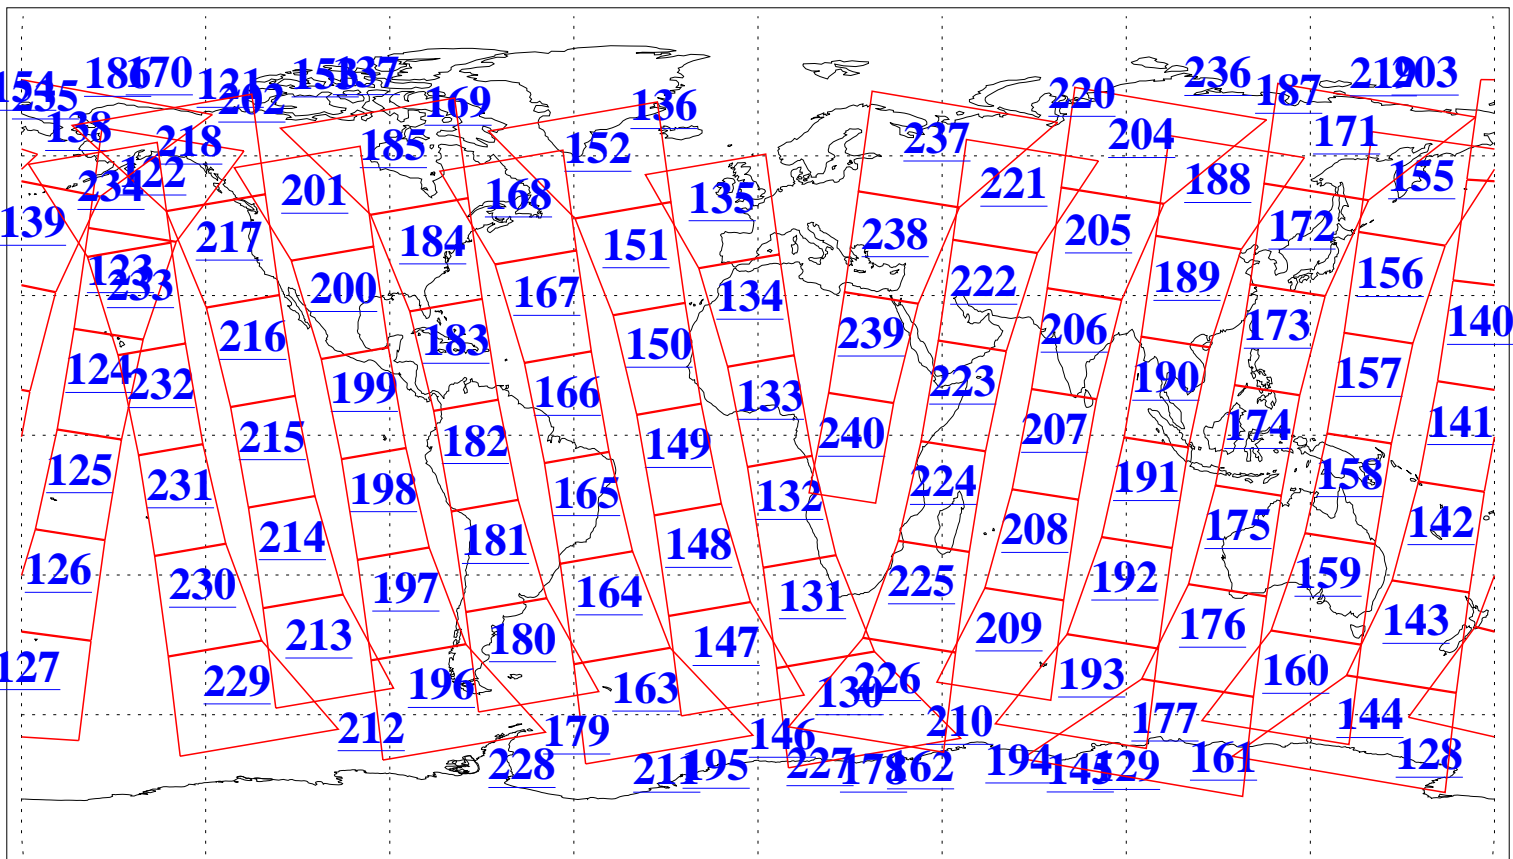

L1B Availability  
AMSU Granules: 240  
HSB Granules: 0  
AIRS Granules: 240

11 May 2011  
DoY 131  
Aqua Day 3294  
Granules: 1 to 120

Granules: 121 to 240

Legend: AMSU Available, *HSB Available*, **AIRS Available**

L1B Availability  
AMSU Granules: 240  
HSB Granules: 0  
AIRS Granules: 240

11 May 2011  
DoY 131  
Aqua Day 3294  
Ascending Granules

Descending Granules

Legend: AMSU Available, HSB Available, AIRS Available

L1B Availability  
 AMSU Granules: 240  
 HSB Granules: 0  
 AIRS Granules: 240

11 May 2011  
 DoY 131  
 Aqua Day 3294

Northern Hemisphere Granules

Southern Hemisphere Granules

Legend: AMSU Available, HSB Available, AIRS Available