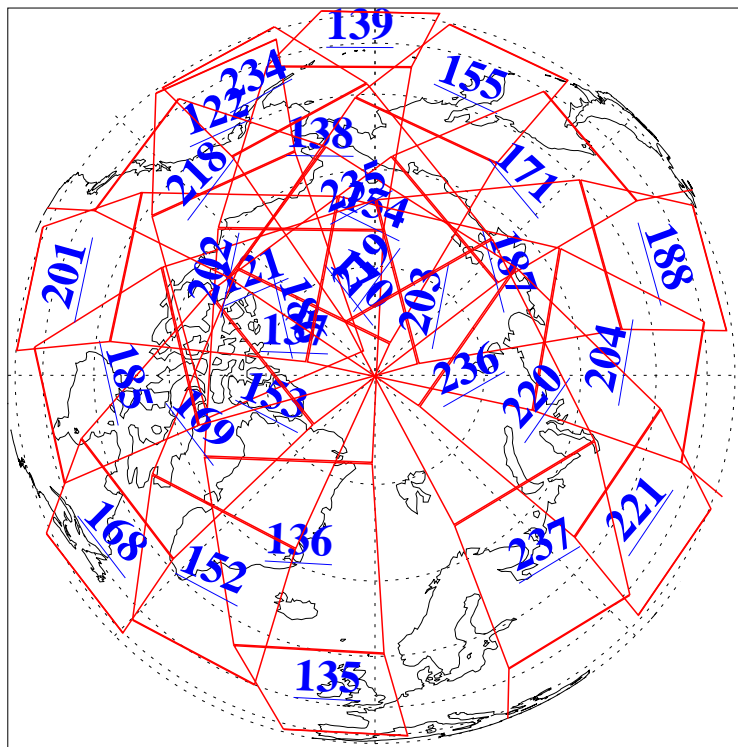

L1B Availability  
AMSU Granules: 240  
HSB Granules: 0  
AIRS Granules: 240

11 May 2011  
DoY 131  
Aqua Day 3294  
Granules: 1 to 120

Granules: 121 to 240

Legend: AMSU Available, *HSB Available*, **AIRS Available**

L1B Availability  
AMSU Granules: 240  
HSB Granules: 0  
AIRS Granules: 240

11 May 2011  
DoY 131  
Aqua Day 3294  
Ascending Granules

Descending Granules

Legend: AMSU Available, HSB Available, AIRS Available

L1B Availability  
 AMSU Granules: 240  
 HSB Granules: 0  
 AIRS Granules: 240

11 May 2011  
 DoY 131  
 Aqua Day 3294

Northern Hemisphere Granules

Southern Hemisphere Granules

Legend: AMSU Available, HSB Available, AIRS Available