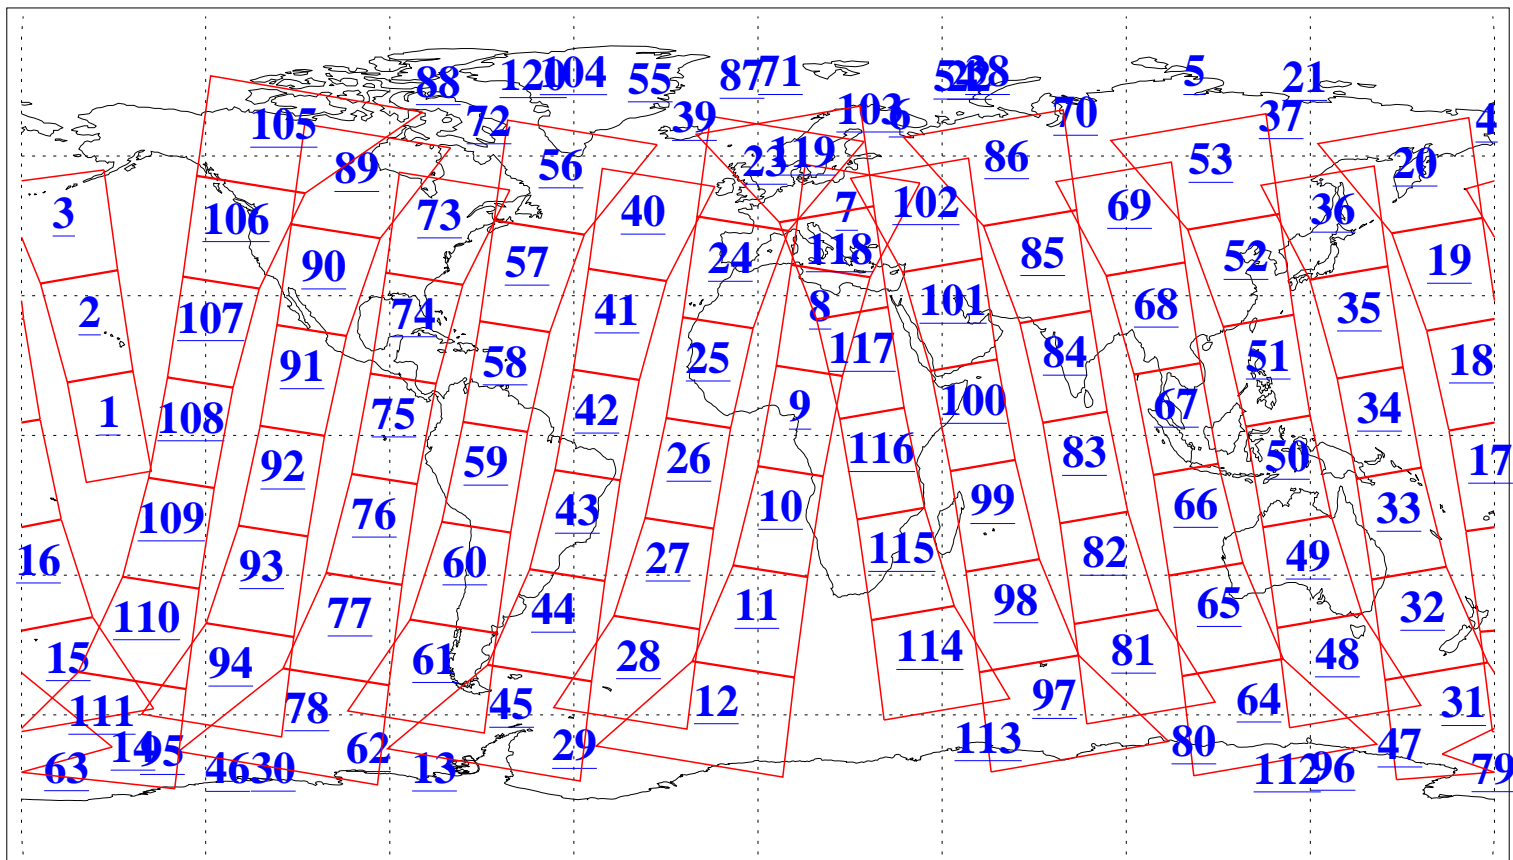

L1B Availability  
AMSU Granules: 240  
HSB Granules: 0  
AIRS Granules: 240

11 May 2011  
DoY 131  
Aqua Day 3294  
Granules: 1 to 120

Granules: 121 to 240

Legend: AMSU Available, *HSB Available*, **AIRS Available**

L1B Availability  
AMSU Granules: 240  
HSB Granules: 0  
AIRS Granules: 240

11 May 2011  
DoY 131  
Aqua Day 3294  
Ascending Granules

Descending Granules

Legend: AMSU Available, HSB Available, AIRS Available

L1B Availability  
 AMSU Granules: 240  
 HSB Granules: 0  
 AIRS Granules: 240

11 May 2011  
 DoY 131  
 Aqua Day 3294

Northern Hemisphere Granules

Southern Hemisphere Granules

Legend: AMSU Available, HSB Available, AIRS Available