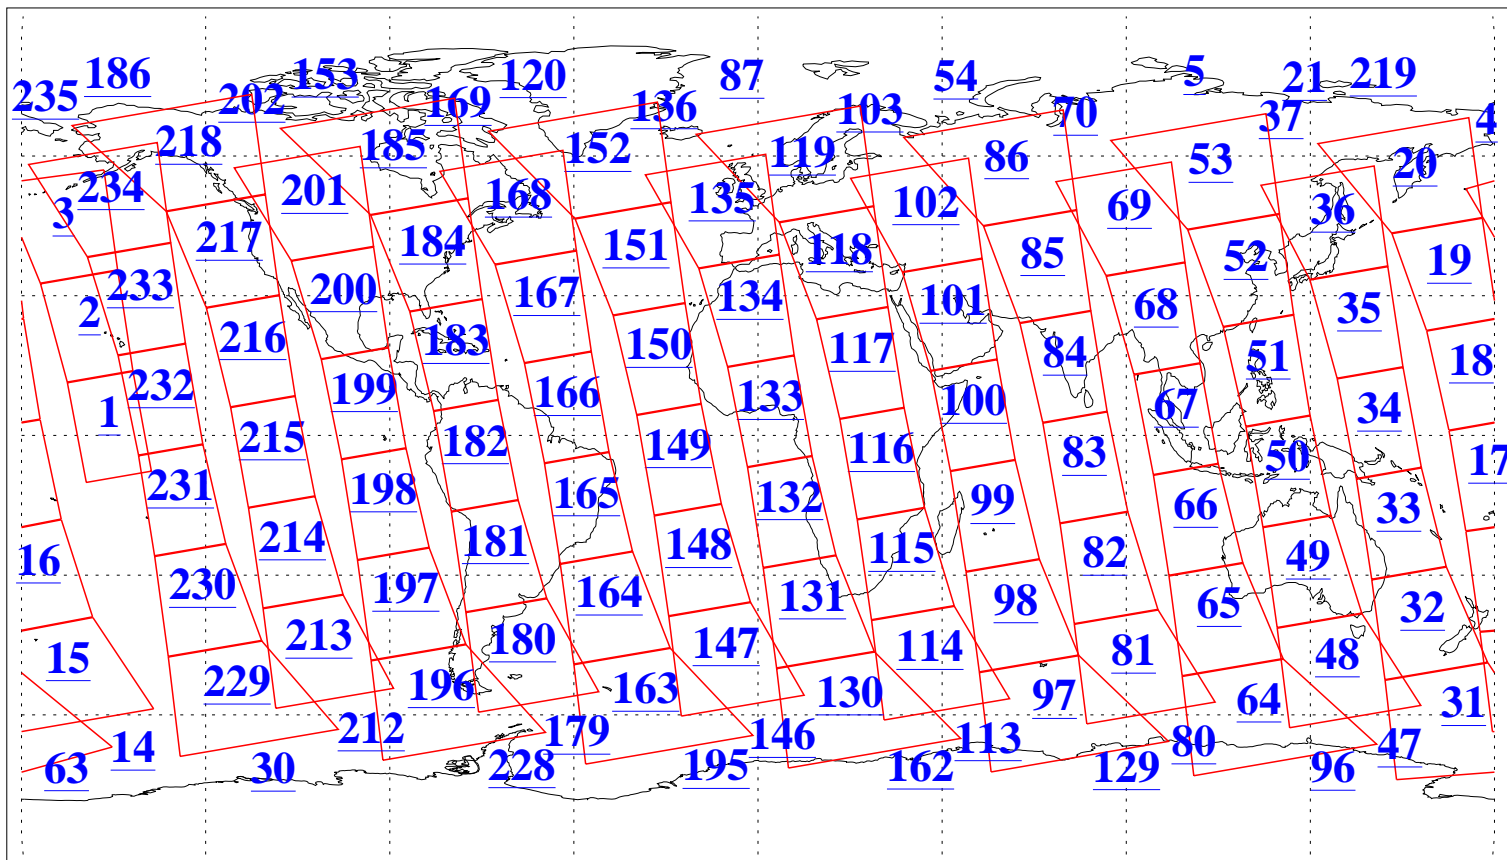

L1B Availability  
AMSU Granules: 240  
HSB Granules: 0  
AIRS Granules: 240

11 May 2011  
DoY 131  
Aqua Day 3294  
Granules: 1 to 120

Granules: 121 to 240

Legend: AMSU Available, *HSB Available*, **AIRS Available**

L1B Availability  
AMSU Granules: 240  
HSB Granules: 0  
AIRS Granules: 240

11 May 2011  
DoY 131  
Aqua Day 3294  
Ascending Granules

Descending Granules

Legend: AMSU Available, HSB Available, AIRS Available

L1B Availability  
 AMSU Granules: 240  
 HSB Granules: 0  
 AIRS Granules: 240

11 May 2011  
 DoY 131  
 Aqua Day 3294

Northern Hemisphere Granules

Southern Hemisphere Granules

Legend: AMSU Available, HSB Available, AIRS Available