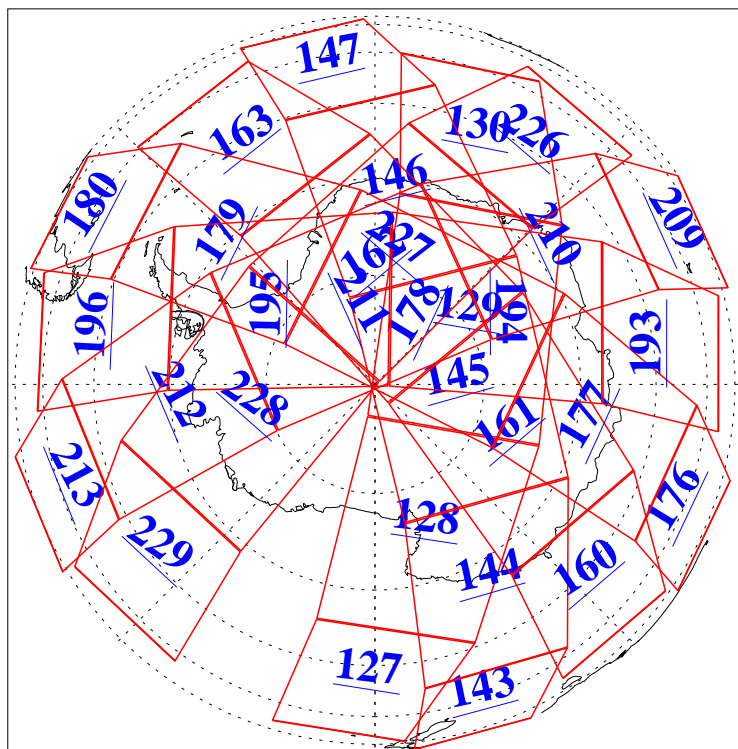

L1B Availability  
AMSU Granules: 240  
HSB Granules: 0  
AIRS Granules: 240

11 May 2011  
DoY 131  
Aqua Day 3294  
Granules: 1 to 120

Granules: 121 to 240

Legend: AMSU Available, *HSB Available*, **AIRS Available**

L1B Availability  
AMSU Granules: 240  
HSB Granules: 0  
AIRS Granules: 240

11 May 2011  
DoY 131  
Aqua Day 3294  
Ascending Granules

Descending Granules

Legend: AMSU Available, HSB Available, AIRS Available

L1B Availability  
 AMSU Granules: 240  
 HSB Granules: 0  
 AIRS Granules: 240

11 May 2011  
 DoY 131  
 Aqua Day 3294

Northern Hemisphere Granules

Southern Hemisphere Granules

Legend: AMSU Available, HSB Available, AIRS Available