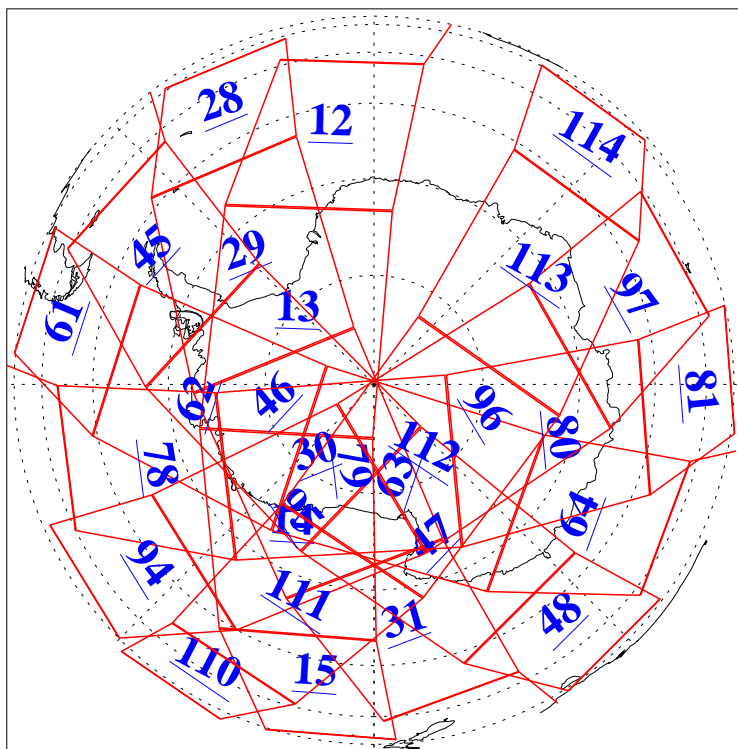

L1B Availability  
AMSU Granules: 240  
HSB Granules: 0  
AIRS Granules: 240

11 May 2011  
DoY 131  
Aqua Day 3294  
Granules: 1 to 120

Granules: 121 to 240

Legend: AMSU Available, *HSB Available*, **AIRS Available**

L1B Availability  
AMSU Granules: 240  
HSB Granules: 0  
AIRS Granules: 240

11 May 2011  
DoY 131  
Aqua Day 3294  
Ascending Granules

Descending Granules

Legend: AMSU Available, HSB Available, AIRS Available

L1B Availability  
 AMSU Granules: 240  
 HSB Granules: 0  
 AIRS Granules: 240

11 May 2011  
 DoY 131  
 Aqua Day 3294

Northern Hemisphere Granules

Southern Hemisphere Granules

Legend: AMSU Available, HSB Available, AIRS Available