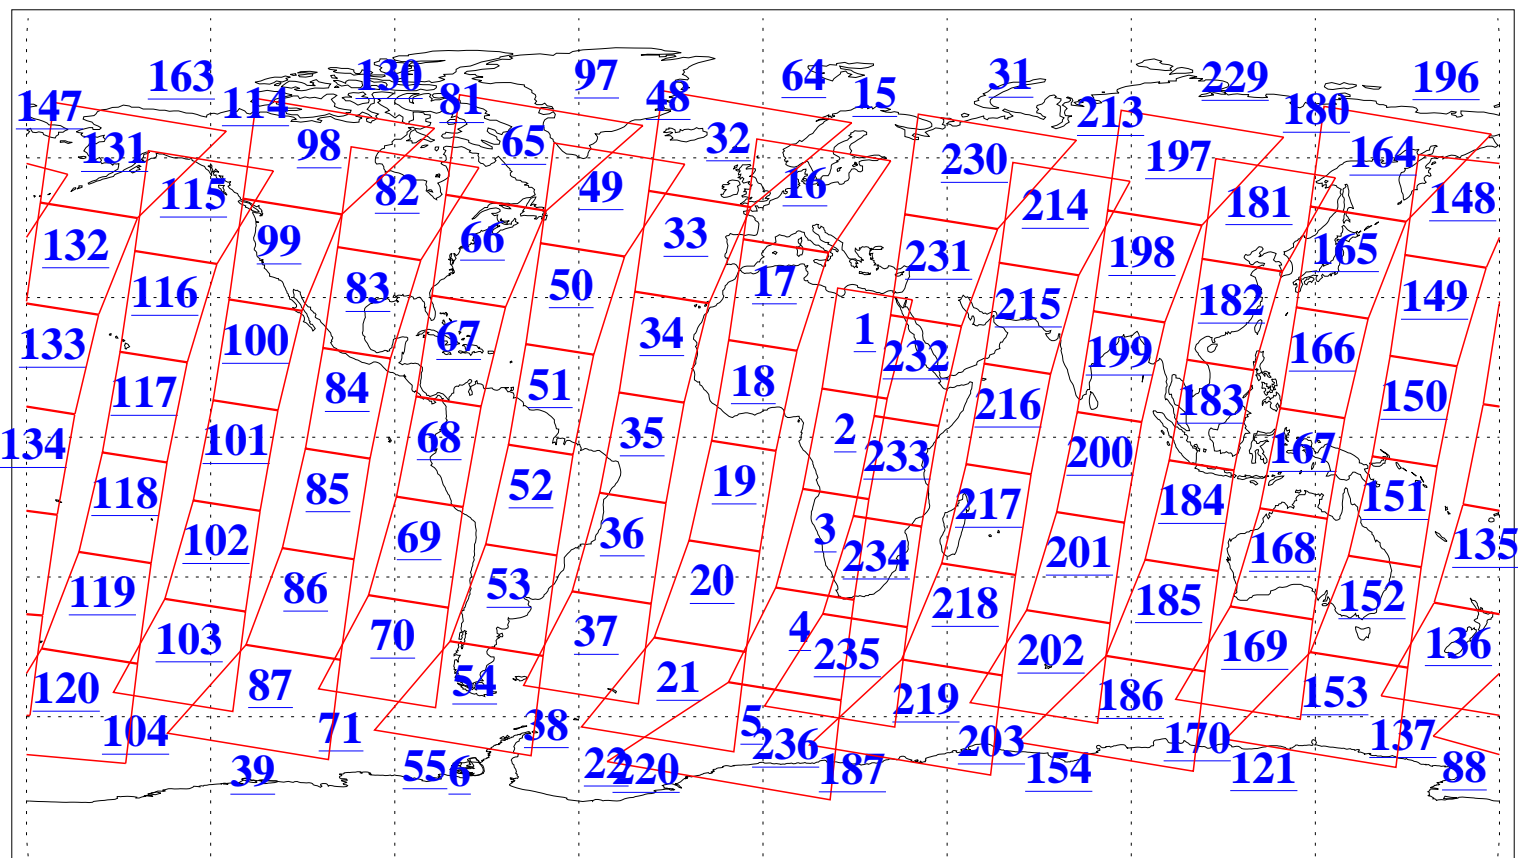

L1B Availability  
AMSU Granules: 240  
HSB Granules: 0  
AIRS Granules: 240

10 May 2011  
DoY 130  
Aqua Day 3293  
Ascending Granules

Descending Granules

Legend: AMSU Available, HSB Available, AIRS Available

L1B Availability  
 AMSU Granules: 240  
 HSB Granules: 0  
 AIRS Granules: 240

10 May 2011  
 DoY 130  
 Aqua Day 3293

Northern Hemisphere Granules

Southern Hemisphere Granules

Legend: AMSU Available, HSB Available, AIRS Available