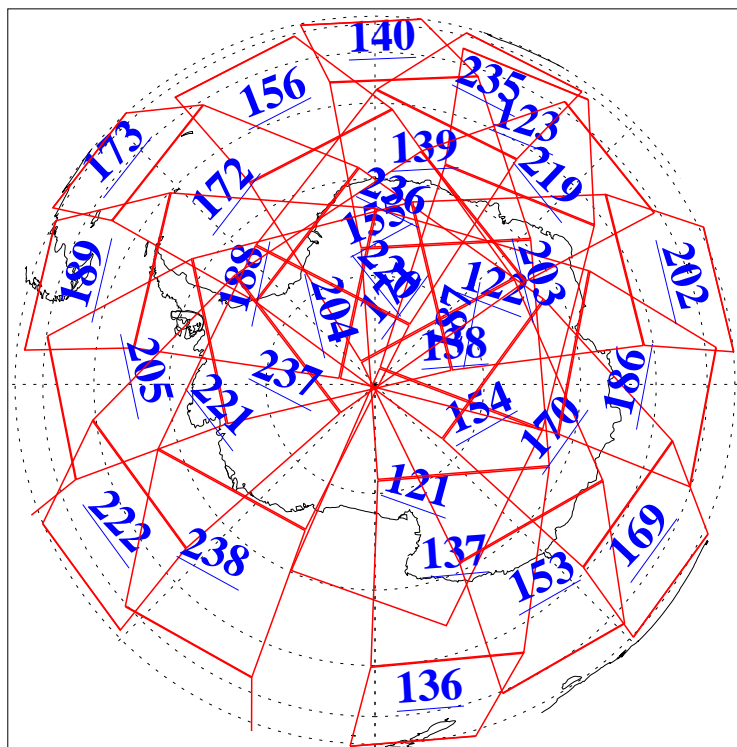

L1B Availability  
AMSU Granules: 240  
HSB Granules: 0  
AIRS Granules: 240

10 May 2011  
DoY 130  
Aqua Day 3293  
Ascending Granules

Descending Granules

Legend: AMSU Available, HSB Available, AIRS Available

L1B Availability  
 AMSU Granules: 240  
 HSB Granules: 0  
 AIRS Granules: 240

10 May 2011  
 DoY 130  
 Aqua Day 3293

Northern Hemisphere Granules

Southern Hemisphere Granules

Legend: AMSU Available, HSB Available, AIRS Available