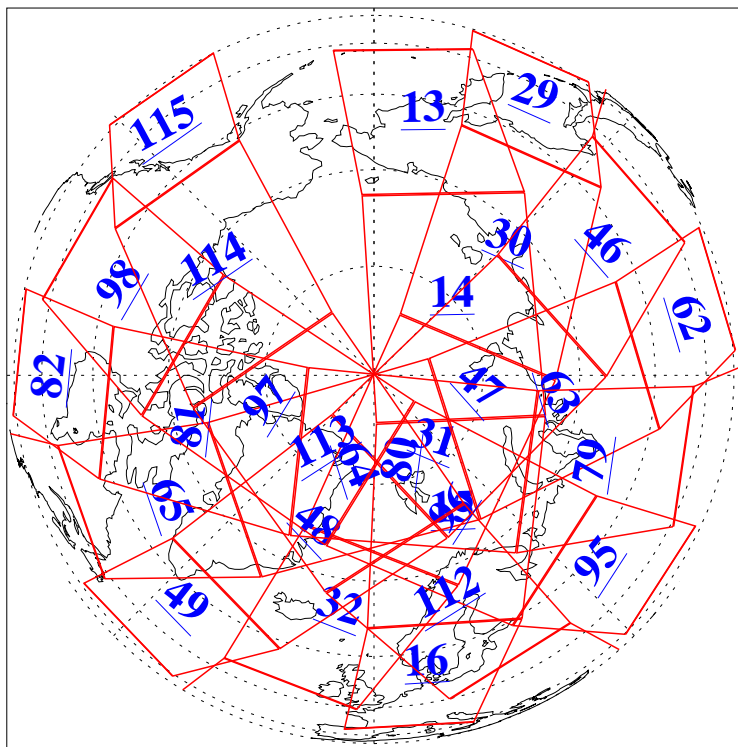

L1B Availability  
AMSU Granules: 240  
HSB Granules: 0  
AIRS Granules: 240

10 May 2011  
DoY 130  
Aqua Day 3293  
Ascending Granules

Descending Granules

Legend: AMSU Available, HSB Available, AIRS Available

L1B Availability  
 AMSU Granules: 240  
 HSB Granules: 0  
 AIRS Granules: 240

10 May 2011  
 DoY 130  
 Aqua Day 3293

Northern Hemisphere Granules

Southern Hemisphere Granules

Legend: AMSU Available, HSB Available, AIRS Available