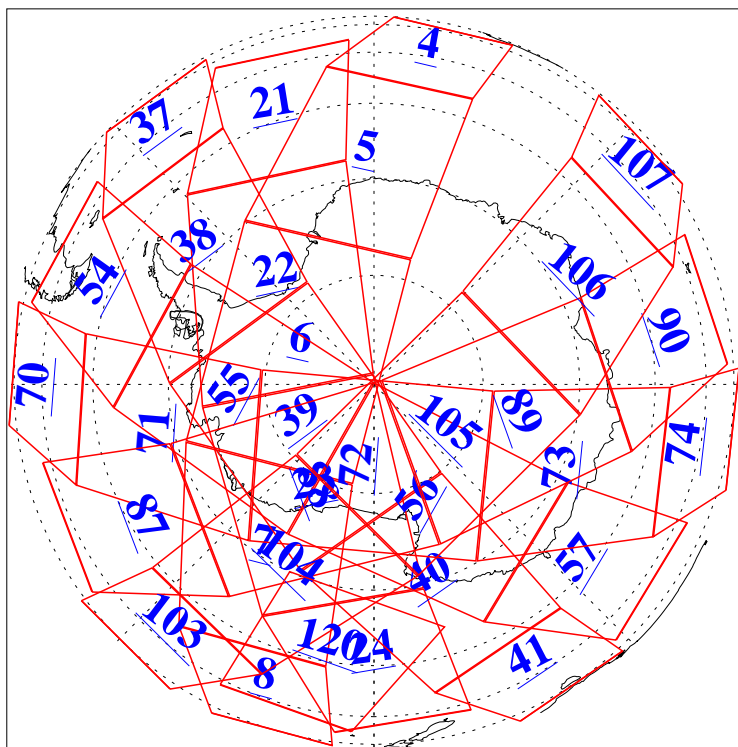

L1B Availability  
AMSU Granules: 240  
HSB Granules: 0  
AIRS Granules: 240

10 May 2011  
DoY 130  
Aqua Day 3293  
Ascending Granules

Descending Granules

Legend: AMSU Available, HSB Available, AIRS Available

L1B Availability  
 AMSU Granules: 240  
 HSB Granules: 0  
 AIRS Granules: 240

10 May 2011  
 DoY 130  
 Aqua Day 3293

Northern Hemisphere Granules

Southern Hemisphere Granules

Legend: AMSU Available, HSB Available, AIRS Available