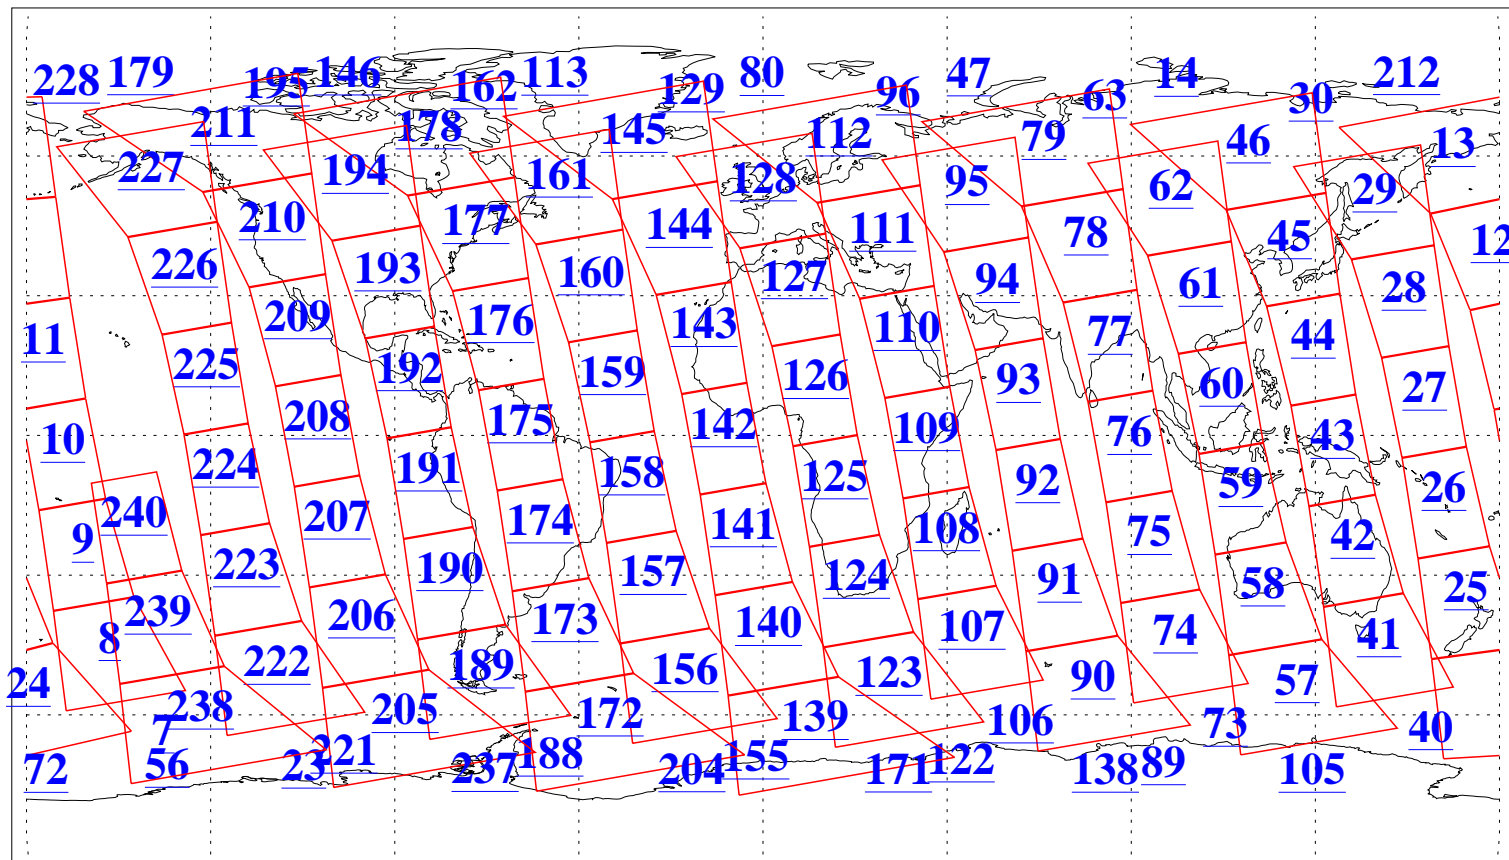

L1B Availability  
AMSU Granules: 240  
HSB Granules: 0  
AIRS Granules: 240

10 May 2011  
DoY 130  
Aqua Day 3293  
Ascending Granules

Descending Granules

Legend: AMSU Available, HSB Available, AIRS Available

L1B Availability  
 AMSU Granules: 240  
 HSB Granules: 0  
 AIRS Granules: 240

10 May 2011  
 DoY 130  
 Aqua Day 3293

Northern Hemisphere Granules

Southern Hemisphere Granules

Legend: AMSU Available, HSB Available, AIRS Available