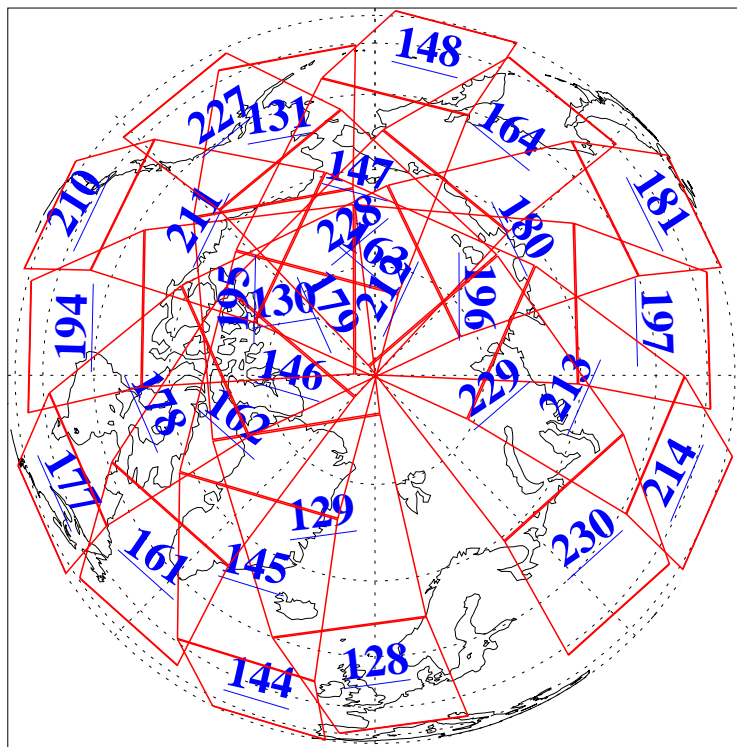

L1B Availability  
AMSU Granules: 240  
HSB Granules: 0  
AIRS Granules: 240

10 May 2011  
DoY 130  
Aqua Day 3293  
Ascending Granules

Descending Granules

Legend: AMSU Available, HSB Available, AIRS Available

L1B Availability  
 AMSU Granules: 240  
 HSB Granules: 0  
 AIRS Granules: 240

10 May 2011  
 DoY 130  
 Aqua Day 3293

Northern Hemisphere Granules

Southern Hemisphere Granules

Legend: AMSU Available, HSB Available, AIRS Available