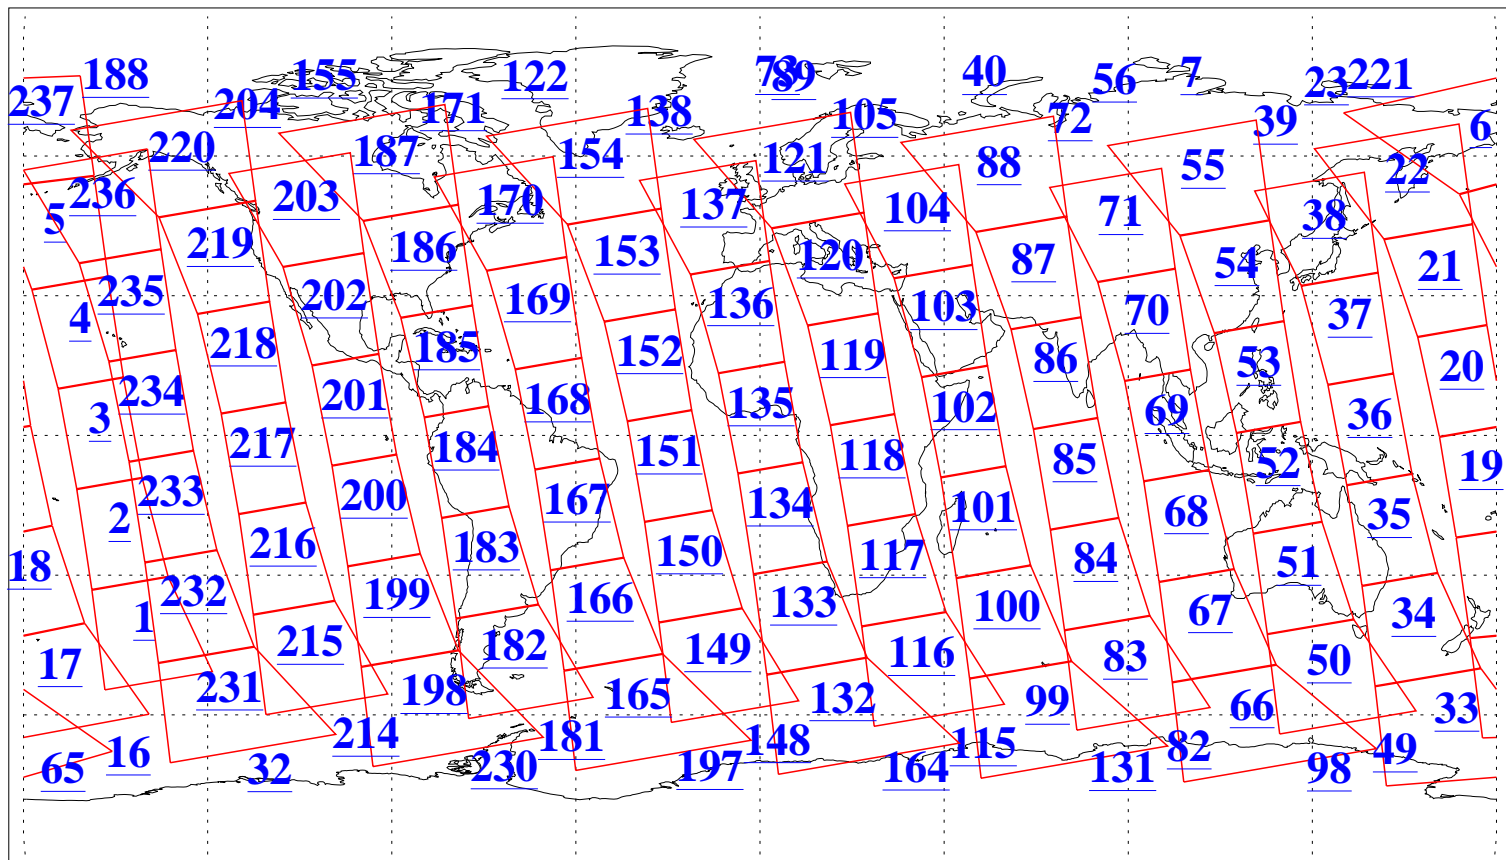

L1B Availability  
AMSU Granules: 240  
HSB Granules: 0  
AIRS Granules: 240

9 May 2011  
DoY 129  
Aqua Day 3292  
Granules: 1 to 120

Granules: 121 to 240

Legend: AMSU Available, HSB Available, AIRS Available

L1B Availability  
AMSU Granules: 240  
HSB Granules: 0  
AIRS Granules: 240

9 May 2011  
DoY 129  
Aqua Day 3292

Ascending Granules

Descending Granules

Legend: AMSU Available, HSB Available, AIRS Available

L1B Availability  
 AMSU Granules: 240  
 HSB Granules: 0  
 AIRS Granules: 240

9 May 2011  
 DoY 129  
 Aqua Day 3292

Northern Hemisphere Granules

Southern Hemisphere Granules

Legend: AMSU Available, HSB Available, AIRS Available