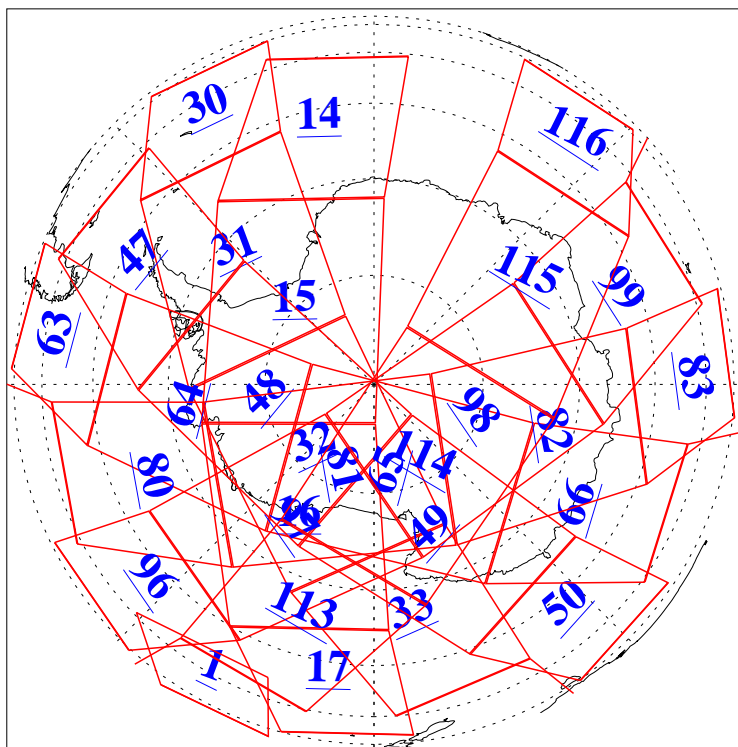

L1B Availability  
AMSU Granules: 240  
HSB Granules: 0  
AIRS Granules: 240

9 May 2011  
DoY 129  
Aqua Day 3292  
Granules: 1 to 120

Granules: 121 to 240

Legend: AMSU Available, HSB Available, AIRS Available

L1B Availability  
AMSU Granules: 240  
HSB Granules: 0  
AIRS Granules: 240

9 May 2011  
DoY 129  
Aqua Day 3292

Ascending Granules

Descending Granules

Legend: AMSU Available, HSB Available, AIRS Available

L1B Availability  
 AMSU Granules: 240  
 HSB Granules: 0  
 AIRS Granules: 240

9 May 2011  
 DoY 129  
 Aqua Day 3292

Northern Hemisphere Granules

Southern Hemisphere Granules

Legend: AMSU Available, HSB Available, AIRS Available