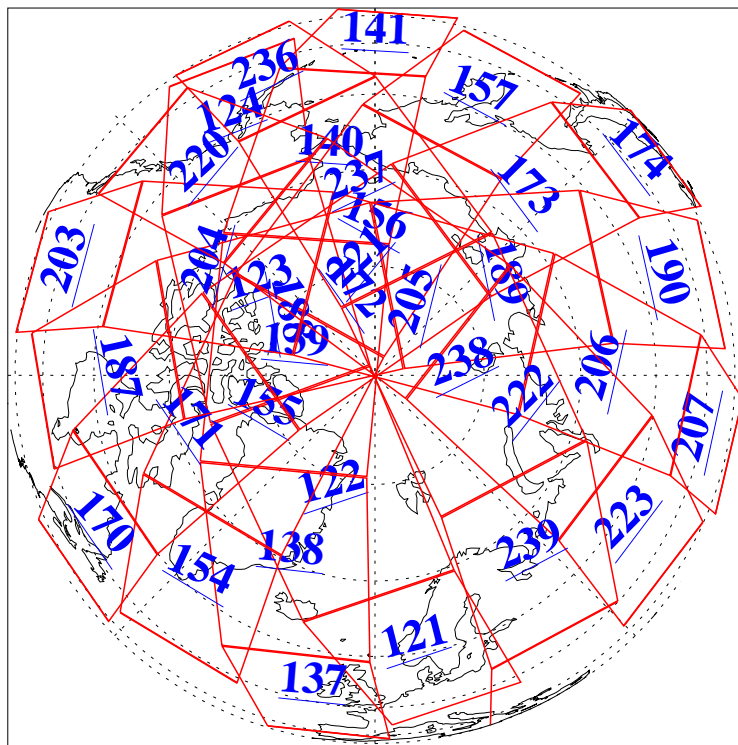

L1B Availability  
AMSU Granules: 240  
HSB Granules: 0  
AIRS Granules: 240

9 May 2011  
DoY 129  
Aqua Day 3292  
Granules: 1 to 120

Granules: 121 to 240

Legend: AMSU Available, HSB Available, AIRS Available

L1B Availability  
AMSU Granules: 240  
HSB Granules: 0  
AIRS Granules: 240

9 May 2011  
DoY 129  
Aqua Day 3292

Ascending Granules

Descending Granules

Legend: AMSU Available, HSB Available, AIRS Available

L1B Availability  
 AMSU Granules: 240  
 HSB Granules: 0  
 AIRS Granules: 240

9 May 2011  
 DoY 129  
 Aqua Day 3292

Northern Hemisphere Granules

Southern Hemisphere Granules

Legend: AMSU Available, HSB Available, AIRS Available