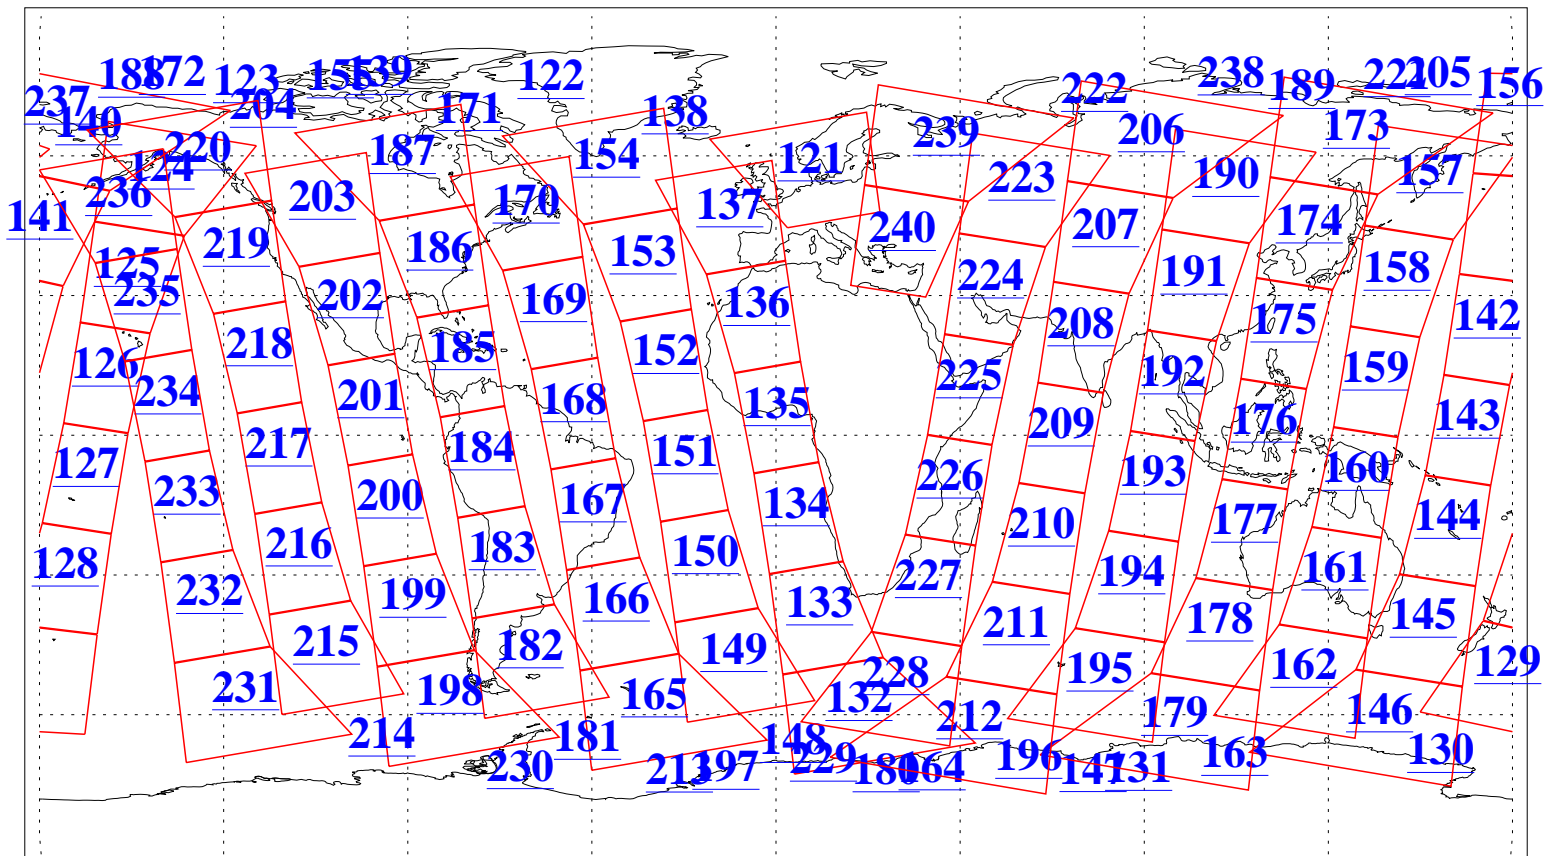

L1B Availability  
AMSU Granules: 240  
HSB Granules: 0  
AIRS Granules: 240

9 May 2011  
DoY 129  
Aqua Day 3292  
Granules: 1 to 120

Granules: 121 to 240

Legend: AMSU Available, HSB Available, AIRS Available

L1B Availability  
AMSU Granules: 240  
HSB Granules: 0  
AIRS Granules: 240

9 May 2011  
DoY 129  
Aqua Day 3292

Ascending Granules

Descending Granules

Legend: AMSU Available, HSB Available, AIRS Available

L1B Availability  
 AMSU Granules: 240  
 HSB Granules: 0  
 AIRS Granules: 240

9 May 2011  
 DoY 129  
 Aqua Day 3292

Northern Hemisphere Granules

Southern Hemisphere Granules

Legend: AMSU Available, HSB Available, AIRS Available