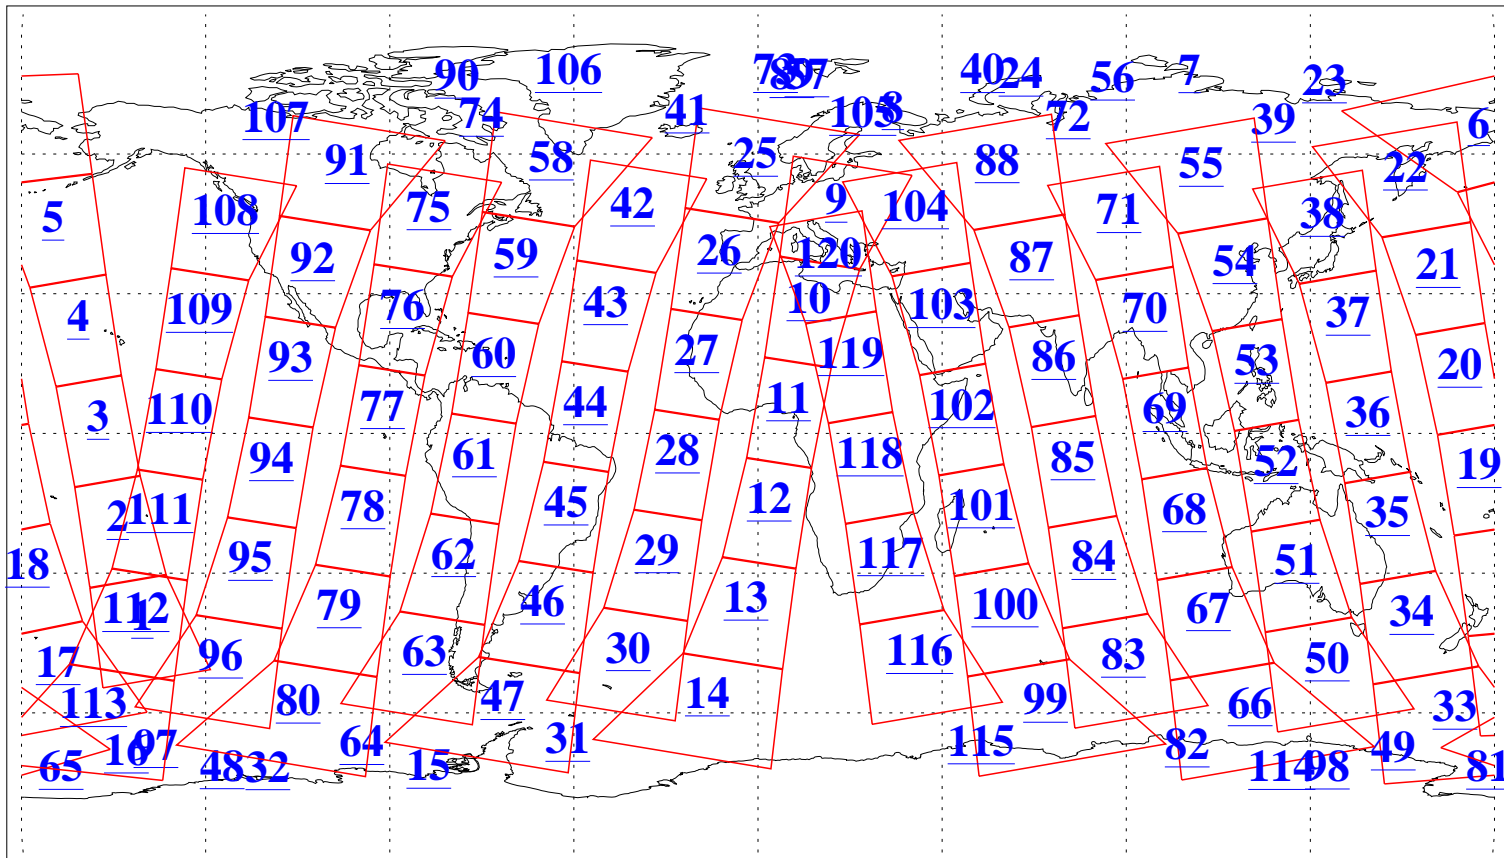

L1B Availability  
AMSU Granules: 240  
HSB Granules: 0  
AIRS Granules: 240

9 May 2011  
DoY 129  
Aqua Day 3292  
Granules: 1 to 120

Granules: 121 to 240

Legend: AMSU Available, HSB Available, AIRS Available

L1B Availability  
AMSU Granules: 240  
HSB Granules: 0  
AIRS Granules: 240

9 May 2011  
DoY 129  
Aqua Day 3292

Ascending Granules

Descending Granules

Legend: AMSU Available, HSB Available, AIRS Available

L1B Availability  
 AMSU Granules: 240  
 HSB Granules: 0  
 AIRS Granules: 240

9 May 2011  
 DoY 129  
 Aqua Day 3292

Northern Hemisphere Granules

Southern Hemisphere Granules

Legend: AMSU Available, HSB Available, AIRS Available