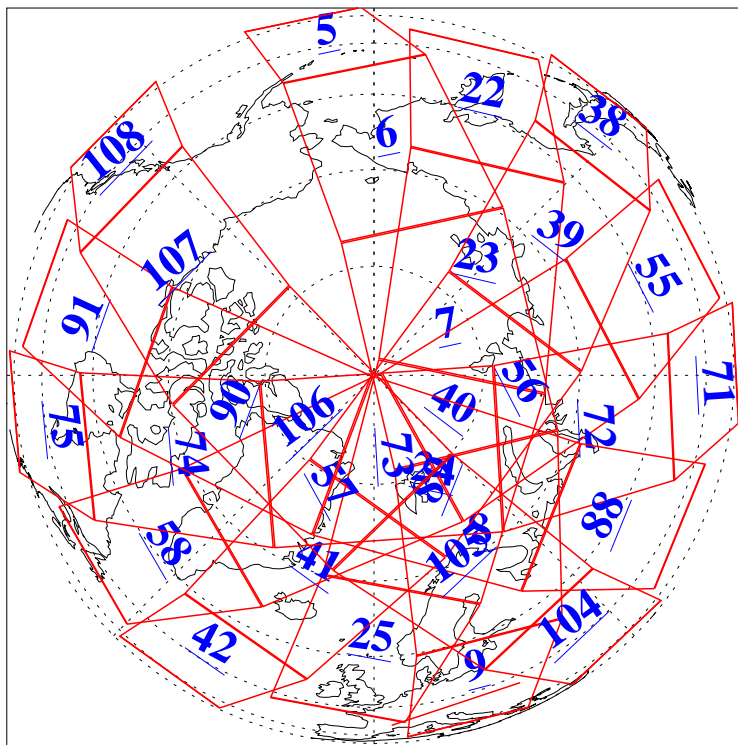

L1B Availability  
AMSU Granules: 240  
HSB Granules: 0  
AIRS Granules: 240

9 May 2011  
DoY 129  
Aqua Day 3292  
Granules: 1 to 120

Granules: 121 to 240

Legend: AMSU Available, HSB Available, AIRS Available

L1B Availability  
AMSU Granules: 240  
HSB Granules: 0  
AIRS Granules: 240

9 May 2011  
DoY 129  
Aqua Day 3292

Ascending Granules

Descending Granules

Legend: AMSU Available, HSB Available, AIRS Available

L1B Availability  
 AMSU Granules: 240  
 HSB Granules: 0  
 AIRS Granules: 240

9 May 2011  
 DoY 129  
 Aqua Day 3292

Northern Hemisphere Granules

Southern Hemisphere Granules

Legend: AMSU Available, HSB Available, AIRS Available