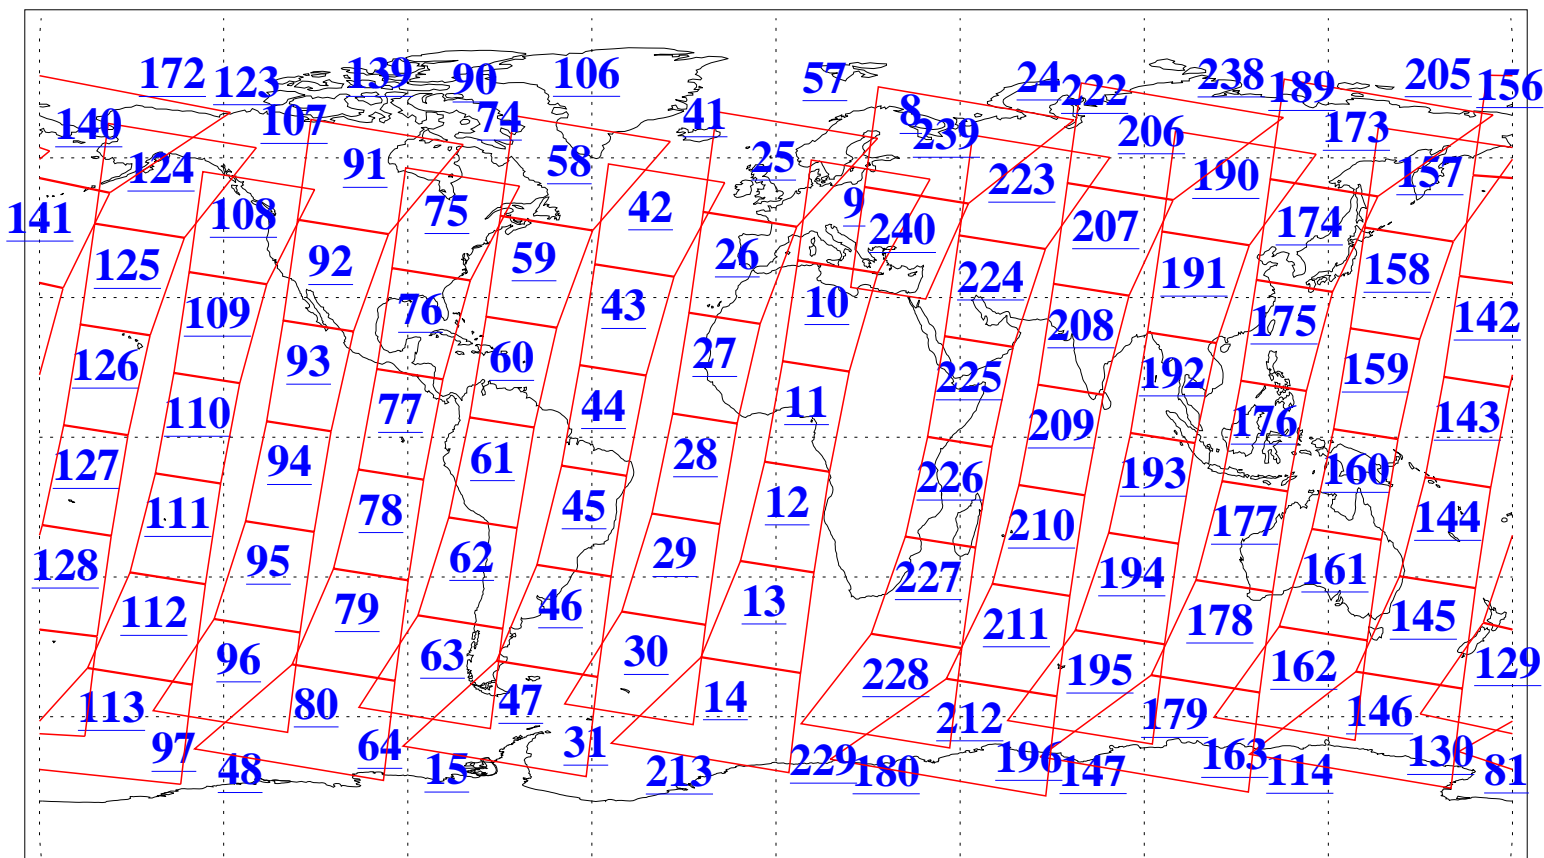

L1B Availability  
AMSU Granules: 240  
HSB Granules: 0  
AIRS Granules: 240

9 May 2011  
DoY 129  
Aqua Day 3292  
Granules: 1 to 120

Granules: 121 to 240

Legend: AMSU Available, HSB Available, AIRS Available

L1B Availability  
AMSU Granules: 240  
HSB Granules: 0  
AIRS Granules: 240

9 May 2011  
DoY 129  
Aqua Day 3292

Ascending Granules

Descending Granules

Legend: AMSU Available, HSB Available, AIRS Available

L1B Availability  
 AMSU Granules: 240  
 HSB Granules: 0  
 AIRS Granules: 240

9 May 2011  
 DoY 129  
 Aqua Day 3292

Northern Hemisphere Granules

Southern Hemisphere Granules

Legend: AMSU Available, HSB Available, AIRS Available