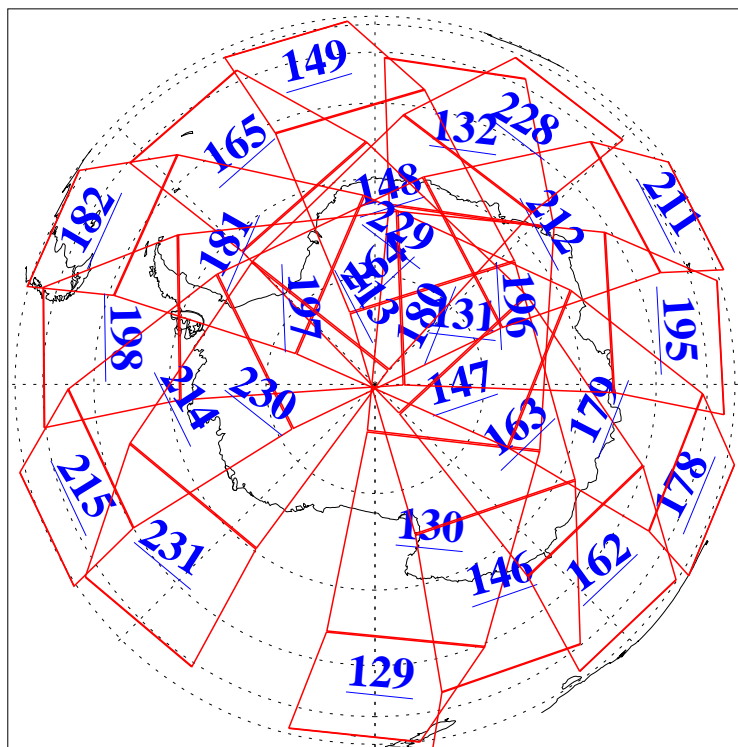

L1B Availability  
AMSU Granules: 240  
HSB Granules: 0  
AIRS Granules: 240

9 May 2011  
DoY 129  
Aqua Day 3292  
Granules: 1 to 120

Granules: 121 to 240

Legend: AMSU Available, HSB Available, AIRS Available

L1B Availability  
AMSU Granules: 240  
HSB Granules: 0  
AIRS Granules: 240

9 May 2011  
DoY 129  
Aqua Day 3292

Ascending Granules

Descending Granules

Legend: AMSU Available, HSB Available, AIRS Available

L1B Availability  
 AMSU Granules: 240  
 HSB Granules: 0  
 AIRS Granules: 240

9 May 2011  
 DoY 129  
 Aqua Day 3292

Northern Hemisphere Granules

Southern Hemisphere Granules

Legend: AMSU Available, HSB Available, AIRS Available