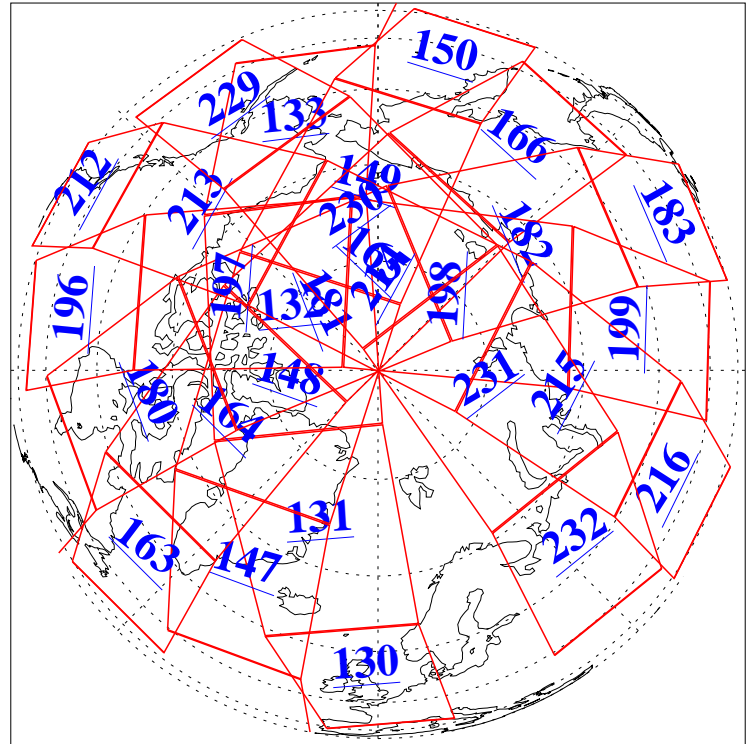

L1B Availability  
AMSU Granules: 240  
HSB Granules: 0  
AIRS Granules: 240

8 May 2011  
DoY 128  
Aqua Day 3291  
Granules: 1 to 120

Granules: 121 to 240

Legend: AMSU Available, HSB Available, AIRS Available

L1B Availability  
AMSU Granules: 240  
HSB Granules: 0  
AIRS Granules: 240

8 May 2011  
DoY 128  
Aqua Day 3291  
Ascending Granules

Descending Granules

Legend: AMSU Available, HSB Available, AIRS Available

L1B Availability  
 AMSU Granules: 240  
 HSB Granules: 0  
 AIRS Granules: 240

8 May 2011  
 DoY 128  
 Aqua Day 3291

Northern Hemisphere Granules

Southern Hemisphere Granules

Legend: AMSU Available, HSB Available, AIRS Available