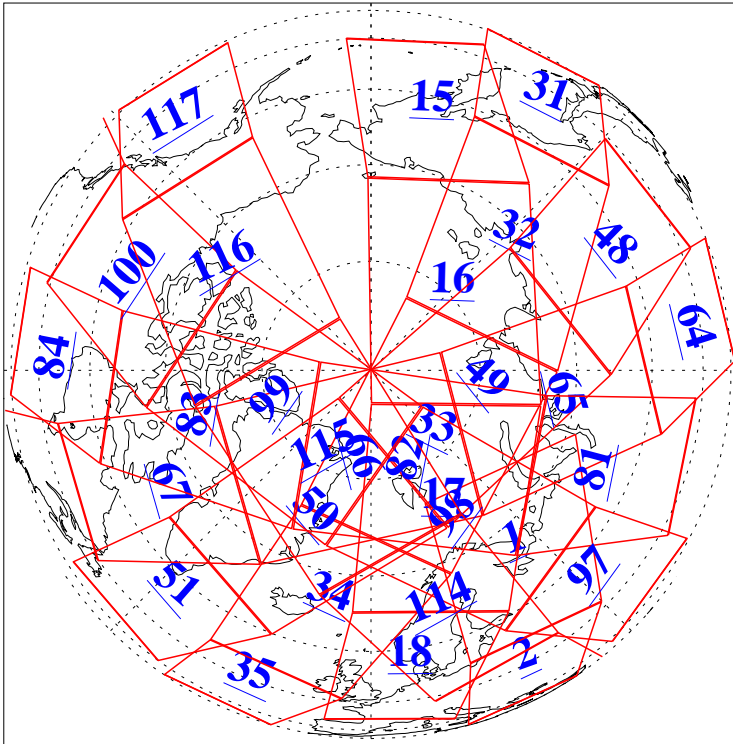

L1B Availability  
AMSU Granules: 240  
HSB Granules: 0  
AIRS Granules: 240

8 May 2011  
DoY 128  
Aqua Day 3291  
Granules: 1 to 120

Granules: 121 to 240

Legend: AMSU Available, HSB Available, AIRS Available

L1B Availability  
AMSU Granules: 240  
HSB Granules: 0  
AIRS Granules: 240

8 May 2011  
DoY 128  
Aqua Day 3291  
Ascending Granules

Descending Granules

Legend: AMSU Available, HSB Available, AIRS Available

L1B Availability  
 AMSU Granules: 240  
 HSB Granules: 0  
 AIRS Granules: 240

8 May 2011  
 DoY 128  
 Aqua Day 3291

Northern Hemisphere Granules

Southern Hemisphere Granules

Legend: AMSU Available, HSB Available, AIRS Available