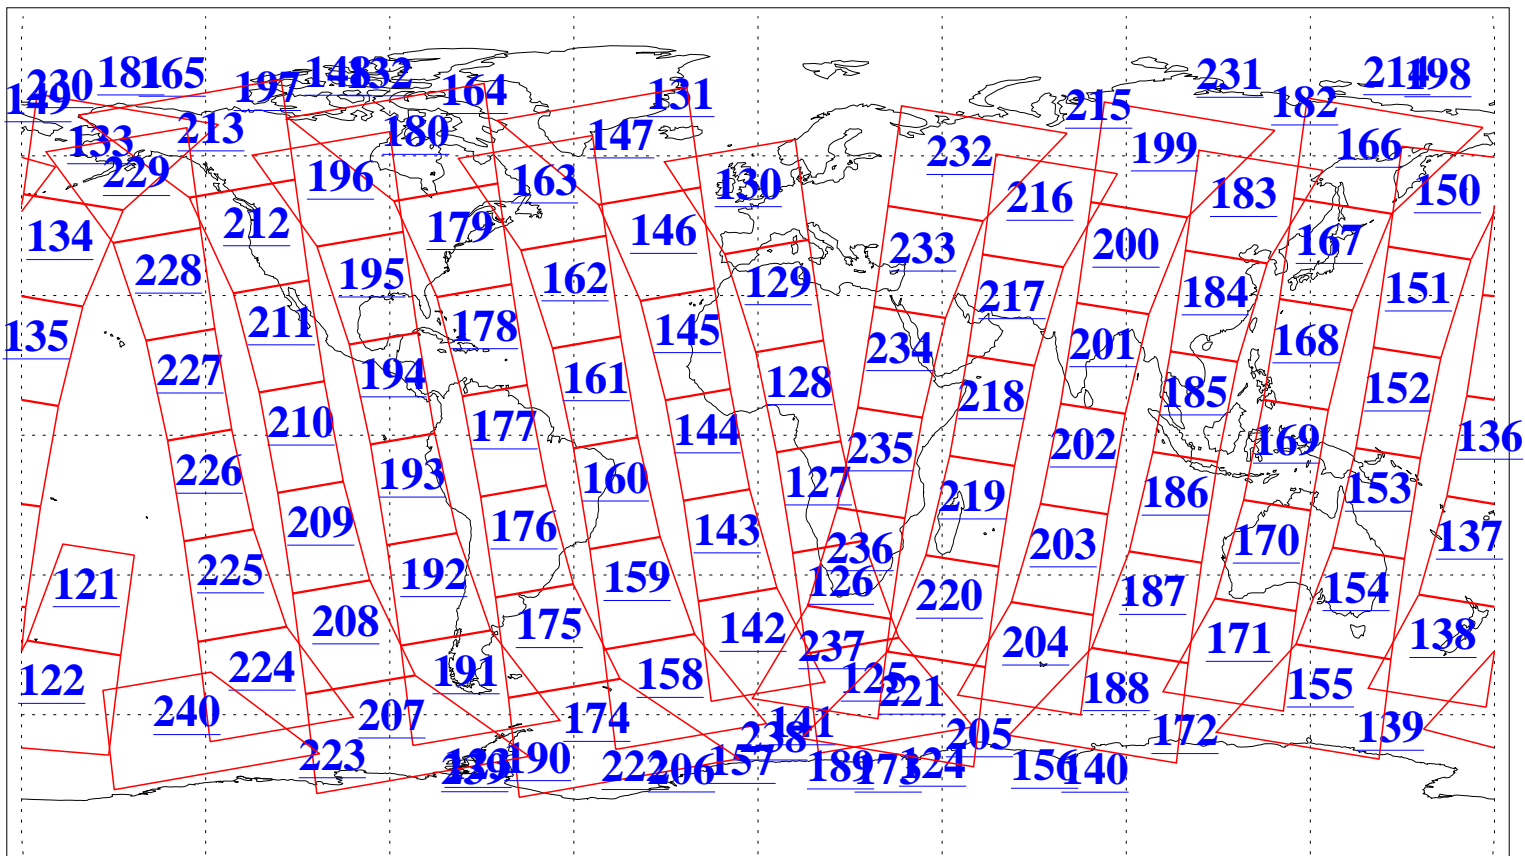

L1B Availability  
AMSU Granules: 240  
HSB Granules: 0  
AIRS Granules: 240

8 May 2011  
DoY 128  
Aqua Day 3291  
Granules: 1 to 120

Granules: 121 to 240

Legend: AMSU Available, HSB Available, AIRS Available

L1B Availability  
AMSU Granules: 240  
HSB Granules: 0  
AIRS Granules: 240

8 May 2011  
DoY 128  
Aqua Day 3291  
Ascending Granules

Descending Granules

Legend: AMSU Available, HSB Available, AIRS Available

L1B Availability  
 AMSU Granules: 240  
 HSB Granules: 0  
 AIRS Granules: 240

8 May 2011  
 DoY 128  
 Aqua Day 3291

Northern Hemisphere Granules

Southern Hemisphere Granules

Legend: AMSU Available, HSB Available, AIRS Available