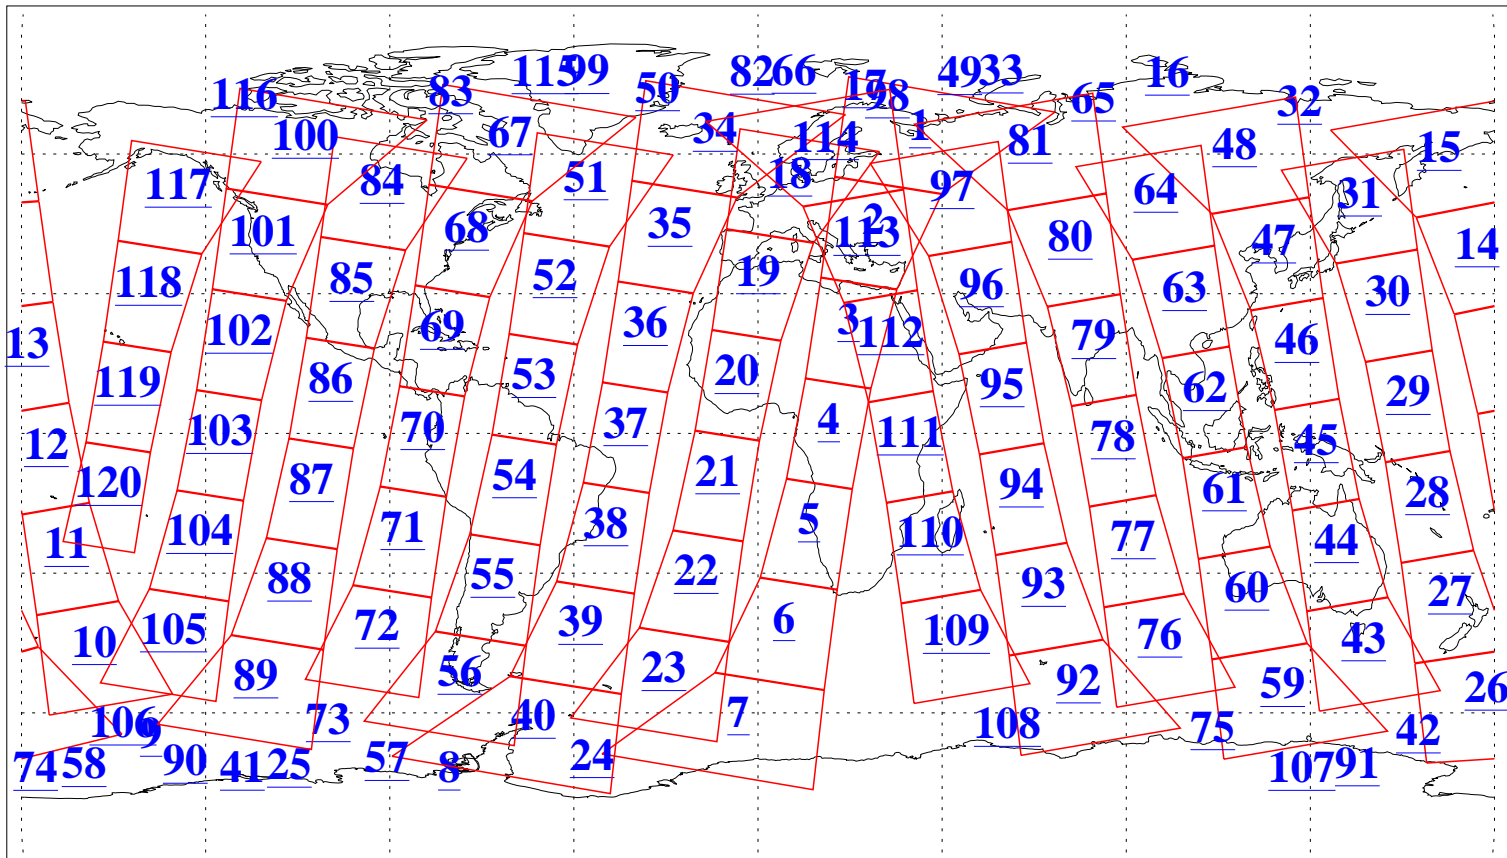

L1B Availability  
AMSU Granules: 240  
HSB Granules: 0  
AIRS Granules: 240

8 May 2011  
DoY 128  
Aqua Day 3291  
Granules: 1 to 120

Granules: 121 to 240

Legend: AMSU Available, HSB Available, AIRS Available

L1B Availability  
AMSU Granules: 240  
HSB Granules: 0  
AIRS Granules: 240

8 May 2011  
DoY 128  
Aqua Day 3291  
Ascending Granules

Descending Granules

Legend: AMSU Available, HSB Available, AIRS Available

L1B Availability  
 AMSU Granules: 240  
 HSB Granules: 0  
 AIRS Granules: 240

8 May 2011  
 DoY 128  
 Aqua Day 3291

Northern Hemisphere Granules

Southern Hemisphere Granules

Legend: AMSU Available, HSB Available, AIRS Available