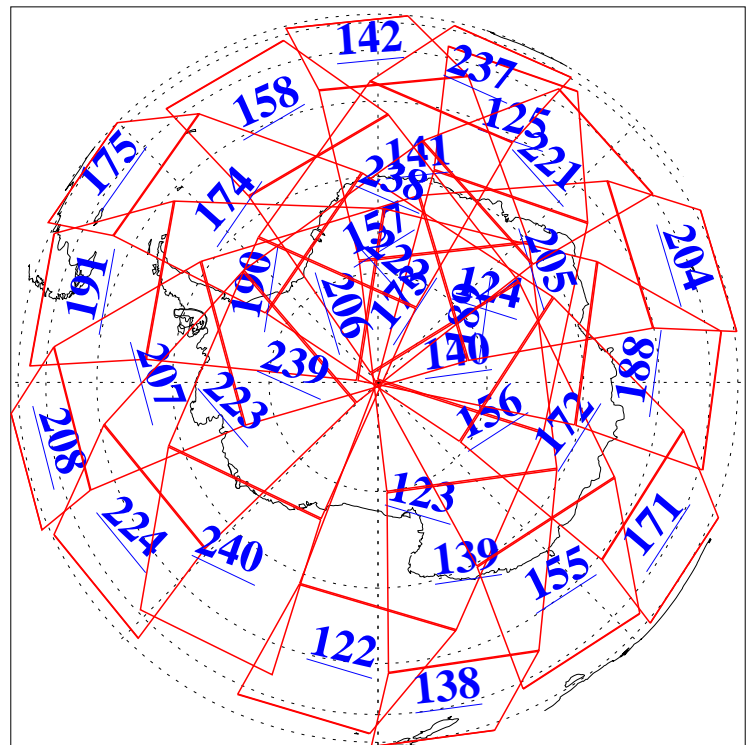

L1B Availability  
AMSU Granules: 240  
HSB Granules: 0  
AIRS Granules: 240

8 May 2011  
DoY 128  
Aqua Day 3291  
Granules: 1 to 120

Granules: 121 to 240

Legend: AMSU Available, HSB Available, AIRS Available

L1B Availability  
AMSU Granules: 240  
HSB Granules: 0  
AIRS Granules: 240

8 May 2011  
DoY 128  
Aqua Day 3291  
Ascending Granules

Descending Granules

Legend: AMSU Available, HSB Available, AIRS Available

L1B Availability  
 AMSU Granules: 240  
 HSB Granules: 0  
 AIRS Granules: 240

8 May 2011  
 DoY 128  
 Aqua Day 3291

Northern Hemisphere Granules

Southern Hemisphere Granules

Legend: AMSU Available, HSB Available, AIRS Available