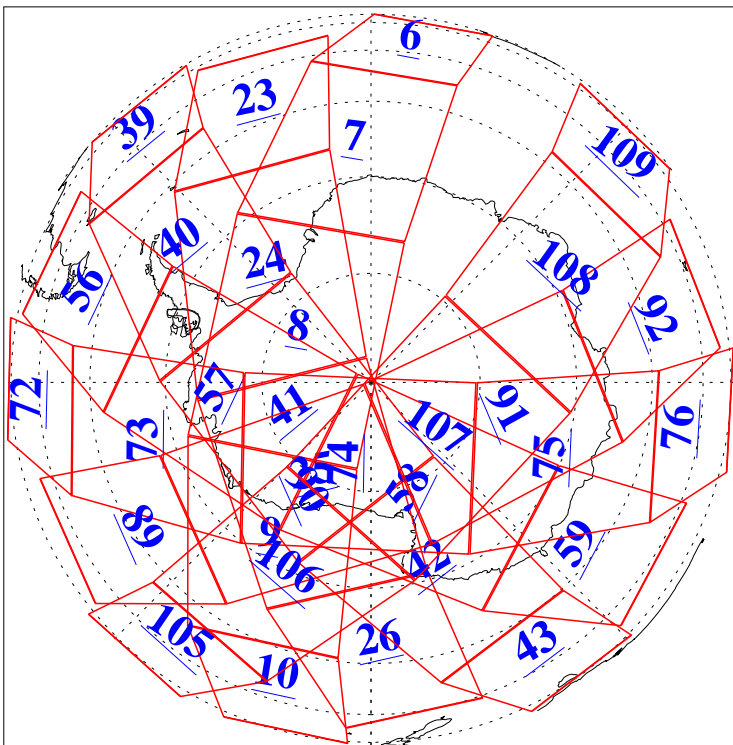

L1B Availability  
AMSU Granules: 240  
HSB Granules: 0  
AIRS Granules: 240

8 May 2011  
DoY 128  
Aqua Day 3291  
Granules: 1 to 120

Granules: 121 to 240

Legend: AMSU Available, HSB Available, AIRS Available

L1B Availability  
AMSU Granules: 240  
HSB Granules: 0  
AIRS Granules: 240

8 May 2011  
DoY 128  
Aqua Day 3291  
Ascending Granules

Descending Granules

Legend: AMSU Available, HSB Available, AIRS Available

L1B Availability  
 AMSU Granules: 240  
 HSB Granules: 0  
 AIRS Granules: 240

8 May 2011  
 DoY 128  
 Aqua Day 3291

Northern Hemisphere Granules

Southern Hemisphere Granules

Legend: AMSU Available, HSB Available, AIRS Available