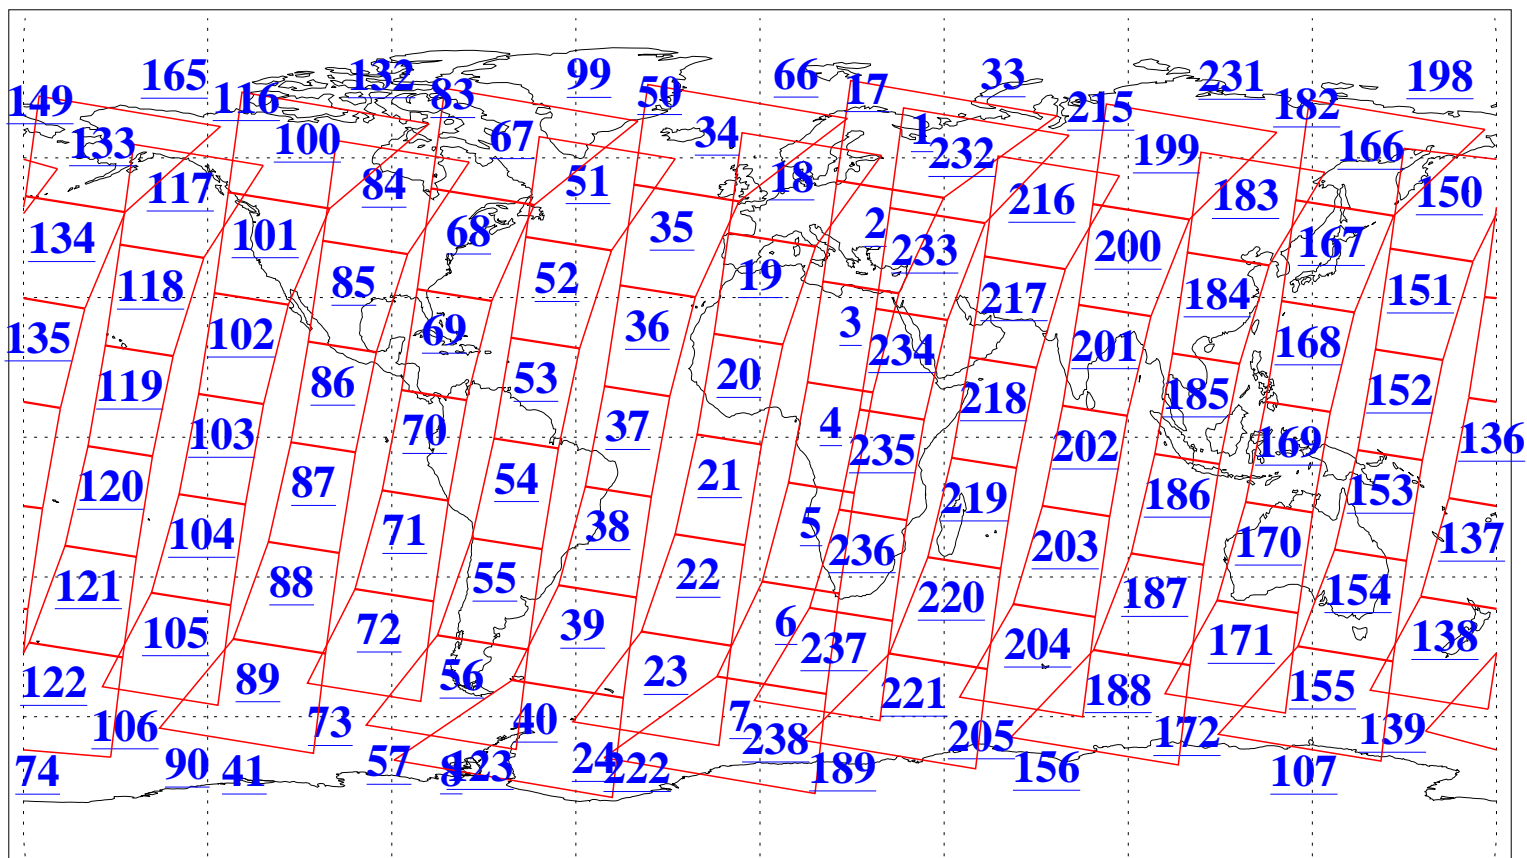

L1B Availability  
AMSU Granules: 240  
HSB Granules: 0  
AIRS Granules: 240

8 May 2011  
DoY 128  
Aqua Day 3291  
Granules: 1 to 120

Granules: 121 to 240

Legend: AMSU Available, HSB Available, AIRS Available

L1B Availability  
AMSU Granules: 240  
HSB Granules: 0  
AIRS Granules: 240

8 May 2011  
DoY 128  
Aqua Day 3291  
Ascending Granules

Descending Granules

Legend: AMSU Available, HSB Available, AIRS Available

L1B Availability  
 AMSU Granules: 240  
 HSB Granules: 0  
 AIRS Granules: 240

8 May 2011  
 DoY 128  
 Aqua Day 3291

Northern Hemisphere Granules

Southern Hemisphere Granules

Legend: AMSU Available, HSB Available, AIRS Available