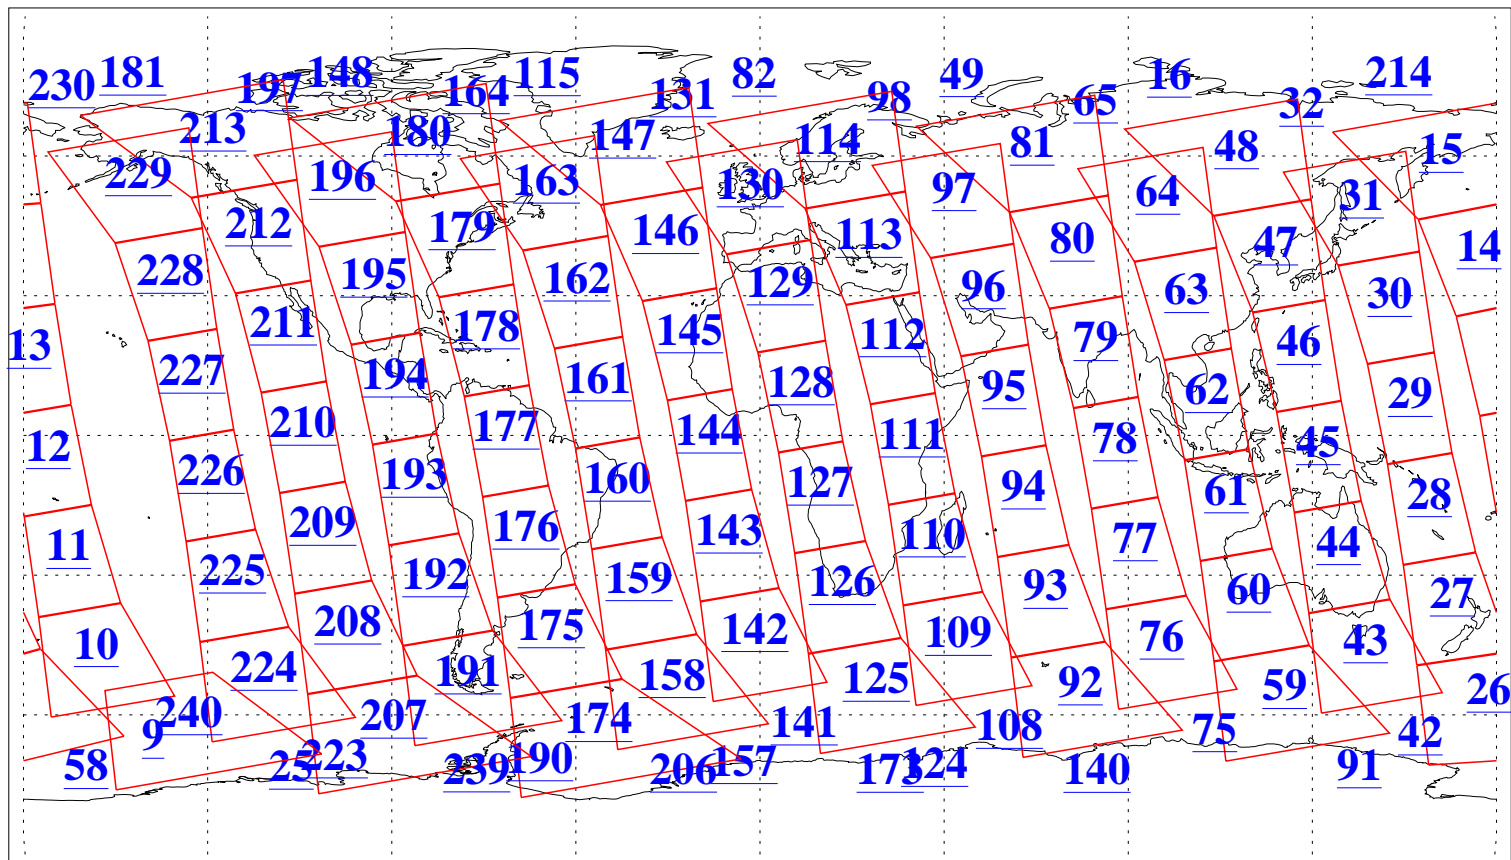

L1B Availability  
AMSU Granules: 240  
HSB Granules: 0  
AIRS Granules: 240

8 May 2011  
DoY 128  
Aqua Day 3291  
Granules: 1 to 120

Granules: 121 to 240

Legend: AMSU Available, HSB Available, AIRS Available

L1B Availability  
AMSU Granules: 240  
HSB Granules: 0  
AIRS Granules: 240

8 May 2011  
DoY 128  
Aqua Day 3291  
Ascending Granules

Descending Granules

Legend: AMSU Available, HSB Available, AIRS Available

L1B Availability  
 AMSU Granules: 240  
 HSB Granules: 0  
 AIRS Granules: 240

8 May 2011  
 DoY 128  
 Aqua Day 3291

Northern Hemisphere Granules

Southern Hemisphere Granules

Legend: AMSU Available, HSB Available, AIRS Available