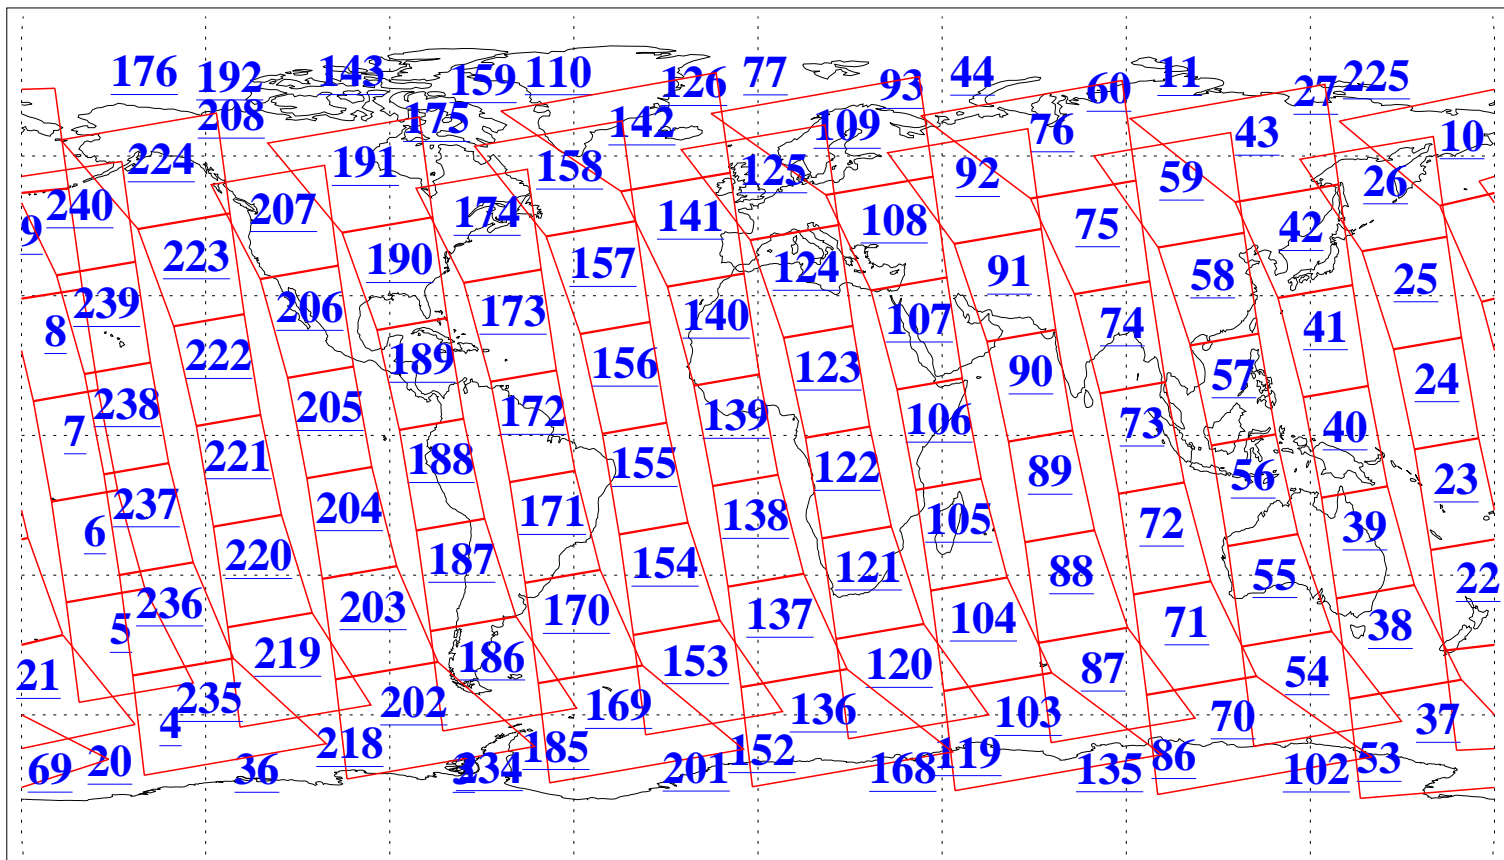

L1B Availability
AMSU Granules: 240
HSB Granules: 0
AIRS Granules: 240

5 May 2011
DoY 125
Aqua Day 3288
Granules: 1 to 120

Granules: 121 to 240

Legend: AMSU Available, HSB Available, AIRS Available

L1B Availability
AMSU Granules: 240
HSB Granules: 0
AIRS Granules: 240

5 May 2011
DoY 125
Aqua Day 3288
Ascending Granules

Descending Granules

Legend: AMSU Available, HSB Available, AIRS Available

L1B Availability
 AMSU Granules: 240
 HSB Granules: 0
 AIRS Granules: 240

5 May 2011
 DoY 125
 Aqua Day 3288

Northern Hemisphere Granules

Southern Hemisphere Granules

Legend: AMSU Available, HSB Available, AIRS Available