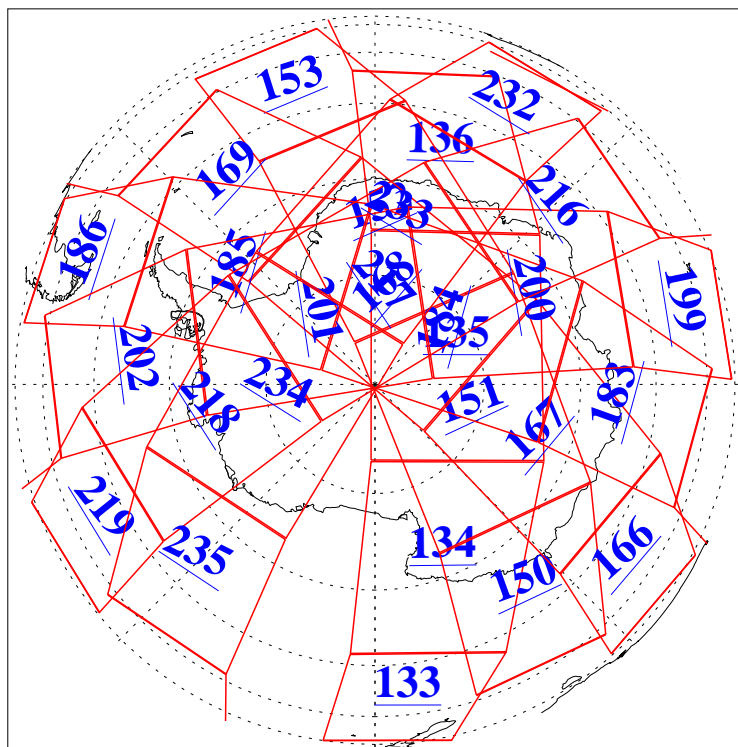

L1B Availability
AMSU Granules: 240
HSB Granules: 0
AIRS Granules: 240

5 May 2011
DoY 125
Aqua Day 3288
Granules: 1 to 120

Granules: 121 to 240

Legend: AMSU Available, HSB Available, AIRS Available

L1B Availability
AMSU Granules: 240
HSB Granules: 0
AIRS Granules: 240

5 May 2011
DoY 125
Aqua Day 3288
Ascending Granules

Descending Granules

Legend: AMSU Available, HSB Available, AIRS Available

L1B Availability
 AMSU Granules: 240
 HSB Granules: 0
 AIRS Granules: 240

5 May 2011
 DoY 125
 Aqua Day 3288

Northern Hemisphere Granules

Southern Hemisphere Granules

Legend: AMSU Available, HSB Available, AIRS Available