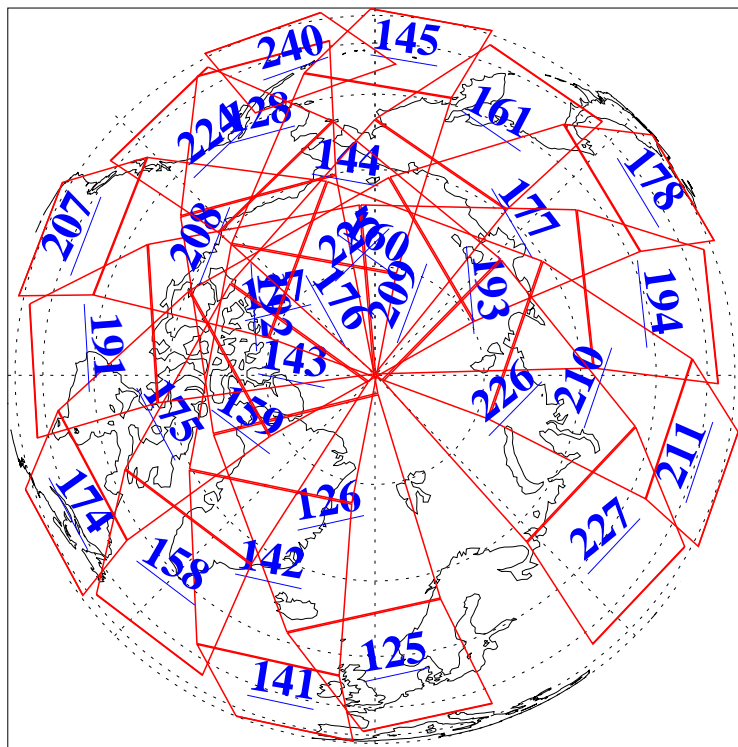

5 May 2011
DoY 125
Aqua Day 3288
Ascending Granules

Descending Granules

Legend: AMSU Available, HSB Available, AIRS Available

L1B Availability
 AMSU Granules: 240
 HSB Granules: 0
 AIRS Granules: 240

5 May 2011
 DoY 125
 Aqua Day 3288

Northern Hemisphere Granules

Southern Hemisphere Granules

Legend: AMSU Available, HSB Available, AIRS Available