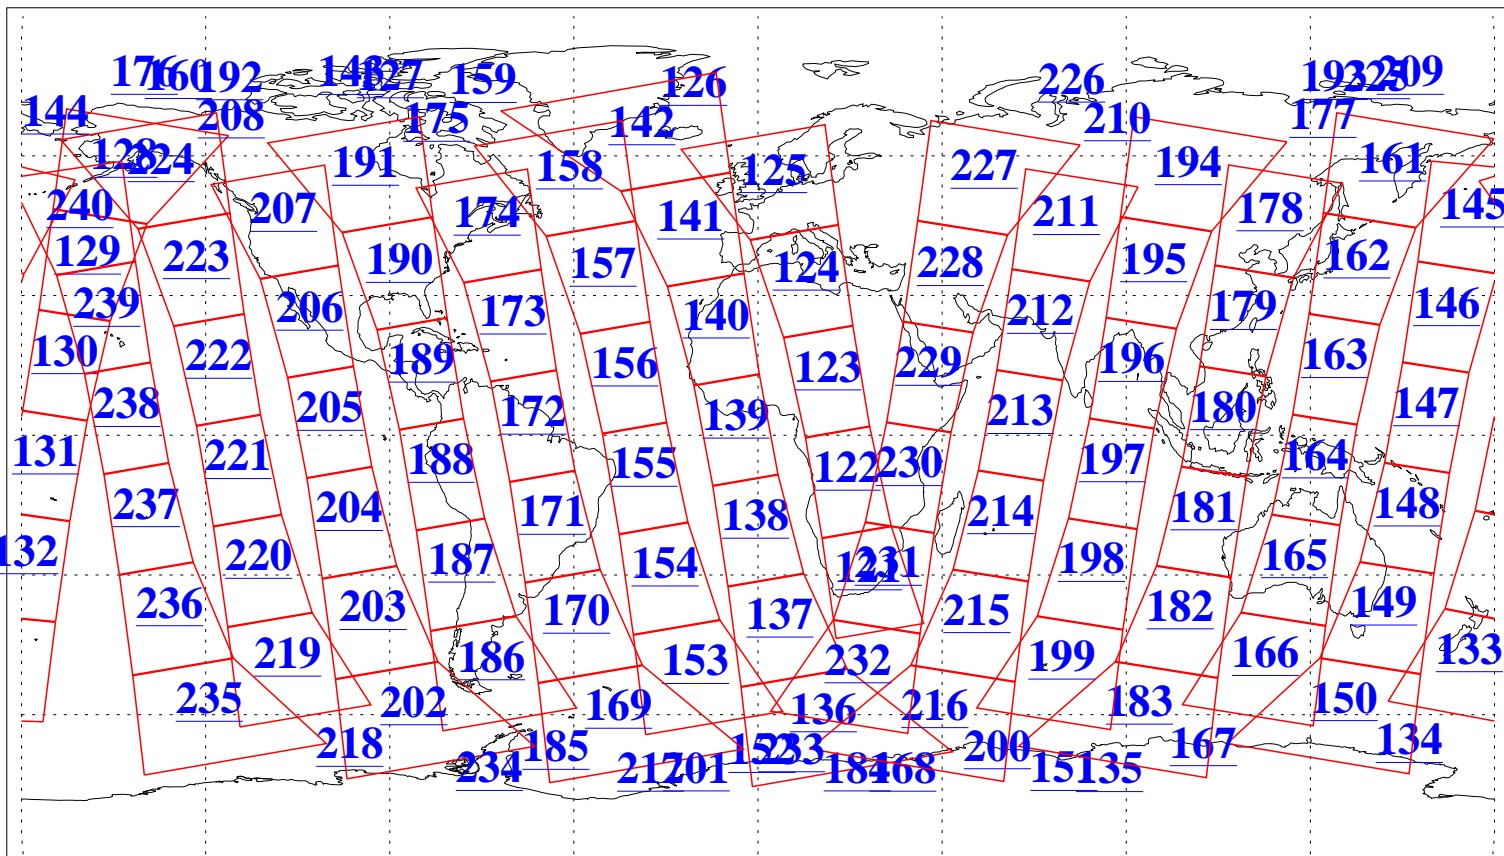

L1B Availability
AMSU Granules: 240
HSB Granules: 0
AIRS Granules: 240

5 May 2011
DoY 125
Aqua Day 3288
Granules: 1 to 120

Granules: 121 to 240

Legend: AMSU Available, HSB Available, AIRS Available

L1B Availability
AMSU Granules: 240
HSB Granules: 0
AIRS Granules: 240

5 May 2011
DoY 125
Aqua Day 3288
Ascending Granules

Descending Granules

Legend: AMSU Available, HSB Available, AIRS Available

L1B Availability
 AMSU Granules: 240
 HSB Granules: 0
 AIRS Granules: 240

5 May 2011
 DoY 125
 Aqua Day 3288

Northern Hemisphere Granules

Southern Hemisphere Granules

Legend: AMSU Available, HSB Available, AIRS Available