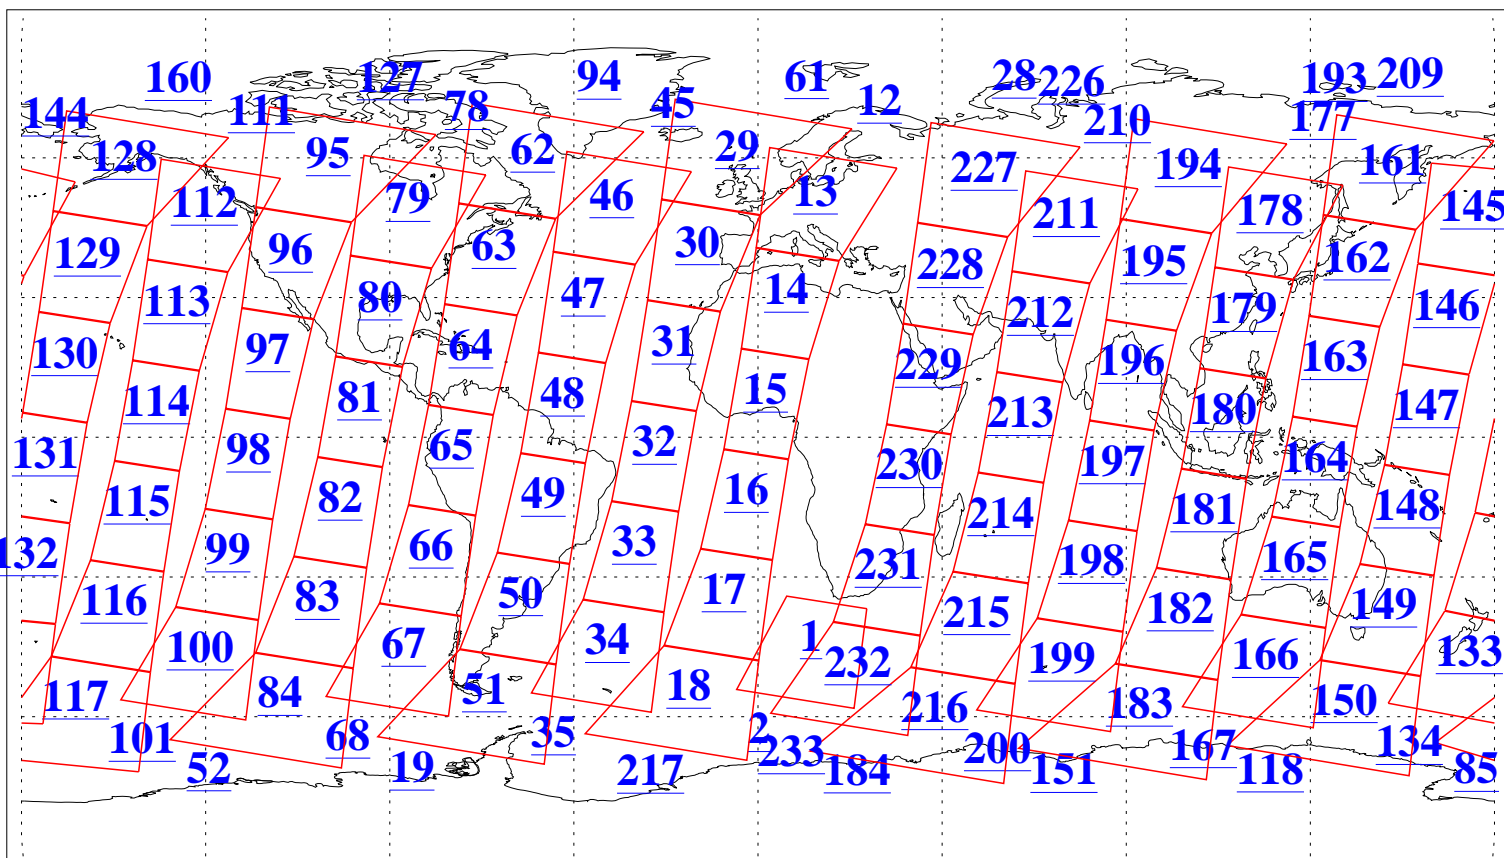

L1B Availability
AMSU Granules: 240
HSB Granules: 0
AIRS Granules: 240

5 May 2011
DoY 125
Aqua Day 3288
Granules: 1 to 120

Granules: 121 to 240

Legend: AMSU Available, HSB Available, AIRS Available

L1B Availability
AMSU Granules: 240
HSB Granules: 0
AIRS Granules: 240

5 May 2011
DoY 125
Aqua Day 3288
Ascending Granules

Descending Granules

Legend: AMSU Available, HSB Available, AIRS Available

L1B Availability
 AMSU Granules: 240
 HSB Granules: 0
 AIRS Granules: 240

5 May 2011
 DoY 125
 Aqua Day 3288

Northern Hemisphere Granules

Southern Hemisphere Granules

Legend: AMSU Available, HSB Available, AIRS Available