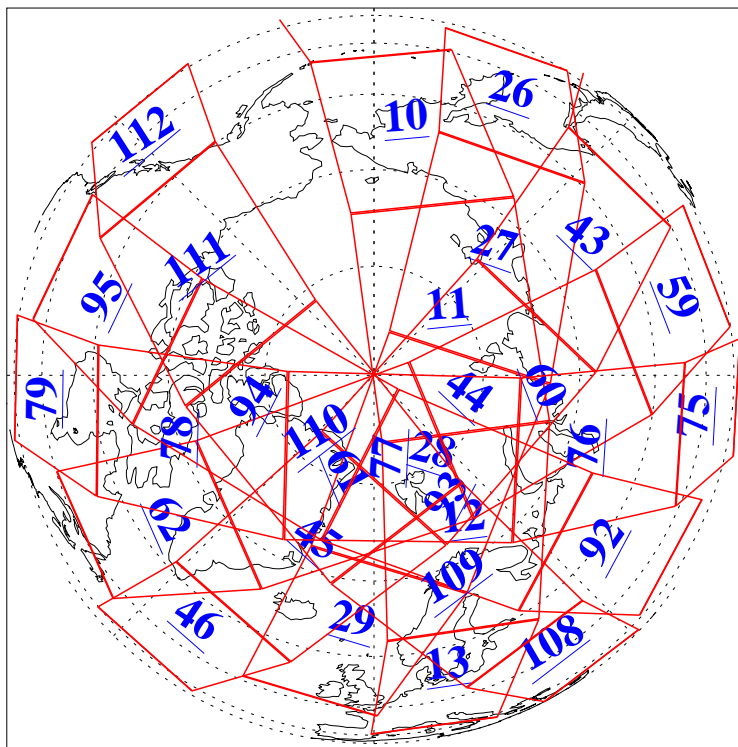

L1B Availability
AMSU Granules: 240
HSB Granules: 0
AIRS Granules: 240

5 May 2011
DoY 125
Aqua Day 3288
Granules: 1 to 120

Granules: 121 to 240

Legend: AMSU Available, HSB Available, AIRS Available

L1B Availability
AMSU Granules: 240
HSB Granules: 0
AIRS Granules: 240

5 May 2011
DoY 125
Aqua Day 3288
Ascending Granules

Descending Granules

Legend: AMSU Available, HSB Available, AIRS Available

L1B Availability
 AMSU Granules: 240
 HSB Granules: 0
 AIRS Granules: 240

5 May 2011
 DoY 125
 Aqua Day 3288

Northern Hemisphere Granules

Southern Hemisphere Granules

Legend: AMSU Available, HSB Available, AIRS Available