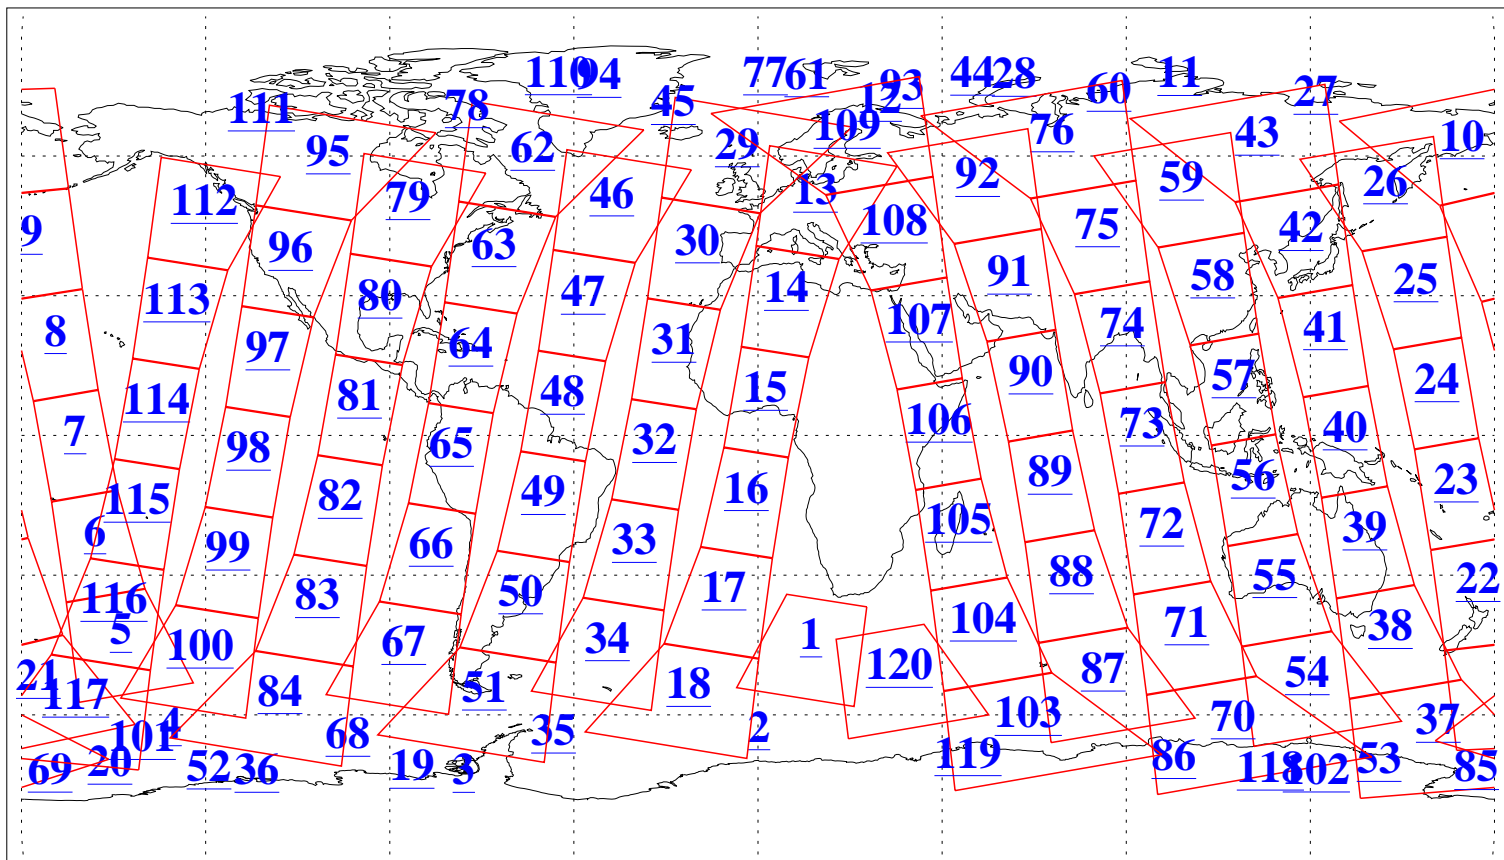

L1B Availability
AMSU Granules: 240
HSB Granules: 0
AIRS Granules: 240

5 May 2011
DoY 125
Aqua Day 3288
Granules: 1 to 120

Granules: 121 to 240

Legend: AMSU Available, HSB Available, AIRS Available

L1B Availability
AMSU Granules: 240
HSB Granules: 0
AIRS Granules: 240

5 May 2011
DoY 125
Aqua Day 3288
Ascending Granules

Descending Granules

Legend: AMSU Available, HSB Available, AIRS Available

L1B Availability
 AMSU Granules: 240
 HSB Granules: 0
 AIRS Granules: 240

5 May 2011
 DoY 125
 Aqua Day 3288

Northern Hemisphere Granules

Southern Hemisphere Granules

Legend: AMSU Available, HSB Available, AIRS Available