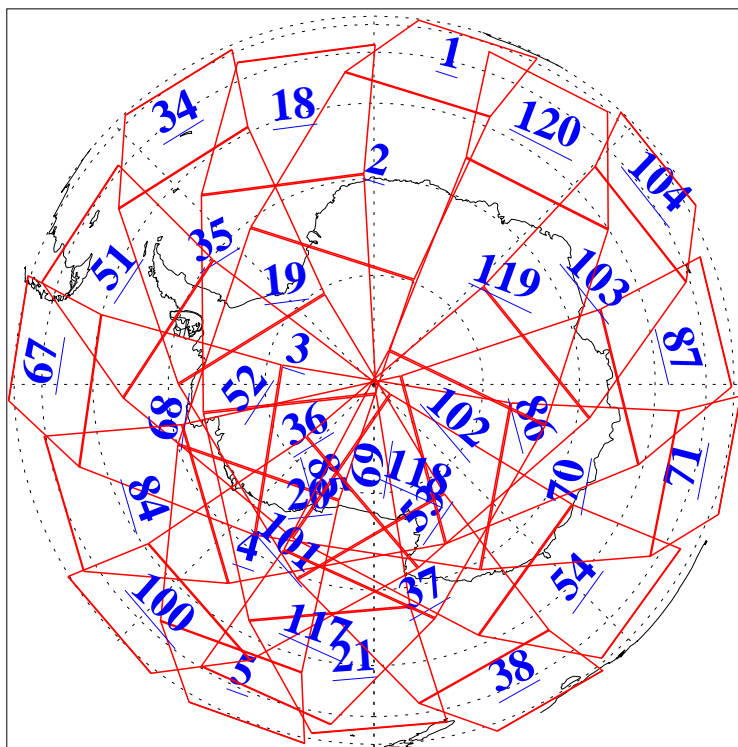

L1B Availability
AMSU Granules: 240
HSB Granules: 0
AIRS Granules: 240

5 May 2011
DoY 125
Aqua Day 3288
Granules: 1 to 120

Granules: 121 to 240

Legend: AMSU Available, HSB Available, AIRS Available

L1B Availability
AMSU Granules: 240
HSB Granules: 0
AIRS Granules: 240

5 May 2011
DoY 125
Aqua Day 3288
Ascending Granules

Descending Granules

Legend: AMSU Available, HSB Available, AIRS Available

L1B Availability
 AMSU Granules: 240
 HSB Granules: 0
 AIRS Granules: 240

5 May 2011
 DoY 125
 Aqua Day 3288

Northern Hemisphere Granules

Southern Hemisphere Granules

Legend: AMSU Available, HSB Available, AIRS Available