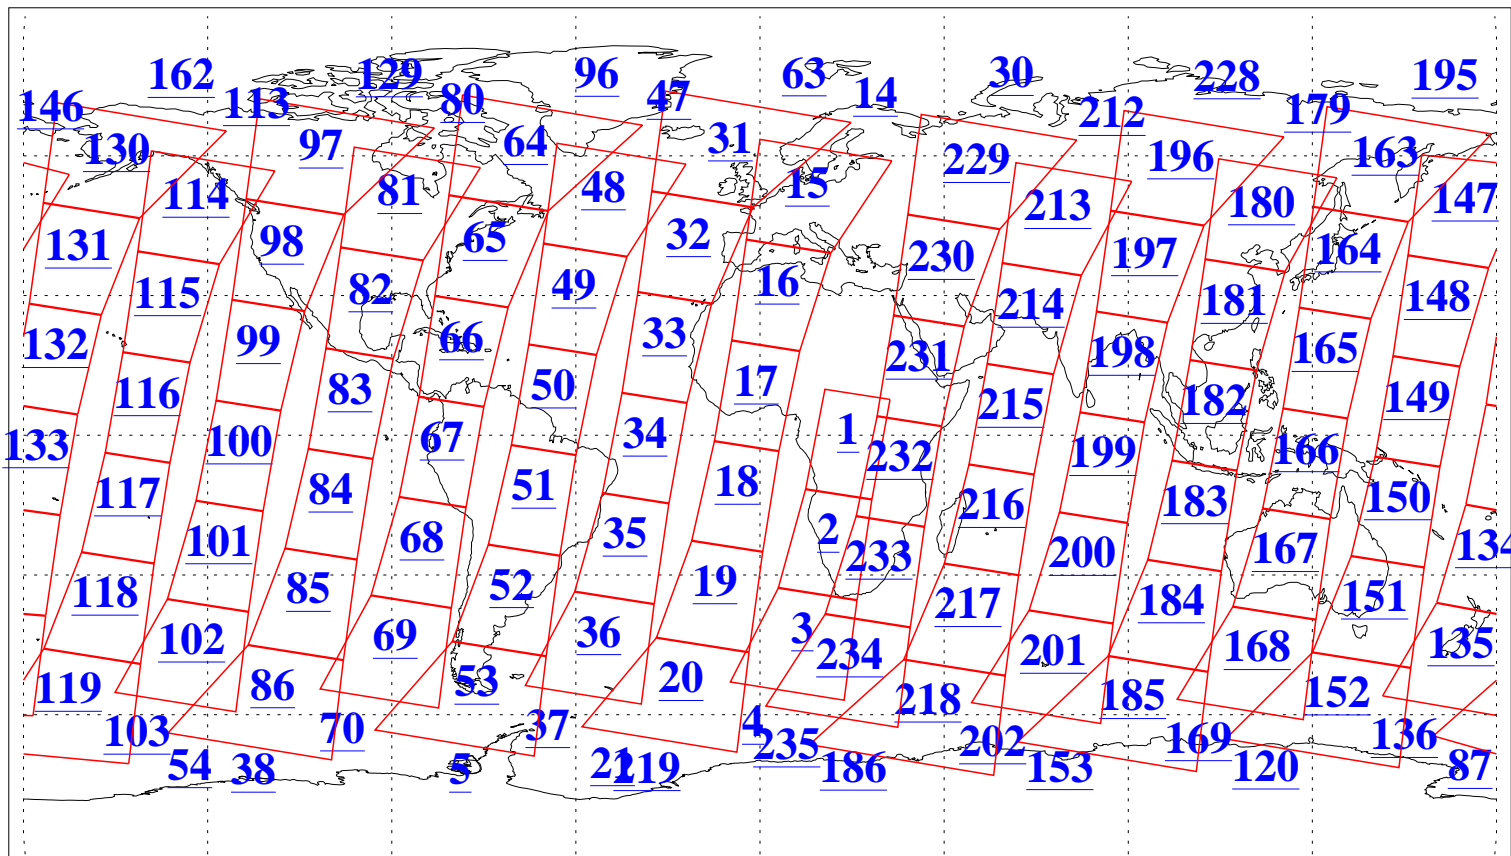

L1B Availability
AMSU Granules: 240
HSB Granules: 0
AIRS Granules: 240

3 May 2011
DoY 123
Aqua Day 3286
Granules: 1 to 120

Granules: 121 to 240

Legend: AMSU Available, HSB Available, AIRS Available

L1B Availability
AMSU Granules: 240
HSB Granules: 0
AIRS Granules: 240

3 May 2011
DoY 123
Aqua Day 3286
Ascending Granules

Descending Granules

Legend: AMSU Available, HSB Available, AIRS Available

L1B Availability
 AMSU Granules: 240
 HSB Granules: 0
 AIRS Granules: 240

3 May 2011
 DoY 123
 Aqua Day 3286

Northern Hemisphere Granules

Southern Hemisphere Granules

Legend: AMSU Available, HSB Available, AIRS Available