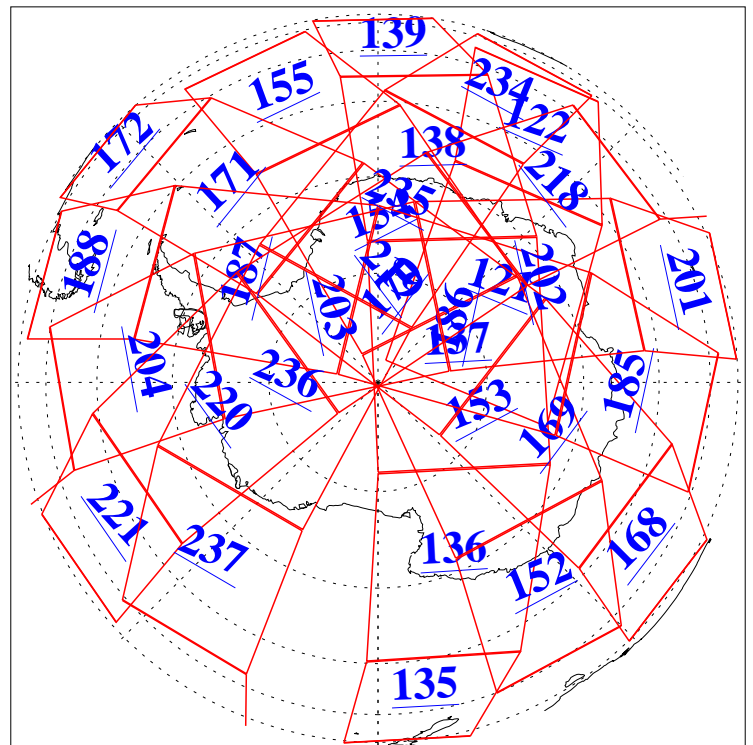

3 May 2011
DoY 123
Aqua Day 3286
Ascending Granules

Descending Granules

Legend: AMSU Available, HSB Available, AIRS Available

L1B Availability
 AMSU Granules: 240
 HSB Granules: 0
 AIRS Granules: 240

3 May 2011
 DoY 123
 Aqua Day 3286

Northern Hemisphere Granules

Southern Hemisphere Granules

Legend: AMSU Available, HSB Available, AIRS Available