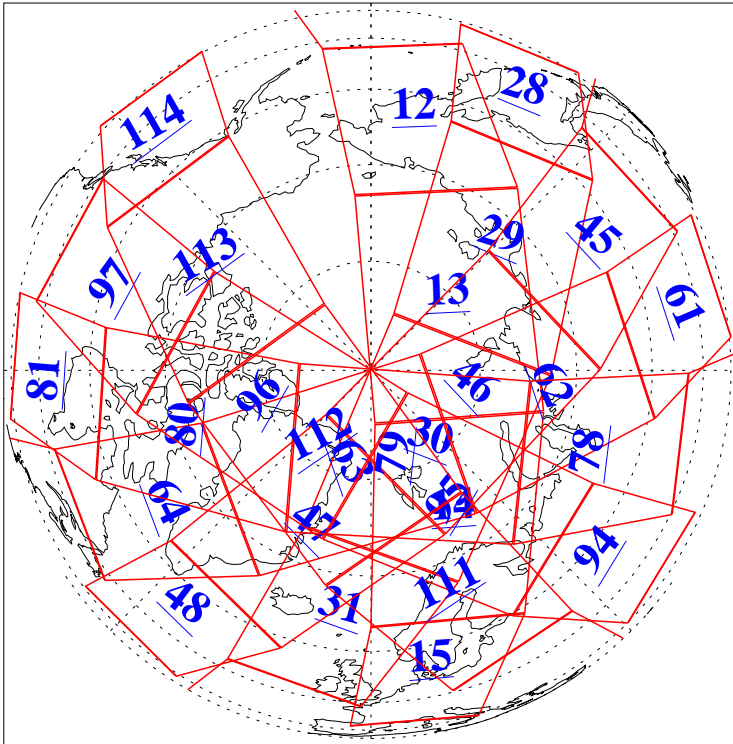

L1B Availability
AMSU Granules: 240
HSB Granules: 0
AIRS Granules: 240

3 May 2011
DoY 123
Aqua Day 3286
Granules: 1 to 120

Granules: 121 to 240

Legend: AMSU Available, HSB Available, AIRS Available

L1B Availability
AMSU Granules: 240
HSB Granules: 0
AIRS Granules: 240

3 May 2011
DoY 123
Aqua Day 3286
Ascending Granules

Descending Granules

Legend: AMSU Available, HSB Available, AIRS Available

L1B Availability
 AMSU Granules: 240
 HSB Granules: 0
 AIRS Granules: 240

3 May 2011
 DoY 123
 Aqua Day 3286

Northern Hemisphere Granules

Southern Hemisphere Granules

Legend: AMSU Available, HSB Available, AIRS Available