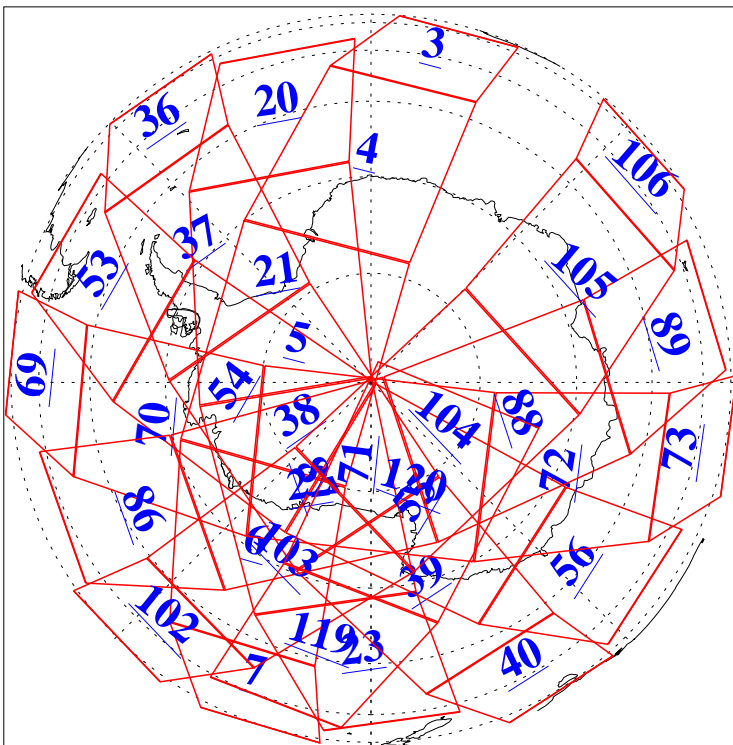

L1B Availability
AMSU Granules: 240
HSB Granules: 0
AIRS Granules: 240

3 May 2011
DoY 123
Aqua Day 3286
Granules: 1 to 120

Granules: 121 to 240

Legend: AMSU Available, HSB Available, AIRS Available

L1B Availability
AMSU Granules: 240
HSB Granules: 0
AIRS Granules: 240

3 May 2011
DoY 123
Aqua Day 3286
Ascending Granules

Descending Granules

Legend: AMSU Available, HSB Available, AIRS Available

L1B Availability
 AMSU Granules: 240
 HSB Granules: 0
 AIRS Granules: 240

3 May 2011
 DoY 123
 Aqua Day 3286

Northern Hemisphere Granules

Southern Hemisphere Granules

Legend: AMSU Available, HSB Available, AIRS Available