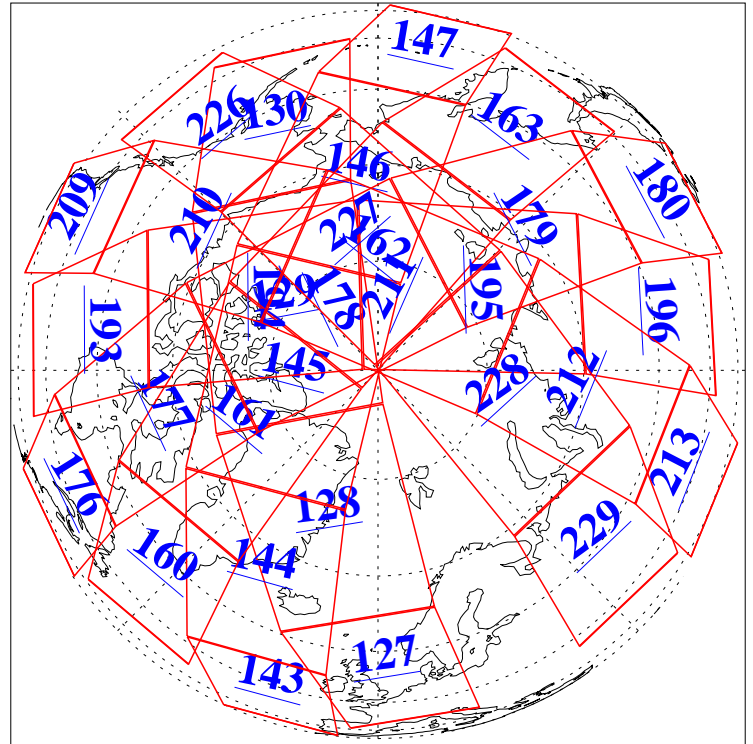

3 May 2011
DoY 123
Aqua Day 3286
Ascending Granules

Descending Granules

Legend: AMSU Available, HSB Available, AIRS Available

L1B Availability
 AMSU Granules: 240
 HSB Granules: 0
 AIRS Granules: 240

3 May 2011
 DoY 123
 Aqua Day 3286

Northern Hemisphere Granules

Southern Hemisphere Granules

Legend: AMSU Available, HSB Available, AIRS Available