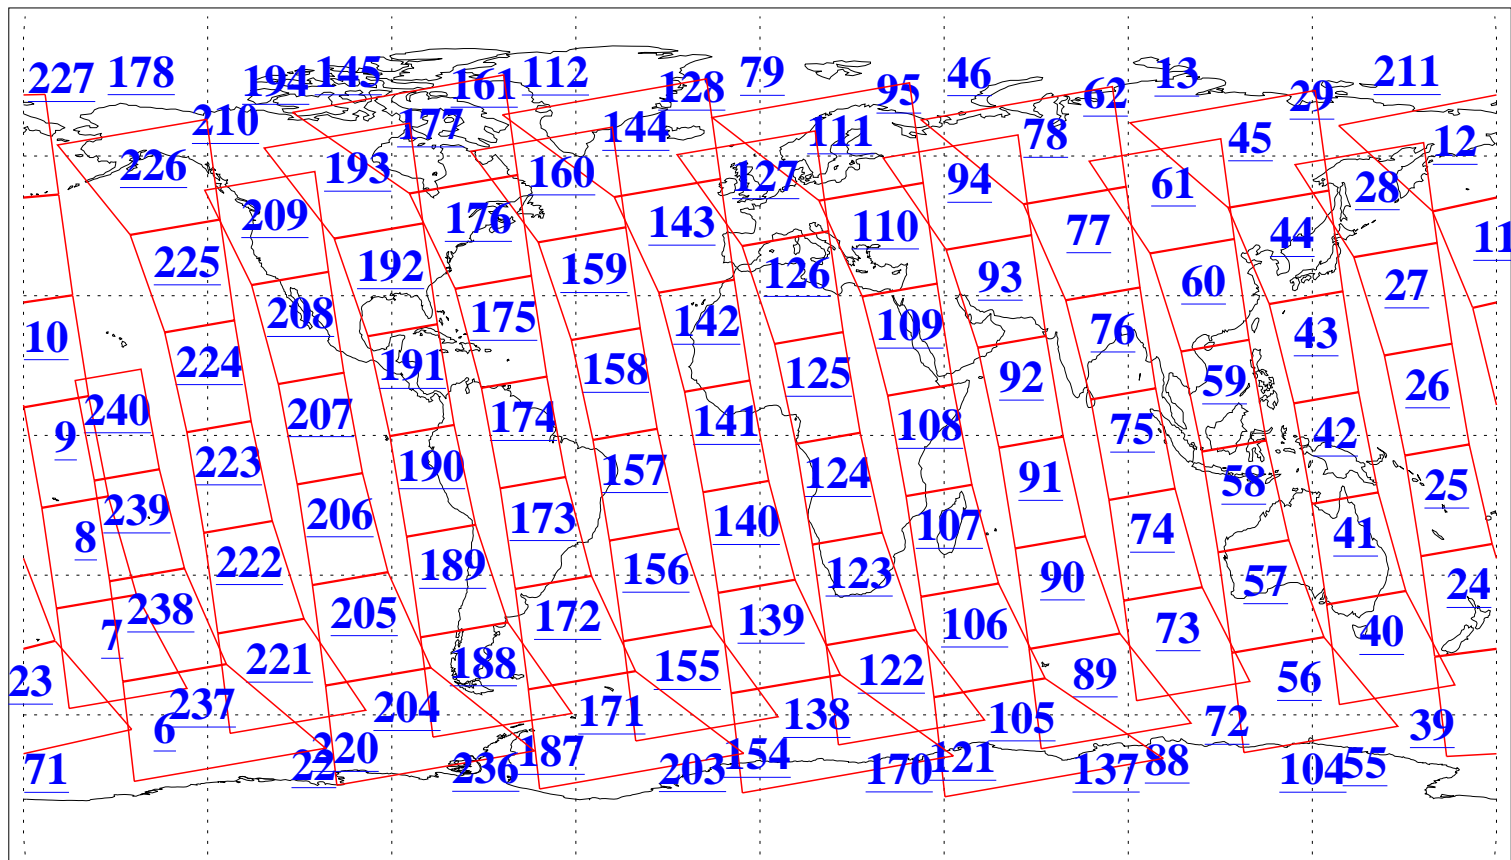

L1B Availability
AMSU Granules: 240
HSB Granules: 0
AIRS Granules: 240

3 May 2011
DoY 123
Aqua Day 3286
Granules: 1 to 120

Granules: 121 to 240

Legend: AMSU Available, HSB Available, AIRS Available

L1B Availability
AMSU Granules: 240
HSB Granules: 0
AIRS Granules: 240

3 May 2011
DoY 123
Aqua Day 3286
Ascending Granules

Descending Granules

Legend: AMSU Available, HSB Available, AIRS Available

L1B Availability
 AMSU Granules: 240
 HSB Granules: 0
 AIRS Granules: 240

3 May 2011
 DoY 123
 Aqua Day 3286

Northern Hemisphere Granules

Southern Hemisphere Granules

Legend: AMSU Available, HSB Available, AIRS Available