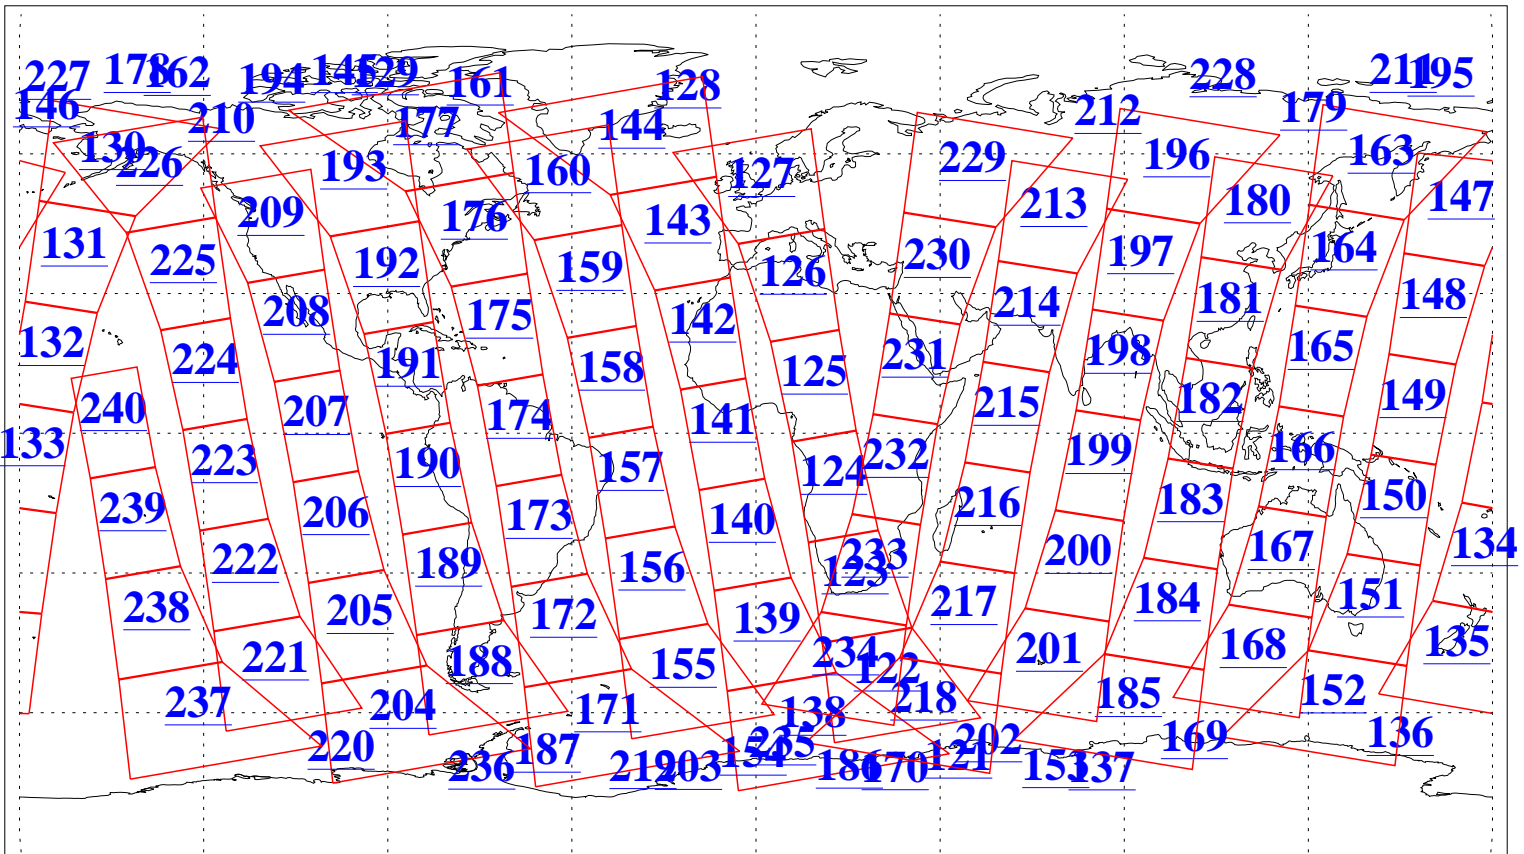

L1B Availability
AMSU Granules: 240
HSB Granules: 0
AIRS Granules: 240

3 May 2011
DoY 123
Aqua Day 3286
Granules: 1 to 120

Granules: 121 to 240

Legend: AMSU Available, HSB Available, AIRS Available

L1B Availability
AMSU Granules: 240
HSB Granules: 0
AIRS Granules: 240

3 May 2011
DoY 123
Aqua Day 3286
Ascending Granules

Descending Granules

Legend: AMSU Available, HSB Available, AIRS Available

L1B Availability
 AMSU Granules: 240
 HSB Granules: 0
 AIRS Granules: 240

3 May 2011
 DoY 123
 Aqua Day 3286

Northern Hemisphere Granules

Southern Hemisphere Granules

Legend: AMSU Available, HSB Available, AIRS Available