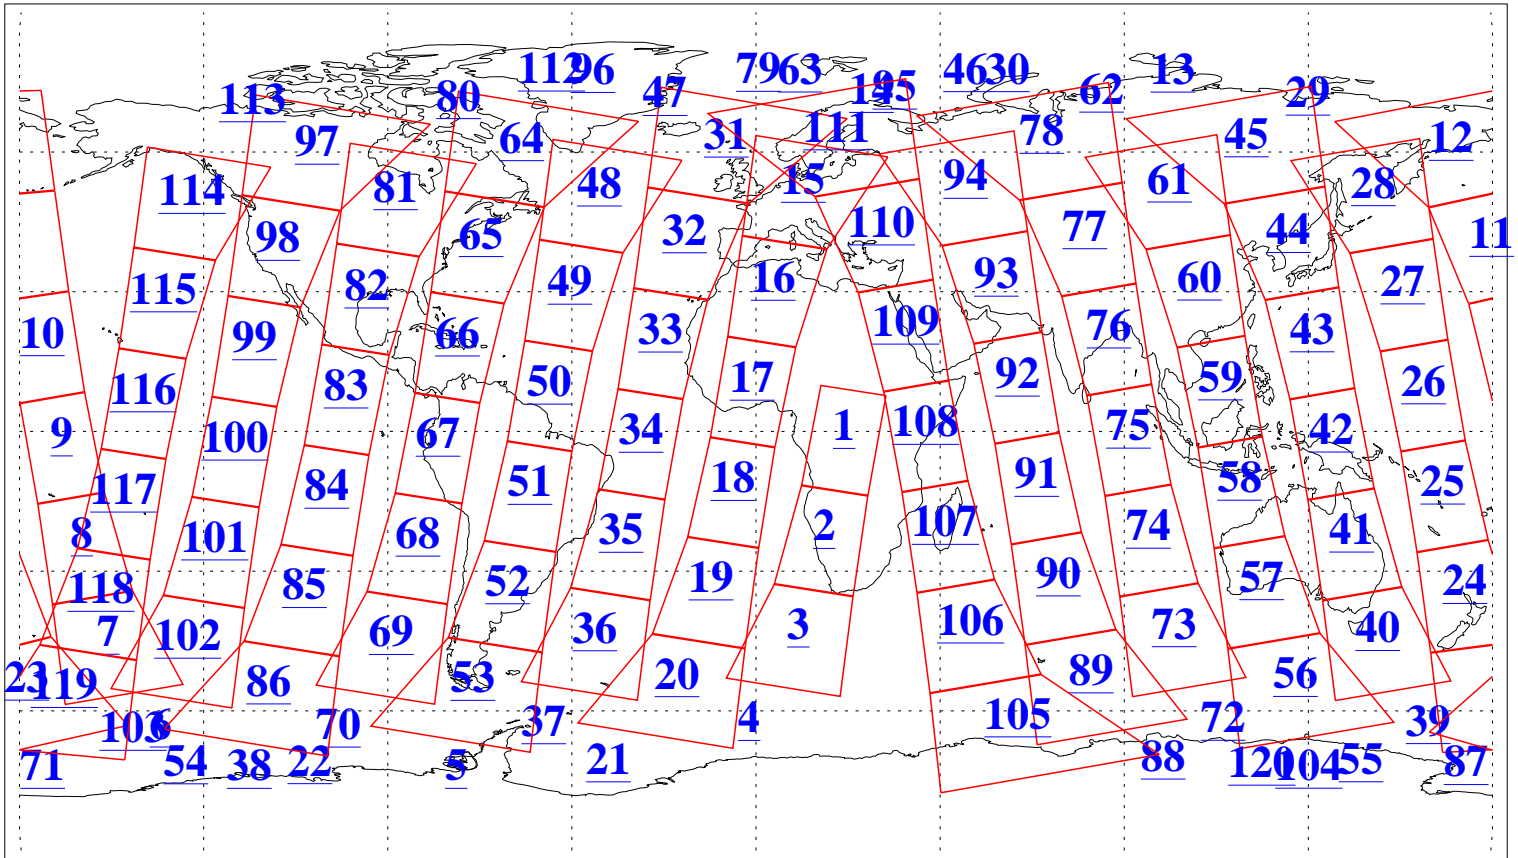

L1B Availability
AMSU Granules: 240
HSB Granules: 0
AIRS Granules: 240

3 May 2011
DoY 123
Aqua Day 3286
Granules: 1 to 120

Granules: 121 to 240

Legend: AMSU Available, HSB Available, AIRS Available

L1B Availability
AMSU Granules: 240
HSB Granules: 0
AIRS Granules: 240

3 May 2011
DoY 123
Aqua Day 3286
Ascending Granules

Descending Granules

Legend: AMSU Available, HSB Available, AIRS Available

L1B Availability
 AMSU Granules: 240
 HSB Granules: 0
 AIRS Granules: 240

3 May 2011
 DoY 123
 Aqua Day 3286

Northern Hemisphere Granules

Southern Hemisphere Granules

Legend: AMSU Available, HSB Available, AIRS Available