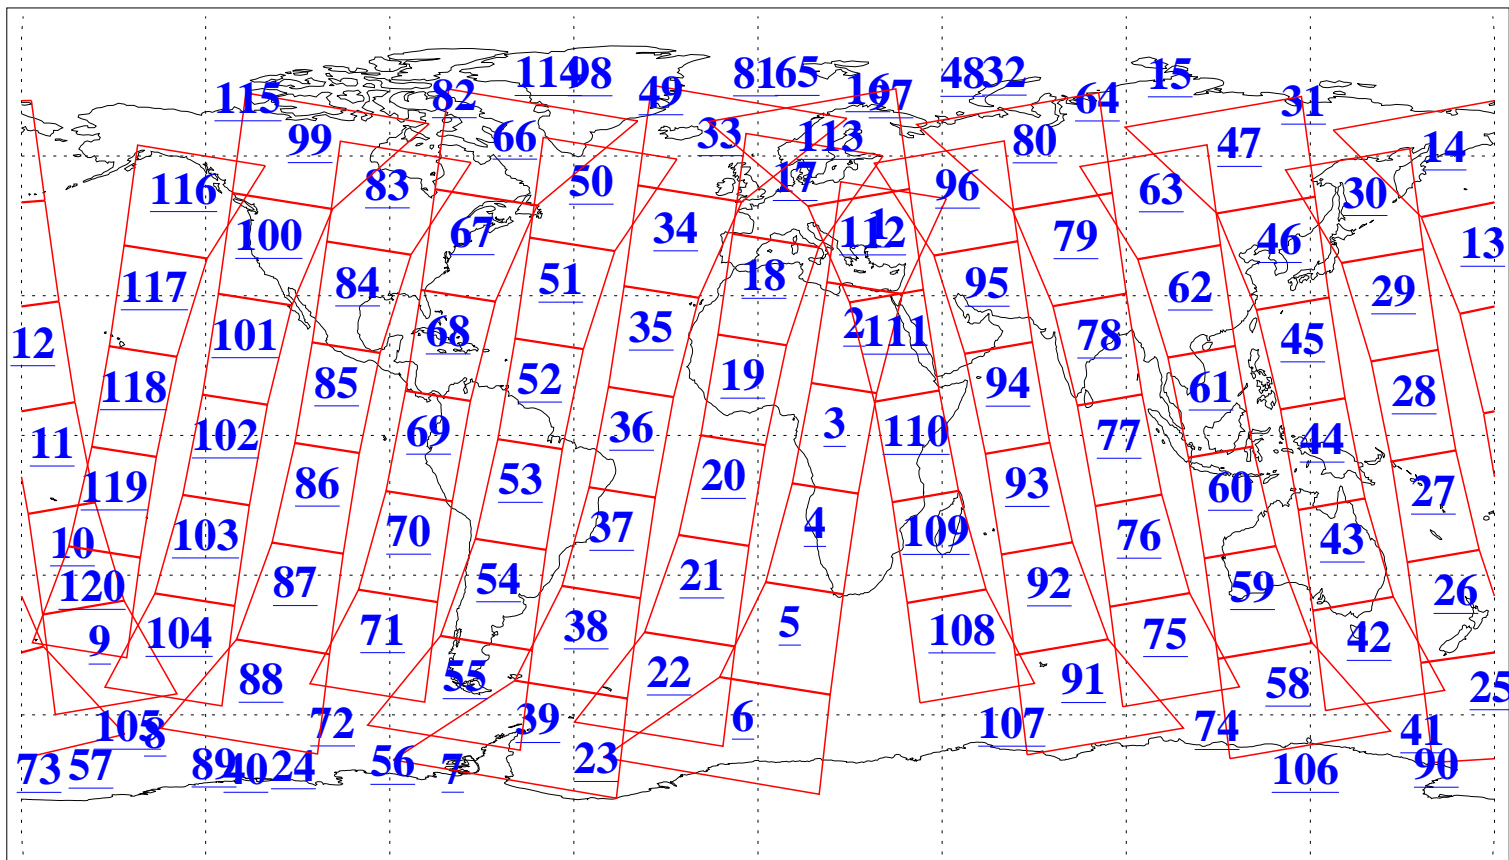

L1B Availability
AMSU Granules: 240
HSB Granules: 0
AIRS Granules: 240

1 May 2011
DoY 121
Aqua Day 3284
Granules: 1 to 120

Granules: 121 to 240

Legend: AMSU Available, HSB Available, AIRS Available

L1B Availability
AMSU Granules: 240
HSB Granules: 0
AIRS Granules: 240

1 May 2011
DoY 121
Aqua Day 3284

Ascending Granules

Descending Granules

Legend: AMSU Available, HSB Available, AIRS Available

L1B Availability
 AMSU Granules: 240
 HSB Granules: 0
 AIRS Granules: 240

1 May 2011
 DoY 121
 Aqua Day 3284

Northern Hemisphere Granules

Southern Hemisphere Granules

Legend: AMSU Available, HSB Available, AIRS Available