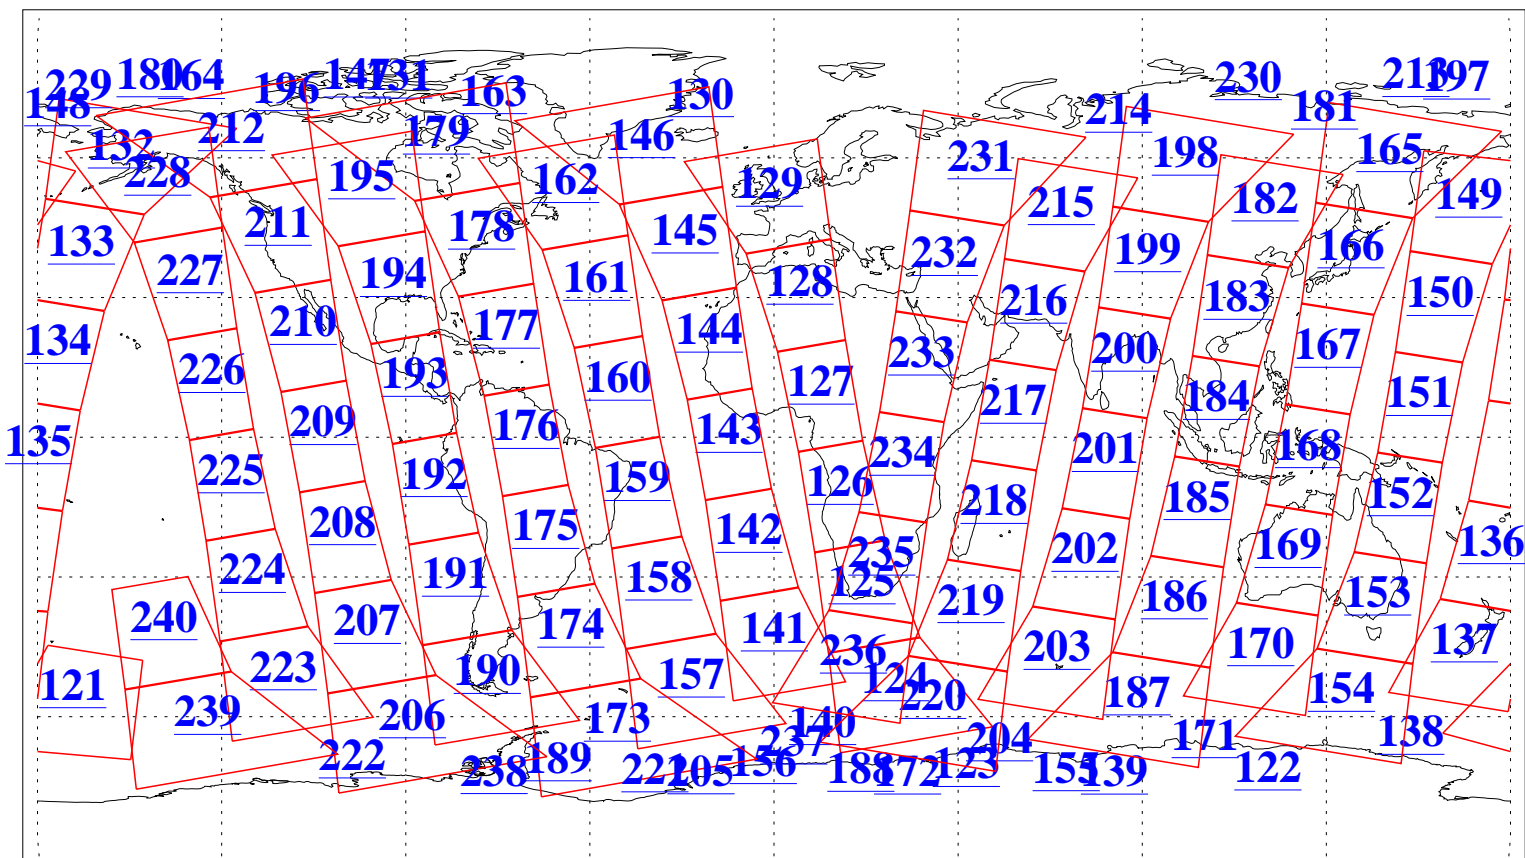

L1B Availability
AMSU Granules: 240
HSB Granules: 0
AIRS Granules: 240

1 May 2011
DoY 121
Aqua Day 3284
Granules: 1 to 120

Granules: 121 to 240

Legend: AMSU Available, HSB Available, AIRS Available

L1B Availability
AMSU Granules: 240
HSB Granules: 0
AIRS Granules: 240

1 May 2011
DoY 121
Aqua Day 3284

Ascending Granules

Descending Granules

Legend: AMSU Available, HSB Available, AIRS Available

L1B Availability
 AMSU Granules: 240
 HSB Granules: 0
 AIRS Granules: 240

1 May 2011
 DoY 121
 Aqua Day 3284

Northern Hemisphere Granules

Southern Hemisphere Granules

Legend: AMSU Available, HSB Available, AIRS Available