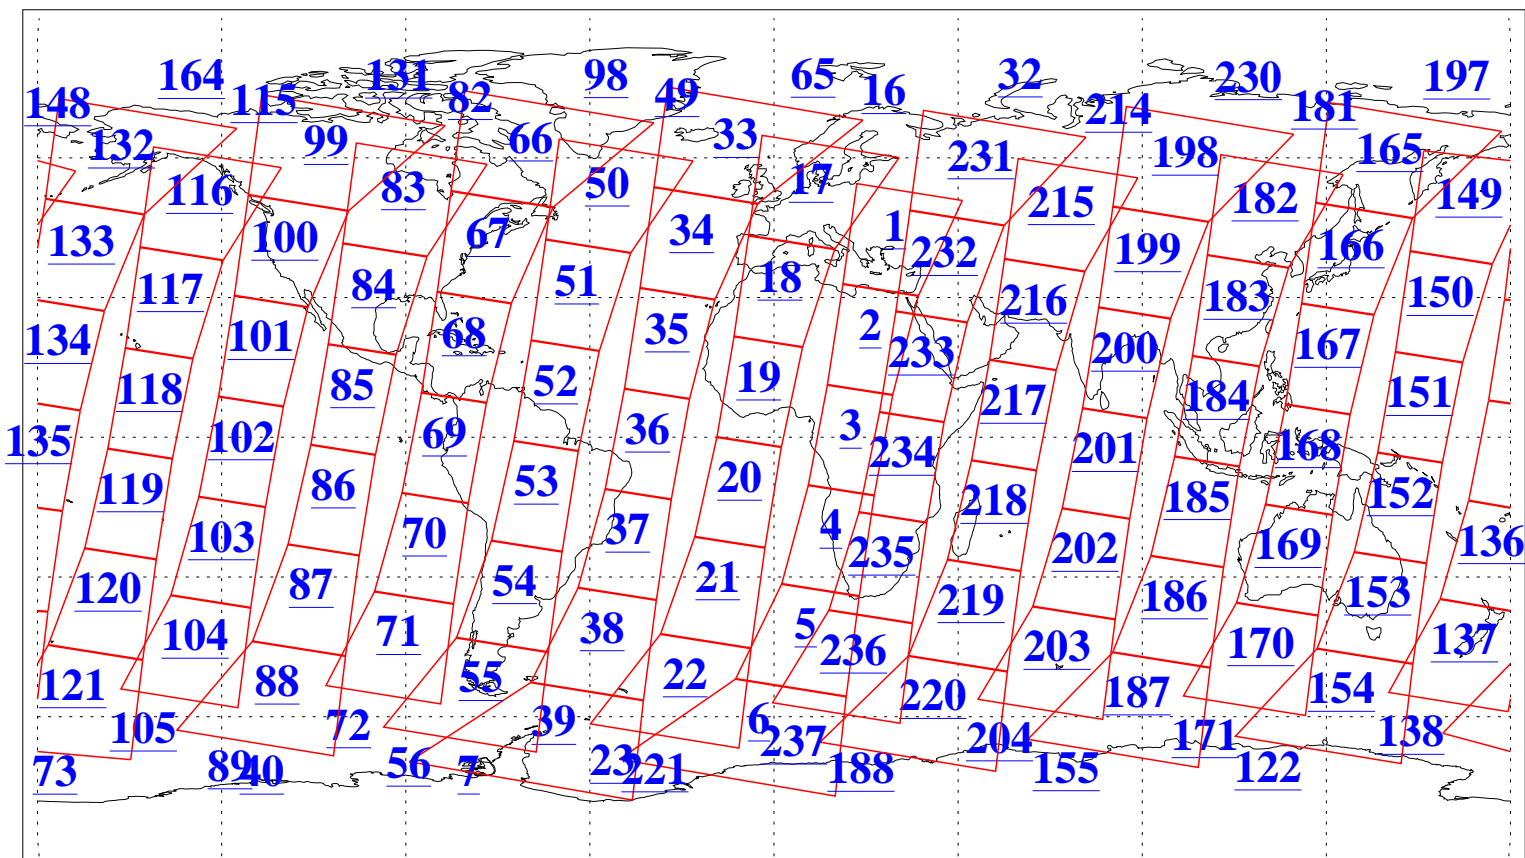

L1B Availability
AMSU Granules: 240
HSB Granules: 0
AIRS Granules: 240

1 May 2011
DoY 121
Aqua Day 3284
Granules: 1 to 120

Granules: 121 to 240

Legend: AMSU Available, HSB Available, AIRS Available

L1B Availability
AMSU Granules: 240
HSB Granules: 0
AIRS Granules: 240

1 May 2011
DoY 121
Aqua Day 3284

Ascending Granules

Descending Granules

Legend: AMSU Available, HSB Available, AIRS Available

L1B Availability
 AMSU Granules: 240
 HSB Granules: 0
 AIRS Granules: 240

1 May 2011
 DoY 121
 Aqua Day 3284

Northern Hemisphere Granules

Southern Hemisphere Granules

Legend: AMSU Available, HSB Available, AIRS Available