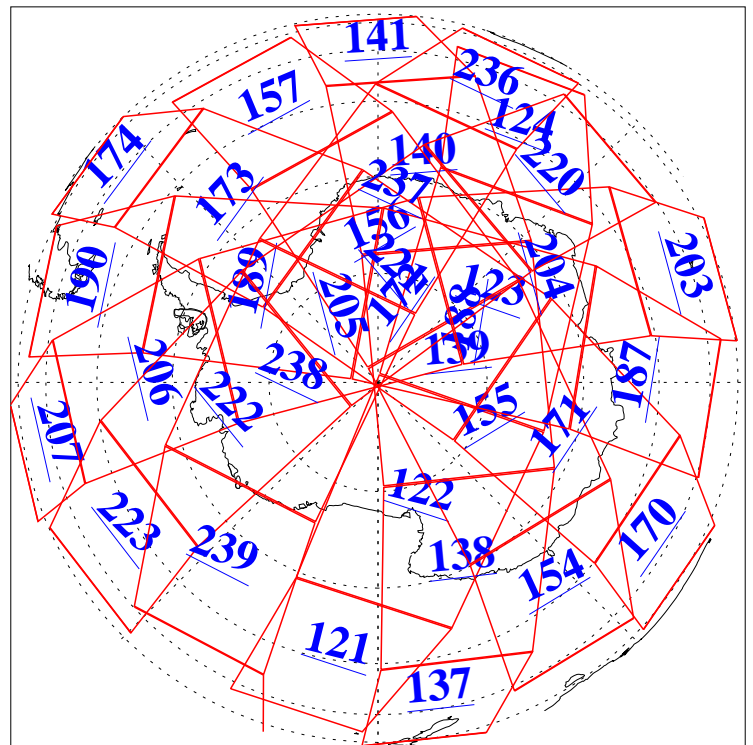

L1B Availability
AMSU Granules: 240
HSB Granules: 0
AIRS Granules: 240

1 May 2011
DoY 121
Aqua Day 3284
Granules: 1 to 120

Granules: 121 to 240

Legend: AMSU Available, HSB Available, AIRS Available

L1B Availability
AMSU Granules: 240
HSB Granules: 0
AIRS Granules: 240

1 May 2011
DoY 121
Aqua Day 3284

Ascending Granules

Descending Granules

Legend: AMSU Available, HSB Available, AIRS Available

L1B Availability
 AMSU Granules: 240
 HSB Granules: 0
 AIRS Granules: 240

1 May 2011
 DoY 121
 Aqua Day 3284

Northern Hemisphere Granules

Southern Hemisphere Granules

Legend: AMSU Available, HSB Available, AIRS Available