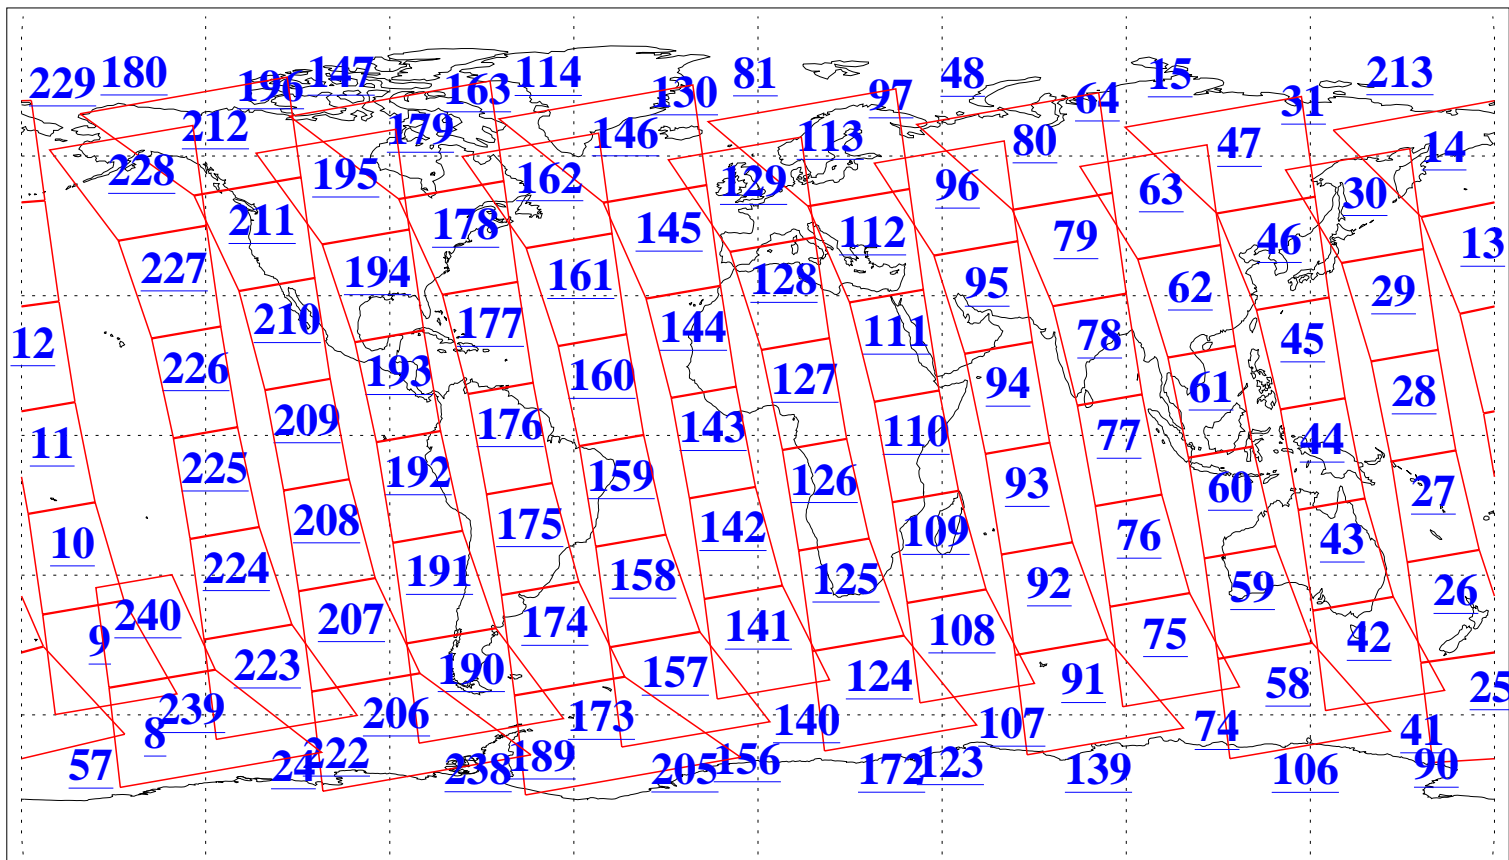

L1B Availability
AMSU Granules: 240
HSB Granules: 0
AIRS Granules: 240

1 May 2011
DoY 121
Aqua Day 3284
Granules: 1 to 120

Granules: 121 to 240

Legend: AMSU Available, HSB Available, AIRS Available

L1B Availability
AMSU Granules: 240
HSB Granules: 0
AIRS Granules: 240

1 May 2011
DoY 121
Aqua Day 3284

Ascending Granules

Descending Granules

Legend: AMSU Available, HSB Available, AIRS Available

L1B Availability
 AMSU Granules: 240
 HSB Granules: 0
 AIRS Granules: 240

1 May 2011
 DoY 121
 Aqua Day 3284

Northern Hemisphere Granules

Southern Hemisphere Granules

Legend: AMSU Available, HSB Available, AIRS Available