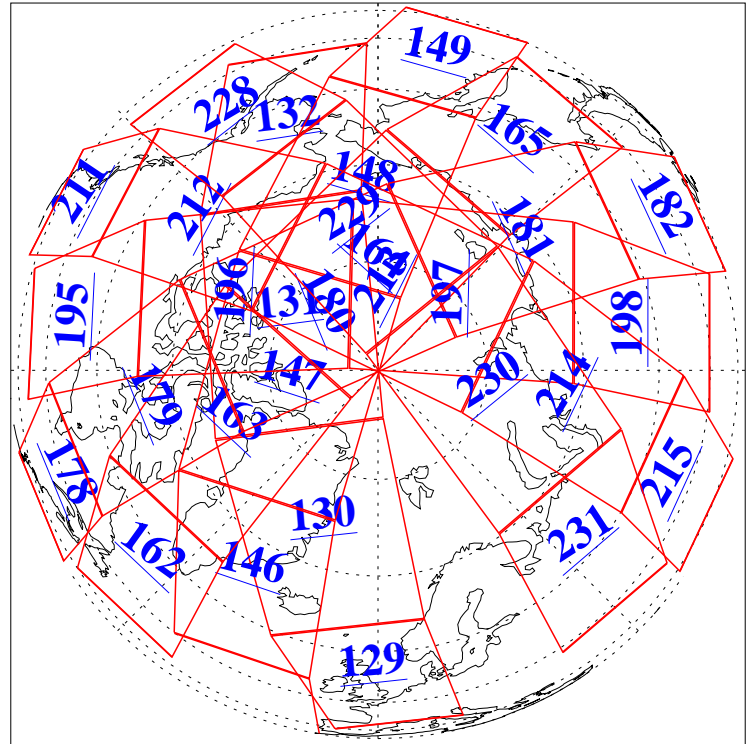

L1B Availability
AMSU Granules: 240
HSB Granules: 0
AIRS Granules: 240

1 May 2011
DoY 121
Aqua Day 3284
Granules: 1 to 120

Granules: 121 to 240

Legend: AMSU Available, HSB Available, AIRS Available

L1B Availability
AMSU Granules: 240
HSB Granules: 0
AIRS Granules: 240

1 May 2011
DoY 121
Aqua Day 3284

Ascending Granules

Descending Granules

Legend: AMSU Available, HSB Available, AIRS Available

L1B Availability
 AMSU Granules: 240
 HSB Granules: 0
 AIRS Granules: 240

1 May 2011
 DoY 121
 Aqua Day 3284

Northern Hemisphere Granules

Southern Hemisphere Granules

Legend: AMSU Available, HSB Available, AIRS Available