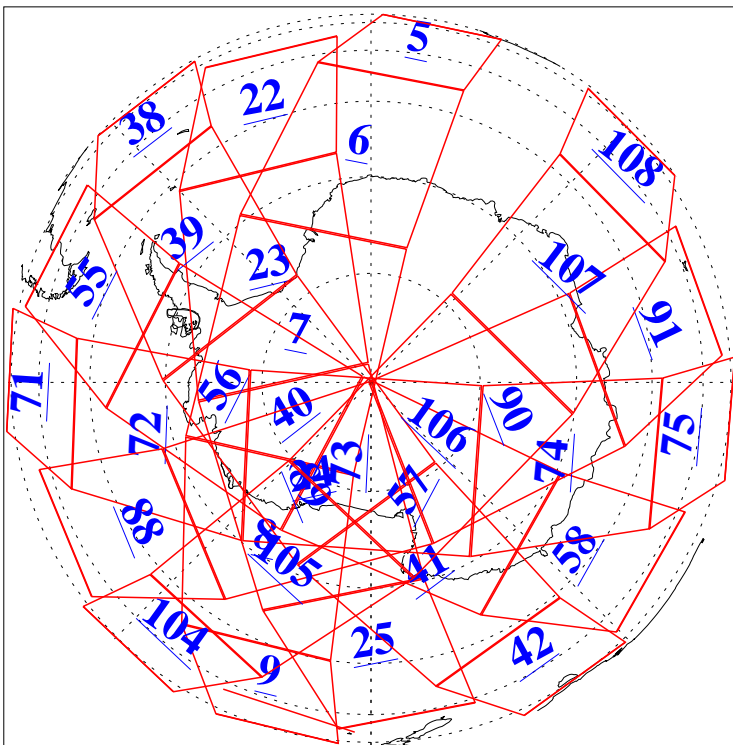

L1B Availability
AMSU Granules: 240
HSB Granules: 0
AIRS Granules: 240

1 May 2011
DoY 121
Aqua Day 3284
Granules: 1 to 120

Granules: 121 to 240

Legend: AMSU Available, HSB Available, AIRS Available

L1B Availability
AMSU Granules: 240
HSB Granules: 0
AIRS Granules: 240

1 May 2011
DoY 121
Aqua Day 3284

Ascending Granules

Descending Granules

Legend: AMSU Available, HSB Available, AIRS Available

L1B Availability
 AMSU Granules: 240
 HSB Granules: 0
 AIRS Granules: 240

1 May 2011
 DoY 121
 Aqua Day 3284

Northern Hemisphere Granules

Southern Hemisphere Granules

Legend: AMSU Available, HSB Available, AIRS Available