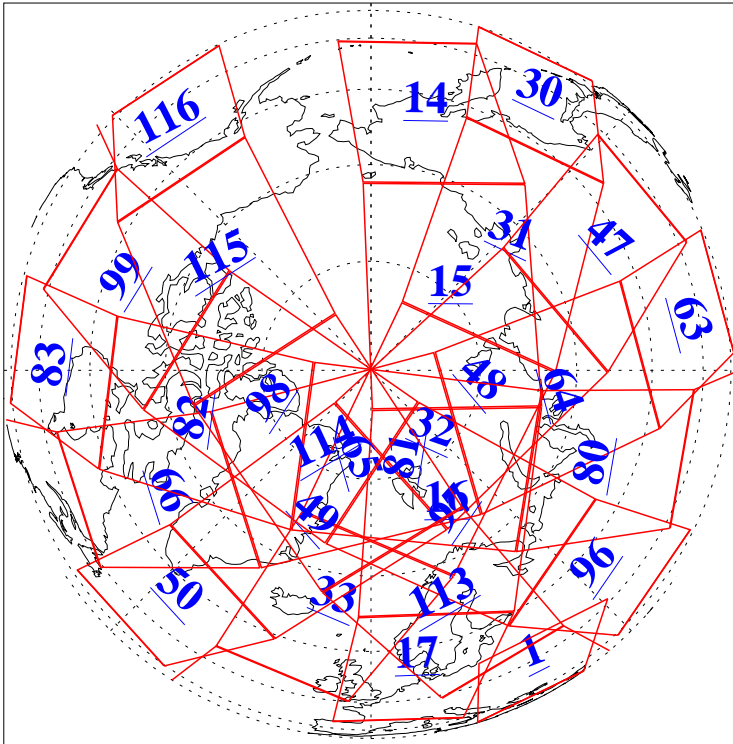

L1B Availability
AMSU Granules: 240
HSB Granules: 0
AIRS Granules: 240

1 May 2011
DoY 121
Aqua Day 3284
Granules: 1 to 120

Granules: 121 to 240

Legend: AMSU Available, HSB Available, AIRS Available

L1B Availability
AMSU Granules: 240
HSB Granules: 0
AIRS Granules: 240

1 May 2011
DoY 121
Aqua Day 3284

Ascending Granules

Descending Granules

Legend: AMSU Available, HSB Available, AIRS Available

L1B Availability
 AMSU Granules: 240
 HSB Granules: 0
 AIRS Granules: 240

1 May 2011
 DoY 121
 Aqua Day 3284

Northern Hemisphere Granules

Southern Hemisphere Granules

Legend: AMSU Available, HSB Available, AIRS Available