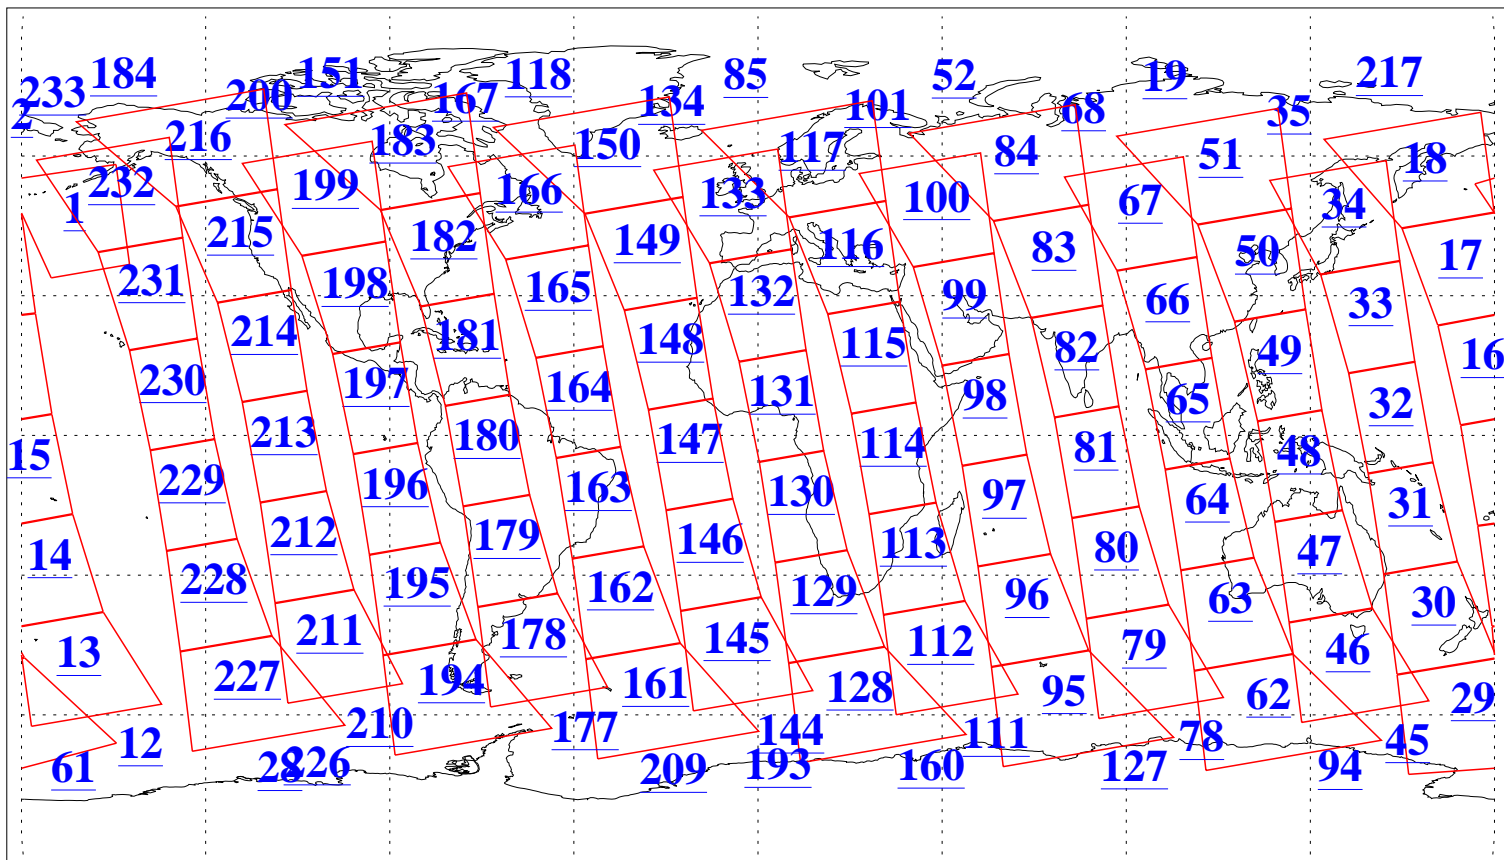

L1B Availability
AMSU Granules: 240
HSB Granules: 0
AIRS Granules: 240

27 Apr 2011
DoY 117
Aqua Day 3280
Granules: 1 to 120

Granules: 121 to 240

Legend: AMSU Available, HSB Available, AIRS Available

L1B Availability
AMSU Granules: 240
HSB Granules: 0
AIRS Granules: 240

27 Apr 2011
DoY 117
Aqua Day 3280
Ascending Granules

Descending Granules

Legend: AMSU Available, HSB Available, AIRS Available

L1B Availability
 AMSU Granules: 240
 HSB Granules: 0
 AIRS Granules: 240

27 Apr 2011
 DoY 117
 Aqua Day 3280

Northern Hemisphere Granules

Southern Hemisphere Granules

Legend: AMSU Available, HSB Available, AIRS Available