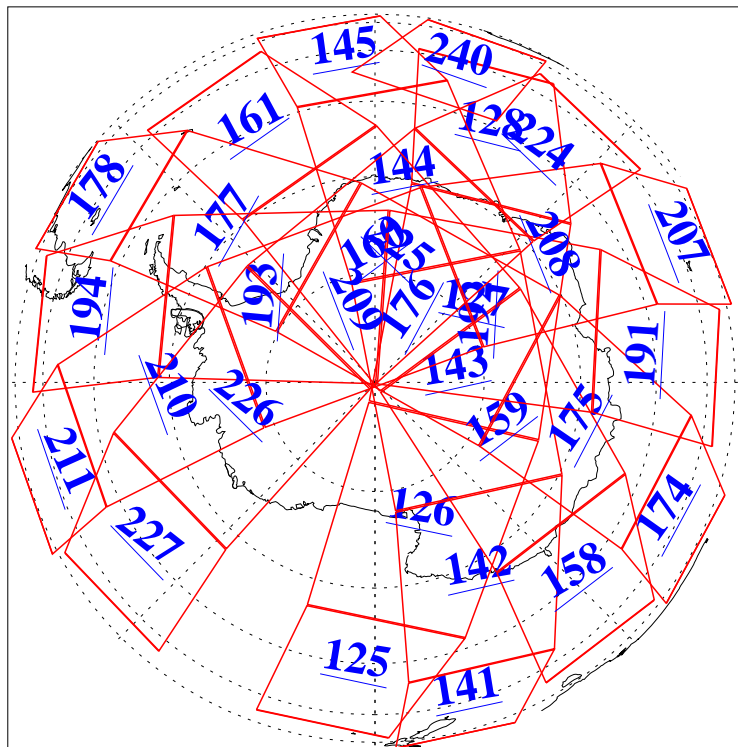

L1B Availability
AMSU Granules: 240
HSB Granules: 0
AIRS Granules: 240

27 Apr 2011
DoY 117
Aqua Day 3280
Granules: 1 to 120

Granules: 121 to 240

Legend: AMSU Available, HSB Available, AIRS Available

L1B Availability
AMSU Granules: 240
HSB Granules: 0
AIRS Granules: 240

27 Apr 2011
DoY 117
Aqua Day 3280
Ascending Granules

Descending Granules

Legend: AMSU Available, HSB Available, AIRS Available

L1B Availability
 AMSU Granules: 240
 HSB Granules: 0
 AIRS Granules: 240

27 Apr 2011
 DoY 117
 Aqua Day 3280

Northern Hemisphere Granules

Southern Hemisphere Granules

Legend: AMSU Available, HSB Available, AIRS Available