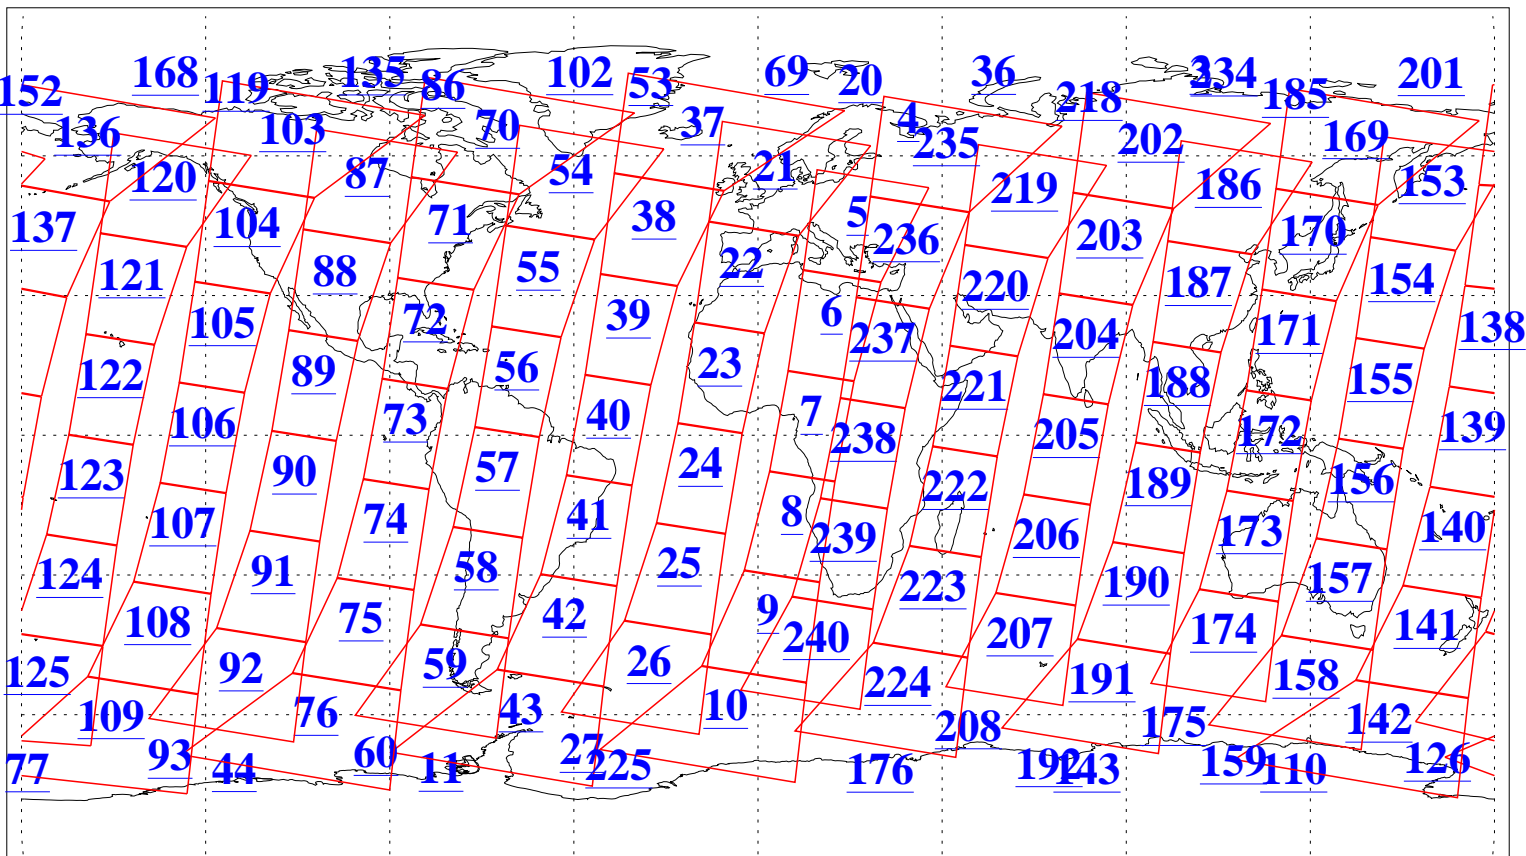

L1B Availability
AMSU Granules: 240
HSB Granules: 0
AIRS Granules: 240

27 Apr 2011
DoY 117
Aqua Day 3280
Granules: 1 to 120

Granules: 121 to 240

Legend: AMSU Available, HSB Available, AIRS Available

L1B Availability
AMSU Granules: 240
HSB Granules: 0
AIRS Granules: 240

27 Apr 2011
DoY 117
Aqua Day 3280
Ascending Granules

Descending Granules

Legend: AMSU Available, HSB Available, AIRS Available

L1B Availability
 AMSU Granules: 240
 HSB Granules: 0
 AIRS Granules: 240

27 Apr 2011
 DoY 117
 Aqua Day 3280

Northern Hemisphere Granules

Southern Hemisphere Granules

Legend: AMSU Available, HSB Available, AIRS Available