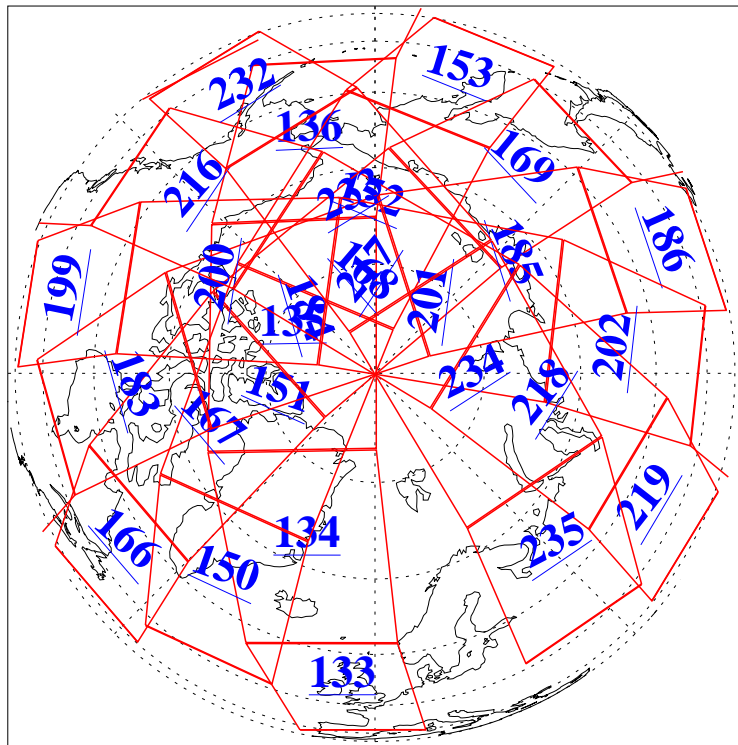

27 Apr 2011
DoY 117
Aqua Day 3280
Ascending Granules

Descending Granules

Legend: AMSU Available, HSB Available, AIRS Available

L1B Availability
 AMSU Granules: 240
 HSB Granules: 0
 AIRS Granules: 240

27 Apr 2011
 DoY 117
 Aqua Day 3280

Northern Hemisphere Granules

Southern Hemisphere Granules

Legend: AMSU Available, HSB Available, AIRS Available