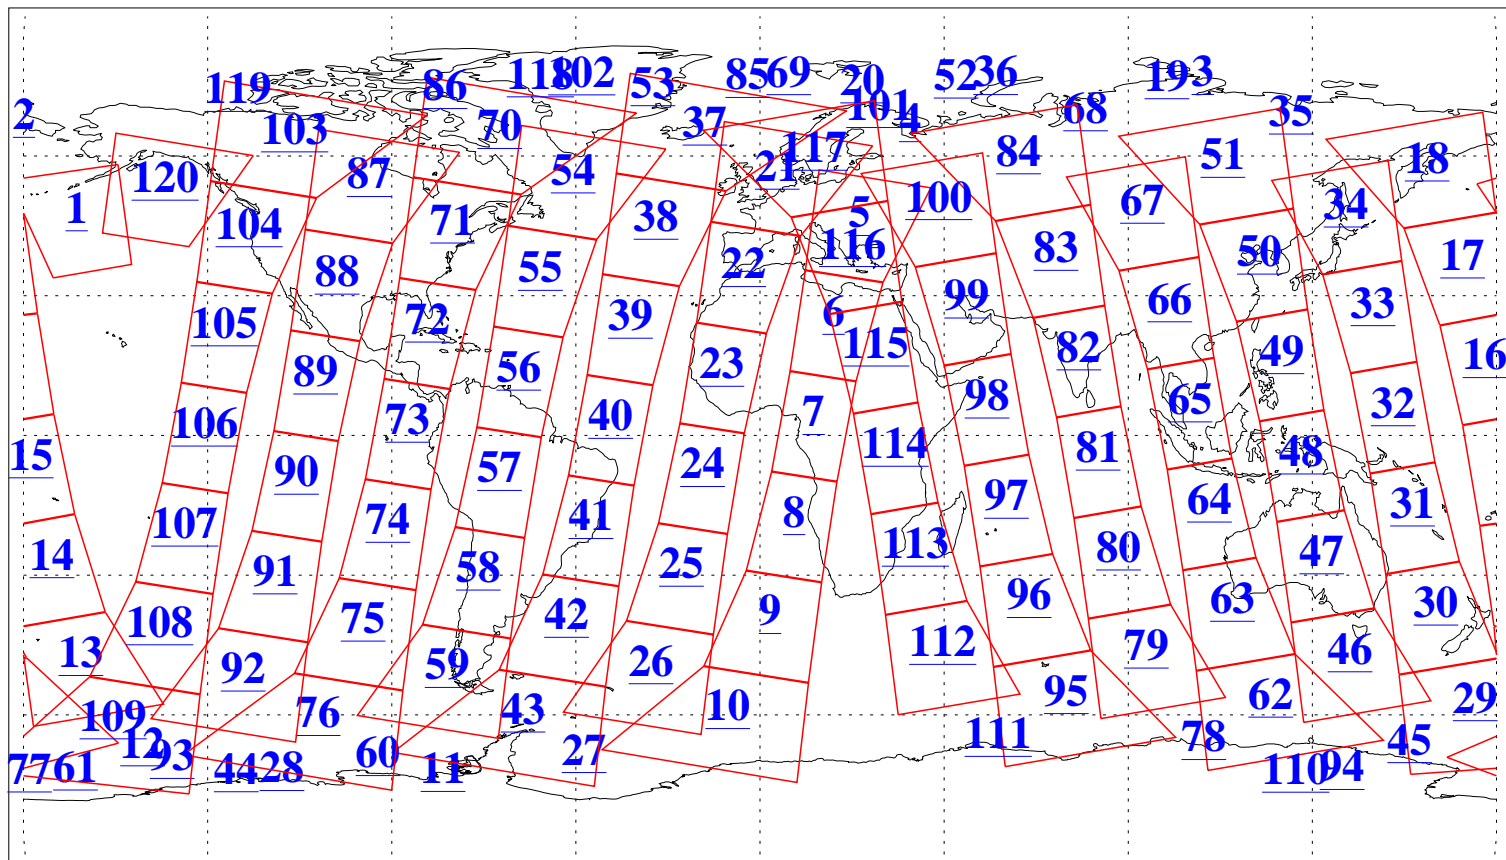

L1B Availability
AMSU Granules: 240
HSB Granules: 0
AIRS Granules: 240

27 Apr 2011
DoY 117
Aqua Day 3280
Granules: 1 to 120

Granules: 121 to 240

Legend: AMSU Available, HSB Available, AIRS Available

L1B Availability
AMSU Granules: 240
HSB Granules: 0
AIRS Granules: 240

27 Apr 2011
DoY 117
Aqua Day 3280
Ascending Granules

Descending Granules

Legend: AMSU Available, HSB Available, AIRS Available

L1B Availability
 AMSU Granules: 240
 HSB Granules: 0
 AIRS Granules: 240

27 Apr 2011
 DoY 117
 Aqua Day 3280

Northern Hemisphere Granules

Southern Hemisphere Granules

Legend: AMSU Available, HSB Available, AIRS Available