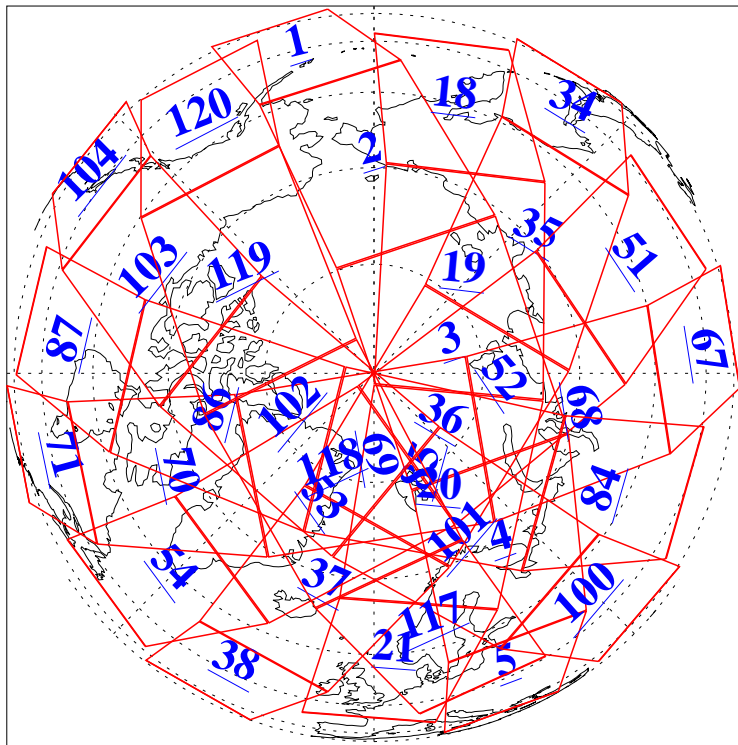

L1B Availability
AMSU Granules: 240
HSB Granules: 0
AIRS Granules: 240

27 Apr 2011
DoY 117
Aqua Day 3280
Granules: 1 to 120

Granules: 121 to 240

Legend: AMSU Available, HSB Available, AIRS Available

L1B Availability
AMSU Granules: 240
HSB Granules: 0
AIRS Granules: 240

27 Apr 2011
DoY 117
Aqua Day 3280
Ascending Granules

Descending Granules

Legend: AMSU Available, HSB Available, AIRS Available

L1B Availability
 AMSU Granules: 240
 HSB Granules: 0
 AIRS Granules: 240

27 Apr 2011
 DoY 117
 Aqua Day 3280

Northern Hemisphere Granules

Southern Hemisphere Granules

Legend: AMSU Available, HSB Available, AIRS Available