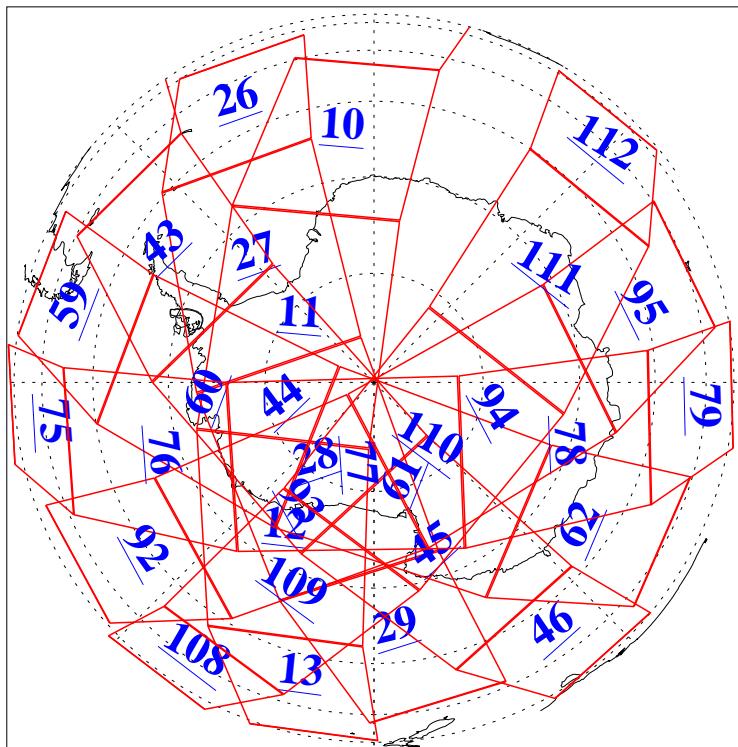

L1B Availability
AMSU Granules: 240
HSB Granules: 0
AIRS Granules: 240

27 Apr 2011
DoY 117
Aqua Day 3280
Granules: 1 to 120

Granules: 121 to 240

Legend: AMSU Available, HSB Available, AIRS Available

L1B Availability
AMSU Granules: 240
HSB Granules: 0
AIRS Granules: 240

27 Apr 2011
DoY 117
Aqua Day 3280
Ascending Granules

Descending Granules

Legend: AMSU Available, HSB Available, AIRS Available

L1B Availability
 AMSU Granules: 240
 HSB Granules: 0
 AIRS Granules: 240

27 Apr 2011
 DoY 117
 Aqua Day 3280

Northern Hemisphere Granules

Southern Hemisphere Granules

Legend: AMSU Available, HSB Available, AIRS Available