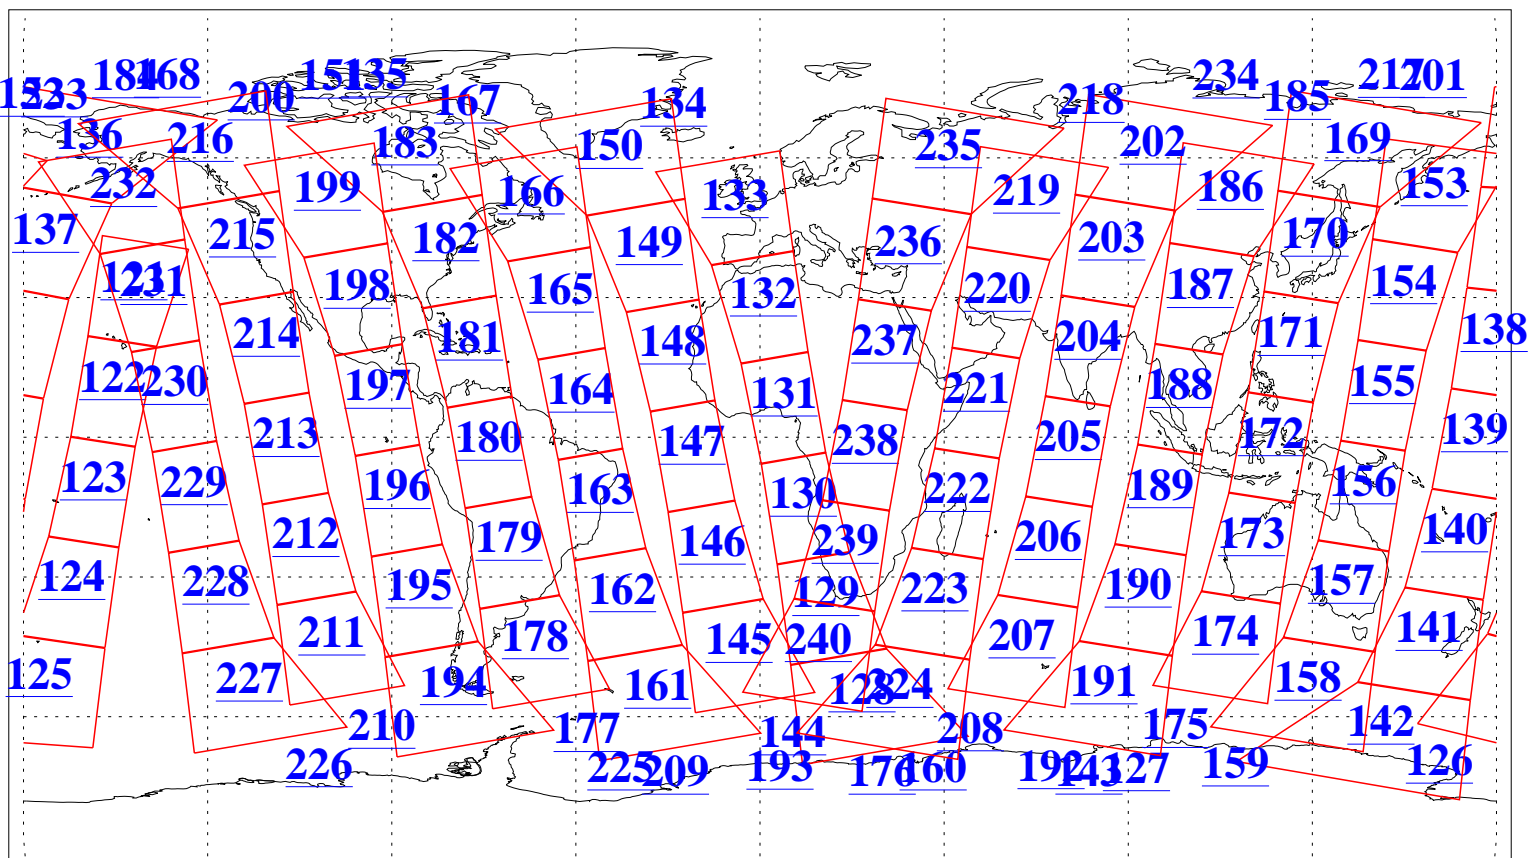

L1B Availability
AMSU Granules: 240
HSB Granules: 0
AIRS Granules: 240

27 Apr 2011
DoY 117
Aqua Day 3280
Granules: 1 to 120

Granules: 121 to 240

Legend: AMSU Available, HSB Available, AIRS Available

L1B Availability
AMSU Granules: 240
HSB Granules: 0
AIRS Granules: 240

27 Apr 2011
DoY 117
Aqua Day 3280
Ascending Granules

Descending Granules

Legend: AMSU Available, HSB Available, AIRS Available

L1B Availability
 AMSU Granules: 240
 HSB Granules: 0
 AIRS Granules: 240

27 Apr 2011
 DoY 117
 Aqua Day 3280