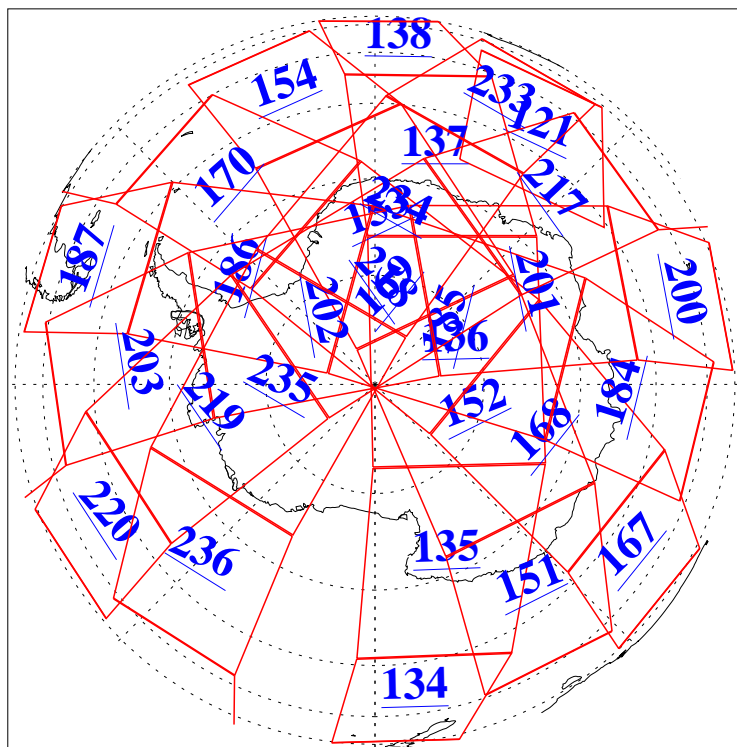

L1B Availability
AMSU Granules: 240
HSB Granules: 0
AIRS Granules: 240

26 Apr 2011
DoY 116
Aqua Day 3279
Granules: 1 to 120

Granules: 121 to 240

Legend: AMSU Available, HSB Available, AIRS Available

L1B Availability
AMSU Granules: 240
HSB Granules: 0
AIRS Granules: 240

26 Apr 2011
DoY 116
Aqua Day 3279

Ascending Granules

Descending Granules

Legend: AMSU Available, HSB Available, AIRS Available

L1B Availability
 AMSU Granules: 240
 HSB Granules: 0
 AIRS Granules: 240

26 Apr 2011
 DoY 116
 Aqua Day 3279

Northern Hemisphere Granules

Southern Hemisphere Granules

Legend: AMSU Available, HSB Available, AIRS Available