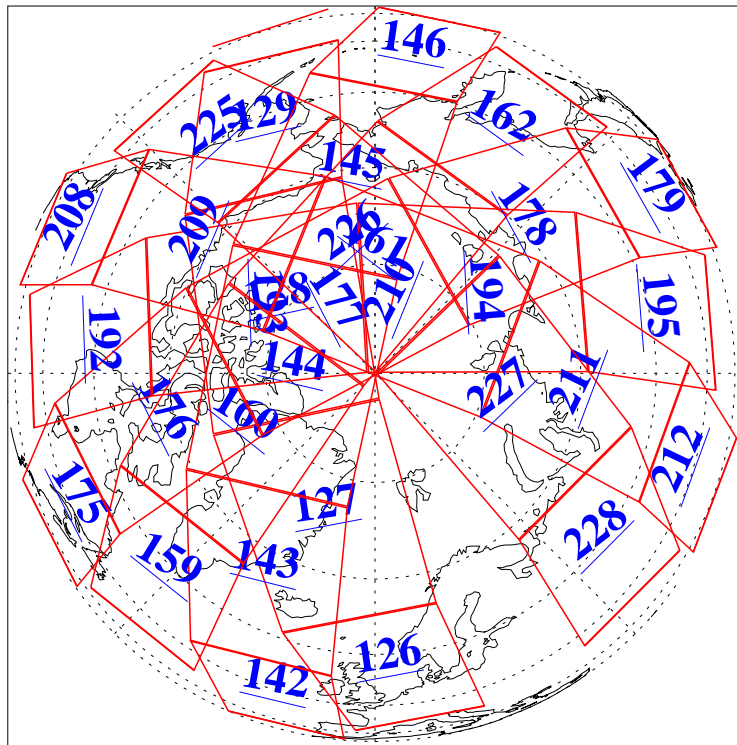

26 Apr 2011
DoY 116
Aqua Day 3279

Ascending Granules

Descending Granules

Legend: AMSU Available, HSB Available, AIRS Available

L1B Availability
 AMSU Granules: 240
 HSB Granules: 0
 AIRS Granules: 240

26 Apr 2011
 DoY 116
 Aqua Day 3279

Northern Hemisphere Granules

Southern Hemisphere Granules

Legend: AMSU Available, HSB Available, AIRS Available