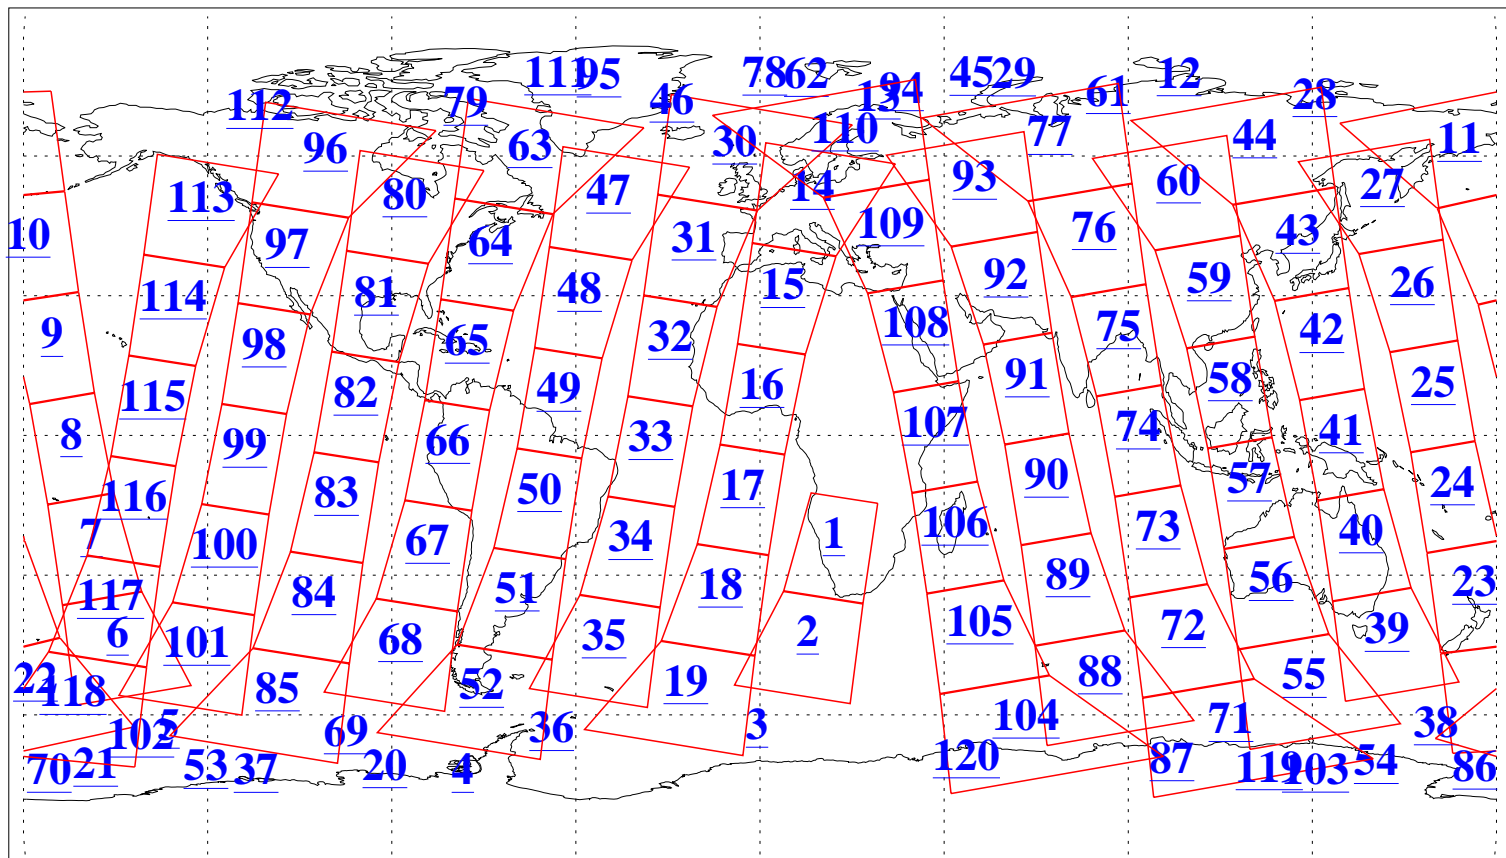

L1B Availability
AMSU Granules: 240
HSB Granules: 0
AIRS Granules: 240

26 Apr 2011
DoY 116
Aqua Day 3279
Granules: 1 to 120

Granules: 121 to 240

Legend: AMSU Available, HSB Available, AIRS Available

L1B Availability
AMSU Granules: 240
HSB Granules: 0
AIRS Granules: 240

26 Apr 2011
DoY 116
Aqua Day 3279

Ascending Granules

Descending Granules

Legend: AMSU Available, HSB Available, AIRS Available

L1B Availability
 AMSU Granules: 240
 HSB Granules: 0
 AIRS Granules: 240

26 Apr 2011
 DoY 116
 Aqua Day 3279

Northern Hemisphere Granules

Southern Hemisphere Granules

Legend: AMSU Available, HSB Available, AIRS Available