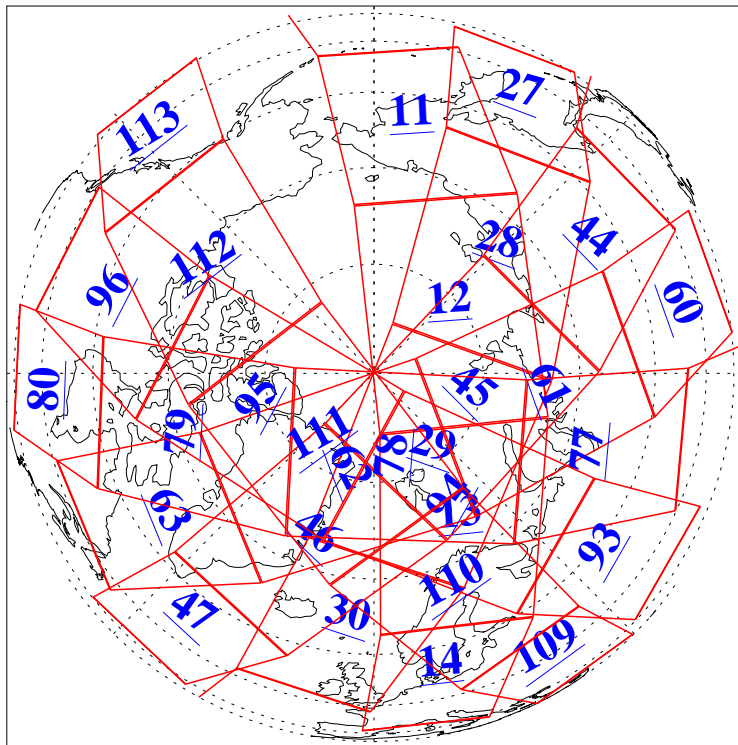

L1B Availability
AMSU Granules: 240
HSB Granules: 0
AIRS Granules: 240

26 Apr 2011
DoY 116
Aqua Day 3279
Granules: 1 to 120

Granules: 121 to 240

Legend: AMSU Available, HSB Available, AIRS Available

L1B Availability
AMSU Granules: 240
HSB Granules: 0
AIRS Granules: 240

26 Apr 2011
DoY 116
Aqua Day 3279

Ascending Granules

Descending Granules

Legend: AMSU Available, HSB Available, AIRS Available

L1B Availability
 AMSU Granules: 240
 HSB Granules: 0
 AIRS Granules: 240

26 Apr 2011
 DoY 116
 Aqua Day 3279

Northern Hemisphere Granules

Southern Hemisphere Granules

Legend: AMSU Available, HSB Available, AIRS Available