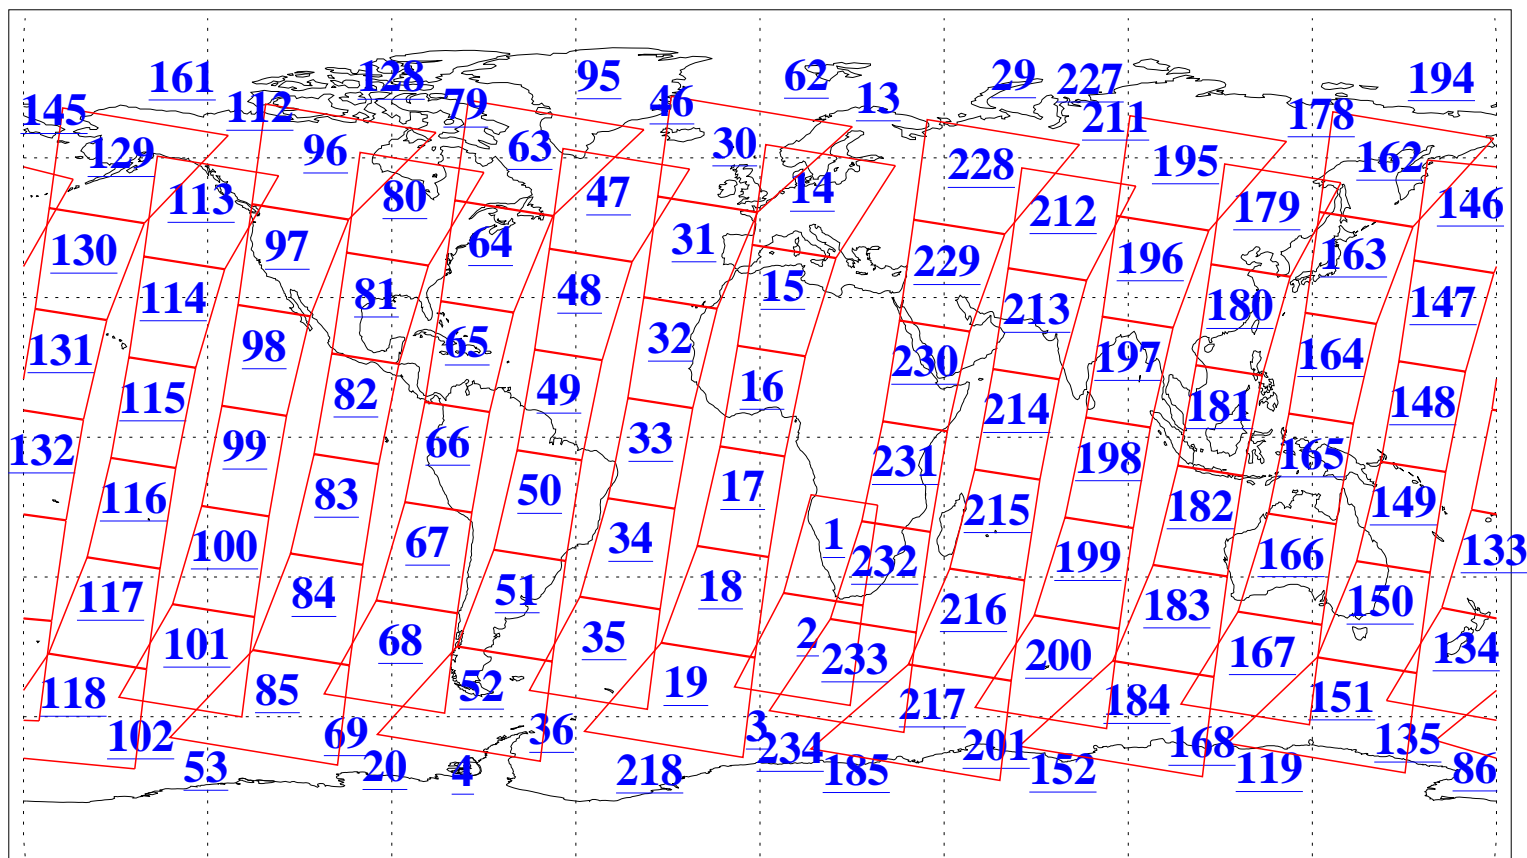

L1B Availability
AMSU Granules: 240
HSB Granules: 0
AIRS Granules: 240

26 Apr 2011
DoY 116
Aqua Day 3279
Granules: 1 to 120

Granules: 121 to 240

Legend: AMSU Available, HSB Available, AIRS Available

L1B Availability
AMSU Granules: 240
HSB Granules: 0
AIRS Granules: 240

26 Apr 2011
DoY 116
Aqua Day 3279

Ascending Granules

Descending Granules

Legend: AMSU Available, HSB Available, AIRS Available

L1B Availability
 AMSU Granules: 240
 HSB Granules: 0
 AIRS Granules: 240

26 Apr 2011
 DoY 116
 Aqua Day 3279

Northern Hemisphere Granules

Southern Hemisphere Granules

Legend: AMSU Available, HSB Available, AIRS Available