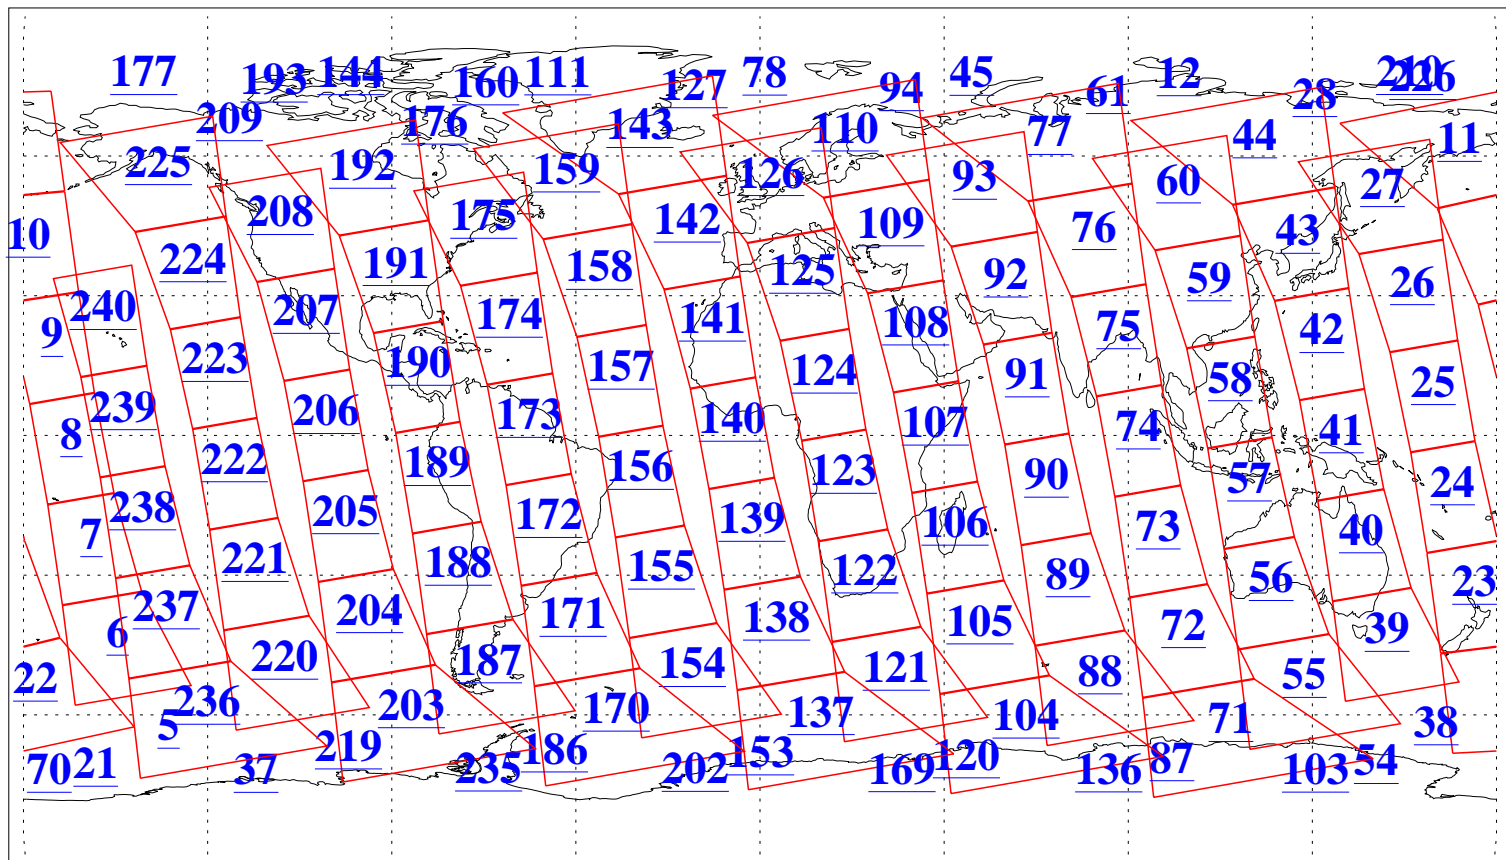

L1B Availability
AMSU Granules: 240
HSB Granules: 0
AIRS Granules: 240

26 Apr 2011
DoY 116
Aqua Day 3279
Granules: 1 to 120

Granules: 121 to 240

Legend: AMSU Available, HSB Available, AIRS Available

L1B Availability
AMSU Granules: 240
HSB Granules: 0
AIRS Granules: 240

26 Apr 2011
DoY 116
Aqua Day 3279

Ascending Granules

Descending Granules

Legend: AMSU Available, HSB Available, AIRS Available

L1B Availability
 AMSU Granules: 240
 HSB Granules: 0
 AIRS Granules: 240

26 Apr 2011
 DoY 116
 Aqua Day 3279

Northern Hemisphere Granules

Southern Hemisphere Granules

Legend: AMSU Available, HSB Available, AIRS Available