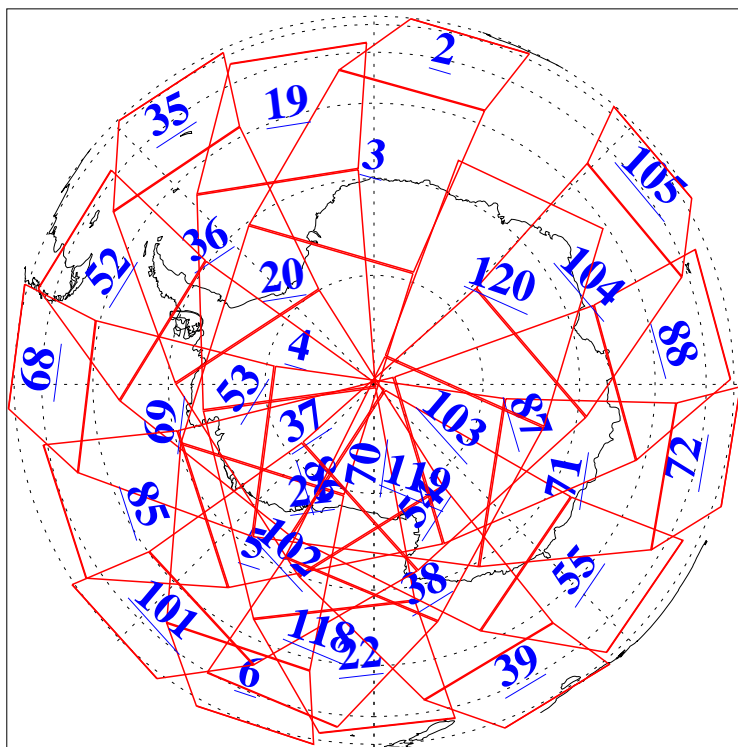

L1B Availability
AMSU Granules: 240
HSB Granules: 0
AIRS Granules: 240

26 Apr 2011
DoY 116
Aqua Day 3279
Granules: 1 to 120

Granules: 121 to 240

Legend: AMSU Available, HSB Available, AIRS Available

L1B Availability
AMSU Granules: 240
HSB Granules: 0
AIRS Granules: 240

26 Apr 2011
DoY 116
Aqua Day 3279

Ascending Granules

Descending Granules

Legend: AMSU Available, HSB Available, AIRS Available

L1B Availability
 AMSU Granules: 240
 HSB Granules: 0
 AIRS Granules: 240

26 Apr 2011
 DoY 116
 Aqua Day 3279

Northern Hemisphere Granules

Southern Hemisphere Granules

Legend: AMSU Available, HSB Available, AIRS Available