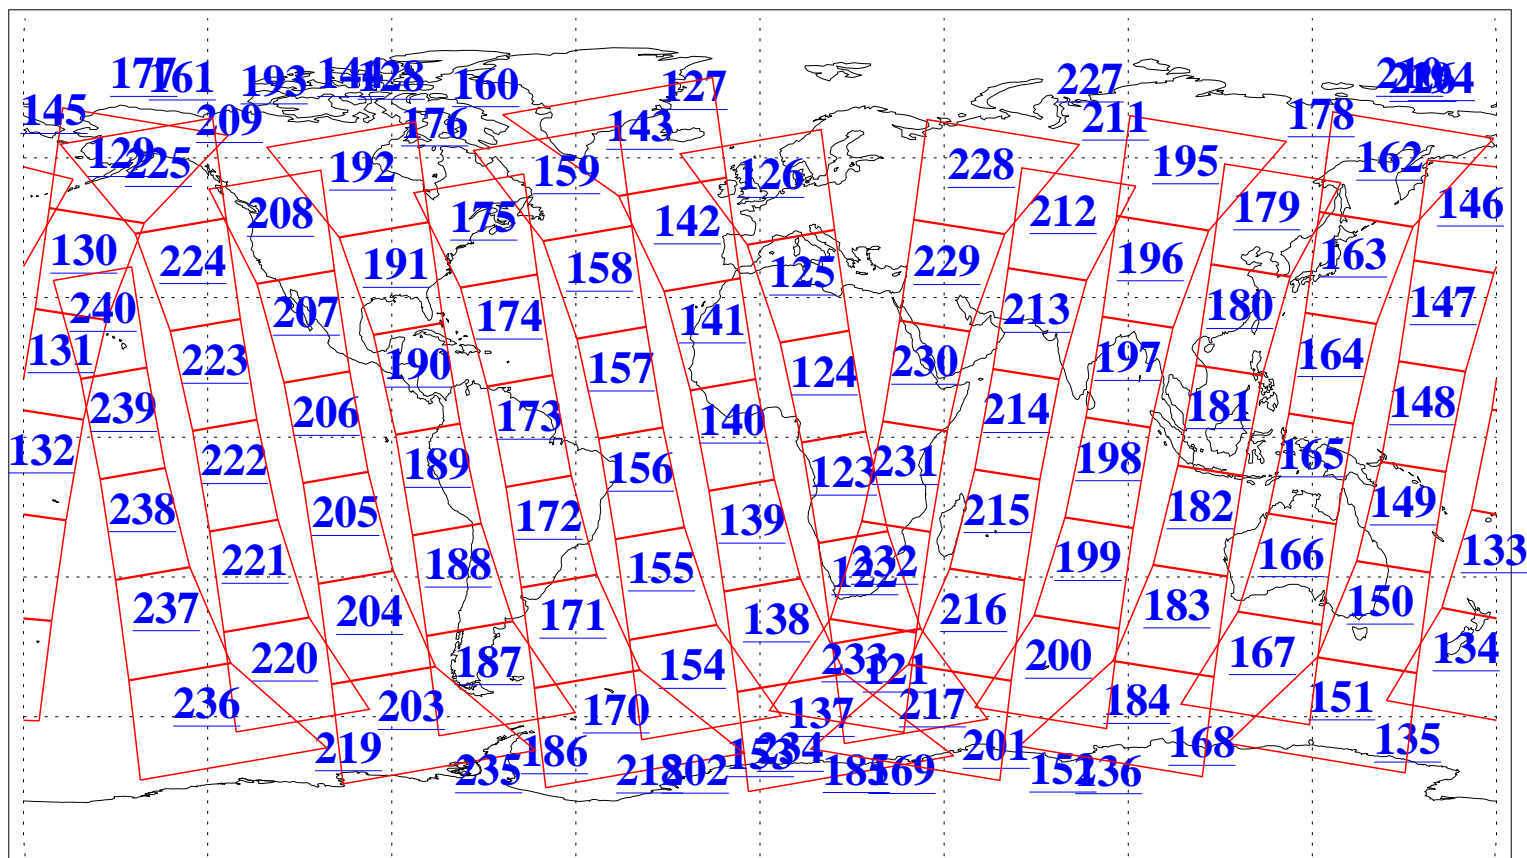

L1B Availability
AMSU Granules: 240
HSB Granules: 0
AIRS Granules: 240

26 Apr 2011
DoY 116
Aqua Day 3279
Granules: 1 to 120

Granules: 121 to 240

Legend: AMSU Available, HSB Available, AIRS Available

L1B Availability
AMSU Granules: 240
HSB Granules: 0
AIRS Granules: 240

26 Apr 2011
DoY 116
Aqua Day 3279

Ascending Granules

Descending Granules

Legend: AMSU Available, HSB Available, AIRS Available

L1B Availability
 AMSU Granules: 240
 HSB Granules: 0
 AIRS Granules: 240

26 Apr 2011
 DoY 116
 Aqua Day 3279

Northern Hemisphere Granules

Southern Hemisphere Granules

Legend: AMSU Available, HSB Available, AIRS Available