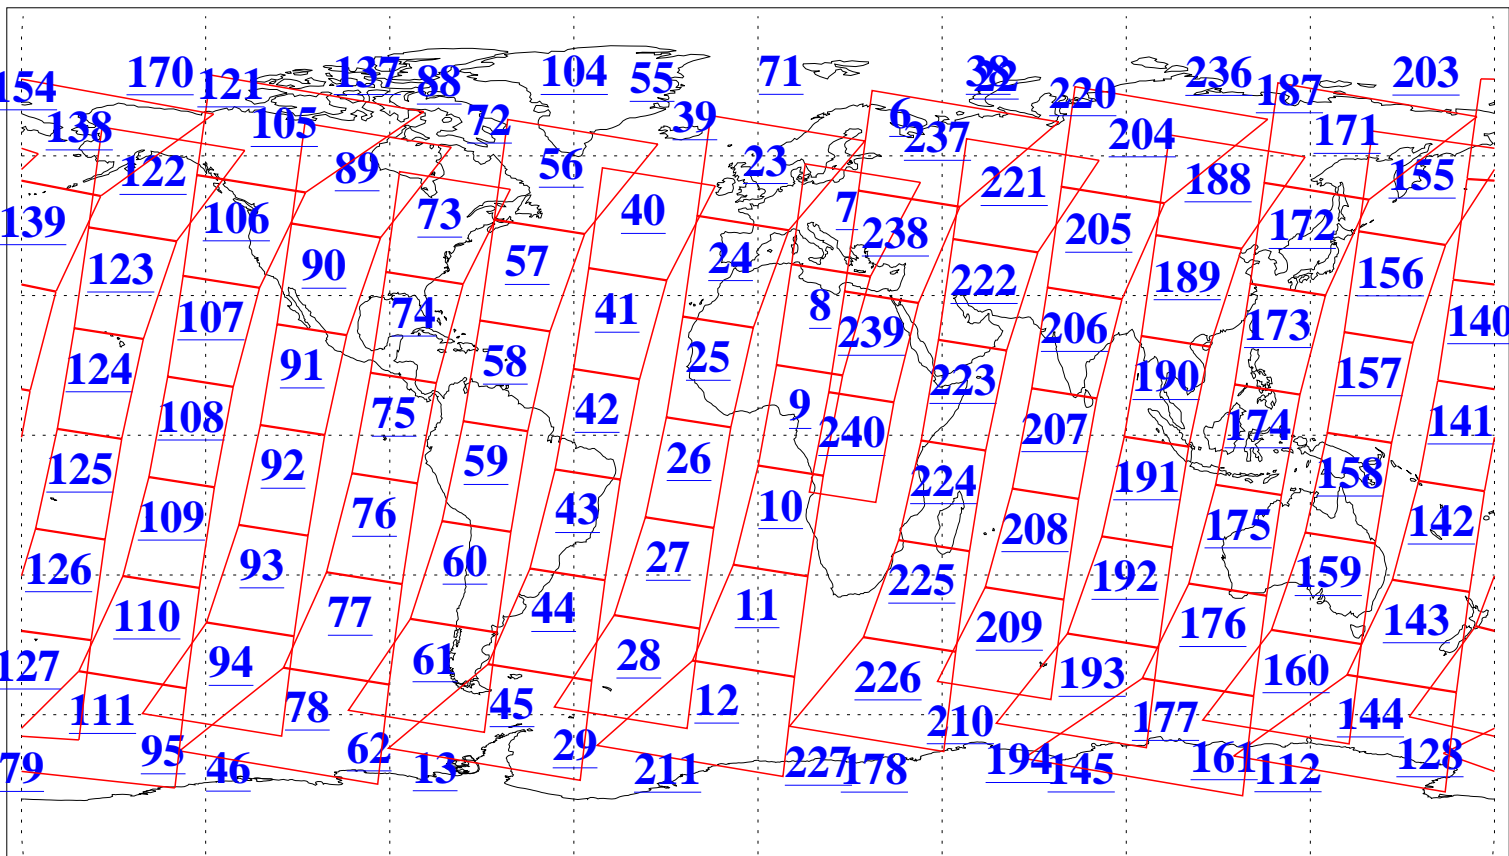

L1B Availability  
AMSU Granules: 240  
HSB Granules: 0  
AIRS Granules: 240

25 Apr 2011  
DoY 115  
Aqua Day 3278  
Granules: 1 to 120

Granules: 121 to 240

Legend: AMSU Available, HSB Available, AIRS Available

L1B Availability  
AMSU Granules: 240  
HSB Granules: 0  
AIRS Granules: 240

25 Apr 2011  
DoY 115  
Aqua Day 3278  
Ascending Granules

Descending Granules

Legend: AMSU Available, HSB Available, AIRS Available

L1B Availability  
 AMSU Granules: 240  
 HSB Granules: 0  
 AIRS Granules: 240

25 Apr 2011  
 DoY 115  
 Aqua Day 3278

Northern Hemisphere Granules

Southern Hemisphere Granules

Legend: AMSU Available, HSB Available, AIRS Available