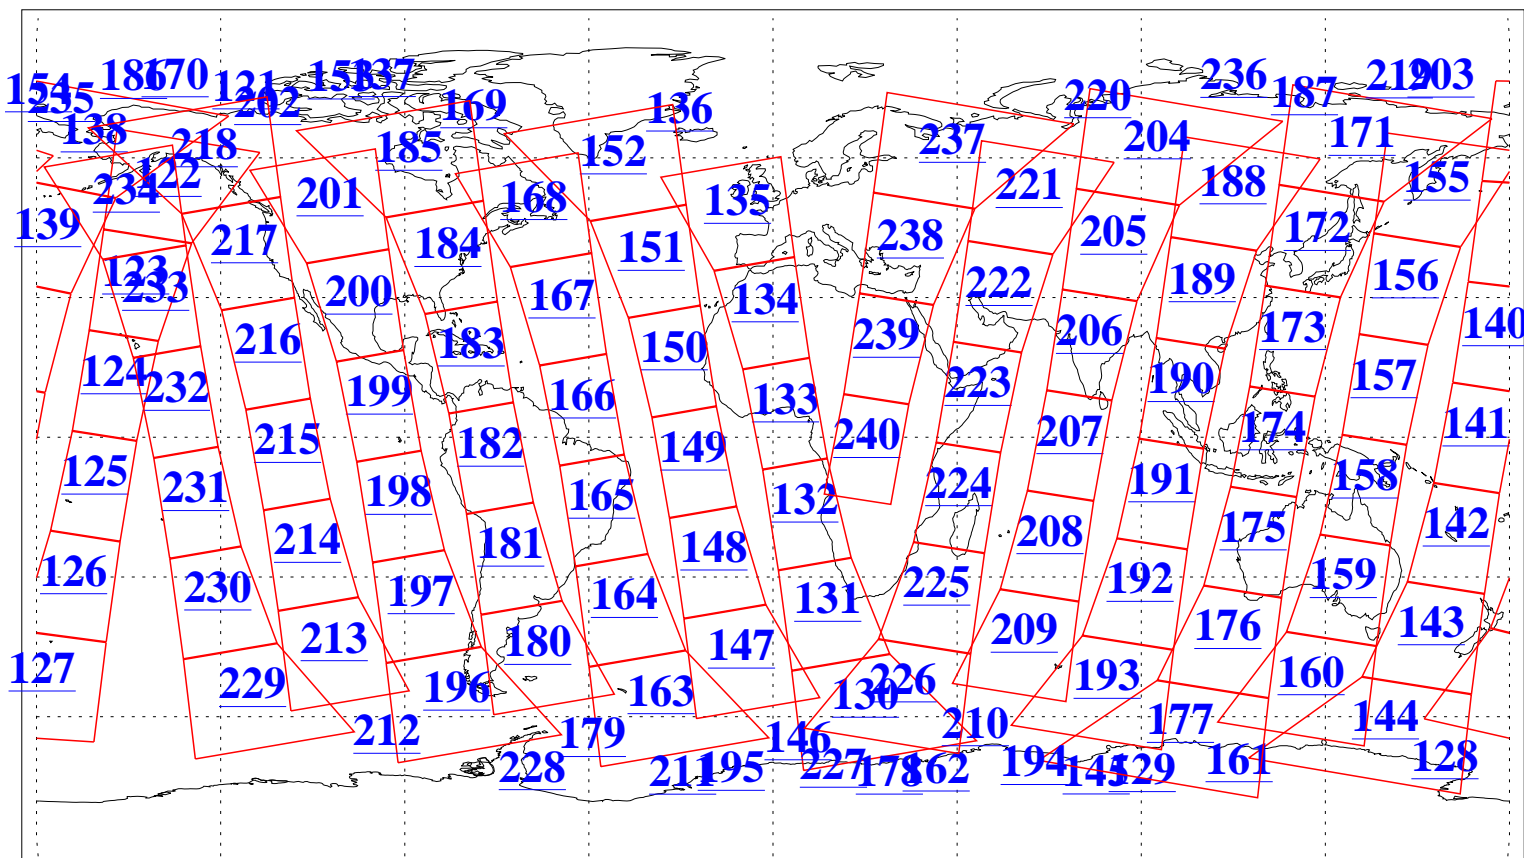

L1B Availability  
AMSU Granules: 240  
HSB Granules: 0  
AIRS Granules: 240

25 Apr 2011  
DoY 115  
Aqua Day 3278  
Granules: 1 to 120

Granules: 121 to 240

Legend: AMSU Available, HSB Available, AIRS Available

L1B Availability  
AMSU Granules: 240  
HSB Granules: 0  
AIRS Granules: 240

25 Apr 2011  
DoY 115  
Aqua Day 3278  
Ascending Granules

Descending Granules

Legend: AMSU Available, HSB Available, AIRS Available

L1B Availability  
 AMSU Granules: 240  
 HSB Granules: 0  
 AIRS Granules: 240

25 Apr 2011  
 DoY 115  
 Aqua Day 3278

Northern Hemisphere Granules

Southern Hemisphere Granules

Legend: AMSU Available, HSB Available, AIRS Available