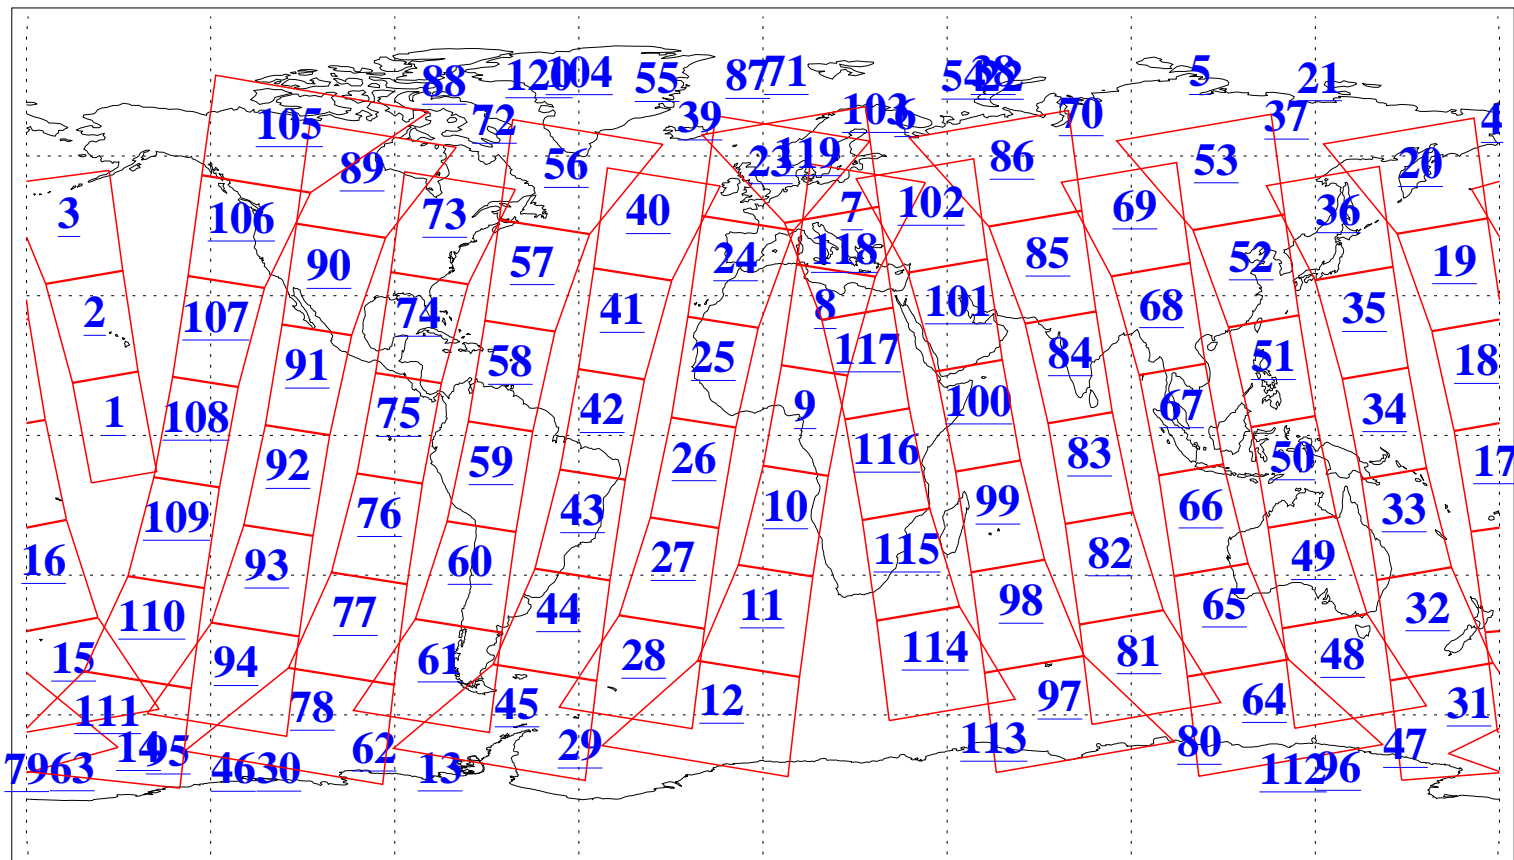

L1B Availability  
AMSU Granules: 240  
HSB Granules: 0  
AIRS Granules: 240

25 Apr 2011  
DoY 115  
Aqua Day 3278  
Granules: 1 to 120

Granules: 121 to 240

Legend: AMSU Available, HSB Available, AIRS Available

L1B Availability  
AMSU Granules: 240  
HSB Granules: 0  
AIRS Granules: 240

25 Apr 2011  
DoY 115  
Aqua Day 3278  
Ascending Granules

Descending Granules

Legend: AMSU Available, HSB Available, AIRS Available

L1B Availability  
 AMSU Granules: 240  
 HSB Granules: 0  
 AIRS Granules: 240

25 Apr 2011  
 DoY 115  
 Aqua Day 3278

Northern Hemisphere Granules

Southern Hemisphere Granules

Legend: AMSU Available, HSB Available, AIRS Available