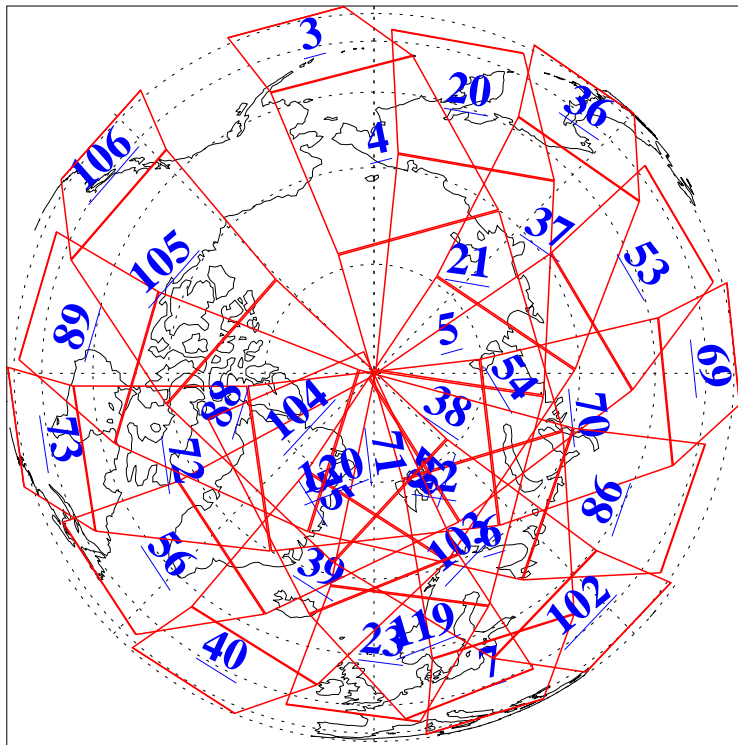

L1B Availability  
AMSU Granules: 240  
HSB Granules: 0  
AIRS Granules: 240

25 Apr 2011  
DoY 115  
Aqua Day 3278  
Granules: 1 to 120

Granules: 121 to 240

Legend: AMSU Available, HSB Available, AIRS Available

L1B Availability  
AMSU Granules: 240  
HSB Granules: 0  
AIRS Granules: 240

25 Apr 2011  
DoY 115  
Aqua Day 3278  
Ascending Granules

Descending Granules

Legend: AMSU Available, HSB Available, AIRS Available

L1B Availability  
 AMSU Granules: 240  
 HSB Granules: 0  
 AIRS Granules: 240

25 Apr 2011  
 DoY 115  
 Aqua Day 3278

Northern Hemisphere Granules

Southern Hemisphere Granules

Legend: AMSU Available, HSB Available, AIRS Available