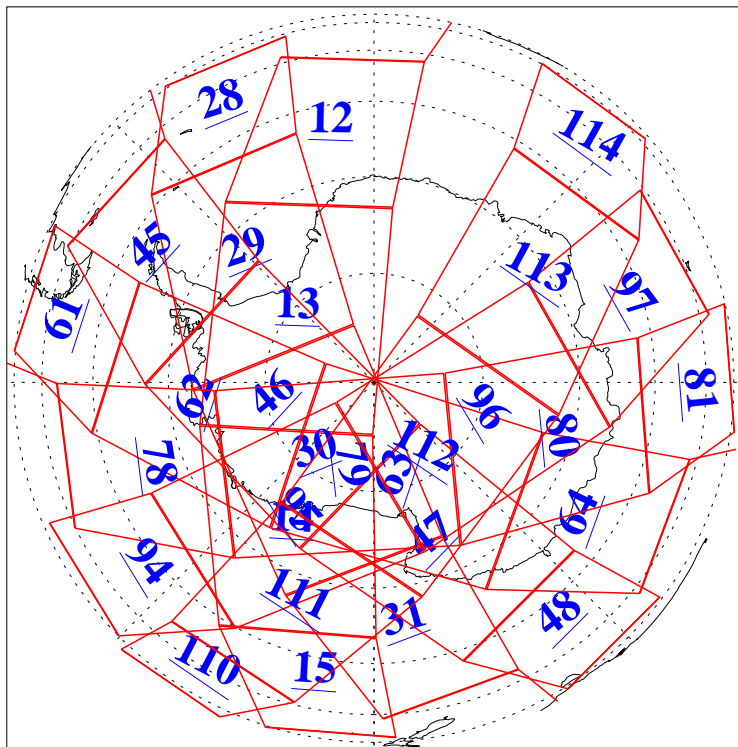

L1B Availability  
AMSU Granules: 240  
HSB Granules: 0  
AIRS Granules: 240

25 Apr 2011  
DoY 115  
Aqua Day 3278  
Granules: 1 to 120

Granules: 121 to 240

Legend: AMSU Available, HSB Available, AIRS Available

L1B Availability  
AMSU Granules: 240  
HSB Granules: 0  
AIRS Granules: 240

25 Apr 2011  
DoY 115  
Aqua Day 3278  
Ascending Granules

Descending Granules

Legend: AMSU Available, HSB Available, AIRS Available

L1B Availability  
 AMSU Granules: 240  
 HSB Granules: 0  
 AIRS Granules: 240

25 Apr 2011  
 DoY 115  
 Aqua Day 3278

Northern Hemisphere Granules

Southern Hemisphere Granules

Legend: AMSU Available, HSB Available, AIRS Available