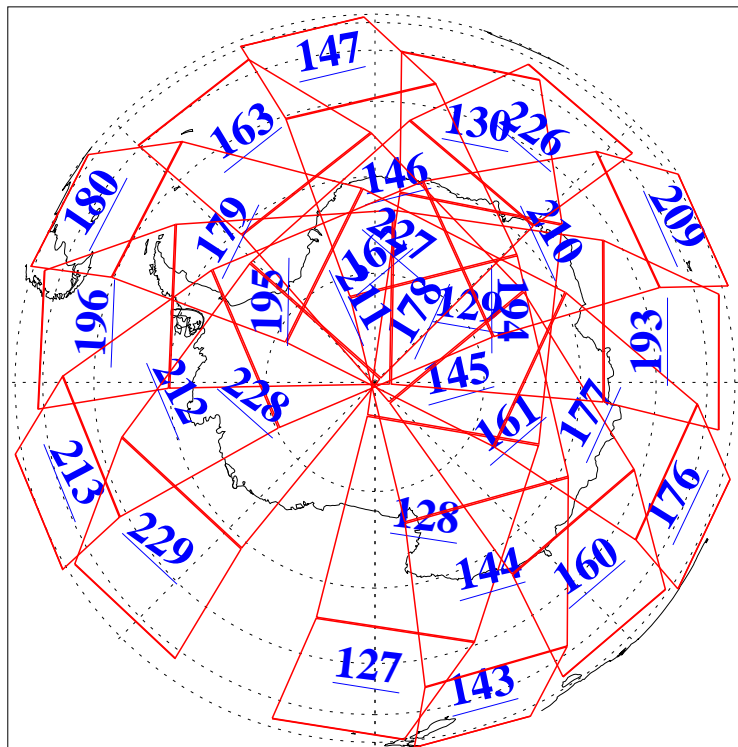

L1B Availability  
AMSU Granules: 240  
HSB Granules: 0  
AIRS Granules: 240

25 Apr 2011  
DoY 115  
Aqua Day 3278  
Granules: 1 to 120

Granules: 121 to 240

Legend: AMSU Available, HSB Available, AIRS Available

L1B Availability  
AMSU Granules: 240  
HSB Granules: 0  
AIRS Granules: 240

25 Apr 2011  
DoY 115  
Aqua Day 3278  
Ascending Granules

Descending Granules

Legend: AMSU Available, HSB Available, AIRS Available

L1B Availability  
 AMSU Granules: 240  
 HSB Granules: 0  
 AIRS Granules: 240

25 Apr 2011  
 DoY 115  
 Aqua Day 3278

Northern Hemisphere Granules

Southern Hemisphere Granules

Legend: AMSU Available, HSB Available, AIRS Available