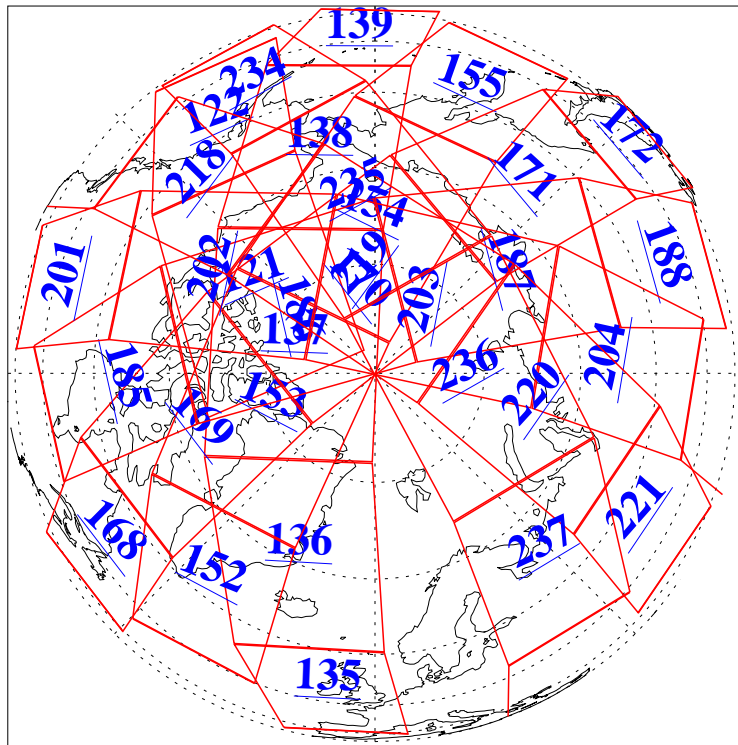

L1B Availability  
AMSU Granules: 240  
HSB Granules: 0  
AIRS Granules: 240

25 Apr 2011  
DoY 115  
Aqua Day 3278  
Granules: 1 to 120

Granules: 121 to 240

Legend: AMSU Available, HSB Available, AIRS Available

L1B Availability  
AMSU Granules: 240  
HSB Granules: 0  
AIRS Granules: 240

25 Apr 2011  
DoY 115  
Aqua Day 3278  
Ascending Granules

Descending Granules

Legend: AMSU Available, HSB Available, AIRS Available

L1B Availability  
 AMSU Granules: 240  
 HSB Granules: 0  
 AIRS Granules: 240

25 Apr 2011  
 DoY 115  
 Aqua Day 3278

Northern Hemisphere Granules

Southern Hemisphere Granules

Legend: AMSU Available, HSB Available, AIRS Available