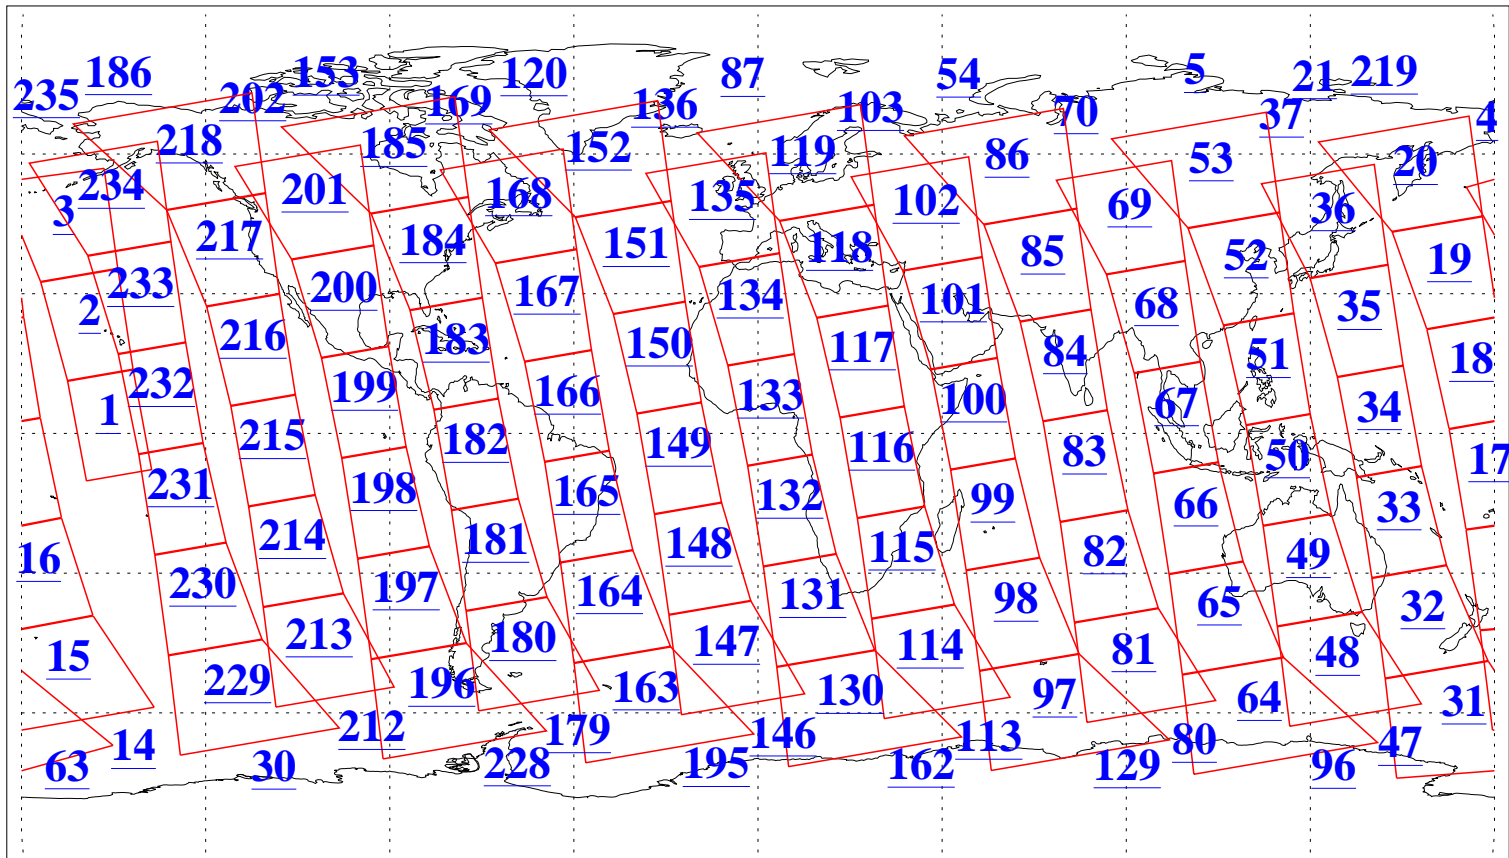

L1B Availability  
AMSU Granules: 240  
HSB Granules: 0  
AIRS Granules: 240

25 Apr 2011  
DoY 115  
Aqua Day 3278  
Granules: 1 to 120

Granules: 121 to 240

Legend: AMSU Available, HSB Available, AIRS Available

L1B Availability  
AMSU Granules: 240  
HSB Granules: 0  
AIRS Granules: 240

25 Apr 2011  
DoY 115  
Aqua Day 3278  
Ascending Granules

Descending Granules

Legend: AMSU Available, HSB Available, AIRS Available

L1B Availability  
 AMSU Granules: 240  
 HSB Granules: 0  
 AIRS Granules: 240

25 Apr 2011  
 DoY 115  
 Aqua Day 3278

Northern Hemisphere Granules

Southern Hemisphere Granules

Legend: AMSU Available, HSB Available, AIRS Available