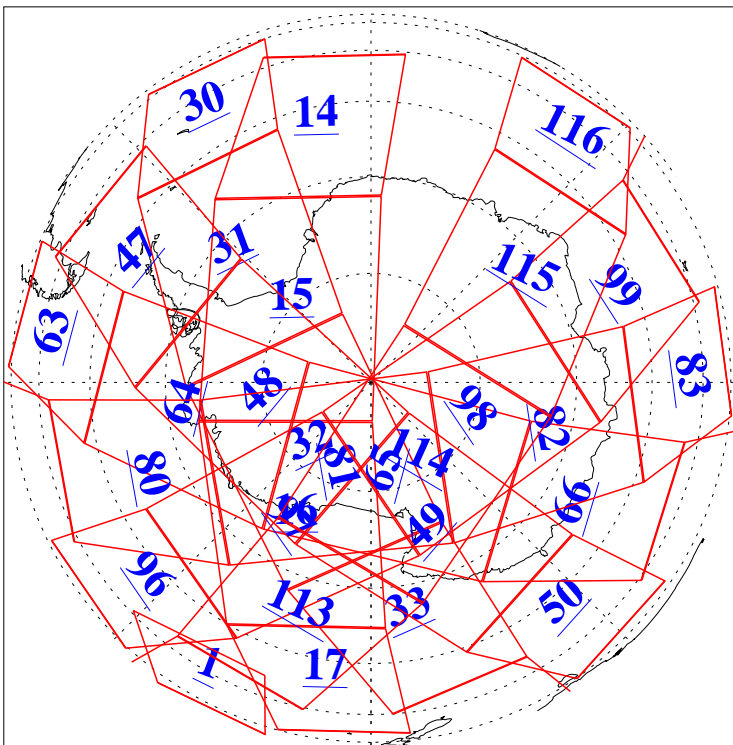

L1B Availability
AMSU Granules: 240
HSB Granules: 0
AIRS Granules: 240

23 Apr 2011
DoY 113
Aqua Day 3276
Granules: 1 to 120

Granules: 121 to 240

Legend: AMSU Available, HSB Available, AIRS Available

L1B Availability
AMSU Granules: 240
HSB Granules: 0
AIRS Granules: 240

23 Apr 2011
DoY 113
Aqua Day 3276
Ascending Granules

Descending Granules

Legend: AMSU Available, HSB Available, AIRS Available

L1B Availability
 AMSU Granules: 240
 HSB Granules: 0
 AIRS Granules: 240

23 Apr 2011
 DoY 113
 Aqua Day 3276

Northern Hemisphere Granules

Southern Hemisphere Granules

Legend: AMSU Available, HSB Available, AIRS Available