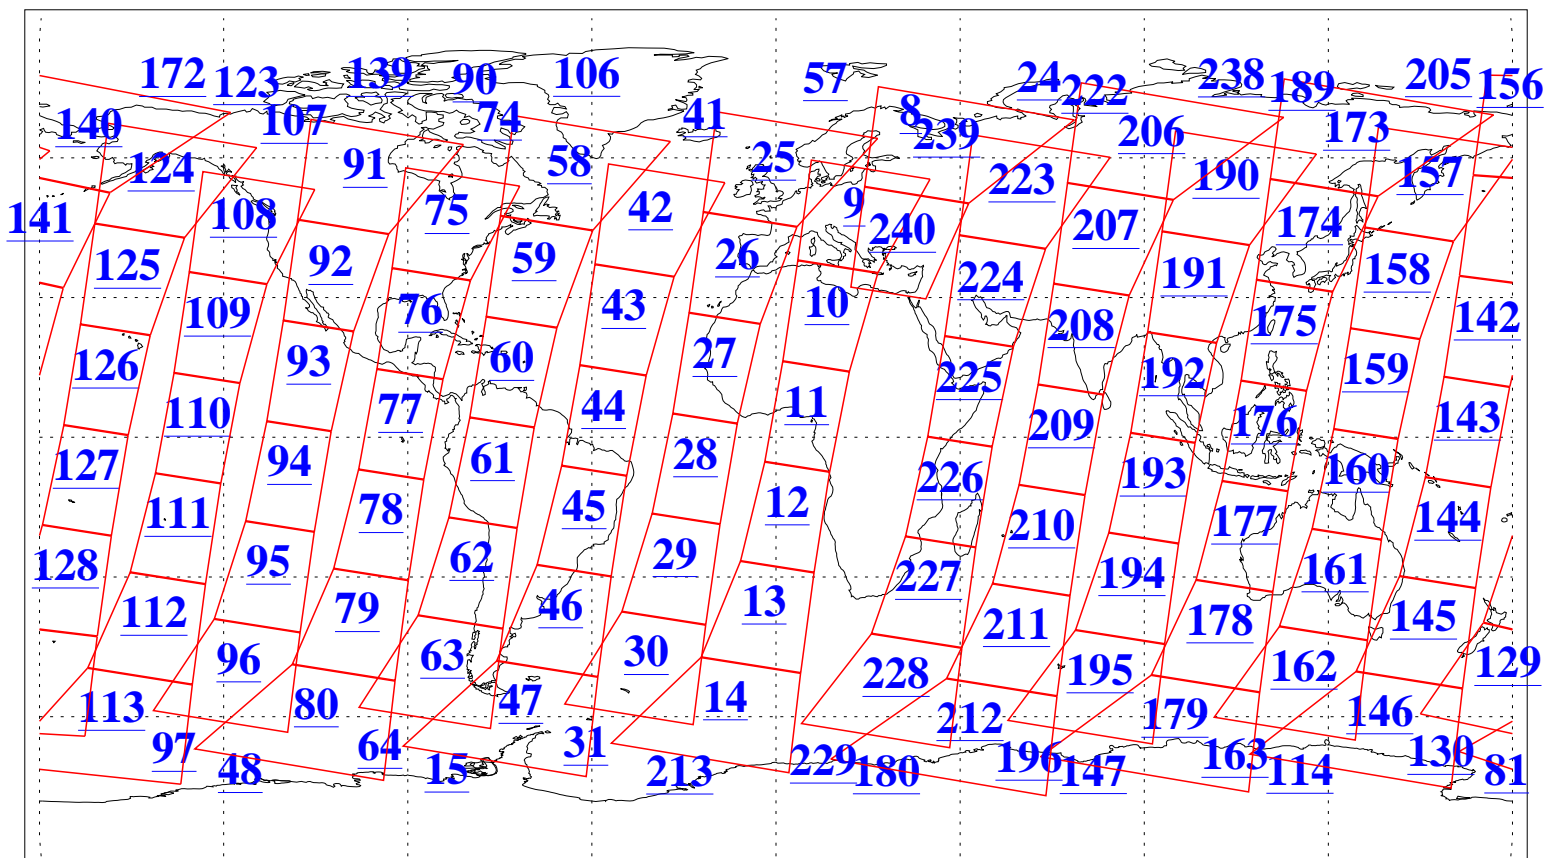

L1B Availability
AMSU Granules: 240
HSB Granules: 0
AIRS Granules: 240

23 Apr 2011
DoY 113
Aqua Day 3276
Granules: 1 to 120

Granules: 121 to 240

Legend: AMSU Available, HSB Available, AIRS Available

L1B Availability
AMSU Granules: 240
HSB Granules: 0
AIRS Granules: 240

23 Apr 2011
DoY 113
Aqua Day 3276
Ascending Granules

Descending Granules

Legend: AMSU Available, HSB Available, AIRS Available

L1B Availability
 AMSU Granules: 240
 HSB Granules: 0
 AIRS Granules: 240

23 Apr 2011
 DoY 113
 Aqua Day 3276

Northern Hemisphere Granules

Southern Hemisphere Granules

Legend: AMSU Available, HSB Available, AIRS Available