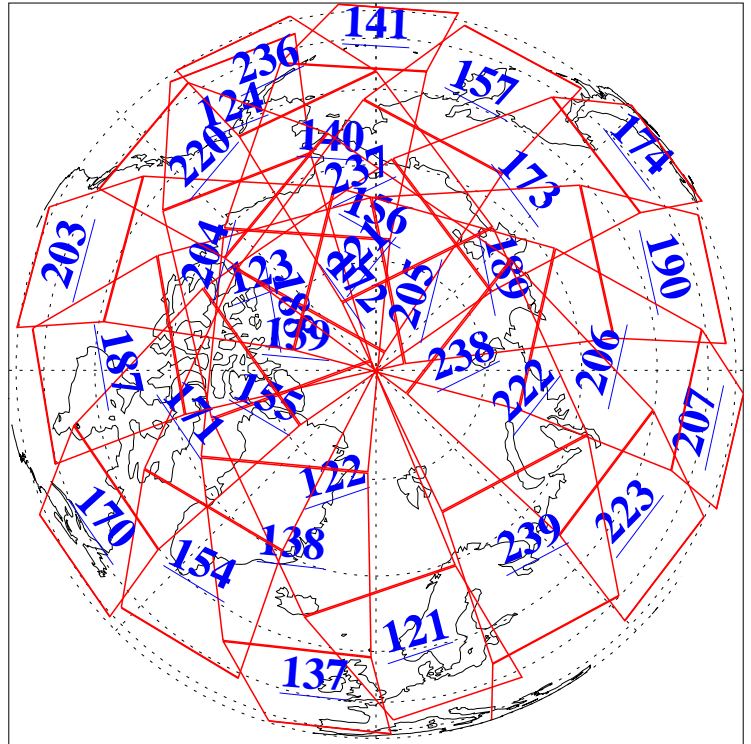

23 Apr 2011
DoY 113
Aqua Day 3276
Ascending Granules

Descending Granules

Legend: AMSU Available, HSB Available, AIRS Available

L1B Availability
 AMSU Granules: 240
 HSB Granules: 0
 AIRS Granules: 240

23 Apr 2011
 DoY 113
 Aqua Day 3276

Northern Hemisphere Granules

Southern Hemisphere Granules

Legend: AMSU Available, HSB Available, AIRS Available