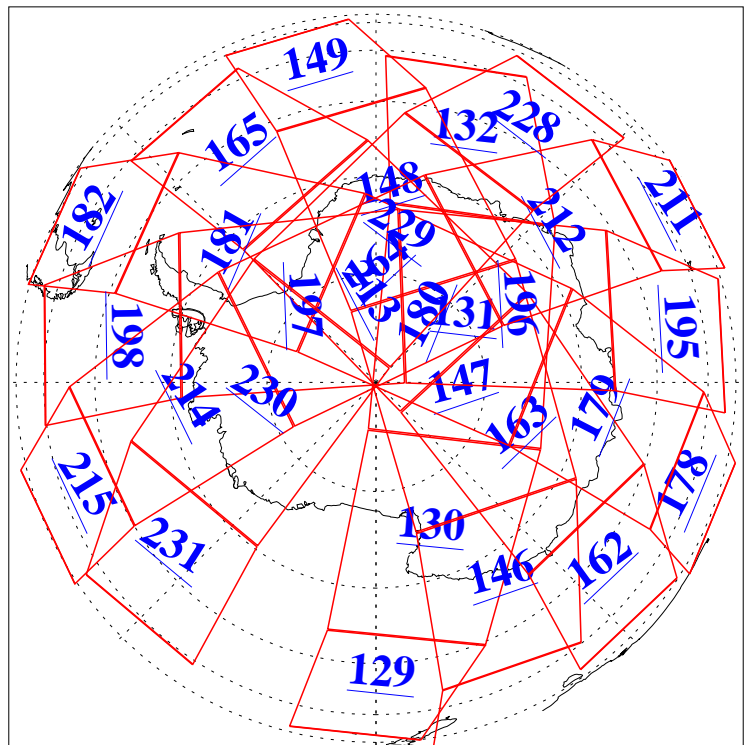

23 Apr 2011
DoY 113
Aqua Day 3276
Ascending Granules

Descending Granules

Legend: AMSU Available, HSB Available, AIRS Available

L1B Availability
 AMSU Granules: 240
 HSB Granules: 0
 AIRS Granules: 240

23 Apr 2011
 DoY 113
 Aqua Day 3276

Northern Hemisphere Granules

Southern Hemisphere Granules

Legend: AMSU Available, HSB Available, AIRS Available