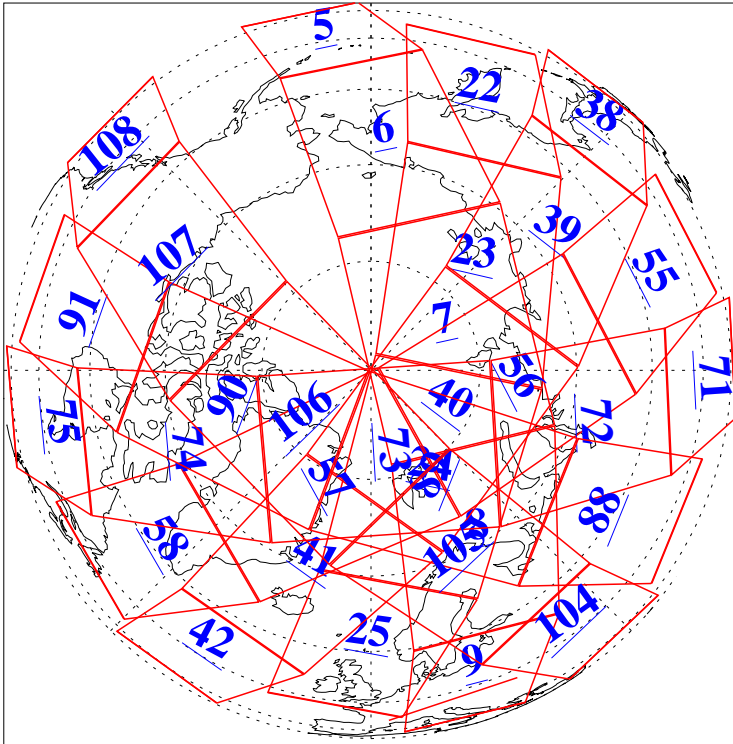

L1B Availability
AMSU Granules: 240
HSB Granules: 0
AIRS Granules: 240

23 Apr 2011
DoY 113
Aqua Day 3276
Granules: 1 to 120

Granules: 121 to 240

Legend: AMSU Available, HSB Available, AIRS Available

L1B Availability
AMSU Granules: 240
HSB Granules: 0
AIRS Granules: 240

23 Apr 2011
DoY 113
Aqua Day 3276
Ascending Granules

Descending Granules

Legend: AMSU Available, HSB Available, AIRS Available

L1B Availability
 AMSU Granules: 240
 HSB Granules: 0
 AIRS Granules: 240

23 Apr 2011
 DoY 113
 Aqua Day 3276

Northern Hemisphere Granules

Southern Hemisphere Granules

Legend: AMSU Available, HSB Available, AIRS Available