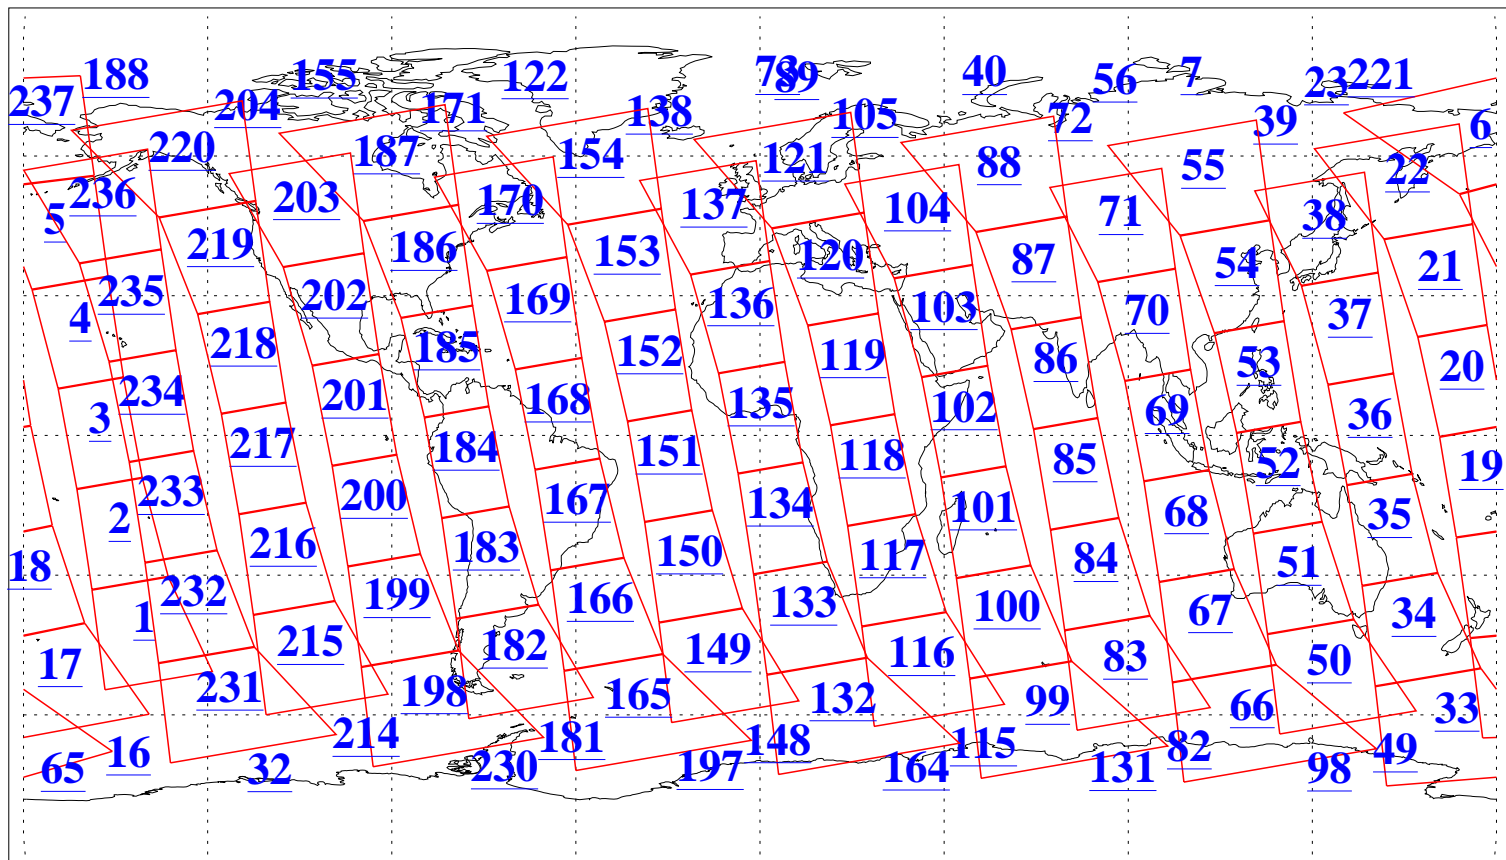

L1B Availability
AMSU Granules: 240
HSB Granules: 0
AIRS Granules: 240

23 Apr 2011
DoY 113
Aqua Day 3276
Granules: 1 to 120

Granules: 121 to 240

Legend: AMSU Available, HSB Available, AIRS Available

L1B Availability
AMSU Granules: 240
HSB Granules: 0
AIRS Granules: 240

23 Apr 2011
DoY 113
Aqua Day 3276
Ascending Granules

Descending Granules

Legend: AMSU Available, HSB Available, AIRS Available

L1B Availability
 AMSU Granules: 240
 HSB Granules: 0
 AIRS Granules: 240

23 Apr 2011
 DoY 113
 Aqua Day 3276

Northern Hemisphere Granules

Southern Hemisphere Granules

Legend: AMSU Available, HSB Available, AIRS Available