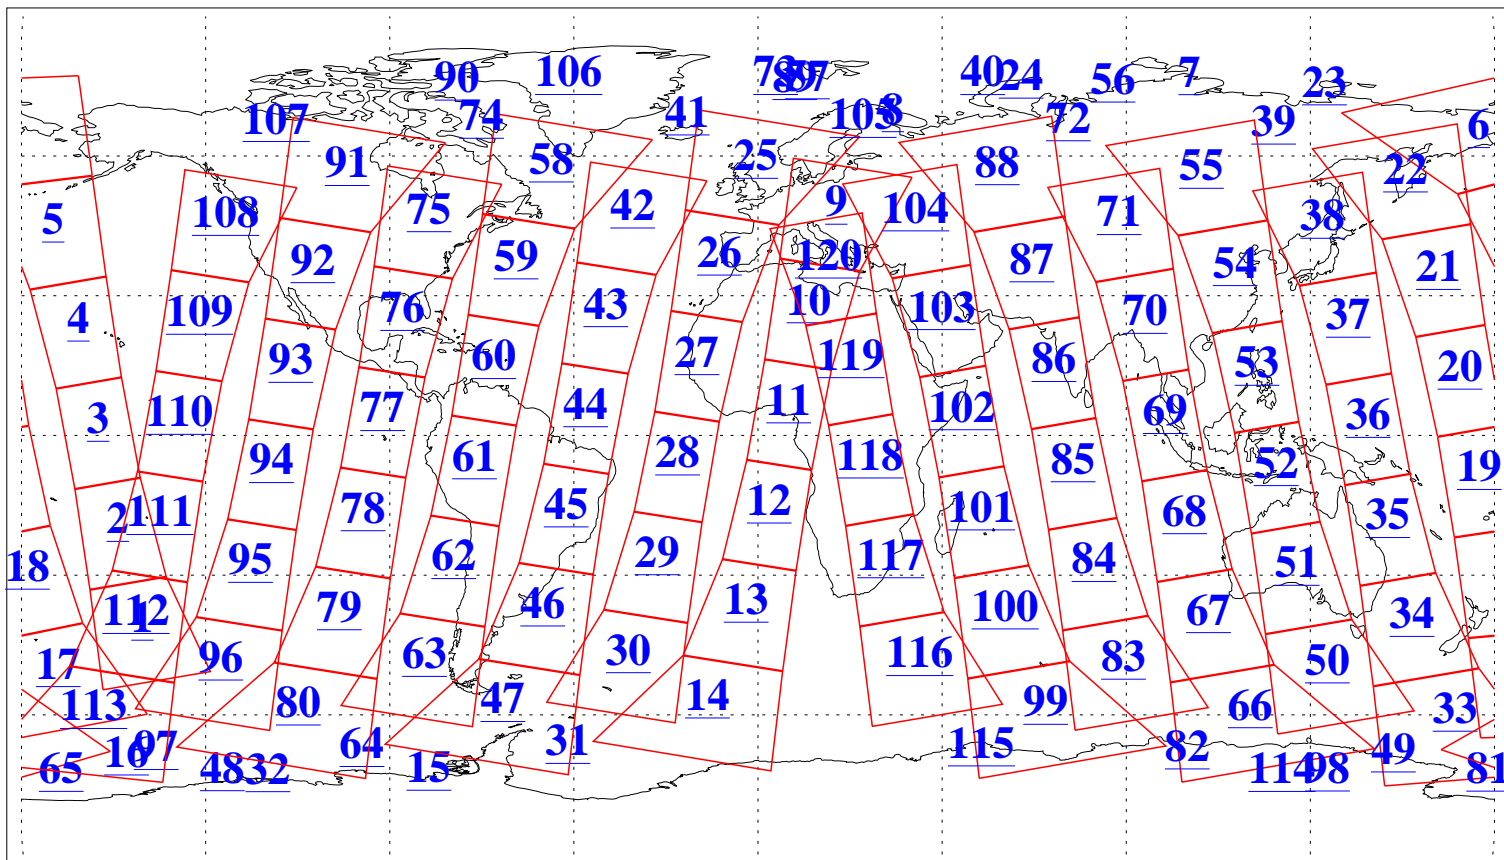

L1B Availability
AMSU Granules: 240
HSB Granules: 0
AIRS Granules: 240

23 Apr 2011
DoY 113
Aqua Day 3276
Granules: 1 to 120

Granules: 121 to 240

Legend: AMSU Available, HSB Available, AIRS Available

L1B Availability
AMSU Granules: 240
HSB Granules: 0
AIRS Granules: 240

23 Apr 2011
DoY 113
Aqua Day 3276
Ascending Granules

Descending Granules

Legend: AMSU Available, HSB Available, AIRS Available

L1B Availability
 AMSU Granules: 240
 HSB Granules: 0
 AIRS Granules: 240

23 Apr 2011
 DoY 113
 Aqua Day 3276

Northern Hemisphere Granules

Southern Hemisphere Granules

Legend: AMSU Available, HSB Available, AIRS Available