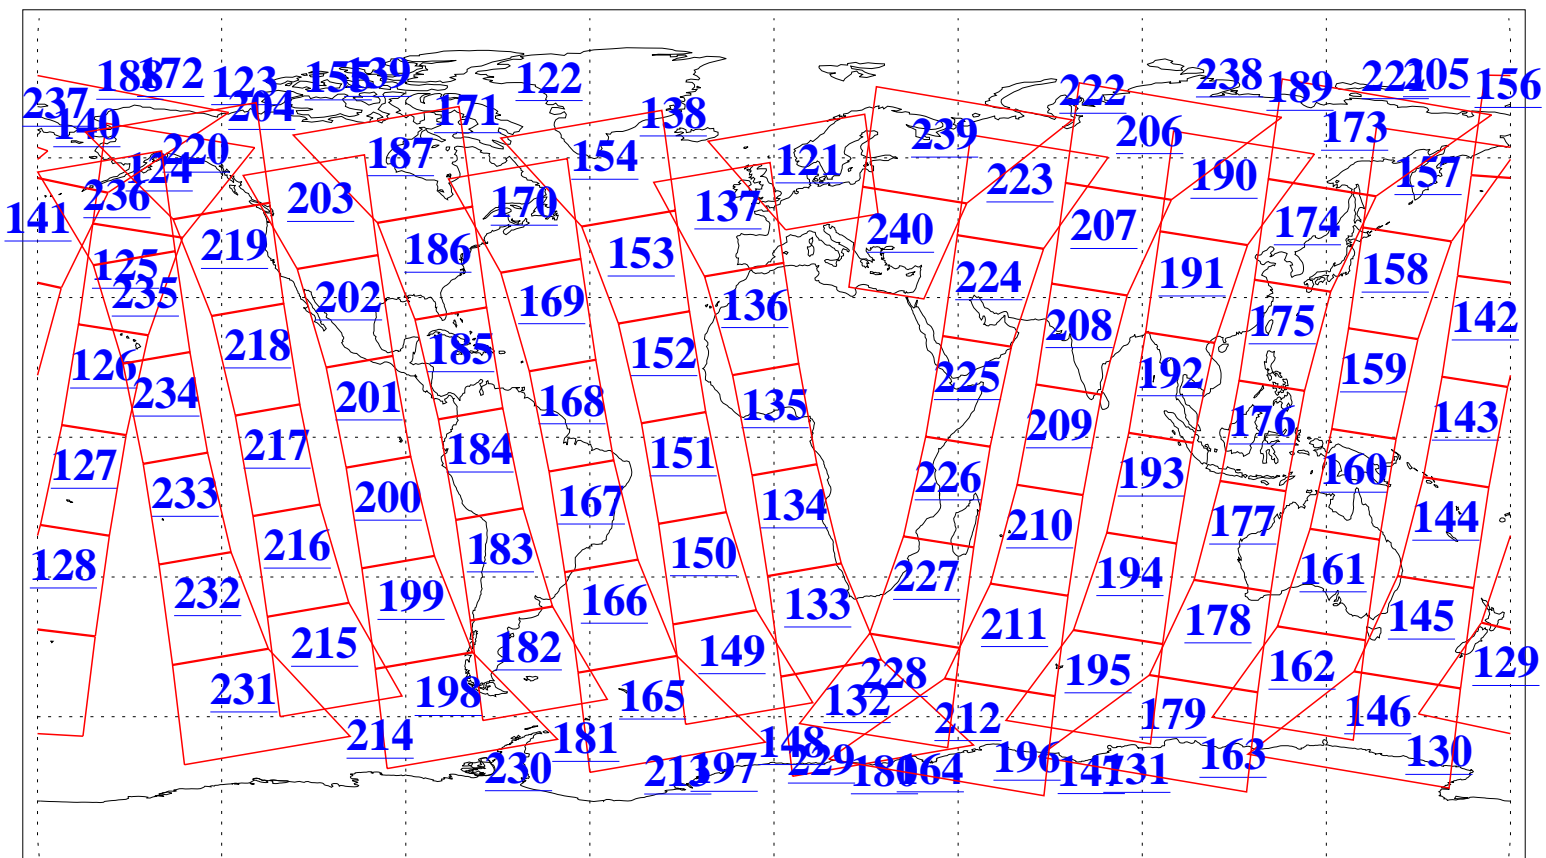

L1B Availability
AMSU Granules: 240
HSB Granules: 0
AIRS Granules: 240

23 Apr 2011
DoY 113
Aqua Day 3276
Granules: 1 to 120

Granules: 121 to 240

Legend: AMSU Available, HSB Available, AIRS Available

L1B Availability
AMSU Granules: 240
HSB Granules: 0
AIRS Granules: 240

23 Apr 2011
DoY 113
Aqua Day 3276
Ascending Granules

Descending Granules

Legend: AMSU Available, HSB Available, AIRS Available

L1B Availability
 AMSU Granules: 240
 HSB Granules: 0
 AIRS Granules: 240

23 Apr 2011
 DoY 113
 Aqua Day 3276

Northern Hemisphere Granules

Southern Hemisphere Granules

Legend: AMSU Available, HSB Available, AIRS Available