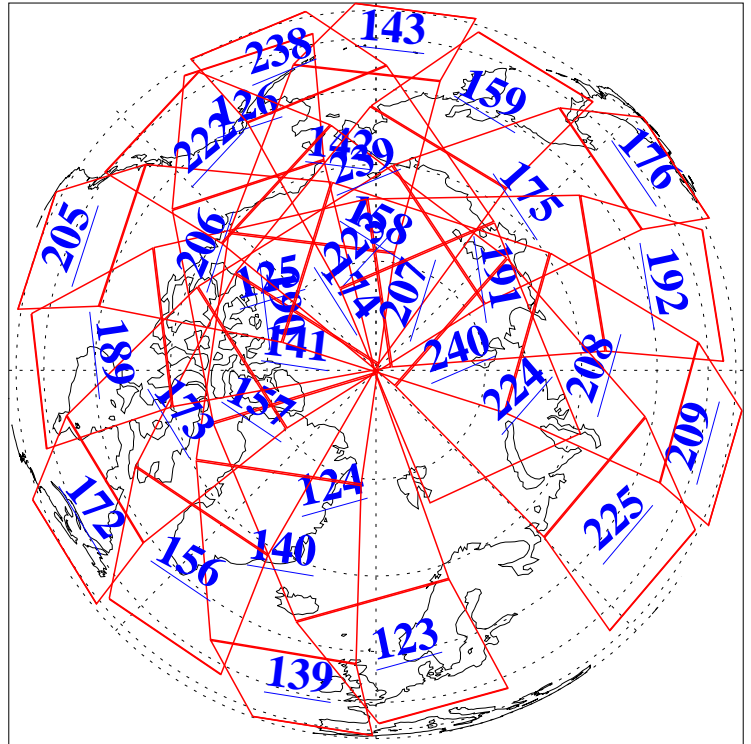

L1B Availability
AMSU Granules: 240
HSB Granules: 0
AIRS Granules: 240

21 Apr 2011
DoY 111
Aqua Day 3274
Granules: 1 to 120

Granules: 121 to 240

Legend: AMSU Available, HSB Available, AIRS Available

L1B Availability
AMSU Granules: 240
HSB Granules: 0
AIRS Granules: 240

21 Apr 2011
DoY 111
Aqua Day 3274
Ascending Granules

Descending Granules

Legend: AMSU Available, HSB Available, AIRS Available

L1B Availability
 AMSU Granules: 240
 HSB Granules: 0
 AIRS Granules: 240

21 Apr 2011
 DoY 111
 Aqua Day 3274

Northern Hemisphere Granules

Southern Hemisphere Granules

Legend: AMSU Available, HSB Available, AIRS Available