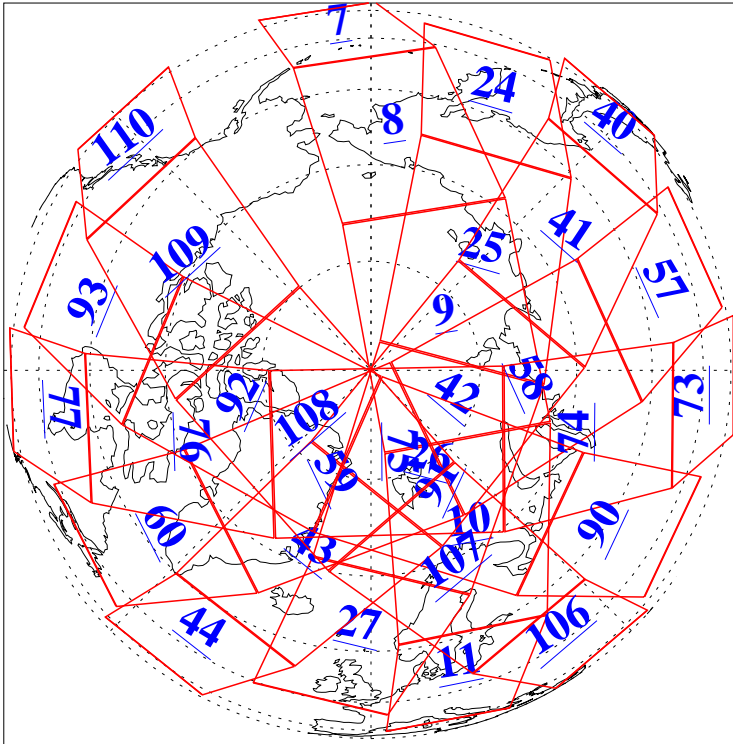

L1B Availability
AMSU Granules: 240
HSB Granules: 0
AIRS Granules: 240

21 Apr 2011
DoY 111
Aqua Day 3274
Granules: 1 to 120

Granules: 121 to 240

Legend: AMSU Available, HSB Available, AIRS Available

L1B Availability
AMSU Granules: 240
HSB Granules: 0
AIRS Granules: 240

21 Apr 2011
DoY 111
Aqua Day 3274
Ascending Granules

Descending Granules

Legend: AMSU Available, HSB Available, AIRS Available

L1B Availability
 AMSU Granules: 240
 HSB Granules: 0
 AIRS Granules: 240

21 Apr 2011
 DoY 111
 Aqua Day 3274

Northern Hemisphere Granules

Southern Hemisphere Granules

Legend: AMSU Available, HSB Available, AIRS Available