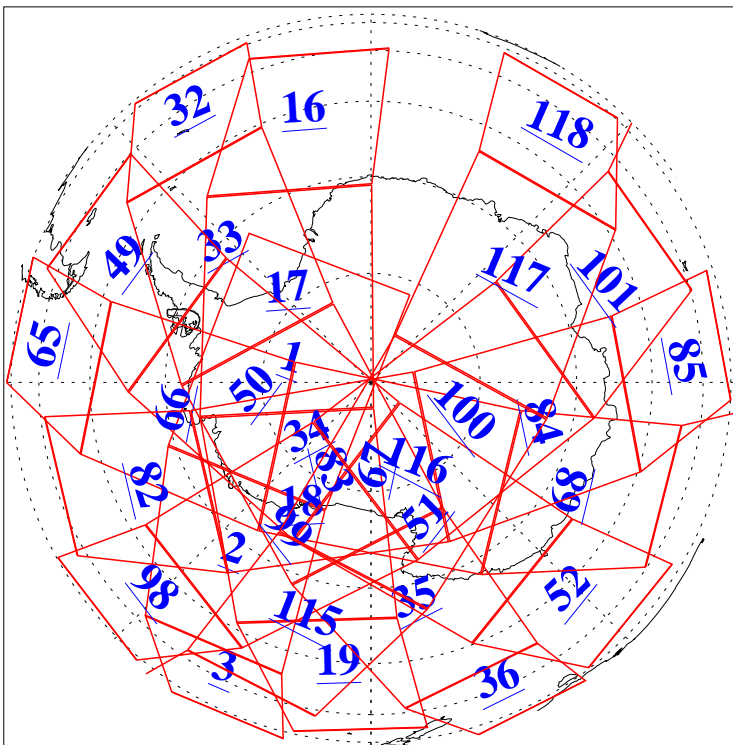

L1B Availability
AMSU Granules: 240
HSB Granules: 0
AIRS Granules: 240

21 Apr 2011
DoY 111
Aqua Day 3274
Granules: 1 to 120

Granules: 121 to 240

Legend: AMSU Available, HSB Available, AIRS Available

L1B Availability
AMSU Granules: 240
HSB Granules: 0
AIRS Granules: 240

21 Apr 2011
DoY 111
Aqua Day 3274
Ascending Granules

Descending Granules

Legend: AMSU Available, HSB Available, AIRS Available

L1B Availability
 AMSU Granules: 240
 HSB Granules: 0
 AIRS Granules: 240

21 Apr 2011
 DoY 111
 Aqua Day 3274

Northern Hemisphere Granules

Southern Hemisphere Granules

Legend: AMSU Available, HSB Available, AIRS Available