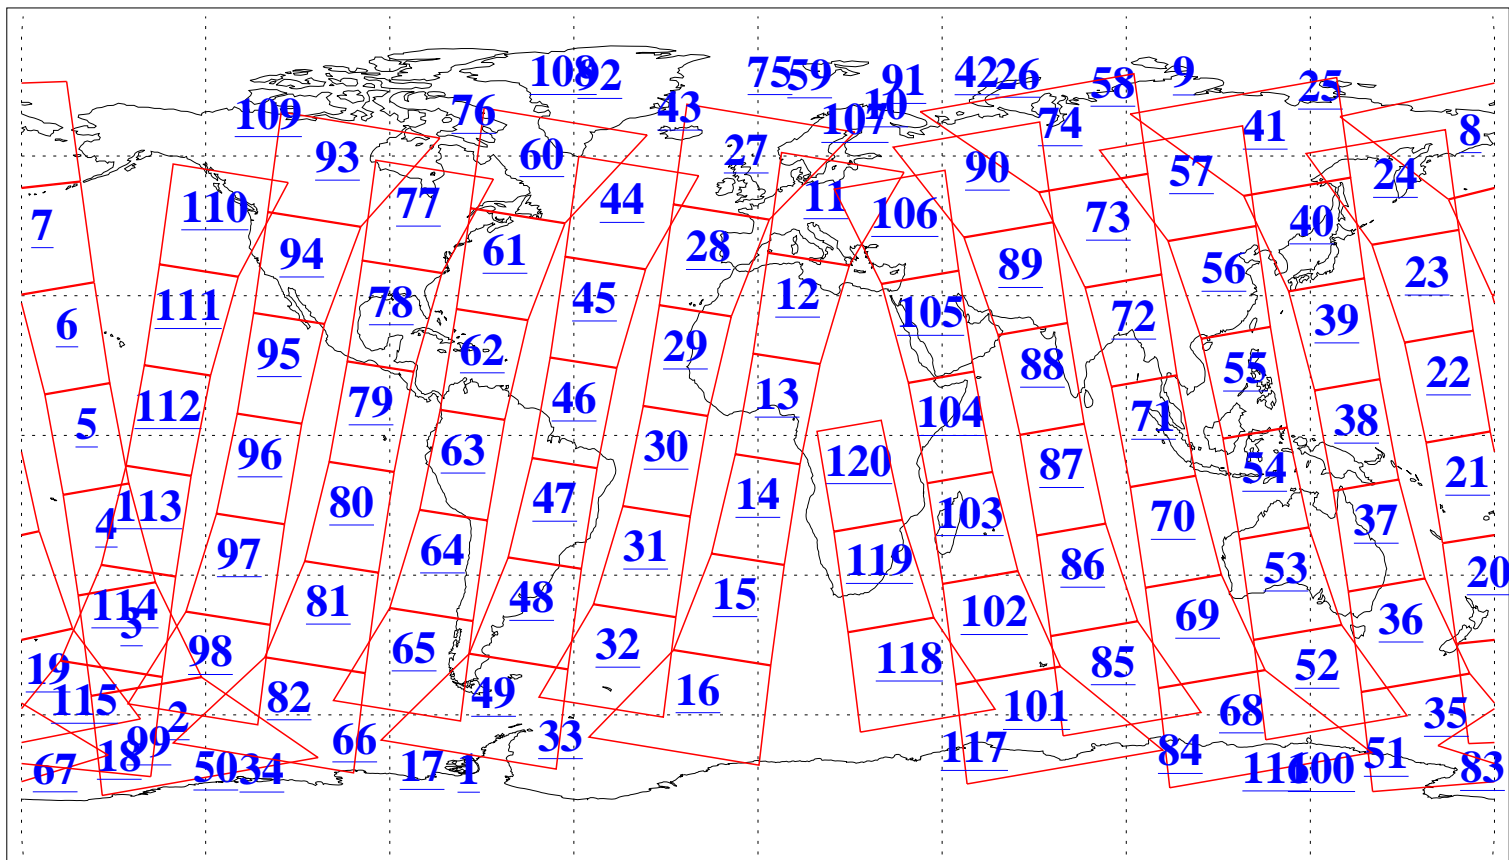

L1B Availability
AMSU Granules: 240
HSB Granules: 0
AIRS Granules: 240

21 Apr 2011
DoY 111
Aqua Day 3274
Granules: 1 to 120

Granules: 121 to 240

Legend: AMSU Available, HSB Available, AIRS Available

L1B Availability
AMSU Granules: 240
HSB Granules: 0
AIRS Granules: 240

21 Apr 2011
DoY 111
Aqua Day 3274
Ascending Granules

Descending Granules

Legend: AMSU Available, HSB Available, AIRS Available

L1B Availability
 AMSU Granules: 240
 HSB Granules: 0
 AIRS Granules: 240

21 Apr 2011
 DoY 111
 Aqua Day 3274

Northern Hemisphere Granules

Southern Hemisphere Granules

Legend: AMSU Available, HSB Available, AIRS Available