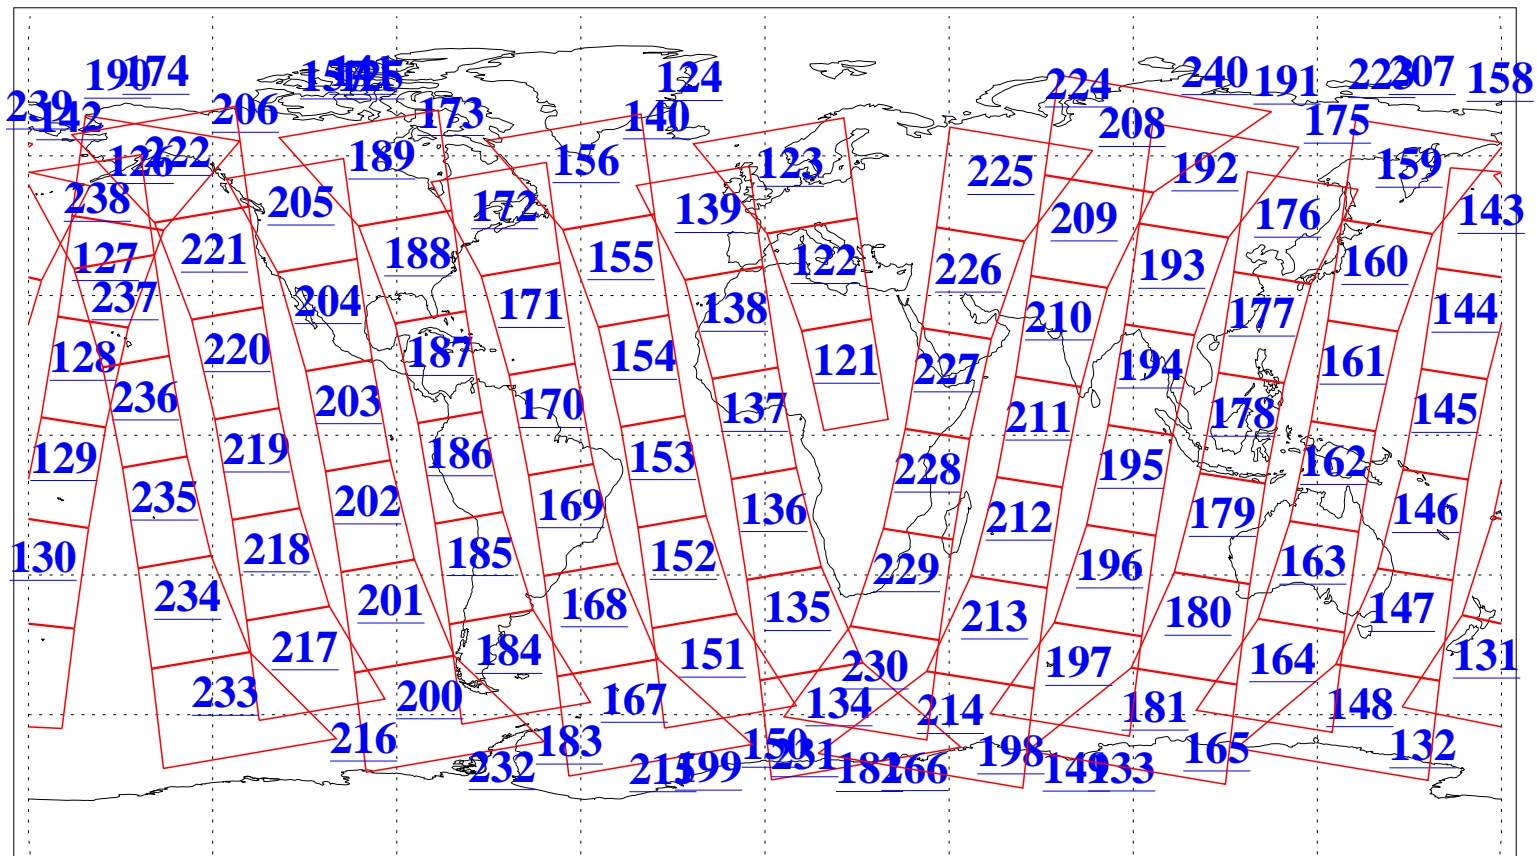

L1B Availability
AMSU Granules: 240
HSB Granules: 0
AIRS Granules: 240

21 Apr 2011
DoY 111
Aqua Day 3274
Granules: 1 to 120

Granules: 121 to 240

Legend: AMSU Available, HSB Available, AIRS Available

L1B Availability
AMSU Granules: 240
HSB Granules: 0
AIRS Granules: 240

21 Apr 2011
DoY 111
Aqua Day 3274
Ascending Granules

Descending Granules

Legend: AMSU Available, HSB Available, AIRS Available

L1B Availability
 AMSU Granules: 240
 HSB Granules: 0
 AIRS Granules: 240

21 Apr 2011
 DoY 111
 Aqua Day 3274

Northern Hemisphere Granules

Southern Hemisphere Granules

Legend: AMSU Available, HSB Available, AIRS Available