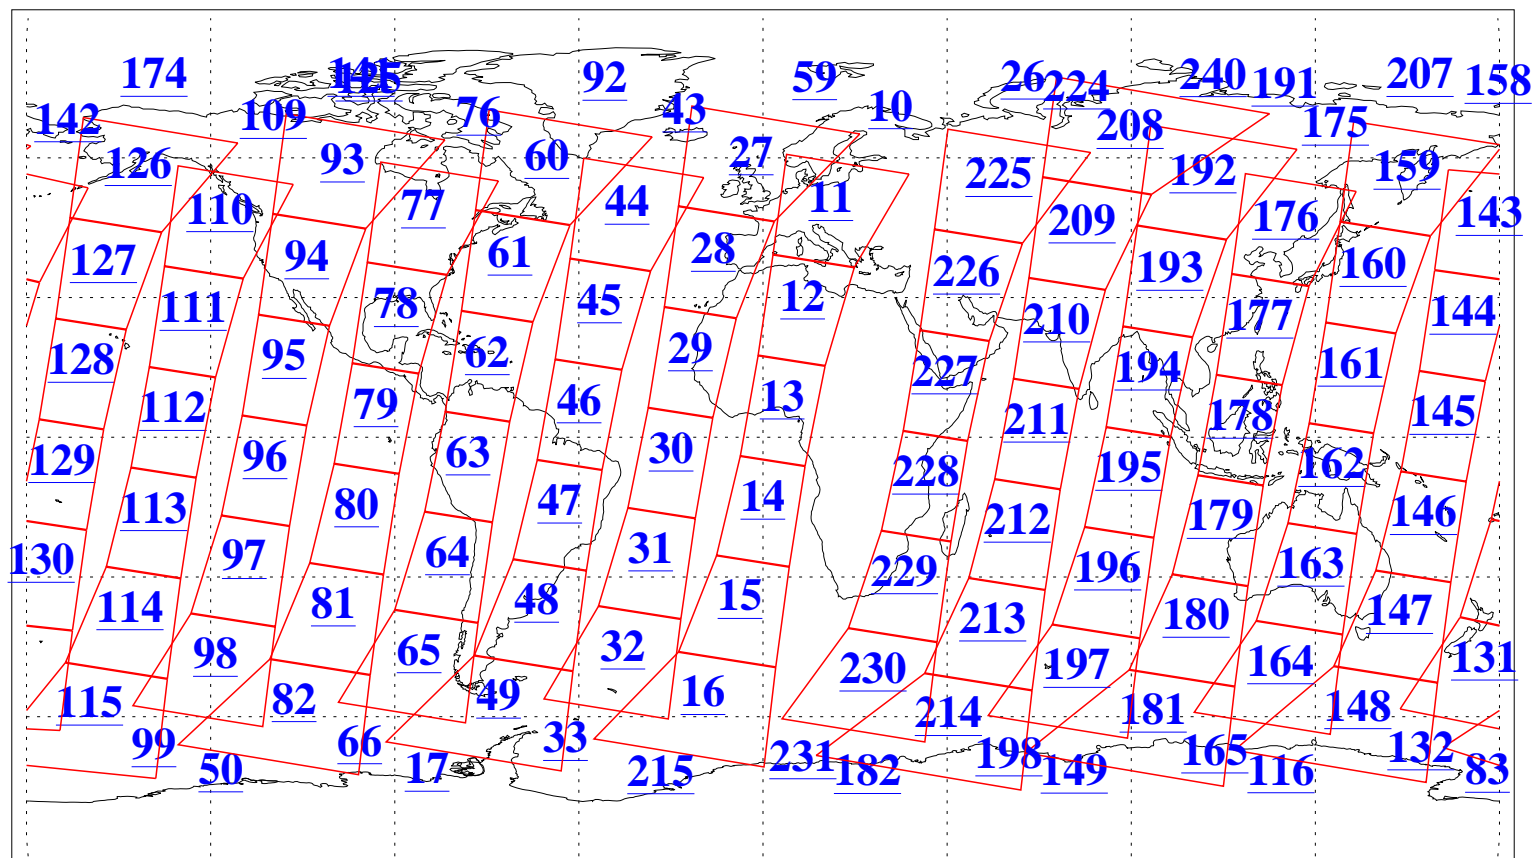

L1B Availability
AMSU Granules: 240
HSB Granules: 0
AIRS Granules: 240

21 Apr 2011
DoY 111
Aqua Day 3274
Granules: 1 to 120

Granules: 121 to 240

Legend: AMSU Available, HSB Available, AIRS Available

L1B Availability
AMSU Granules: 240
HSB Granules: 0
AIRS Granules: 240

21 Apr 2011
DoY 111
Aqua Day 3274
Ascending Granules

Descending Granules

Legend: AMSU Available, HSB Available, AIRS Available

L1B Availability
 AMSU Granules: 240
 HSB Granules: 0
 AIRS Granules: 240

21 Apr 2011
 DoY 111
 Aqua Day 3274

Northern Hemisphere Granules

Southern Hemisphere Granules

Legend: AMSU Available, HSB Available, AIRS Available