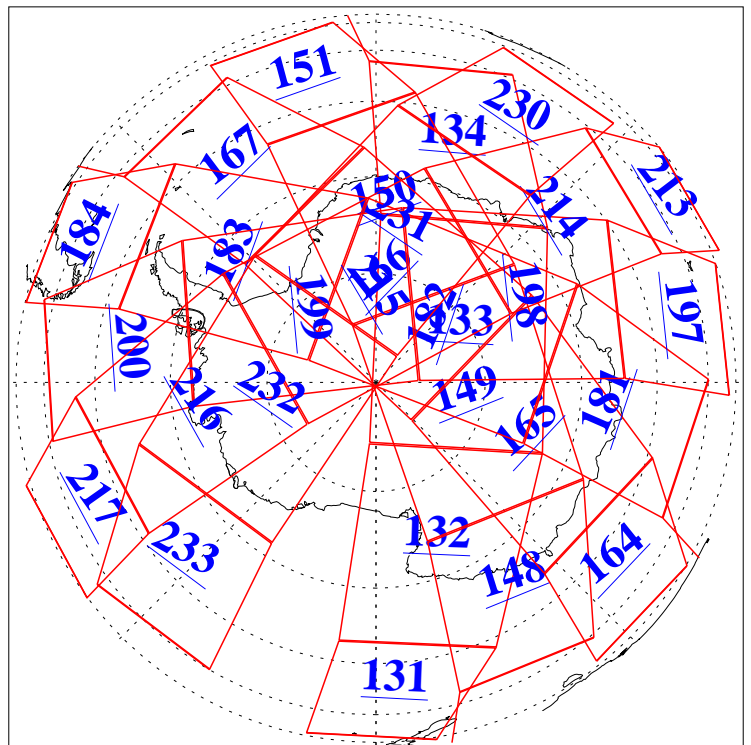

L1B Availability
AMSU Granules: 240
HSB Granules: 0
AIRS Granules: 240

21 Apr 2011
DoY 111
Aqua Day 3274
Granules: 1 to 120

Granules: 121 to 240

Legend: AMSU Available, HSB Available, AIRS Available

L1B Availability
AMSU Granules: 240
HSB Granules: 0
AIRS Granules: 240

21 Apr 2011
DoY 111
Aqua Day 3274
Ascending Granules

Descending Granules

Legend: AMSU Available, HSB Available, AIRS Available

L1B Availability
 AMSU Granules: 240
 HSB Granules: 0
 AIRS Granules: 240

21 Apr 2011
 DoY 111
 Aqua Day 3274

Northern Hemisphere Granules

Southern Hemisphere Granules

Legend: AMSU Available, HSB Available, AIRS Available