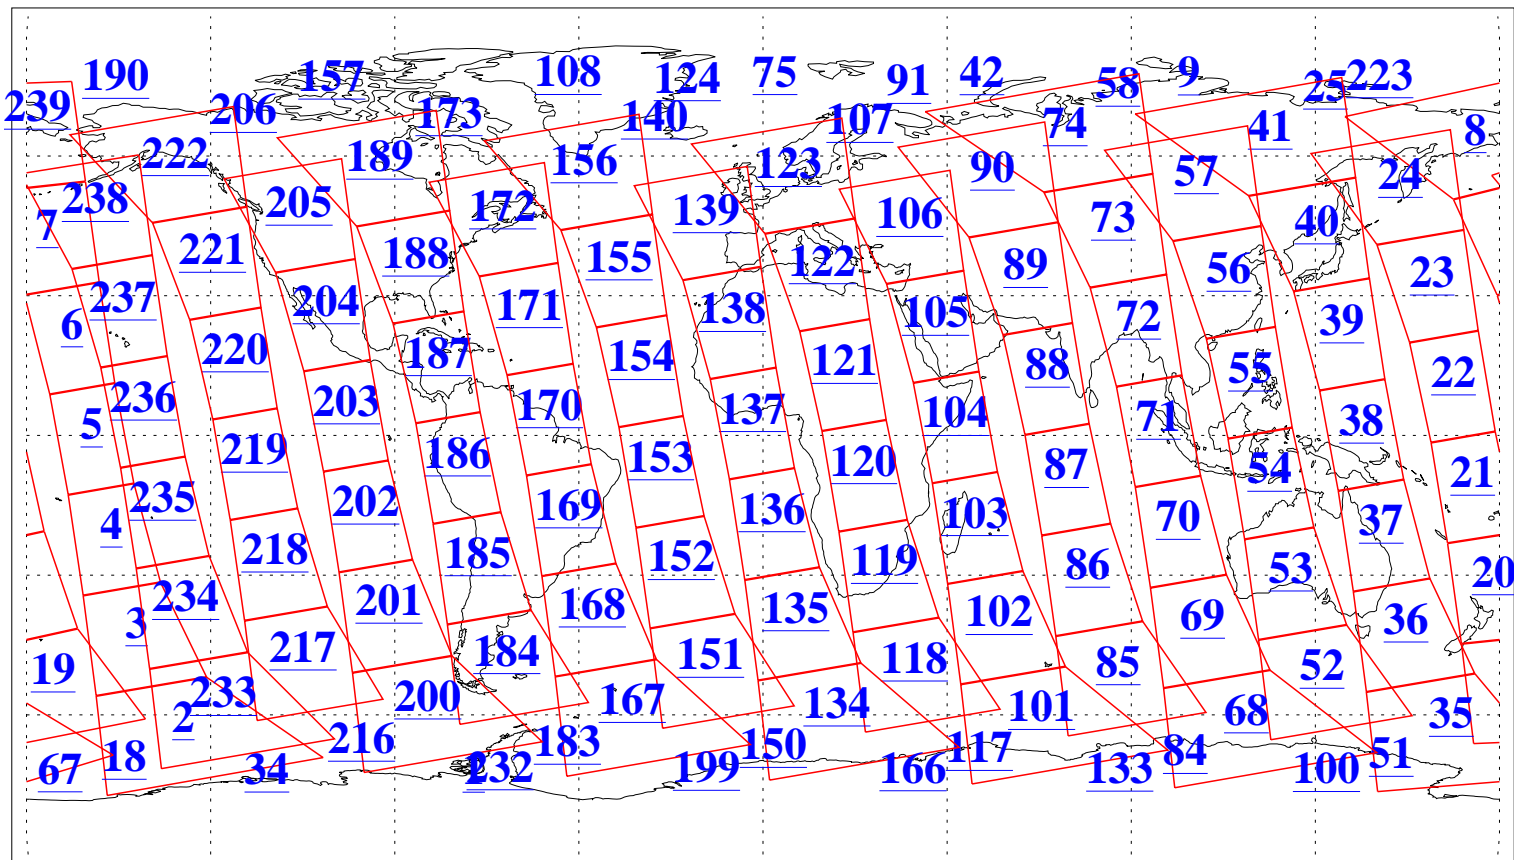

L1B Availability
AMSU Granules: 240
HSB Granules: 0
AIRS Granules: 240

21 Apr 2011
DoY 111
Aqua Day 3274
Granules: 1 to 120

Granules: 121 to 240

Legend: AMSU Available, HSB Available, AIRS Available

L1B Availability
AMSU Granules: 240
HSB Granules: 0
AIRS Granules: 240

21 Apr 2011
DoY 111
Aqua Day 3274
Ascending Granules

Descending Granules

Legend: AMSU Available, HSB Available, AIRS Available

L1B Availability
 AMSU Granules: 240
 HSB Granules: 0
 AIRS Granules: 240

21 Apr 2011
 DoY 111
 Aqua Day 3274

Northern Hemisphere Granules

Southern Hemisphere Granules

Legend: AMSU Available, HSB Available, AIRS Available