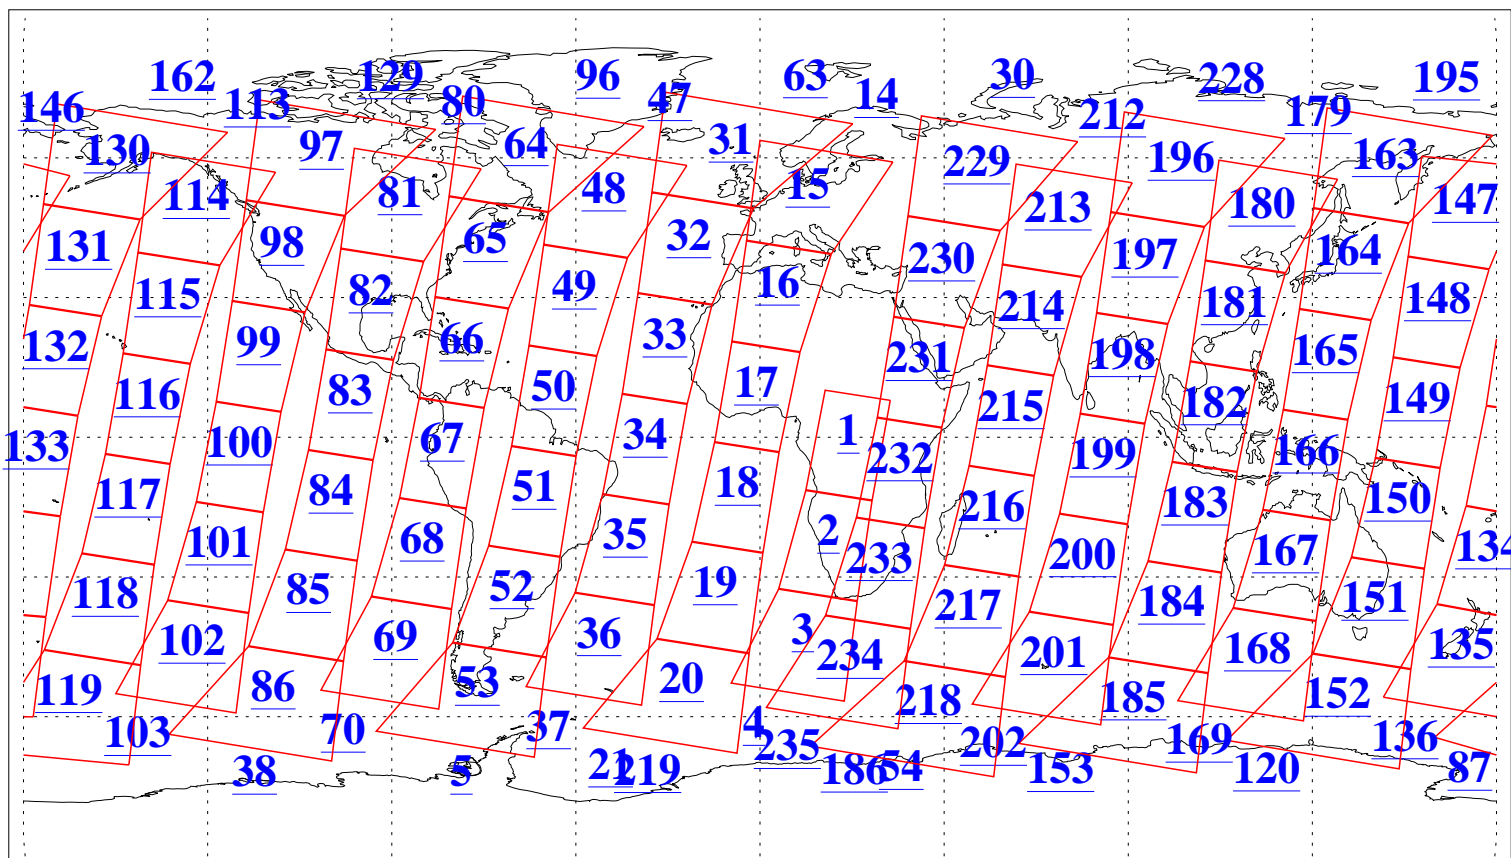

L1B Availability  
AMSU Granules: 240  
HSB Granules: 0  
AIRS Granules: 240

17 Apr 2011  
DoY 107  
Aqua Day 3270  
Granules: 1 to 120

Granules: 121 to 240

Legend: AMSU Available, HSB Available, AIRS Available

L1B Availability  
AMSU Granules: 240  
HSB Granules: 0  
AIRS Granules: 240

17 Apr 2011  
DoY 107  
Aqua Day 3270  
Ascending Granules

Descending Granules

Legend: AMSU Available, HSB Available, AIRS Available

L1B Availability  
 AMSU Granules: 240  
 HSB Granules: 0  
 AIRS Granules: 240

17 Apr 2011  
 DoY 107  
 Aqua Day 3270

Northern Hemisphere Granules

Southern Hemisphere Granules

Legend: AMSU Available, HSB Available, AIRS Available