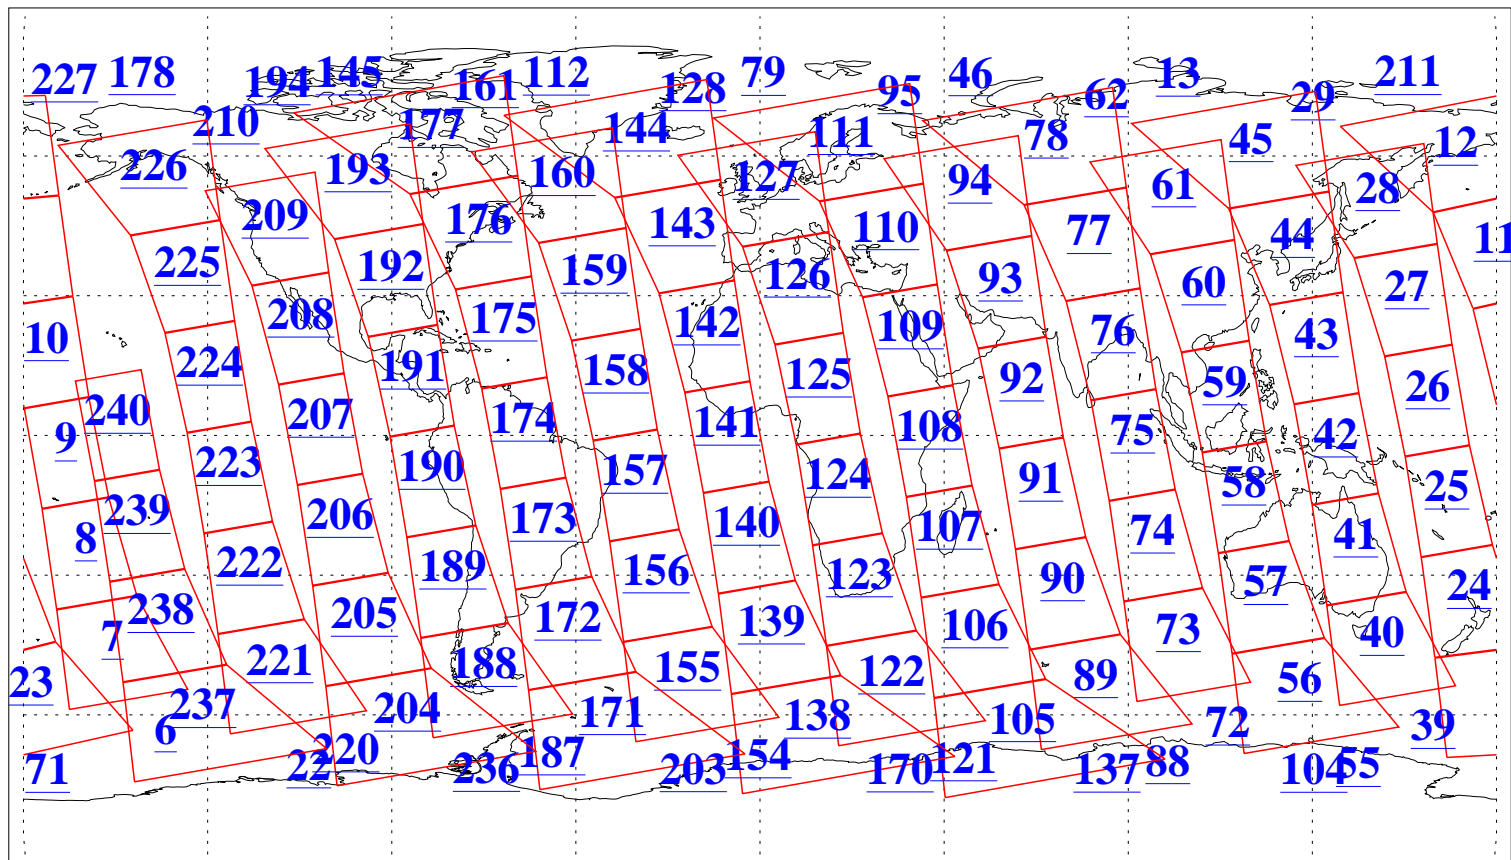

L1B Availability  
AMSU Granules: 240  
HSB Granules: 0  
AIRS Granules: 240

17 Apr 2011  
DoY 107  
Aqua Day 3270  
Granules: 1 to 120

Granules: 121 to 240

Legend: AMSU Available, HSB Available, AIRS Available

L1B Availability  
AMSU Granules: 240  
HSB Granules: 0  
AIRS Granules: 240

17 Apr 2011  
DoY 107  
Aqua Day 3270  
Ascending Granules

Descending Granules

Legend: AMSU Available, HSB Available, AIRS Available

L1B Availability  
 AMSU Granules: 240  
 HSB Granules: 0  
 AIRS Granules: 240

17 Apr 2011  
 DoY 107  
 Aqua Day 3270

Northern Hemisphere Granules

Southern Hemisphere Granules

Legend: AMSU Available, HSB Available, AIRS Available