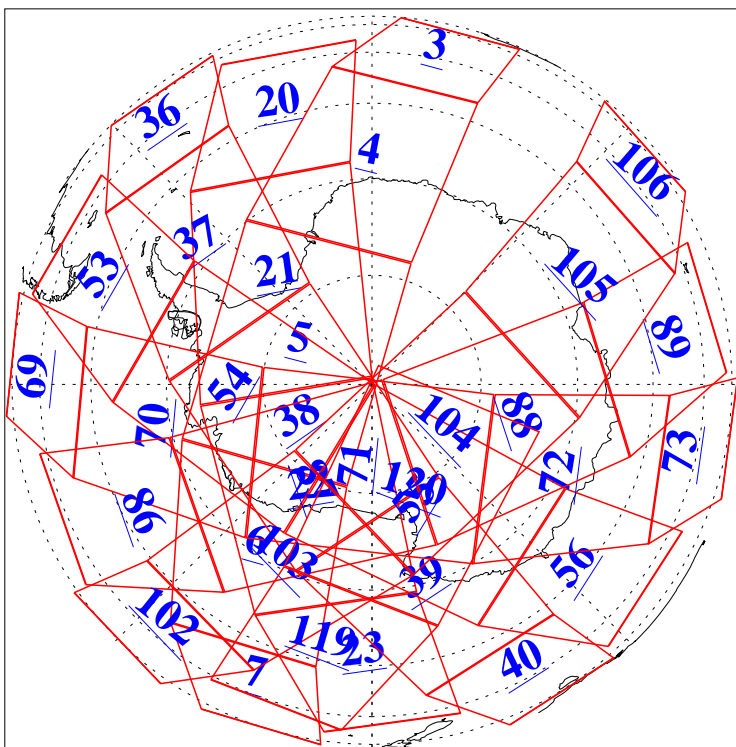

L1B Availability  
AMSU Granules: 240  
HSB Granules: 0  
AIRS Granules: 240

17 Apr 2011  
DoY 107  
Aqua Day 3270  
Granules: 1 to 120

Granules: 121 to 240

Legend: AMSU Available, HSB Available, AIRS Available

L1B Availability  
AMSU Granules: 240  
HSB Granules: 0  
AIRS Granules: 240

17 Apr 2011  
DoY 107  
Aqua Day 3270  
Ascending Granules

Descending Granules

Legend: AMSU Available, HSB Available, AIRS Available

L1B Availability  
 AMSU Granules: 240  
 HSB Granules: 0  
 AIRS Granules: 240

17 Apr 2011  
 DoY 107  
 Aqua Day 3270

Northern Hemisphere Granules

Southern Hemisphere Granules

Legend: AMSU Available, HSB Available, AIRS Available