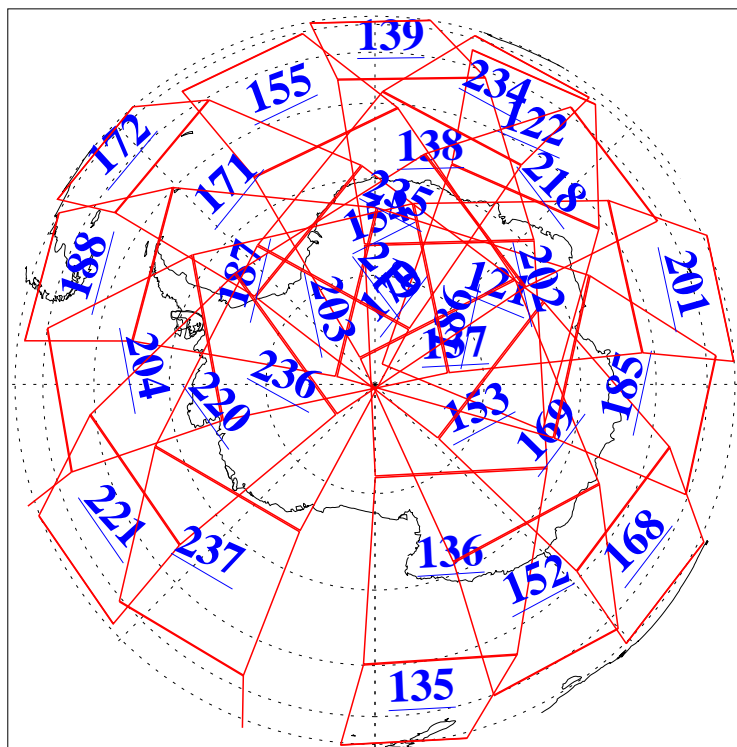

L1B Availability  
AMSU Granules: 240  
HSB Granules: 0  
AIRS Granules: 240

17 Apr 2011  
DoY 107  
Aqua Day 3270  
Granules: 1 to 120

Granules: 121 to 240

Legend: AMSU Available, HSB Available, AIRS Available

L1B Availability  
AMSU Granules: 240  
HSB Granules: 0  
AIRS Granules: 240

17 Apr 2011  
DoY 107  
Aqua Day 3270  
Ascending Granules

Descending Granules

Legend: AMSU Available, HSB Available, AIRS Available

L1B Availability  
 AMSU Granules: 240  
 HSB Granules: 0  
 AIRS Granules: 240

17 Apr 2011  
 DoY 107  
 Aqua Day 3270

Northern Hemisphere Granules

Southern Hemisphere Granules

Legend: AMSU Available, HSB Available, AIRS Available