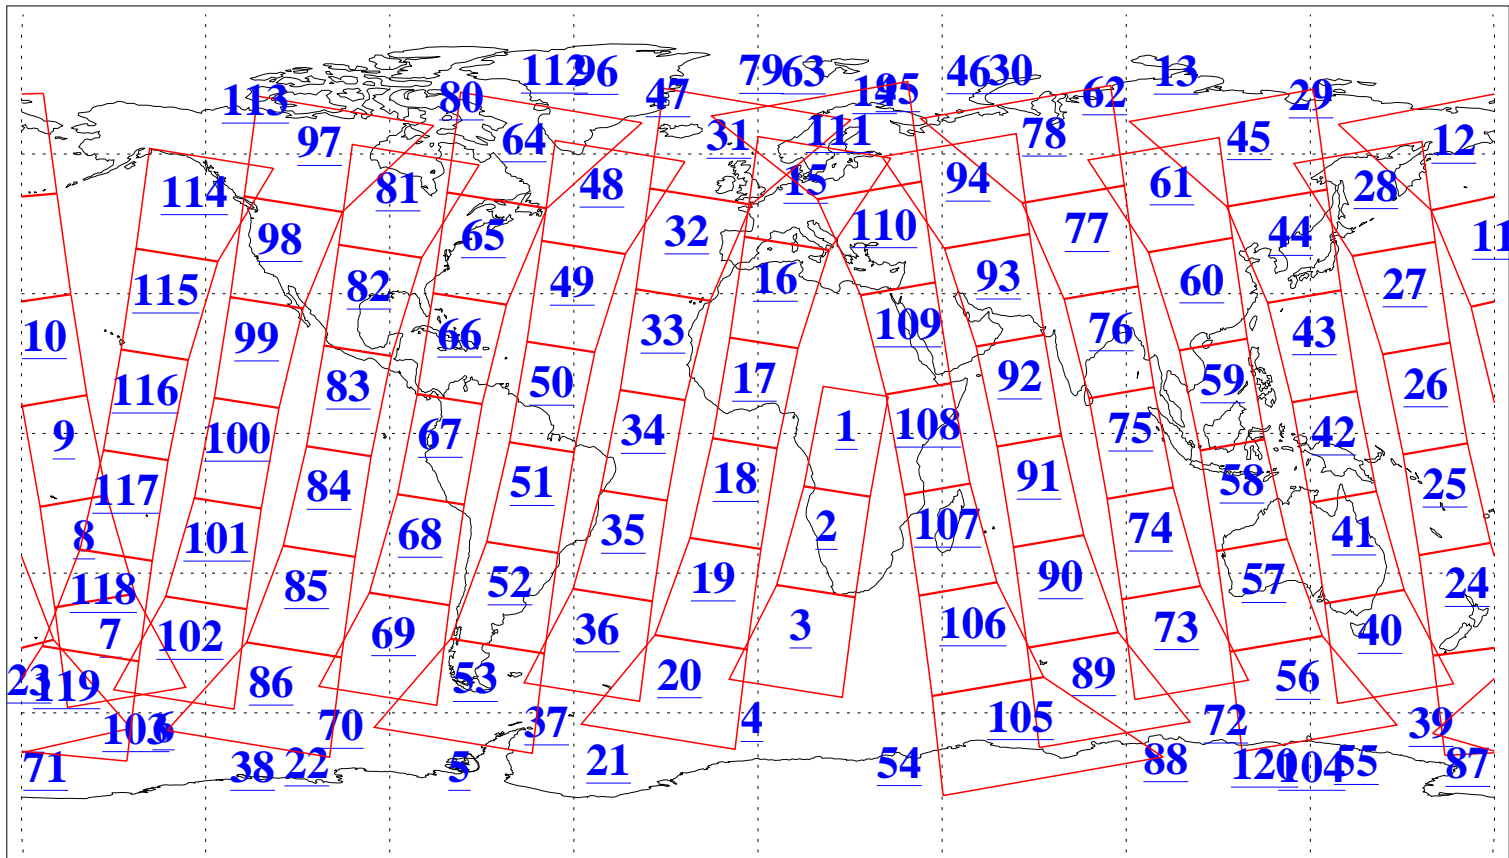

L1B Availability  
AMSU Granules: 240  
HSB Granules: 0  
AIRS Granules: 240

17 Apr 2011  
DoY 107  
Aqua Day 3270  
Granules: 1 to 120

Granules: 121 to 240

Legend: AMSU Available, HSB Available, AIRS Available

L1B Availability  
AMSU Granules: 240  
HSB Granules: 0  
AIRS Granules: 240

17 Apr 2011  
DoY 107  
Aqua Day 3270  
Ascending Granules

Descending Granules

Legend: AMSU Available, HSB Available, AIRS Available

L1B Availability  
 AMSU Granules: 240  
 HSB Granules: 0  
 AIRS Granules: 240

17 Apr 2011  
 DoY 107  
 Aqua Day 3270

Northern Hemisphere Granules

Southern Hemisphere Granules

Legend: AMSU Available, HSB Available, AIRS Available