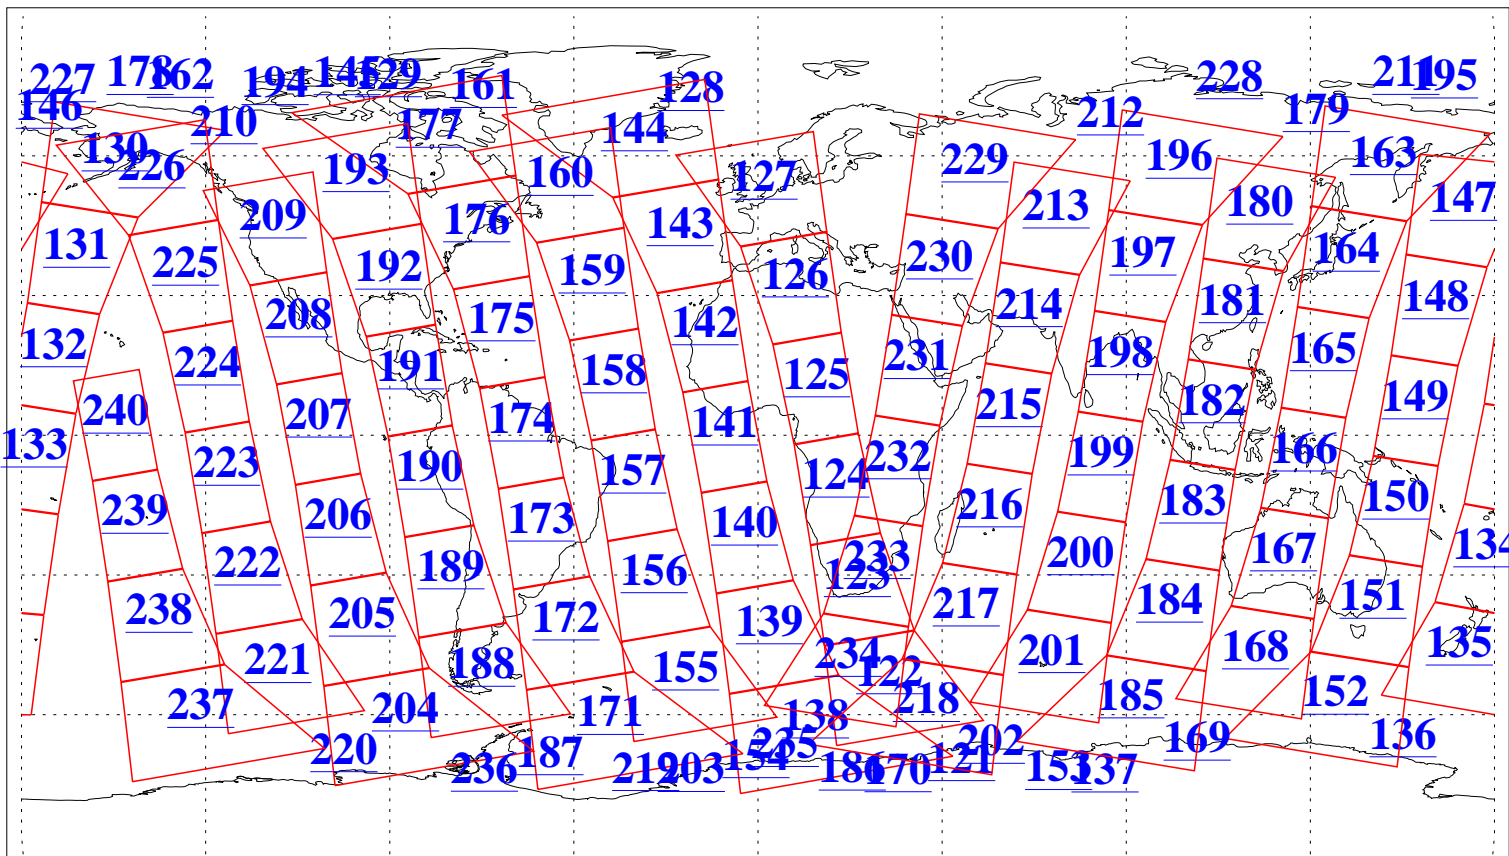

L1B Availability  
AMSU Granules: 240  
HSB Granules: 0  
AIRS Granules: 240

17 Apr 2011  
DoY 107  
Aqua Day 3270  
Granules: 1 to 120

Granules: 121 to 240

Legend: AMSU Available, HSB Available, AIRS Available

L1B Availability  
AMSU Granules: 240  
HSB Granules: 0  
AIRS Granules: 240

17 Apr 2011  
DoY 107  
Aqua Day 3270  
Ascending Granules

Descending Granules

Legend: AMSU Available, HSB Available, AIRS Available

L1B Availability  
 AMSU Granules: 240  
 HSB Granules: 0  
 AIRS Granules: 240

17 Apr 2011  
 DoY 107  
 Aqua Day 3270

Northern Hemisphere Granules

Southern Hemisphere Granules

Legend: AMSU Available, HSB Available, AIRS Available