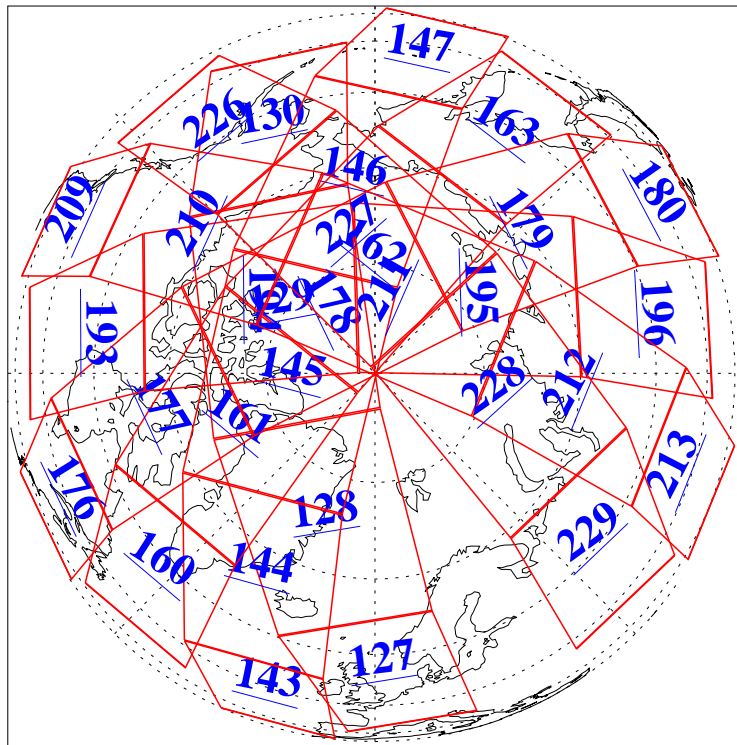

L1B Availability  
AMSU Granules: 240  
HSB Granules: 0  
AIRS Granules: 240

17 Apr 2011  
DoY 107  
Aqua Day 3270  
Ascending Granules

Descending Granules

Legend: AMSU Available, HSB Available, AIRS Available

L1B Availability  
 AMSU Granules: 240  
 HSB Granules: 0  
 AIRS Granules: 240

17 Apr 2011  
 DoY 107  
 Aqua Day 3270

Northern Hemisphere Granules

Southern Hemisphere Granules

Legend: AMSU Available, HSB Available, AIRS Available