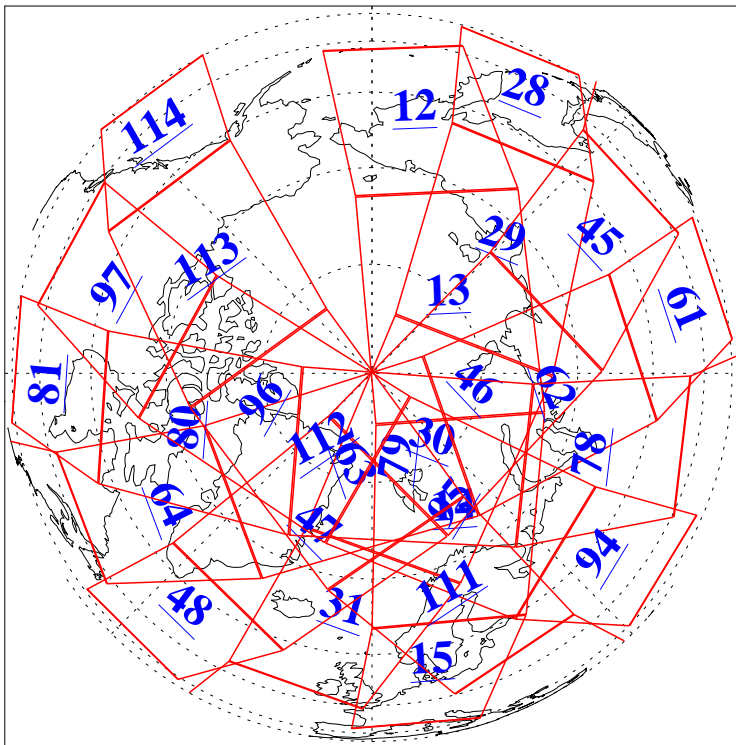

L1B Availability  
AMSU Granules: 240  
HSB Granules: 0  
AIRS Granules: 240

17 Apr 2011  
DoY 107  
Aqua Day 3270  
Granules: 1 to 120

Granules: 121 to 240

Legend: AMSU Available, HSB Available, AIRS Available

L1B Availability  
AMSU Granules: 240  
HSB Granules: 0  
AIRS Granules: 240

17 Apr 2011  
DoY 107  
Aqua Day 3270  
Ascending Granules

Descending Granules

Legend: AMSU Available, HSB Available, AIRS Available

L1B Availability  
 AMSU Granules: 240  
 HSB Granules: 0  
 AIRS Granules: 240

17 Apr 2011  
 DoY 107  
 Aqua Day 3270

Northern Hemisphere Granules

Southern Hemisphere Granules

Legend: AMSU Available, HSB Available, AIRS Available