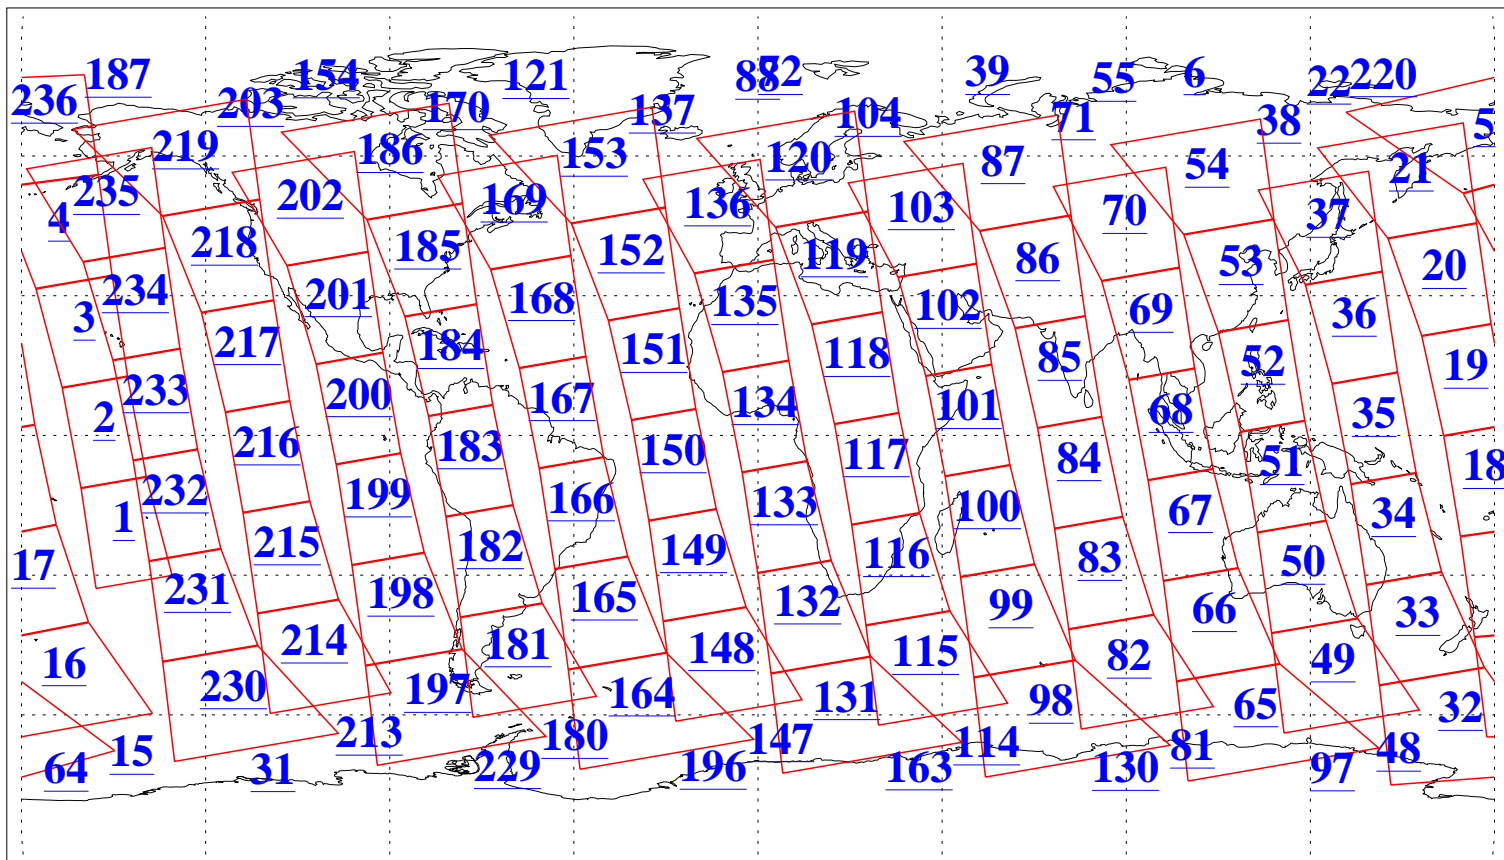

L1B Availability  
AMSU Granules: 240  
HSB Granules: 0  
AIRS Granules: 240

16 Apr 2011  
DoY 106  
Aqua Day 3269  
Granules: 1 to 120

Granules: 121 to 240

Legend: AMSU Available, *HSB Available*, *AIRS Available*

L1B Availability  
AMSU Granules: 240  
HSB Granules: 0  
AIRS Granules: 240

16 Apr 2011  
DoY 106  
Aqua Day 3269  
Ascending Granules

Descending Granules

Legend: AMSU Available, HSB Available, AIRS Available

L1B Availability  
 AMSU Granules: 240  
 HSB Granules: 0  
 AIRS Granules: 240

16 Apr 2011  
 DoY 106  
 Aqua Day 3269

Northern Hemisphere Granules

Southern Hemisphere Granules

Legend: AMSU Available, HSB Available, AIRS Available