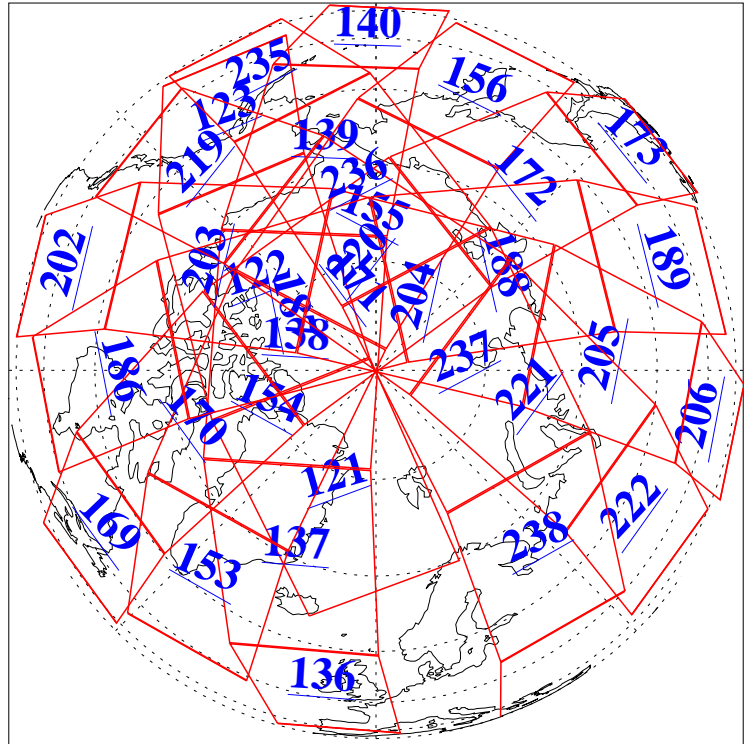

L1B Availability  
AMSU Granules: 240  
HSB Granules: 0  
AIRS Granules: 240

16 Apr 2011  
DoY 106  
Aqua Day 3269  
Granules: 1 to 120

Granules: 121 to 240

Legend: AMSU Available, *HSB Available*, *AIRS Available*

L1B Availability  
AMSU Granules: 240  
HSB Granules: 0  
AIRS Granules: 240

16 Apr 2011  
DoY 106  
Aqua Day 3269  
Ascending Granules

Descending Granules

Legend: AMSU Available, HSB Available, AIRS Available

L1B Availability  
 AMSU Granules: 240  
 HSB Granules: 0  
 AIRS Granules: 240

16 Apr 2011  
 DoY 106  
 Aqua Day 3269

Northern Hemisphere Granules

Southern Hemisphere Granules

Legend: AMSU Available, HSB Available, AIRS Available