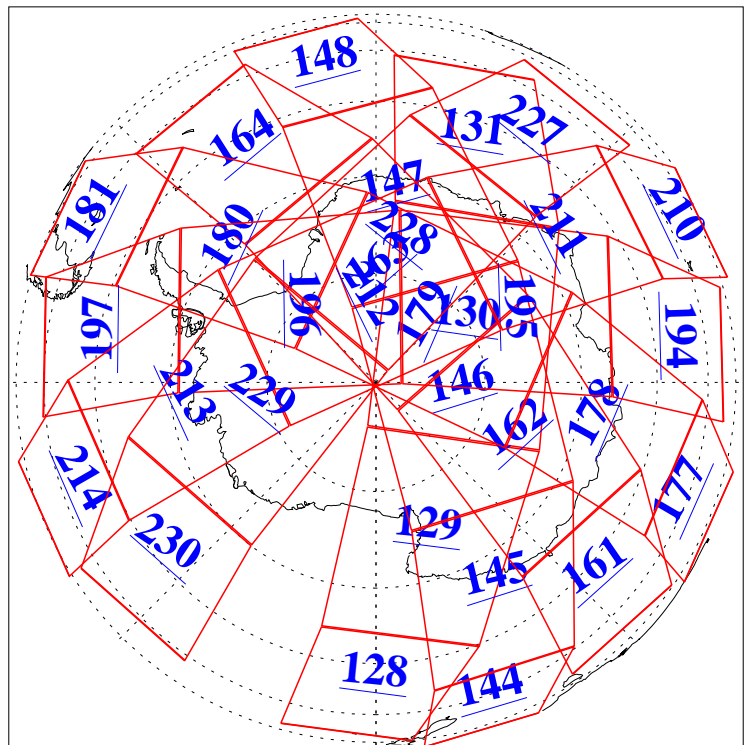

L1B Availability  
AMSU Granules: 240  
HSB Granules: 0  
AIRS Granules: 240

16 Apr 2011  
DoY 106  
Aqua Day 3269  
Granules: 1 to 120

Granules: 121 to 240

Legend: AMSU Available, *HSB Available*, *AIRS Available*

L1B Availability  
AMSU Granules: 240  
HSB Granules: 0  
AIRS Granules: 240

16 Apr 2011  
DoY 106  
Aqua Day 3269  
Ascending Granules

Descending Granules

Legend: AMSU Available, HSB Available, AIRS Available

L1B Availability  
 AMSU Granules: 240  
 HSB Granules: 0  
 AIRS Granules: 240

16 Apr 2011  
 DoY 106  
 Aqua Day 3269

Northern Hemisphere Granules

Southern Hemisphere Granules

Legend: AMSU Available, HSB Available, AIRS Available