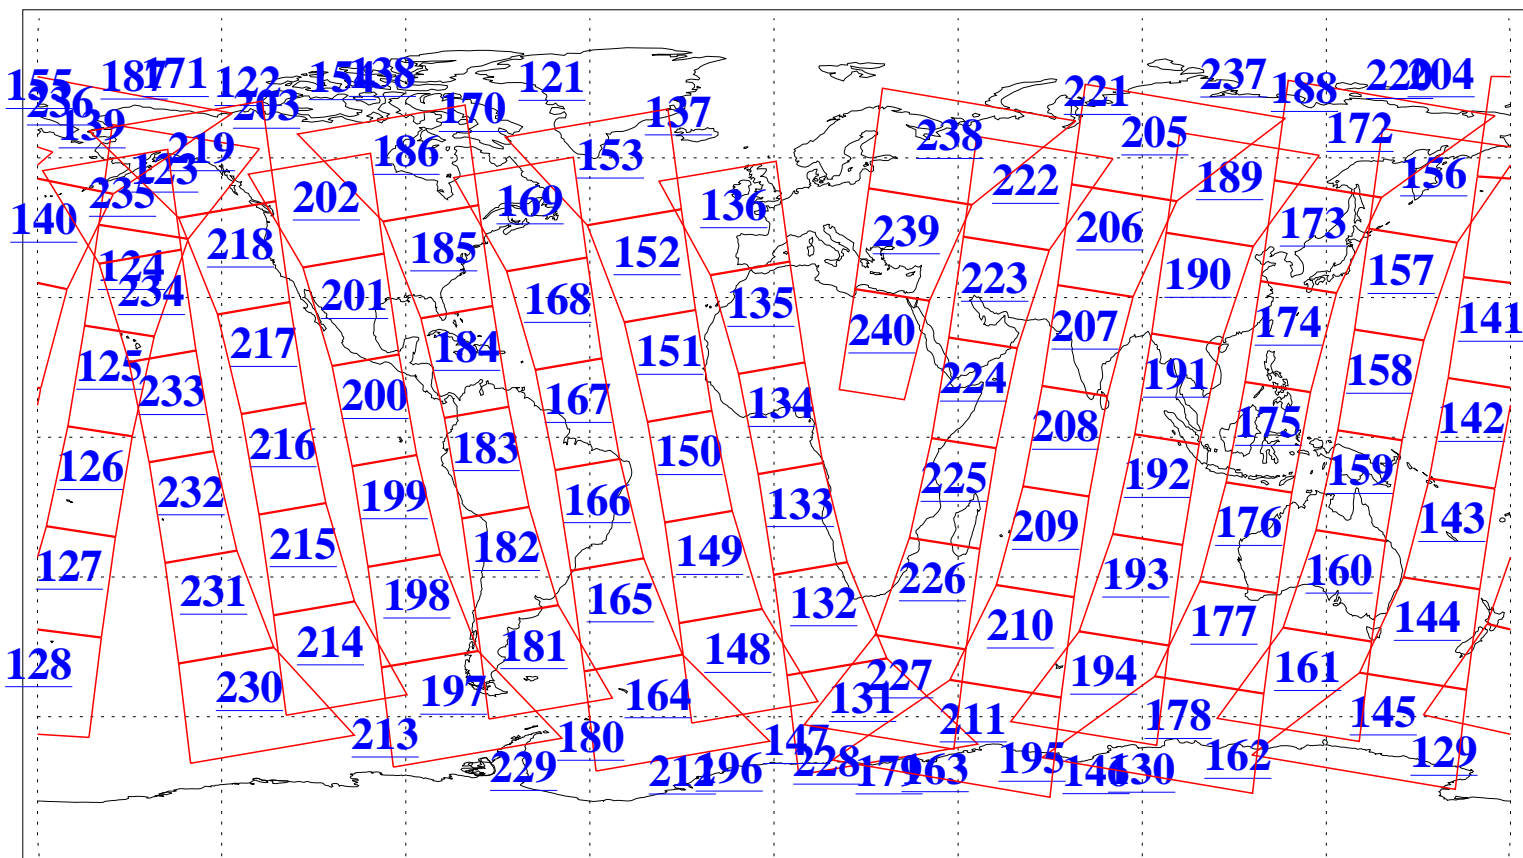

L1B Availability  
AMSU Granules: 240  
HSB Granules: 0  
AIRS Granules: 240

16 Apr 2011  
DoY 106  
Aqua Day 3269  
Granules: 1 to 120

Granules: 121 to 240

Legend: AMSU Available, *HSB Available*, *AIRS Available*

L1B Availability  
AMSU Granules: 240  
HSB Granules: 0  
AIRS Granules: 240

16 Apr 2011  
DoY 106  
Aqua Day 3269  
Ascending Granules

Descending Granules

Legend: AMSU Available, HSB Available, AIRS Available

L1B Availability  
 AMSU Granules: 240  
 HSB Granules: 0  
 AIRS Granules: 240

16 Apr 2011  
 DoY 106  
 Aqua Day 3269

Northern Hemisphere Granules

Southern Hemisphere Granules

Legend: AMSU Available, HSB Available, AIRS Available