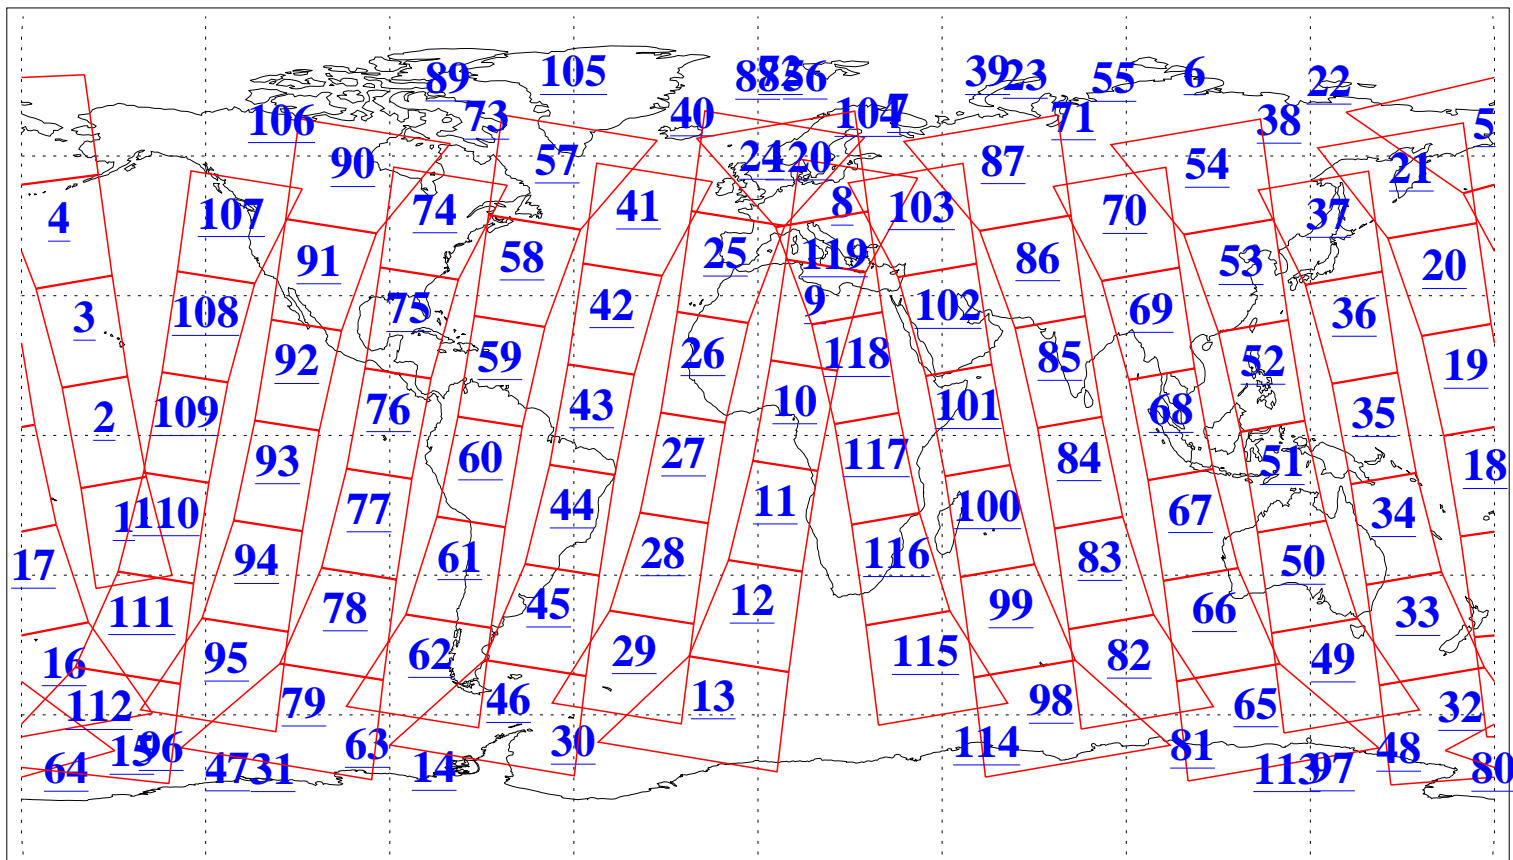

L1B Availability  
AMSU Granules: 240  
HSB Granules: 0  
AIRS Granules: 240

16 Apr 2011  
DoY 106  
Aqua Day 3269  
Granules: 1 to 120

Granules: 121 to 240

Legend: AMSU Available, *HSB Available*, *AIRS Available*

L1B Availability  
AMSU Granules: 240  
HSB Granules: 0  
AIRS Granules: 240

16 Apr 2011  
DoY 106  
Aqua Day 3269  
Ascending Granules

Descending Granules

Legend: AMSU Available, HSB Available, AIRS Available

L1B Availability  
 AMSU Granules: 240  
 HSB Granules: 0  
 AIRS Granules: 240

16 Apr 2011  
 DoY 106  
 Aqua Day 3269

Northern Hemisphere Granules

Southern Hemisphere Granules

Legend: AMSU Available, HSB Available, AIRS Available