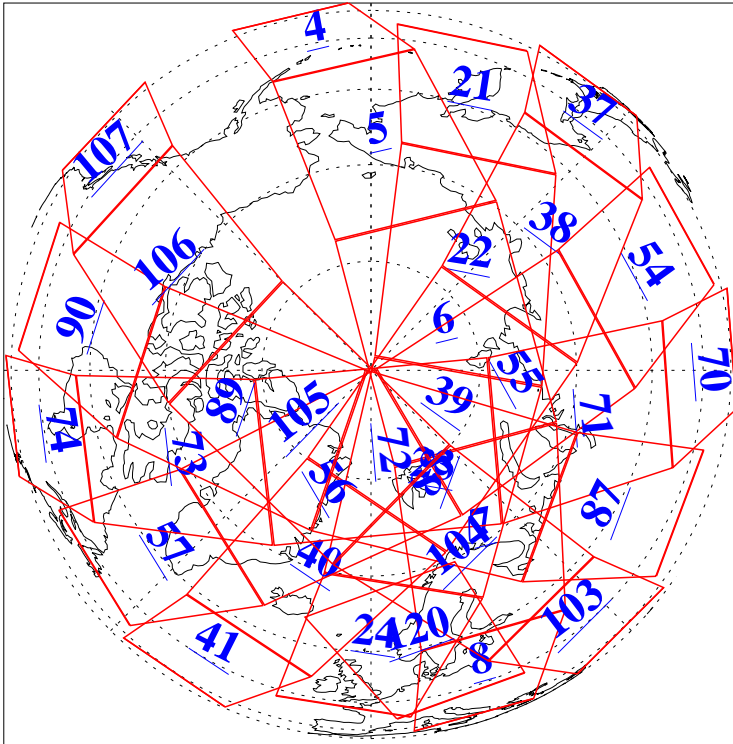

L1B Availability  
AMSU Granules: 240  
HSB Granules: 0  
AIRS Granules: 240

16 Apr 2011  
DoY 106  
Aqua Day 3269  
Granules: 1 to 120

Granules: 121 to 240

Legend: AMSU Available, *HSB Available*, *AIRS Available*

L1B Availability  
AMSU Granules: 240  
HSB Granules: 0  
AIRS Granules: 240

16 Apr 2011  
DoY 106  
Aqua Day 3269  
Ascending Granules

Descending Granules

Legend: AMSU Available, HSB Available, AIRS Available

L1B Availability  
 AMSU Granules: 240  
 HSB Granules: 0  
 AIRS Granules: 240

16 Apr 2011  
 DoY 106  
 Aqua Day 3269

Northern Hemisphere Granules

Southern Hemisphere Granules

Legend: AMSU Available, HSB Available, AIRS Available