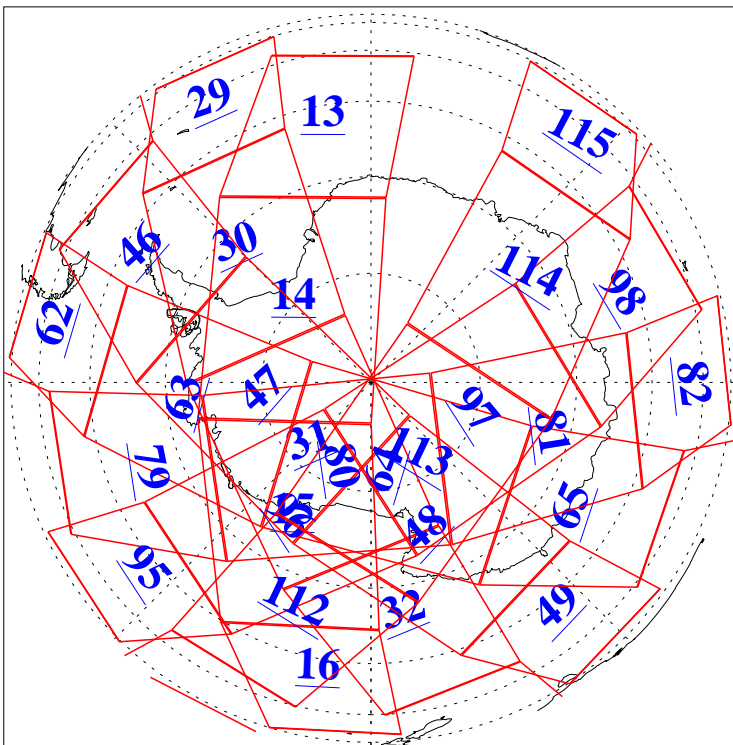

L1B Availability  
AMSU Granules: 240  
HSB Granules: 0  
AIRS Granules: 240

16 Apr 2011  
DoY 106  
Aqua Day 3269  
Granules: 1 to 120

Granules: 121 to 240

Legend: AMSU Available, *HSB Available*, *AIRS Available*

L1B Availability  
AMSU Granules: 240  
HSB Granules: 0  
AIRS Granules: 240

16 Apr 2011  
DoY 106  
Aqua Day 3269  
Ascending Granules

Descending Granules

Legend: AMSU Available, HSB Available, AIRS Available

L1B Availability  
 AMSU Granules: 240  
 HSB Granules: 0  
 AIRS Granules: 240

16 Apr 2011  
 DoY 106  
 Aqua Day 3269

Northern Hemisphere Granules

Southern Hemisphere Granules

Legend: AMSU Available, HSB Available, AIRS Available