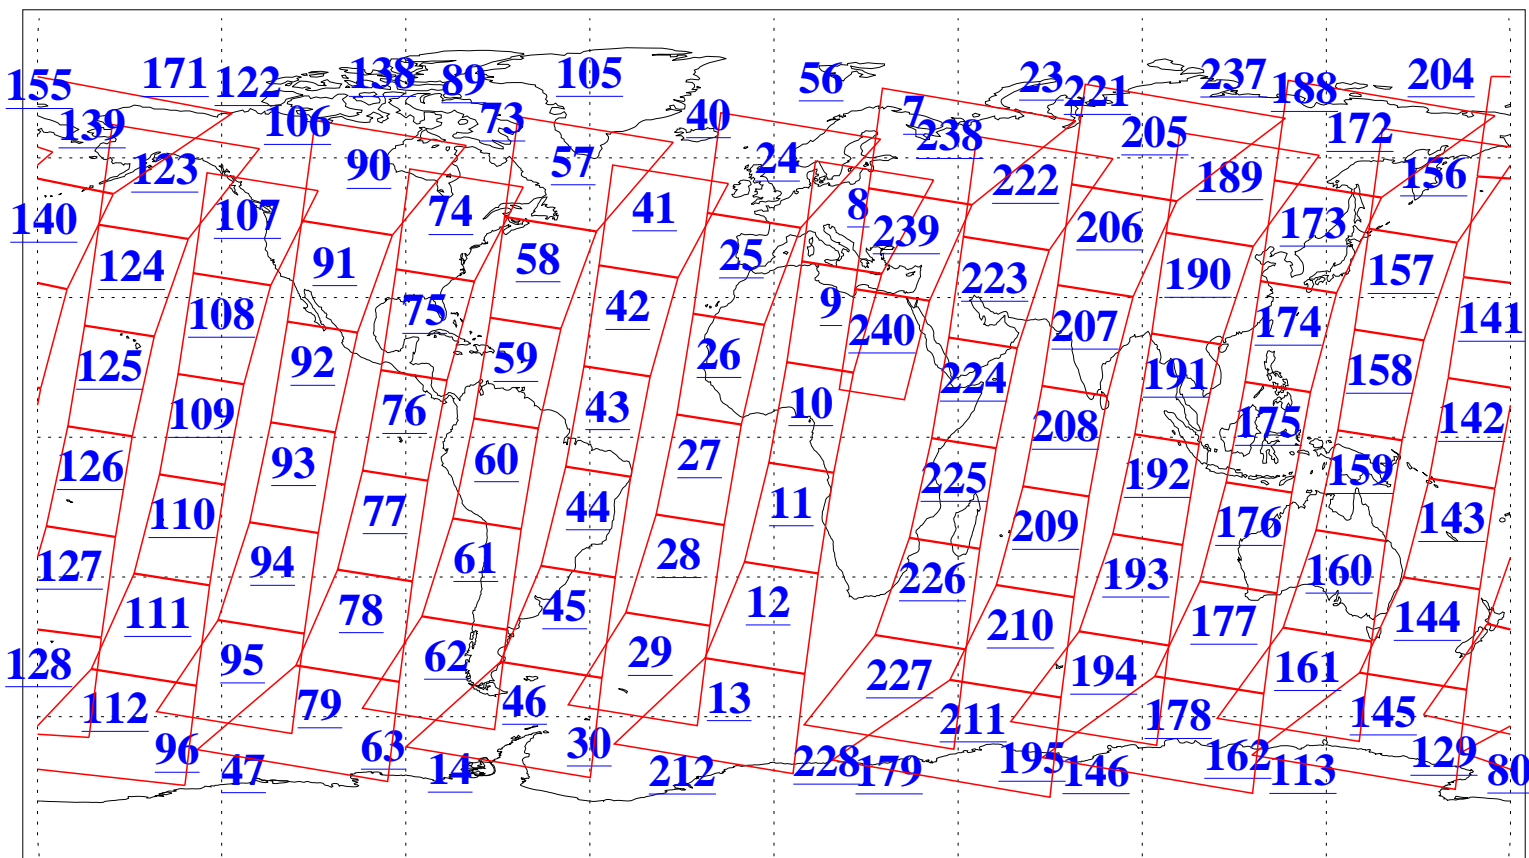

L1B Availability  
AMSU Granules: 240  
HSB Granules: 0  
AIRS Granules: 240

16 Apr 2011  
DoY 106  
Aqua Day 3269  
Granules: 1 to 120

Granules: 121 to 240

Legend: AMSU Available, *HSB Available*, *AIRS Available*

L1B Availability  
AMSU Granules: 240  
HSB Granules: 0  
AIRS Granules: 240

16 Apr 2011  
DoY 106  
Aqua Day 3269  
Ascending Granules

Descending Granules

Legend: AMSU Available, HSB Available, AIRS Available

L1B Availability  
 AMSU Granules: 240  
 HSB Granules: 0  
 AIRS Granules: 240

16 Apr 2011  
 DoY 106  
 Aqua Day 3269

Northern Hemisphere Granules

Southern Hemisphere Granules

Legend: AMSU Available, HSB Available, AIRS Available