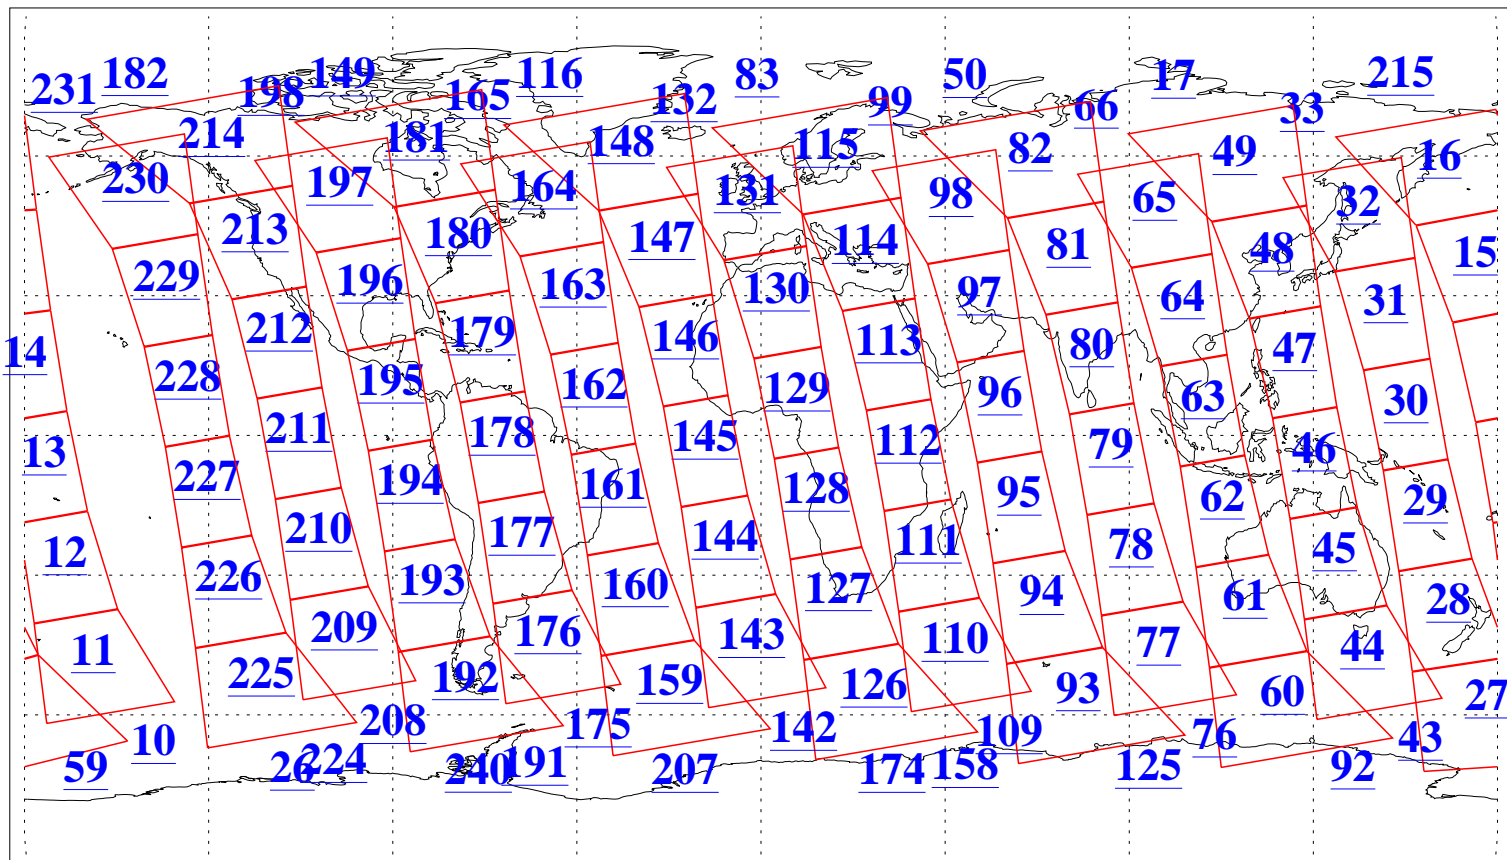

L1B Availability
AMSU Granules: 240
HSB Granules: 0
AIRS Granules: 240

13 Apr 2011
DoY 103
Aqua Day 3266
Granules: 1 to 120

Granules: 121 to 240

Legend: AMSU Available, HSB Available, AIRS Available

L1B Availability
AMSU Granules: 240
HSB Granules: 0
AIRS Granules: 240

13 Apr 2011
DoY 103
Aqua Day 3266

Ascending Granules

Descending Granules

Legend: AMSU Available, HSB Available, AIRS Available

L1B Availability
 AMSU Granules: 240
 HSB Granules: 0
 AIRS Granules: 240

13 Apr 2011
 DoY 103
 Aqua Day 3266

Northern Hemisphere Granules

Southern Hemisphere Granules

Legend: AMSU Available, HSB Available, AIRS Available