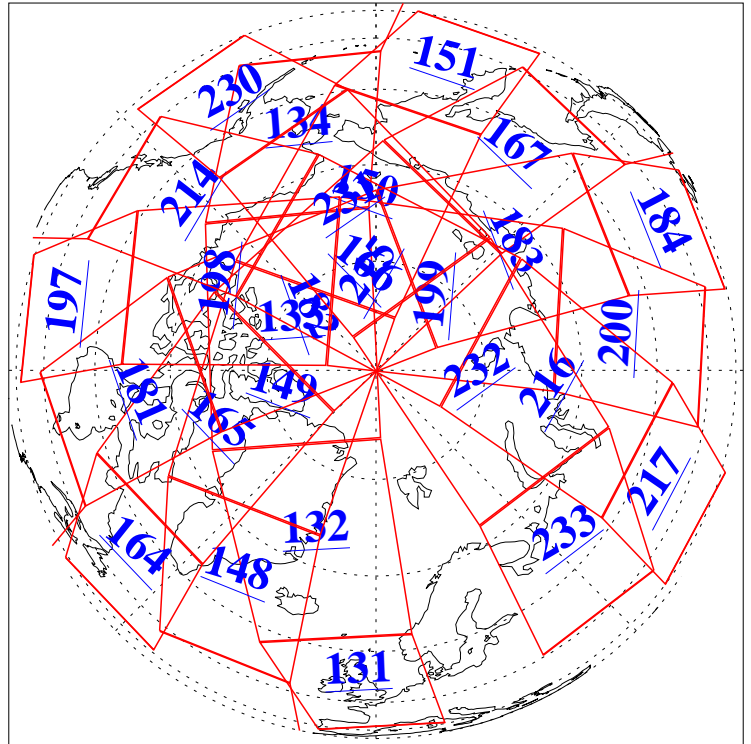

L1B Availability
AMSU Granules: 240
HSB Granules: 0
AIRS Granules: 240

13 Apr 2011
DoY 103
Aqua Day 3266
Granules: 1 to 120

Granules: 121 to 240

Legend: AMSU Available, HSB Available, AIRS Available

L1B Availability
AMSU Granules: 240
HSB Granules: 0
AIRS Granules: 240

13 Apr 2011
DoY 103
Aqua Day 3266

Ascending Granules

Descending Granules

Legend: AMSU Available, HSB Available, AIRS Available

L1B Availability
 AMSU Granules: 240
 HSB Granules: 0
 AIRS Granules: 240

13 Apr 2011
 DoY 103
 Aqua Day 3266

Northern Hemisphere Granules

Southern Hemisphere Granules

Legend: AMSU Available, HSB Available, AIRS Available