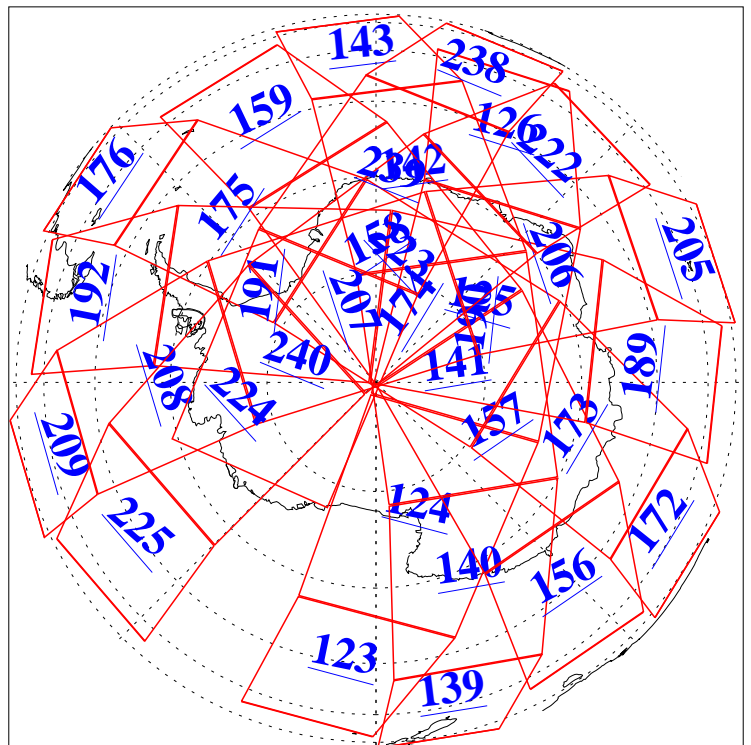

L1B Availability
AMSU Granules: 240
HSB Granules: 0
AIRS Granules: 240

13 Apr 2011
DoY 103
Aqua Day 3266
Granules: 1 to 120

Granules: 121 to 240

Legend: AMSU Available, HSB Available, AIRS Available

L1B Availability
AMSU Granules: 240
HSB Granules: 0
AIRS Granules: 240

13 Apr 2011
DoY 103
Aqua Day 3266

Ascending Granules

Descending Granules

Legend: AMSU Available, HSB Available, AIRS Available

L1B Availability
 AMSU Granules: 240
 HSB Granules: 0
 AIRS Granules: 240

13 Apr 2011
 DoY 103
 Aqua Day 3266

Northern Hemisphere Granules

Southern Hemisphere Granules

Legend: AMSU Available, HSB Available, AIRS Available