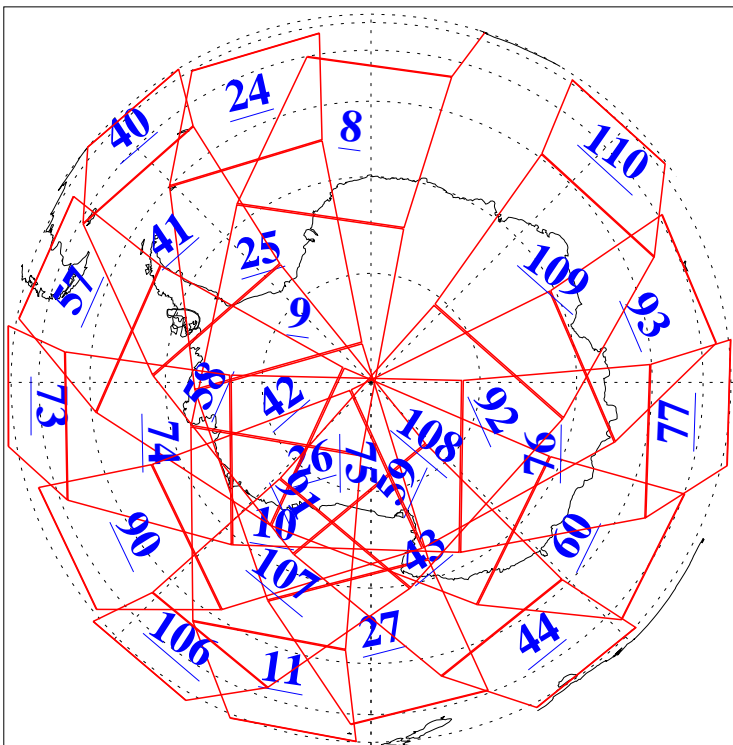

L1B Availability
AMSU Granules: 240
HSB Granules: 0
AIRS Granules: 240

13 Apr 2011
DoY 103
Aqua Day 3266
Granules: 1 to 120

Granules: 121 to 240

Legend: AMSU Available, HSB Available, AIRS Available

L1B Availability
AMSU Granules: 240
HSB Granules: 0
AIRS Granules: 240

13 Apr 2011
DoY 103
Aqua Day 3266

Ascending Granules

Descending Granules

Legend: AMSU Available, HSB Available, AIRS Available

L1B Availability
 AMSU Granules: 240
 HSB Granules: 0
 AIRS Granules: 240

13 Apr 2011
 DoY 103
 Aqua Day 3266

Northern Hemisphere Granules

Southern Hemisphere Granules

Legend: AMSU Available, HSB Available, AIRS Available