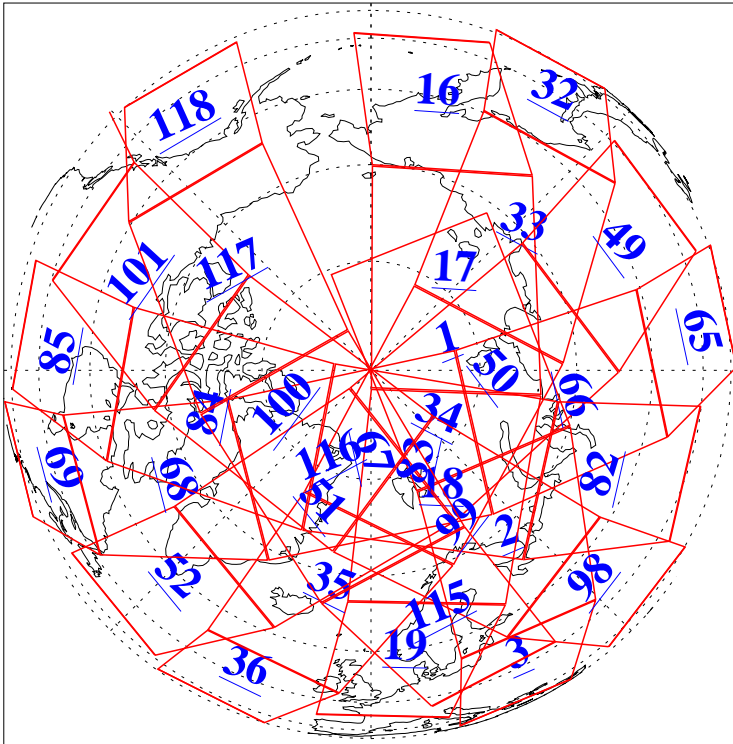

L1B Availability
AMSU Granules: 240
HSB Granules: 0
AIRS Granules: 240

13 Apr 2011
DoY 103
Aqua Day 3266
Granules: 1 to 120

Granules: 121 to 240

Legend: AMSU Available, HSB Available, AIRS Available

L1B Availability
AMSU Granules: 240
HSB Granules: 0
AIRS Granules: 240

13 Apr 2011
DoY 103
Aqua Day 3266

Ascending Granules

Descending Granules

Legend: AMSU Available, HSB Available, AIRS Available

L1B Availability
 AMSU Granules: 240
 HSB Granules: 0
 AIRS Granules: 240

13 Apr 2011
 DoY 103
 Aqua Day 3266

Northern Hemisphere Granules

Southern Hemisphere Granules

Legend: AMSU Available, HSB Available, AIRS Available