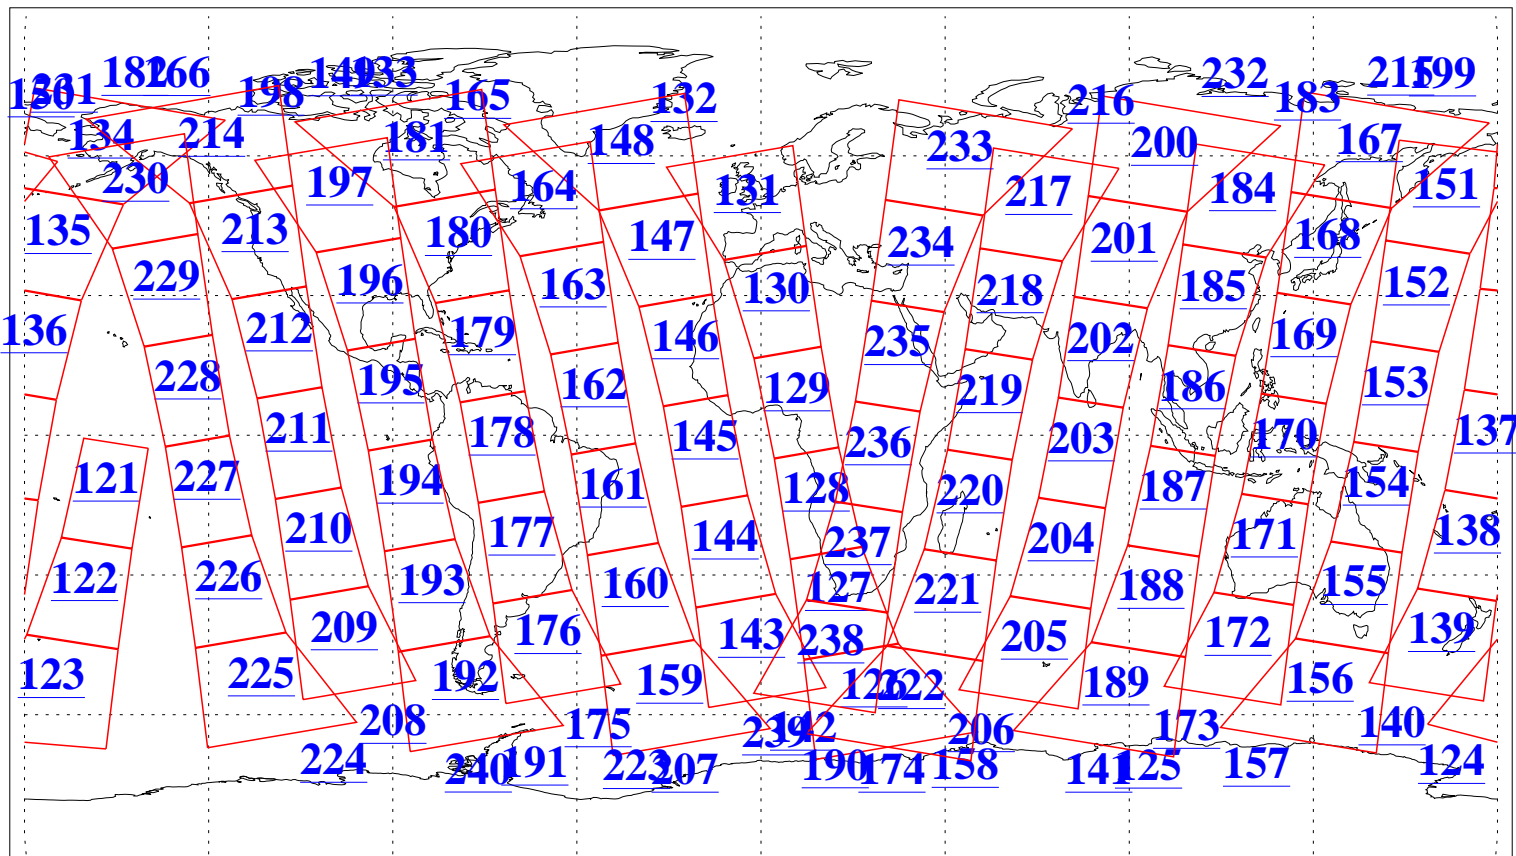

L1B Availability
AMSU Granules: 240
HSB Granules: 0
AIRS Granules: 240

13 Apr 2011
DoY 103
Aqua Day 3266
Granules: 1 to 120

Granules: 121 to 240

Legend: AMSU Available, HSB Available, AIRS Available

L1B Availability
AMSU Granules: 240
HSB Granules: 0
AIRS Granules: 240

13 Apr 2011
DoY 103
Aqua Day 3266

Ascending Granules

Descending Granules

Legend: AMSU Available, HSB Available, AIRS Available

L1B Availability
 AMSU Granules: 240
 HSB Granules: 0
 AIRS Granules: 240

13 Apr 2011
 DoY 103
 Aqua Day 3266

Northern Hemisphere Granules

Southern Hemisphere Granules

Legend: AMSU Available, HSB Available, AIRS Available