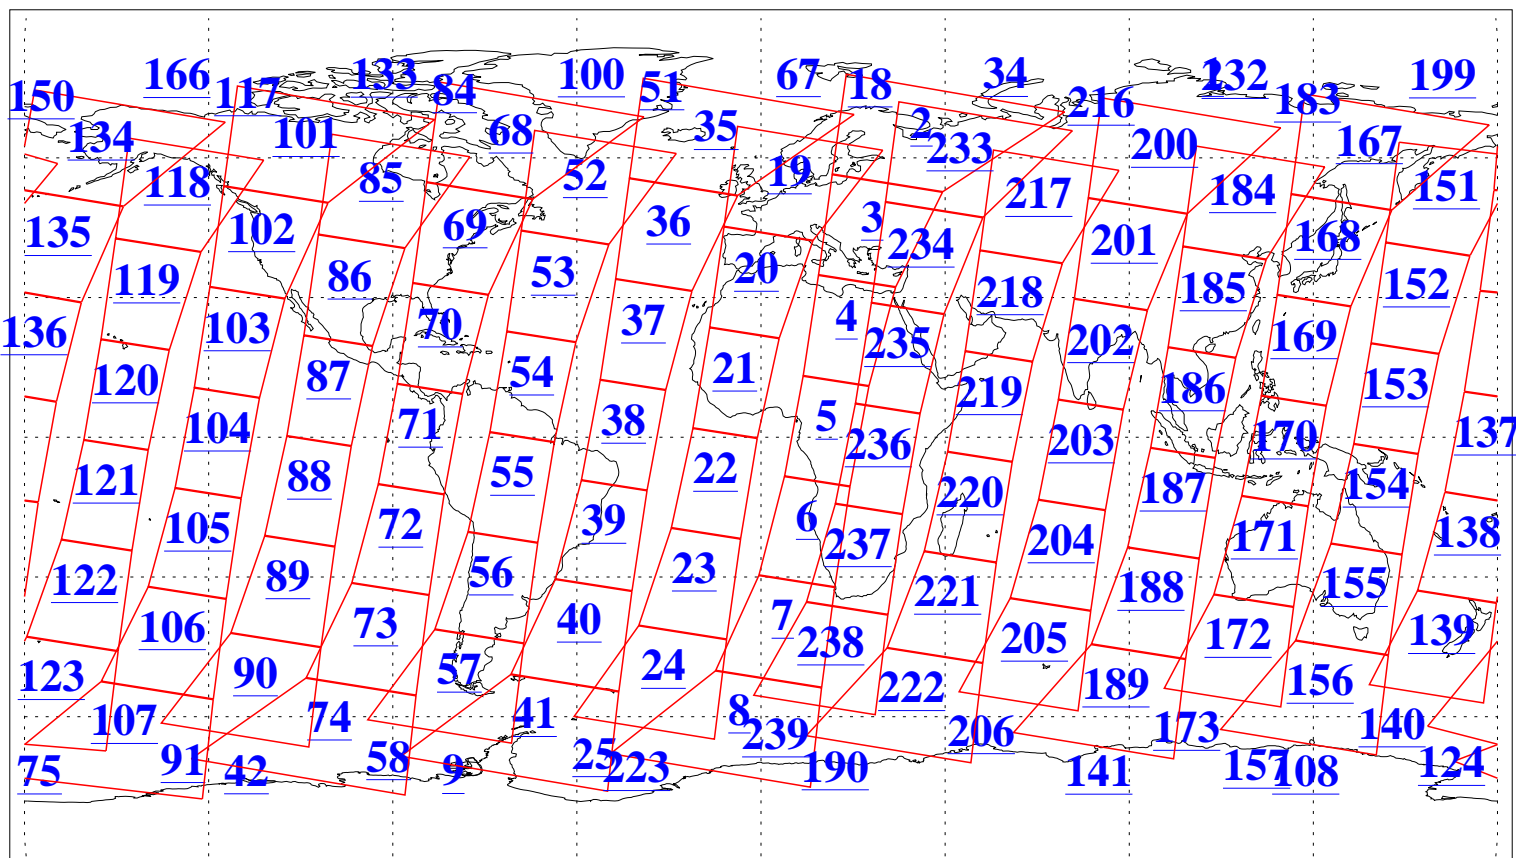

L1B Availability
AMSU Granules: 240
HSB Granules: 0
AIRS Granules: 240

13 Apr 2011
DoY 103
Aqua Day 3266
Granules: 1 to 120

Granules: 121 to 240

Legend: AMSU Available, HSB Available, AIRS Available

L1B Availability
AMSU Granules: 240
HSB Granules: 0
AIRS Granules: 240

13 Apr 2011
DoY 103
Aqua Day 3266

Ascending Granules

Descending Granules

Legend: AMSU Available, HSB Available, AIRS Available

L1B Availability
 AMSU Granules: 240
 HSB Granules: 0
 AIRS Granules: 240

13 Apr 2011
 DoY 103
 Aqua Day 3266

Northern Hemisphere Granules

Southern Hemisphere Granules

Legend: AMSU Available, HSB Available, AIRS Available