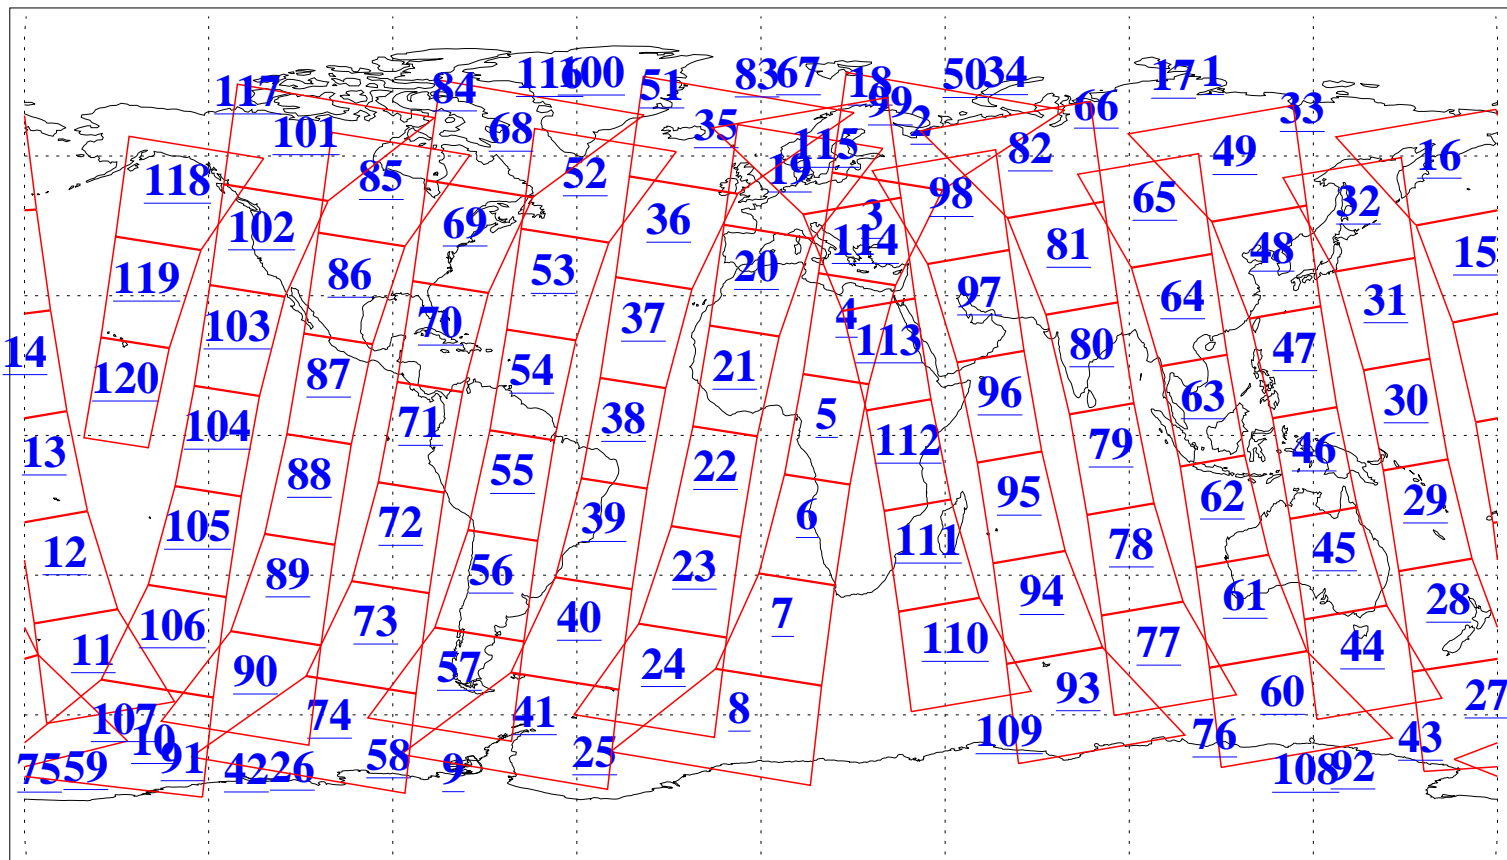

L1B Availability
AMSU Granules: 240
HSB Granules: 0
AIRS Granules: 240

13 Apr 2011
DoY 103
Aqua Day 3266
Granules: 1 to 120

Granules: 121 to 240

Legend: AMSU Available, HSB Available, AIRS Available

L1B Availability
AMSU Granules: 240
HSB Granules: 0
AIRS Granules: 240

13 Apr 2011
DoY 103
Aqua Day 3266

Ascending Granules

Descending Granules

Legend: AMSU Available, HSB Available, AIRS Available

L1B Availability
 AMSU Granules: 240
 HSB Granules: 0
 AIRS Granules: 240

13 Apr 2011
 DoY 103
 Aqua Day 3266

Northern Hemisphere Granules

Southern Hemisphere Granules

Legend: AMSU Available, HSB Available, AIRS Available