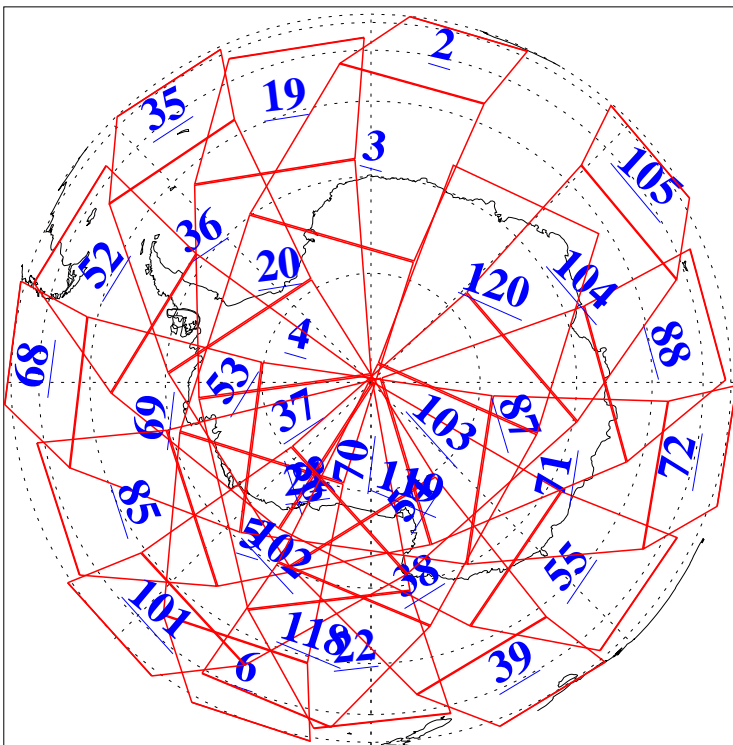

L1B Availability  
AMSU Granules: 240  
HSB Granules: 0  
AIRS Granules: 240

10 Apr 2011  
DoY 100  
Aqua Day 3263  
Granules: 1 to 120

Granules: 121 to 240

Legend: AMSU Available, HSB Available, AIRS Available

L1B Availability  
AMSU Granules: 240  
HSB Granules: 0  
AIRS Granules: 240

10 Apr 2011  
DoY 100  
Aqua Day 3263  
Ascending Granules

Descending Granules

Legend: AMSU Available, HSB Available, AIRS Available

L1B Availability  
 AMSU Granules: 240  
 HSB Granules: 0  
 AIRS Granules: 240

10 Apr 2011  
 DoY 100  
 Aqua Day 3263

Northern Hemisphere Granules

Southern Hemisphere Granules

Legend: AMSU Available, HSB Available, AIRS Available