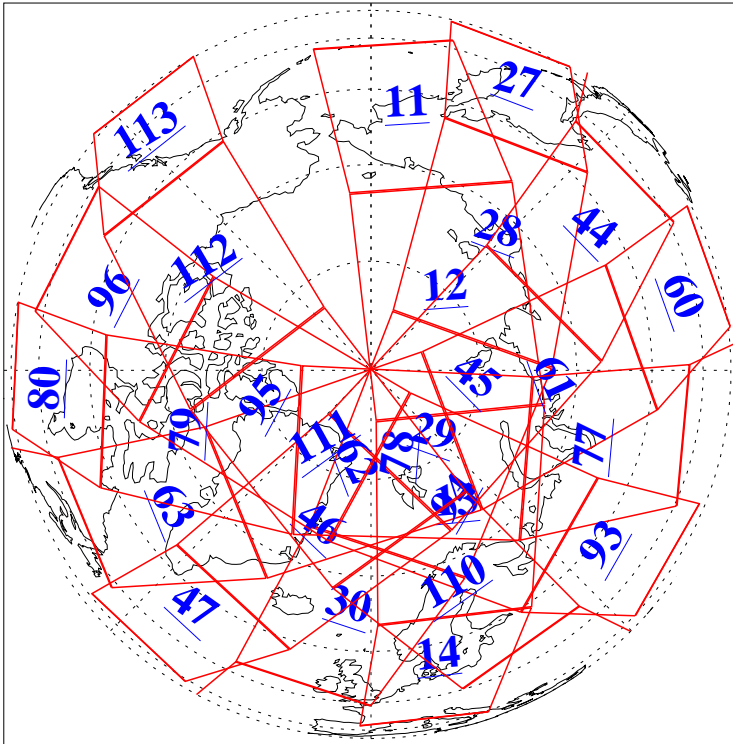

L1B Availability  
AMSU Granules: 240  
HSB Granules: 0  
AIRS Granules: 240

10 Apr 2011  
DoY 100  
Aqua Day 3263  
Granules: 1 to 120

Granules: 121 to 240

Legend: AMSU Available, HSB Available, AIRS Available

L1B Availability  
AMSU Granules: 240  
HSB Granules: 0  
AIRS Granules: 240

10 Apr 2011  
DoY 100  
Aqua Day 3263  
Ascending Granules

Descending Granules

Legend: AMSU Available, HSB Available, AIRS Available

L1B Availability  
 AMSU Granules: 240  
 HSB Granules: 0  
 AIRS Granules: 240

10 Apr 2011  
 DoY 100  
 Aqua Day 3263

Northern Hemisphere Granules

Southern Hemisphere Granules

Legend: AMSU Available, HSB Available, AIRS Available