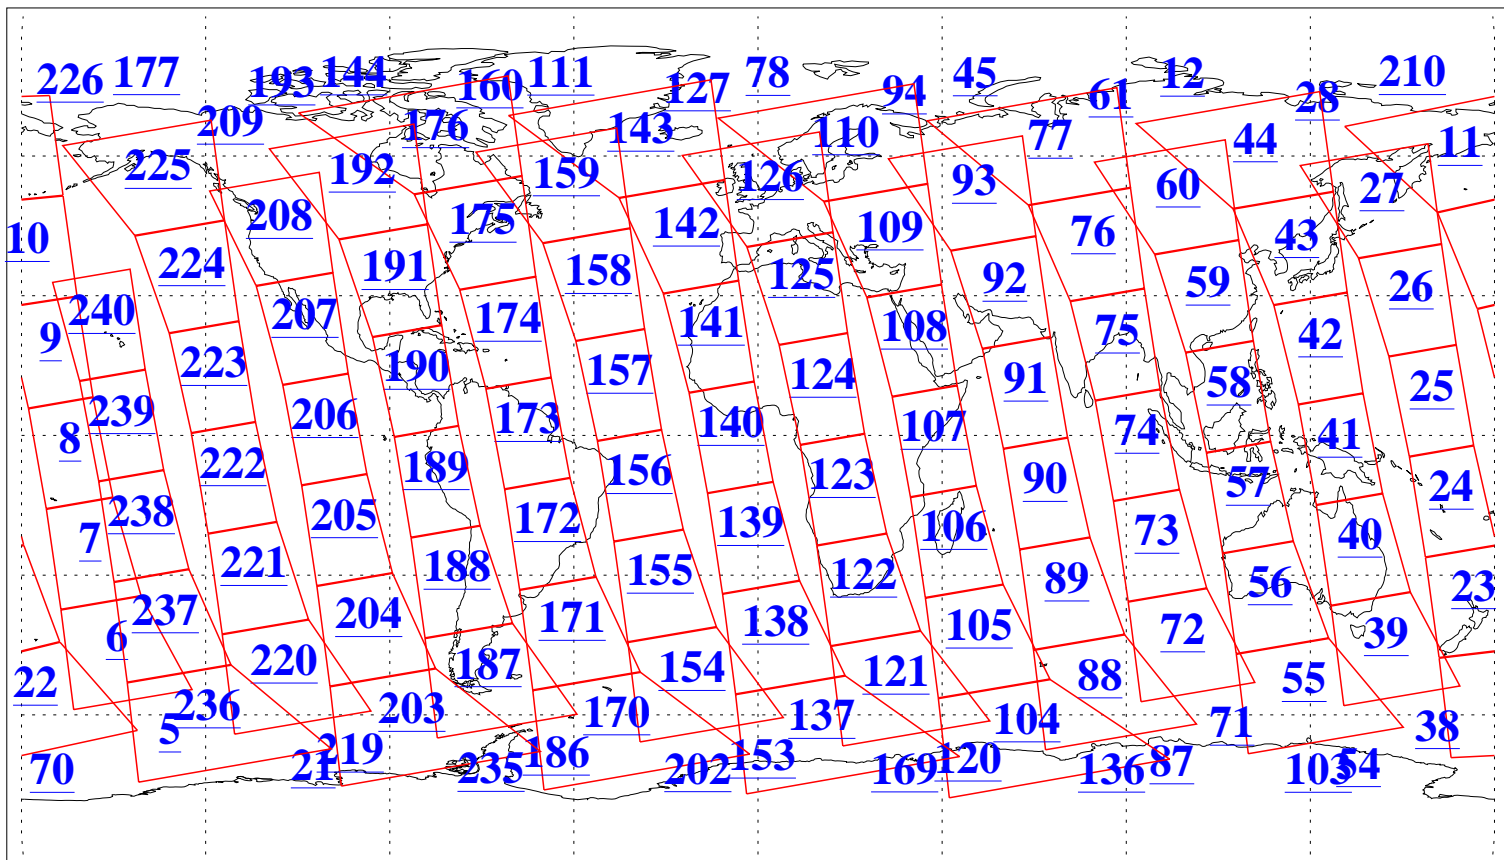

L1B Availability  
AMSU Granules: 240  
HSB Granules: 0  
AIRS Granules: 240

10 Apr 2011  
DoY 100  
Aqua Day 3263  
Granules: 1 to 120

Granules: 121 to 240

Legend: AMSU Available, HSB Available, AIRS Available

L1B Availability  
AMSU Granules: 240  
HSB Granules: 0  
AIRS Granules: 240

10 Apr 2011  
DoY 100  
Aqua Day 3263  
Ascending Granules

Descending Granules

Legend: AMSU Available, HSB Available, AIRS Available

L1B Availability  
 AMSU Granules: 240  
 HSB Granules: 0  
 AIRS Granules: 240

10 Apr 2011  
 DoY 100  
 Aqua Day 3263

Northern Hemisphere Granules

Southern Hemisphere Granules

Legend: AMSU Available, HSB Available, AIRS Available