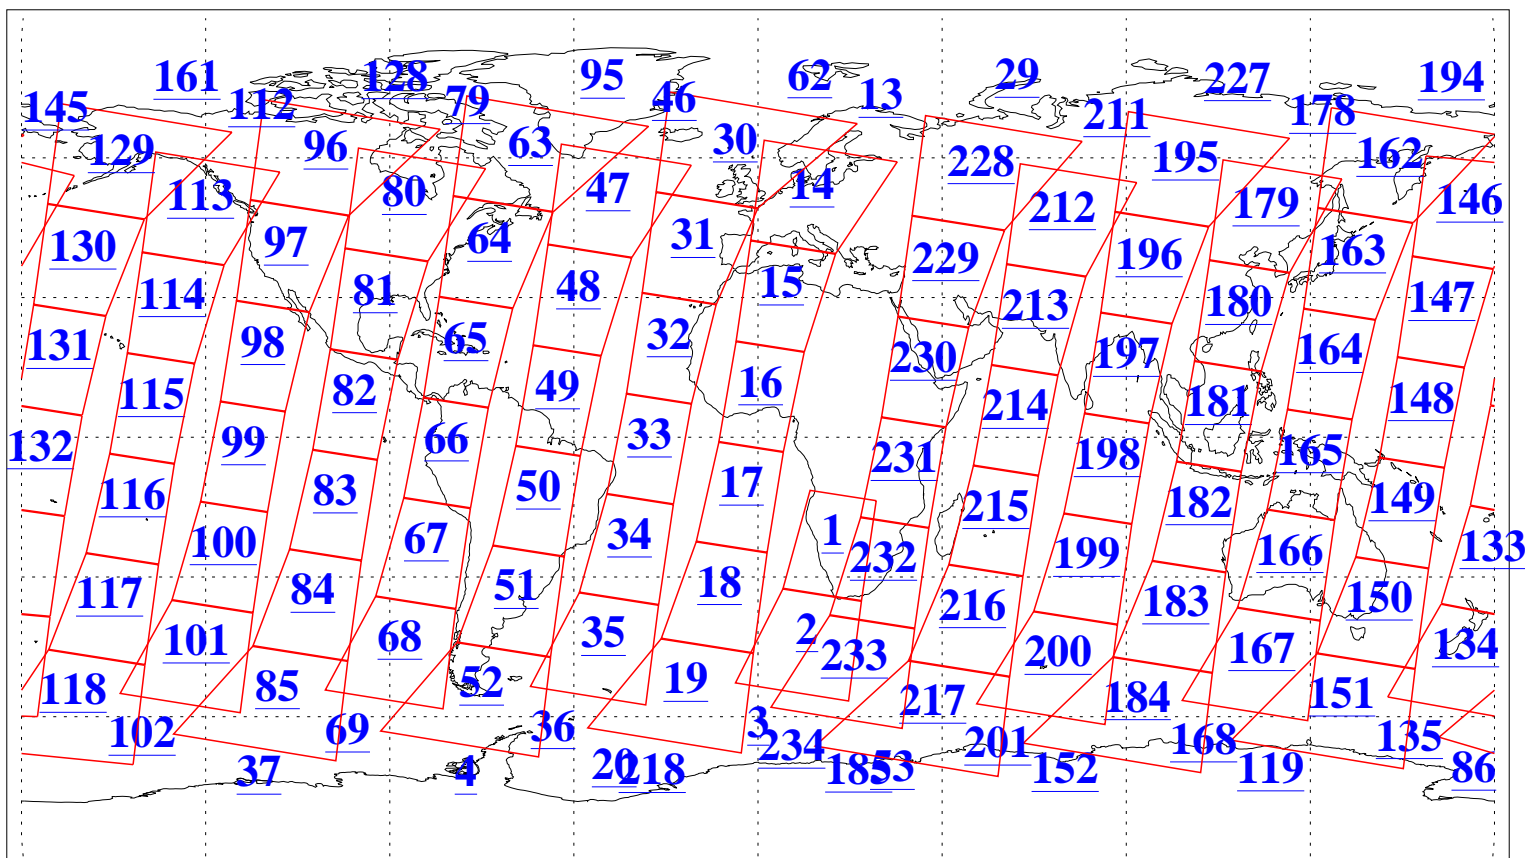

L1B Availability  
AMSU Granules: 240  
HSB Granules: 0  
AIRS Granules: 240

10 Apr 2011  
DoY 100  
Aqua Day 3263  
Granules: 1 to 120

Granules: 121 to 240

Legend: AMSU Available, HSB Available, AIRS Available

L1B Availability  
AMSU Granules: 240  
HSB Granules: 0  
AIRS Granules: 240

10 Apr 2011  
DoY 100  
Aqua Day 3263  
Ascending Granules

Descending Granules

Legend: AMSU Available, HSB Available, AIRS Available

L1B Availability  
 AMSU Granules: 240  
 HSB Granules: 0  
 AIRS Granules: 240

10 Apr 2011  
 DoY 100  
 Aqua Day 3263

Northern Hemisphere Granules

Southern Hemisphere Granules

Legend: AMSU Available, HSB Available, AIRS Available