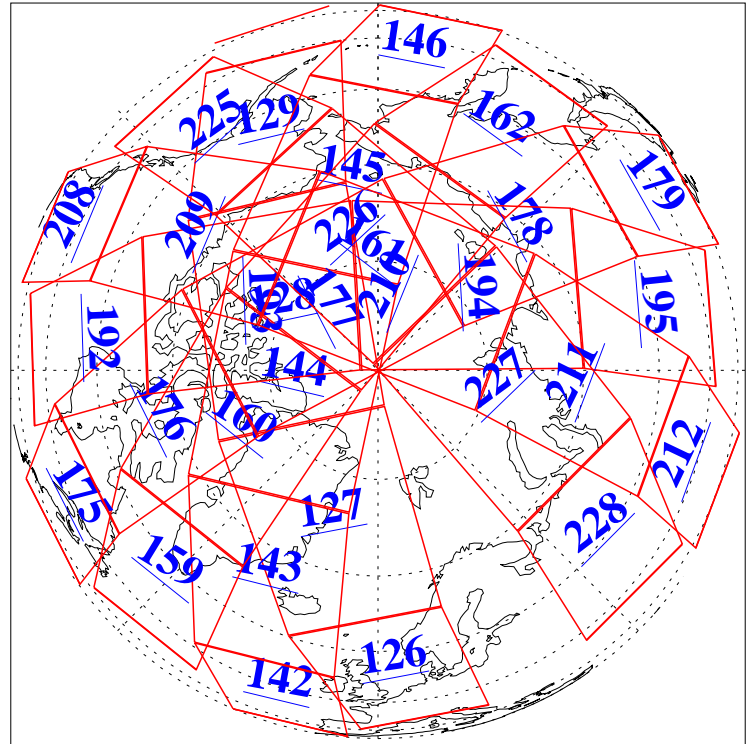

L1B Availability  
AMSU Granules: 240  
HSB Granules: 0  
AIRS Granules: 240

10 Apr 2011  
DoY 100  
Aqua Day 3263  
Ascending Granules

Descending Granules

Legend: AMSU Available, HSB Available, AIRS Available

L1B Availability  
 AMSU Granules: 240  
 HSB Granules: 0  
 AIRS Granules: 240

10 Apr 2011  
 DoY 100  
 Aqua Day 3263

Northern Hemisphere Granules

Southern Hemisphere Granules

Legend: AMSU Available, HSB Available, AIRS Available