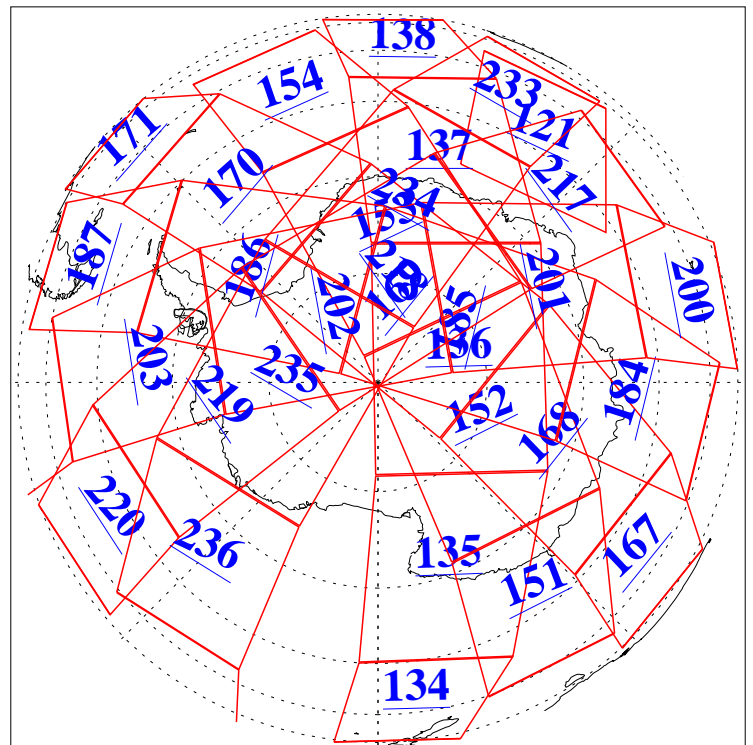

L1B Availability  
AMSU Granules: 240  
HSB Granules: 0  
AIRS Granules: 240

10 Apr 2011  
DoY 100  
Aqua Day 3263  
Granules: 1 to 120

Granules: 121 to 240

Legend: AMSU Available, HSB Available, AIRS Available

L1B Availability  
AMSU Granules: 240  
HSB Granules: 0  
AIRS Granules: 240

10 Apr 2011  
DoY 100  
Aqua Day 3263  
Ascending Granules

Descending Granules

Legend: AMSU Available, HSB Available, AIRS Available

L1B Availability  
 AMSU Granules: 240  
 HSB Granules: 0  
 AIRS Granules: 240

10 Apr 2011  
 DoY 100  
 Aqua Day 3263

Northern Hemisphere Granules

Southern Hemisphere Granules

Legend: AMSU Available, HSB Available, AIRS Available