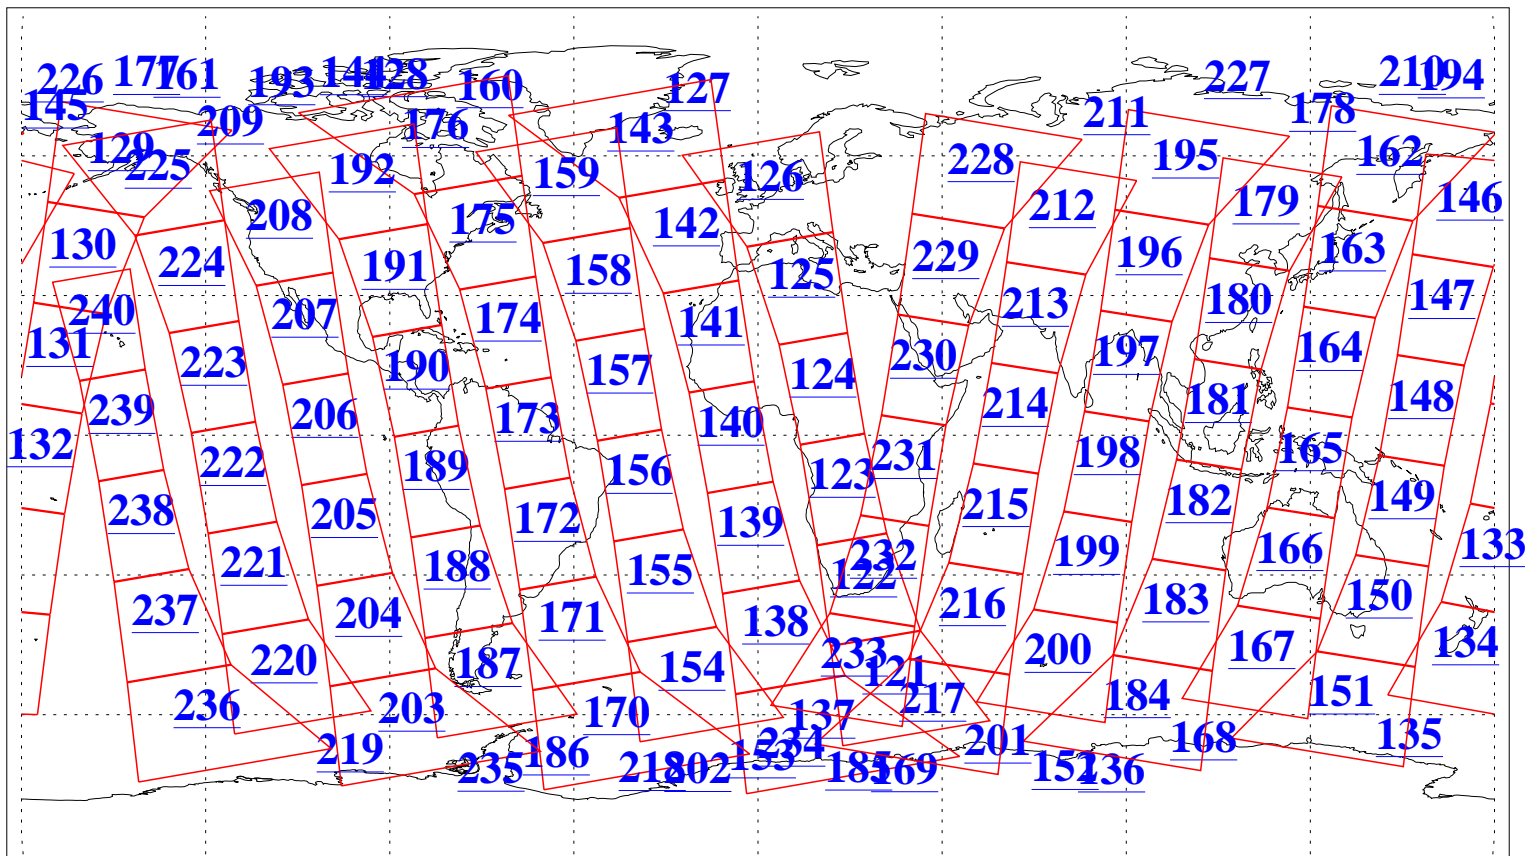

L1B Availability  
AMSU Granules: 240  
HSB Granules: 0  
AIRS Granules: 240

10 Apr 2011  
DoY 100  
Aqua Day 3263  
Granules: 1 to 120

Granules: 121 to 240

Legend: AMSU Available, HSB Available, AIRS Available

L1B Availability  
AMSU Granules: 240  
HSB Granules: 0  
AIRS Granules: 240

10 Apr 2011  
DoY 100  
Aqua Day 3263  
Ascending Granules

Descending Granules

Legend: AMSU Available, HSB Available, AIRS Available

L1B Availability  
 AMSU Granules: 240  
 HSB Granules: 0  
 AIRS Granules: 240

10 Apr 2011  
 DoY 100  
 Aqua Day 3263

Northern Hemisphere Granules

Southern Hemisphere Granules

Legend: AMSU Available, HSB Available, AIRS Available