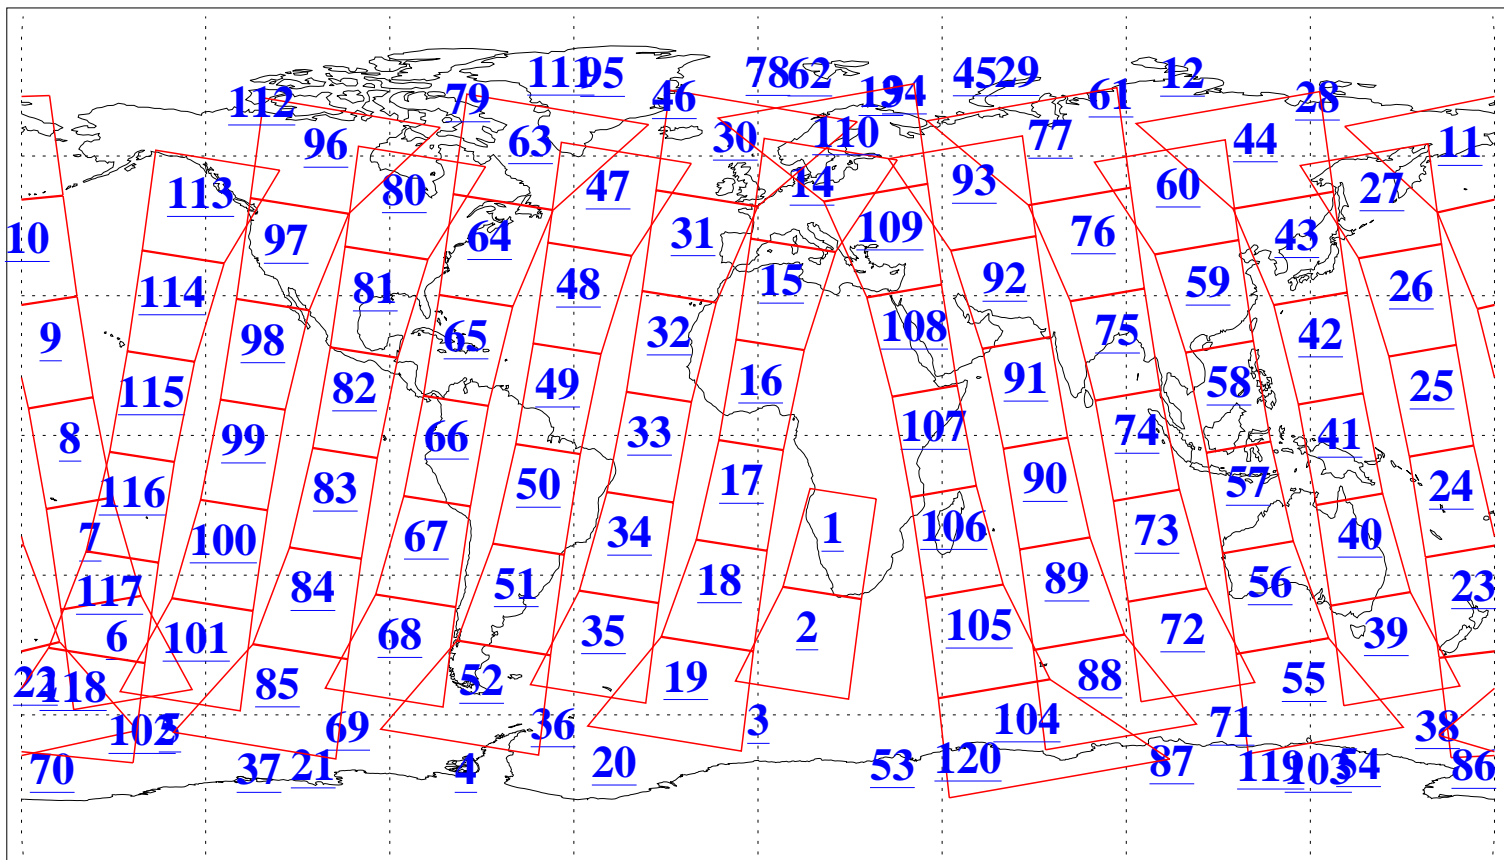

L1B Availability  
AMSU Granules: 240  
HSB Granules: 0  
AIRS Granules: 240

10 Apr 2011  
DoY 100  
Aqua Day 3263  
Granules: 1 to 120

Granules: 121 to 240

Legend: AMSU Available, HSB Available, AIRS Available

L1B Availability  
AMSU Granules: 240  
HSB Granules: 0  
AIRS Granules: 240

10 Apr 2011  
DoY 100  
Aqua Day 3263  
Ascending Granules

Descending Granules

Legend: AMSU Available, HSB Available, AIRS Available

L1B Availability  
 AMSU Granules: 240  
 HSB Granules: 0  
 AIRS Granules: 240

10 Apr 2011  
 DoY 100  
 Aqua Day 3263

Northern Hemisphere Granules

Southern Hemisphere Granules

Legend: AMSU Available, HSB Available, AIRS Available