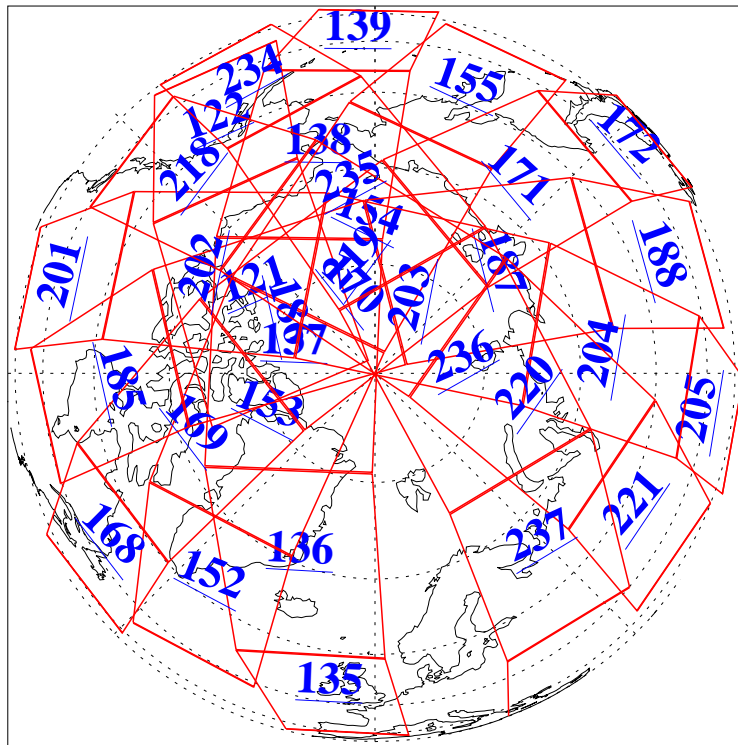

L1B Availability
AMSU Granules: 240
HSB Granules: 0
AIRS Granules: 240

9 Apr 2011
DoY 99
Aqua Day 3262
Granules: 1 to 120

Granules: 121 to 240

Legend: AMSU Available, HSB Available, AIRS Available

L1B Availability
AMSU Granules: 240
HSB Granules: 0
AIRS Granules: 240

9 Apr 2011
DoY 99
Aqua Day 3262
Ascending Granules

Descending Granules

Legend: AMSU Available, HSB Available, AIRS Available

L1B Availability
 AMSU Granules: 240
 HSB Granules: 0
 AIRS Granules: 240

9 Apr 2011
 DoY 99
 Aqua Day 3262

Northern Hemisphere Granules

Southern Hemisphere Granules

Legend: AMSU Available, HSB Available, AIRS Available