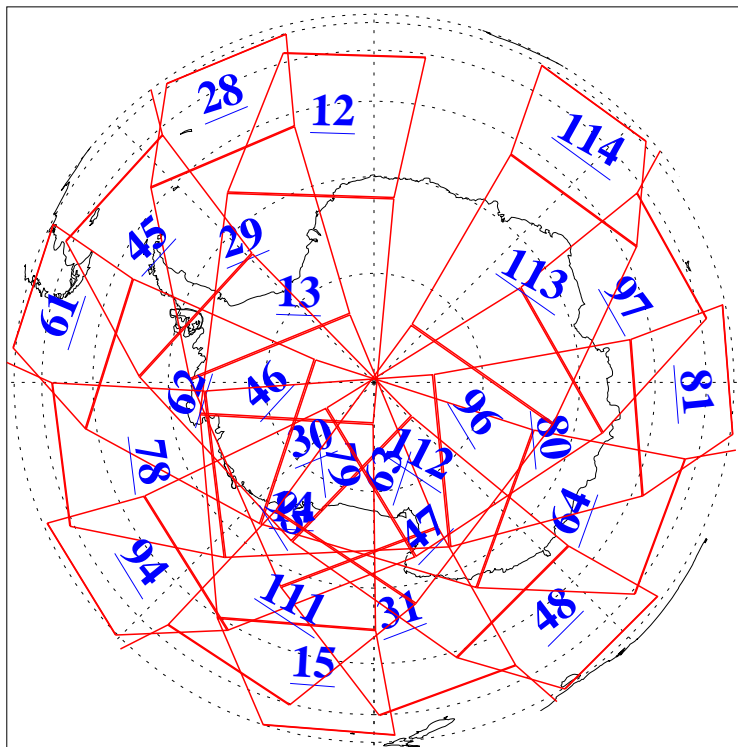

L1B Availability
AMSU Granules: 240
HSB Granules: 0
AIRS Granules: 240

9 Apr 2011
DoY 99
Aqua Day 3262
Granules: 1 to 120

Granules: 121 to 240

Legend: AMSU Available, HSB Available, AIRS Available

L1B Availability
AMSU Granules: 240
HSB Granules: 0
AIRS Granules: 240

9 Apr 2011
DoY 99
Aqua Day 3262
Ascending Granules

Descending Granules

Legend: AMSU Available, HSB Available, AIRS Available

L1B Availability
 AMSU Granules: 240
 HSB Granules: 0
 AIRS Granules: 240

9 Apr 2011
 DoY 99
 Aqua Day 3262

Northern Hemisphere Granules

Southern Hemisphere Granules

Legend: AMSU Available, HSB Available, AIRS Available