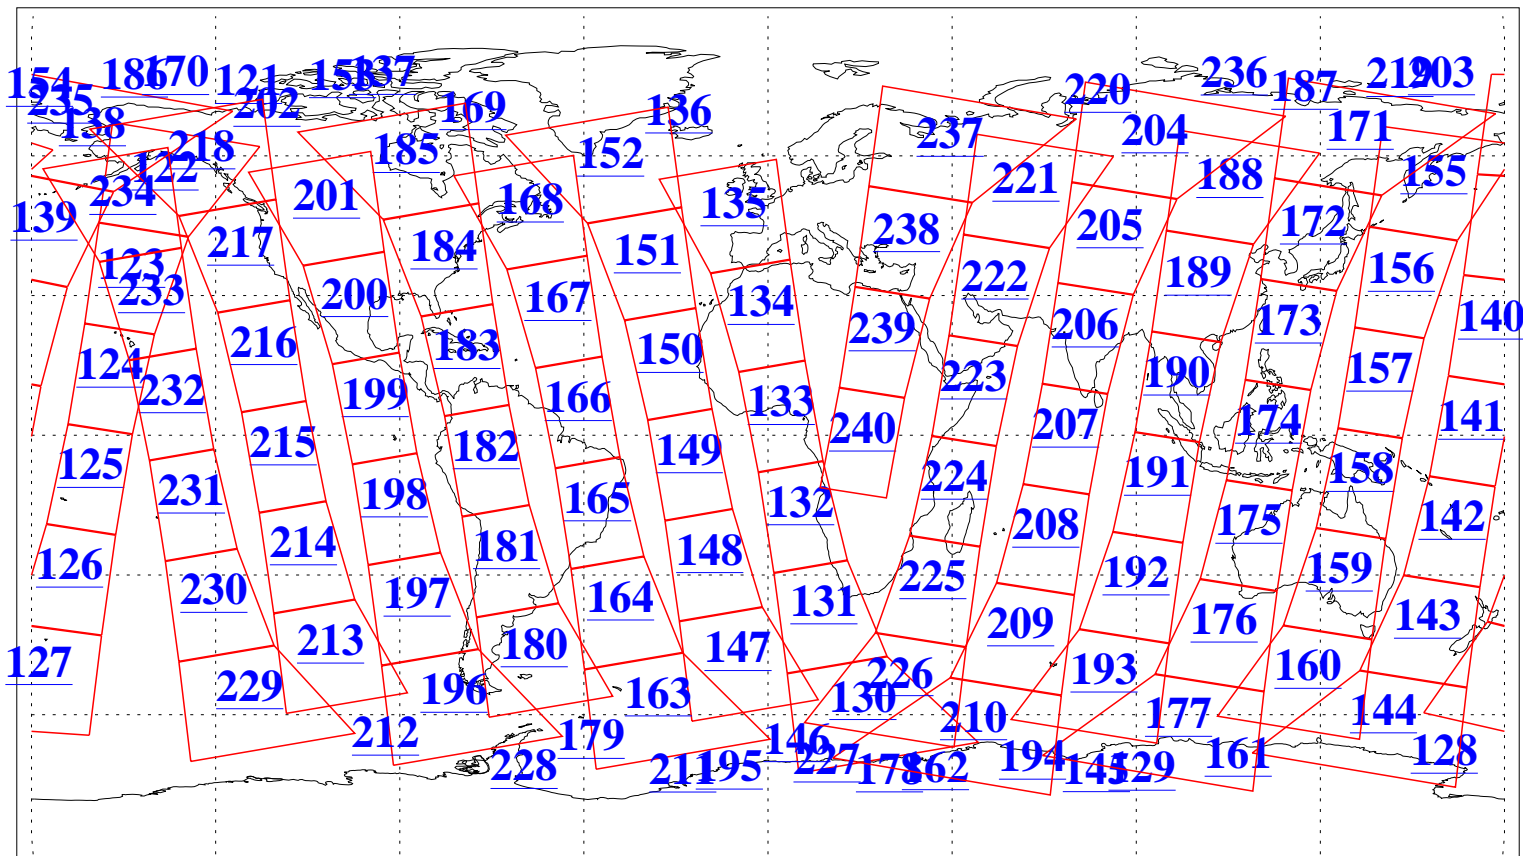

L1B Availability
AMSU Granules: 240
HSB Granules: 0
AIRS Granules: 240

9 Apr 2011
DoY 99
Aqua Day 3262
Granules: 1 to 120

Granules: 121 to 240

Legend: AMSU Available, HSB Available, AIRS Available

L1B Availability
AMSU Granules: 240
HSB Granules: 0
AIRS Granules: 240

9 Apr 2011
DoY 99
Aqua Day 3262
Ascending Granules

Descending Granules

Legend: AMSU Available, HSB Available, AIRS Available

L1B Availability
 AMSU Granules: 240
 HSB Granules: 0
 AIRS Granules: 240

9 Apr 2011
 DoY 99
 Aqua Day 3262

Northern Hemisphere Granules

Southern Hemisphere Granules

Legend: AMSU Available, HSB Available, AIRS Available