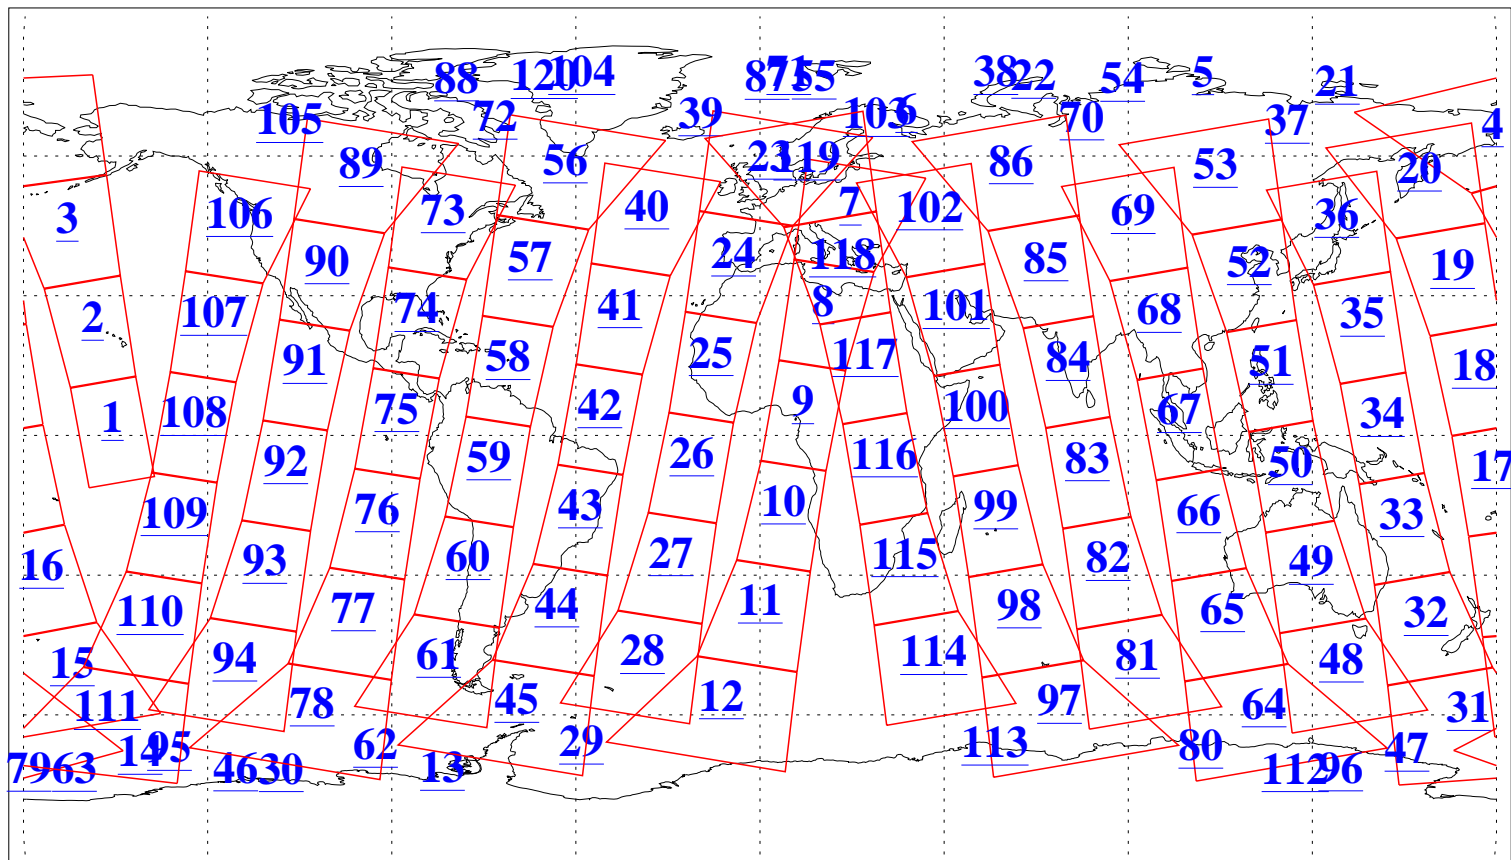

L1B Availability
AMSU Granules: 240
HSB Granules: 0
AIRS Granules: 240

9 Apr 2011
DoY 99
Aqua Day 3262
Granules: 1 to 120

Granules: 121 to 240

Legend: AMSU Available, HSB Available, AIRS Available

L1B Availability
AMSU Granules: 240
HSB Granules: 0
AIRS Granules: 240

9 Apr 2011
DoY 99
Aqua Day 3262
Ascending Granules

Descending Granules

Legend: AMSU Available, HSB Available, AIRS Available

L1B Availability
 AMSU Granules: 240
 HSB Granules: 0
 AIRS Granules: 240

9 Apr 2011
 DoY 99
 Aqua Day 3262

Northern Hemisphere Granules

Southern Hemisphere Granules

Legend: AMSU Available, HSB Available, AIRS Available