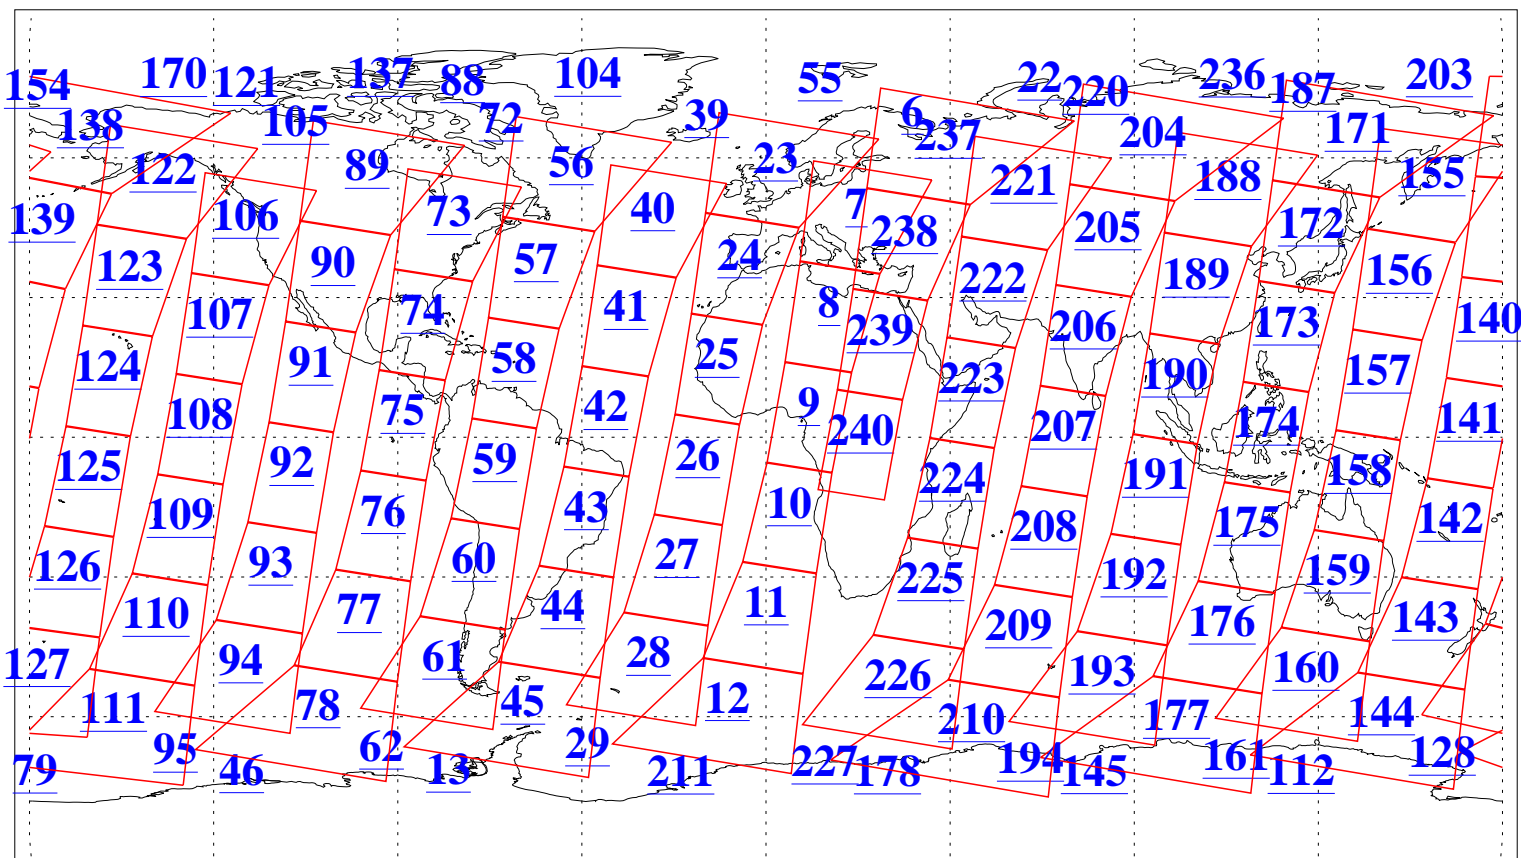

L1B Availability
AMSU Granules: 240
HSB Granules: 0
AIRS Granules: 240

9 Apr 2011
DoY 99
Aqua Day 3262
Granules: 1 to 120

Granules: 121 to 240

Legend: AMSU Available, HSB Available, AIRS Available

L1B Availability
AMSU Granules: 240
HSB Granules: 0
AIRS Granules: 240

9 Apr 2011
DoY 99
Aqua Day 3262
Ascending Granules

Descending Granules

Legend: AMSU Available, HSB Available, AIRS Available

L1B Availability
 AMSU Granules: 240
 HSB Granules: 0
 AIRS Granules: 240

9 Apr 2011
 DoY 99
 Aqua Day 3262

Northern Hemisphere Granules

Southern Hemisphere Granules

Legend: AMSU Available, HSB Available, AIRS Available