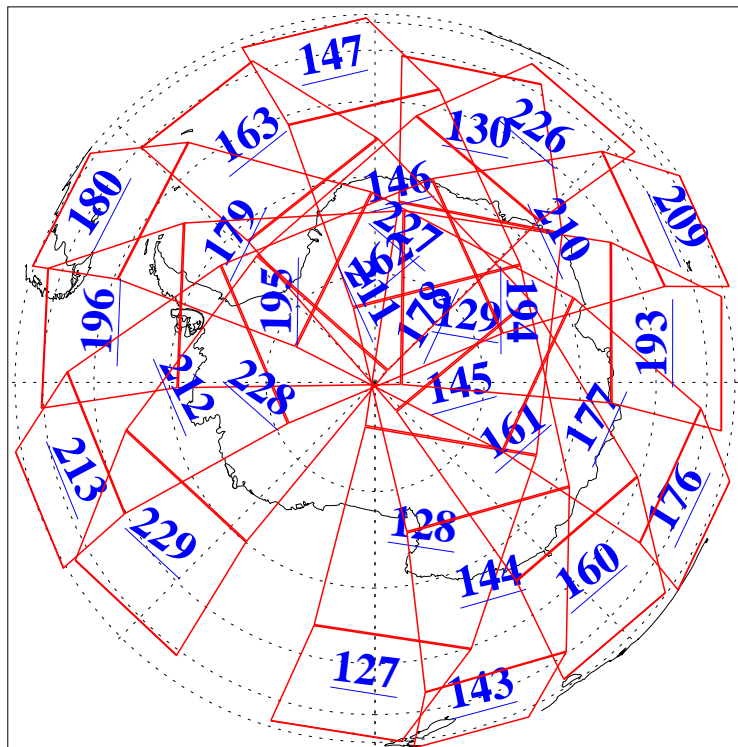

L1B Availability
AMSU Granules: 240
HSB Granules: 0
AIRS Granules: 240

9 Apr 2011
DoY 99
Aqua Day 3262
Granules: 1 to 120

Granules: 121 to 240

Legend: AMSU Available, HSB Available, AIRS Available

L1B Availability
AMSU Granules: 240
HSB Granules: 0
AIRS Granules: 240

9 Apr 2011
DoY 99
Aqua Day 3262
Ascending Granules

Descending Granules

Legend: AMSU Available, HSB Available, AIRS Available

L1B Availability
 AMSU Granules: 240
 HSB Granules: 0
 AIRS Granules: 240

9 Apr 2011
 DoY 99
 Aqua Day 3262

Northern Hemisphere Granules

Southern Hemisphere Granules

Legend: AMSU Available, HSB Available, AIRS Available