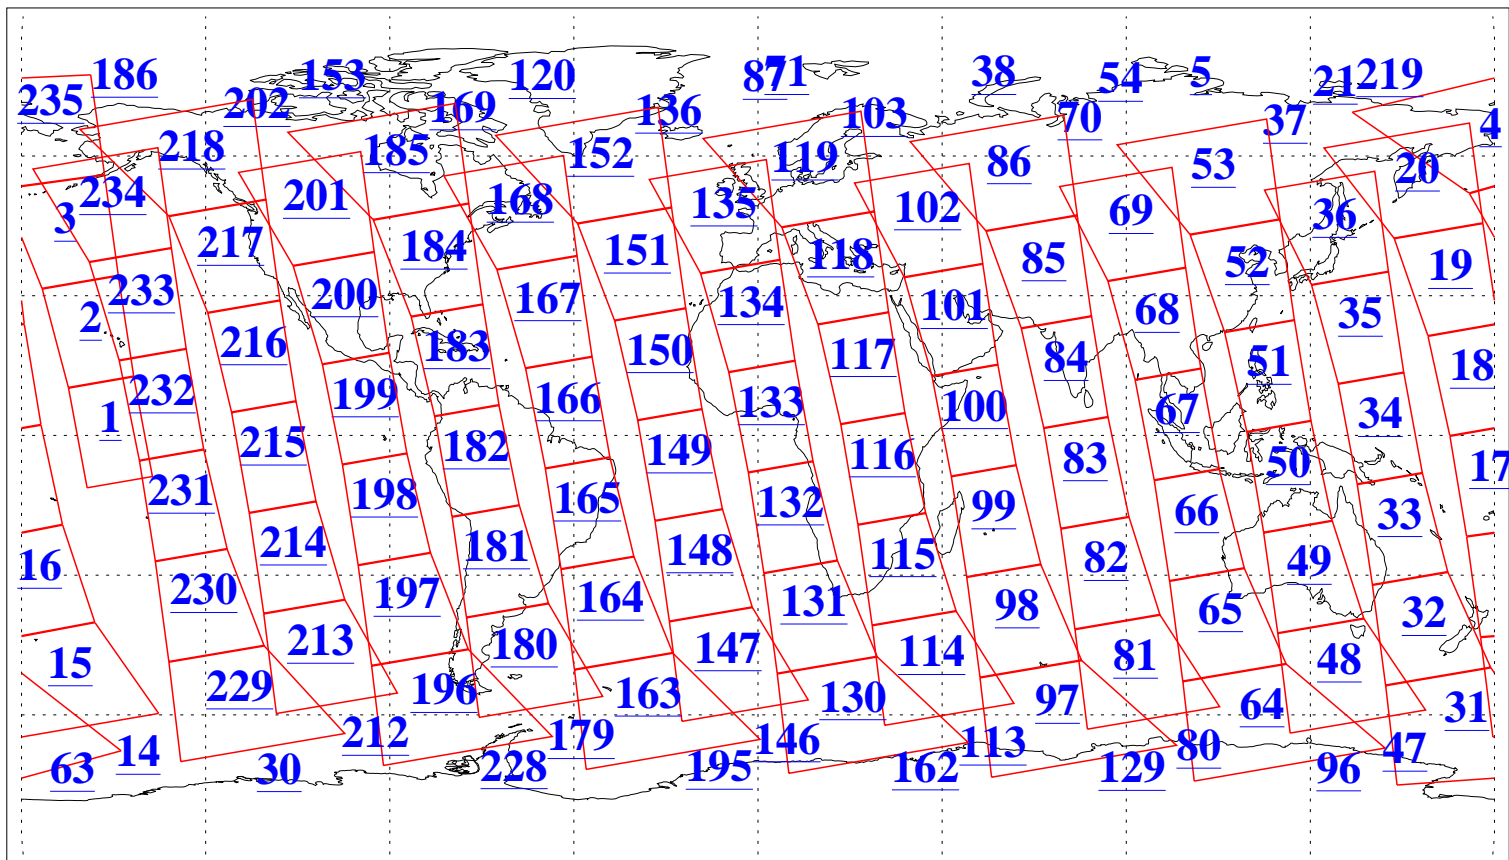

L1B Availability
AMSU Granules: 240
HSB Granules: 0
AIRS Granules: 240

9 Apr 2011
DoY 99
Aqua Day 3262
Granules: 1 to 120

Granules: 121 to 240

Legend: AMSU Available, HSB Available, AIRS Available

L1B Availability
AMSU Granules: 240
HSB Granules: 0
AIRS Granules: 240

9 Apr 2011
DoY 99
Aqua Day 3262
Ascending Granules

Descending Granules

Legend: AMSU Available, HSB Available, AIRS Available

L1B Availability
 AMSU Granules: 240
 HSB Granules: 0
 AIRS Granules: 240

9 Apr 2011
 DoY 99
 Aqua Day 3262

Northern Hemisphere Granules

Southern Hemisphere Granules

Legend: AMSU Available, HSB Available, AIRS Available