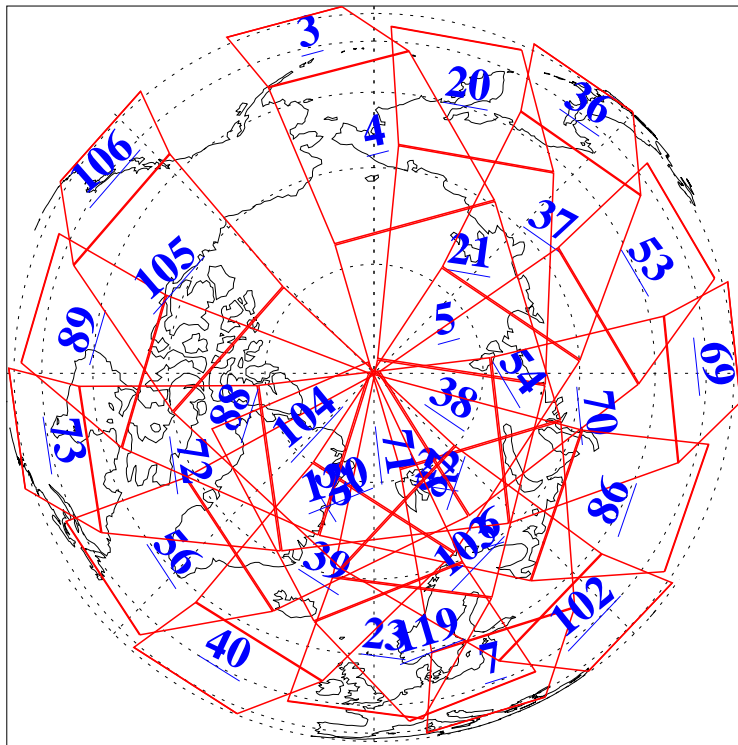

L1B Availability
AMSU Granules: 240
HSB Granules: 0
AIRS Granules: 240

9 Apr 2011
DoY 99
Aqua Day 3262
Granules: 1 to 120

Granules: 121 to 240

Legend: AMSU Available, HSB Available, AIRS Available

L1B Availability
AMSU Granules: 240
HSB Granules: 0
AIRS Granules: 240

9 Apr 2011
DoY 99
Aqua Day 3262
Ascending Granules

Descending Granules

Legend: AMSU Available, HSB Available, AIRS Available

L1B Availability
 AMSU Granules: 240
 HSB Granules: 0
 AIRS Granules: 240

9 Apr 2011
 DoY 99
 Aqua Day 3262

Northern Hemisphere Granules

Southern Hemisphere Granules

Legend: AMSU Available, HSB Available, AIRS Available