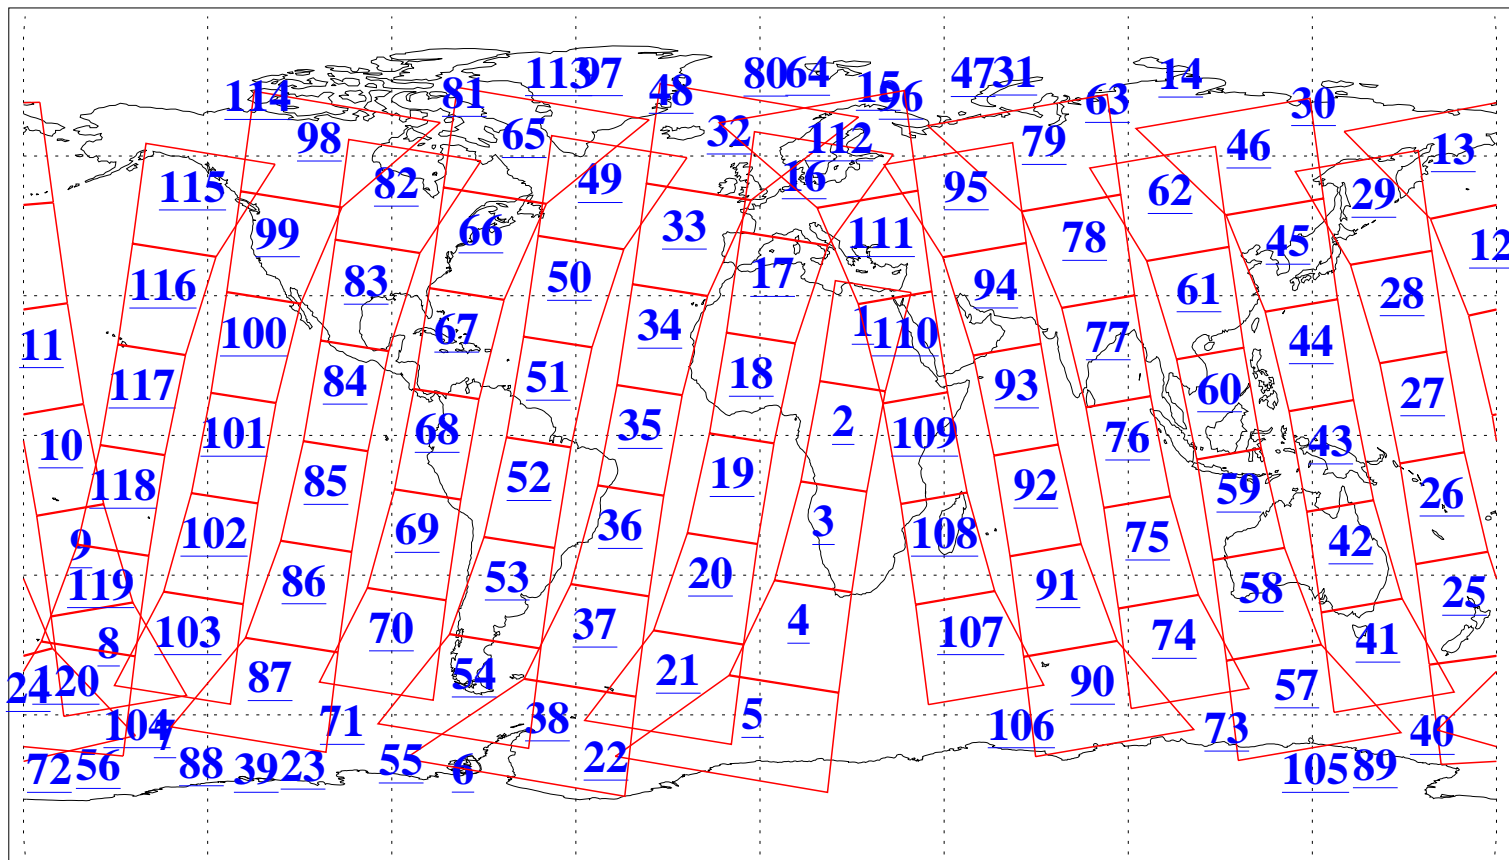

L1B Availability
AMSU Granules: 240
HSB Granules: 0
AIRS Granules: 240

8 Apr 2011
DoY 98
Aqua Day 3261
Granules: 1 to 120

Granules: 121 to 240

Legend: AMSU Available, HSB Available, AIRS Available

L1B Availability
AMSU Granules: 240
HSB Granules: 0
AIRS Granules: 240

8 Apr 2011
DoY 98
Aqua Day 3261
Ascending Granules

Descending Granules

Legend: AMSU Available, HSB Available, AIRS Available

L1B Availability
 AMSU Granules: 240
 HSB Granules: 0
 AIRS Granules: 240

8 Apr 2011
 DoY 98
 Aqua Day 3261

Northern Hemisphere Granules

Southern Hemisphere Granules

Legend: AMSU Available, HSB Available, AIRS Available