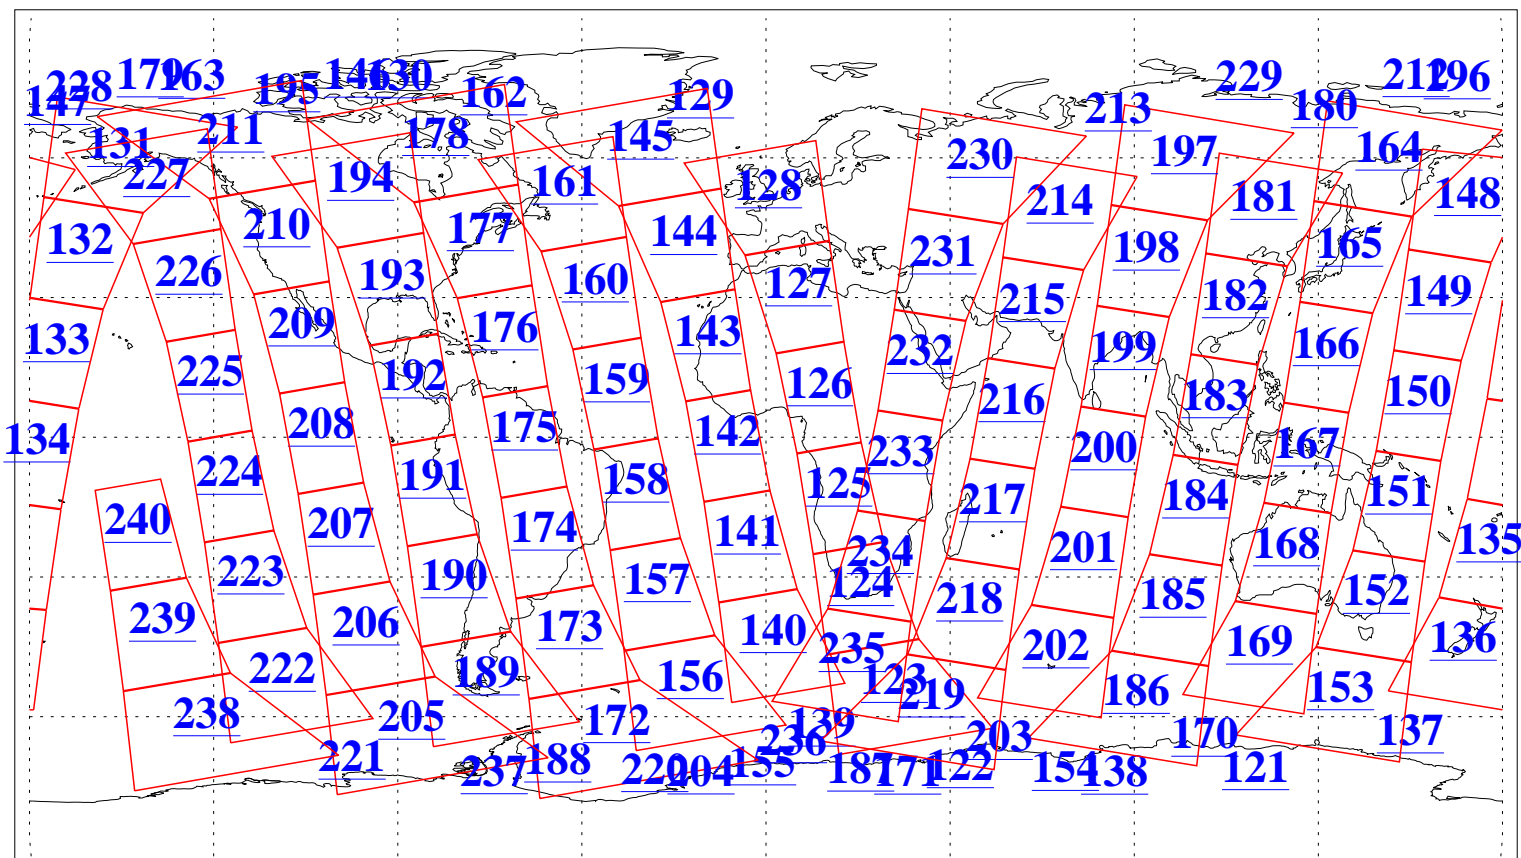

L1B Availability
AMSU Granules: 240
HSB Granules: 0
AIRS Granules: 240

8 Apr 2011
DoY 98
Aqua Day 3261
Granules: 1 to 120

Granules: 121 to 240

Legend: AMSU Available, HSB Available, AIRS Available

L1B Availability
AMSU Granules: 240
HSB Granules: 0
AIRS Granules: 240

8 Apr 2011
DoY 98
Aqua Day 3261
Ascending Granules

Descending Granules

Legend: AMSU Available, HSB Available, AIRS Available

L1B Availability
 AMSU Granules: 240
 HSB Granules: 0
 AIRS Granules: 240

8 Apr 2011
 DoY 98
 Aqua Day 3261

Northern Hemisphere Granules

Southern Hemisphere Granules

Legend: AMSU Available, HSB Available, AIRS Available