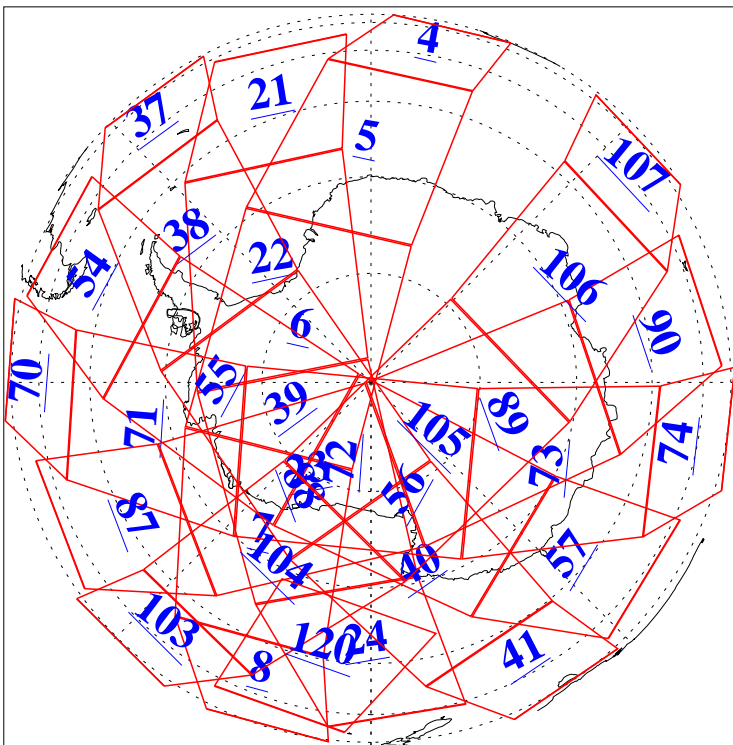

L1B Availability
AMSU Granules: 240
HSB Granules: 0
AIRS Granules: 240

8 Apr 2011
DoY 98
Aqua Day 3261
Granules: 1 to 120

Granules: 121 to 240

Legend: AMSU Available, HSB Available, AIRS Available

L1B Availability
AMSU Granules: 240
HSB Granules: 0
AIRS Granules: 240

8 Apr 2011
DoY 98
Aqua Day 3261
Ascending Granules

Descending Granules

Legend: AMSU Available, HSB Available, AIRS Available

L1B Availability
 AMSU Granules: 240
 HSB Granules: 0
 AIRS Granules: 240

8 Apr 2011
 DoY 98
 Aqua Day 3261

Northern Hemisphere Granules

Southern Hemisphere Granules

Legend: AMSU Available, HSB Available, AIRS Available