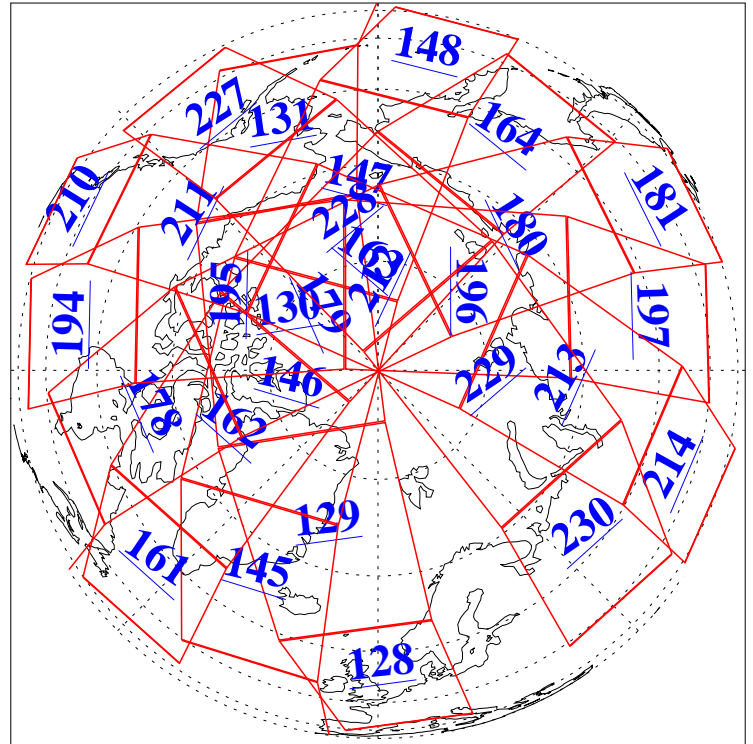

L1B Availability
AMSU Granules: 240
HSB Granules: 0
AIRS Granules: 240

8 Apr 2011
DoY 98
Aqua Day 3261
Granules: 1 to 120

Granules: 121 to 240

Legend: AMSU Available, HSB Available, AIRS Available

L1B Availability
AMSU Granules: 240
HSB Granules: 0
AIRS Granules: 240

8 Apr 2011
DoY 98
Aqua Day 3261
Ascending Granules

Descending Granules

Legend: AMSU Available, HSB Available, AIRS Available

L1B Availability
 AMSU Granules: 240
 HSB Granules: 0
 AIRS Granules: 240

8 Apr 2011
 DoY 98
 Aqua Day 3261

Northern Hemisphere Granules

Southern Hemisphere Granules

Legend: AMSU Available, HSB Available, AIRS Available