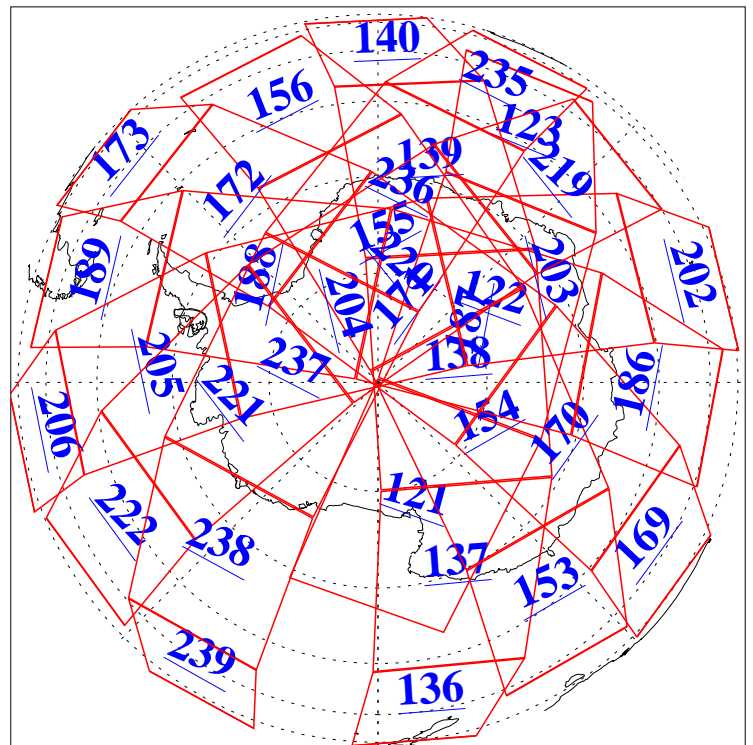

L1B Availability
AMSU Granules: 240
HSB Granules: 0
AIRS Granules: 240

8 Apr 2011
DoY 98
Aqua Day 3261
Granules: 1 to 120

Granules: 121 to 240

Legend: AMSU Available, HSB Available, AIRS Available

L1B Availability
AMSU Granules: 240
HSB Granules: 0
AIRS Granules: 240

8 Apr 2011
DoY 98
Aqua Day 3261
Ascending Granules

Descending Granules

Legend: AMSU Available, HSB Available, AIRS Available

L1B Availability
 AMSU Granules: 240
 HSB Granules: 0
 AIRS Granules: 240

8 Apr 2011
 DoY 98
 Aqua Day 3261

Northern Hemisphere Granules

Southern Hemisphere Granules

Legend: AMSU Available, HSB Available, AIRS Available