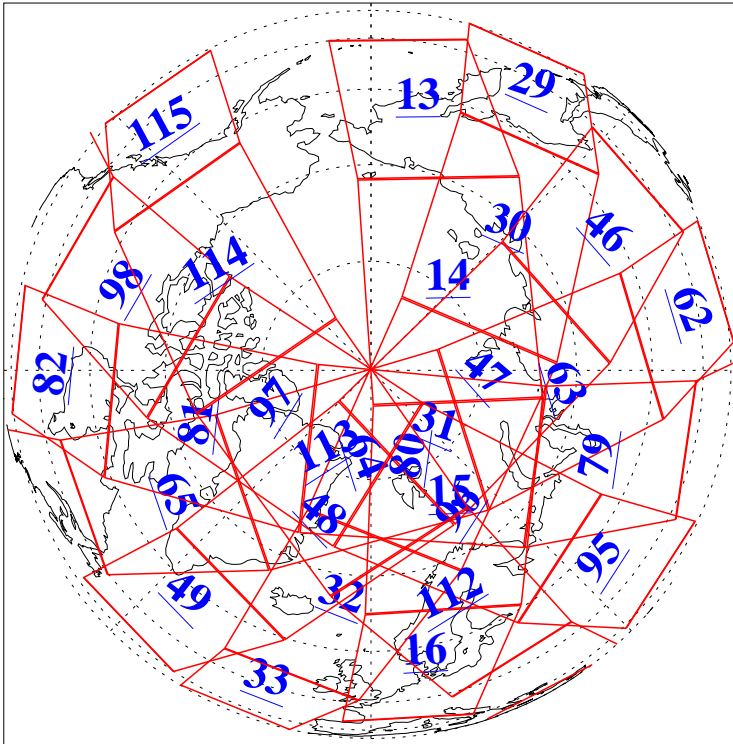

L1B Availability
AMSU Granules: 240
HSB Granules: 0
AIRS Granules: 240

8 Apr 2011
DoY 98
Aqua Day 3261
Granules: 1 to 120

Granules: 121 to 240

Legend: AMSU Available, HSB Available, AIRS Available

L1B Availability
AMSU Granules: 240
HSB Granules: 0
AIRS Granules: 240

8 Apr 2011
DoY 98
Aqua Day 3261
Ascending Granules

Descending Granules

Legend: AMSU Available, HSB Available, AIRS Available

L1B Availability
 AMSU Granules: 240
 HSB Granules: 0
 AIRS Granules: 240

8 Apr 2011
 DoY 98
 Aqua Day 3261

Northern Hemisphere Granules

Southern Hemisphere Granules

Legend: AMSU Available, HSB Available, AIRS Available