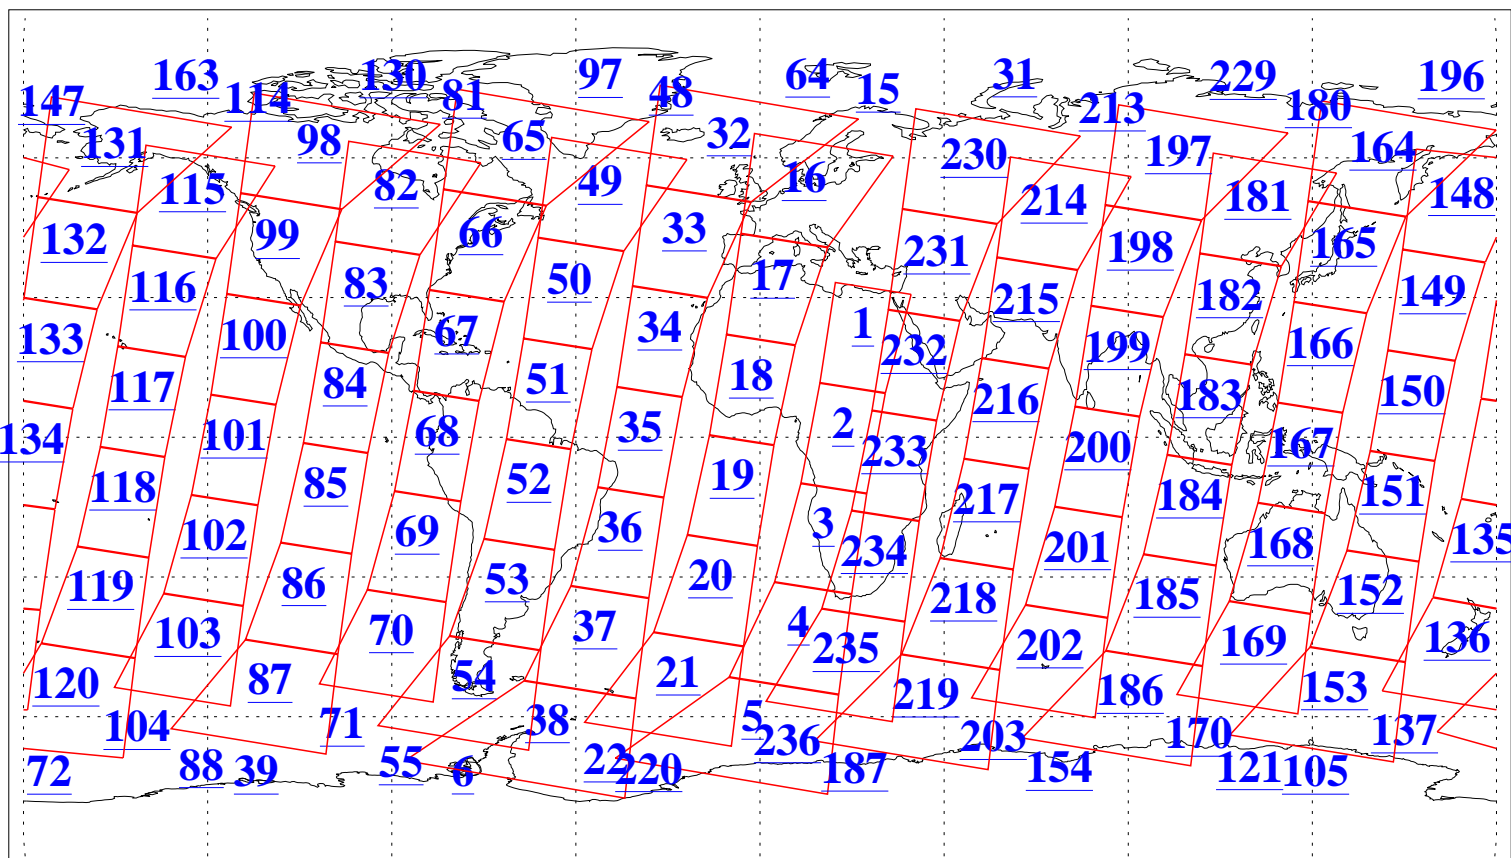

L1B Availability
AMSU Granules: 240
HSB Granules: 0
AIRS Granules: 240

8 Apr 2011
DoY 98
Aqua Day 3261
Granules: 1 to 120

Granules: 121 to 240

Legend: AMSU Available, HSB Available, AIRS Available

L1B Availability
AMSU Granules: 240
HSB Granules: 0
AIRS Granules: 240

8 Apr 2011
DoY 98
Aqua Day 3261
Ascending Granules

Descending Granules

Legend: AMSU Available, HSB Available, AIRS Available

L1B Availability
 AMSU Granules: 240
 HSB Granules: 0
 AIRS Granules: 240

8 Apr 2011
 DoY 98
 Aqua Day 3261

Northern Hemisphere Granules

Southern Hemisphere Granules

Legend: AMSU Available, HSB Available, AIRS Available