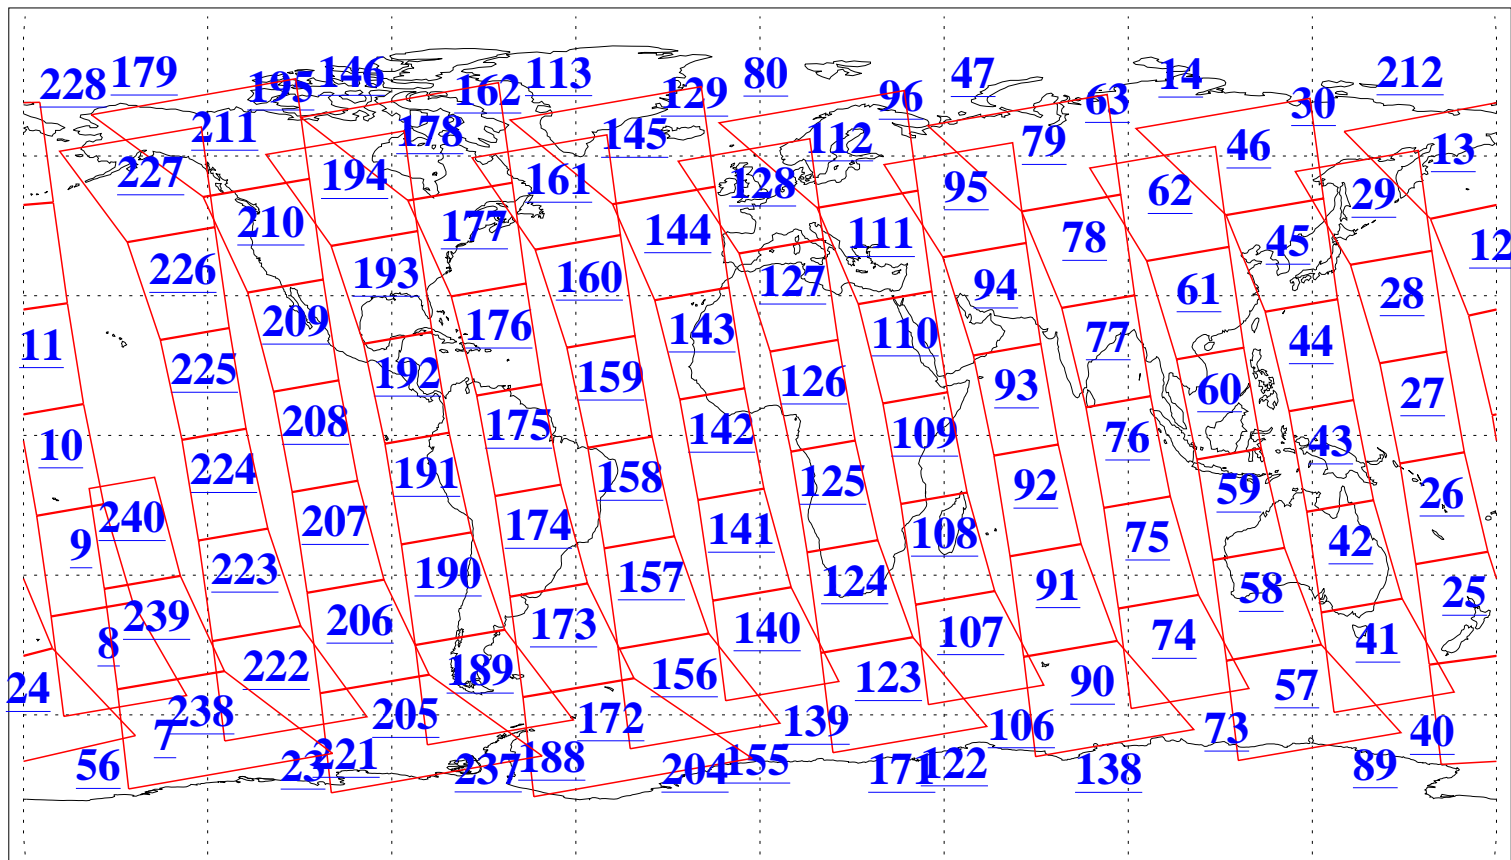

L1B Availability
AMSU Granules: 240
HSB Granules: 0
AIRS Granules: 240

8 Apr 2011
DoY 98
Aqua Day 3261
Granules: 1 to 120

Granules: 121 to 240

Legend: AMSU Available, HSB Available, AIRS Available

L1B Availability
AMSU Granules: 240
HSB Granules: 0
AIRS Granules: 240

8 Apr 2011
DoY 98
Aqua Day 3261
Ascending Granules

Descending Granules

Legend: AMSU Available, HSB Available, AIRS Available

L1B Availability
 AMSU Granules: 240
 HSB Granules: 0
 AIRS Granules: 240

8 Apr 2011
 DoY 98
 Aqua Day 3261

Northern Hemisphere Granules

Southern Hemisphere Granules

Legend: AMSU Available, HSB Available, AIRS Available