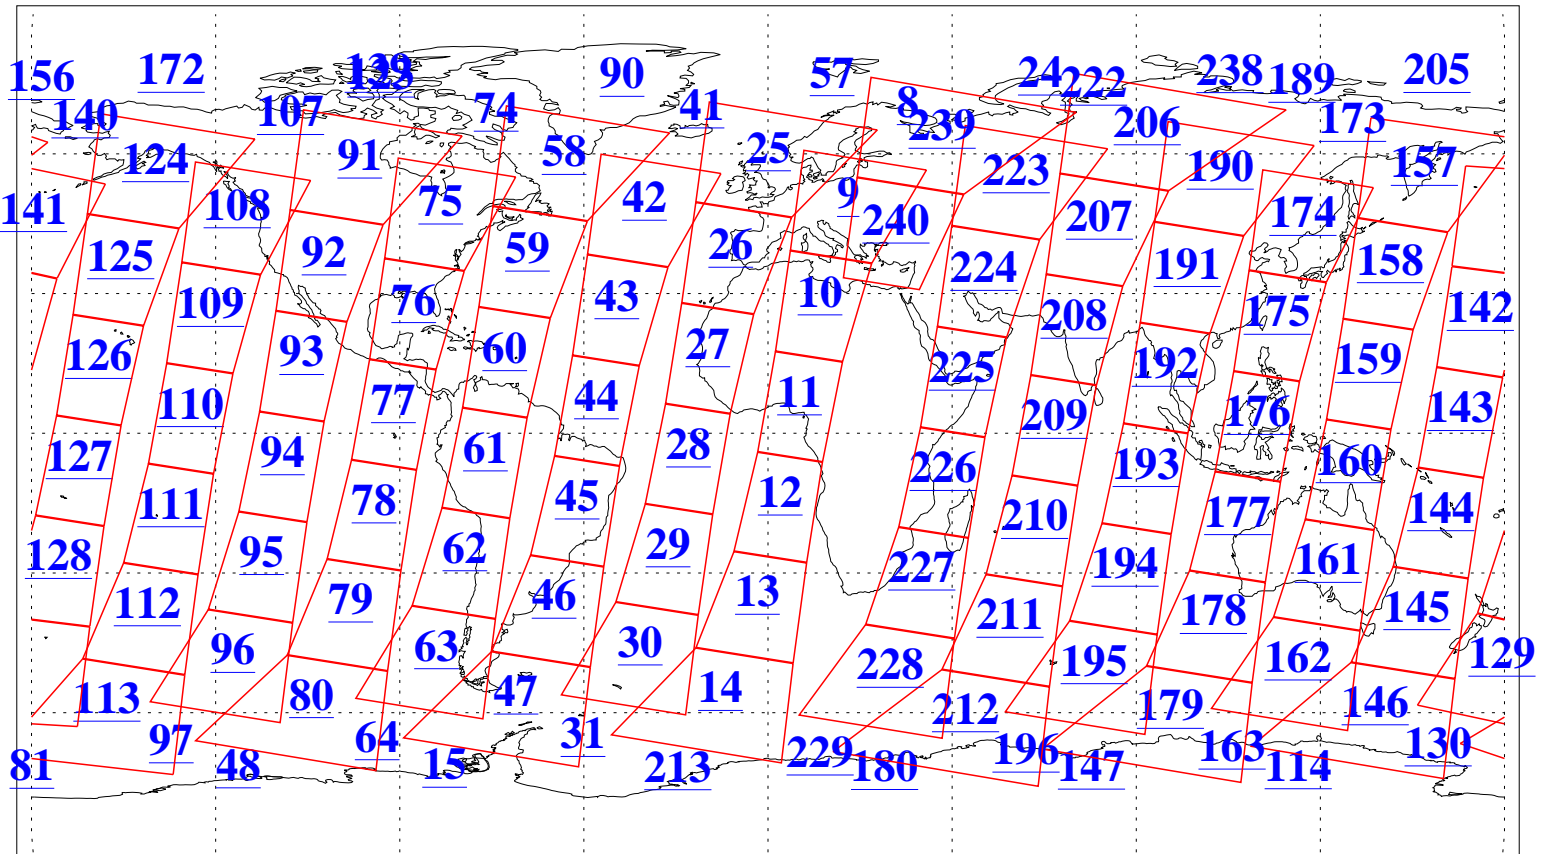

L1B Availability
AMSU Granules: 240
HSB Granules: 0
AIRS Granules: 240

7 Apr 2011
DoY 97
Aqua Day 3260
Granules: 1 to 120

Granules: 121 to 240

Legend: AMSU Available, HSB Available, AIRS Available

L1B Availability
AMSU Granules: 240
HSB Granules: 0
AIRS Granules: 240

7 Apr 2011
DoY 97
Aqua Day 3260
Ascending Granules

Descending Granules

Legend: AMSU Available, HSB Available, AIRS Available

L1B Availability
 AMSU Granules: 240
 HSB Granules: 0
 AIRS Granules: 240

7 Apr 2011
 DoY 97
 Aqua Day 3260

Northern Hemisphere Granules

Southern Hemisphere Granules

Legend: AMSU Available, *HSB Available*, **AIRS Available**