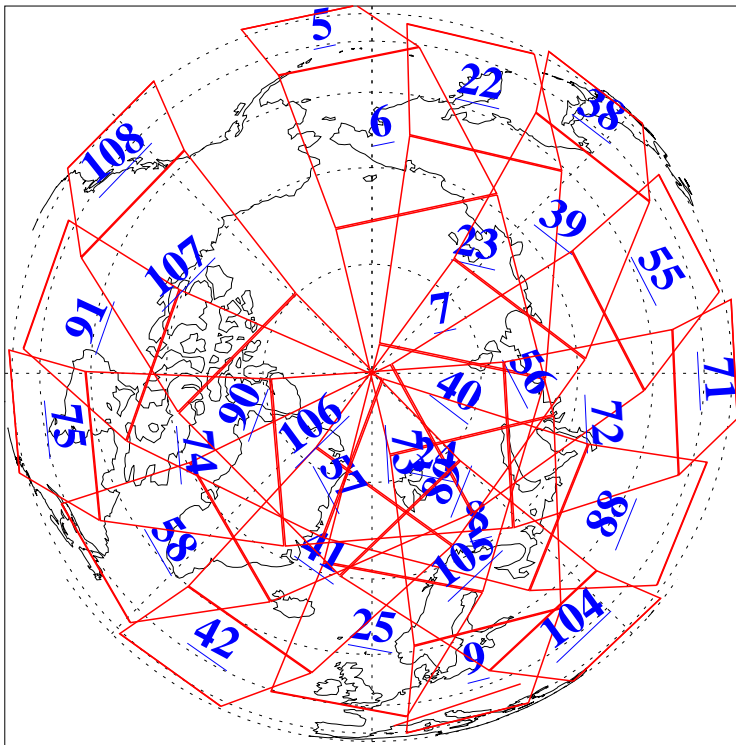

L1B Availability
AMSU Granules: 240
HSB Granules: 0
AIRS Granules: 240

7 Apr 2011
DoY 97
Aqua Day 3260
Granules: 1 to 120

Granules: 121 to 240

Legend: AMSU Available, HSB Available, AIRS Available

L1B Availability
AMSU Granules: 240
HSB Granules: 0
AIRS Granules: 240

7 Apr 2011
DoY 97
Aqua Day 3260
Ascending Granules

Descending Granules

Legend: AMSU Available, HSB Available, AIRS Available

L1B Availability
 AMSU Granules: 240
 HSB Granules: 0
 AIRS Granules: 240

7 Apr 2011
 DoY 97
 Aqua Day 3260

Northern Hemisphere Granules

Southern Hemisphere Granules

Legend: AMSU Available, *HSB Available*, **AIRS Available**