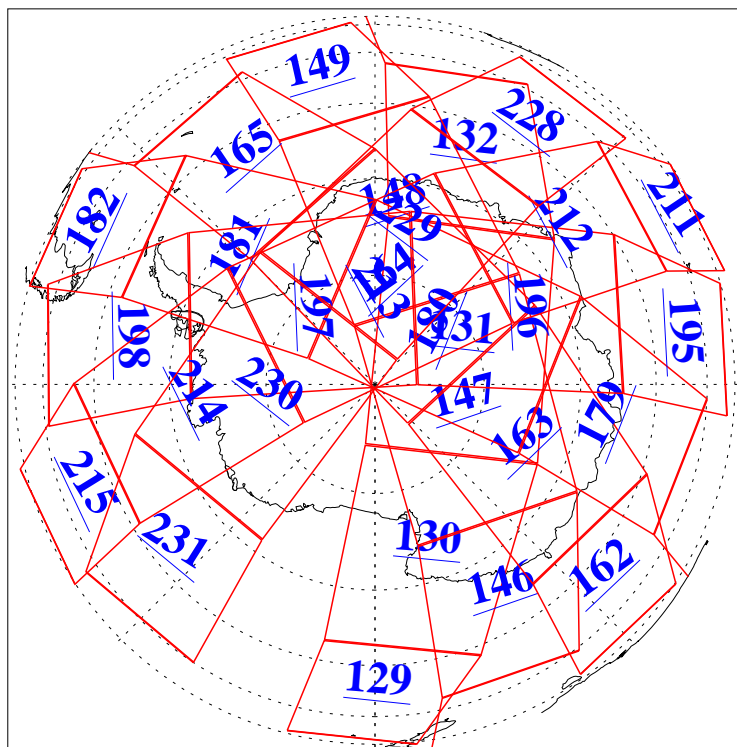

L1B Availability
AMSU Granules: 240
HSB Granules: 0
AIRS Granules: 240

7 Apr 2011
DoY 97
Aqua Day 3260
Granules: 1 to 120

Granules: 121 to 240

Legend: AMSU Available, HSB Available, AIRS Available

L1B Availability
AMSU Granules: 240
HSB Granules: 0
AIRS Granules: 240

7 Apr 2011
DoY 97
Aqua Day 3260
Ascending Granules

Descending Granules

Legend: AMSU Available, HSB Available, AIRS Available

L1B Availability
 AMSU Granules: 240
 HSB Granules: 0
 AIRS Granules: 240

7 Apr 2011
 DoY 97
 Aqua Day 3260

Northern Hemisphere Granules

Southern Hemisphere Granules

Legend: AMSU Available, *HSB Available*, **AIRS Available**