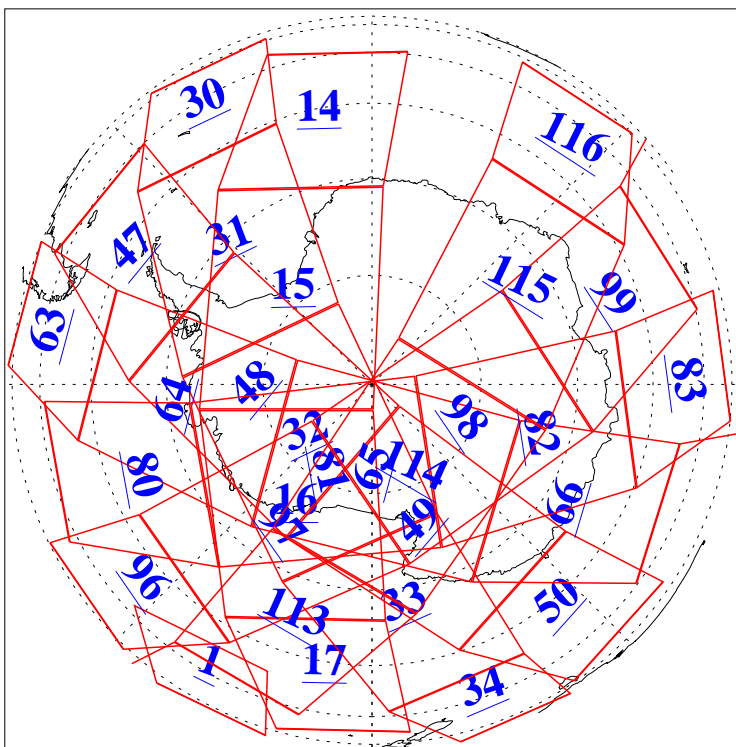

L1B Availability
AMSU Granules: 240
HSB Granules: 0
AIRS Granules: 240

7 Apr 2011
DoY 97
Aqua Day 3260
Granules: 1 to 120

Granules: 121 to 240

Legend: AMSU Available, HSB Available, AIRS Available

L1B Availability
AMSU Granules: 240
HSB Granules: 0
AIRS Granules: 240

7 Apr 2011
DoY 97
Aqua Day 3260
Ascending Granules

Descending Granules

Legend: AMSU Available, HSB Available, AIRS Available

L1B Availability
 AMSU Granules: 240
 HSB Granules: 0
 AIRS Granules: 240

7 Apr 2011
 DoY 97
 Aqua Day 3260

Northern Hemisphere Granules

Southern Hemisphere Granules

Legend: AMSU Available, *HSB Available*, **AIRS Available**