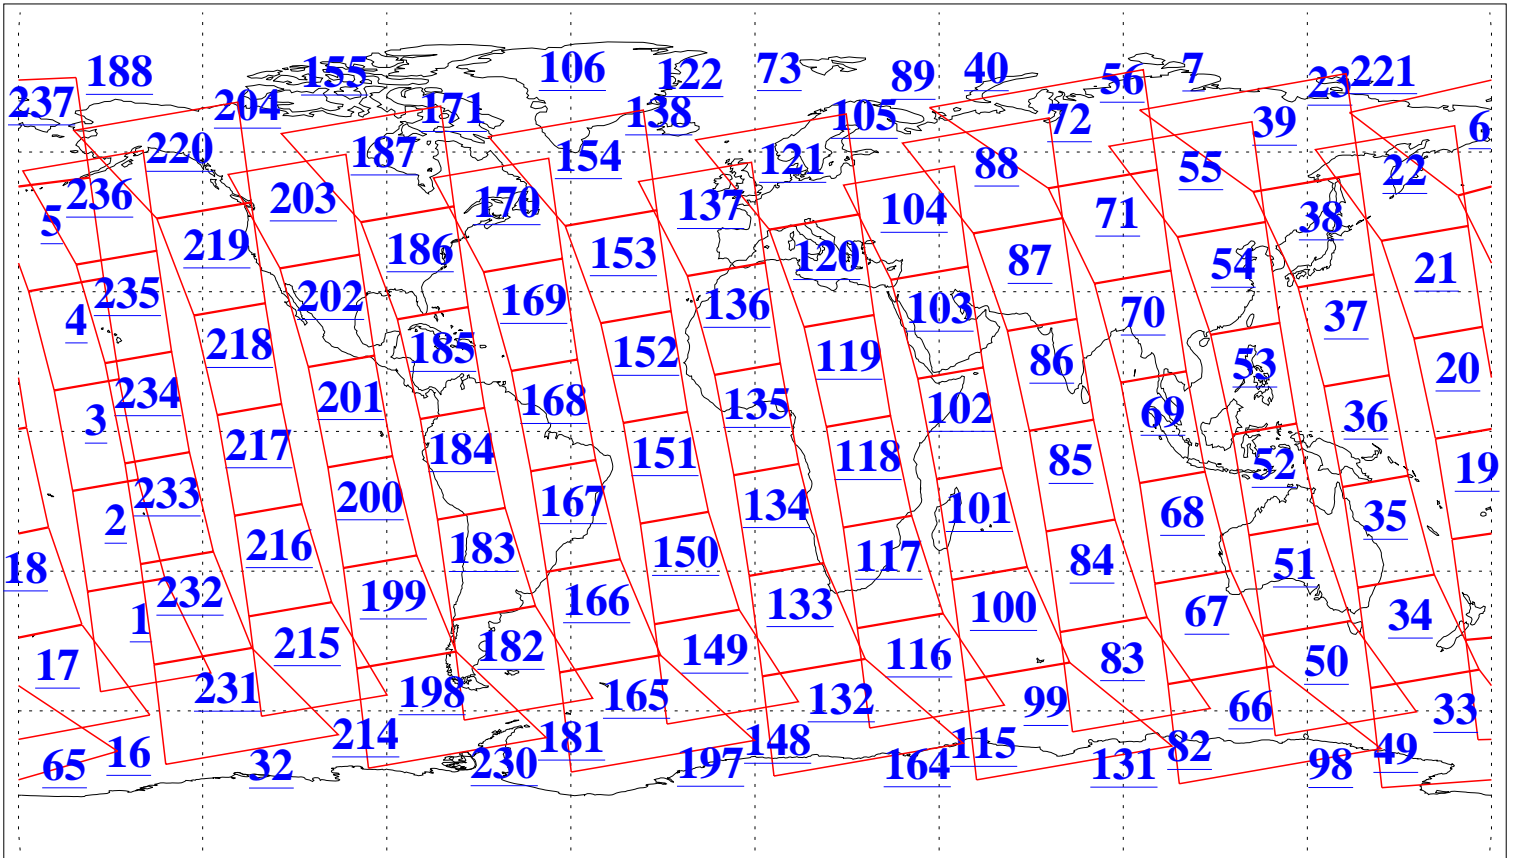

L1B Availability
AMSU Granules: 240
HSB Granules: 0
AIRS Granules: 240

7 Apr 2011
DoY 97
Aqua Day 3260
Granules: 1 to 120

Granules: 121 to 240

Legend: AMSU Available, HSB Available, AIRS Available

L1B Availability
AMSU Granules: 240
HSB Granules: 0
AIRS Granules: 240

7 Apr 2011
DoY 97
Aqua Day 3260
Ascending Granules

Descending Granules

Legend: AMSU Available, HSB Available, AIRS Available

L1B Availability
 AMSU Granules: 240
 HSB Granules: 0
 AIRS Granules: 240

7 Apr 2011
 DoY 97
 Aqua Day 3260

Northern Hemisphere Granules

Southern Hemisphere Granules

Legend: AMSU Available, *HSB Available*, **AIRS Available**