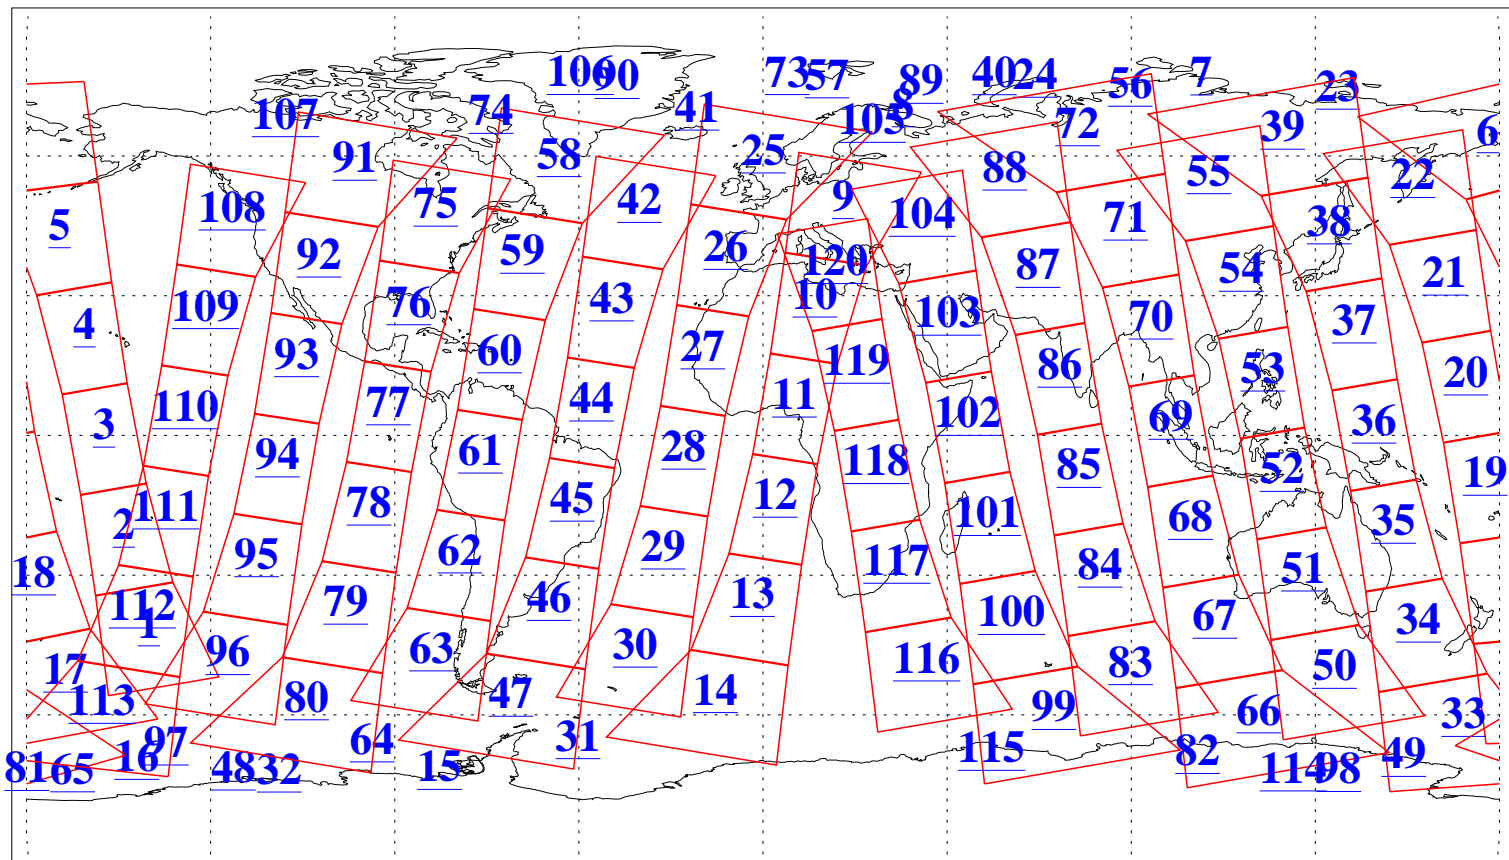

L1B Availability
AMSU Granules: 240
HSB Granules: 0
AIRS Granules: 240

7 Apr 2011
DoY 97
Aqua Day 3260
Granules: 1 to 120

Granules: 121 to 240

Legend: AMSU Available, HSB Available, AIRS Available

L1B Availability
AMSU Granules: 240
HSB Granules: 0
AIRS Granules: 240

7 Apr 2011
DoY 97
Aqua Day 3260
Ascending Granules

Descending Granules

Legend: AMSU Available, HSB Available, AIRS Available

L1B Availability
 AMSU Granules: 240
 HSB Granules: 0
 AIRS Granules: 240

7 Apr 2011
 DoY 97
 Aqua Day 3260

Northern Hemisphere Granules

Southern Hemisphere Granules

Legend: AMSU Available, *HSB Available*, **AIRS Available**