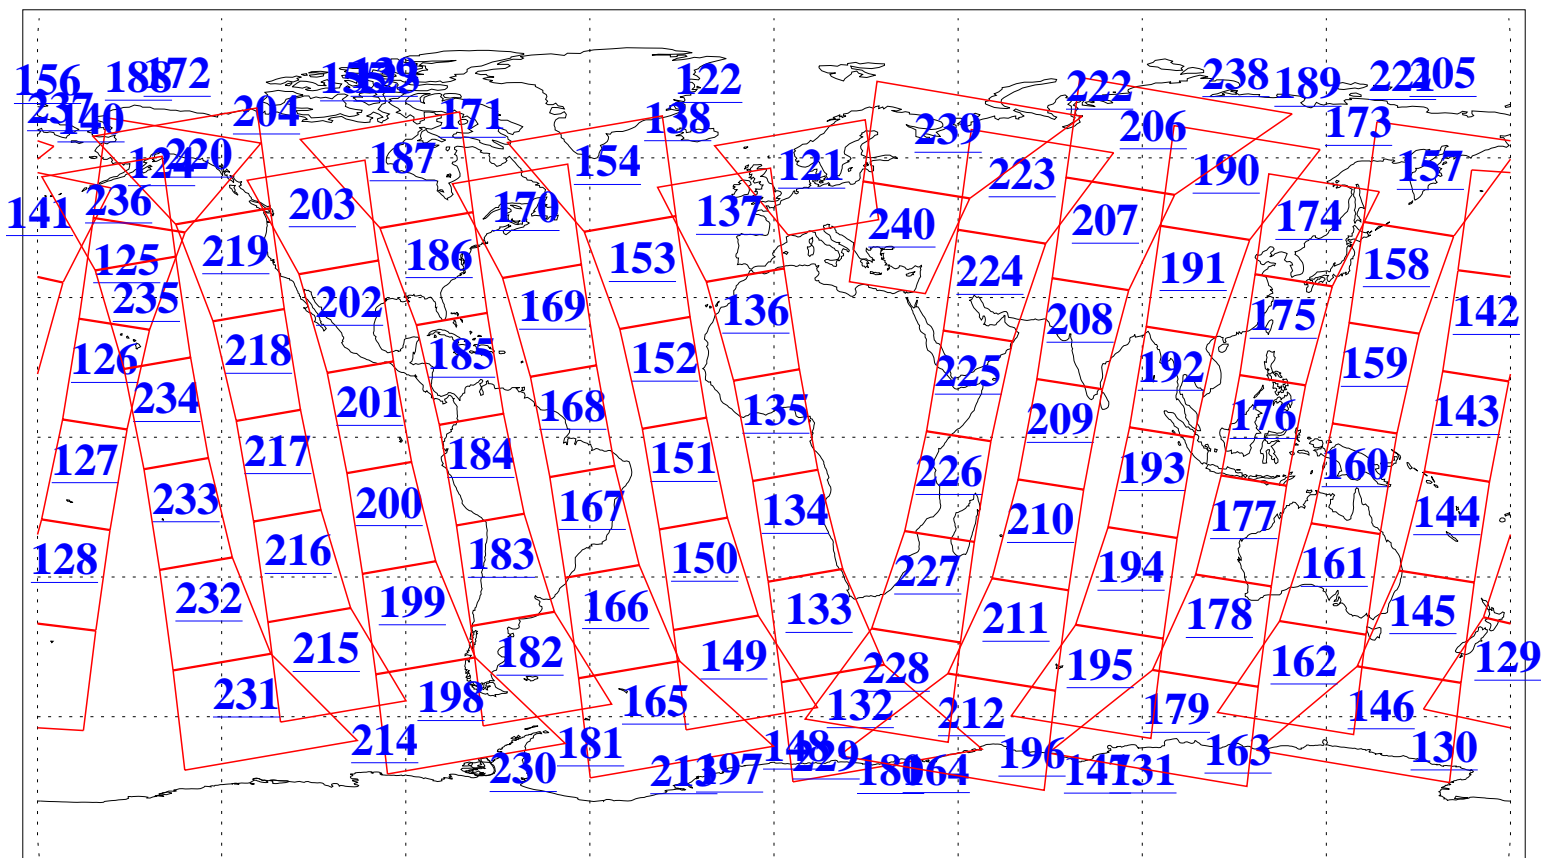

L1B Availability
AMSU Granules: 240
HSB Granules: 0
AIRS Granules: 240

7 Apr 2011
DoY 97
Aqua Day 3260
Granules: 1 to 120

Granules: 121 to 240

Legend: AMSU Available, HSB Available, AIRS Available

L1B Availability
AMSU Granules: 240
HSB Granules: 0
AIRS Granules: 240

7 Apr 2011
DoY 97
Aqua Day 3260
Ascending Granules

Descending Granules

Legend: AMSU Available, HSB Available, AIRS Available

L1B Availability
 AMSU Granules: 240
 HSB Granules: 0
 AIRS Granules: 240

7 Apr 2011
 DoY 97
 Aqua Day 3260

Northern Hemisphere Granules

Southern Hemisphere Granules

Legend: AMSU Available, *HSB Available*, **AIRS Available**