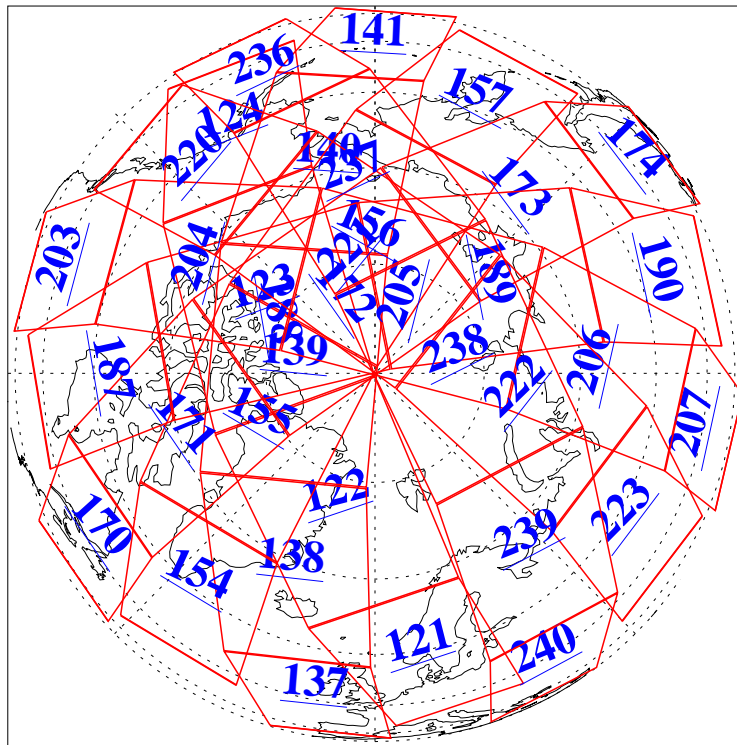

L1B Availability
AMSU Granules: 240
HSB Granules: 0
AIRS Granules: 240

7 Apr 2011
DoY 97
Aqua Day 3260
Granules: 1 to 120

Granules: 121 to 240

Legend: AMSU Available, HSB Available, AIRS Available

L1B Availability
AMSU Granules: 240
HSB Granules: 0
AIRS Granules: 240

7 Apr 2011
DoY 97
Aqua Day 3260
Ascending Granules

Descending Granules

Legend: AMSU Available, HSB Available, AIRS Available

L1B Availability
 AMSU Granules: 240
 HSB Granules: 0
 AIRS Granules: 240

7 Apr 2011
 DoY 97
 Aqua Day 3260

Northern Hemisphere Granules

Southern Hemisphere Granules

Legend: AMSU Available, *HSB Available*, **AIRS Available**