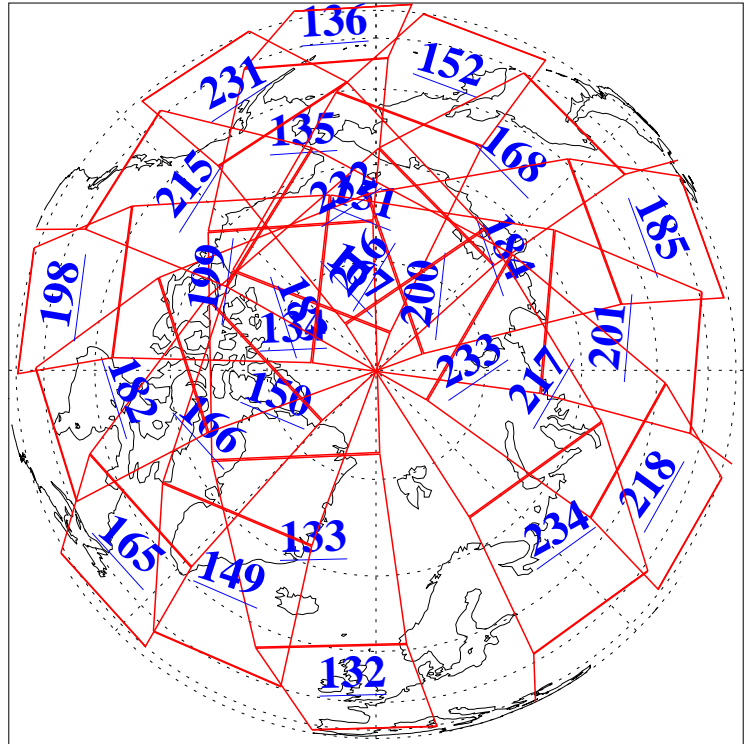

L1B Availability
AMSU Granules: 240
HSB Granules: 0
AIRS Granules: 240

4 Apr 2011
DoY 94
Aqua Day 3257
Granules: 1 to 120

Granules: 121 to 240

Legend: AMSU Available, HSB Available, AIRS Available

L1B Availability
AMSU Granules: 240
HSB Granules: 0
AIRS Granules: 240

4 Apr 2011
DoY 94
Aqua Day 3257

Ascending Granules

Descending Granules

Legend: AMSU Available, HSB Available, AIRS Available

L1B Availability
AMSU Granules: 240
HSB Granules: 0
AIRS Granules: 240

4 Apr 2011
DoY 94
Aqua Day 3257

Northern Hemisphere Granules

Southern Hemisphere Granules

Legend: AMSU Available, HSB Available, AIRS Available