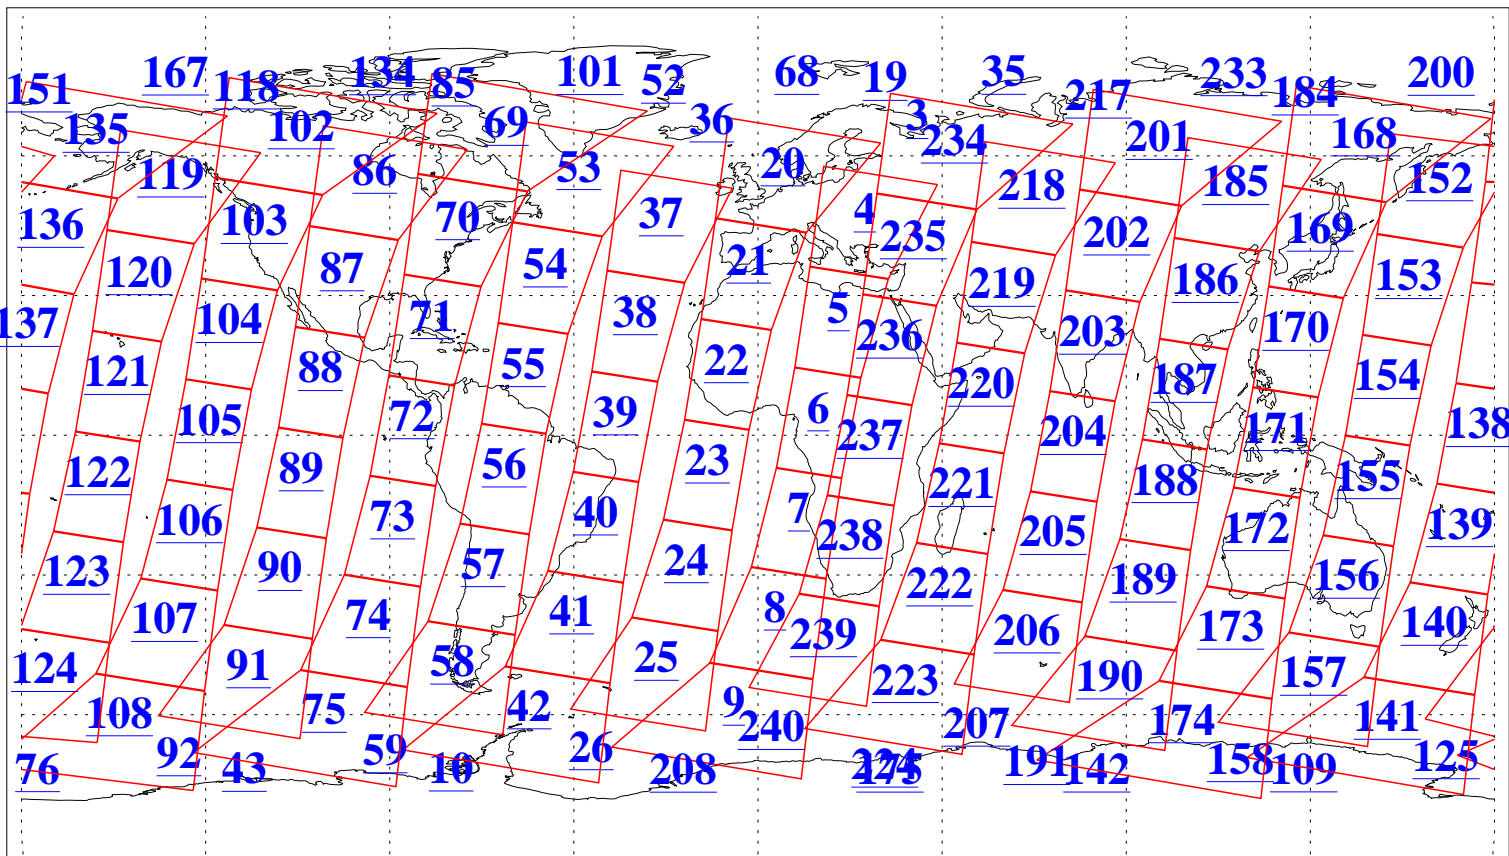

L1B Availability
AMSU Granules: 240
HSB Granules: 0
AIRS Granules: 240

4 Apr 2011
DoY 94
Aqua Day 3257
Granules: 1 to 120

Granules: 121 to 240

Legend: AMSU Available, HSB Available, AIRS Available

L1B Availability
AMSU Granules: 240
HSB Granules: 0
AIRS Granules: 240

4 Apr 2011
DoY 94
Aqua Day 3257

Ascending Granules

Descending Granules

Legend: AMSU Available, HSB Available, AIRS Available

L1B Availability
AMSU Granules: 240
HSB Granules: 0
AIRS Granules: 240

4 Apr 2011
DoY 94
Aqua Day 3257

Northern Hemisphere Granules

Southern Hemisphere Granules

Legend: AMSU Available, HSB Available, AIRS Available