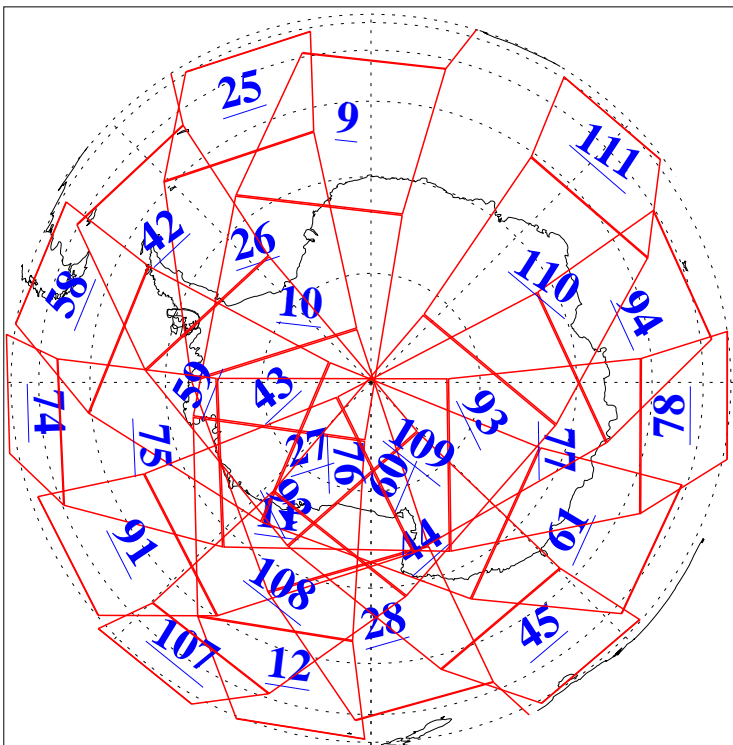

L1B Availability
AMSU Granules: 240
HSB Granules: 0
AIRS Granules: 240

4 Apr 2011
DoY 94
Aqua Day 3257
Granules: 1 to 120

Granules: 121 to 240

Legend: AMSU Available, HSB Available, AIRS Available

L1B Availability
AMSU Granules: 240
HSB Granules: 0
AIRS Granules: 240

4 Apr 2011
DoY 94
Aqua Day 3257

Ascending Granules

Descending Granules

Legend: AMSU Available, HSB Available, AIRS Available

L1B Availability
AMSU Granules: 240
HSB Granules: 0
AIRS Granules: 240

4 Apr 2011
DoY 94
Aqua Day 3257

Northern Hemisphere Granules

Southern Hemisphere Granules

Legend: AMSU Available, HSB Available, AIRS Available