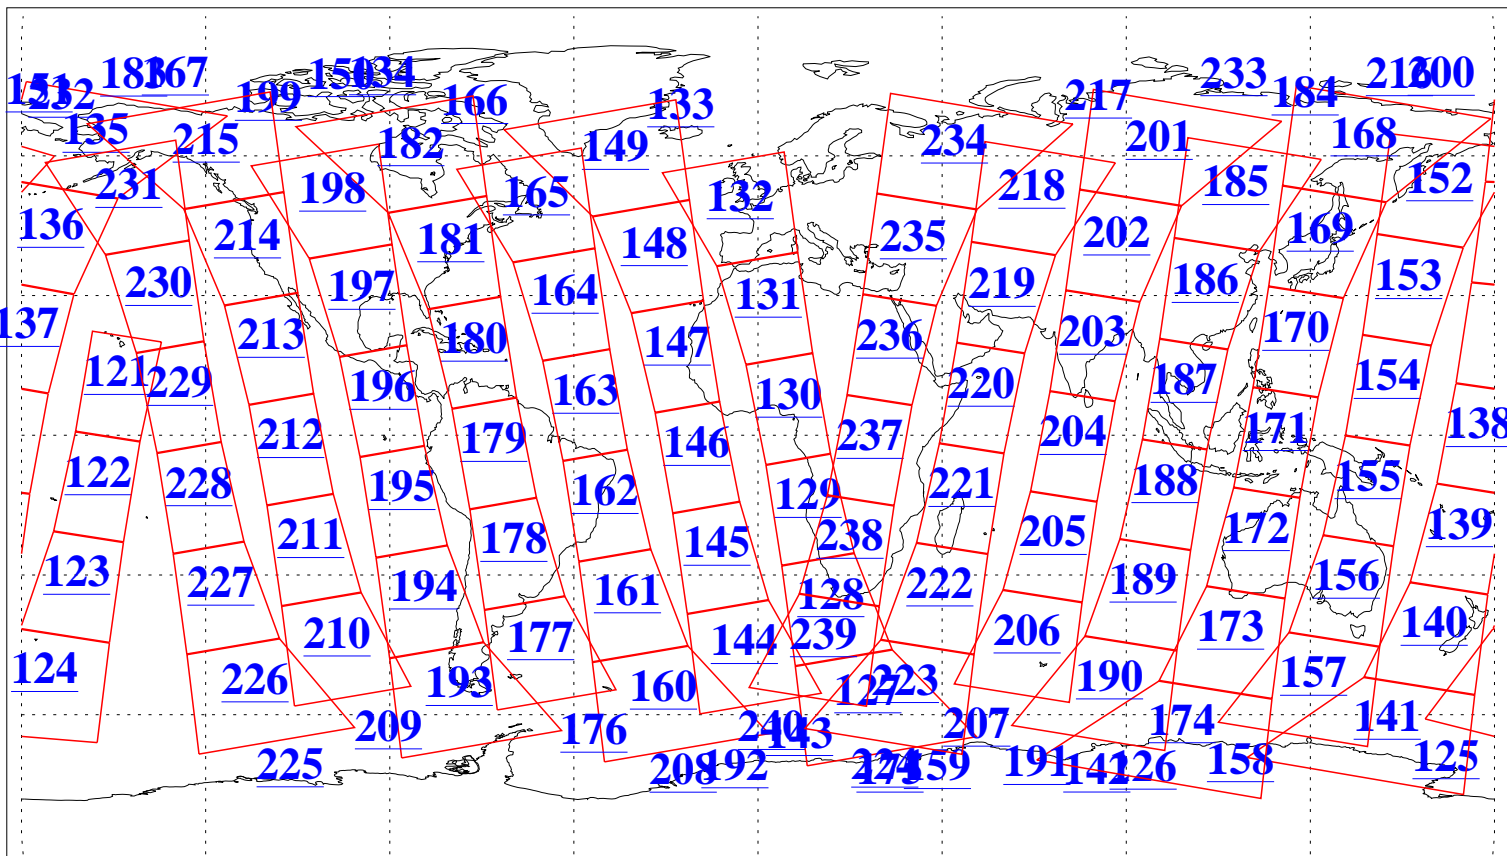

L1B Availability
AMSU Granules: 240
HSB Granules: 0
AIRS Granules: 240

4 Apr 2011
DoY 94
Aqua Day 3257
Granules: 1 to 120

Granules: 121 to 240

Legend: AMSU Available, HSB Available, AIRS Available

L1B Availability
AMSU Granules: 240
HSB Granules: 0
AIRS Granules: 240

4 Apr 2011
DoY 94
Aqua Day 3257

Ascending Granules

Descending Granules

Legend: AMSU Available, HSB Available, AIRS Available

L1B Availability
AMSU Granules: 240
HSB Granules: 0
AIRS Granules: 240

4 Apr 2011
DoY 94
Aqua Day 3257

Northern Hemisphere Granules

Southern Hemisphere Granules

Legend: AMSU Available, HSB Available, AIRS Available