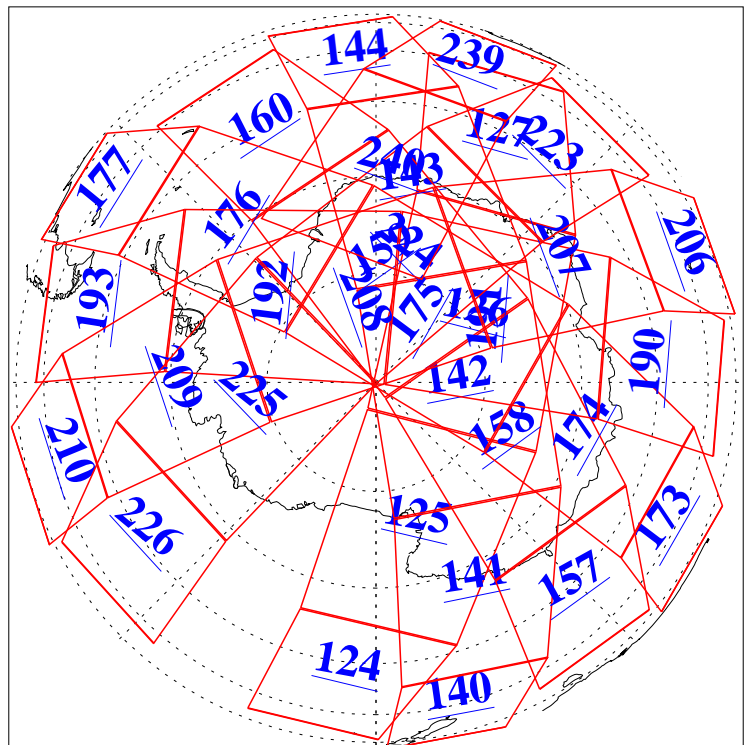

L1B Availability
AMSU Granules: 240
HSB Granules: 0
AIRS Granules: 240

4 Apr 2011
DoY 94
Aqua Day 3257
Granules: 1 to 120

Granules: 121 to 240

Legend: AMSU Available, HSB Available, AIRS Available

L1B Availability
AMSU Granules: 240
HSB Granules: 0
AIRS Granules: 240

4 Apr 2011
DoY 94
Aqua Day 3257

Ascending Granules

Descending Granules

Legend: AMSU Available, HSB Available, AIRS Available

L1B Availability
AMSU Granules: 240
HSB Granules: 0
AIRS Granules: 240

4 Apr 2011
DoY 94
Aqua Day 3257

Northern Hemisphere Granules

Southern Hemisphere Granules

Legend: AMSU Available, HSB Available, AIRS Available