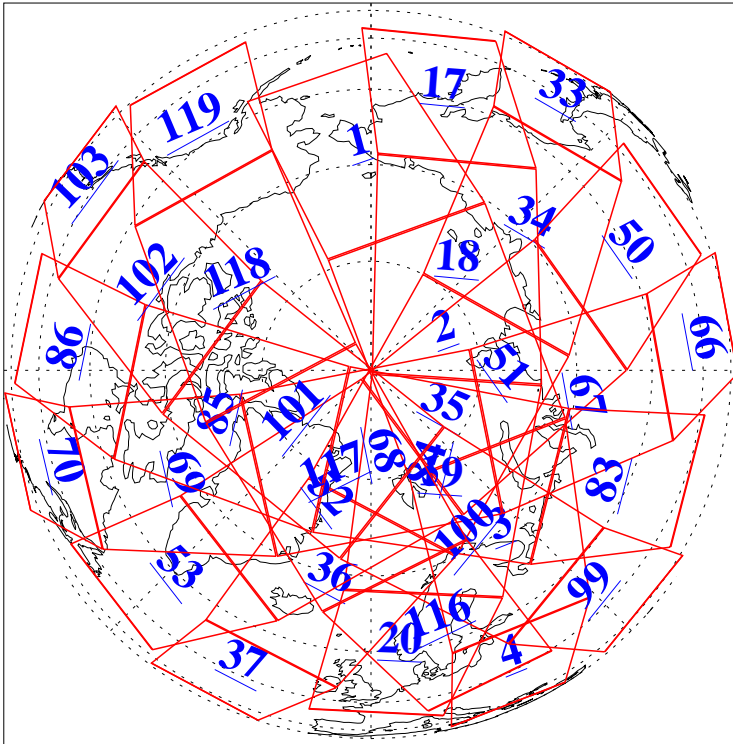

L1B Availability
AMSU Granules: 240
HSB Granules: 0
AIRS Granules: 240

4 Apr 2011
DoY 94
Aqua Day 3257
Granules: 1 to 120

Granules: 121 to 240

Legend: AMSU Available, HSB Available, AIRS Available

L1B Availability
AMSU Granules: 240
HSB Granules: 0
AIRS Granules: 240

4 Apr 2011
DoY 94
Aqua Day 3257

Ascending Granules

Descending Granules

Legend: AMSU Available, HSB Available, AIRS Available

L1B Availability
AMSU Granules: 240
HSB Granules: 0
AIRS Granules: 240

4 Apr 2011
DoY 94
Aqua Day 3257

Northern Hemisphere Granules

Southern Hemisphere Granules

Legend: AMSU Available, HSB Available, AIRS Available