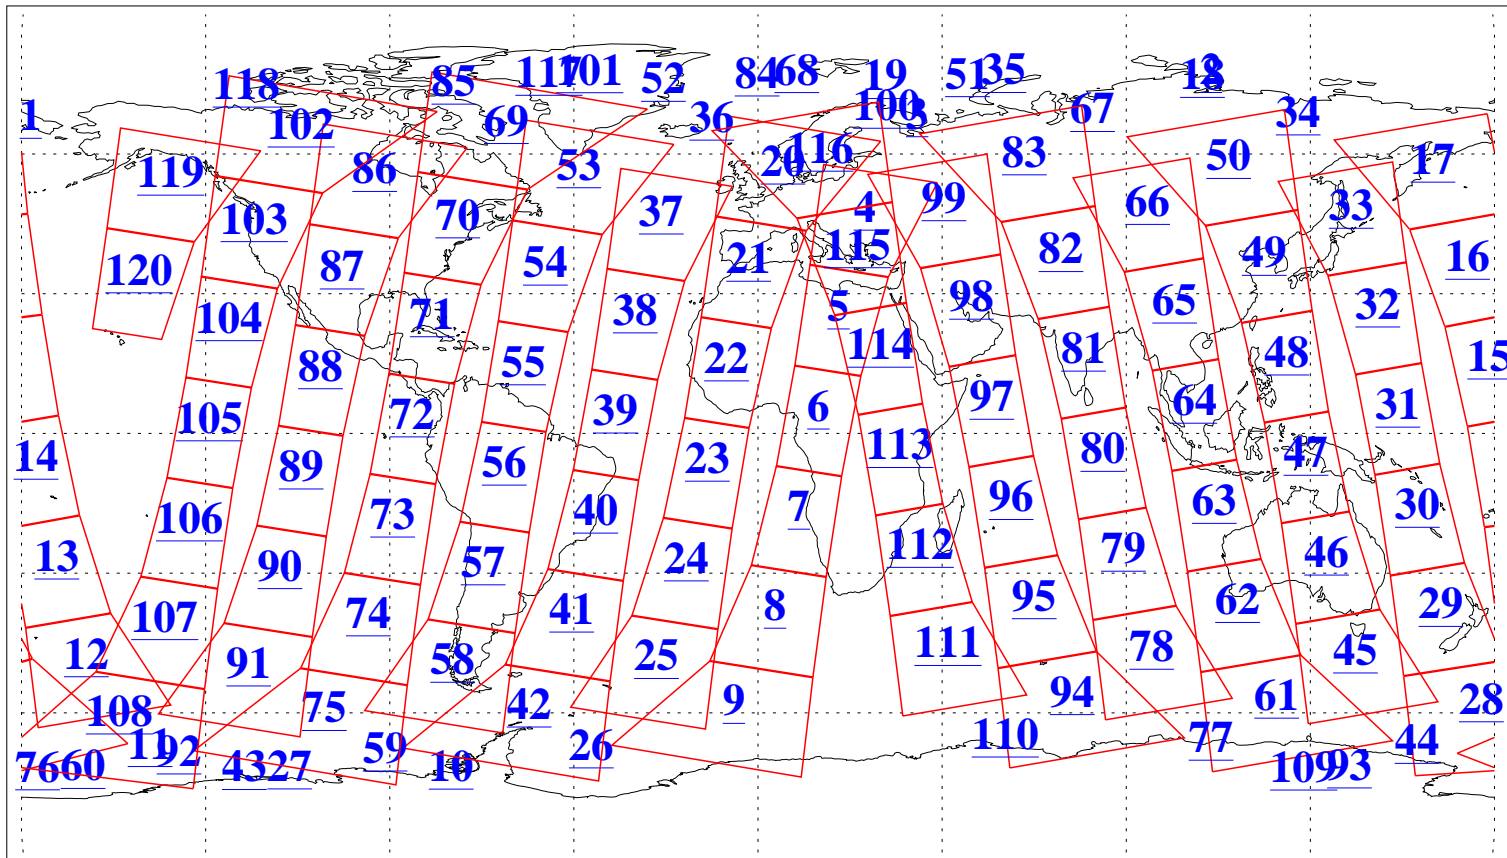

L1B Availability
AMSU Granules: 240
HSB Granules: 0
AIRS Granules: 240

4 Apr 2011
DoY 94
Aqua Day 3257
Granules: 1 to 120

Granules: 121 to 240

Legend: AMSU Available, HSB Available, AIRS Available

L1B Availability
AMSU Granules: 240
HSB Granules: 0
AIRS Granules: 240

4 Apr 2011
DoY 94
Aqua Day 3257

Ascending Granules

Descending Granules

Legend: AMSU Available, HSB Available, AIRS Available

L1B Availability
AMSU Granules: 240
HSB Granules: 0
AIRS Granules: 240

4 Apr 2011
DoY 94
Aqua Day 3257

Northern Hemisphere Granules

Southern Hemisphere Granules

Legend: AMSU Available, HSB Available, AIRS Available