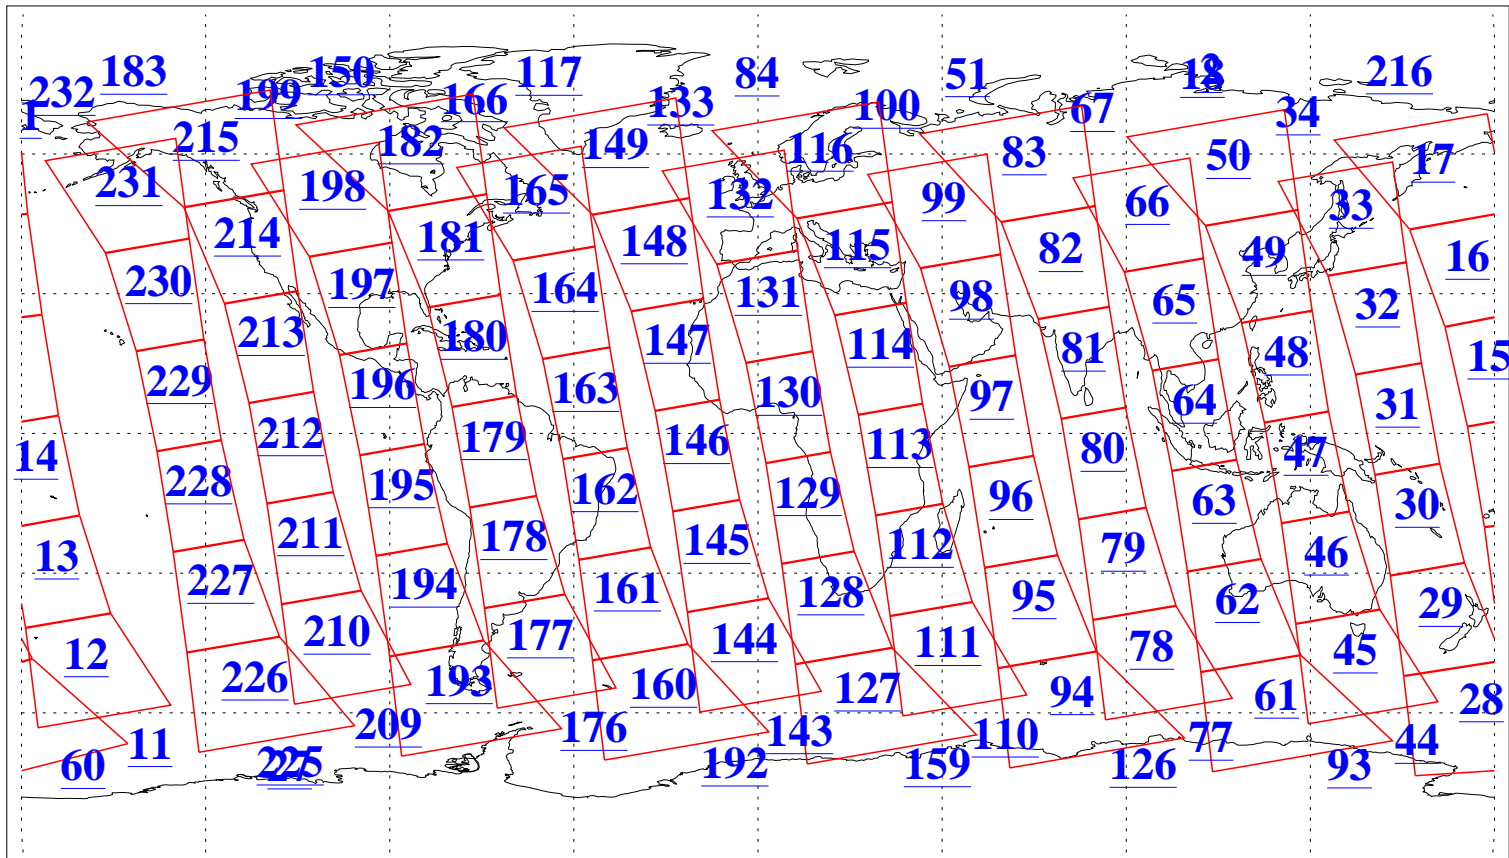

L1B Availability
AMSU Granules: 240
HSB Granules: 0
AIRS Granules: 240

4 Apr 2011
DoY 94
Aqua Day 3257
Granules: 1 to 120

Granules: 121 to 240

Legend: AMSU Available, HSB Available, AIRS Available

L1B Availability
AMSU Granules: 240
HSB Granules: 0
AIRS Granules: 240

4 Apr 2011
DoY 94
Aqua Day 3257

Ascending Granules

Descending Granules

Legend: AMSU Available, HSB Available, AIRS Available

L1B Availability
AMSU Granules: 240
HSB Granules: 0
AIRS Granules: 240

4 Apr 2011
DoY 94
Aqua Day 3257

Northern Hemisphere Granules

Southern Hemisphere Granules

Legend: AMSU Available, HSB Available, AIRS Available