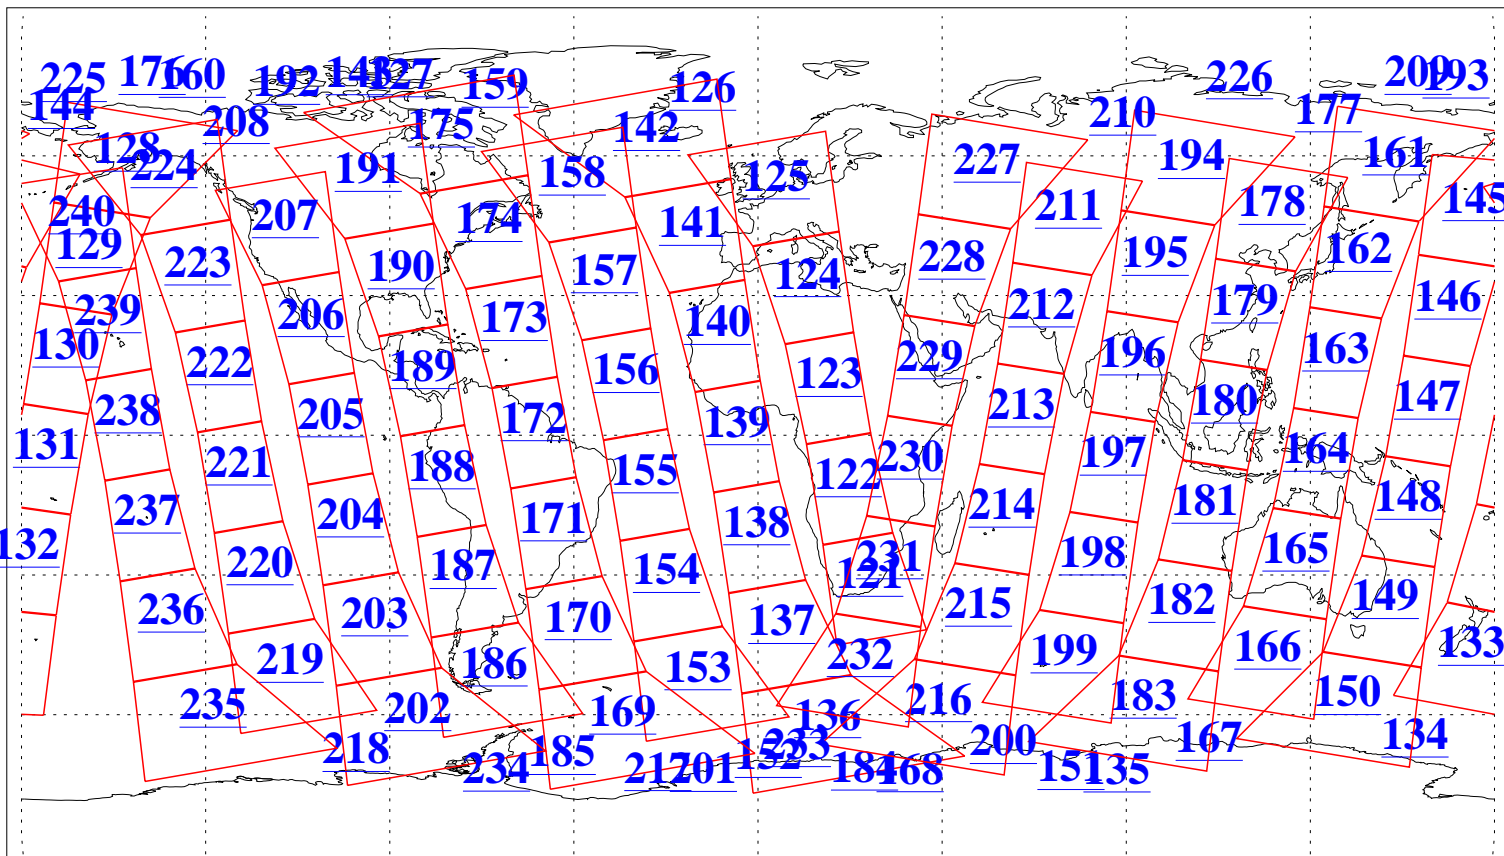

L1B Availability
AMSU Granules: 240
HSB Granules: 0
AIRS Granules: 240

3 Apr 2011
DoY 93
Aqua Day 3256
Granules: 1 to 120

Granules: 121 to 240

Legend: AMSU Available, HSB Available, AIRS Available

L1B Availability
AMSU Granules: 240
HSB Granules: 0
AIRS Granules: 240

3 Apr 2011
DoY 93
Aqua Day 3256
Ascending Granules

Descending Granules

Legend: AMSU Available, HSB Available, AIRS Available

L1B Availability
AMSU Granules: 240
HSB Granules: 0
AIRS Granules: 240

3 Apr 2011
DoY 93
Aqua Day 3256

Northern Hemisphere Granules

Southern Hemisphere Granules

Legend: AMSU Available, HSB Available, AIRS Available