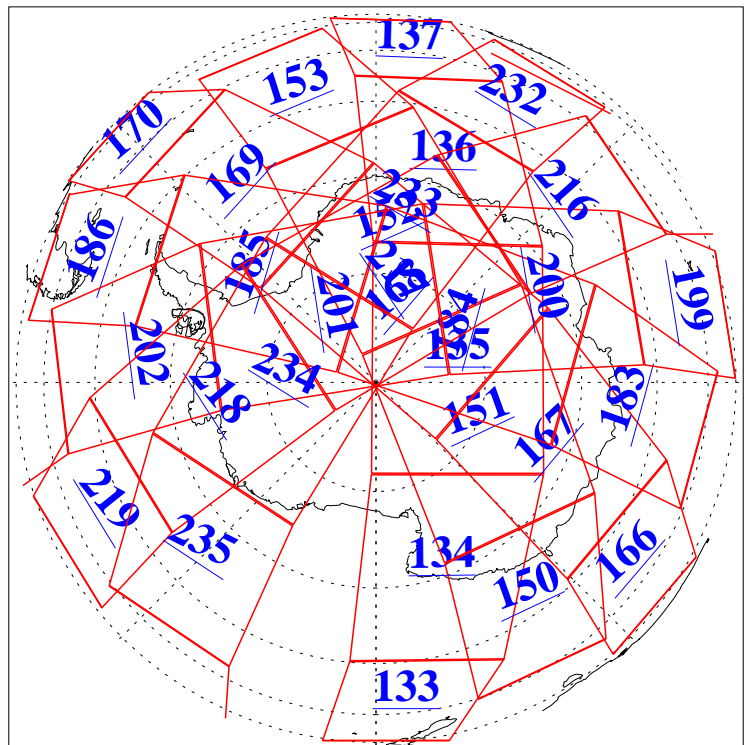

3 Apr 2011
DoY 93
Aqua Day 3256
Ascending Granules

Descending Granules

Legend: AMSU Available, HSB Available, AIRS Available

L1B Availability
AMSU Granules: 240
HSB Granules: 0
AIRS Granules: 240

3 Apr 2011
DoY 93
Aqua Day 3256

Northern Hemisphere Granules

Southern Hemisphere Granules

Legend: AMSU Available, HSB Available, AIRS Available