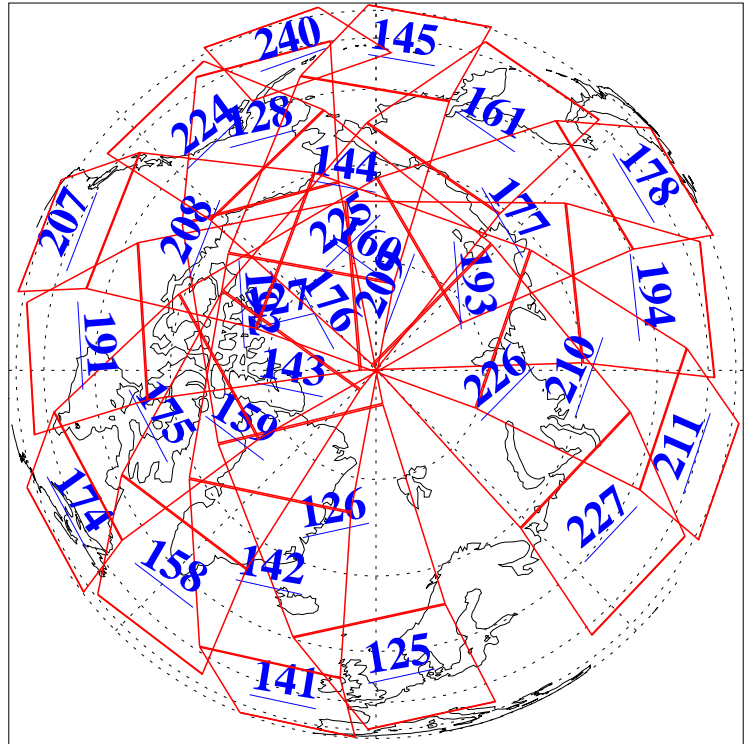

L1B Availability
AMSU Granules: 240
HSB Granules: 0
AIRS Granules: 240

3 Apr 2011
DoY 93
Aqua Day 3256
Granules: 1 to 120

Granules: 121 to 240

Legend: AMSU Available, HSB Available, AIRS Available

L1B Availability
AMSU Granules: 240
HSB Granules: 0
AIRS Granules: 240

3 Apr 2011
DoY 93
Aqua Day 3256
Ascending Granules

Descending Granules

Legend: AMSU Available, HSB Available, AIRS Available

L1B Availability
AMSU Granules: 240
HSB Granules: 0
AIRS Granules: 240

3 Apr 2011
DoY 93
Aqua Day 3256

Northern Hemisphere Granules

Southern Hemisphere Granules

Legend: AMSU Available, HSB Available, AIRS Available