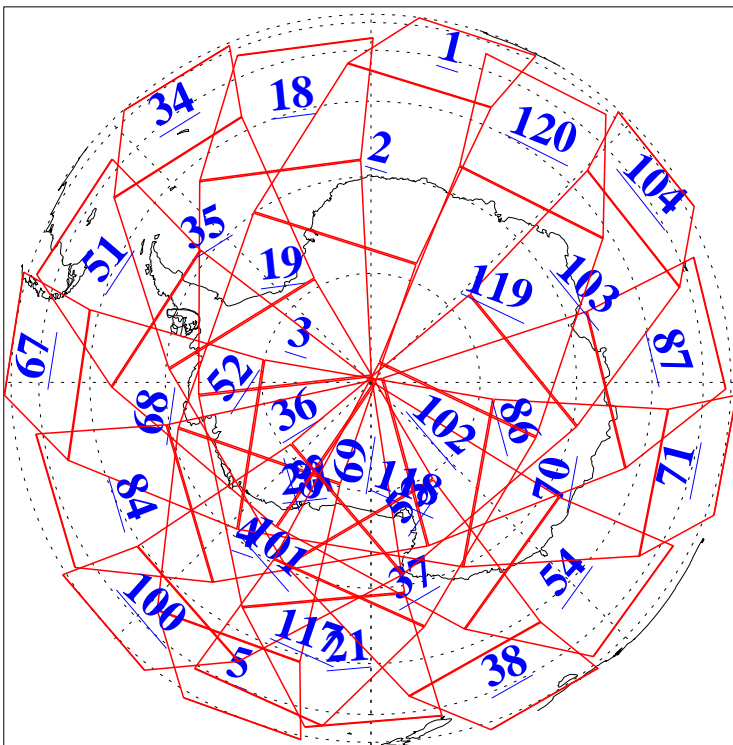

L1B Availability
AMSU Granules: 240
HSB Granules: 0
AIRS Granules: 240

3 Apr 2011
DoY 93
Aqua Day 3256
Granules: 1 to 120

Granules: 121 to 240

Legend: AMSU Available, HSB Available, AIRS Available

L1B Availability
AMSU Granules: 240
HSB Granules: 0
AIRS Granules: 240

3 Apr 2011
DoY 93
Aqua Day 3256
Ascending Granules

Descending Granules

Legend: AMSU Available, HSB Available, AIRS Available

L1B Availability
AMSU Granules: 240
HSB Granules: 0
AIRS Granules: 240

3 Apr 2011
DoY 93
Aqua Day 3256

Northern Hemisphere Granules

Southern Hemisphere Granules

Legend: AMSU Available, HSB Available, AIRS Available