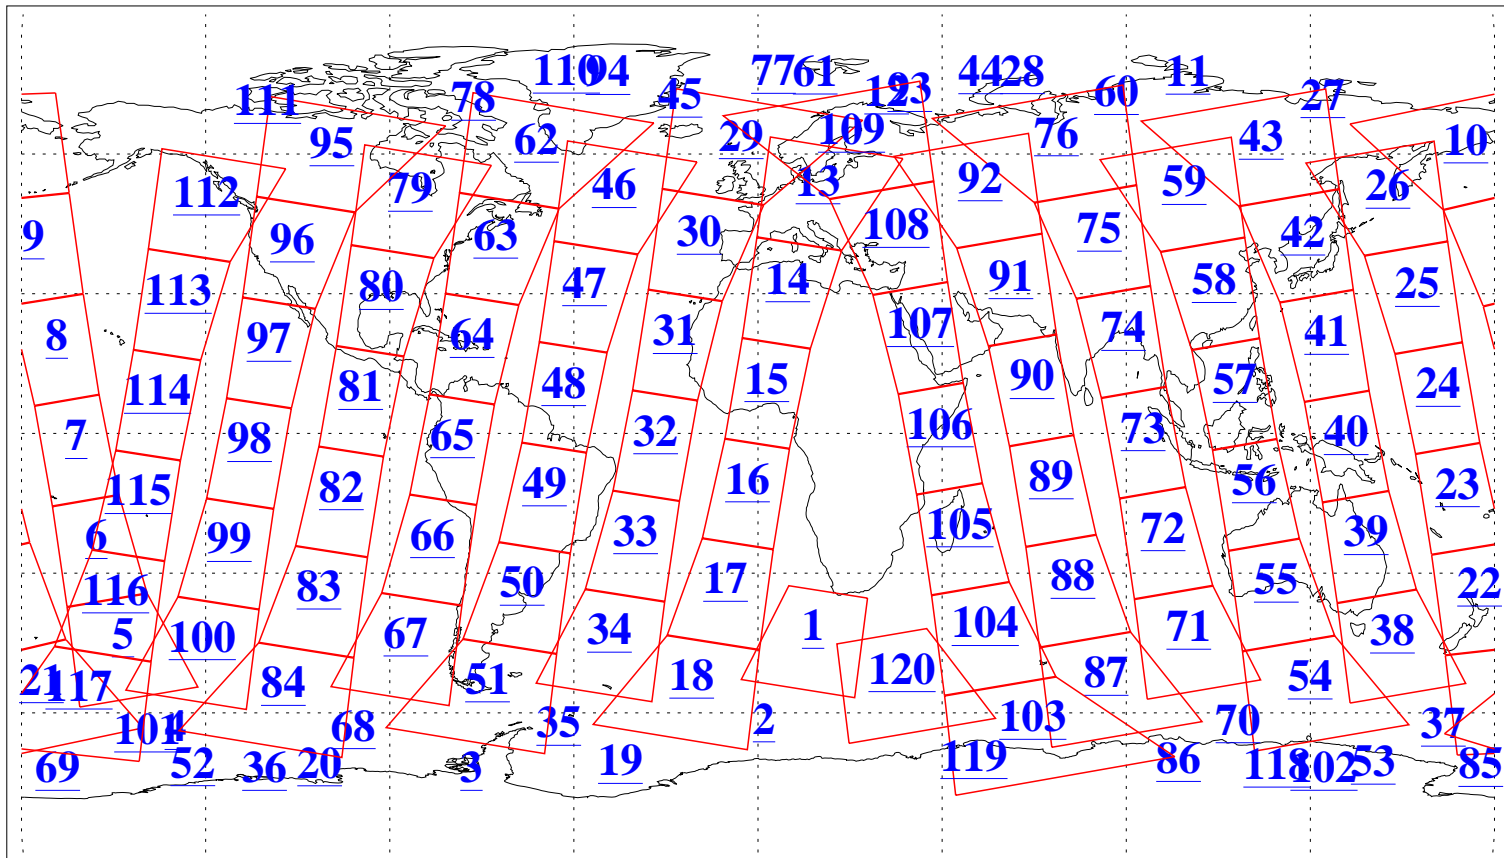

L1B Availability
AMSU Granules: 240
HSB Granules: 0
AIRS Granules: 240

3 Apr 2011
DoY 93
Aqua Day 3256
Granules: 1 to 120

Granules: 121 to 240

Legend: AMSU Available, HSB Available, AIRS Available

L1B Availability
AMSU Granules: 240
HSB Granules: 0
AIRS Granules: 240

3 Apr 2011
DoY 93
Aqua Day 3256
Ascending Granules

Descending Granules

Legend: AMSU Available, HSB Available, AIRS Available

L1B Availability
AMSU Granules: 240
HSB Granules: 0
AIRS Granules: 240

3 Apr 2011
DoY 93
Aqua Day 3256

Northern Hemisphere Granules

Southern Hemisphere Granules

Legend: AMSU Available, HSB Available, AIRS Available