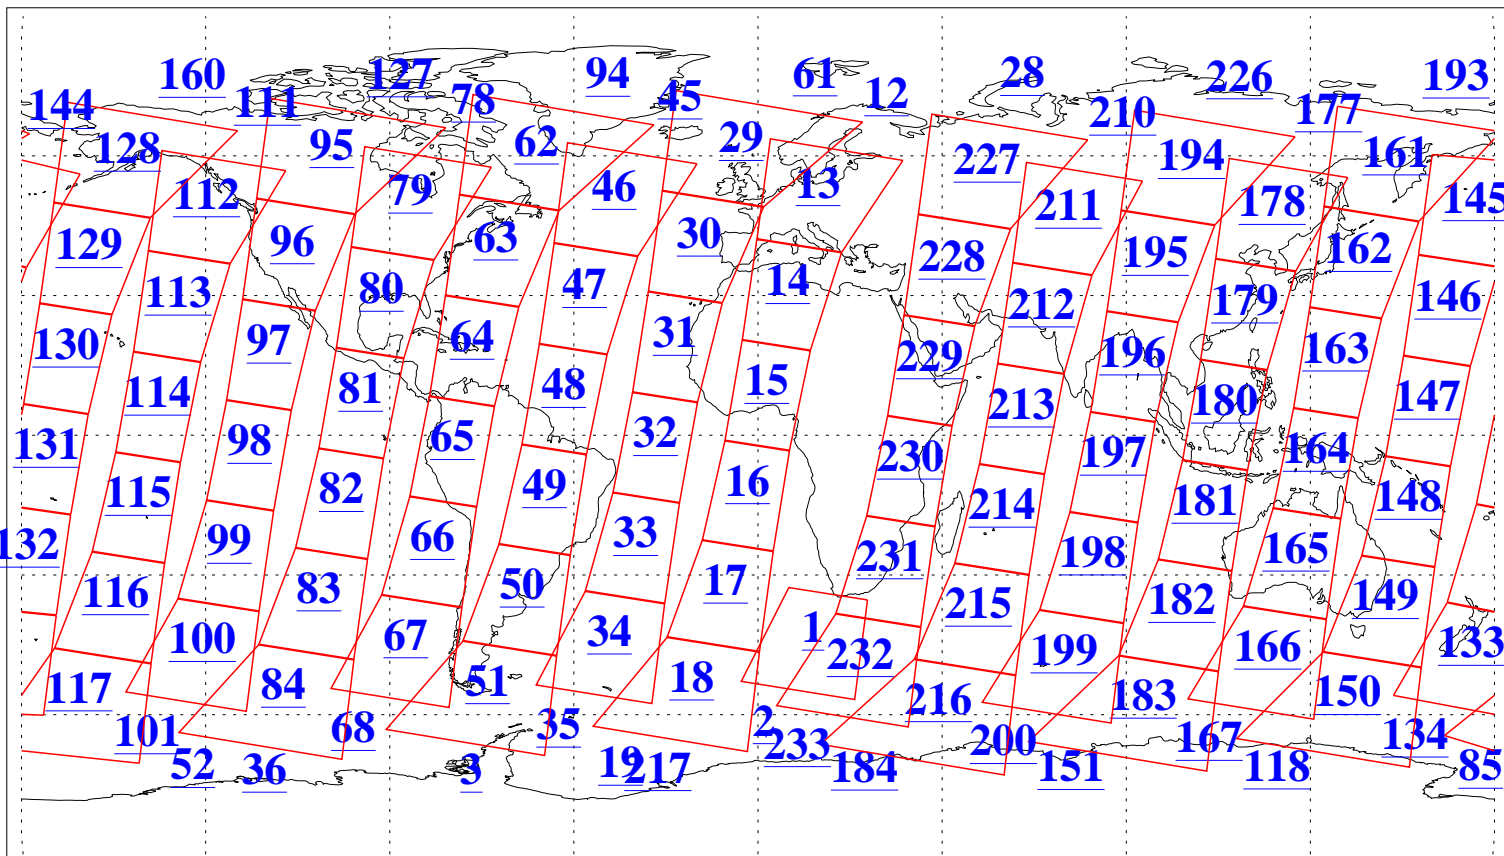

L1B Availability
AMSU Granules: 240
HSB Granules: 0
AIRS Granules: 240

3 Apr 2011
DoY 93
Aqua Day 3256
Granules: 1 to 120

Granules: 121 to 240

Legend: AMSU Available, HSB Available, AIRS Available

L1B Availability
AMSU Granules: 240
HSB Granules: 0
AIRS Granules: 240

3 Apr 2011
DoY 93
Aqua Day 3256
Ascending Granules

Descending Granules

Legend: AMSU Available, HSB Available, AIRS Available

L1B Availability
AMSU Granules: 240
HSB Granules: 0
AIRS Granules: 240

3 Apr 2011
DoY 93
Aqua Day 3256

Northern Hemisphere Granules

Southern Hemisphere Granules

Legend: AMSU Available, HSB Available, AIRS Available