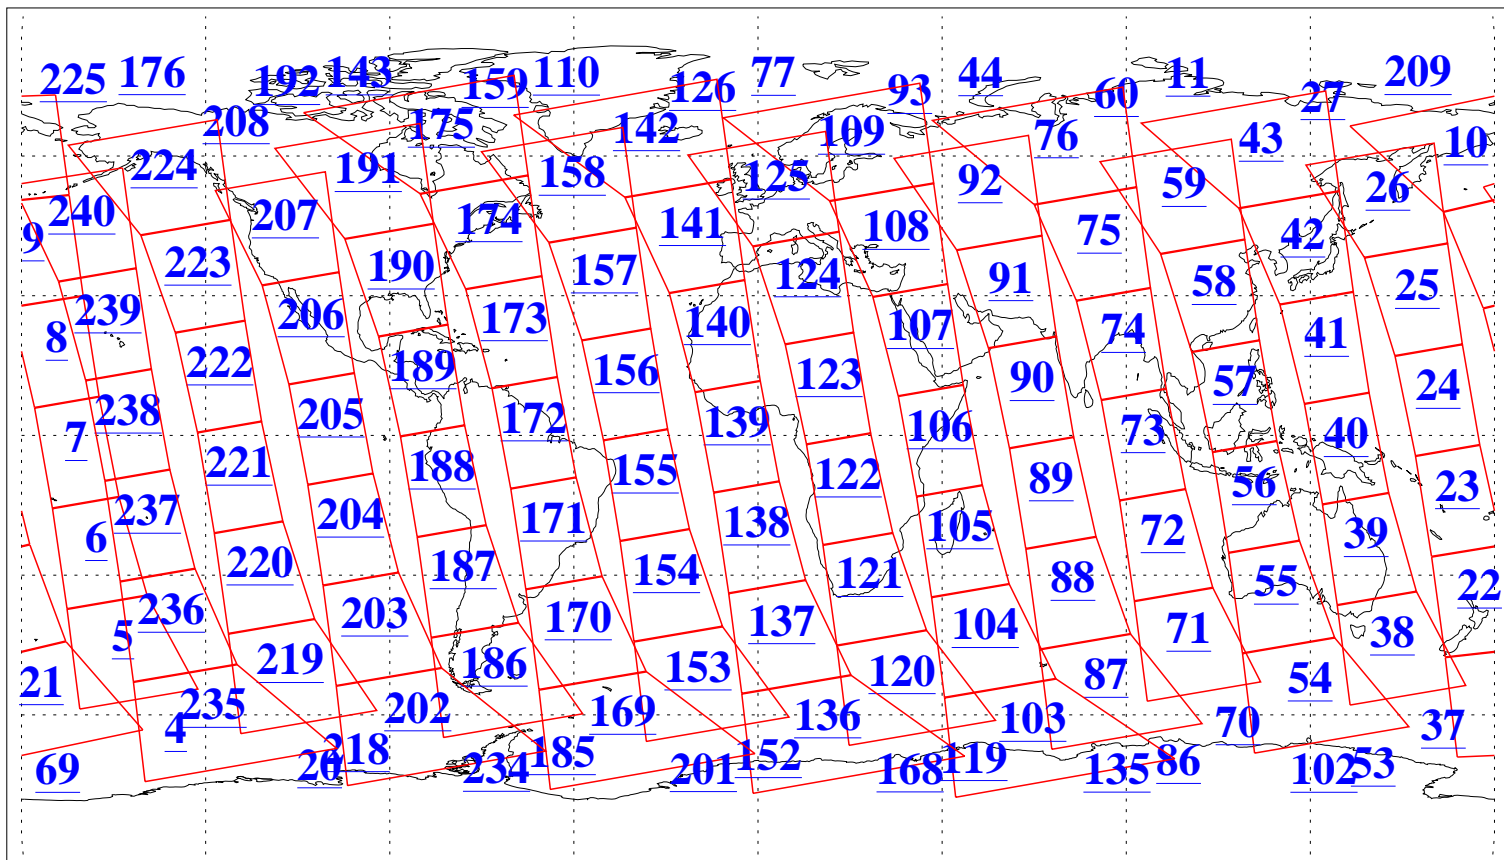

L1B Availability
AMSU Granules: 240
HSB Granules: 0
AIRS Granules: 240

3 Apr 2011
DoY 93
Aqua Day 3256
Granules: 1 to 120

Granules: 121 to 240

Legend: AMSU Available, HSB Available, AIRS Available

L1B Availability
AMSU Granules: 240
HSB Granules: 0
AIRS Granules: 240

3 Apr 2011
DoY 93
Aqua Day 3256
Ascending Granules

Descending Granules

Legend: AMSU Available, HSB Available, AIRS Available

L1B Availability
AMSU Granules: 240
HSB Granules: 0
AIRS Granules: 240

3 Apr 2011
DoY 93
Aqua Day 3256

Northern Hemisphere Granules

Southern Hemisphere Granules

Legend: AMSU Available, HSB Available, AIRS Available