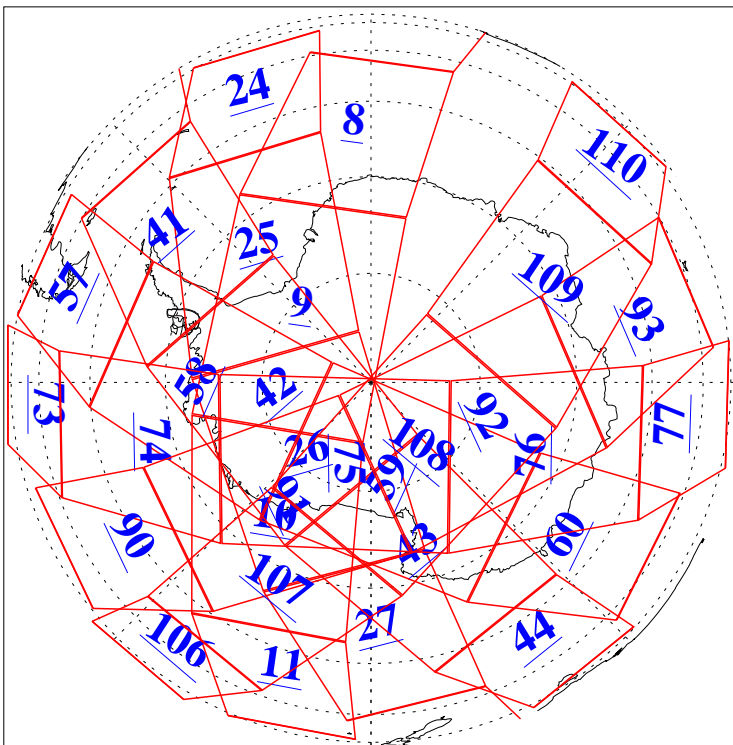

L1B Availability
AMSU Granules: 240
HSB Granules: 0
AIRS Granules: 240

28 Mar 2011
DoY 87
Aqua Day 3250
Granules: 1 to 120

Granules: 121 to 240

Legend: AMSU Available, HSB Available, AIRS Available

L1B Availability
AMSU Granules: 240
HSB Granules: 0
AIRS Granules: 240

28 Mar 2011
DoY 87
Aqua Day 3250

Ascending Granules

Descending Granules

Legend: AMSU Available, HSB Available, AIRS Available

L1B Availability
 AMSU Granules: 240
 HSB Granules: 0
 AIRS Granules: 240

28 Mar 2011
 DoY 87
 Aqua Day 3250

Northern Hemisphere Granules

Southern Hemisphere Granules

Legend: AMSU Available, HSB Available, AIRS Available