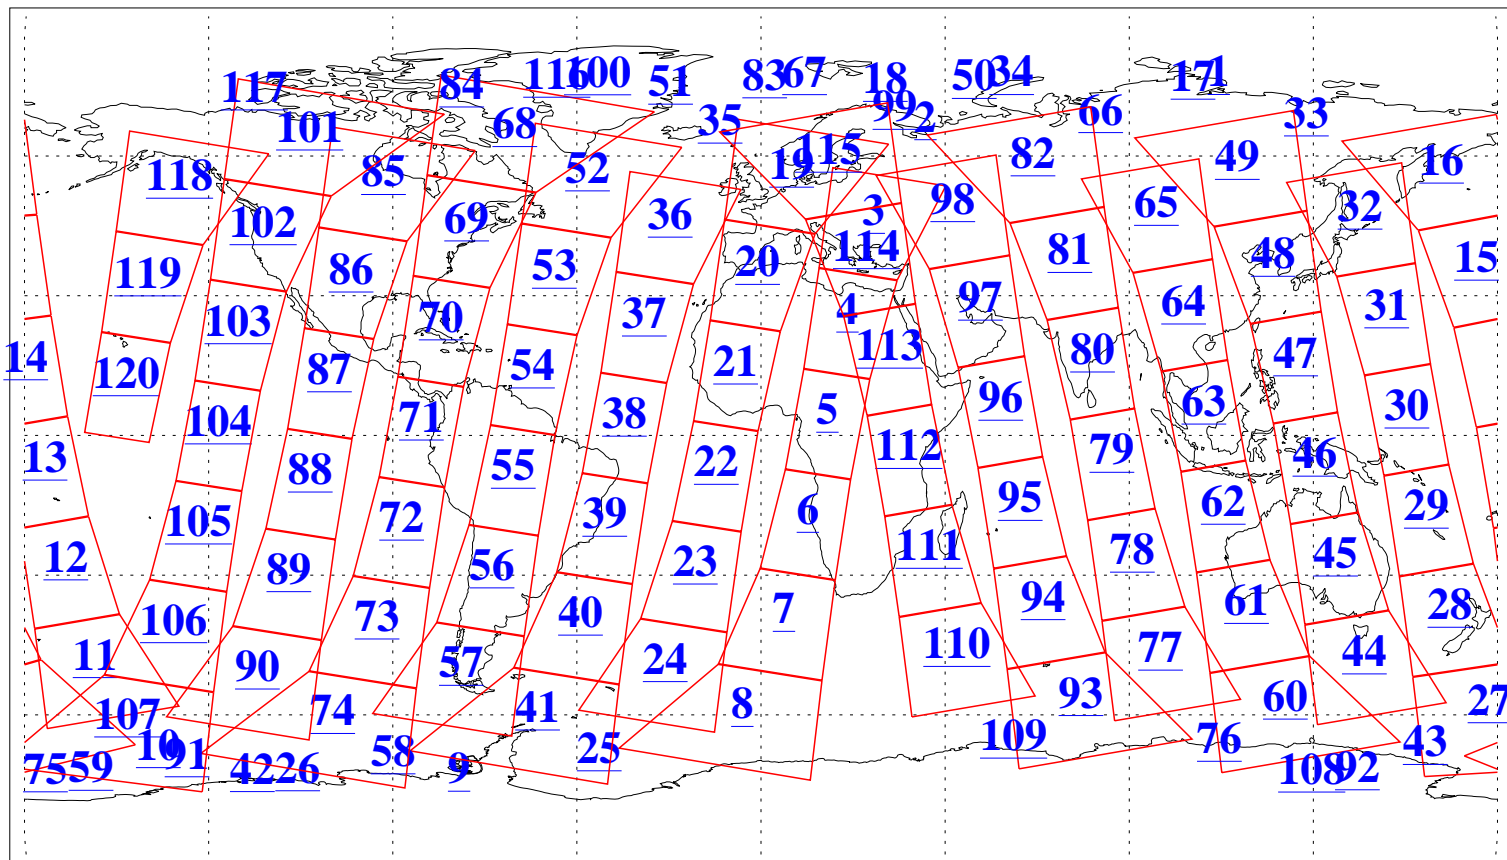

L1B Availability
AMSU Granules: 240
HSB Granules: 0
AIRS Granules: 240

28 Mar 2011
DoY 87
Aqua Day 3250
Granules: 1 to 120

Granules: 121 to 240

Legend: AMSU Available, HSB Available, AIRS Available

L1B Availability
AMSU Granules: 240
HSB Granules: 0
AIRS Granules: 240

28 Mar 2011
DoY 87
Aqua Day 3250

Ascending Granules

Descending Granules

Legend: AMSU Available, HSB Available, AIRS Available

L1B Availability
 AMSU Granules: 240
 HSB Granules: 0
 AIRS Granules: 240

28 Mar 2011
 DoY 87
 Aqua Day 3250

Northern Hemisphere Granules

Southern Hemisphere Granules

Legend: AMSU Available, HSB Available, AIRS Available