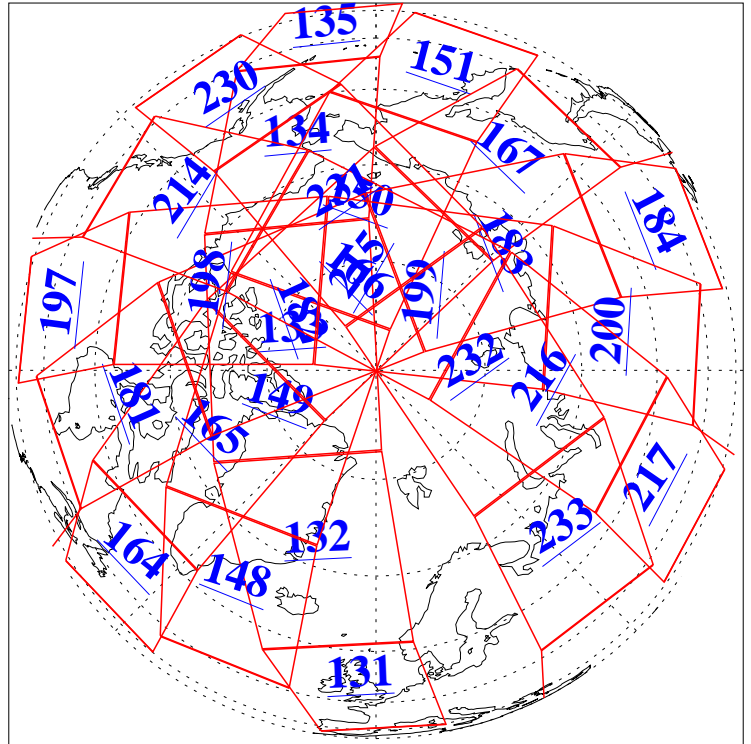

28 Mar 2011
DoY 87
Aqua Day 3250

Ascending Granules

Descending Granules

Legend: AMSU Available, HSB Available, AIRS Available

L1B Availability
 AMSU Granules: 240
 HSB Granules: 0
 AIRS Granules: 240

28 Mar 2011
 DoY 87
 Aqua Day 3250

Northern Hemisphere Granules

Southern Hemisphere Granules

Legend: AMSU Available, HSB Available, AIRS Available