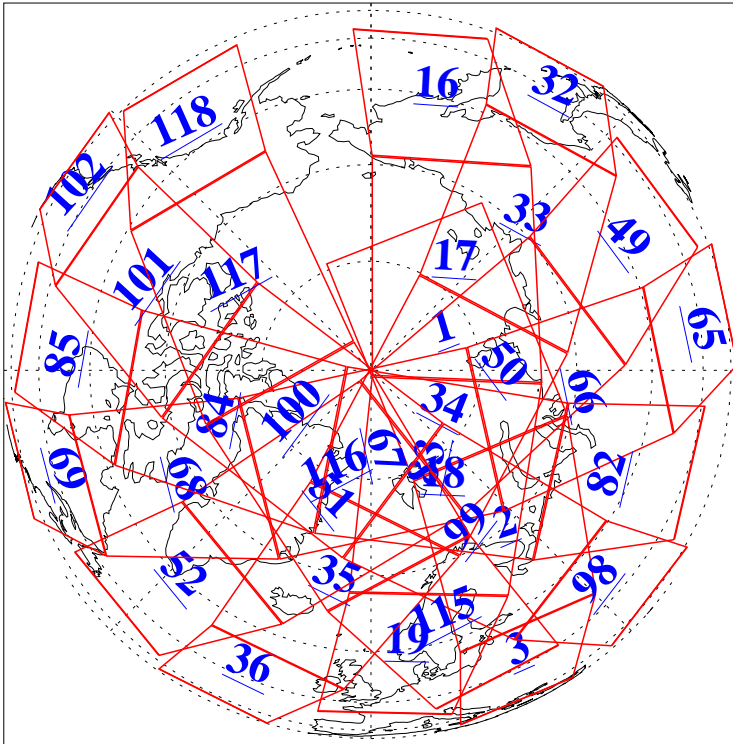

L1B Availability
AMSU Granules: 240
HSB Granules: 0
AIRS Granules: 240

28 Mar 2011
DoY 87
Aqua Day 3250
Granules: 1 to 120

Granules: 121 to 240

Legend: AMSU Available, HSB Available, AIRS Available

L1B Availability
AMSU Granules: 240
HSB Granules: 0
AIRS Granules: 240

28 Mar 2011
DoY 87
Aqua Day 3250

Ascending Granules

Descending Granules

Legend: AMSU Available, HSB Available, AIRS Available

L1B Availability
 AMSU Granules: 240
 HSB Granules: 0
 AIRS Granules: 240

28 Mar 2011
 DoY 87
 Aqua Day 3250

Northern Hemisphere Granules

Southern Hemisphere Granules

Legend: AMSU Available, HSB Available, AIRS Available