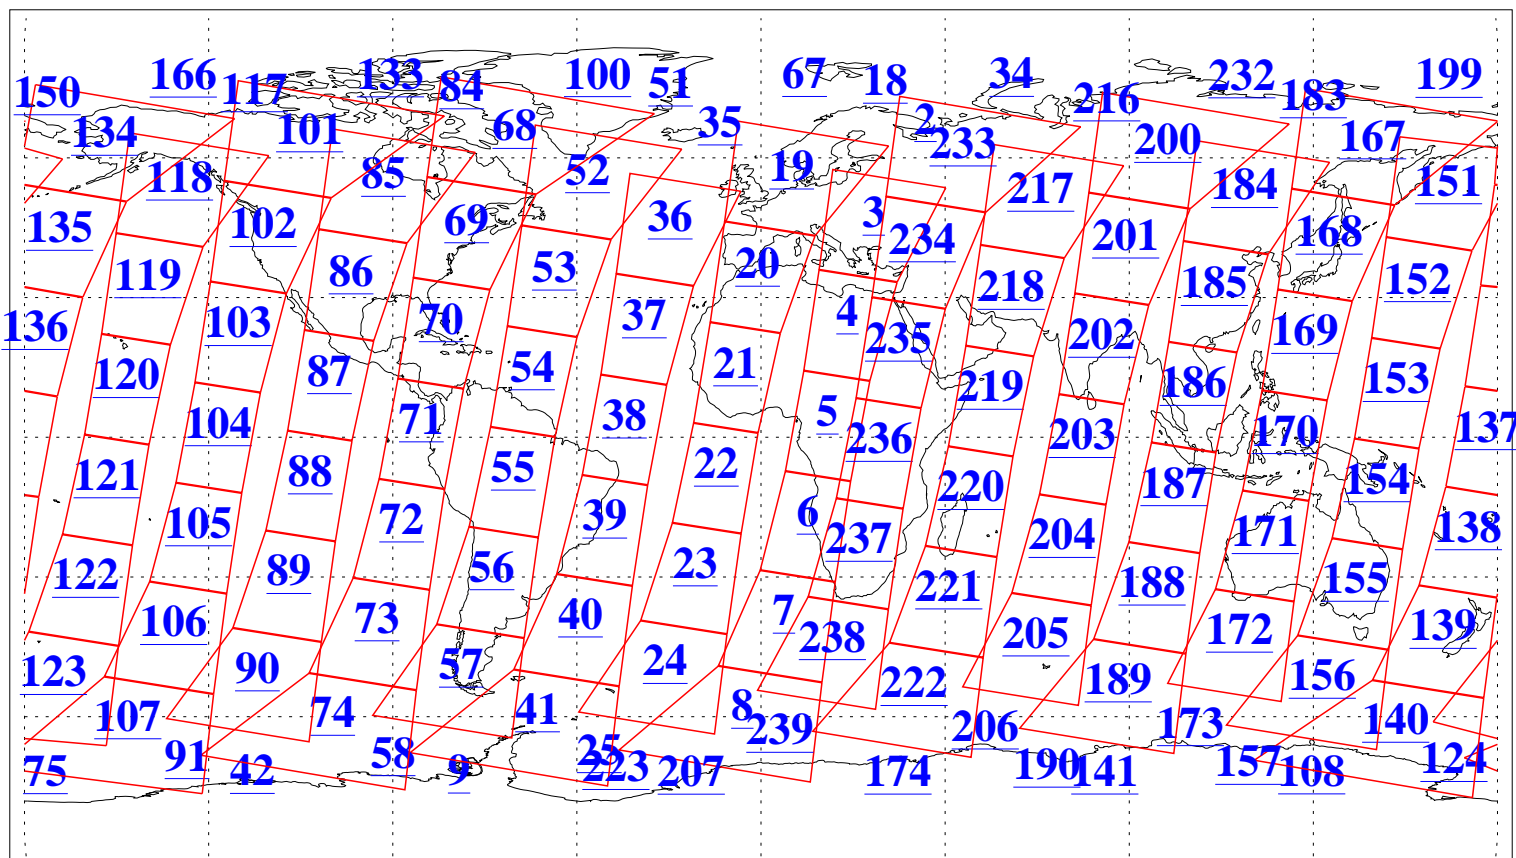

L1B Availability
AMSU Granules: 240
HSB Granules: 0
AIRS Granules: 240

28 Mar 2011
DoY 87
Aqua Day 3250
Granules: 1 to 120

Granules: 121 to 240

Legend: AMSU Available, HSB Available, AIRS Available

L1B Availability
AMSU Granules: 240
HSB Granules: 0
AIRS Granules: 240

28 Mar 2011
DoY 87
Aqua Day 3250

Ascending Granules

Descending Granules

Legend: AMSU Available, HSB Available, AIRS Available

L1B Availability
 AMSU Granules: 240
 HSB Granules: 0
 AIRS Granules: 240

28 Mar 2011
 DoY 87
 Aqua Day 3250

Northern Hemisphere Granules

Southern Hemisphere Granules

Legend: AMSU Available, HSB Available, AIRS Available