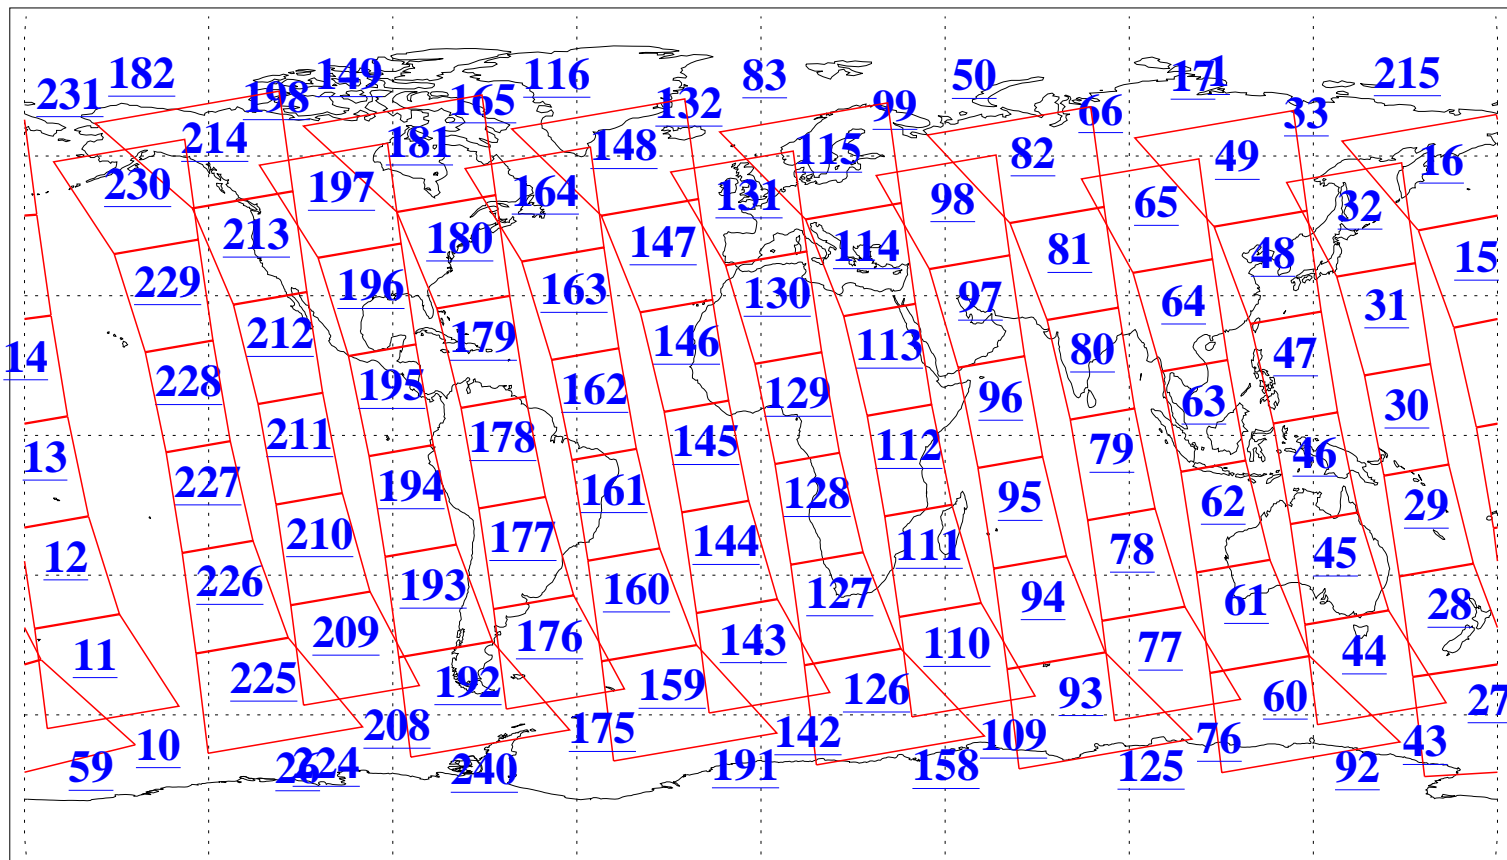

L1B Availability
AMSU Granules: 240
HSB Granules: 0
AIRS Granules: 240

28 Mar 2011
DoY 87
Aqua Day 3250
Granules: 1 to 120

Granules: 121 to 240

Legend: AMSU Available, HSB Available, AIRS Available

L1B Availability
AMSU Granules: 240
HSB Granules: 0
AIRS Granules: 240

28 Mar 2011
DoY 87
Aqua Day 3250

Ascending Granules

Descending Granules

Legend: AMSU Available, HSB Available, AIRS Available

L1B Availability
 AMSU Granules: 240
 HSB Granules: 0
 AIRS Granules: 240

28 Mar 2011
 DoY 87
 Aqua Day 3250

Northern Hemisphere Granules

Southern Hemisphere Granules

Legend: AMSU Available, HSB Available, AIRS Available