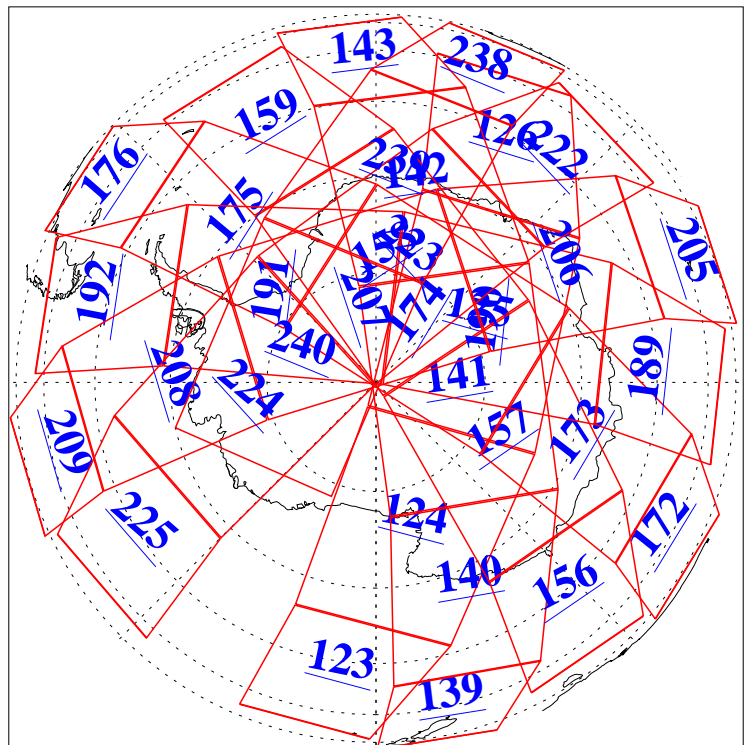

L1B Availability
AMSU Granules: 240
HSB Granules: 0
AIRS Granules: 240

28 Mar 2011
DoY 87
Aqua Day 3250
Granules: 1 to 120

Granules: 121 to 240

Legend: AMSU Available, HSB Available, AIRS Available

L1B Availability
AMSU Granules: 240
HSB Granules: 0
AIRS Granules: 240

28 Mar 2011
DoY 87
Aqua Day 3250

Ascending Granules

Descending Granules

Legend: AMSU Available, HSB Available, AIRS Available

L1B Availability
 AMSU Granules: 240
 HSB Granules: 0
 AIRS Granules: 240

28 Mar 2011
 DoY 87
 Aqua Day 3250

Northern Hemisphere Granules

Southern Hemisphere Granules

Legend: AMSU Available, HSB Available, AIRS Available