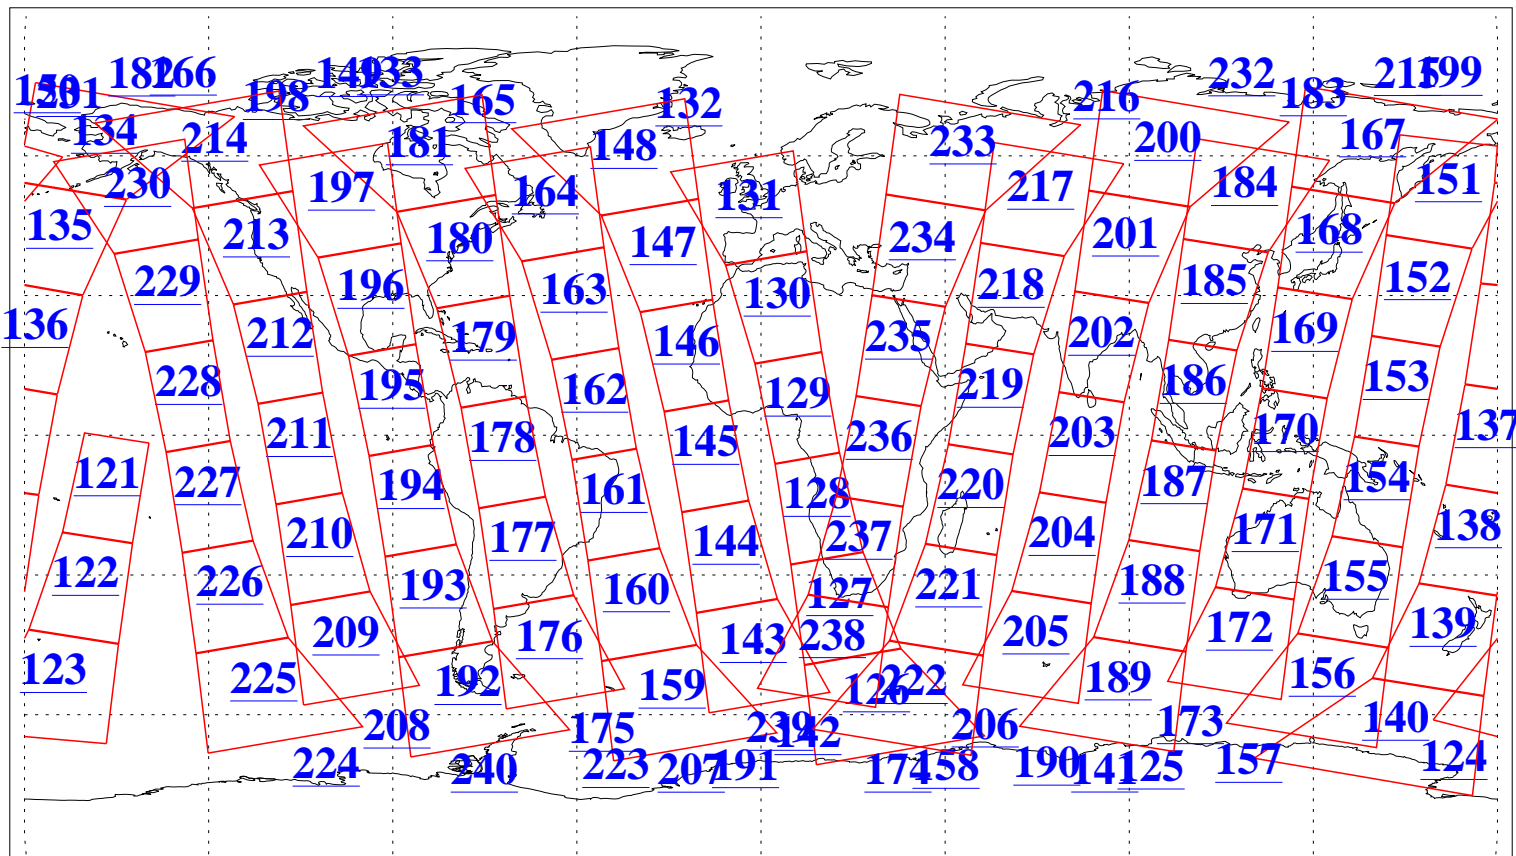

L1B Availability
AMSU Granules: 240
HSB Granules: 0
AIRS Granules: 240

28 Mar 2011
DoY 87
Aqua Day 3250
Granules: 1 to 120

Granules: 121 to 240

Legend: AMSU Available, HSB Available, AIRS Available

L1B Availability
AMSU Granules: 240
HSB Granules: 0
AIRS Granules: 240

28 Mar 2011
DoY 87
Aqua Day 3250

Ascending Granules

Descending Granules

Legend: AMSU Available, HSB Available, AIRS Available

L1B Availability
 AMSU Granules: 240
 HSB Granules: 0
 AIRS Granules: 240

28 Mar 2011
 DoY 87
 Aqua Day 3250

Northern Hemisphere Granules

Southern Hemisphere Granules

Legend: AMSU Available, HSB Available, AIRS Available