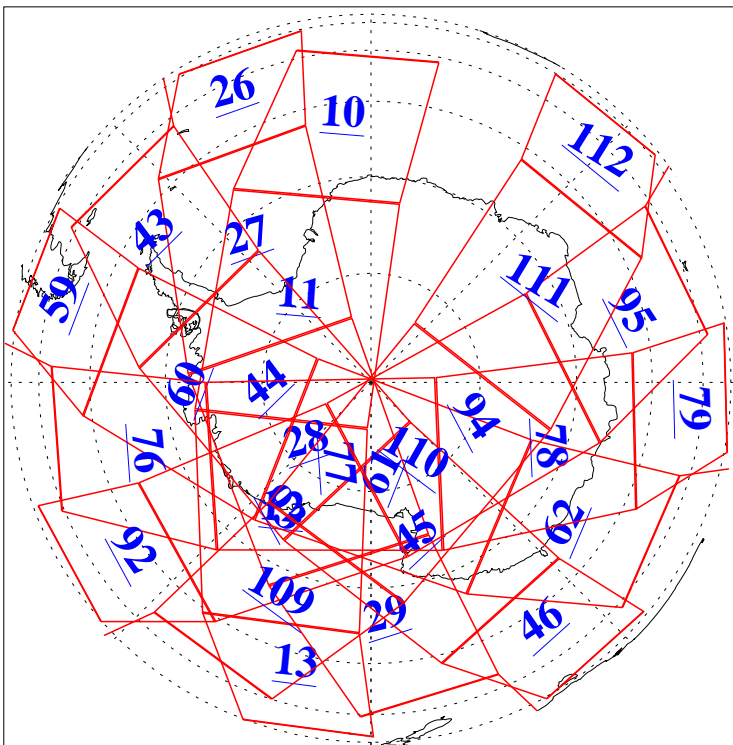

L1B Availability  
AMSU Granules: 240  
HSB Granules: 0  
AIRS Granules: 240

26 Mar 2011  
DoY 85  
Aqua Day 3248  
Granules: 1 to 120

Granules: 121 to 240

Legend: AMSU Available, HSB Available, AIRS Available

L1B Availability  
AMSU Granules: 240  
HSB Granules: 0  
AIRS Granules: 240

26 Mar 2011  
DoY 85  
Aqua Day 3248

Ascending Granules

Descending Granules

Legend: AMSU Available, HSB Available, AIRS Available

L1B Availability  
 AMSU Granules: 240  
 HSB Granules: 0  
 AIRS Granules: 240

26 Mar 2011  
 DoY 85  
 Aqua Day 3248

Northern Hemisphere Granules

Southern Hemisphere Granules

Legend: AMSU Available, HSB Available, AIRS Available