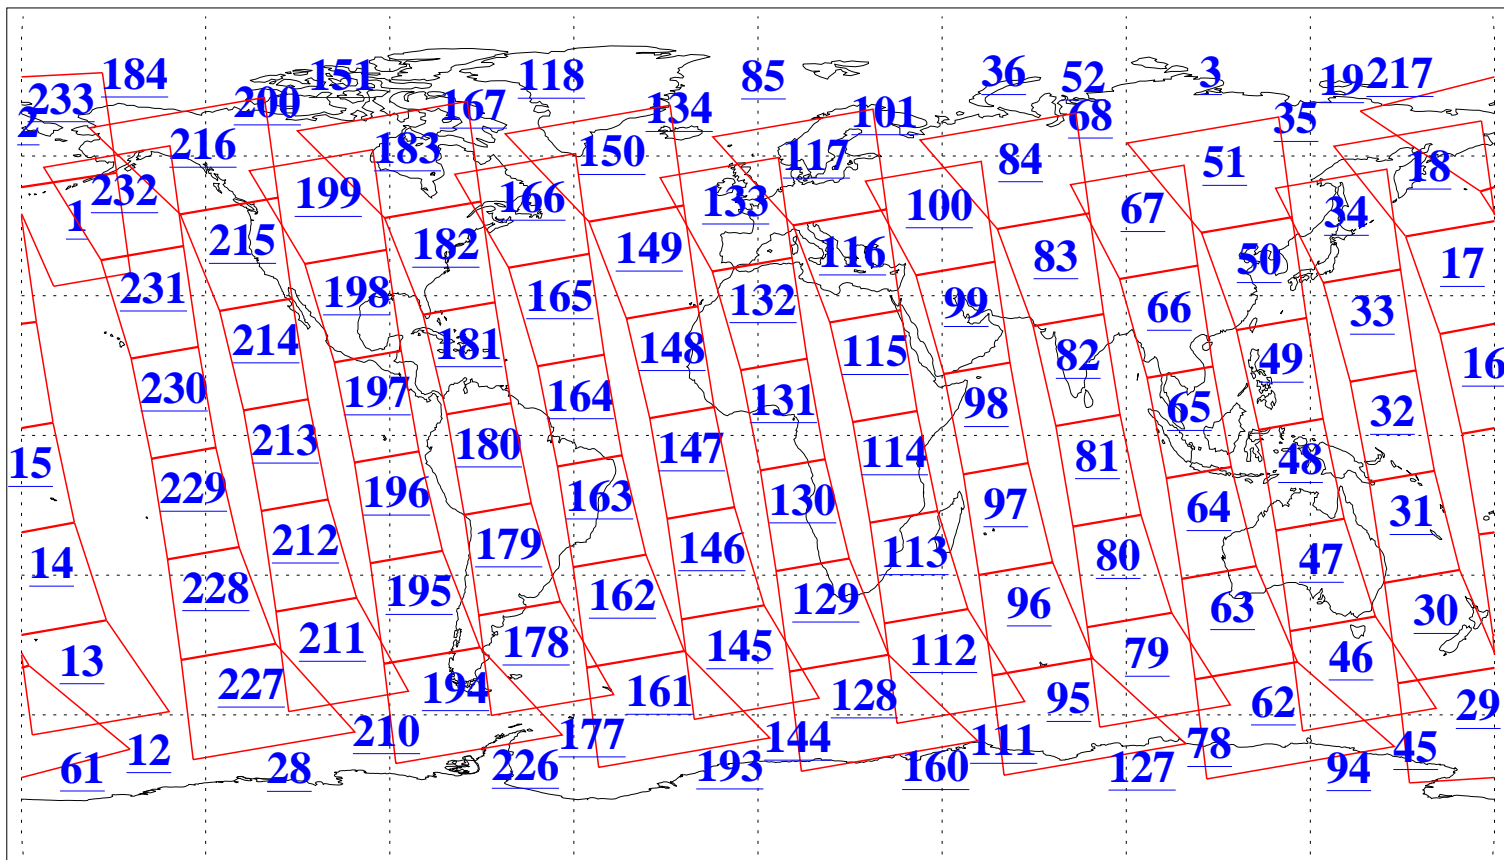

L1B Availability  
AMSU Granules: 240  
HSB Granules: 0  
AIRS Granules: 240

26 Mar 2011  
DoY 85  
Aqua Day 3248  
Granules: 1 to 120

Granules: 121 to 240

Legend: AMSU Available, HSB Available, AIRS Available

L1B Availability  
AMSU Granules: 240  
HSB Granules: 0  
AIRS Granules: 240

26 Mar 2011  
DoY 85  
Aqua Day 3248

Ascending Granules

Descending Granules

Legend: AMSU Available, HSB Available, AIRS Available

L1B Availability  
 AMSU Granules: 240  
 HSB Granules: 0  
 AIRS Granules: 240

26 Mar 2011  
 DoY 85  
 Aqua Day 3248

Northern Hemisphere Granules

Southern Hemisphere Granules

Legend: AMSU Available, HSB Available, AIRS Available