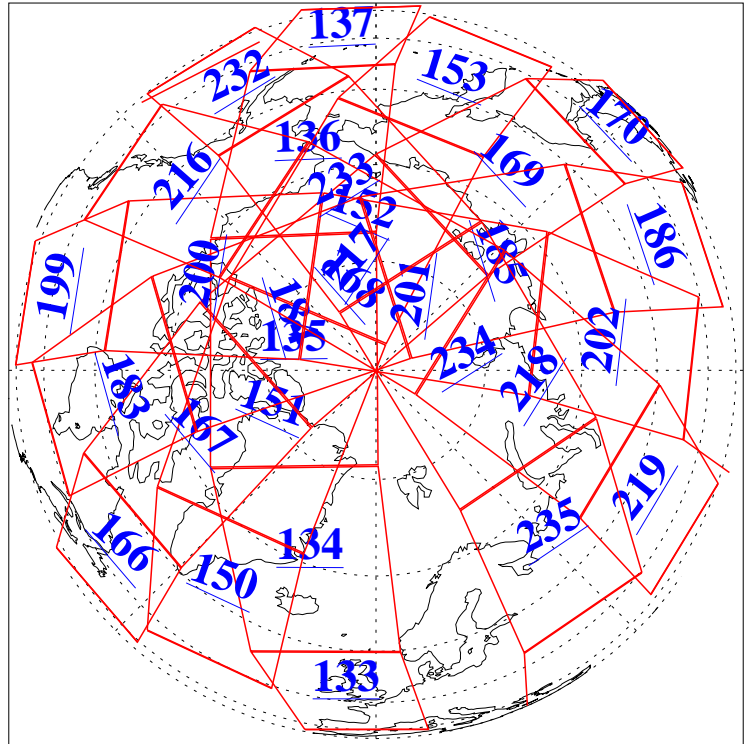

L1B Availability  
AMSU Granules: 240  
HSB Granules: 0  
AIRS Granules: 240

26 Mar 2011  
DoY 85  
Aqua Day 3248

Ascending Granules

Descending Granules

Legend: AMSU Available, HSB Available, AIRS Available

L1B Availability  
 AMSU Granules: 240  
 HSB Granules: 0  
 AIRS Granules: 240

26 Mar 2011  
 DoY 85  
 Aqua Day 3248

Northern Hemisphere Granules

Southern Hemisphere Granules

Legend: AMSU Available, HSB Available, AIRS Available