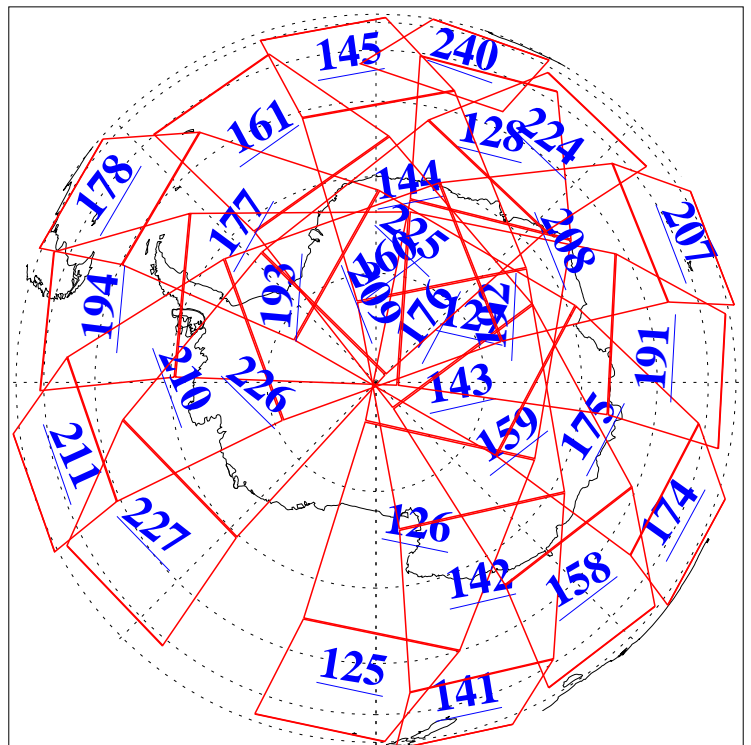

L1B Availability  
AMSU Granules: 240  
HSB Granules: 0  
AIRS Granules: 240

26 Mar 2011  
DoY 85  
Aqua Day 3248  
Granules: 1 to 120

Granules: 121 to 240

Legend: AMSU Available, HSB Available, AIRS Available

L1B Availability  
AMSU Granules: 240  
HSB Granules: 0  
AIRS Granules: 240

26 Mar 2011  
DoY 85  
Aqua Day 3248

Ascending Granules

Descending Granules

Legend: AMSU Available, HSB Available, AIRS Available

L1B Availability  
 AMSU Granules: 240  
 HSB Granules: 0  
 AIRS Granules: 240

26 Mar 2011  
 DoY 85  
 Aqua Day 3248

Northern Hemisphere Granules

Southern Hemisphere Granules

Legend: AMSU Available, HSB Available, AIRS Available