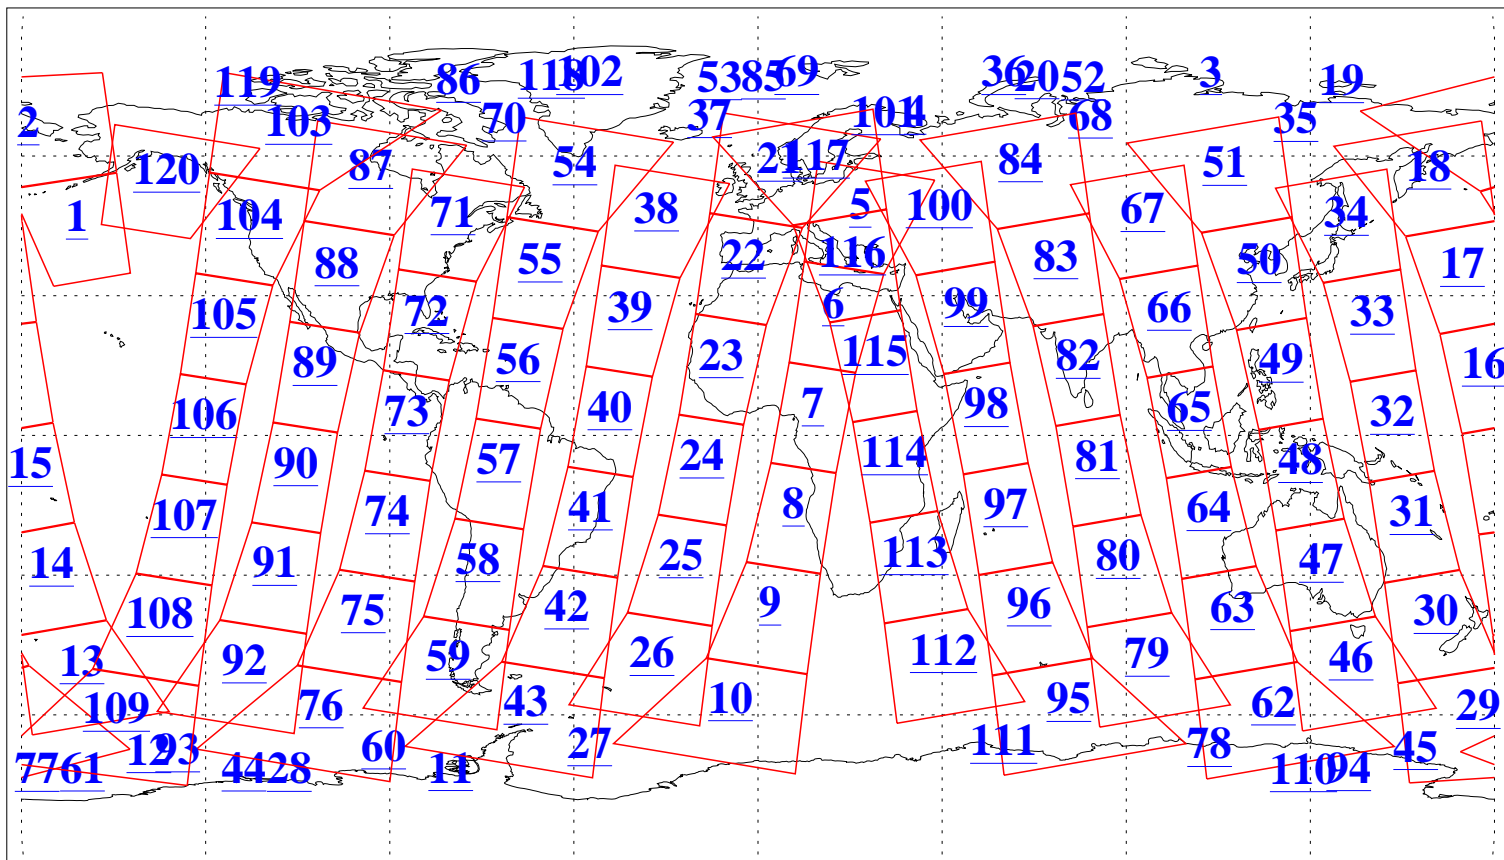

L1B Availability  
AMSU Granules: 240  
HSB Granules: 0  
AIRS Granules: 240

26 Mar 2011  
DoY 85  
Aqua Day 3248  
Granules: 1 to 120

Granules: 121 to 240

Legend: AMSU Available, HSB Available, AIRS Available

L1B Availability  
AMSU Granules: 240  
HSB Granules: 0  
AIRS Granules: 240

26 Mar 2011  
DoY 85  
Aqua Day 3248

Ascending Granules

Descending Granules

Legend: AMSU Available, HSB Available, AIRS Available

L1B Availability  
 AMSU Granules: 240  
 HSB Granules: 0  
 AIRS Granules: 240

26 Mar 2011  
 DoY 85  
 Aqua Day 3248

Northern Hemisphere Granules

Southern Hemisphere Granules

Legend: AMSU Available, HSB Available, AIRS Available