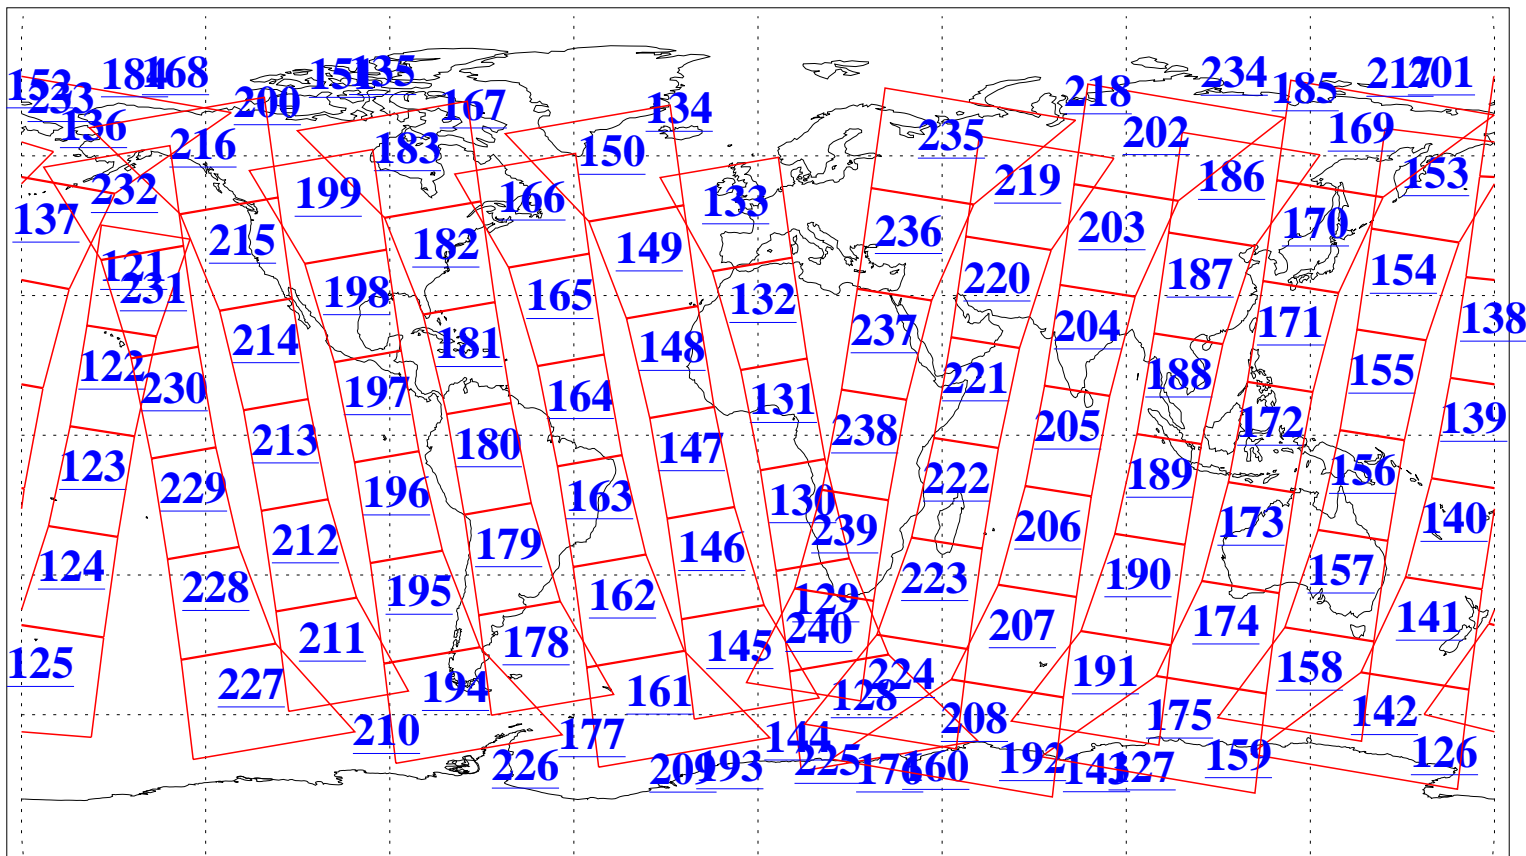

L1B Availability  
AMSU Granules: 240  
HSB Granules: 0  
AIRS Granules: 240

26 Mar 2011  
DoY 85  
Aqua Day 3248  
Granules: 1 to 120

Granules: 121 to 240

Legend: AMSU Available, HSB Available, AIRS Available

L1B Availability  
AMSU Granules: 240  
HSB Granules: 0  
AIRS Granules: 240

26 Mar 2011  
DoY 85  
Aqua Day 3248

Ascending Granules

Descending Granules

Legend: AMSU Available, HSB Available, AIRS Available

L1B Availability  
 AMSU Granules: 240  
 HSB Granules: 0  
 AIRS Granules: 240

26 Mar 2011  
 DoY 85  
 Aqua Day 3248

Northern Hemisphere Granules

Southern Hemisphere Granules

Legend: AMSU Available, HSB Available, AIRS Available