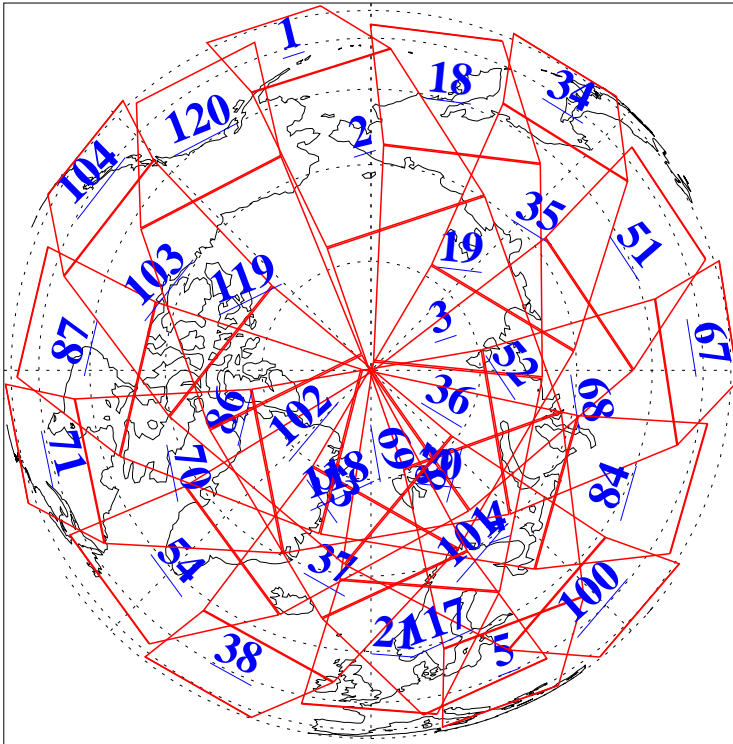

L1B Availability  
AMSU Granules: 240  
HSB Granules: 0  
AIRS Granules: 240

26 Mar 2011  
DoY 85  
Aqua Day 3248  
Granules: 1 to 120

Granules: 121 to 240

Legend: AMSU Available, HSB Available, AIRS Available

L1B Availability  
AMSU Granules: 240  
HSB Granules: 0  
AIRS Granules: 240

26 Mar 2011  
DoY 85  
Aqua Day 3248

Ascending Granules

Descending Granules

Legend: AMSU Available, HSB Available, AIRS Available

L1B Availability  
 AMSU Granules: 240  
 HSB Granules: 0  
 AIRS Granules: 240

26 Mar 2011  
 DoY 85  
 Aqua Day 3248

Northern Hemisphere Granules

Southern Hemisphere Granules

Legend: AMSU Available, HSB Available, AIRS Available