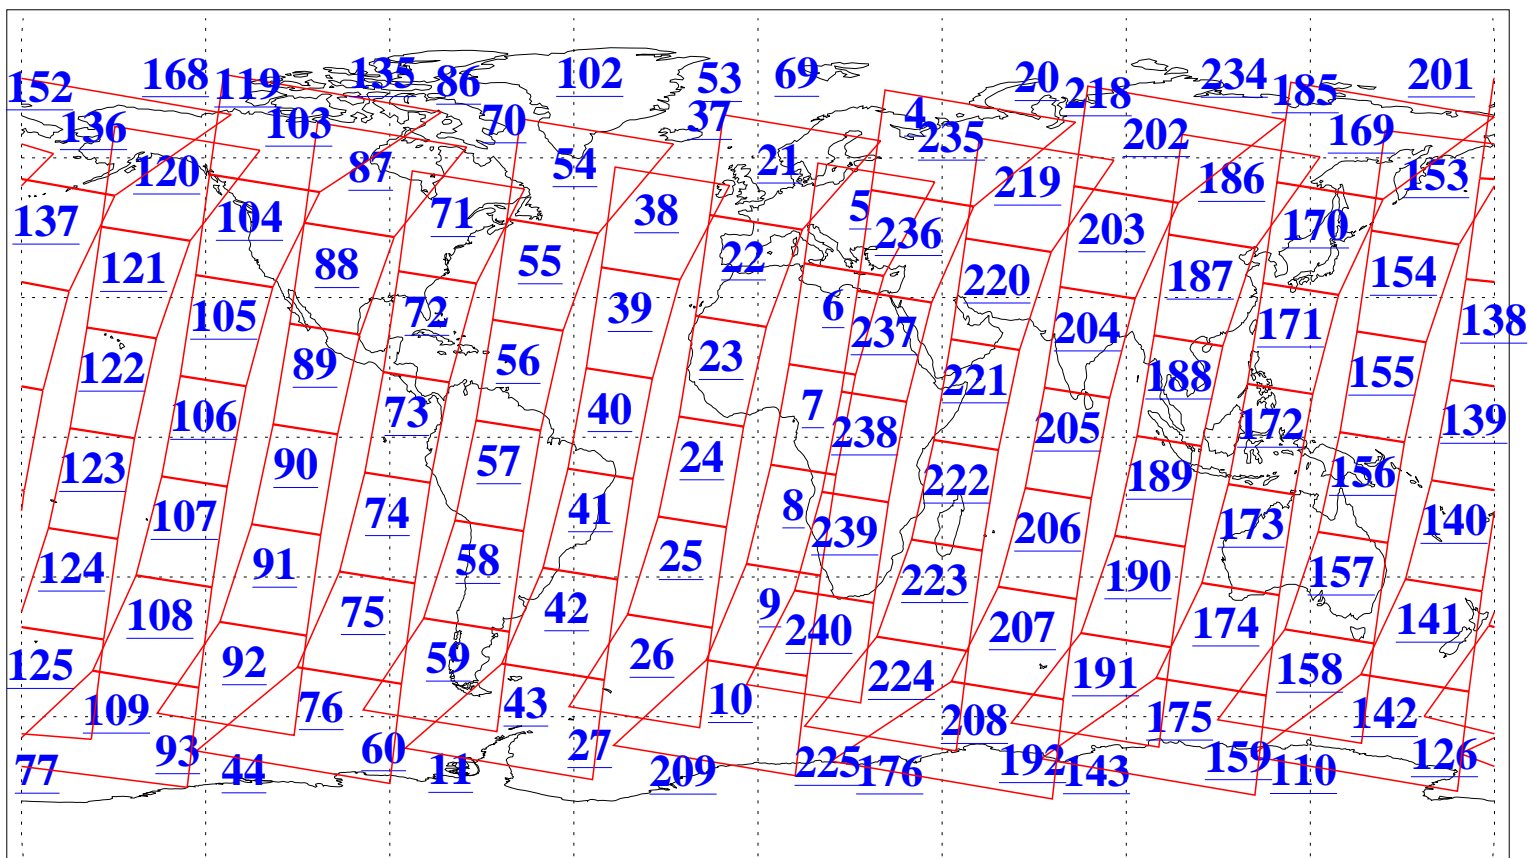

L1B Availability  
AMSU Granules: 240  
HSB Granules: 0  
AIRS Granules: 240

26 Mar 2011  
DoY 85  
Aqua Day 3248  
Granules: 1 to 120

Granules: 121 to 240

Legend: AMSU Available, HSB Available, AIRS Available

L1B Availability  
AMSU Granules: 240  
HSB Granules: 0  
AIRS Granules: 240

26 Mar 2011  
DoY 85  
Aqua Day 3248

Ascending Granules

Descending Granules

Legend: AMSU Available, HSB Available, AIRS Available

L1B Availability  
 AMSU Granules: 240  
 HSB Granules: 0  
 AIRS Granules: 240

26 Mar 2011  
 DoY 85  
 Aqua Day 3248

Northern Hemisphere Granules

Southern Hemisphere Granules

Legend: AMSU Available, HSB Available, AIRS Available