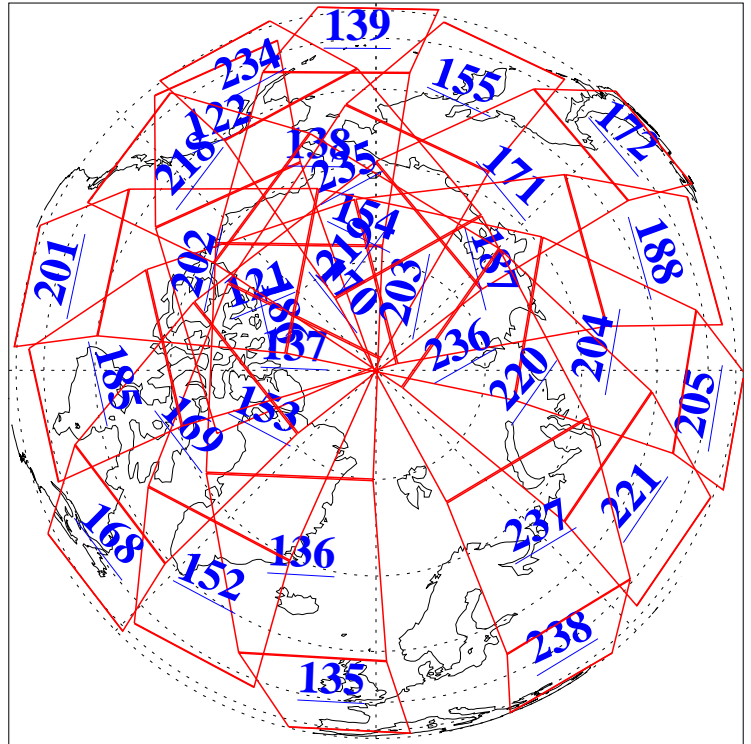

L1B Availability
AMSU Granules: 240
HSB Granules: 0
AIRS Granules: 240

24 Mar 2011
DoY 83
Aqua Day 3246

Northern Hemisphere Granules

Southern Hemisphere Granules