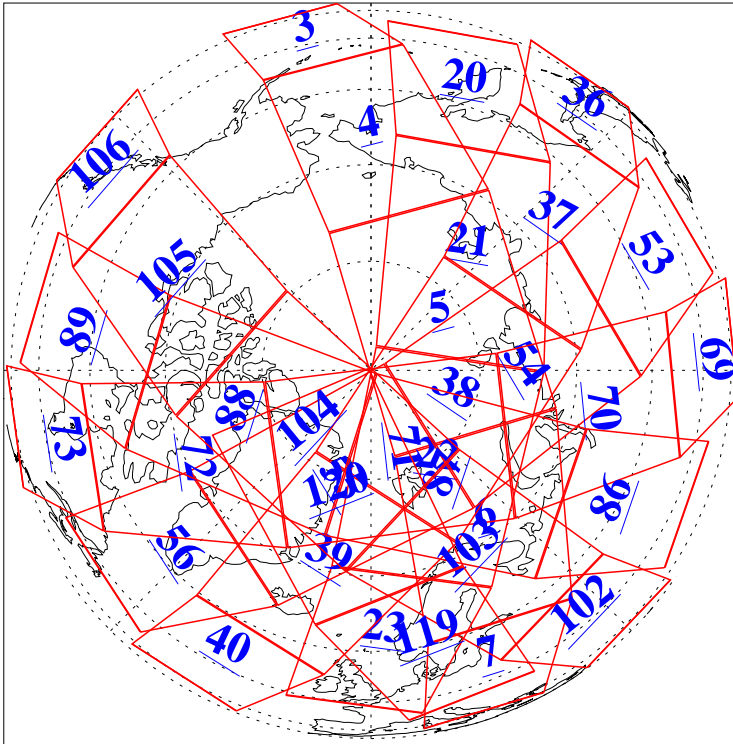

L1B Availability
 AMSU Granules: 240
 HSB Granules: 0
 AIRS Granules: 240

24 Mar 2011
 DoY 83
 Aqua Day 3246
 Granules: 1 to 120

Granules: 121 to 240

Legend: AMSU Available, HSB Available, AIRS Available

L1B Availability
AMSU Granules: 240
HSB Granules: 0
AIRS Granules: 240

24 Mar 2011
DoY 83
Aqua Day 3246
Ascending Granules

Descending Granules

Legend: AMSU Available, HSB Available, AIRS Available

L1B Availability
 AMSU Granules: 240
 HSB Granules: 0
 AIRS Granules: 240

24 Mar 2011
 DoY 83
 Aqua Day 3246

Northern Hemisphere Granules

Southern Hemisphere Granules

Legend: AMSU Available, HSB Available, AIRS Available