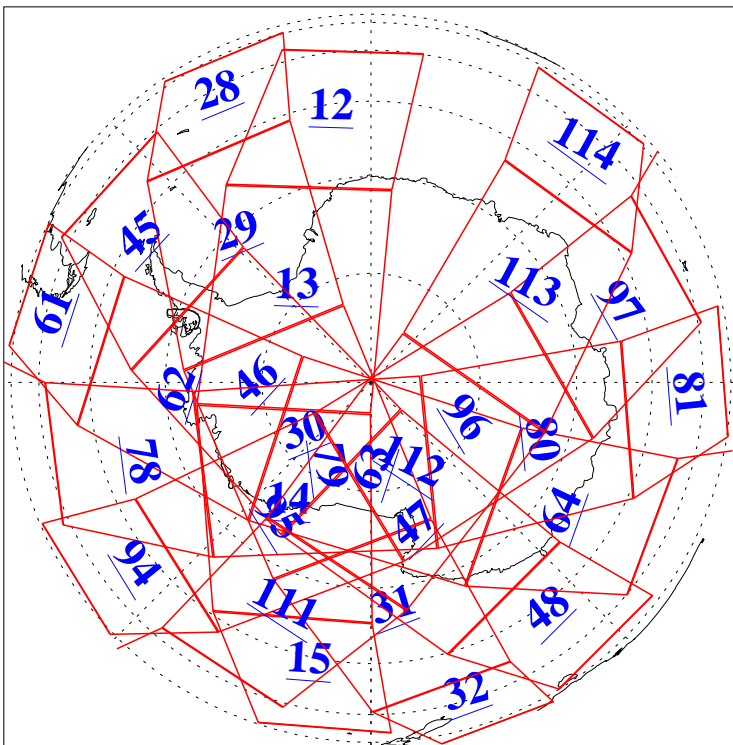

L1B Availability
 AMSU Granules: 240
 HSB Granules: 0
 AIRS Granules: 240

24 Mar 2011
 DoY 83
 Aqua Day 3246
 Granules: 1 to 120

Granules: 121 to 240

Legend: AMSU Available, HSB Available, AIRS Available

L1B Availability
AMSU Granules: 240
HSB Granules: 0
AIRS Granules: 240

24 Mar 2011
DoY 83
Aqua Day 3246
Ascending Granules

Descending Granules

Legend: AMSU Available, HSB Available, AIRS Available

L1B Availability
 AMSU Granules: 240
 HSB Granules: 0
 AIRS Granules: 240

24 Mar 2011
 DoY 83
 Aqua Day 3246

Northern Hemisphere Granules

Southern Hemisphere Granules

Legend: AMSU Available, HSB Available, AIRS Available