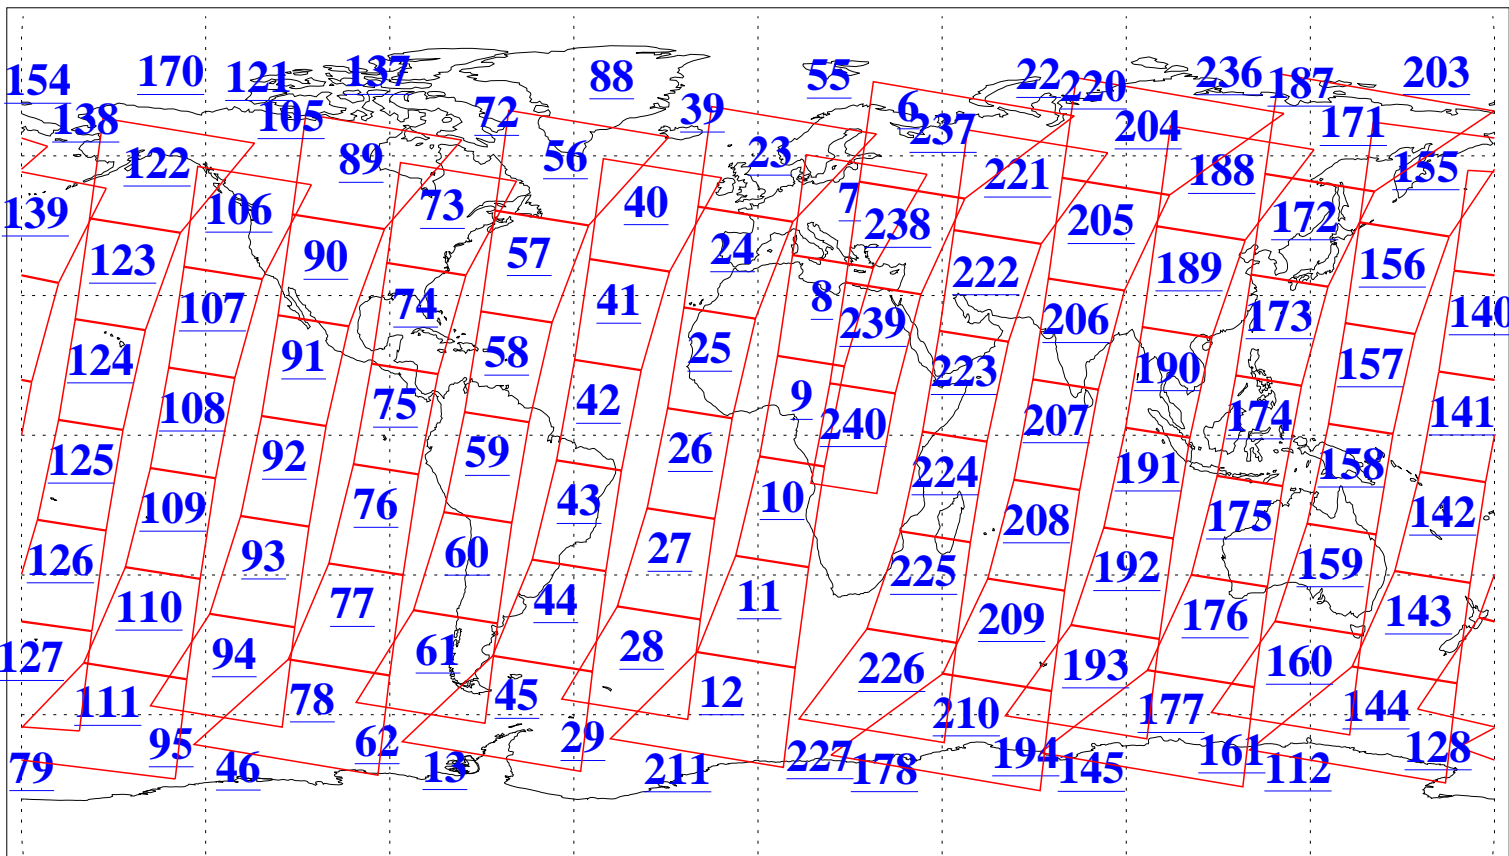

L1B Availability
 AMSU Granules: 240
 HSB Granules: 0
 AIRS Granules: 240

24 Mar 2011
 DoY 83
 Aqua Day 3246
 Granules: 1 to 120

Granules: 121 to 240

Legend: AMSU Available, HSB Available, AIRS Available

L1B Availability
AMSU Granules: 240
HSB Granules: 0
AIRS Granules: 240

24 Mar 2011
DoY 83
Aqua Day 3246
Ascending Granules

Descending Granules

Legend: AMSU Available, HSB Available, AIRS Available

L1B Availability
 AMSU Granules: 240
 HSB Granules: 0
 AIRS Granules: 240

24 Mar 2011
 DoY 83
 Aqua Day 3246

Northern Hemisphere Granules

Southern Hemisphere Granules

Legend: AMSU Available, HSB Available, AIRS Available