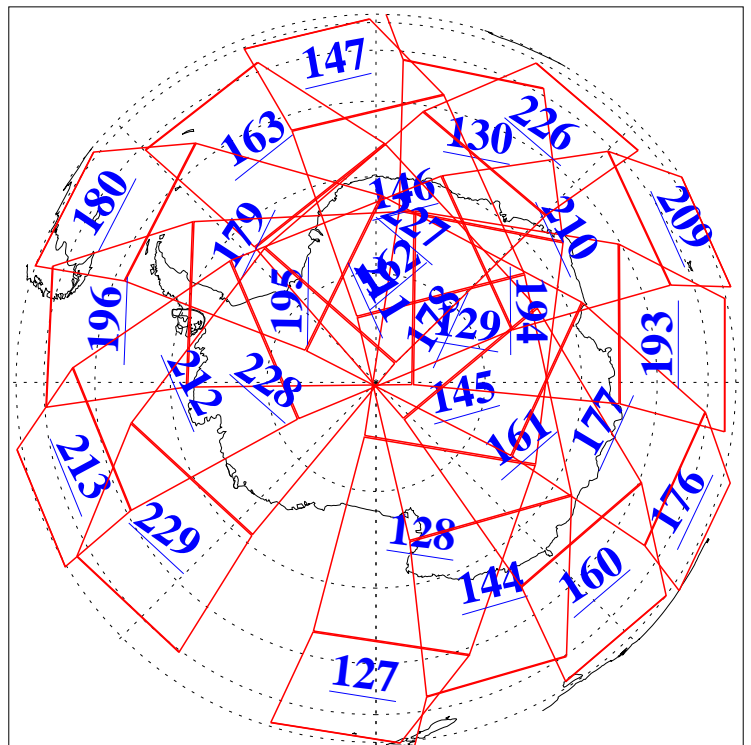

Legend: AMSU Available, HSB Available, AIRS Available