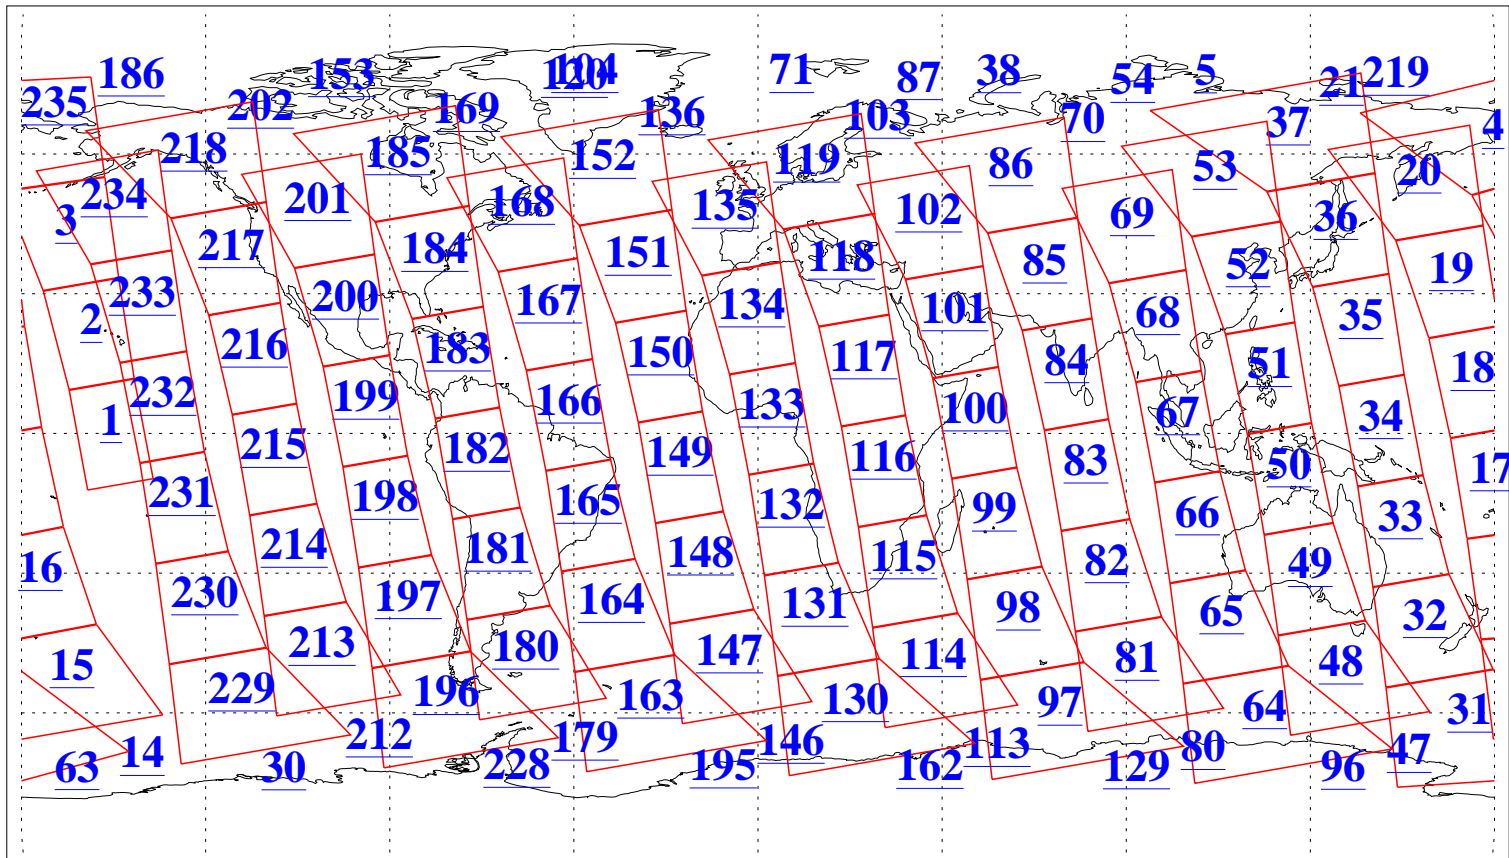

L1B Availability
 AMSU Granules: 240
 HSB Granules: 0
 AIRS Granules: 240

24 Mar 2011
 DoY 83
 Aqua Day 3246
 Granules: 1 to 120

Granules: 121 to 240

Legend: AMSU Available, HSB Available, AIRS Available

L1B Availability
AMSU Granules: 240
HSB Granules: 0
AIRS Granules: 240

24 Mar 2011
DoY 83
Aqua Day 3246
Ascending Granules

Descending Granules

Legend: AMSU Available, HSB Available, AIRS Available

L1B Availability
 AMSU Granules: 240
 HSB Granules: 0
 AIRS Granules: 240