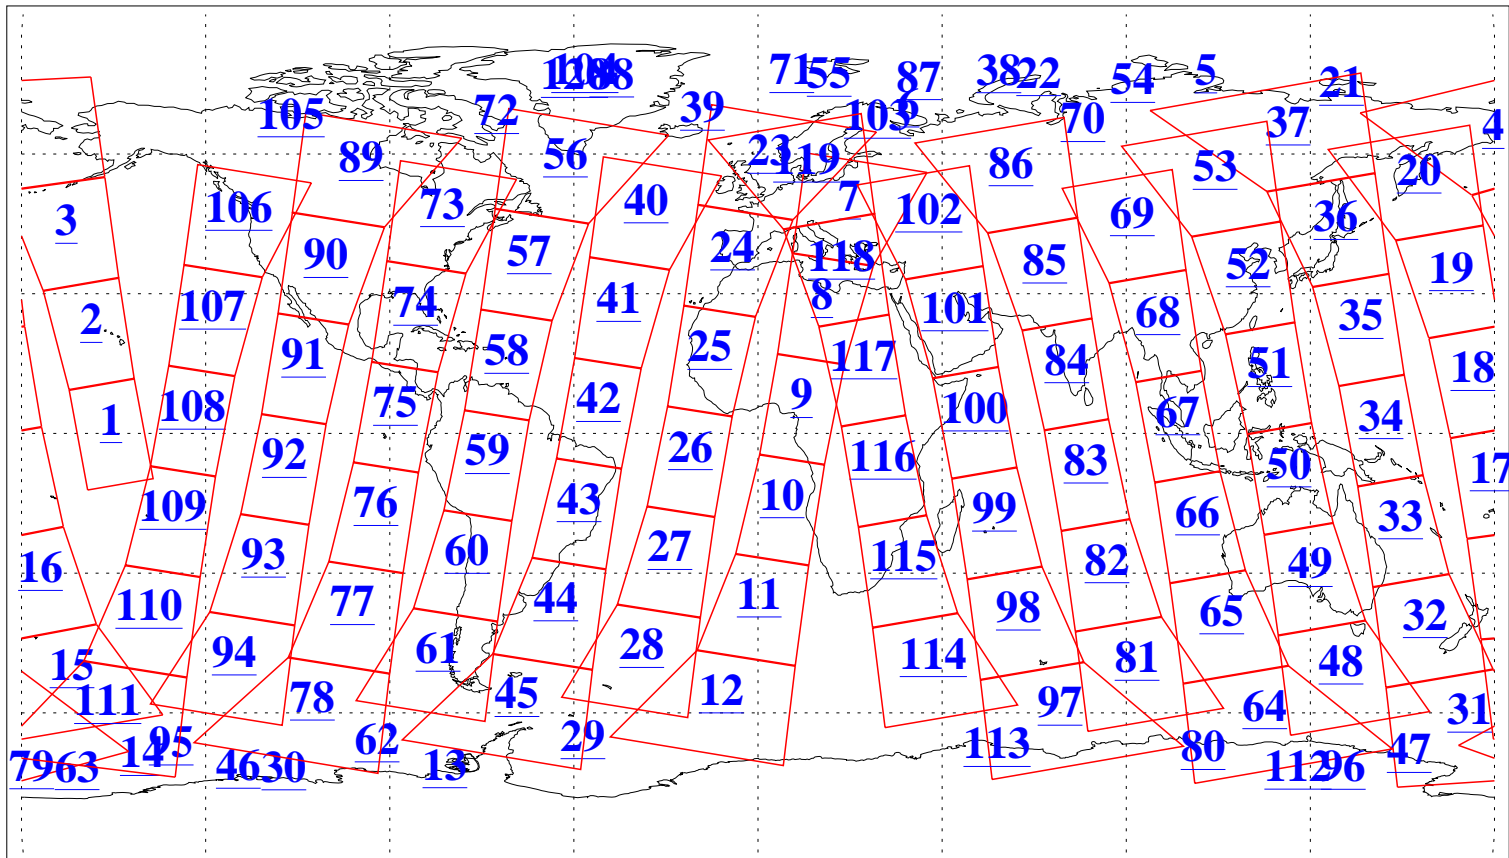

L1B Availability
 AMSU Granules: 240
 HSB Granules: 0
 AIRS Granules: 240

24 Mar 2011
 DoY 83
 Aqua Day 3246
 Granules: 1 to 120

Granules: 121 to 240

Legend: AMSU Available, HSB Available, AIRS Available

L1B Availability
AMSU Granules: 240
HSB Granules: 0
AIRS Granules: 240

24 Mar 2011
DoY 83
Aqua Day 3246
Ascending Granules

Descending Granules

Legend: AMSU Available, HSB Available, AIRS Available

L1B Availability
 AMSU Granules: 240
 HSB Granules: 0
 AIRS Granules: 240

24 Mar 2011
 DoY 83
 Aqua Day 3246

Northern Hemisphere Granules

Southern Hemisphere Granules

Legend: AMSU Available, HSB Available, AIRS Available