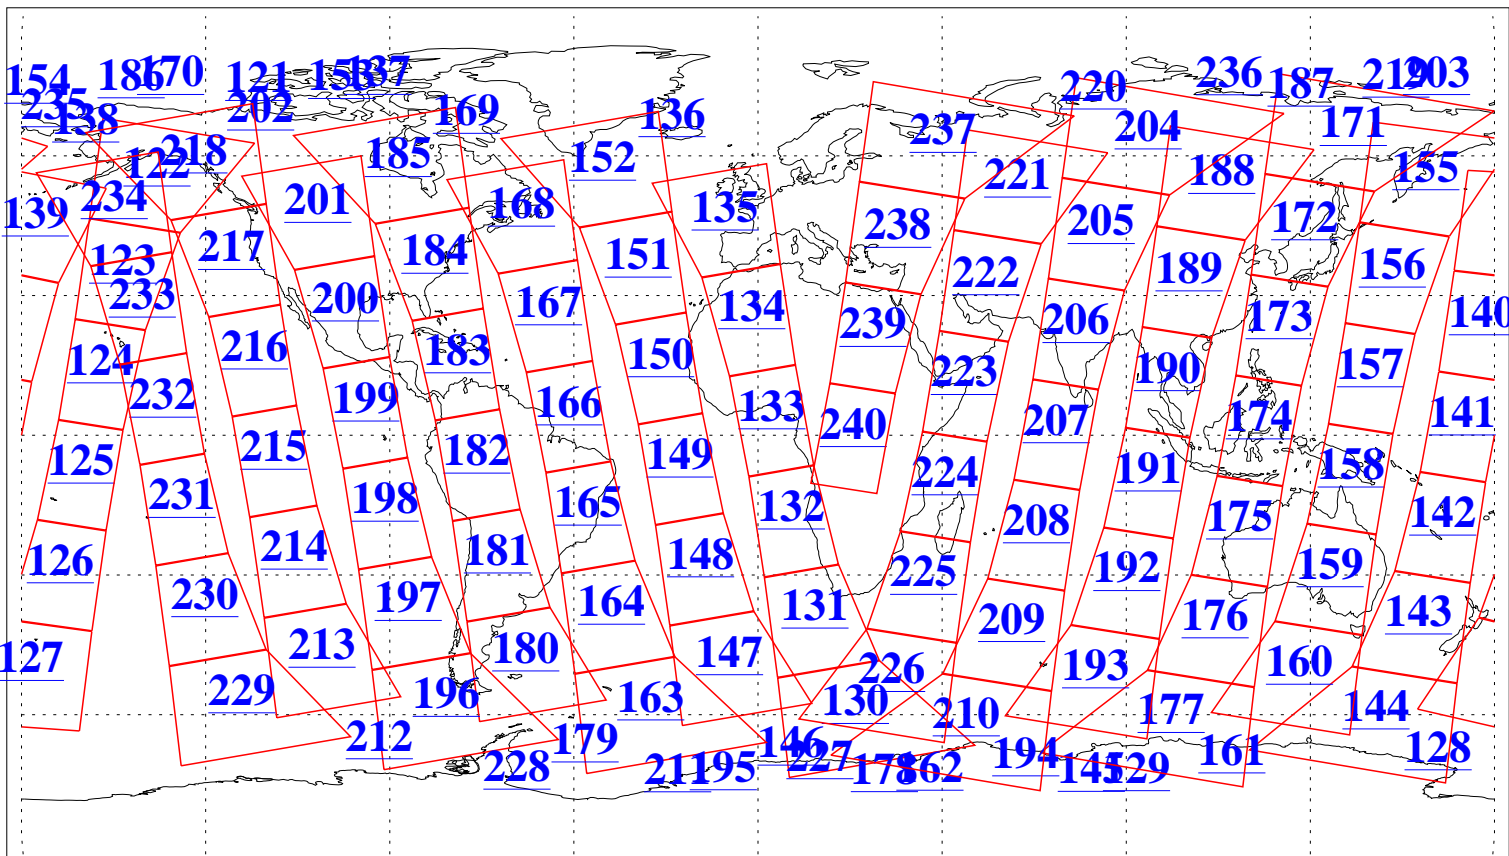

L1B Availability
 AMSU Granules: 240
 HSB Granules: 0
 AIRS Granules: 240

24 Mar 2011
 DoY 83
 Aqua Day 3246
 Granules: 1 to 120

Granules: 121 to 240

Legend: AMSU Available, HSB Available, AIRS Available

L1B Availability
AMSU Granules: 240
HSB Granules: 0
AIRS Granules: 240

24 Mar 2011
DoY 83
Aqua Day 3246
Ascending Granules

Descending Granules

Legend: AMSU Available, HSB Available, AIRS Available

L1B Availability
 AMSU Granules: 240
 HSB Granules: 0
 AIRS Granules: 240

24 Mar 2011
 DoY 83
 Aqua Day 3246

Northern Hemisphere Granules

Southern Hemisphere Granules

Legend: AMSU Available, HSB Available, AIRS Available