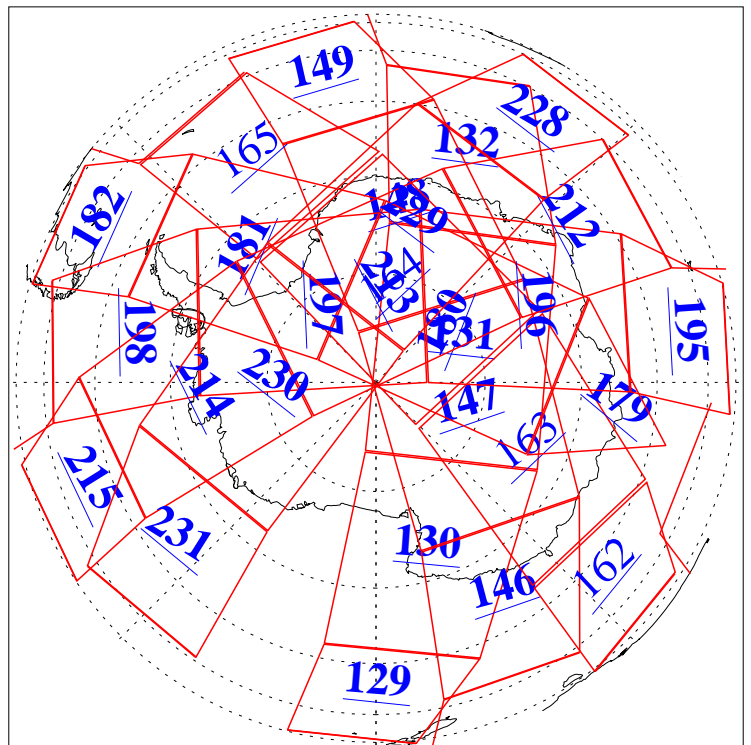

L1B Availability
AMSU Granules: 240
HSB Granules: 0
AIRS Granules: 212

22 Mar 2011
DoY 81
Aqua Day 3244
Granules: 1 to 120

Granules: 121 to 240

Legend: AMSU Available, HSB Available, AIRS Available

L1B Availability
AMSU Granules: 240
HSB Granules: 0
AIRS Granules: 212

22 Mar 2011
DoY 81
Aqua Day 3244

Ascending Granules

Descending Granules

Legend: AMSU Available, HSB Available, AIRS Available

L1B Availability
 AMSU Granules: 240
 HSB Granules: 0
 AIRS Granules: 212

22 Mar 2011
 DoY 81
 Aqua Day 3244

Northern Hemisphere Granules

Southern Hemisphere Granules

Legend: AMSU Available, HSB Available, AIRS Available