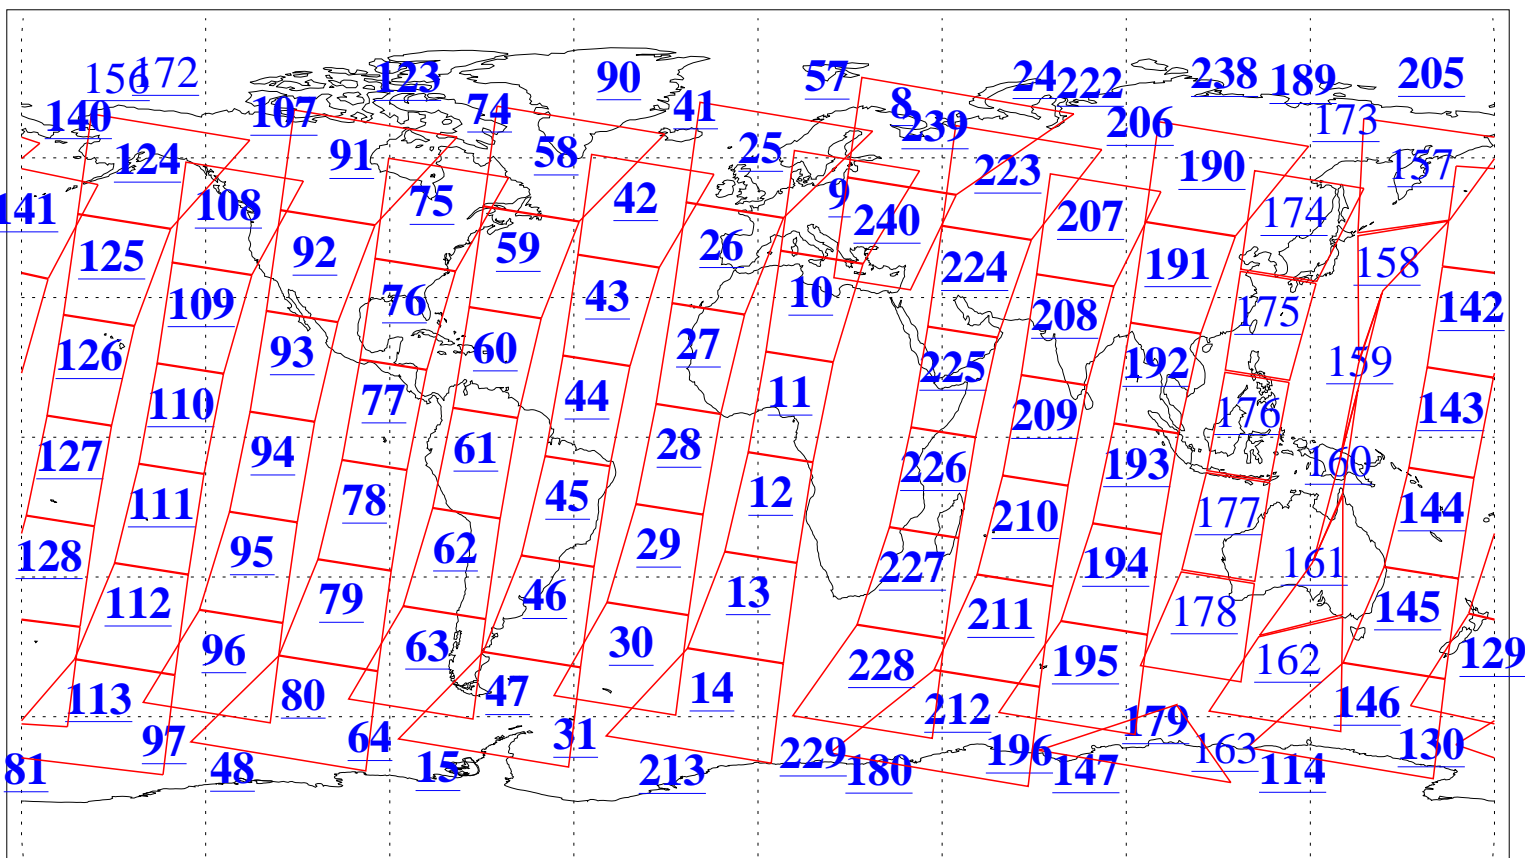

L1B Availability
AMSU Granules: 240
HSB Granules: 0
AIRS Granules: 212

22 Mar 2011
DoY 81
Aqua Day 3244
Granules: 1 to 120

Granules: 121 to 240

Legend: AMSU Available, HSB Available, AIRS Available

L1B Availability
AMSU Granules: 240
HSB Granules: 0
AIRS Granules: 212

22 Mar 2011
DoY 81
Aqua Day 3244

Ascending Granules

Descending Granules

Legend: AMSU Available, HSB Available, AIRS Available

L1B Availability
 AMSU Granules: 240
 HSB Granules: 0
 AIRS Granules: 212

22 Mar 2011
 DoY 81
 Aqua Day 3244

Northern Hemisphere Granules

Southern Hemisphere Granules

Legend: AMSU Available, HSB Available, AIRS Available