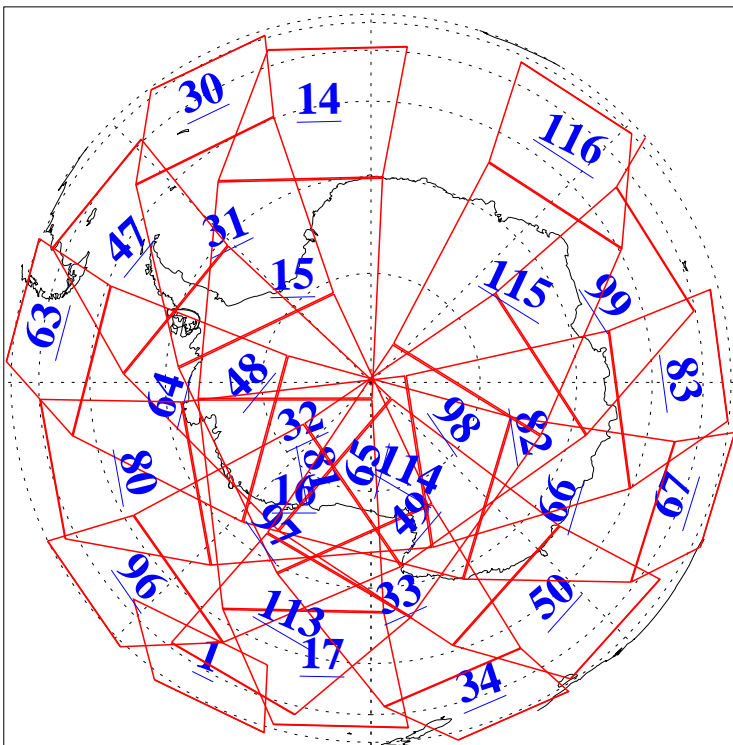

L1B Availability
AMSU Granules: 240
HSB Granules: 0
AIRS Granules: 212

22 Mar 2011
DoY 81
Aqua Day 3244
Granules: 1 to 120

Granules: 121 to 240

Legend: AMSU Available, HSB Available, AIRS Available

L1B Availability
AMSU Granules: 240
HSB Granules: 0
AIRS Granules: 212

22 Mar 2011
DoY 81
Aqua Day 3244

Ascending Granules

Descending Granules

Legend: AMSU Available, HSB Available, AIRS Available

L1B Availability
 AMSU Granules: 240
 HSB Granules: 0
 AIRS Granules: 212

22 Mar 2011
 DoY 81
 Aqua Day 3244

Northern Hemisphere Granules

Southern Hemisphere Granules

Legend: AMSU Available, HSB Available, AIRS Available