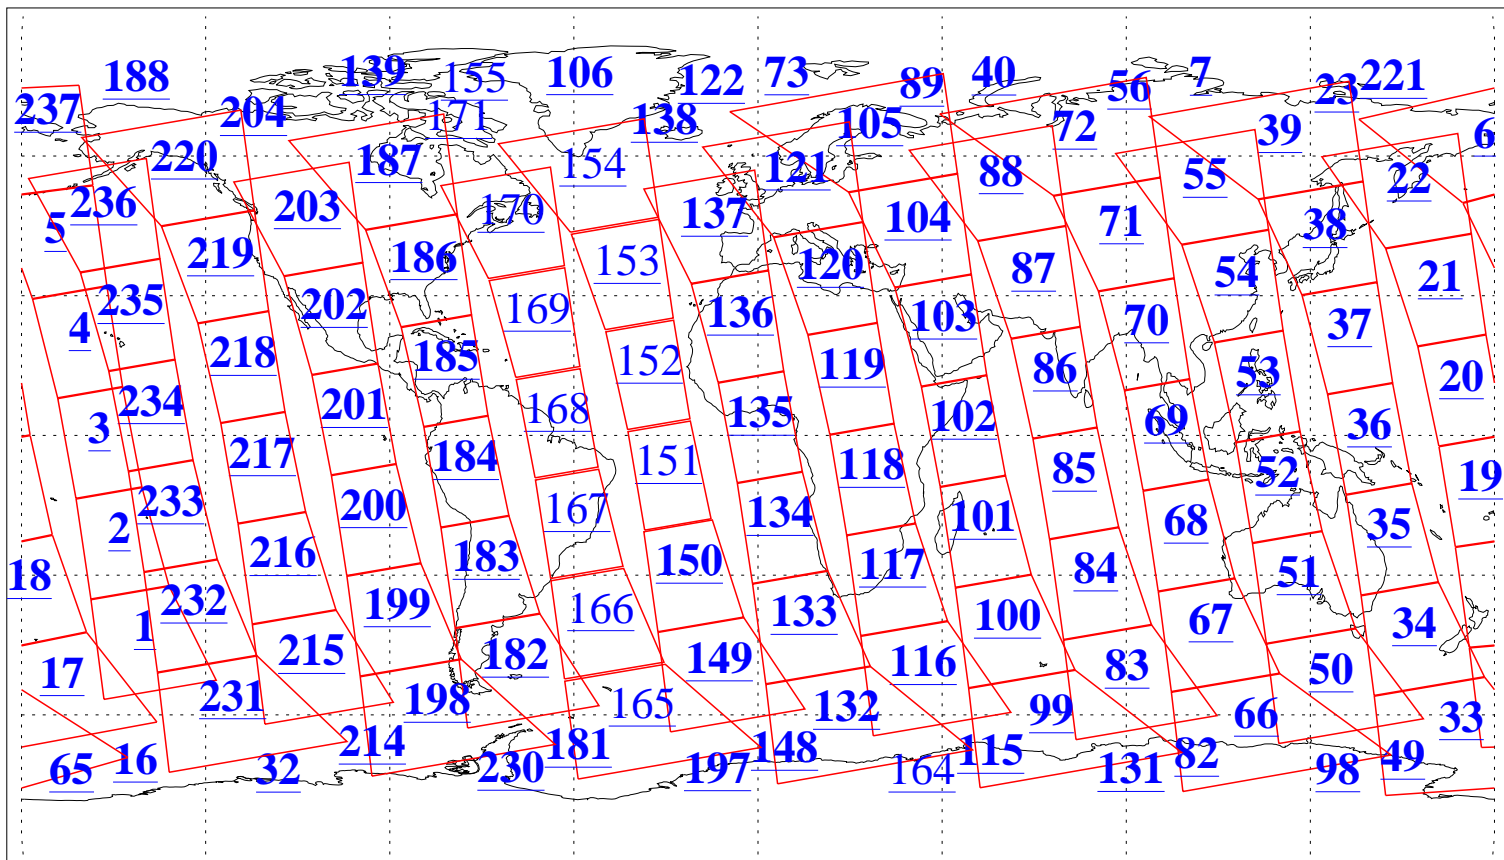

L1B Availability
AMSU Granules: 240
HSB Granules: 0
AIRS Granules: 212

22 Mar 2011
DoY 81
Aqua Day 3244
Granules: 1 to 120

Granules: 121 to 240

Legend: AMSU Available, HSB Available, AIRS Available

L1B Availability
AMSU Granules: 240
HSB Granules: 0
AIRS Granules: 212

22 Mar 2011
DoY 81
Aqua Day 3244

Ascending Granules

Descending Granules

Legend: AMSU Available, HSB Available, AIRS Available

L1B Availability
 AMSU Granules: 240
 HSB Granules: 0
 AIRS Granules: 212

22 Mar 2011
 DoY 81
 Aqua Day 3244

Northern Hemisphere Granules

Southern Hemisphere Granules

Legend: AMSU Available, HSB Available, AIRS Available