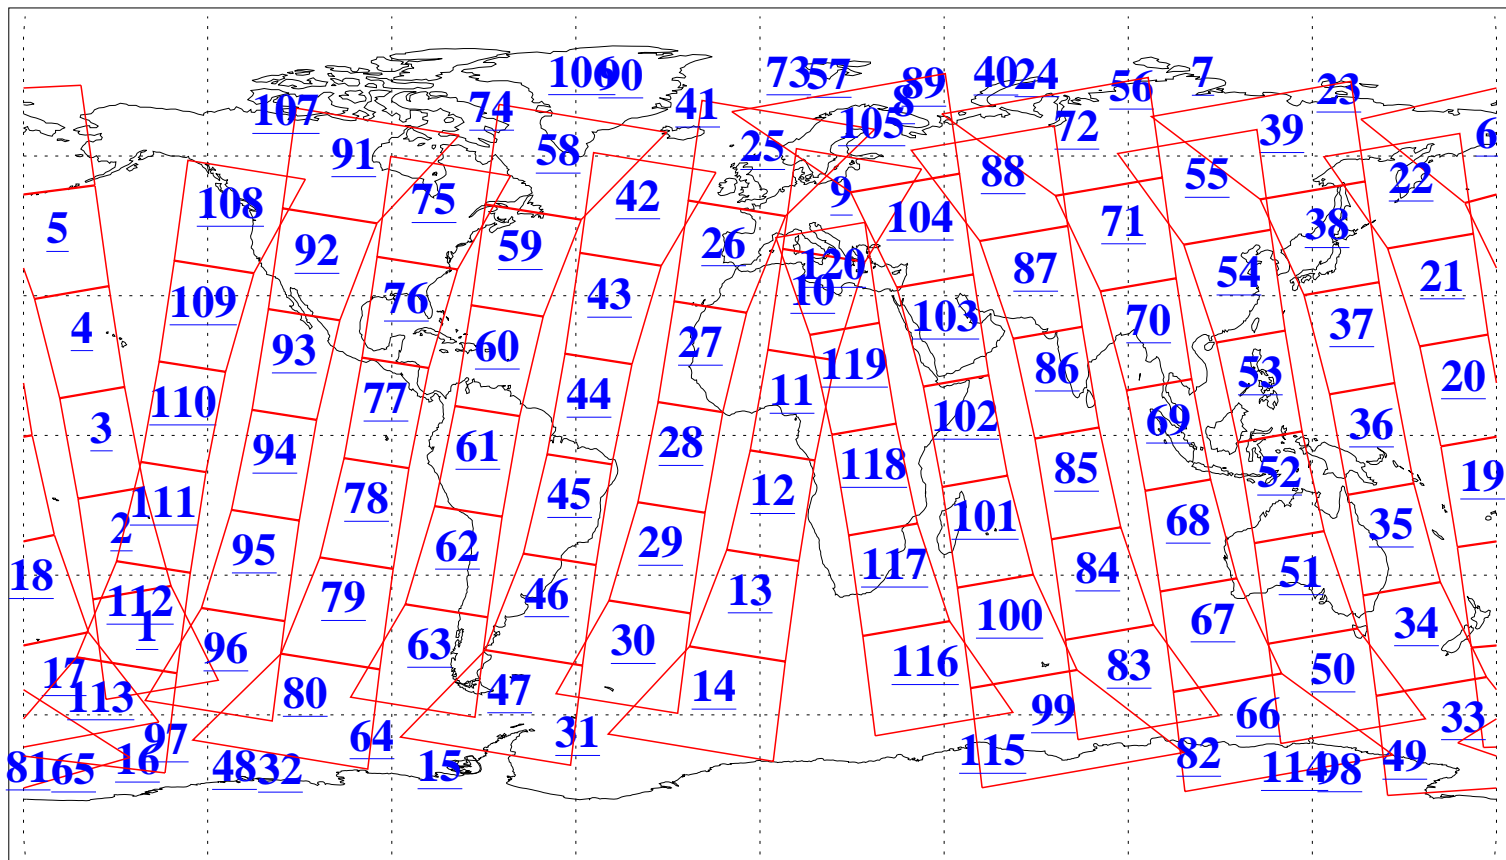

L1B Availability
AMSU Granules: 240
HSB Granules: 0
AIRS Granules: 212

22 Mar 2011
DoY 81
Aqua Day 3244
Granules: 1 to 120

Granules: 121 to 240

Legend: AMSU Available, HSB Available, AIRS Available

L1B Availability
AMSU Granules: 240
HSB Granules: 0
AIRS Granules: 212

22 Mar 2011
DoY 81
Aqua Day 3244

Ascending Granules

Descending Granules

Legend: AMSU Available, HSB Available, AIRS Available

L1B Availability
 AMSU Granules: 240
 HSB Granules: 0
 AIRS Granules: 212

22 Mar 2011
 DoY 81
 Aqua Day 3244

Northern Hemisphere Granules

Southern Hemisphere Granules

Legend: AMSU Available, HSB Available, AIRS Available