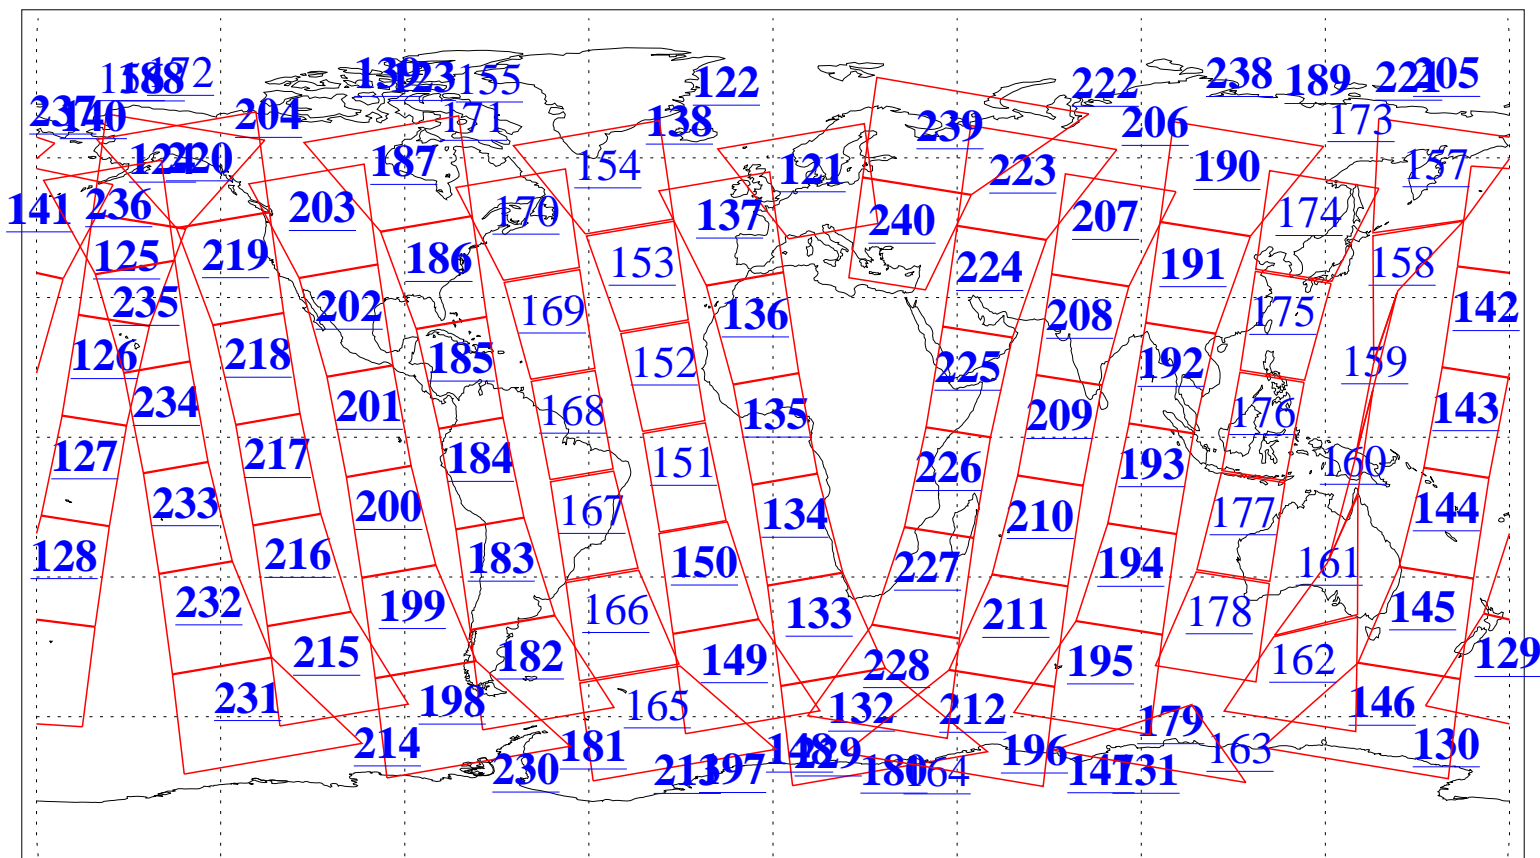

L1B Availability
AMSU Granules: 240
HSB Granules: 0
AIRS Granules: 212

22 Mar 2011
DoY 81
Aqua Day 3244
Granules: 1 to 120

Granules: 121 to 240

Legend: AMSU Available, HSB Available, AIRS Available

L1B Availability
AMSU Granules: 240
HSB Granules: 0
AIRS Granules: 212

22 Mar 2011
DoY 81
Aqua Day 3244

Ascending Granules

Descending Granules

Legend: AMSU Available, HSB Available, AIRS Available

L1B Availability
 AMSU Granules: 240
 HSB Granules: 0
 AIRS Granules: 212

22 Mar 2011
 DoY 81
 Aqua Day 3244