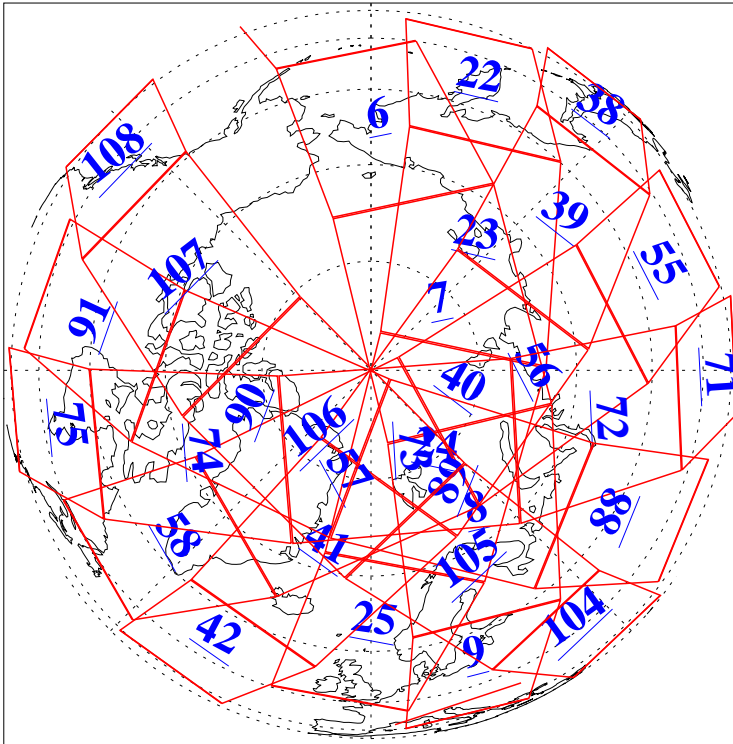

L1B Availability
AMSU Granules: 240
HSB Granules: 0
AIRS Granules: 212

22 Mar 2011
DoY 81
Aqua Day 3244
Granules: 1 to 120

Granules: 121 to 240

Legend: AMSU Available, HSB Available, AIRS Available

L1B Availability
AMSU Granules: 240
HSB Granules: 0
AIRS Granules: 212

22 Mar 2011
DoY 81
Aqua Day 3244

Ascending Granules

Descending Granules

Legend: AMSU Available, HSB Available, AIRS Available

L1B Availability
 AMSU Granules: 240
 HSB Granules: 0
 AIRS Granules: 212

22 Mar 2011
 DoY 81
 Aqua Day 3244

Northern Hemisphere Granules

Southern Hemisphere Granules

Legend: AMSU Available, HSB Available, AIRS Available