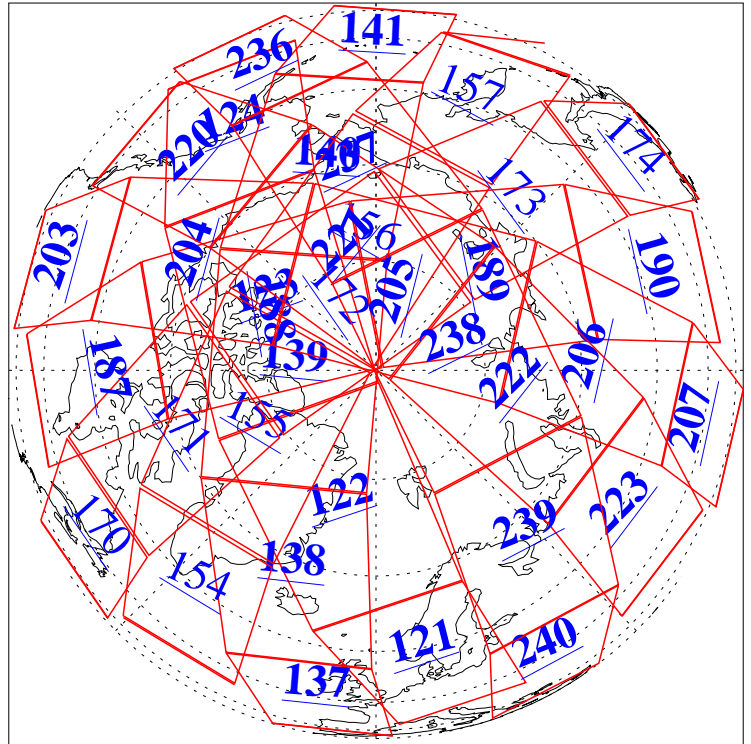

L1B Availability
AMSU Granules: 240
HSB Granules: 0
AIRS Granules: 212

22 Mar 2011
DoY 81
Aqua Day 3244
Granules: 1 to 120

Granules: 121 to 240

Legend: AMSU Available, HSB Available, AIRS Available

L1B Availability
AMSU Granules: 240
HSB Granules: 0
AIRS Granules: 212

22 Mar 2011
DoY 81
Aqua Day 3244

Ascending Granules

Descending Granules

Legend: AMSU Available, HSB Available, AIRS Available

L1B Availability
 AMSU Granules: 240
 HSB Granules: 0
 AIRS Granules: 212

22 Mar 2011
 DoY 81
 Aqua Day 3244

Northern Hemisphere Granules

Southern Hemisphere Granules

Legend: AMSU Available, HSB Available, AIRS Available