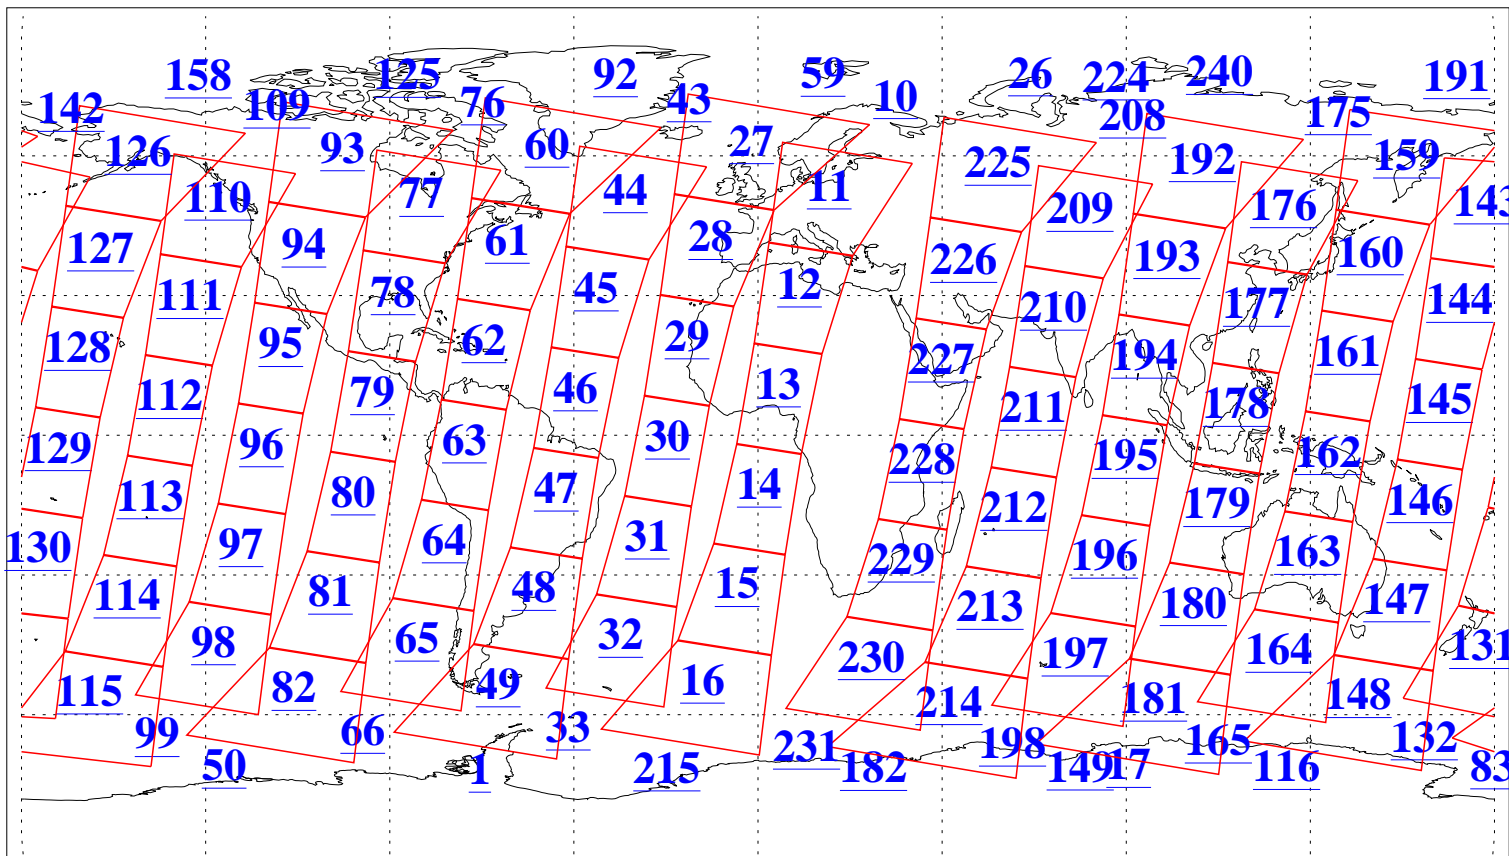

L1B Availability
AMSU Granules: 240
HSB Granules: 0
AIRS Granules: 240

20 Mar 2011
DoY 79
Aqua Day 3242
Granules: 1 to 120

Granules: 121 to 240

Legend: AMSU Available, HSB Available, AIRS Available

L1B Availability
AMSU Granules: 240
HSB Granules: 0
AIRS Granules: 240

20 Mar 2011
DoY 79
Aqua Day 3242
Ascending Granules

Descending Granules

Legend: AMSU Available, HSB Available, AIRS Available

L1B Availability
 AMSU Granules: 240
 HSB Granules: 0
 AIRS Granules: 240

20 Mar 2011
 DoY 79
 Aqua Day 3242

Northern Hemisphere Granules

Southern Hemisphere Granules

Legend: AMSU Available, HSB Available, AIRS Available