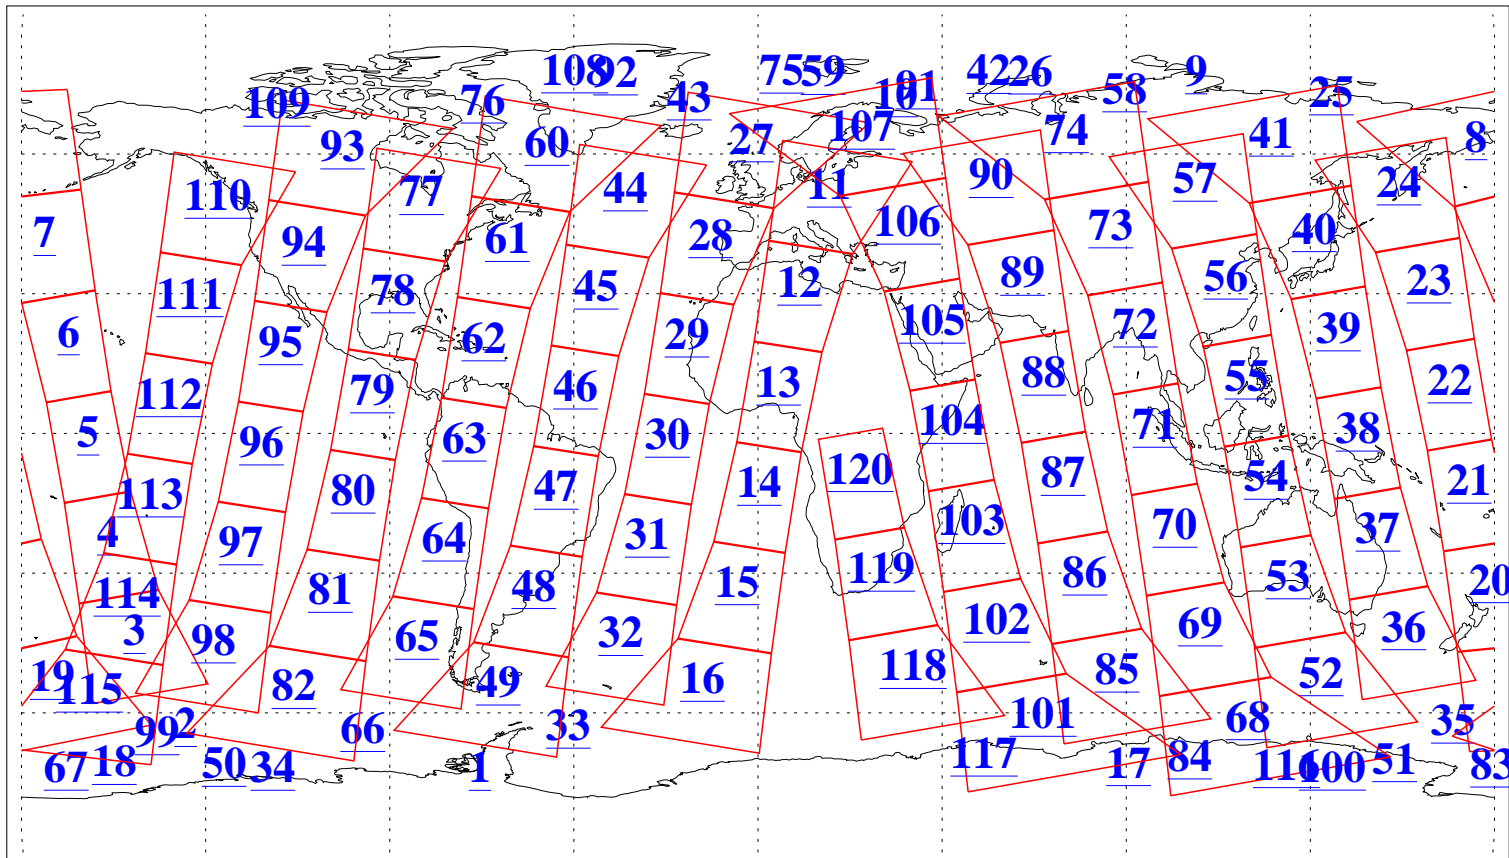

L1B Availability
AMSU Granules: 240
HSB Granules: 0
AIRS Granules: 240

20 Mar 2011
DoY 79
Aqua Day 3242
Granules: 1 to 120

Granules: 121 to 240

Legend: AMSU Available, HSB Available, AIRS Available

L1B Availability
AMSU Granules: 240
HSB Granules: 0
AIRS Granules: 240

20 Mar 2011
DoY 79
Aqua Day 3242
Ascending Granules

Descending Granules

Legend: AMSU Available, HSB Available, AIRS Available

L1B Availability
 AMSU Granules: 240
 HSB Granules: 0
 AIRS Granules: 240

20 Mar 2011
 DoY 79
 Aqua Day 3242

Northern Hemisphere Granules

Southern Hemisphere Granules

Legend: AMSU Available, HSB Available, AIRS Available