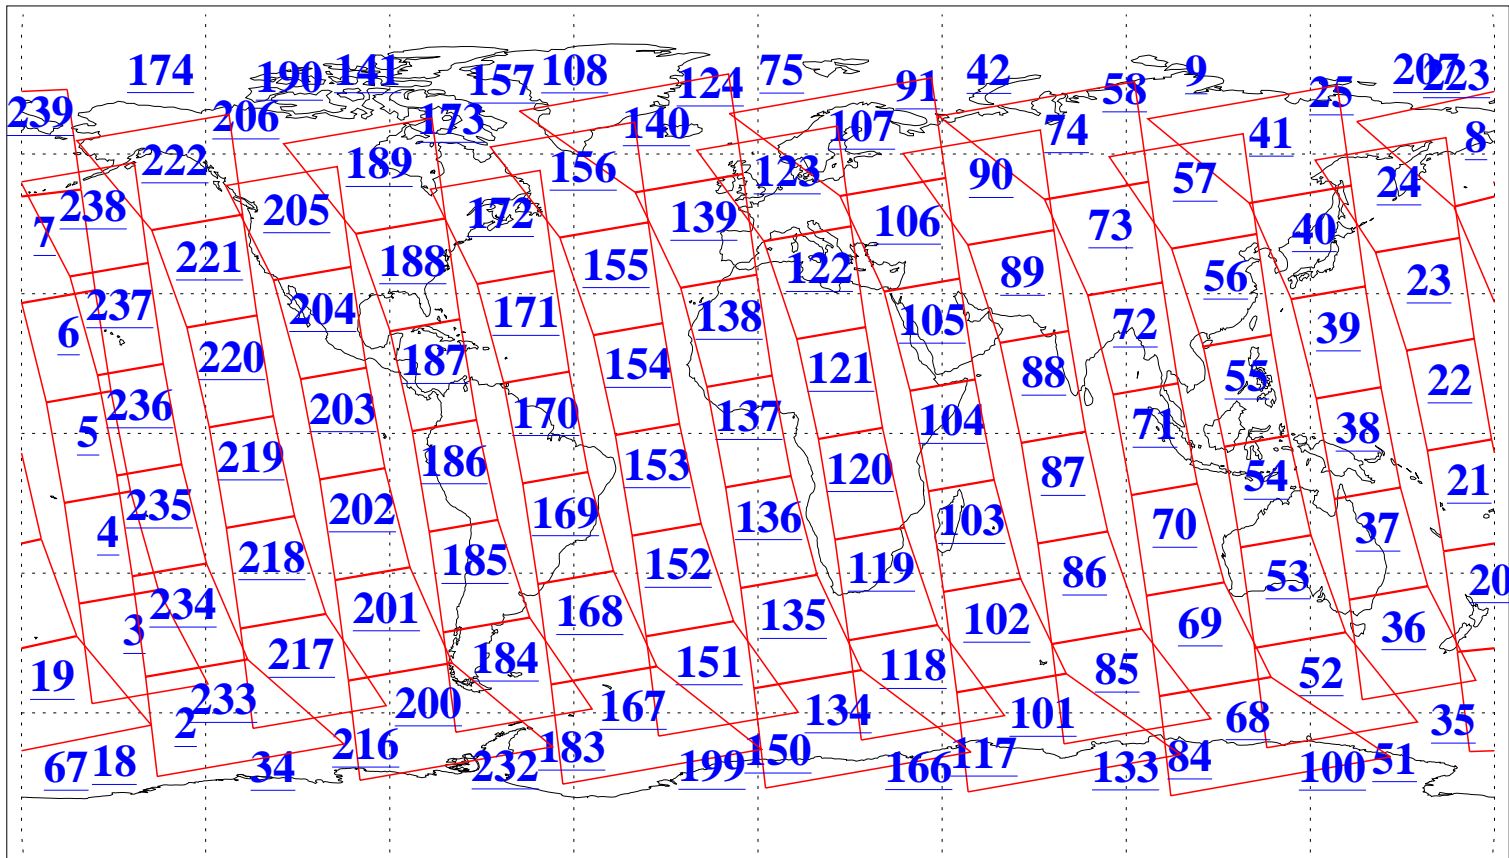

L1B Availability
AMSU Granules: 240
HSB Granules: 0
AIRS Granules: 240

20 Mar 2011
DoY 79
Aqua Day 3242
Granules: 1 to 120

Granules: 121 to 240

Legend: AMSU Available, HSB Available, AIRS Available

L1B Availability
AMSU Granules: 240
HSB Granules: 0
AIRS Granules: 240

20 Mar 2011
DoY 79
Aqua Day 3242
Ascending Granules

Descending Granules

Legend: AMSU Available, HSB Available, AIRS Available

L1B Availability
 AMSU Granules: 240
 HSB Granules: 0
 AIRS Granules: 240

20 Mar 2011
 DoY 79
 Aqua Day 3242

Northern Hemisphere Granules

Southern Hemisphere Granules

Legend: AMSU Available, HSB Available, AIRS Available