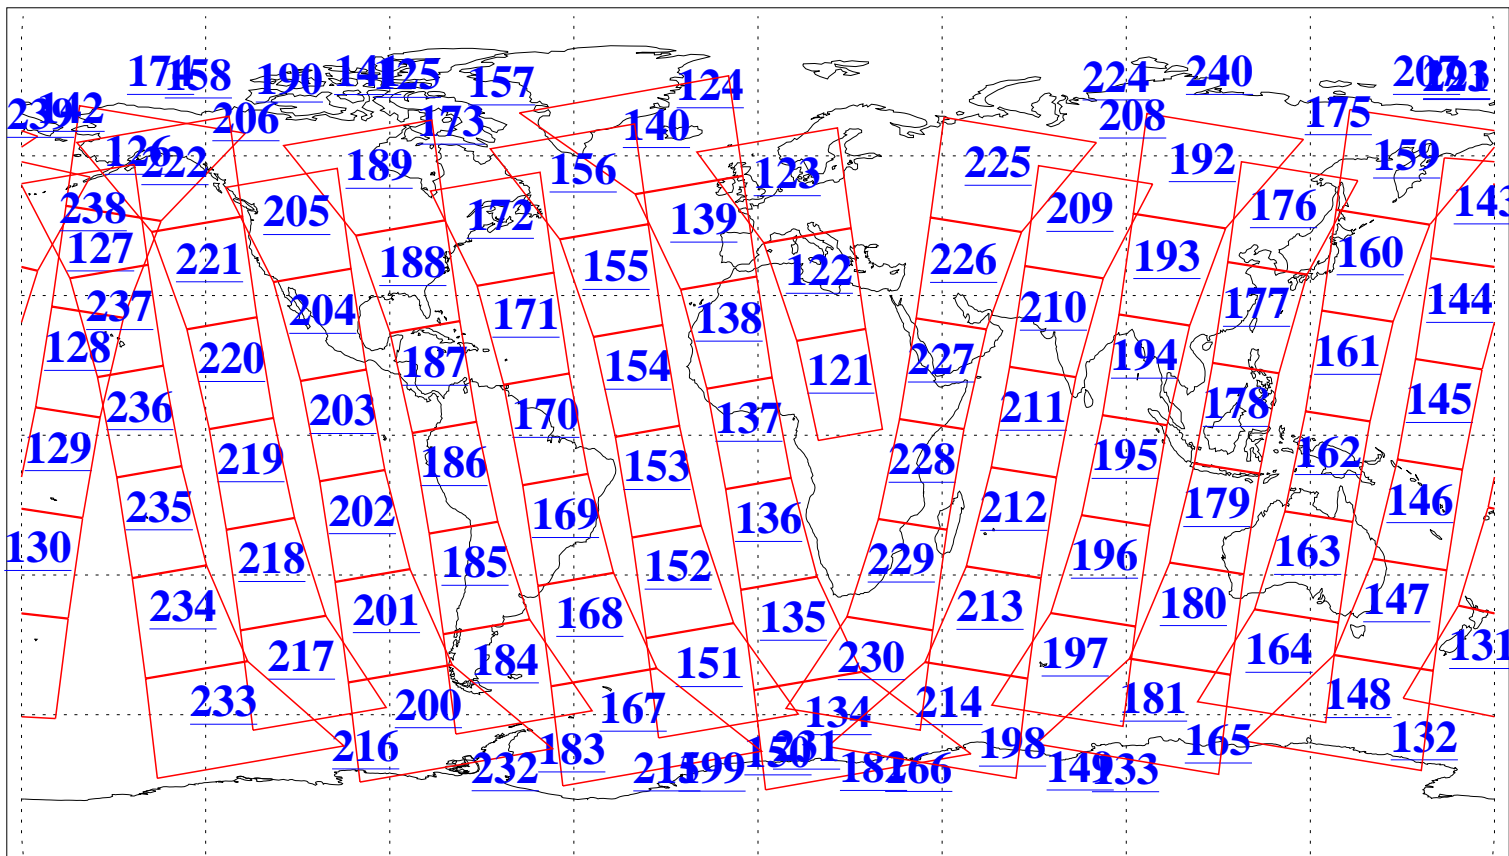

L1B Availability
AMSU Granules: 240
HSB Granules: 0
AIRS Granules: 240

20 Mar 2011
DoY 79
Aqua Day 3242
Granules: 1 to 120

Granules: 121 to 240

Legend: AMSU Available, HSB Available, AIRS Available

L1B Availability
AMSU Granules: 240
HSB Granules: 0
AIRS Granules: 240

20 Mar 2011
DoY 79
Aqua Day 3242
Ascending Granules

Descending Granules

Legend: AMSU Available, HSB Available, AIRS Available

L1B Availability
 AMSU Granules: 240
 HSB Granules: 0
 AIRS Granules: 240

20 Mar 2011
 DoY 79
 Aqua Day 3242

Northern Hemisphere Granules

Southern Hemisphere Granules

Legend: AMSU Available, HSB Available, AIRS Available