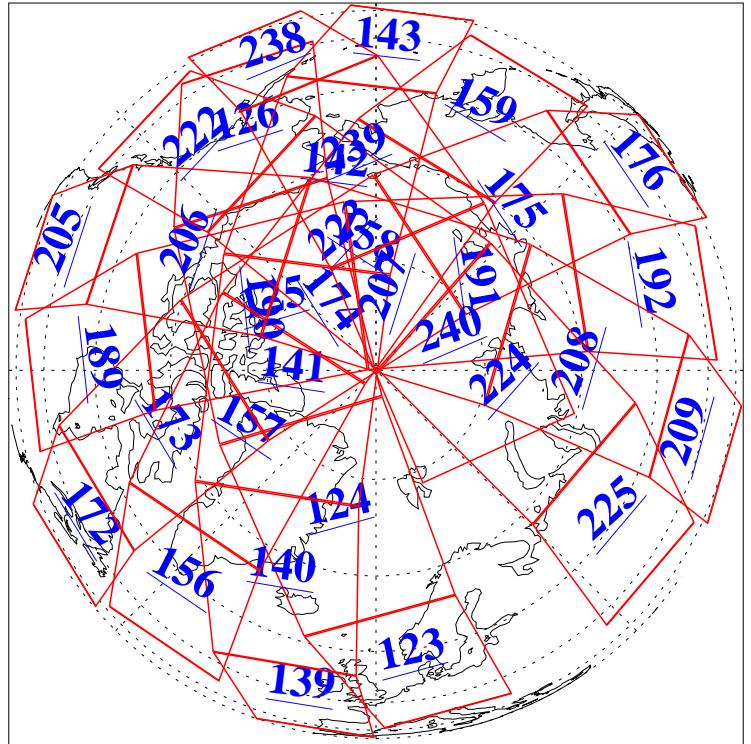

L1B Availability
AMSU Granules: 240
HSB Granules: 0
AIRS Granules: 240

20 Mar 2011
DoY 79
Aqua Day 3242
Granules: 1 to 120

Granules: 121 to 240

Legend: AMSU Available, HSB Available, AIRS Available

L1B Availability
AMSU Granules: 240
HSB Granules: 0
AIRS Granules: 240

20 Mar 2011
DoY 79
Aqua Day 3242
Ascending Granules

Descending Granules

Legend: AMSU Available, HSB Available, AIRS Available

L1B Availability
 AMSU Granules: 240
 HSB Granules: 0
 AIRS Granules: 240

20 Mar 2011
 DoY 79
 Aqua Day 3242

Northern Hemisphere Granules

Southern Hemisphere Granules

Legend: AMSU Available, HSB Available, AIRS Available