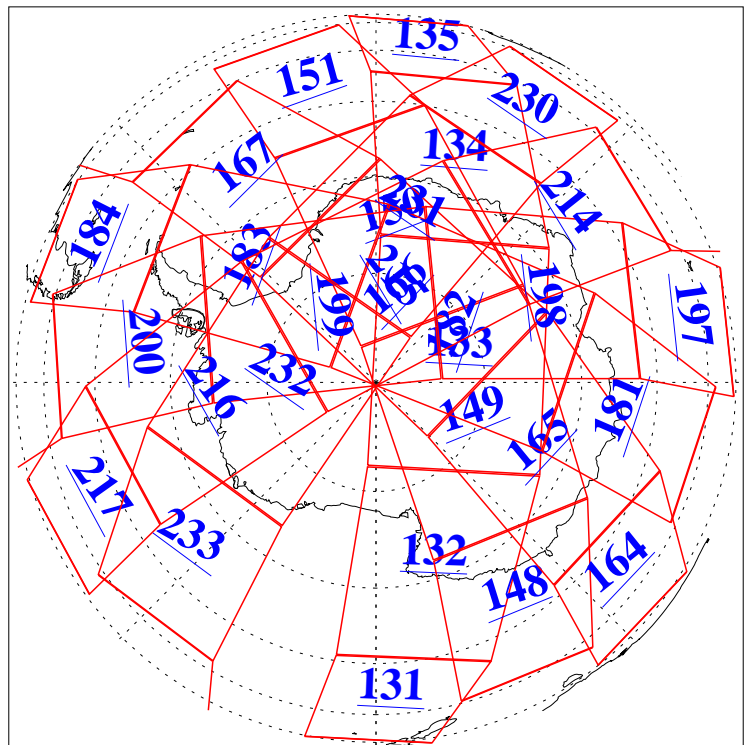

20 Mar 2011
DoY 79
Aqua Day 3242
Ascending Granules

Descending Granules

Legend: AMSU Available, HSB Available, AIRS Available

L1B Availability
 AMSU Granules: 240
 HSB Granules: 0
 AIRS Granules: 240

20 Mar 2011
 DoY 79
 Aqua Day 3242

Northern Hemisphere Granules

Southern Hemisphere Granules

Legend: AMSU Available, HSB Available, AIRS Available