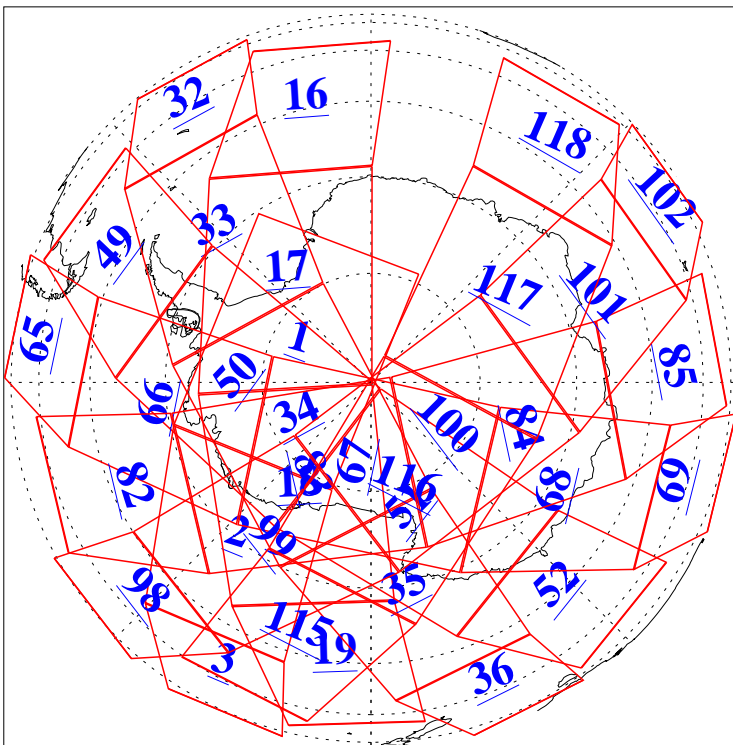

L1B Availability
AMSU Granules: 240
HSB Granules: 0
AIRS Granules: 240

20 Mar 2011
DoY 79
Aqua Day 3242
Granules: 1 to 120

Granules: 121 to 240

Legend: AMSU Available, HSB Available, AIRS Available

L1B Availability
AMSU Granules: 240
HSB Granules: 0
AIRS Granules: 240

20 Mar 2011
DoY 79
Aqua Day 3242
Ascending Granules

Descending Granules

Legend: AMSU Available, HSB Available, AIRS Available

L1B Availability
 AMSU Granules: 240
 HSB Granules: 0
 AIRS Granules: 240

20 Mar 2011
 DoY 79
 Aqua Day 3242

Northern Hemisphere Granules

Southern Hemisphere Granules

Legend: AMSU Available, HSB Available, AIRS Available