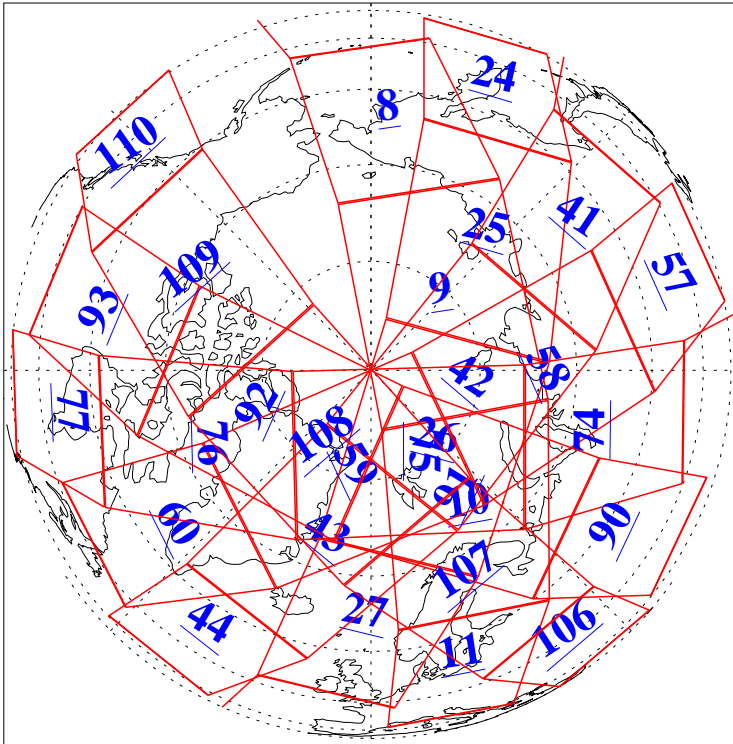

L1B Availability
AMSU Granules: 240
HSB Granules: 0
AIRS Granules: 240

20 Mar 2011
DoY 79
Aqua Day 3242
Granules: 1 to 120

Granules: 121 to 240

Legend: AMSU Available, HSB Available, AIRS Available

L1B Availability
AMSU Granules: 240
HSB Granules: 0
AIRS Granules: 240

20 Mar 2011
DoY 79
Aqua Day 3242
Ascending Granules

Descending Granules

Legend: AMSU Available, HSB Available, AIRS Available

L1B Availability
 AMSU Granules: 240
 HSB Granules: 0
 AIRS Granules: 240

20 Mar 2011
 DoY 79
 Aqua Day 3242

Northern Hemisphere Granules

Southern Hemisphere Granules

Legend: AMSU Available, HSB Available, AIRS Available