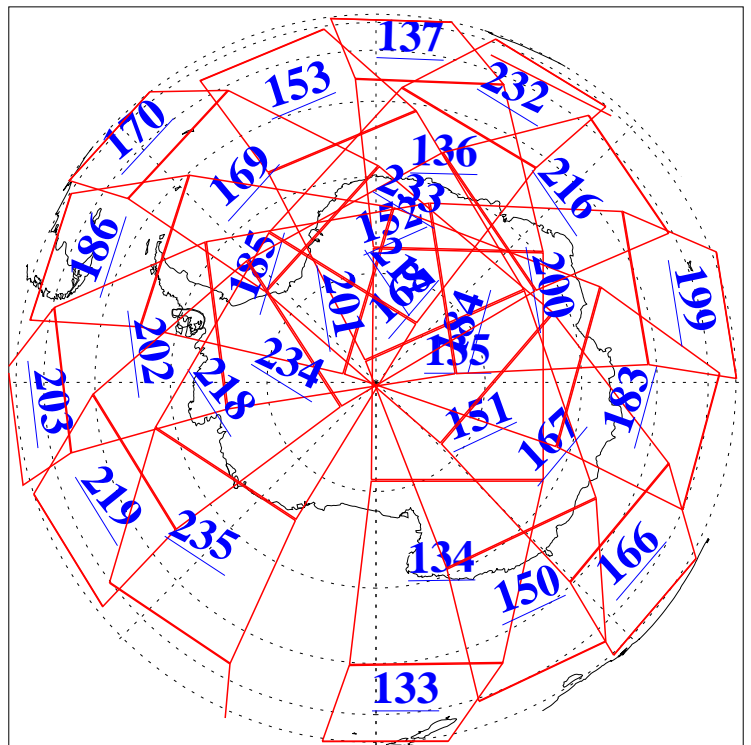

18 Mar 2011
DoY 77
Aqua Day 3240
Ascending Granules

Descending Granules

Legend: AMSU Available, HSB Available, AIRS Available

L1B Availability
 AMSU Granules: 240
 HSB Granules: 0
 AIRS Granules: 240

18 Mar 2011
 DoY 77
 Aqua Day 3240

Northern Hemisphere Granules

Southern Hemisphere Granules

Legend: AMSU Available, HSB Available, AIRS Available