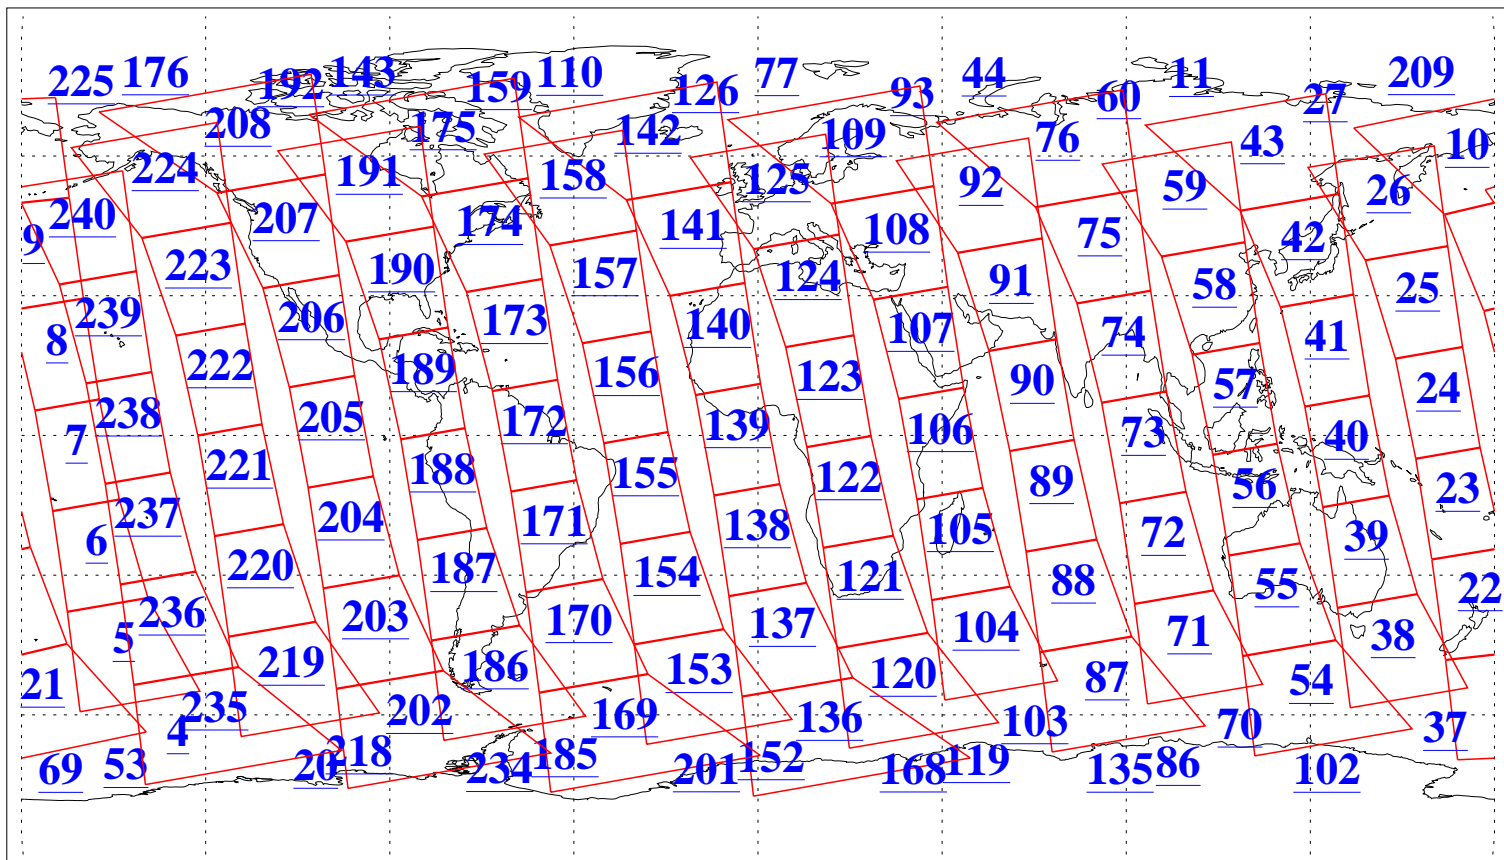

L1B Availability
AMSU Granules: 240
HSB Granules: 0
AIRS Granules: 240

18 Mar 2011
DoY 77
Aqua Day 3240
Granules: 1 to 120

Granules: 121 to 240

Legend: AMSU Available, HSB Available, AIRS Available

L1B Availability
AMSU Granules: 240
HSB Granules: 0
AIRS Granules: 240

18 Mar 2011
DoY 77
Aqua Day 3240
Ascending Granules

Descending Granules

Legend: AMSU Available, HSB Available, AIRS Available

L1B Availability
 AMSU Granules: 240
 HSB Granules: 0
 AIRS Granules: 240

18 Mar 2011
 DoY 77
 Aqua Day 3240

Northern Hemisphere Granules

Southern Hemisphere Granules

Legend: AMSU Available, HSB Available, AIRS Available