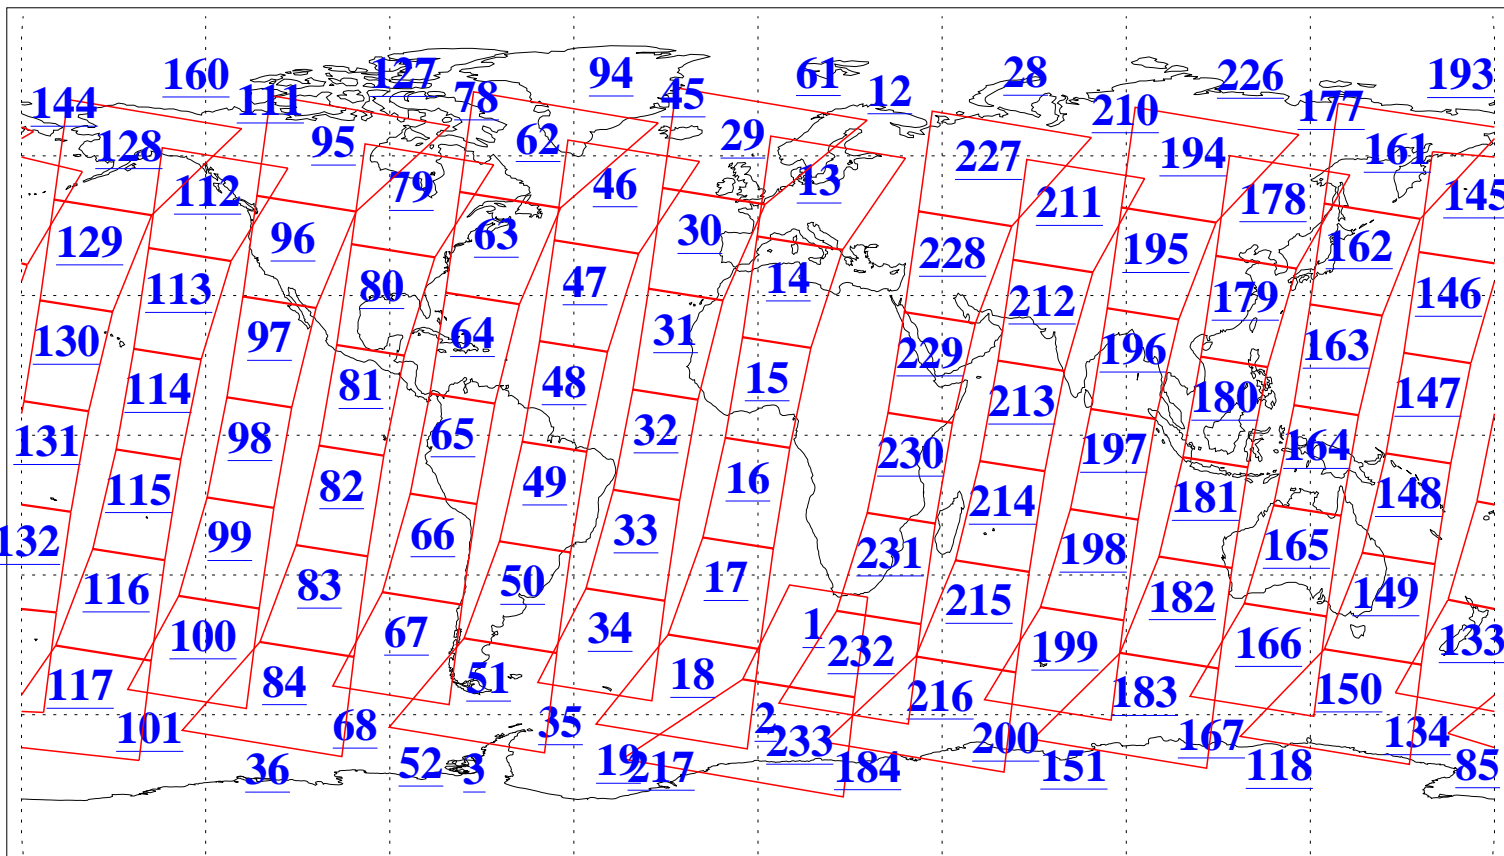

L1B Availability
AMSU Granules: 240
HSB Granules: 0
AIRS Granules: 240

18 Mar 2011
DoY 77
Aqua Day 3240
Granules: 1 to 120

Granules: 121 to 240

Legend: AMSU Available, HSB Available, AIRS Available

L1B Availability
AMSU Granules: 240
HSB Granules: 0
AIRS Granules: 240

18 Mar 2011
DoY 77
Aqua Day 3240
Ascending Granules

Descending Granules

Legend: AMSU Available, HSB Available, AIRS Available

L1B Availability
 AMSU Granules: 240
 HSB Granules: 0
 AIRS Granules: 240

18 Mar 2011
 DoY 77
 Aqua Day 3240

Northern Hemisphere Granules

Southern Hemisphere Granules

Legend: AMSU Available, HSB Available, AIRS Available