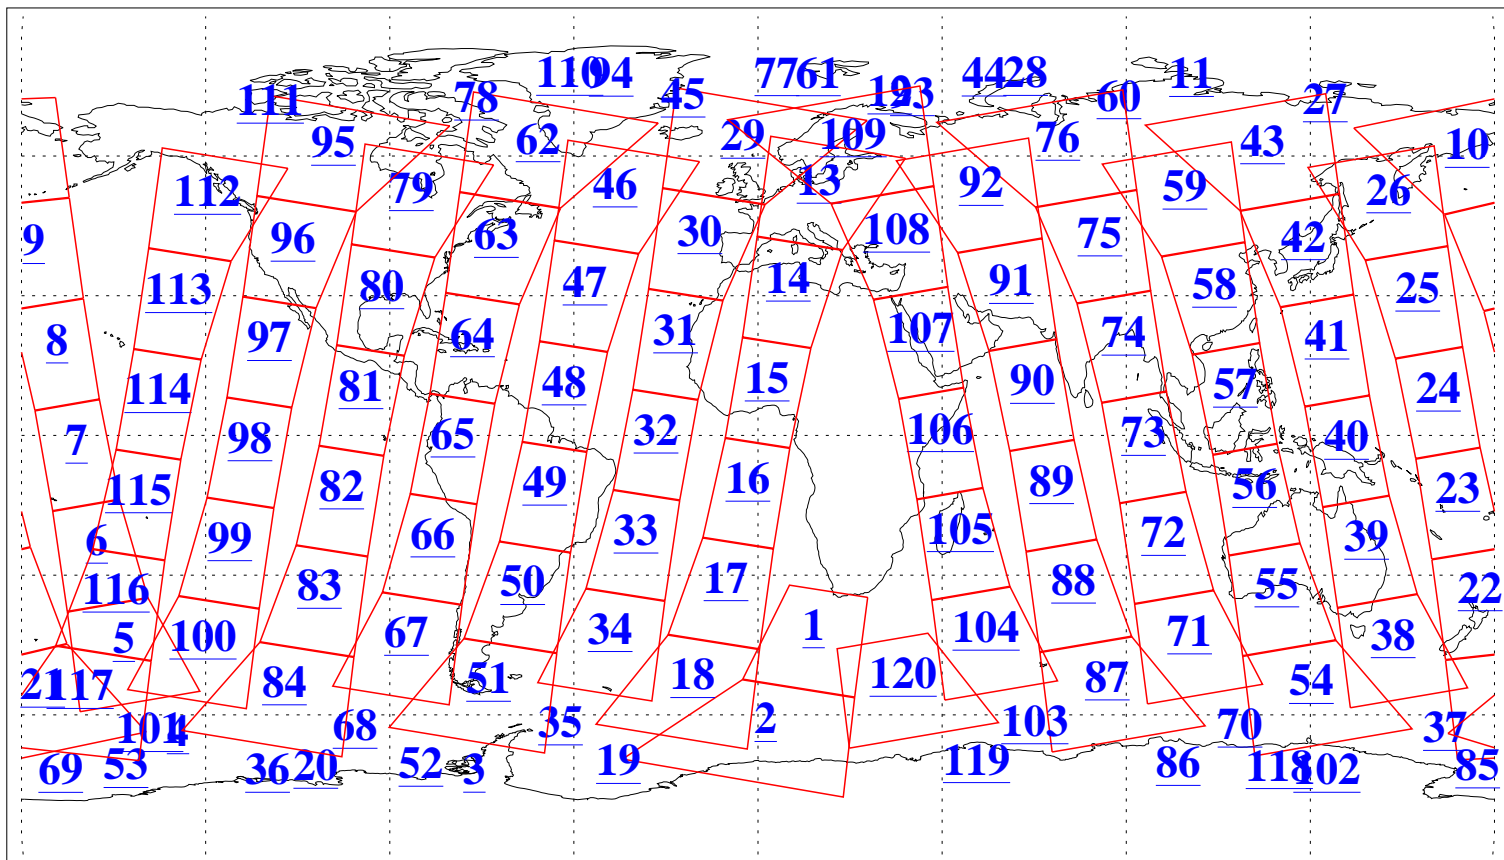

L1B Availability
AMSU Granules: 240
HSB Granules: 0
AIRS Granules: 240

18 Mar 2011
DoY 77
Aqua Day 3240
Granules: 1 to 120

Granules: 121 to 240

Legend: AMSU Available, HSB Available, AIRS Available

L1B Availability
AMSU Granules: 240
HSB Granules: 0
AIRS Granules: 240

18 Mar 2011
DoY 77
Aqua Day 3240
Ascending Granules

Descending Granules

Legend: AMSU Available, HSB Available, AIRS Available

L1B Availability
 AMSU Granules: 240
 HSB Granules: 0
 AIRS Granules: 240

18 Mar 2011
 DoY 77
 Aqua Day 3240

Northern Hemisphere Granules

Southern Hemisphere Granules

Legend: AMSU Available, HSB Available, AIRS Available