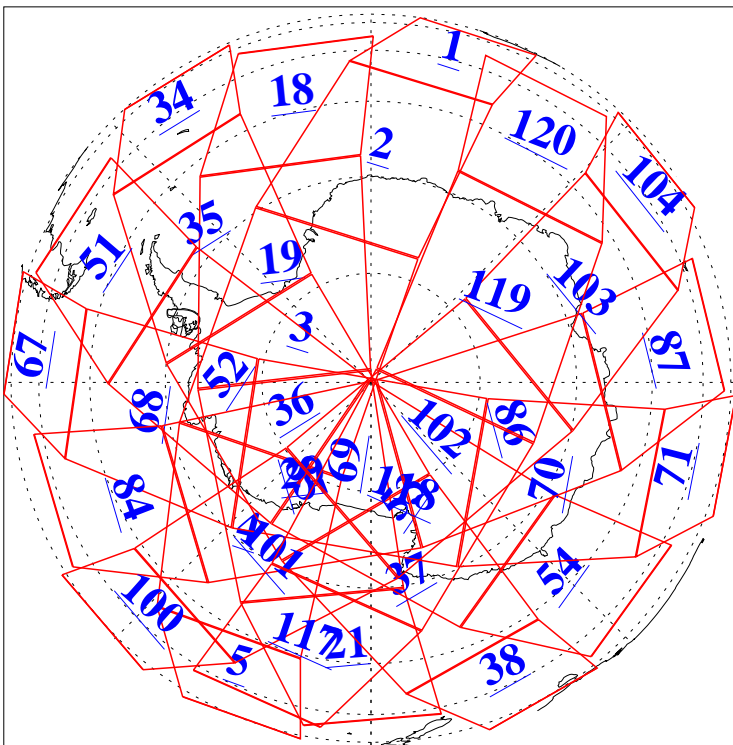

L1B Availability
AMSU Granules: 240
HSB Granules: 0
AIRS Granules: 240

18 Mar 2011
DoY 77
Aqua Day 3240
Granules: 1 to 120

Granules: 121 to 240

Legend: AMSU Available, HSB Available, AIRS Available

L1B Availability
AMSU Granules: 240
HSB Granules: 0
AIRS Granules: 240

18 Mar 2011
DoY 77
Aqua Day 3240
Ascending Granules

Descending Granules

Legend: AMSU Available, HSB Available, AIRS Available

L1B Availability
 AMSU Granules: 240
 HSB Granules: 0
 AIRS Granules: 240

18 Mar 2011
 DoY 77
 Aqua Day 3240

Northern Hemisphere Granules

Southern Hemisphere Granules

Legend: AMSU Available, HSB Available, AIRS Available