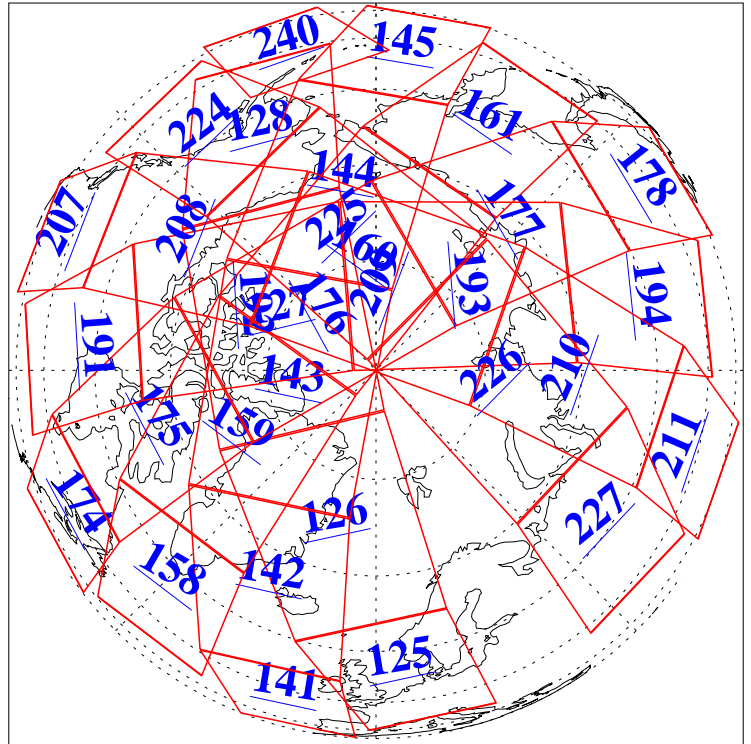

L1B Availability
AMSU Granules: 240
HSB Granules: 0
AIRS Granules: 240

18 Mar 2011
DoY 77
Aqua Day 3240
Granules: 1 to 120

Granules: 121 to 240

Legend: AMSU Available, HSB Available, AIRS Available

L1B Availability
AMSU Granules: 240
HSB Granules: 0
AIRS Granules: 240

18 Mar 2011
DoY 77
Aqua Day 3240
Ascending Granules

Descending Granules

Legend: AMSU Available, HSB Available, AIRS Available

L1B Availability
 AMSU Granules: 240
 HSB Granules: 0
 AIRS Granules: 240

18 Mar 2011
 DoY 77
 Aqua Day 3240

Northern Hemisphere Granules

Southern Hemisphere Granules

Legend: AMSU Available, HSB Available, AIRS Available