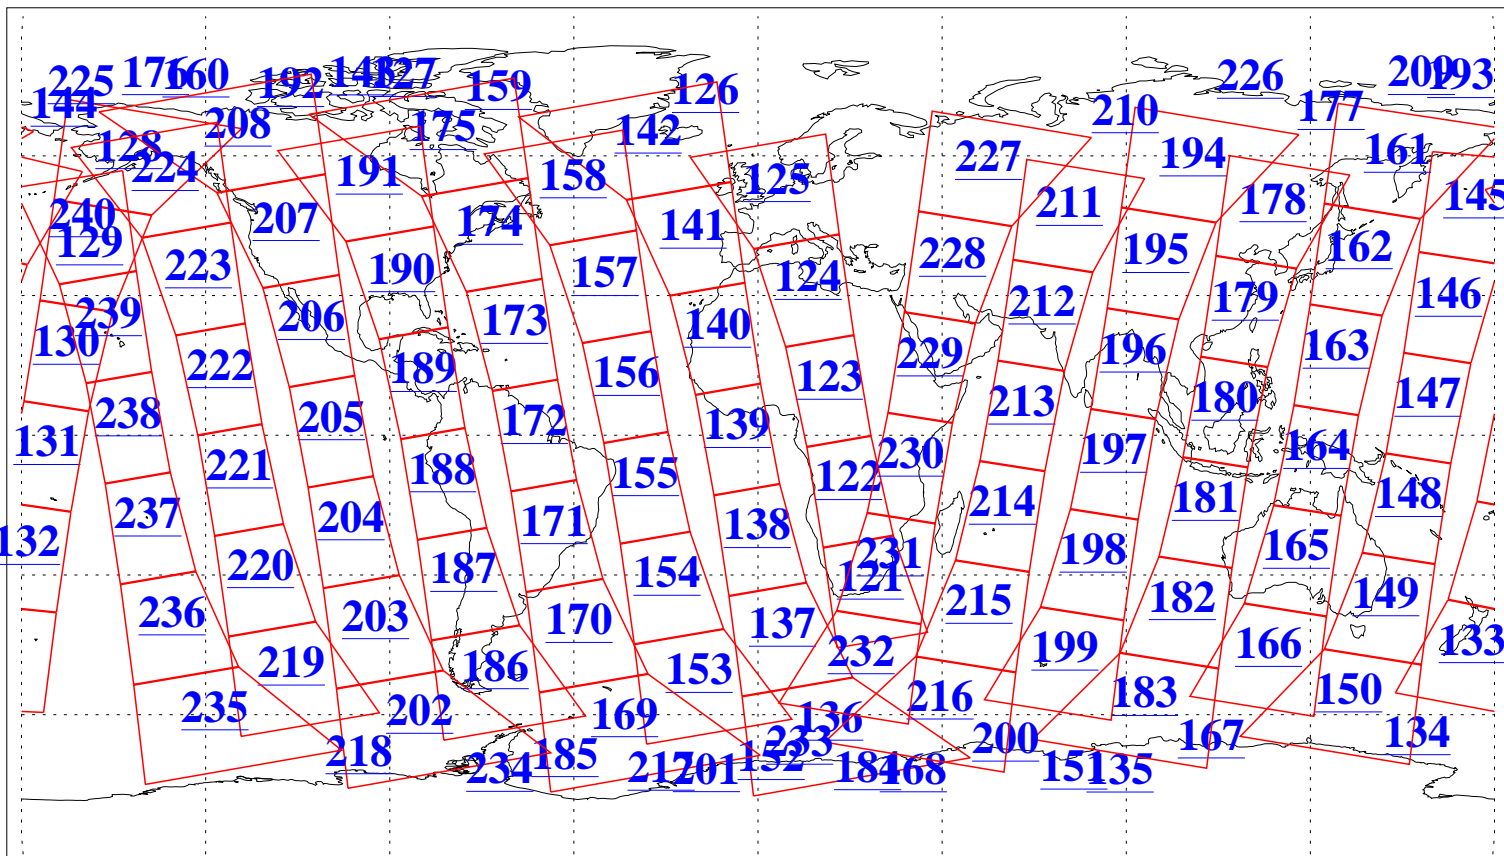

L1B Availability
AMSU Granules: 240
HSB Granules: 0
AIRS Granules: 240

18 Mar 2011
DoY 77
Aqua Day 3240
Granules: 1 to 120

Granules: 121 to 240

Legend: AMSU Available, HSB Available, AIRS Available

L1B Availability
AMSU Granules: 240
HSB Granules: 0
AIRS Granules: 240

18 Mar 2011
DoY 77
Aqua Day 3240
Ascending Granules

Descending Granules

Legend: AMSU Available, HSB Available, AIRS Available

L1B Availability
 AMSU Granules: 240
 HSB Granules: 0
 AIRS Granules: 240

18 Mar 2011
 DoY 77
 Aqua Day 3240

Northern Hemisphere Granules

Southern Hemisphere Granules

Legend: AMSU Available, HSB Available, AIRS Available