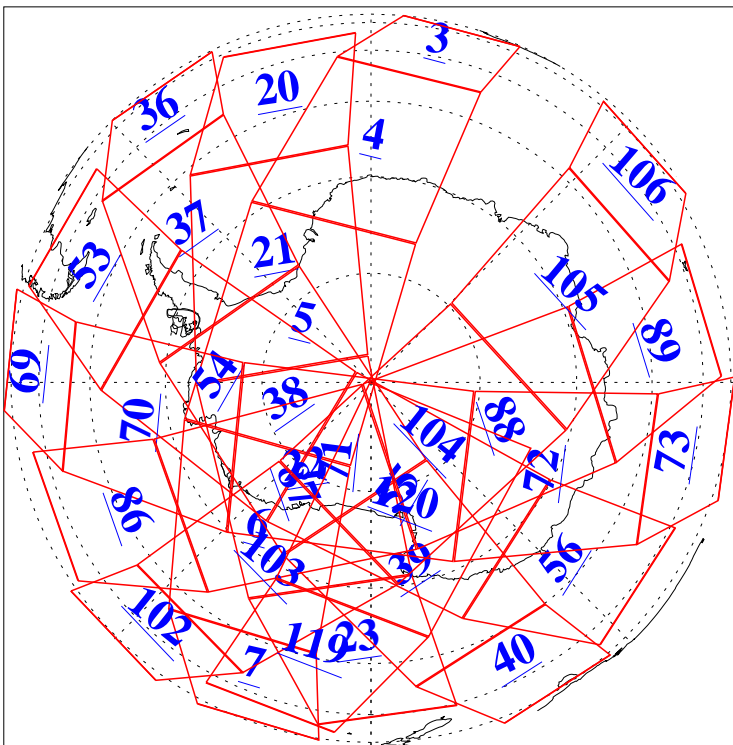

L1B Availability
AMSU Granules: 240
HSB Granules: 0
AIRS Granules: 240

16 Mar 2011
DoY 75
Aqua Day 3238
Granules: 1 to 120

Granules: 121 to 240

Legend: AMSU Available, HSB Available, AIRS Available

L1B Availability
AMSU Granules: 240
HSB Granules: 0
AIRS Granules: 240

16 Mar 2011
DoY 75
Aqua Day 3238
Ascending Granules

Descending Granules

Legend: AMSU Available, HSB Available, AIRS Available

L1B Availability
 AMSU Granules: 240
 HSB Granules: 0
 AIRS Granules: 240

16 Mar 2011
 DoY 75
 Aqua Day 3238

Northern Hemisphere Granules

Southern Hemisphere Granules

Legend: AMSU Available, HSB Available, AIRS Available