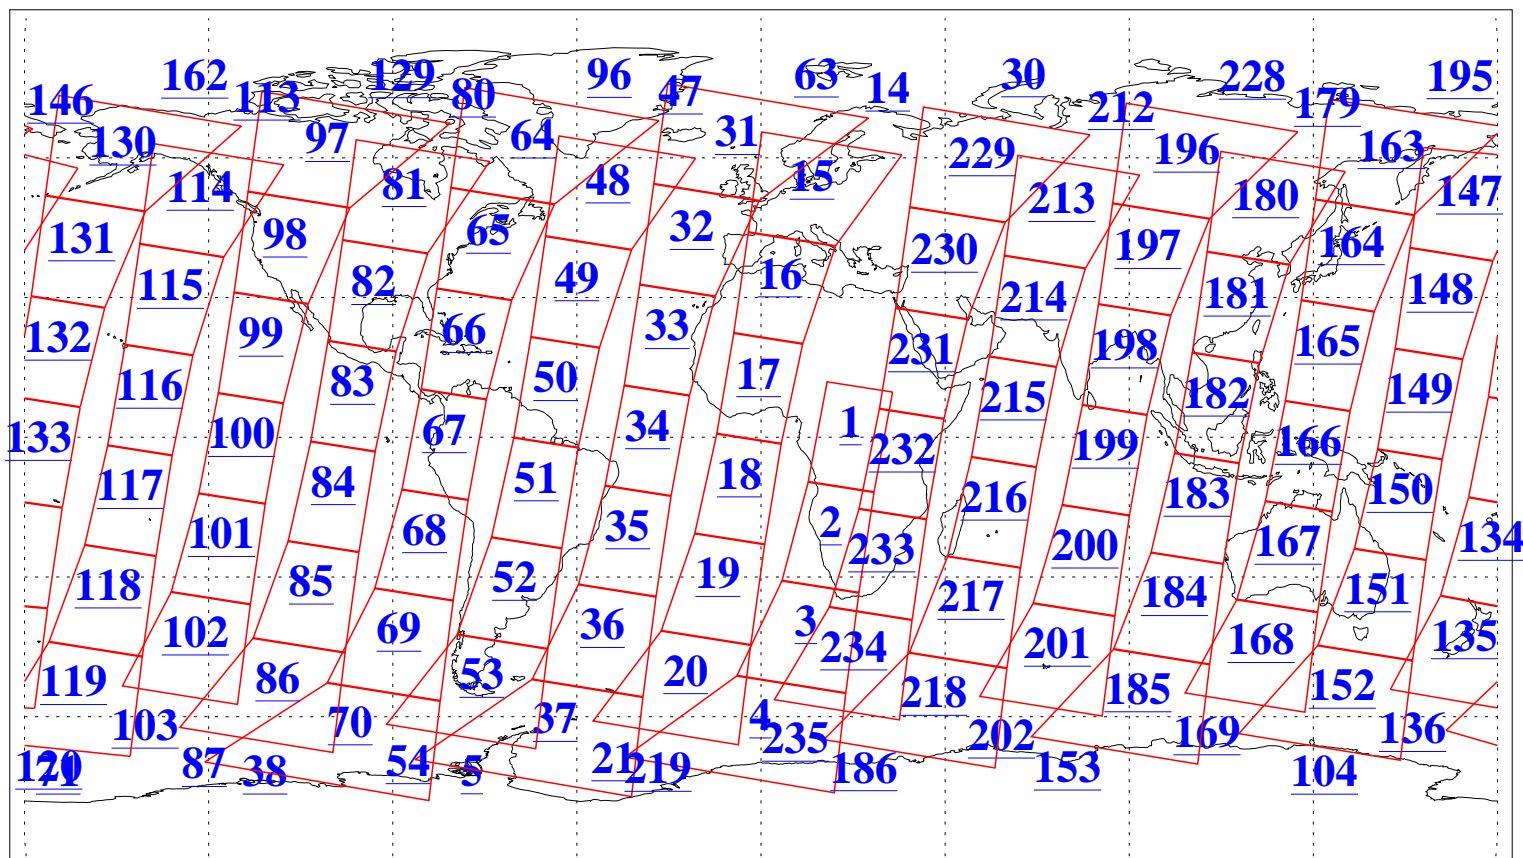

L1B Availability
AMSU Granules: 240
HSB Granules: 0
AIRS Granules: 240

16 Mar 2011
DoY 75
Aqua Day 3238
Granules: 1 to 120

Granules: 121 to 240

Legend: AMSU Available, HSB Available, AIRS Available

L1B Availability
AMSU Granules: 240
HSB Granules: 0
AIRS Granules: 240

16 Mar 2011
DoY 75
Aqua Day 3238
Ascending Granules

Descending Granules

Legend: AMSU Available, HSB Available, AIRS Available

L1B Availability
 AMSU Granules: 240
 HSB Granules: 0
 AIRS Granules: 240

16 Mar 2011
 DoY 75
 Aqua Day 3238

Northern Hemisphere Granules

Southern Hemisphere Granules

Legend: AMSU Available, HSB Available, AIRS Available