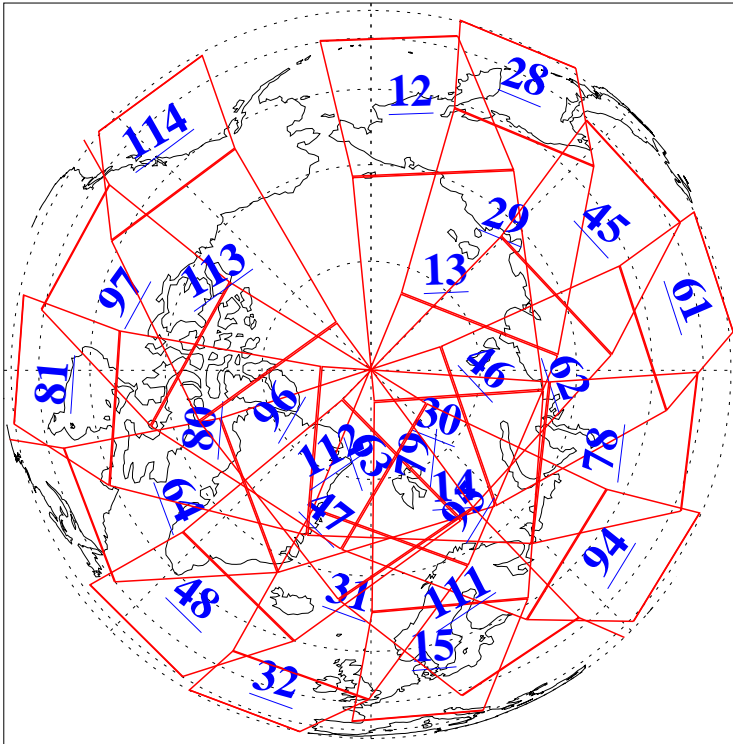

L1B Availability
AMSU Granules: 240
HSB Granules: 0
AIRS Granules: 240

16 Mar 2011
DoY 75
Aqua Day 3238
Granules: 1 to 120

Granules: 121 to 240

Legend: AMSU Available, HSB Available, AIRS Available

L1B Availability
AMSU Granules: 240
HSB Granules: 0
AIRS Granules: 240

16 Mar 2011
DoY 75
Aqua Day 3238
Ascending Granules

Descending Granules

Legend: AMSU Available, HSB Available, AIRS Available

L1B Availability
 AMSU Granules: 240
 HSB Granules: 0
 AIRS Granules: 240

16 Mar 2011
 DoY 75
 Aqua Day 3238

Northern Hemisphere Granules

Southern Hemisphere Granules

Legend: AMSU Available, HSB Available, AIRS Available