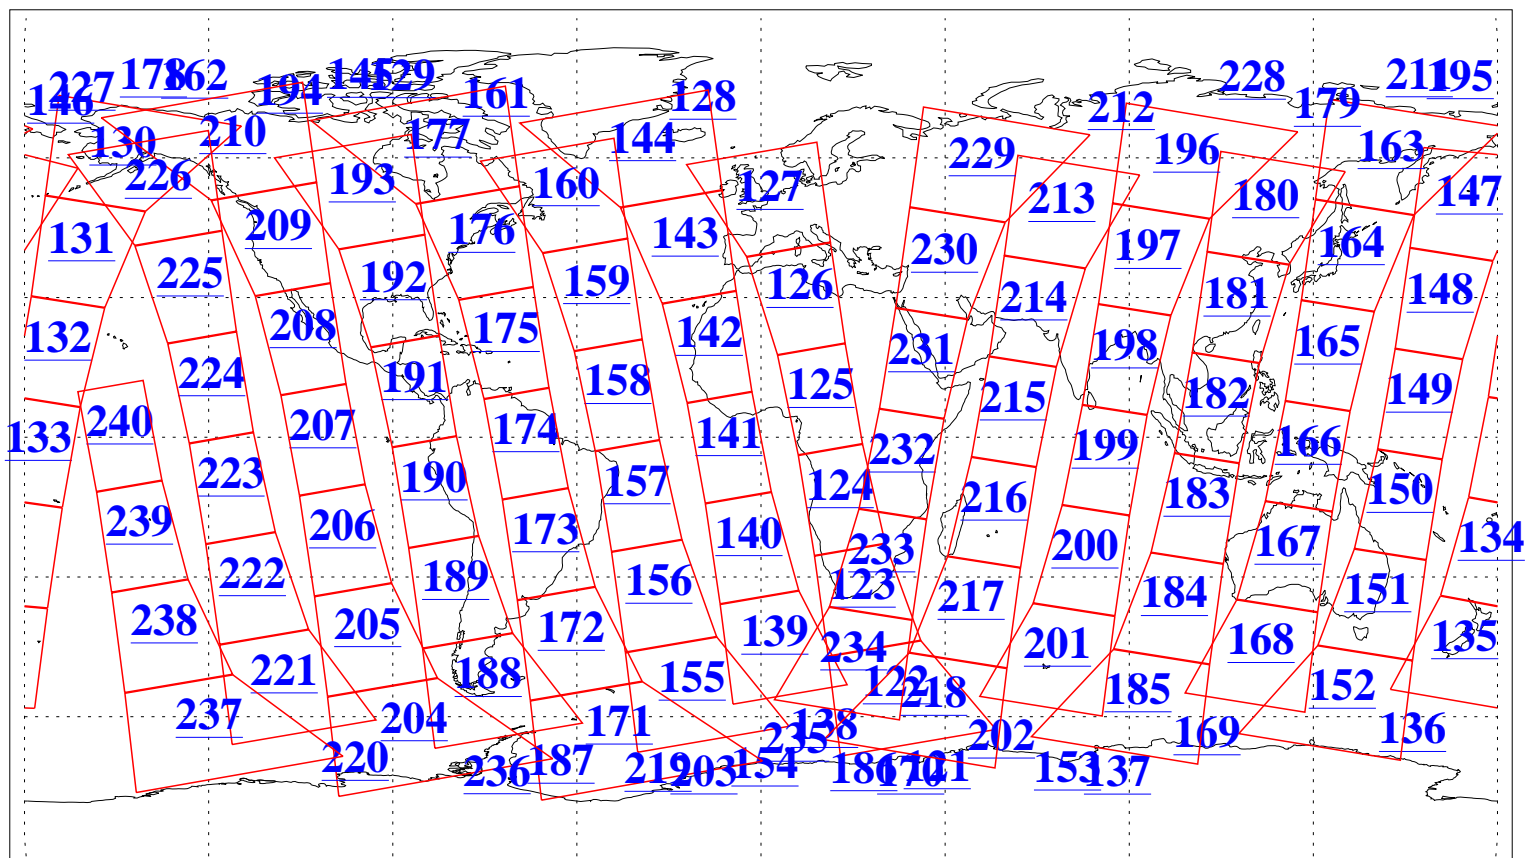

L1B Availability
AMSU Granules: 240
HSB Granules: 0
AIRS Granules: 240

16 Mar 2011
DoY 75
Aqua Day 3238
Granules: 1 to 120

Granules: 121 to 240

Legend: AMSU Available, HSB Available, AIRS Available

L1B Availability
AMSU Granules: 240
HSB Granules: 0
AIRS Granules: 240

16 Mar 2011
DoY 75
Aqua Day 3238
Ascending Granules

Descending Granules

Legend: AMSU Available, HSB Available, AIRS Available

L1B Availability
 AMSU Granules: 240
 HSB Granules: 0
 AIRS Granules: 240

16 Mar 2011
 DoY 75
 Aqua Day 3238

Northern Hemisphere Granules

Southern Hemisphere Granules

Legend: AMSU Available, HSB Available, AIRS Available