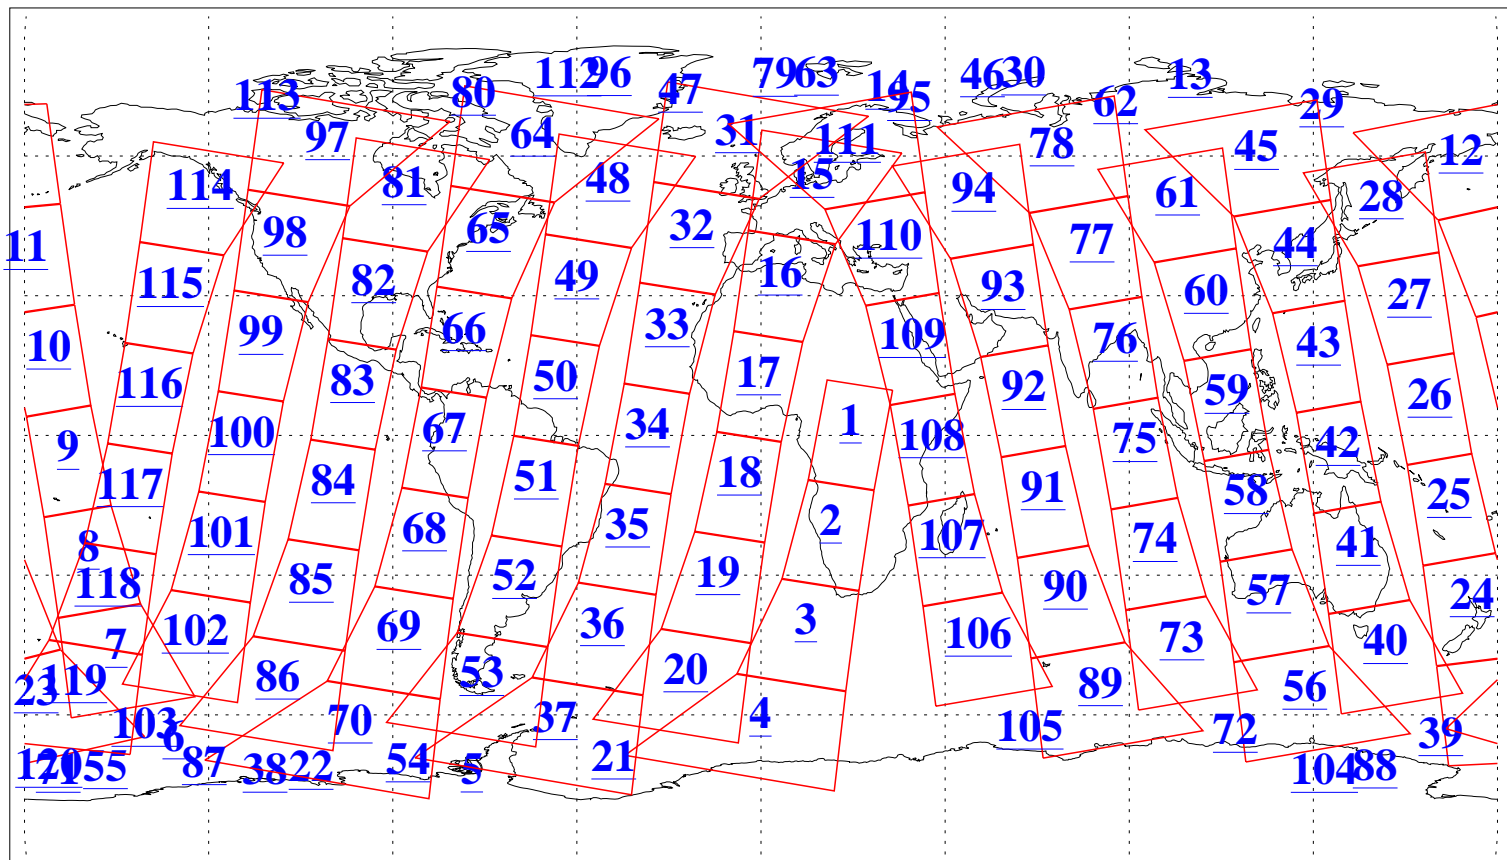

L1B Availability
AMSU Granules: 240
HSB Granules: 0
AIRS Granules: 240

16 Mar 2011
DoY 75
Aqua Day 3238
Granules: 1 to 120

Granules: 121 to 240

Legend: AMSU Available, HSB Available, AIRS Available

L1B Availability
AMSU Granules: 240
HSB Granules: 0
AIRS Granules: 240

16 Mar 2011
DoY 75
Aqua Day 3238
Ascending Granules

Descending Granules

Legend: AMSU Available, HSB Available, AIRS Available

L1B Availability
 AMSU Granules: 240
 HSB Granules: 0
 AIRS Granules: 240

16 Mar 2011
 DoY 75
 Aqua Day 3238

Northern Hemisphere Granules

Southern Hemisphere Granules

Legend: AMSU Available, HSB Available, AIRS Available