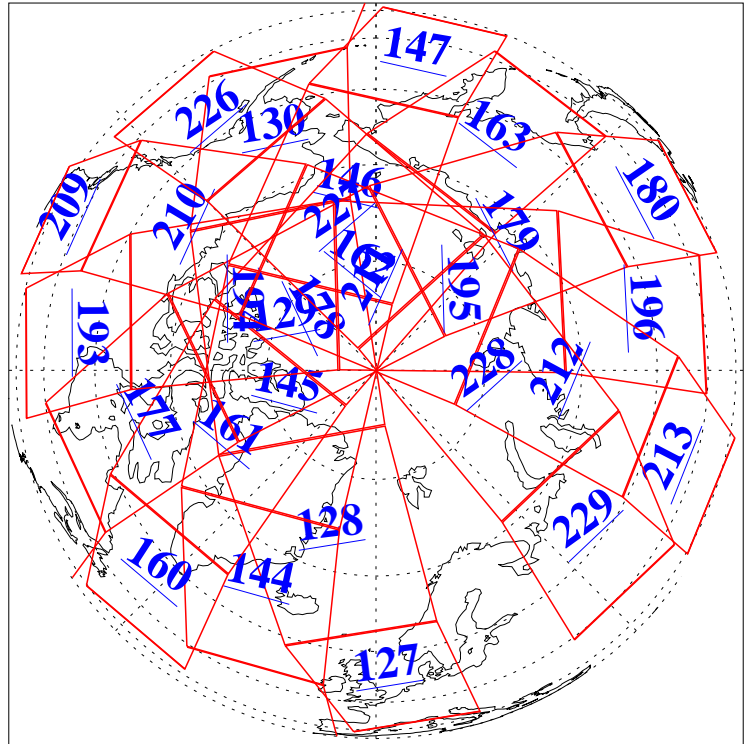

16 Mar 2011
DoY 75
Aqua Day 3238
Ascending Granules

Descending Granules

Legend: AMSU Available, HSB Available, AIRS Available

L1B Availability
 AMSU Granules: 240
 HSB Granules: 0
 AIRS Granules: 240

16 Mar 2011
 DoY 75
 Aqua Day 3238

Northern Hemisphere Granules

Southern Hemisphere Granules

Legend: AMSU Available, HSB Available, AIRS Available