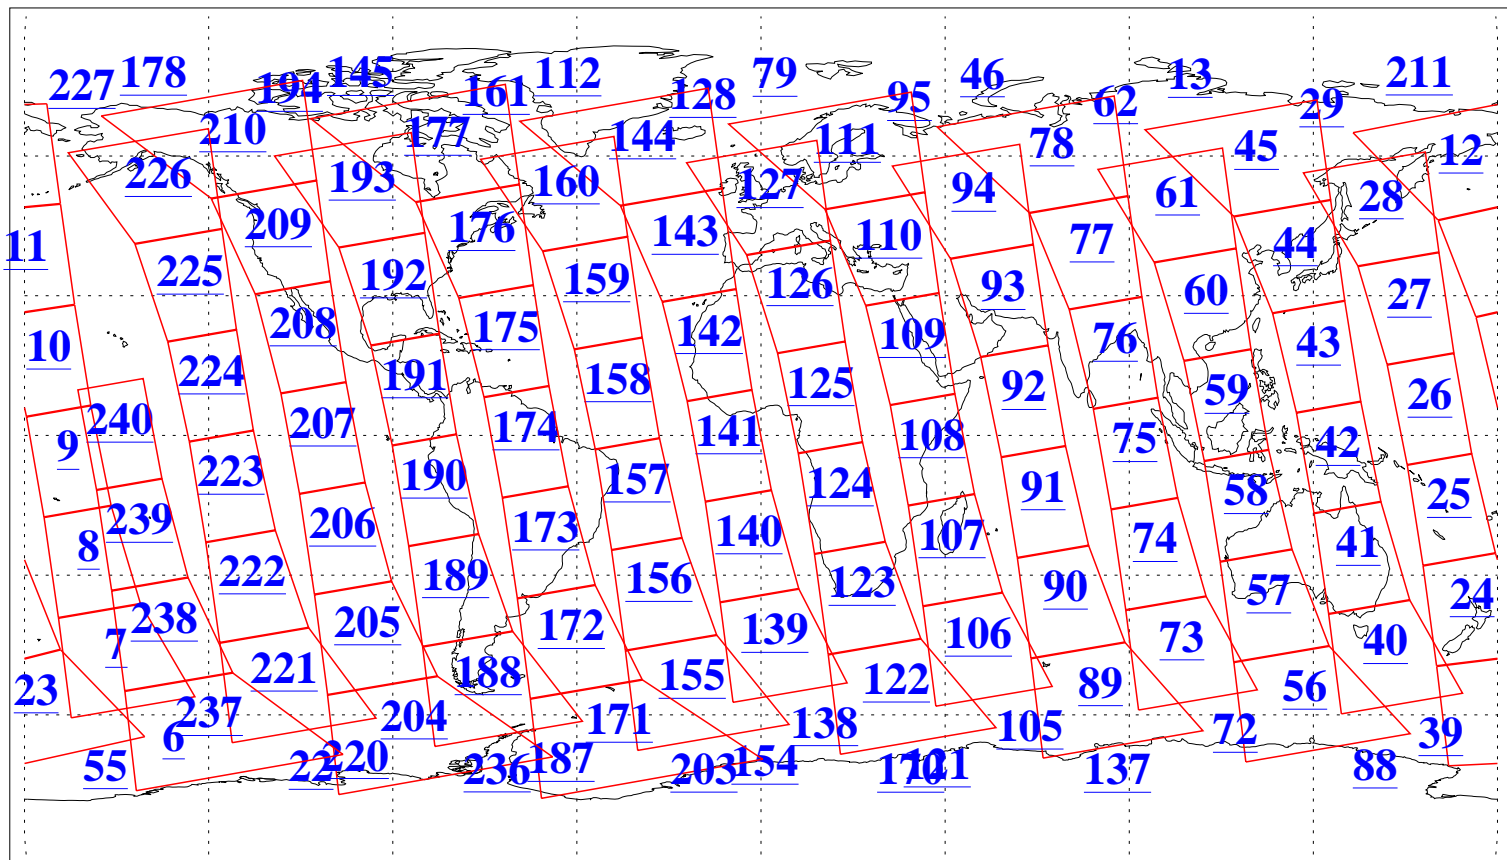

L1B Availability
AMSU Granules: 240
HSB Granules: 0
AIRS Granules: 240

16 Mar 2011
DoY 75
Aqua Day 3238
Granules: 1 to 120

Granules: 121 to 240

Legend: AMSU Available, HSB Available, AIRS Available

L1B Availability
AMSU Granules: 240
HSB Granules: 0
AIRS Granules: 240

16 Mar 2011
DoY 75
Aqua Day 3238
Ascending Granules

Descending Granules

Legend: AMSU Available, HSB Available, AIRS Available

L1B Availability
 AMSU Granules: 240
 HSB Granules: 0
 AIRS Granules: 240

16 Mar 2011
 DoY 75
 Aqua Day 3238

Northern Hemisphere Granules

Southern Hemisphere Granules

Legend: AMSU Available, HSB Available, AIRS Available