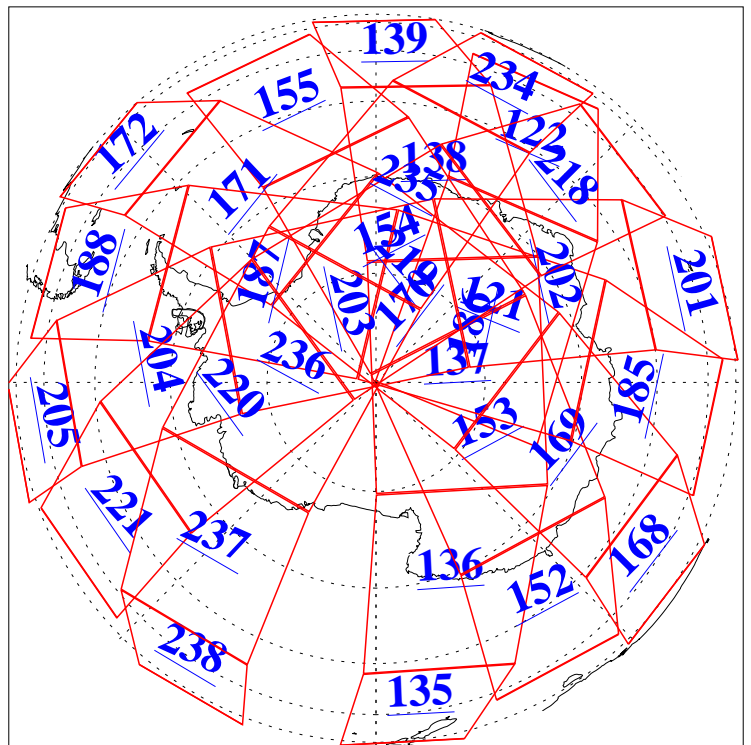

L1B Availability
AMSU Granules: 240
HSB Granules: 0
AIRS Granules: 240

16 Mar 2011
DoY 75
Aqua Day 3238
Granules: 1 to 120

Granules: 121 to 240

Legend: AMSU Available, HSB Available, AIRS Available

L1B Availability
AMSU Granules: 240
HSB Granules: 0
AIRS Granules: 240

16 Mar 2011
DoY 75
Aqua Day 3238
Ascending Granules

Descending Granules

Legend: AMSU Available, HSB Available, AIRS Available

L1B Availability
 AMSU Granules: 240
 HSB Granules: 0
 AIRS Granules: 240

16 Mar 2011
 DoY 75
 Aqua Day 3238

Northern Hemisphere Granules

Southern Hemisphere Granules

Legend: AMSU Available, HSB Available, AIRS Available