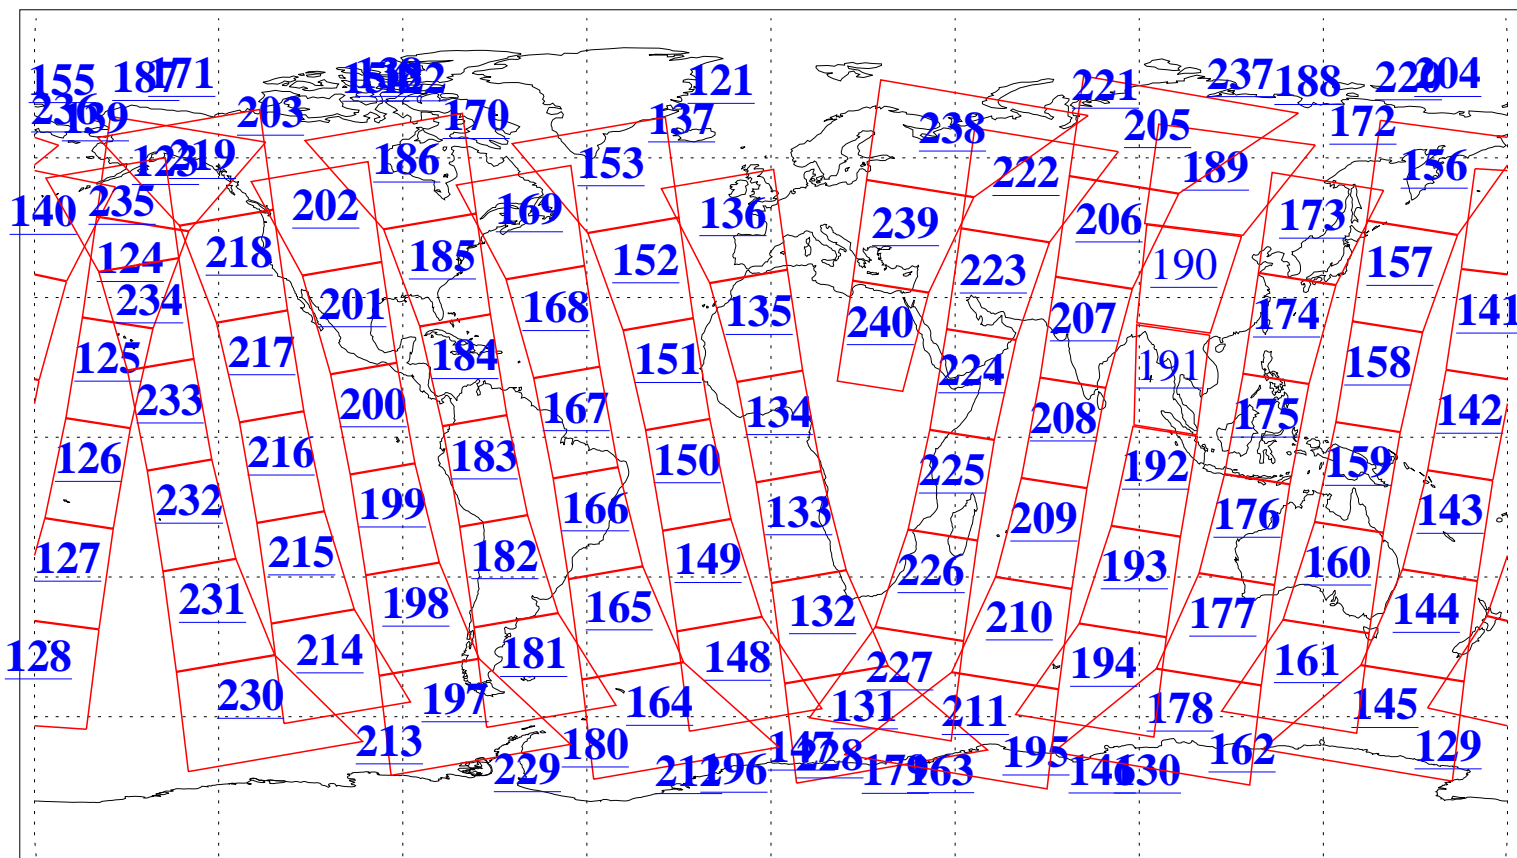

L1B Availability
AMSU Granules: 240
HSB Granules: 0
AIRS Granules: 238

15 Mar 2011
DoY 74
Aqua Day 3237
Granules: 1 to 120

Granules: 121 to 240

Legend: AMSU Available, HSB Available, AIRS Available

L1B Availability
AMSU Granules: 240
HSB Granules: 0
AIRS Granules: 238

15 Mar 2011
DoY 74
Aqua Day 3237
Ascending Granules

Descending Granules

Legend: AMSU Available, HSB Available, AIRS Available

L1B Availability
 AMSU Granules: 240
 HSB Granules: 0
 AIRS Granules: 238

15 Mar 2011
 DoY 74
 Aqua Day 3237