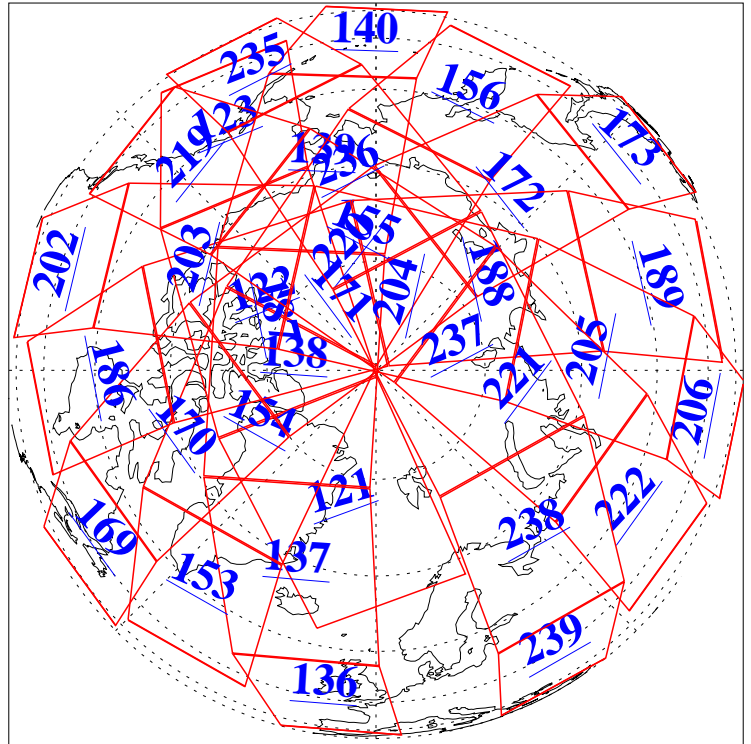

15 Mar 2011
DoY 74
Aqua Day 3237
Ascending Granules

Descending Granules

Legend: AMSU Available, HSB Available, AIRS Available

L1B Availability
 AMSU Granules: 240
 HSB Granules: 0
 AIRS Granules: 238

15 Mar 2011
 DoY 74
 Aqua Day 3237

Northern Hemisphere Granules

Southern Hemisphere Granules

Legend: AMSU Available, HSB Available, AIRS Available