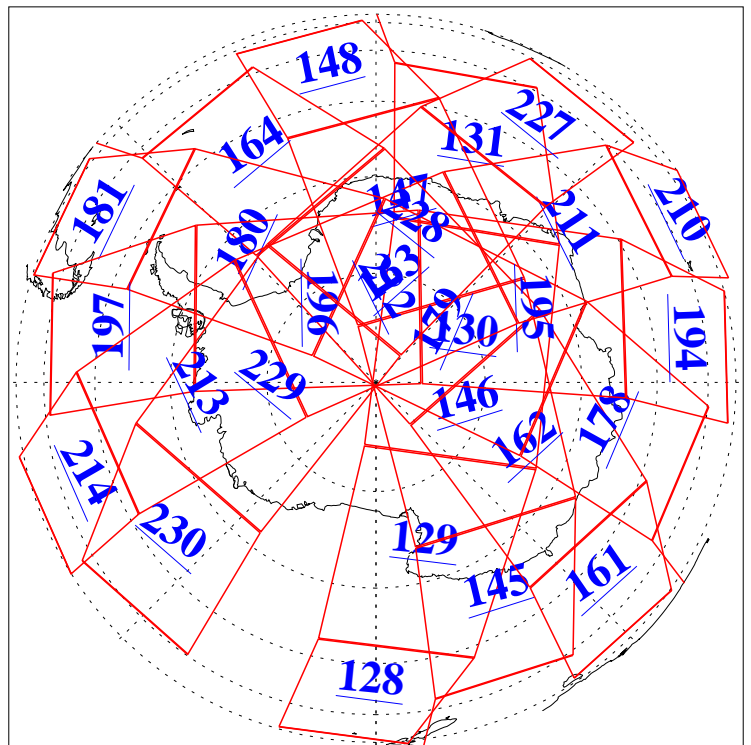

15 Mar 2011
DoY 74
Aqua Day 3237
Ascending Granules

Descending Granules

Legend: AMSU Available, HSB Available, AIRS Available

L1B Availability
 AMSU Granules: 240
 HSB Granules: 0
 AIRS Granules: 238

15 Mar 2011
 DoY 74
 Aqua Day 3237

Northern Hemisphere Granules

Southern Hemisphere Granules

Legend: AMSU Available, HSB Available, AIRS Available