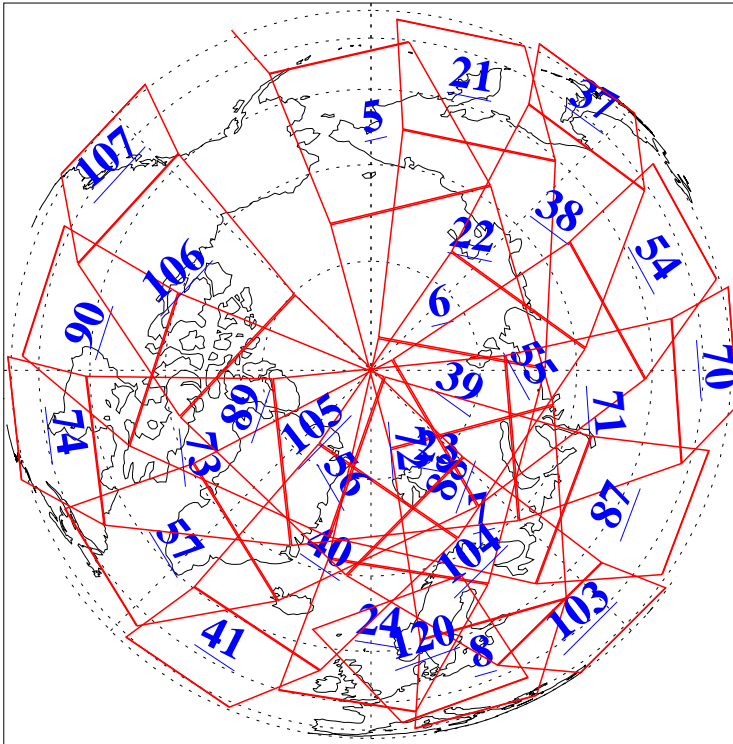

L1B Availability
AMSU Granules: 240
HSB Granules: 0
AIRS Granules: 238

15 Mar 2011
DoY 74
Aqua Day 3237
Granules: 1 to 120

Granules: 121 to 240

Legend: AMSU Available, HSB Available, AIRS Available

L1B Availability
AMSU Granules: 240
HSB Granules: 0
AIRS Granules: 238

15 Mar 2011
DoY 74
Aqua Day 3237
Ascending Granules

Descending Granules

Legend: AMSU Available, HSB Available, AIRS Available

L1B Availability
 AMSU Granules: 240
 HSB Granules: 0
 AIRS Granules: 238

15 Mar 2011
 DoY 74
 Aqua Day 3237

Northern Hemisphere Granules

Southern Hemisphere Granules

Legend: AMSU Available, HSB Available, AIRS Available