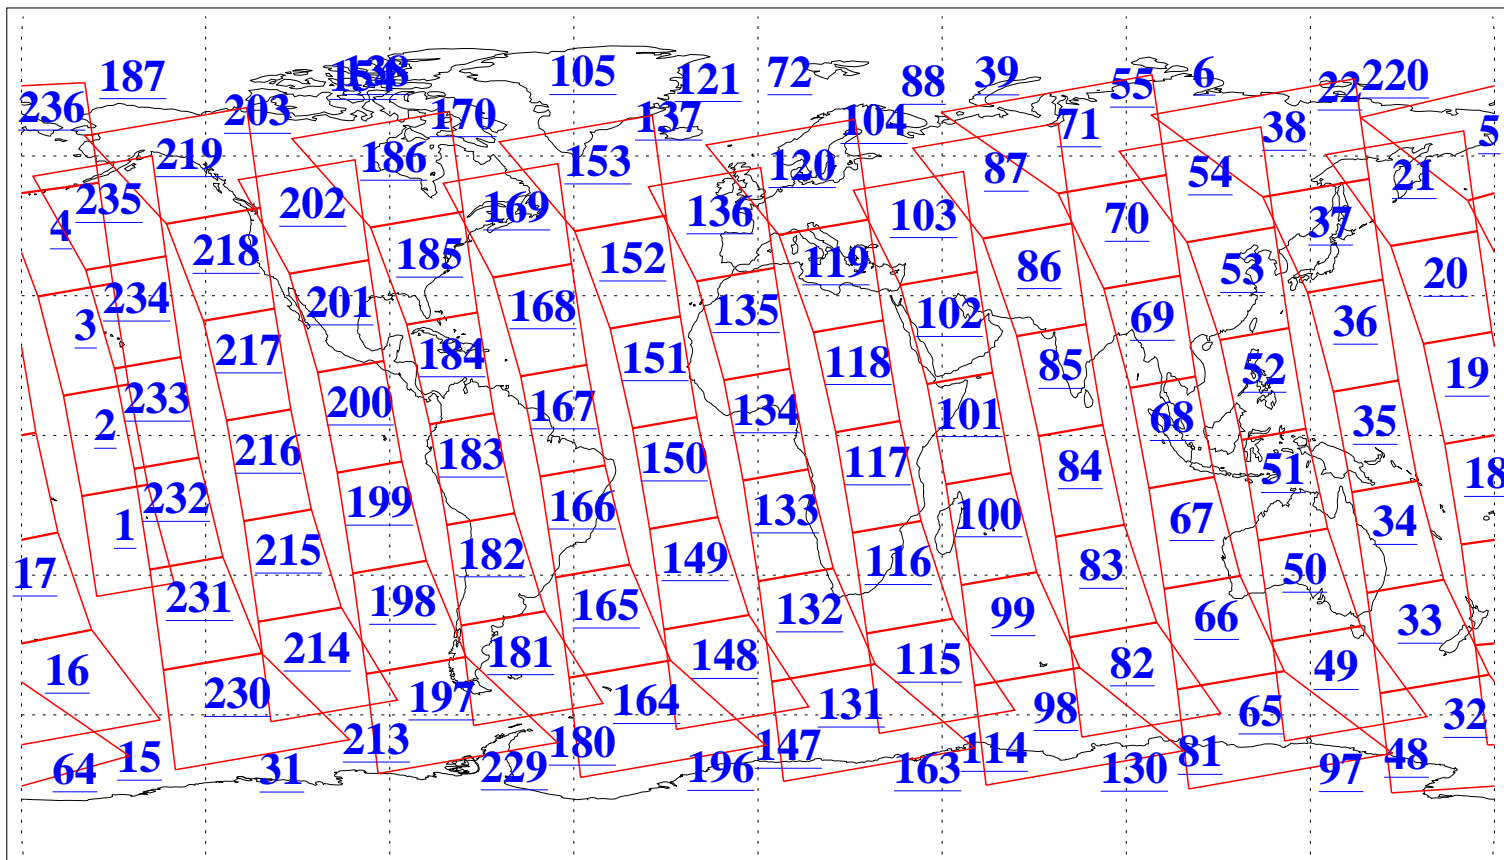

L1B Availability
AMSU Granules: 240
HSB Granules: 0
AIRS Granules: 238

15 Mar 2011
DoY 74
Aqua Day 3237
Granules: 1 to 120

Granules: 121 to 240

Legend: AMSU Available, HSB Available, AIRS Available

L1B Availability
AMSU Granules: 240
HSB Granules: 0
AIRS Granules: 238

15 Mar 2011
DoY 74
Aqua Day 3237
Ascending Granules

Descending Granules

Legend: AMSU Available, HSB Available, AIRS Available

L1B Availability
 AMSU Granules: 240
 HSB Granules: 0
 AIRS Granules: 238

15 Mar 2011
 DoY 74
 Aqua Day 3237

Northern Hemisphere Granules

Southern Hemisphere Granules

Legend: AMSU Available, HSB Available, AIRS Available