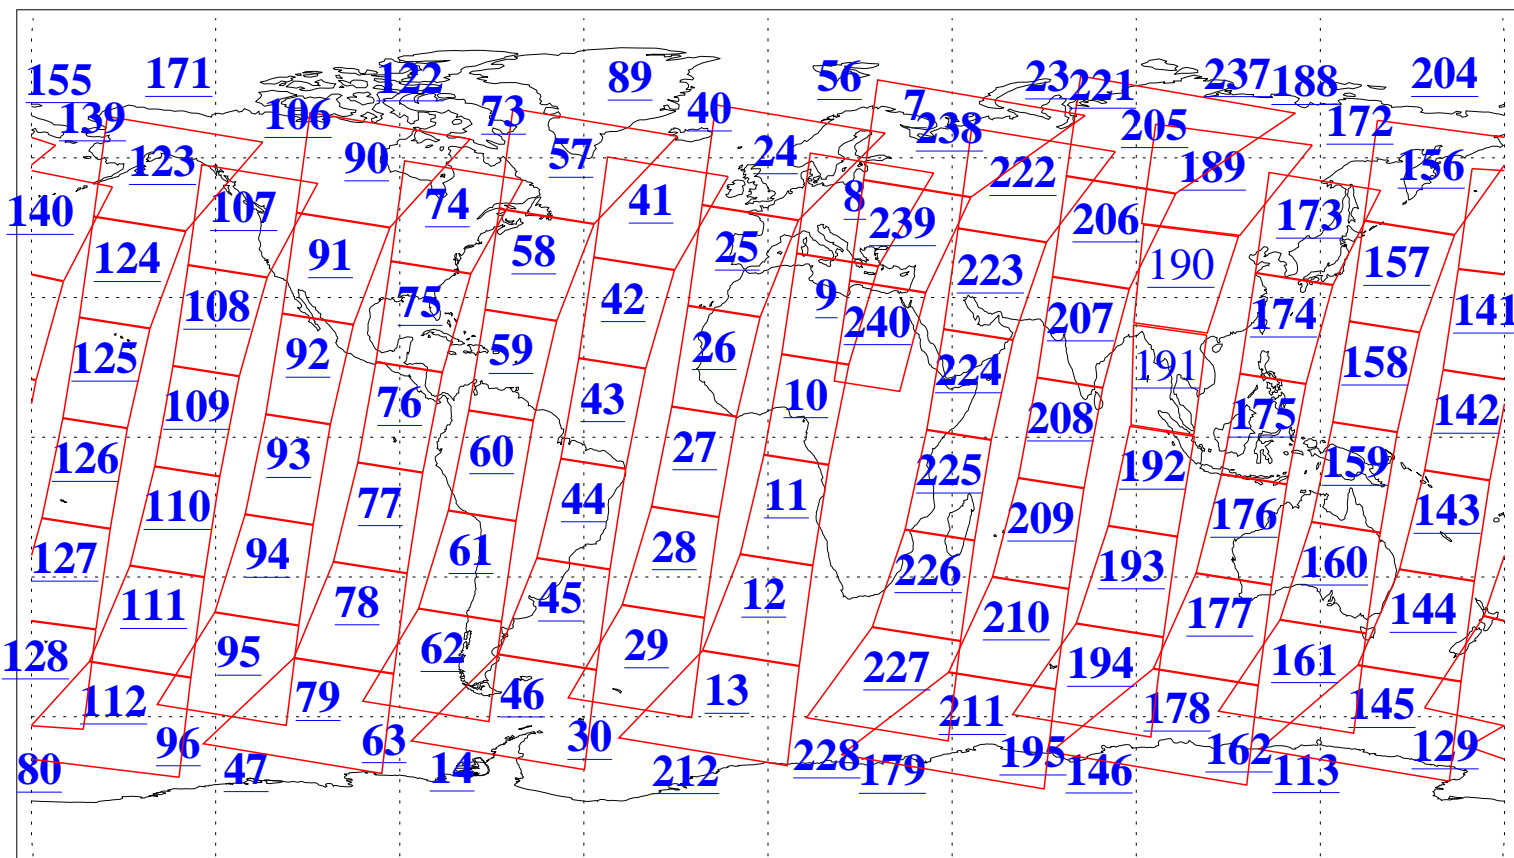

L1B Availability
AMSU Granules: 240
HSB Granules: 0
AIRS Granules: 238

15 Mar 2011
DoY 74
Aqua Day 3237
Granules: 1 to 120

Granules: 121 to 240

Legend: AMSU Available, HSB Available, AIRS Available

L1B Availability
AMSU Granules: 240
HSB Granules: 0
AIRS Granules: 238

15 Mar 2011
DoY 74
Aqua Day 3237
Ascending Granules

Descending Granules

Legend: AMSU Available, HSB Available, AIRS Available

L1B Availability
 AMSU Granules: 240
 HSB Granules: 0
 AIRS Granules: 238

15 Mar 2011
 DoY 74
 Aqua Day 3237

Northern Hemisphere Granules

Southern Hemisphere Granules

Legend: AMSU Available, HSB Available, AIRS Available