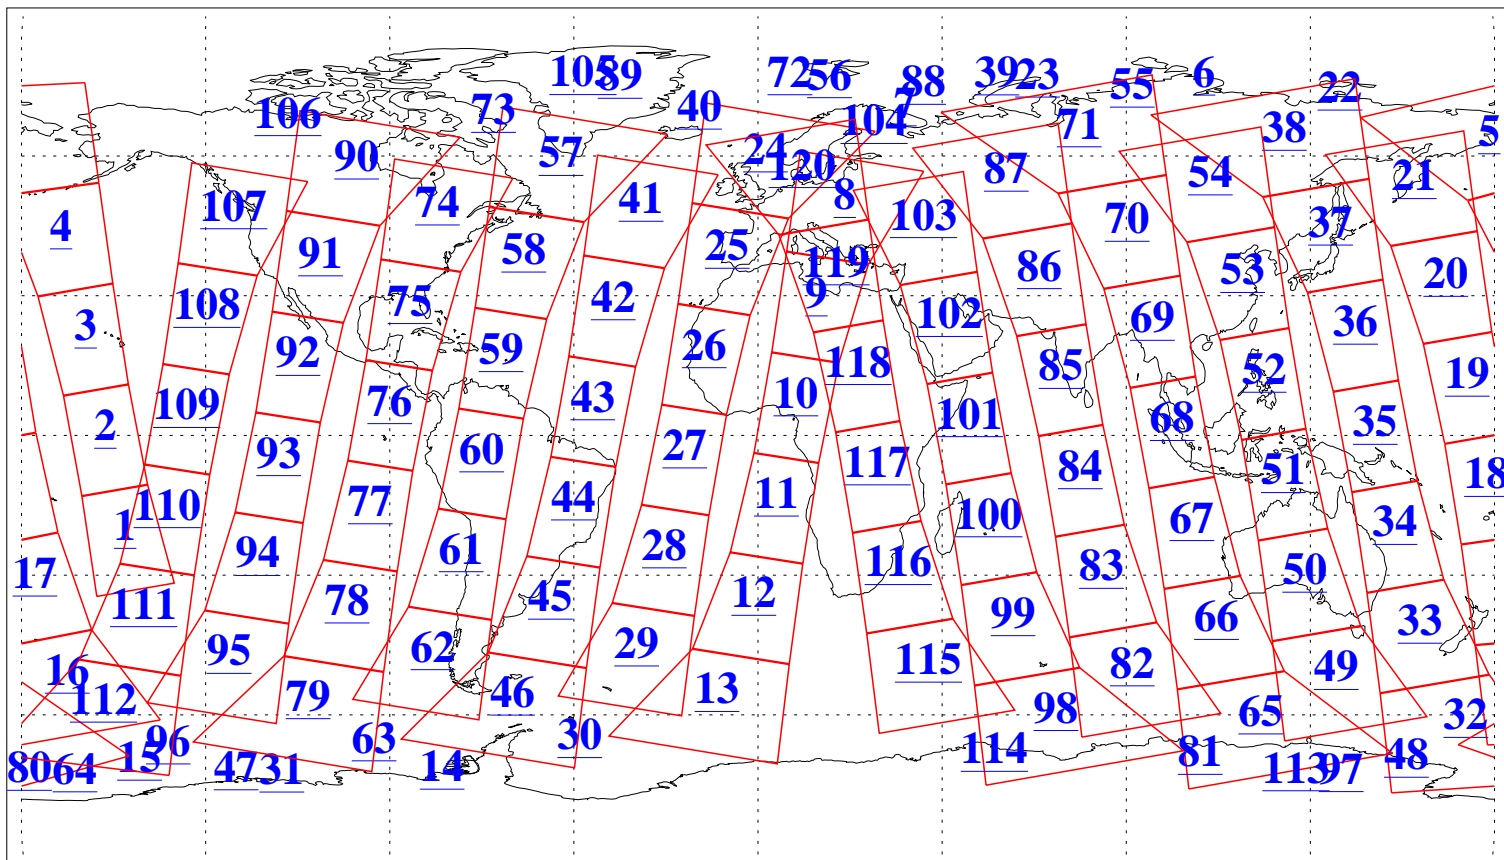

L1B Availability
AMSU Granules: 240
HSB Granules: 0
AIRS Granules: 238

15 Mar 2011
DoY 74
Aqua Day 3237
Granules: 1 to 120

Granules: 121 to 240

Legend: AMSU Available, HSB Available, AIRS Available

L1B Availability
AMSU Granules: 240
HSB Granules: 0
AIRS Granules: 238

15 Mar 2011
DoY 74
Aqua Day 3237
Ascending Granules

Descending Granules

Legend: AMSU Available, HSB Available, AIRS Available

L1B Availability
 AMSU Granules: 240
 HSB Granules: 0
 AIRS Granules: 238

15 Mar 2011
 DoY 74
 Aqua Day 3237

Northern Hemisphere Granules

Southern Hemisphere Granules

Legend: AMSU Available, HSB Available, AIRS Available