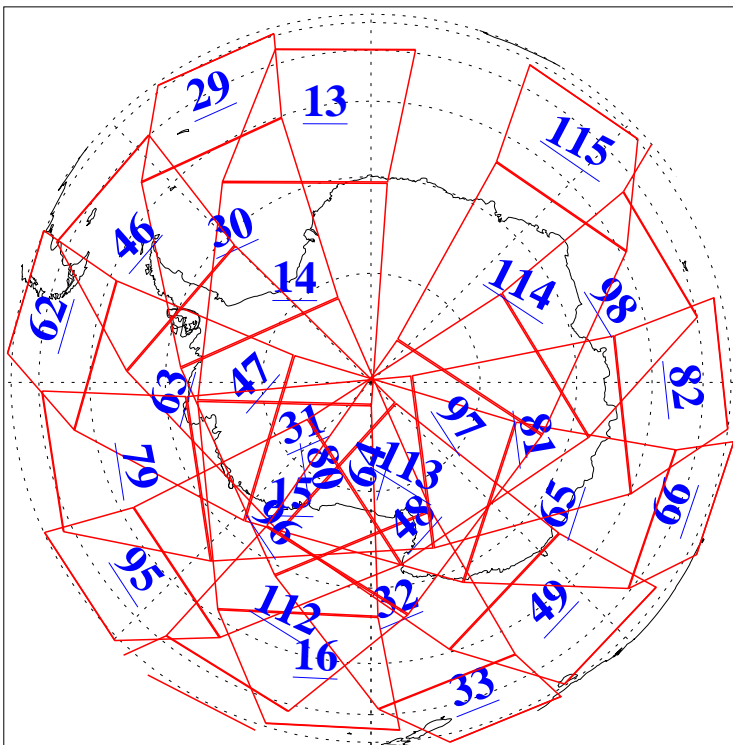

L1B Availability
AMSU Granules: 240
HSB Granules: 0
AIRS Granules: 238

15 Mar 2011
DoY 74
Aqua Day 3237
Granules: 1 to 120

Granules: 121 to 240

Legend: AMSU Available, HSB Available, AIRS Available

L1B Availability
AMSU Granules: 240
HSB Granules: 0
AIRS Granules: 238

15 Mar 2011
DoY 74
Aqua Day 3237
Ascending Granules

Descending Granules

Legend: AMSU Available, HSB Available, AIRS Available

L1B Availability
 AMSU Granules: 240
 HSB Granules: 0
 AIRS Granules: 238

15 Mar 2011
 DoY 74
 Aqua Day 3237

Northern Hemisphere Granules

Southern Hemisphere Granules

Legend: AMSU Available, HSB Available, AIRS Available