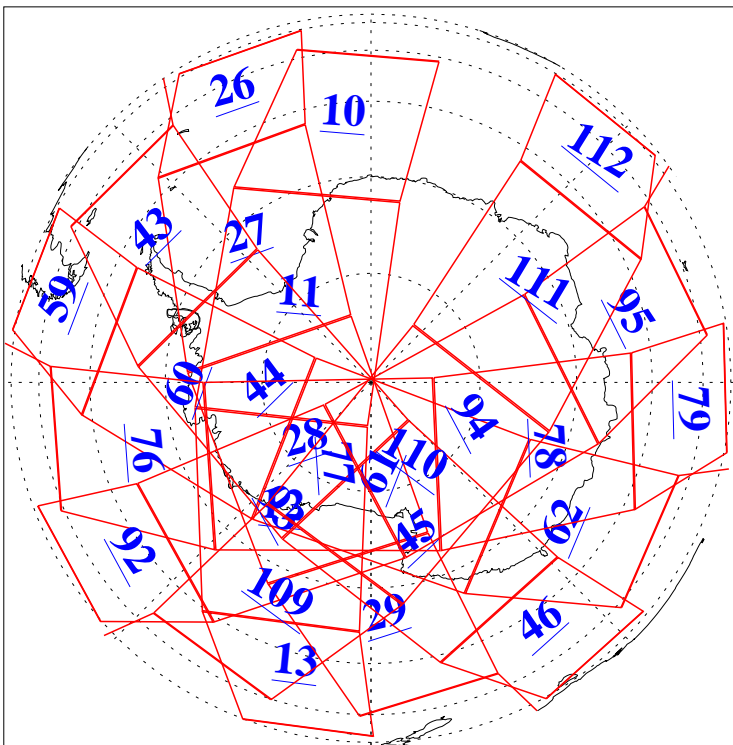

L1B Availability
AMSU Granules: 240
HSB Granules: 0
AIRS Granules: 240

10 Mar 2011
DoY 69
Aqua Day 3232
Granules: 1 to 120

Granules: 121 to 240

Legend: AMSU Available, HSB Available, AIRS Available

L1B Availability
AMSU Granules: 240
HSB Granules: 0
AIRS Granules: 240

10 Mar 2011
DoY 69
Aqua Day 3232
Ascending Granules

Descending Granules

Legend: AMSU Available, HSB Available, AIRS Available

L1B Availability
 AMSU Granules: 240
 HSB Granules: 0
 AIRS Granules: 240

10 Mar 2011
 DoY 69
 Aqua Day 3232

Northern Hemisphere Granules

Southern Hemisphere Granules

Legend: AMSU Available, HSB Available, AIRS Available