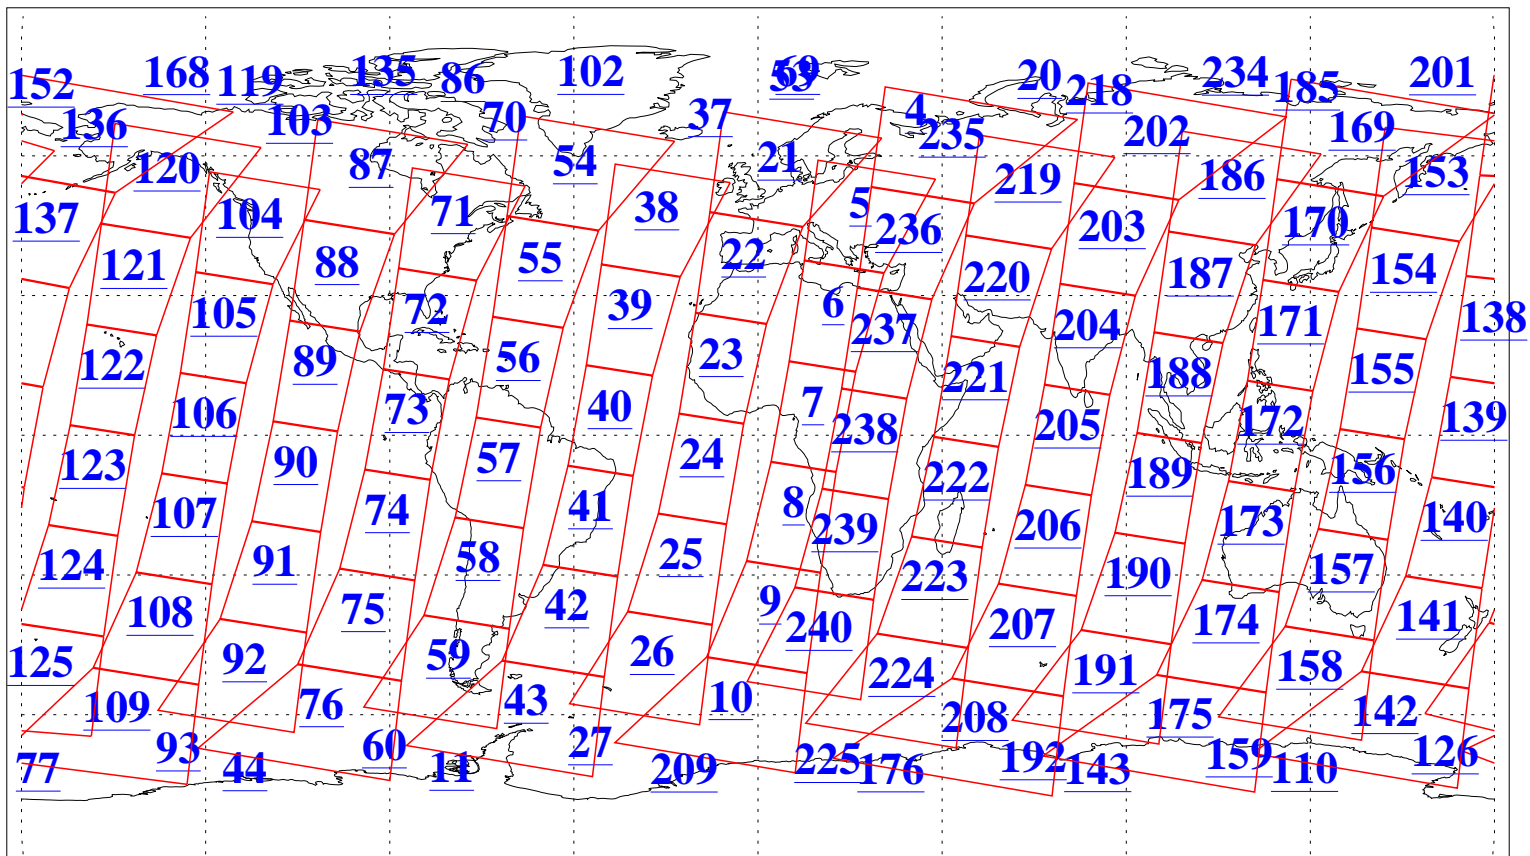

L1B Availability
AMSU Granules: 240
HSB Granules: 0
AIRS Granules: 240

10 Mar 2011
DoY 69
Aqua Day 3232
Granules: 1 to 120

Granules: 121 to 240

Legend: AMSU Available, HSB Available, AIRS Available

L1B Availability
AMSU Granules: 240
HSB Granules: 0
AIRS Granules: 240

10 Mar 2011
DoY 69
Aqua Day 3232
Ascending Granules

Descending Granules

Legend: AMSU Available, HSB Available, AIRS Available

L1B Availability
 AMSU Granules: 240
 HSB Granules: 0
 AIRS Granules: 240

10 Mar 2011
 DoY 69
 Aqua Day 3232

Northern Hemisphere Granules

Southern Hemisphere Granules

Legend: AMSU Available, HSB Available, AIRS Available