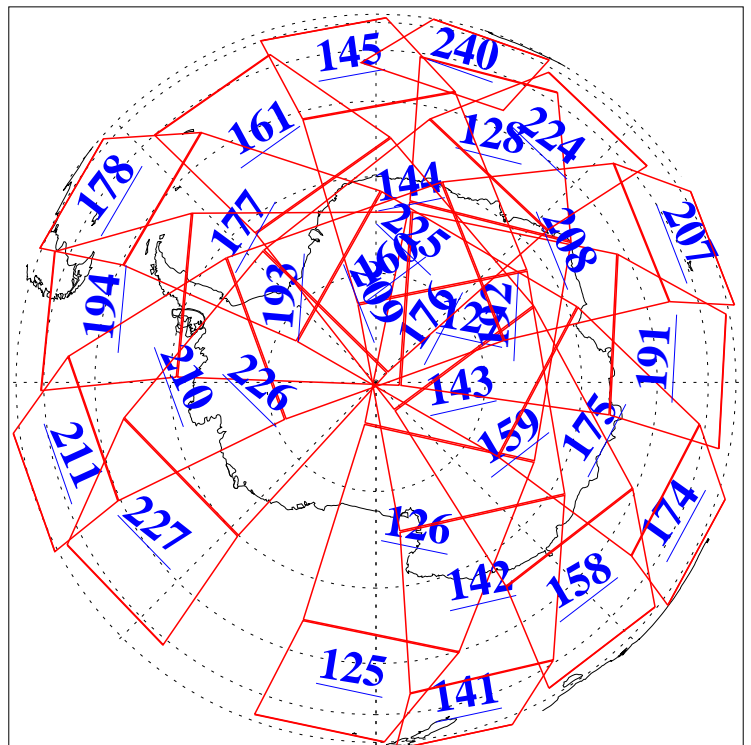

L1B Availability
AMSU Granules: 240
HSB Granules: 0
AIRS Granules: 240

10 Mar 2011
DoY 69
Aqua Day 3232
Granules: 1 to 120

Granules: 121 to 240

Legend: AMSU Available, HSB Available, AIRS Available

L1B Availability
AMSU Granules: 240
HSB Granules: 0
AIRS Granules: 240

10 Mar 2011
DoY 69
Aqua Day 3232
Ascending Granules

Descending Granules

Legend: AMSU Available, HSB Available, AIRS Available

L1B Availability
 AMSU Granules: 240
 HSB Granules: 0
 AIRS Granules: 240

10 Mar 2011
 DoY 69
 Aqua Day 3232

Northern Hemisphere Granules

Southern Hemisphere Granules

Legend: AMSU Available, HSB Available, AIRS Available