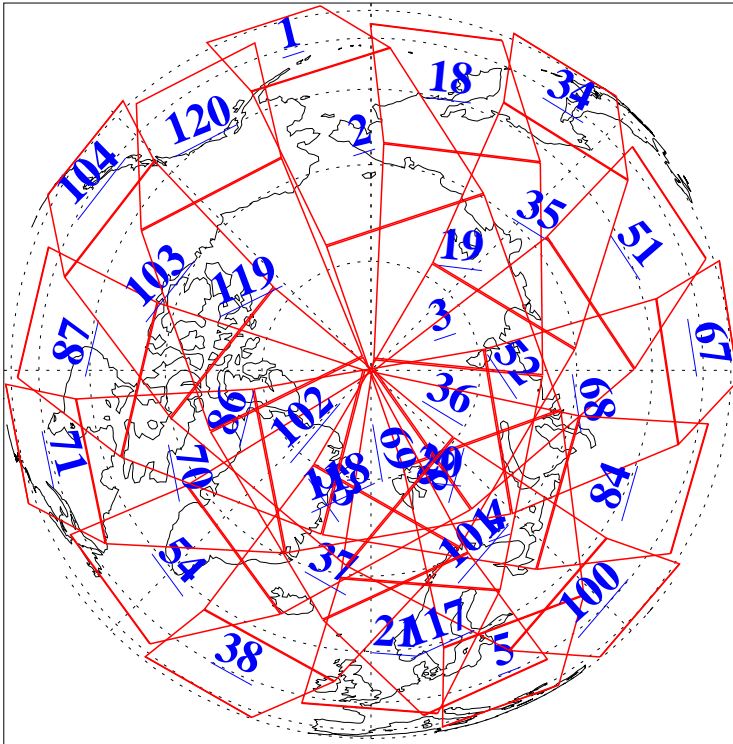

L1B Availability
AMSU Granules: 240
HSB Granules: 0
AIRS Granules: 240

10 Mar 2011
DoY 69
Aqua Day 3232
Granules: 1 to 120

Granules: 121 to 240

Legend: AMSU Available, HSB Available, AIRS Available

L1B Availability
AMSU Granules: 240
HSB Granules: 0
AIRS Granules: 240

10 Mar 2011
DoY 69
Aqua Day 3232
Ascending Granules

Descending Granules

Legend: AMSU Available, HSB Available, AIRS Available

L1B Availability
 AMSU Granules: 240
 HSB Granules: 0
 AIRS Granules: 240

10 Mar 2011
 DoY 69
 Aqua Day 3232

Northern Hemisphere Granules

Southern Hemisphere Granules

Legend: AMSU Available, HSB Available, AIRS Available