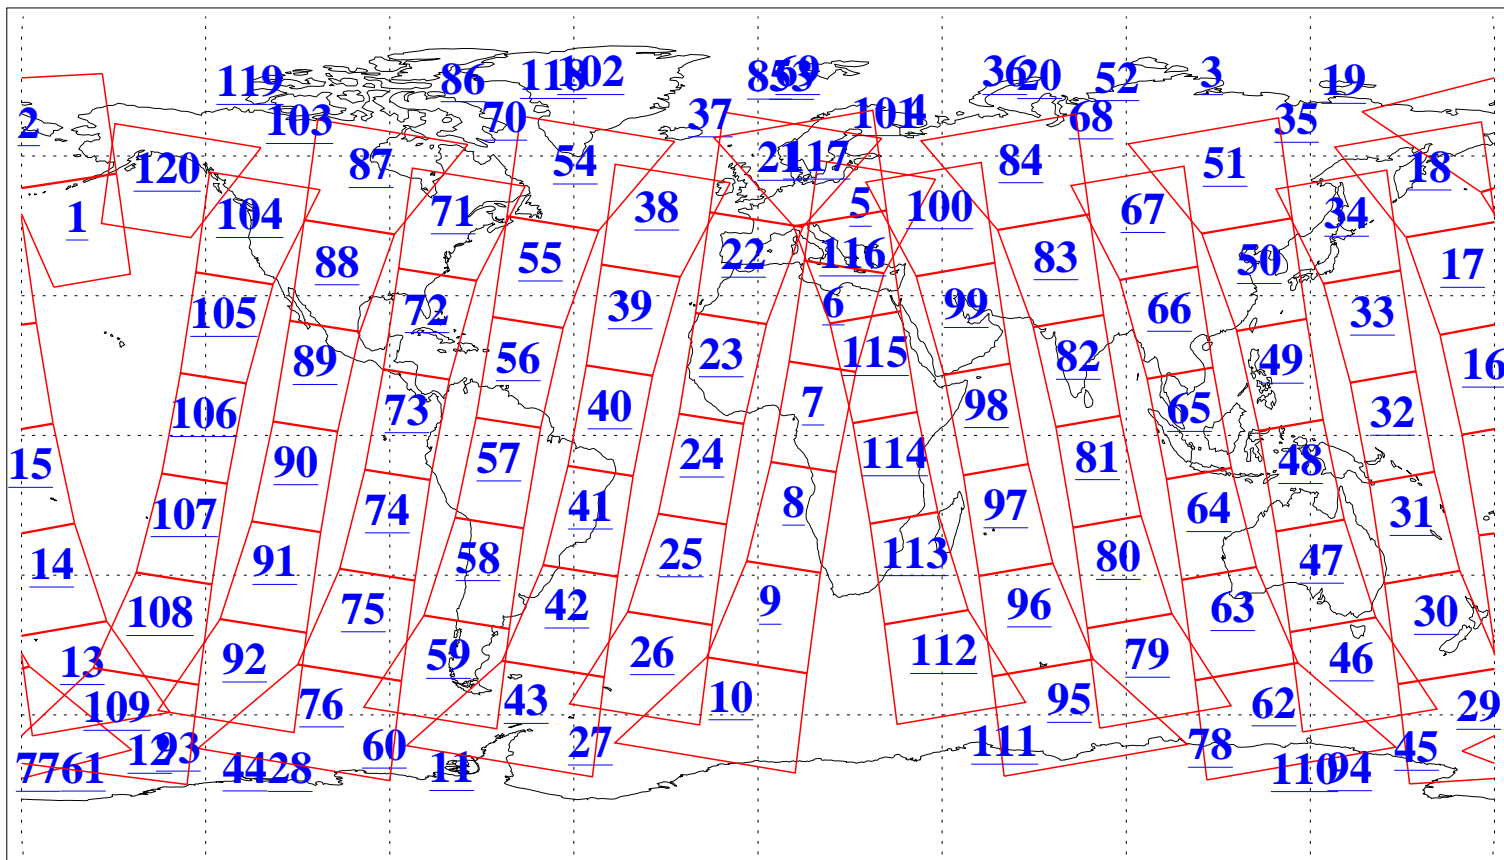

L1B Availability
AMSU Granules: 240
HSB Granules: 0
AIRS Granules: 240

10 Mar 2011
DoY 69
Aqua Day 3232
Granules: 1 to 120

Granules: 121 to 240

Legend: AMSU Available, HSB Available, AIRS Available

L1B Availability
AMSU Granules: 240
HSB Granules: 0
AIRS Granules: 240

10 Mar 2011
DoY 69
Aqua Day 3232
Ascending Granules

Descending Granules

Legend: AMSU Available, HSB Available, AIRS Available

L1B Availability
 AMSU Granules: 240
 HSB Granules: 0
 AIRS Granules: 240

10 Mar 2011
 DoY 69
 Aqua Day 3232

Northern Hemisphere Granules

Southern Hemisphere Granules

Legend: AMSU Available, HSB Available, AIRS Available