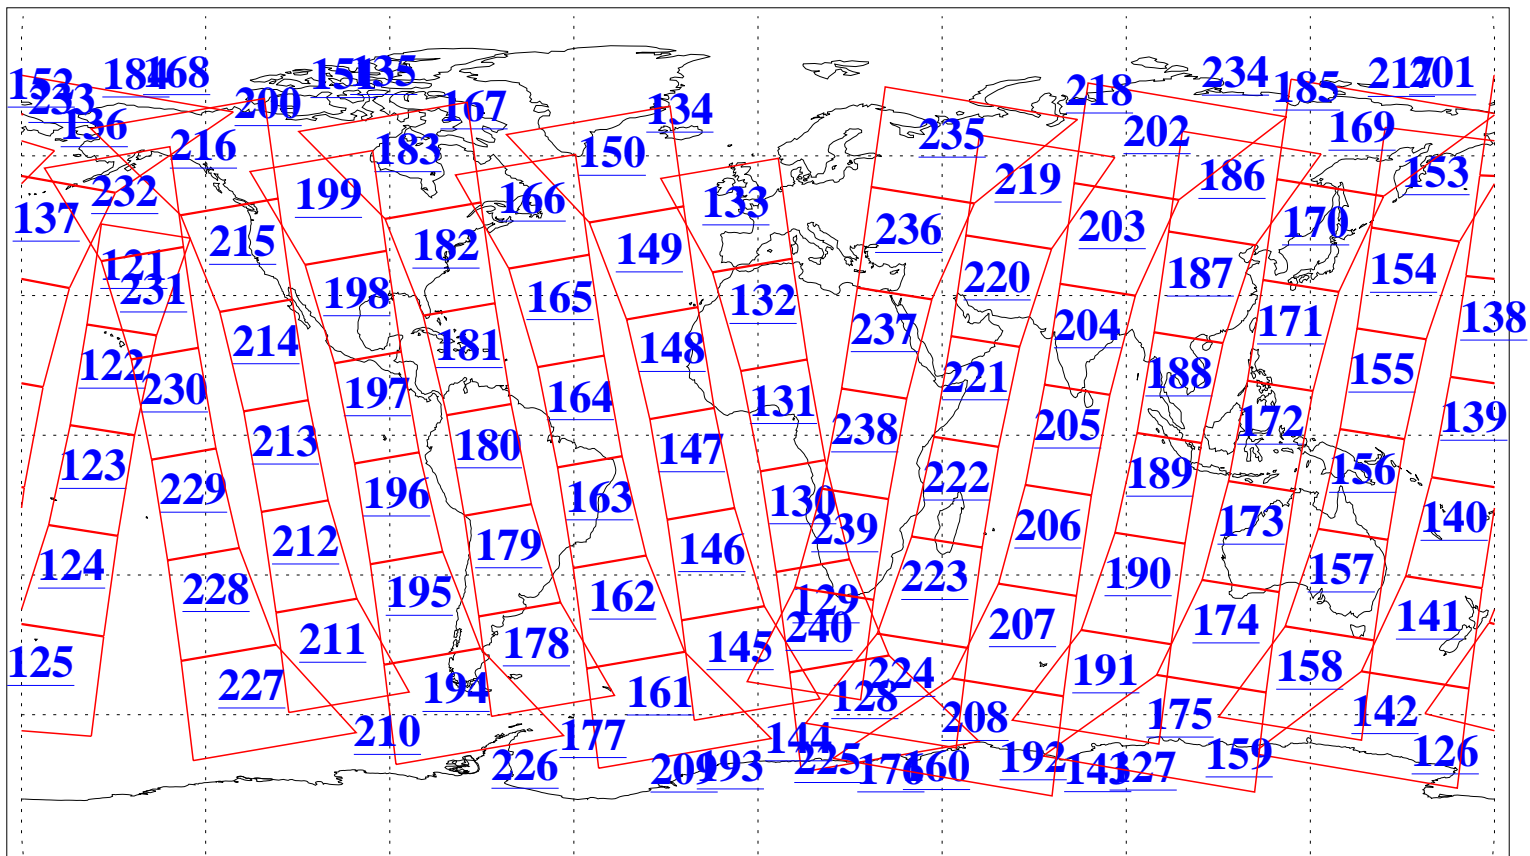

L1B Availability
AMSU Granules: 240
HSB Granules: 0
AIRS Granules: 240

10 Mar 2011
DoY 69
Aqua Day 3232
Granules: 1 to 120

Granules: 121 to 240

Legend: AMSU Available, HSB Available, AIRS Available

L1B Availability
AMSU Granules: 240
HSB Granules: 0
AIRS Granules: 240

10 Mar 2011
DoY 69
Aqua Day 3232
Ascending Granules

Descending Granules

Legend: AMSU Available, HSB Available, AIRS Available

L1B Availability
 AMSU Granules: 240
 HSB Granules: 0
 AIRS Granules: 240

10 Mar 2011
 DoY 69
 Aqua Day 3232

Northern Hemisphere Granules

Southern Hemisphere Granules

Legend: AMSU Available, HSB Available, AIRS Available