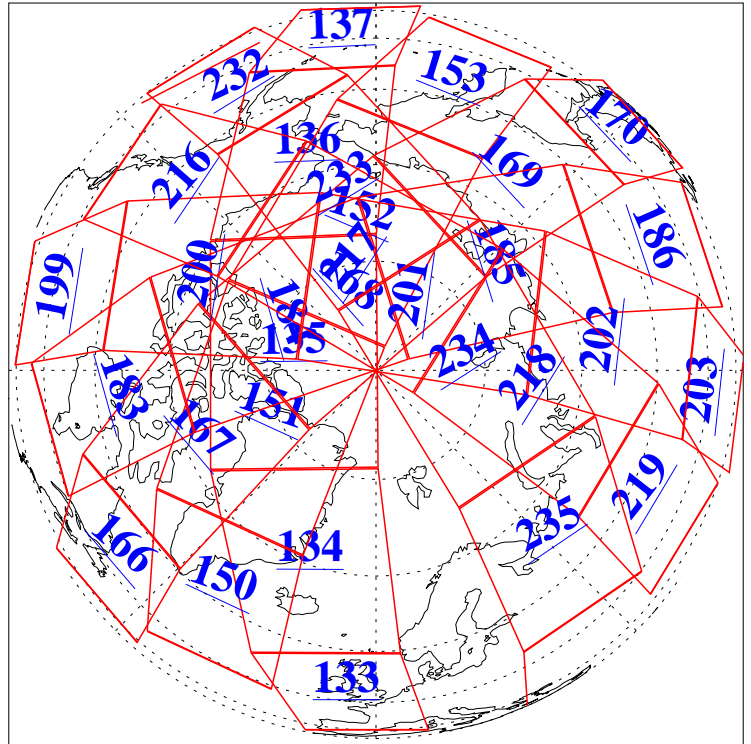

10 Mar 2011
DoY 69
Aqua Day 3232
Ascending Granules

Descending Granules

Legend: AMSU Available, HSB Available, AIRS Available

L1B Availability
 AMSU Granules: 240
 HSB Granules: 0
 AIRS Granules: 240

10 Mar 2011
 DoY 69
 Aqua Day 3232

Northern Hemisphere Granules

Southern Hemisphere Granules

Legend: AMSU Available, HSB Available, AIRS Available