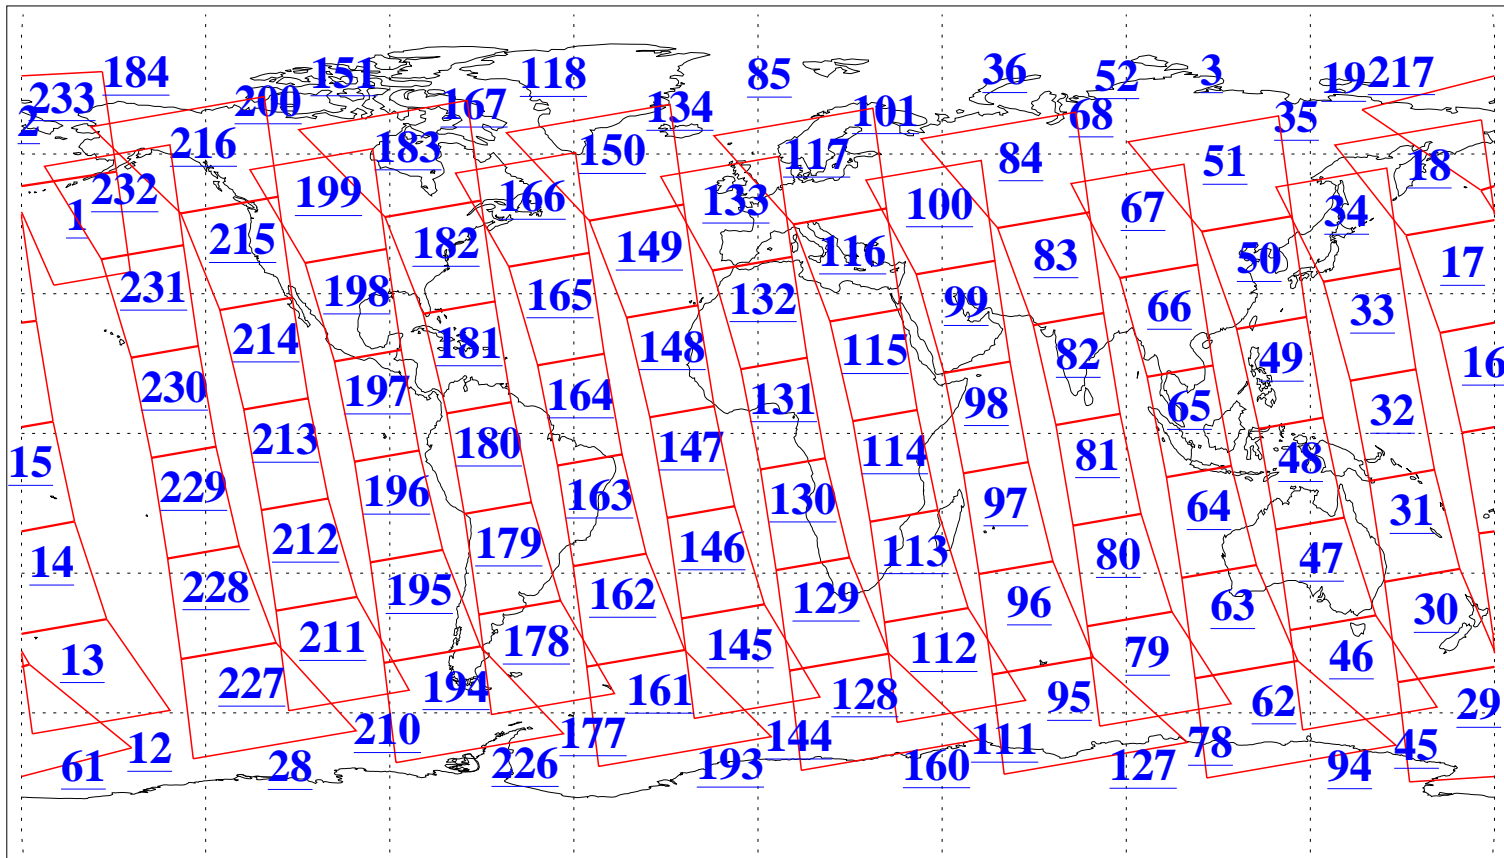

L1B Availability
AMSU Granules: 240
HSB Granules: 0
AIRS Granules: 240

10 Mar 2011
DoY 69
Aqua Day 3232
Granules: 1 to 120

Granules: 121 to 240

Legend: AMSU Available, HSB Available, AIRS Available

L1B Availability
AMSU Granules: 240
HSB Granules: 0
AIRS Granules: 240

10 Mar 2011
DoY 69
Aqua Day 3232
Ascending Granules

Descending Granules

Legend: AMSU Available, HSB Available, AIRS Available

L1B Availability
 AMSU Granules: 240
 HSB Granules: 0
 AIRS Granules: 240

10 Mar 2011
 DoY 69
 Aqua Day 3232

Northern Hemisphere Granules

Southern Hemisphere Granules

Legend: AMSU Available, HSB Available, AIRS Available