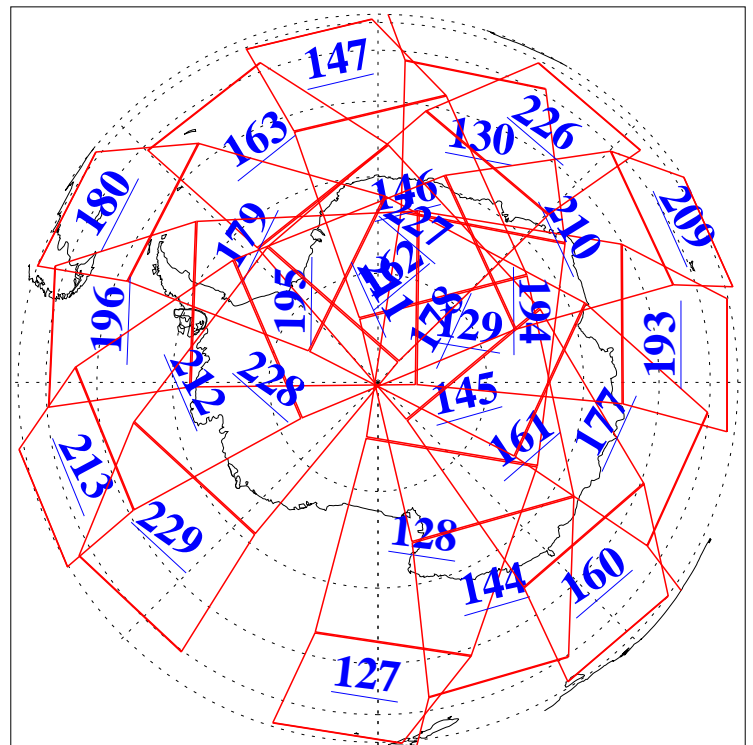

L1B Availability
AMSU Granules: 240
HSB Granules: 0
AIRS Granules: 240

8 Mar 2011
DoY 67
Aqua Day 3230
Granules: 1 to 120

Granules: 121 to 240

Legend: AMSU Available, HSB Available, AIRS Available

L1B Availability
AMSU Granules: 240
HSB Granules: 0
AIRS Granules: 240

8 Mar 2011
DoY 67
Aqua Day 3230
Ascending Granules

Descending Granules

Legend: AMSU Available, HSB Available, AIRS Available

L1B Availability
 AMSU Granules: 240
 HSB Granules: 0
 AIRS Granules: 240

8 Mar 2011
 DoY 67
 Aqua Day 3230

Northern Hemisphere Granules

Southern Hemisphere Granules

Legend: AMSU Available, HSB Available, AIRS Available