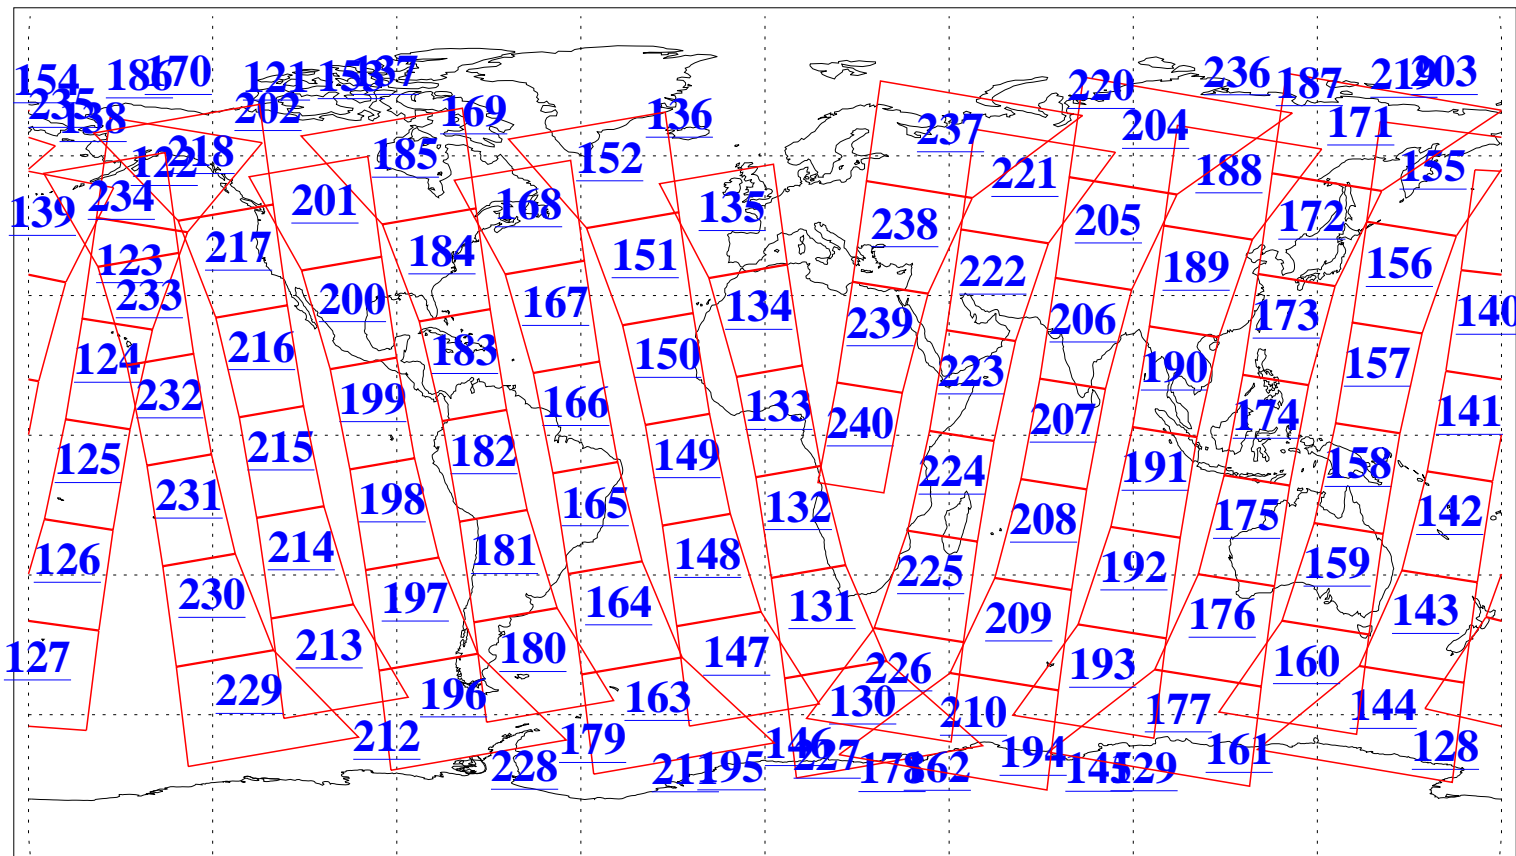

L1B Availability
AMSU Granules: 240
HSB Granules: 0
AIRS Granules: 240

8 Mar 2011
DoY 67
Aqua Day 3230
Granules: 1 to 120

Granules: 121 to 240

Legend: AMSU Available, HSB Available, AIRS Available

L1B Availability
AMSU Granules: 240
HSB Granules: 0
AIRS Granules: 240

8 Mar 2011
DoY 67
Aqua Day 3230
Ascending Granules

Descending Granules

Legend: AMSU Available, HSB Available, AIRS Available

L1B Availability
 AMSU Granules: 240
 HSB Granules: 0
 AIRS Granules: 240

8 Mar 2011
 DoY 67
 Aqua Day 3230

Northern Hemisphere Granules

Southern Hemisphere Granules

Legend: AMSU Available, HSB Available, AIRS Available