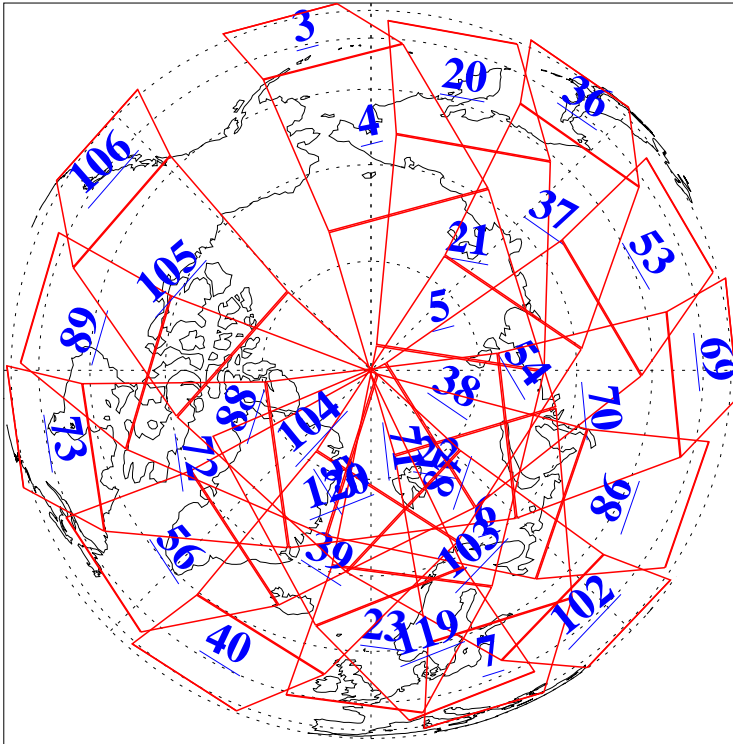

L1B Availability
AMSU Granules: 240
HSB Granules: 0
AIRS Granules: 240

8 Mar 2011
DoY 67
Aqua Day 3230
Granules: 1 to 120

Granules: 121 to 240

Legend: AMSU Available, HSB Available, AIRS Available

L1B Availability
AMSU Granules: 240
HSB Granules: 0
AIRS Granules: 240

8 Mar 2011
DoY 67
Aqua Day 3230
Ascending Granules

Descending Granules

Legend: AMSU Available, HSB Available, AIRS Available

L1B Availability
 AMSU Granules: 240
 HSB Granules: 0
 AIRS Granules: 240

8 Mar 2011
 DoY 67
 Aqua Day 3230

Northern Hemisphere Granules

Southern Hemisphere Granules

Legend: AMSU Available, HSB Available, AIRS Available