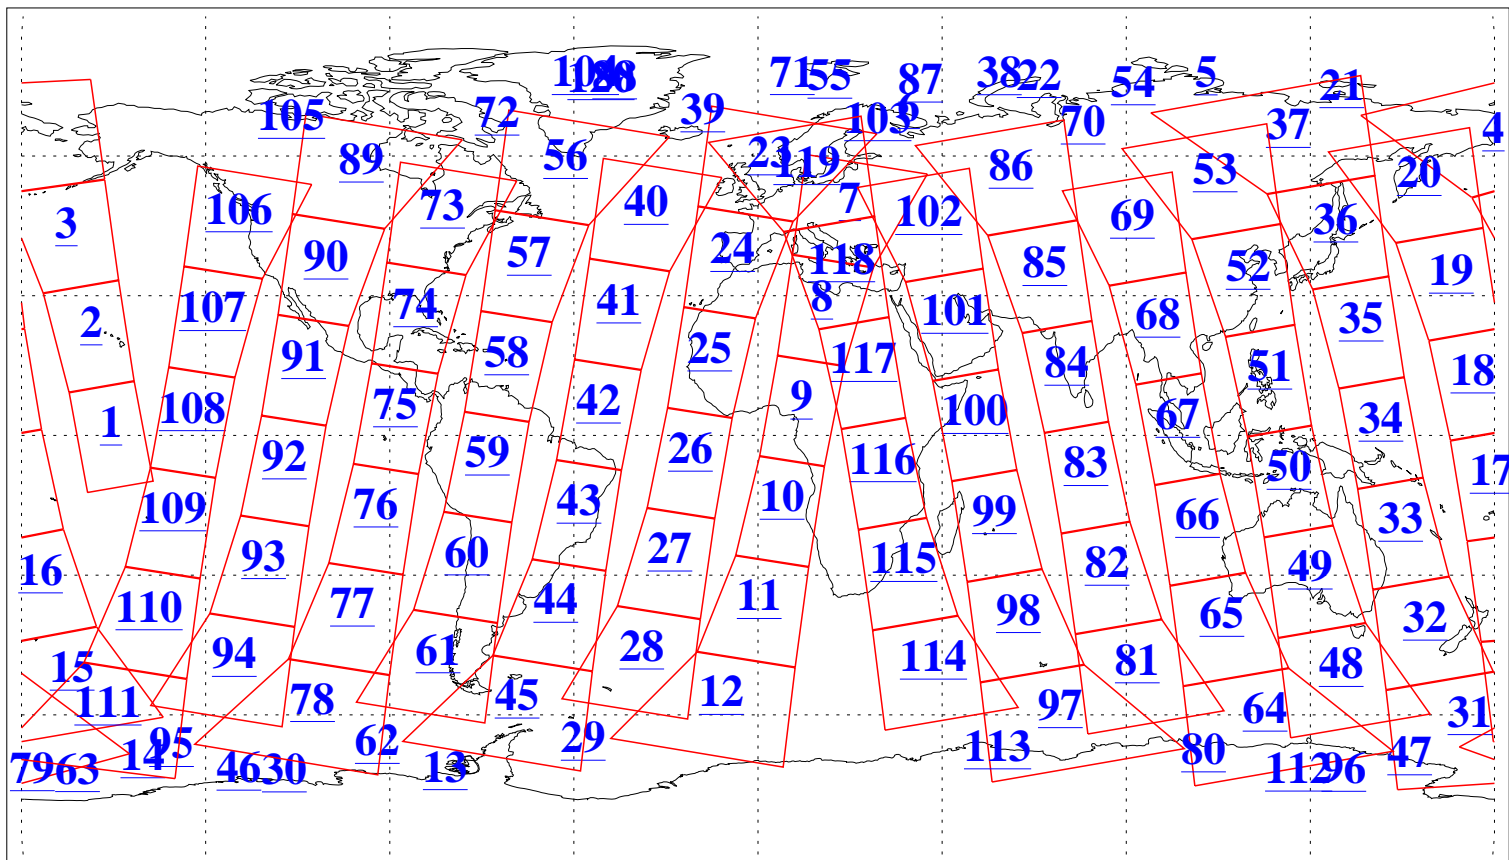

L1B Availability
AMSU Granules: 240
HSB Granules: 0
AIRS Granules: 240

8 Mar 2011
DoY 67
Aqua Day 3230
Granules: 1 to 120

Granules: 121 to 240

Legend: AMSU Available, HSB Available, AIRS Available

L1B Availability
AMSU Granules: 240
HSB Granules: 0
AIRS Granules: 240

8 Mar 2011
DoY 67
Aqua Day 3230
Ascending Granules

Descending Granules

Legend: AMSU Available, HSB Available, AIRS Available

L1B Availability
 AMSU Granules: 240
 HSB Granules: 0
 AIRS Granules: 240

8 Mar 2011
 DoY 67
 Aqua Day 3230

Northern Hemisphere Granules

Southern Hemisphere Granules

Legend: AMSU Available, HSB Available, AIRS Available