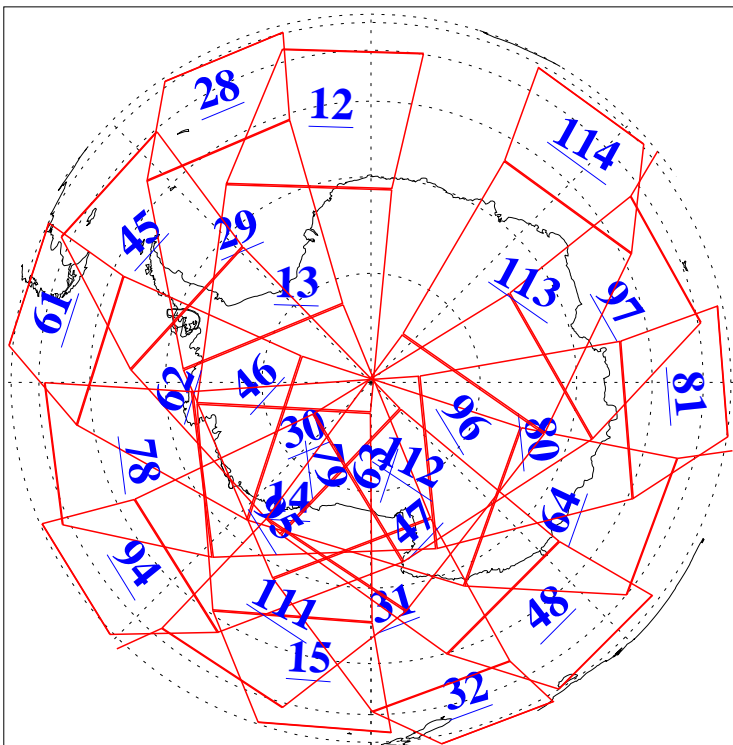

L1B Availability
AMSU Granules: 240
HSB Granules: 0
AIRS Granules: 240

8 Mar 2011
DoY 67
Aqua Day 3230
Granules: 1 to 120

Granules: 121 to 240

Legend: AMSU Available, HSB Available, AIRS Available

L1B Availability
AMSU Granules: 240
HSB Granules: 0
AIRS Granules: 240

8 Mar 2011
DoY 67
Aqua Day 3230
Ascending Granules

Descending Granules

Legend: AMSU Available, HSB Available, AIRS Available

L1B Availability
 AMSU Granules: 240
 HSB Granules: 0
 AIRS Granules: 240

8 Mar 2011
 DoY 67
 Aqua Day 3230

Northern Hemisphere Granules

Southern Hemisphere Granules

Legend: AMSU Available, HSB Available, AIRS Available