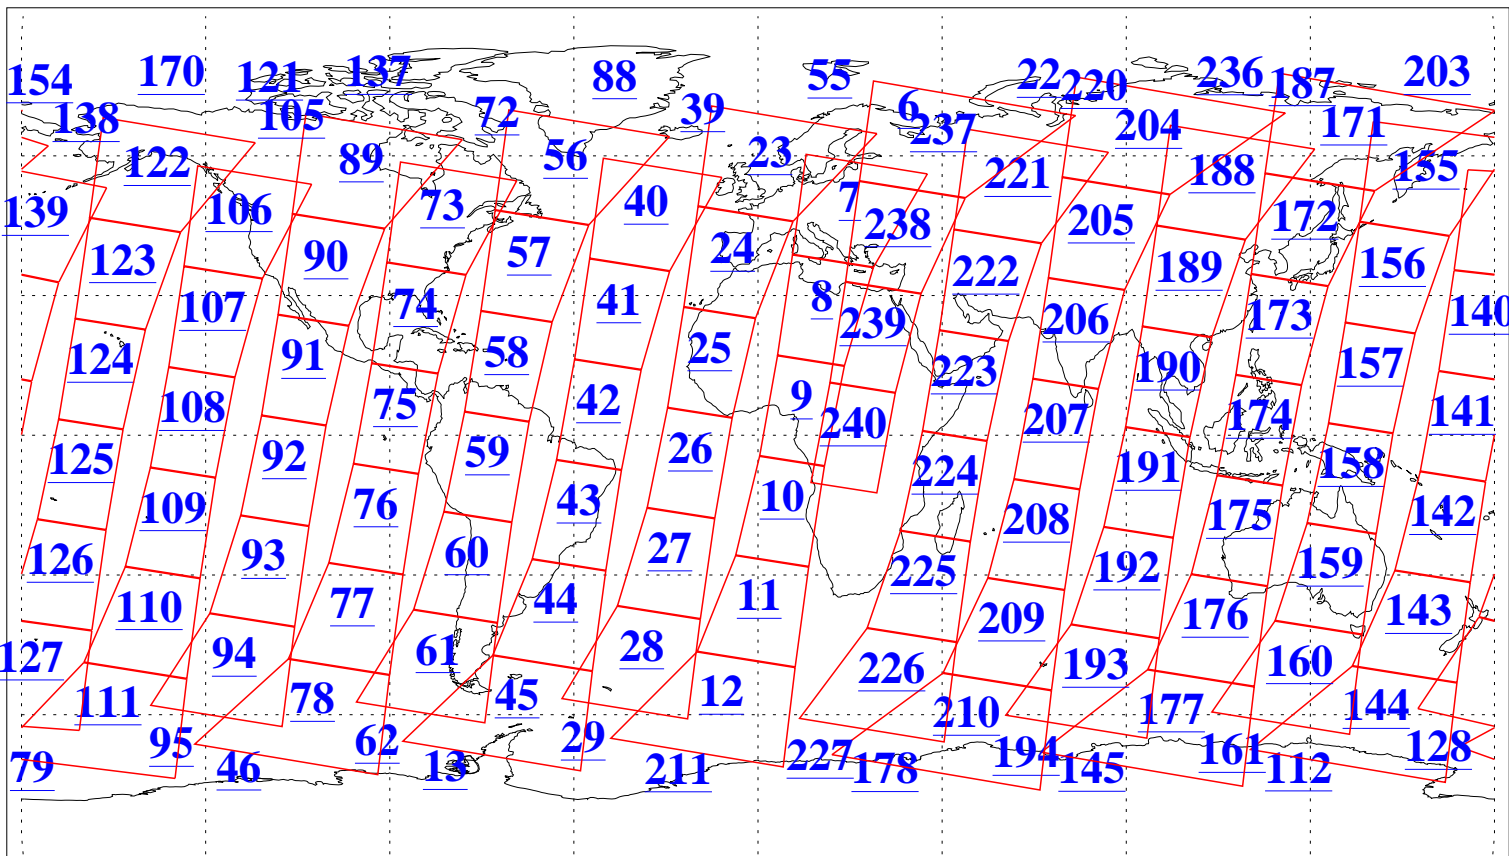

L1B Availability
AMSU Granules: 240
HSB Granules: 0
AIRS Granules: 240

8 Mar 2011
DoY 67
Aqua Day 3230
Granules: 1 to 120

Granules: 121 to 240

Legend: AMSU Available, HSB Available, AIRS Available

L1B Availability
AMSU Granules: 240
HSB Granules: 0
AIRS Granules: 240

8 Mar 2011
DoY 67
Aqua Day 3230
Ascending Granules

Descending Granules

Legend: AMSU Available, HSB Available, AIRS Available

L1B Availability
 AMSU Granules: 240
 HSB Granules: 0
 AIRS Granules: 240

8 Mar 2011
 DoY 67
 Aqua Day 3230

Northern Hemisphere Granules

Southern Hemisphere Granules

Legend: AMSU Available, HSB Available, AIRS Available