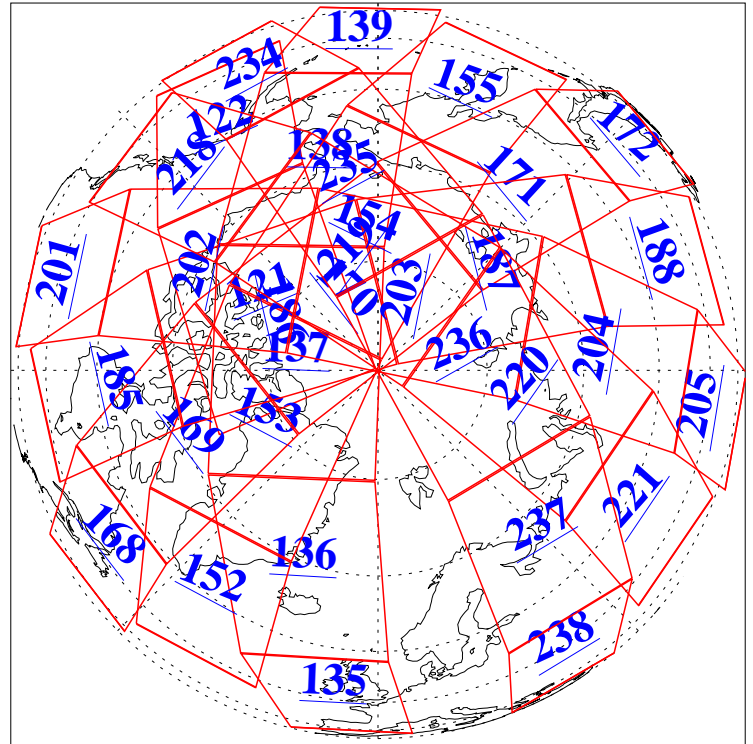

8 Mar 2011
DoY 67
Aqua Day 3230
Ascending Granules

Descending Granules

Legend: AMSU Available, HSB Available, AIRS Available

L1B Availability
 AMSU Granules: 240
 HSB Granules: 0
 AIRS Granules: 240

8 Mar 2011
 DoY 67
 Aqua Day 3230

Northern Hemisphere Granules

Southern Hemisphere Granules

Legend: AMSU Available, HSB Available, AIRS Available