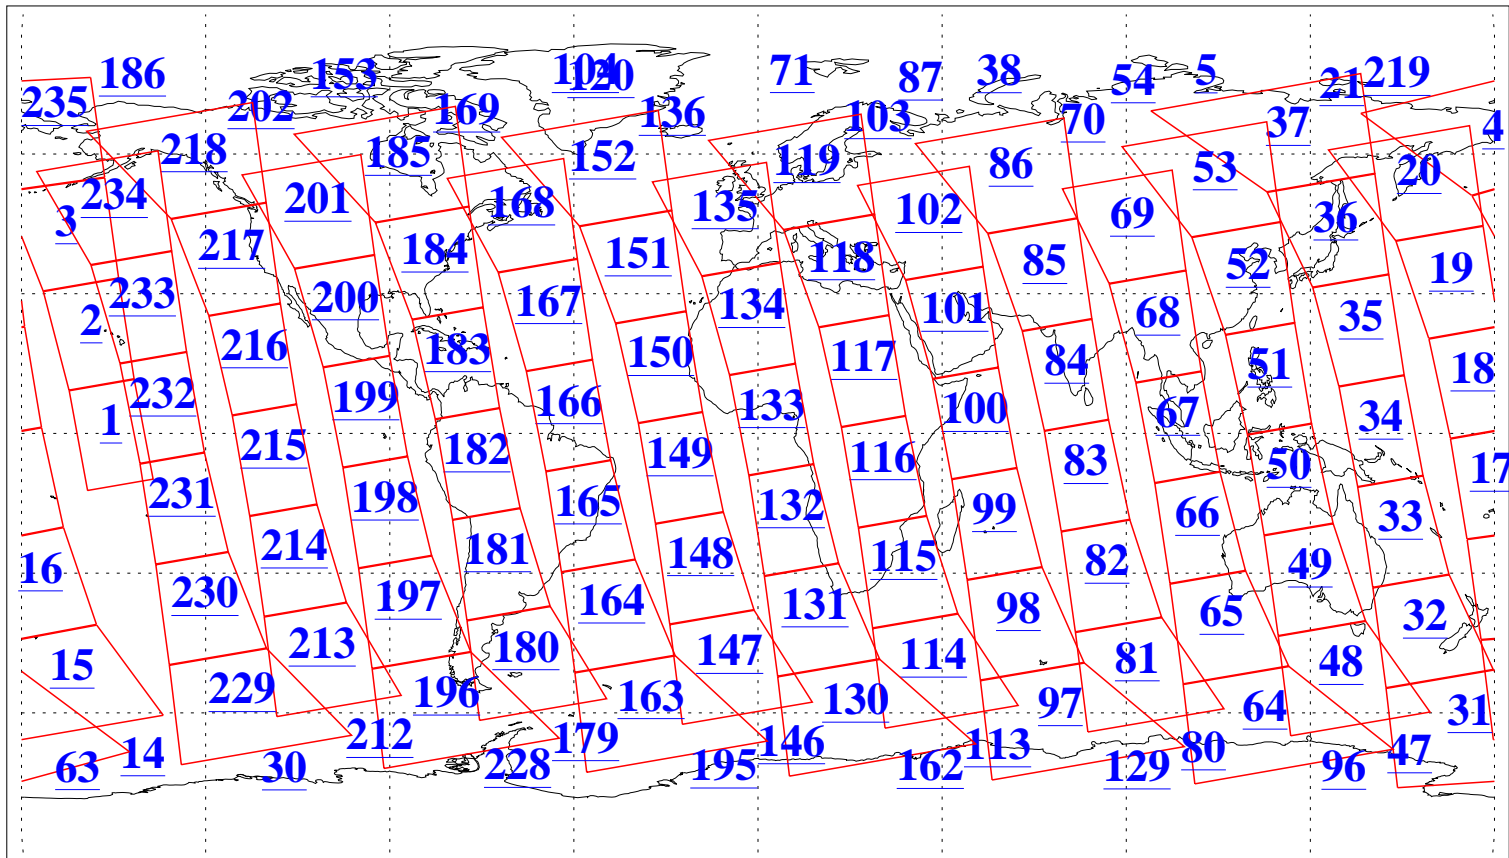

L1B Availability
AMSU Granules: 240
HSB Granules: 0
AIRS Granules: 240

8 Mar 2011
DoY 67
Aqua Day 3230
Granules: 1 to 120

Granules: 121 to 240

Legend: AMSU Available, HSB Available, AIRS Available

L1B Availability
AMSU Granules: 240
HSB Granules: 0
AIRS Granules: 240

8 Mar 2011
DoY 67
Aqua Day 3230
Ascending Granules

Descending Granules

Legend: AMSU Available, HSB Available, AIRS Available

L1B Availability
 AMSU Granules: 240
 HSB Granules: 0
 AIRS Granules: 240

8 Mar 2011
 DoY 67
 Aqua Day 3230

Northern Hemisphere Granules

Southern Hemisphere Granules

Legend: AMSU Available, HSB Available, AIRS Available