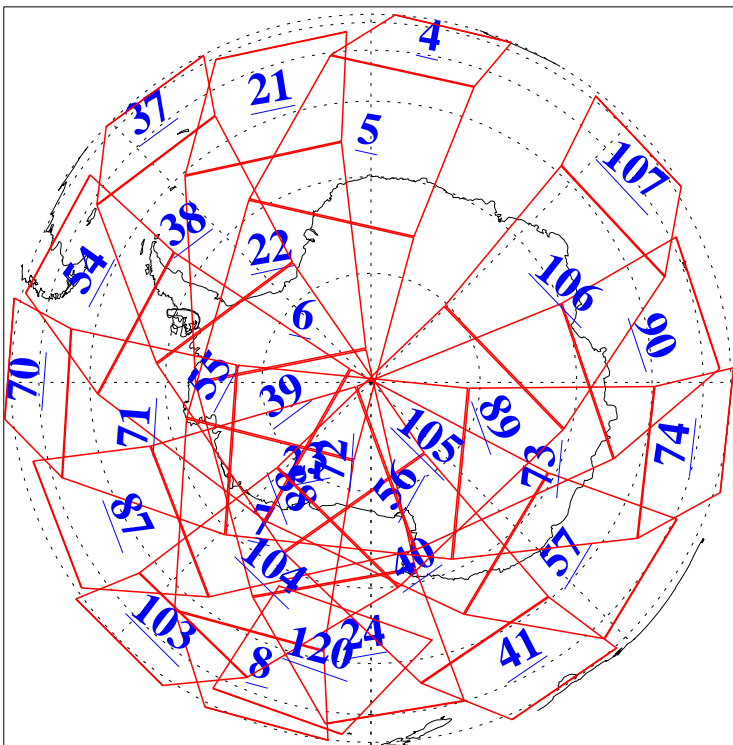

7 Mar 2011
DoY 66
Aqua Day 3229

Ascending Granules

Descending Granules

Legend: AMSU Available, HSB Available, AIRS Available

L1B Availability
 AMSU Granules: 240
 HSB Granules: 0
 AIRS Granules: 240

7 Mar 2011
 DoY 66
 Aqua Day 3229

Northern Hemisphere Granules

Southern Hemisphere Granules

Legend: AMSU Available, HSB Available, AIRS Available