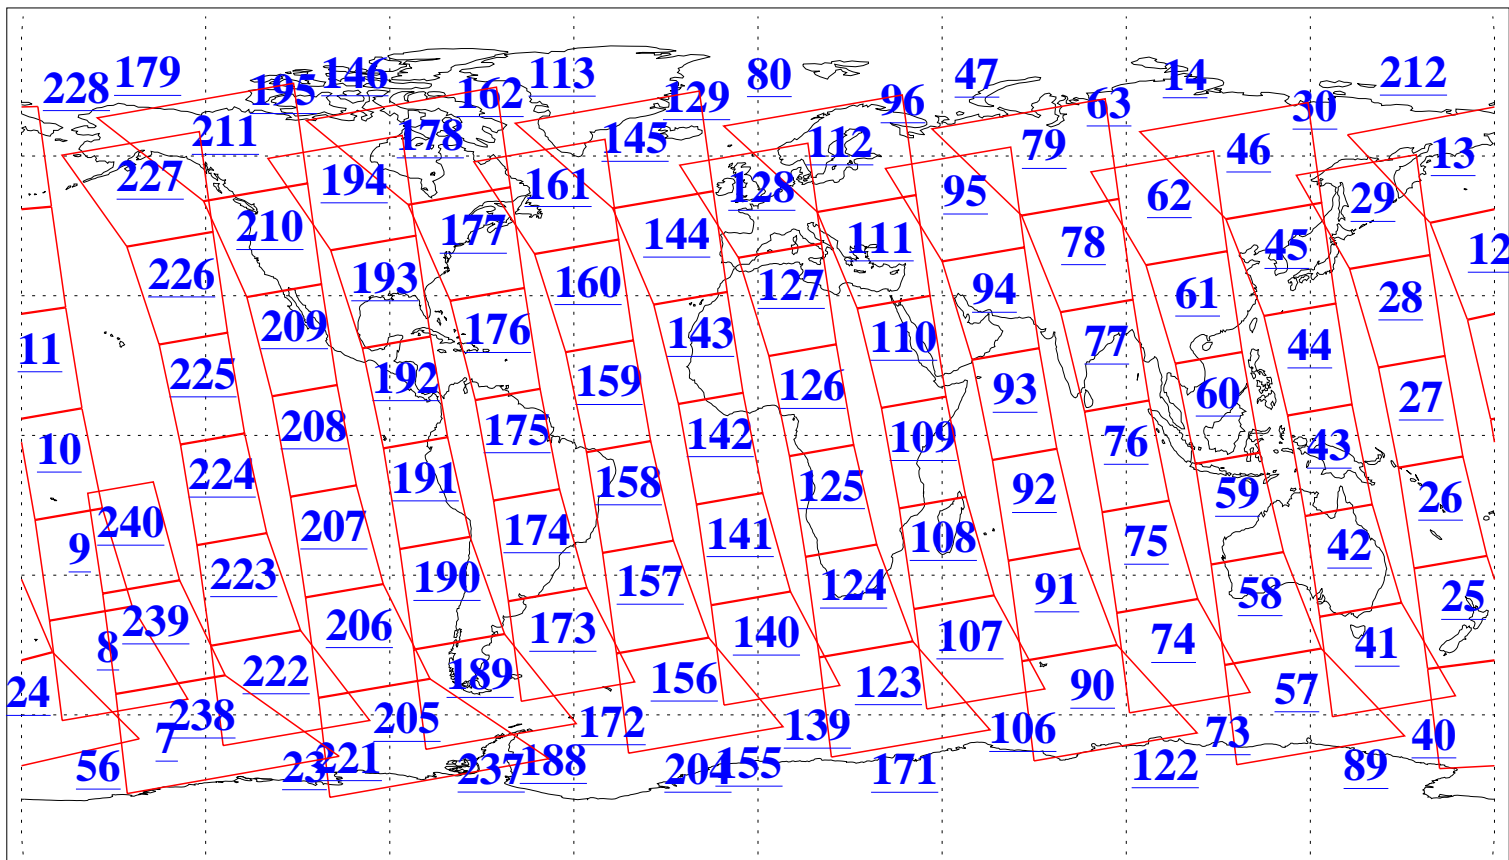

L1B Availability
AMSU Granules: 240
HSB Granules: 0
AIRS Granules: 240

7 Mar 2011
DoY 66
Aqua Day 3229
Granules: 1 to 120

Granules: 121 to 240

Legend: AMSU Available, HSB Available, AIRS Available

L1B Availability
AMSU Granules: 240
HSB Granules: 0
AIRS Granules: 240

7 Mar 2011
DoY 66
Aqua Day 3229

Ascending Granules

Descending Granules

Legend: AMSU Available, HSB Available, AIRS Available

L1B Availability
 AMSU Granules: 240
 HSB Granules: 0
 AIRS Granules: 240

7 Mar 2011
 DoY 66
 Aqua Day 3229

Northern Hemisphere Granules

Southern Hemisphere Granules

Legend: AMSU Available, HSB Available, AIRS Available