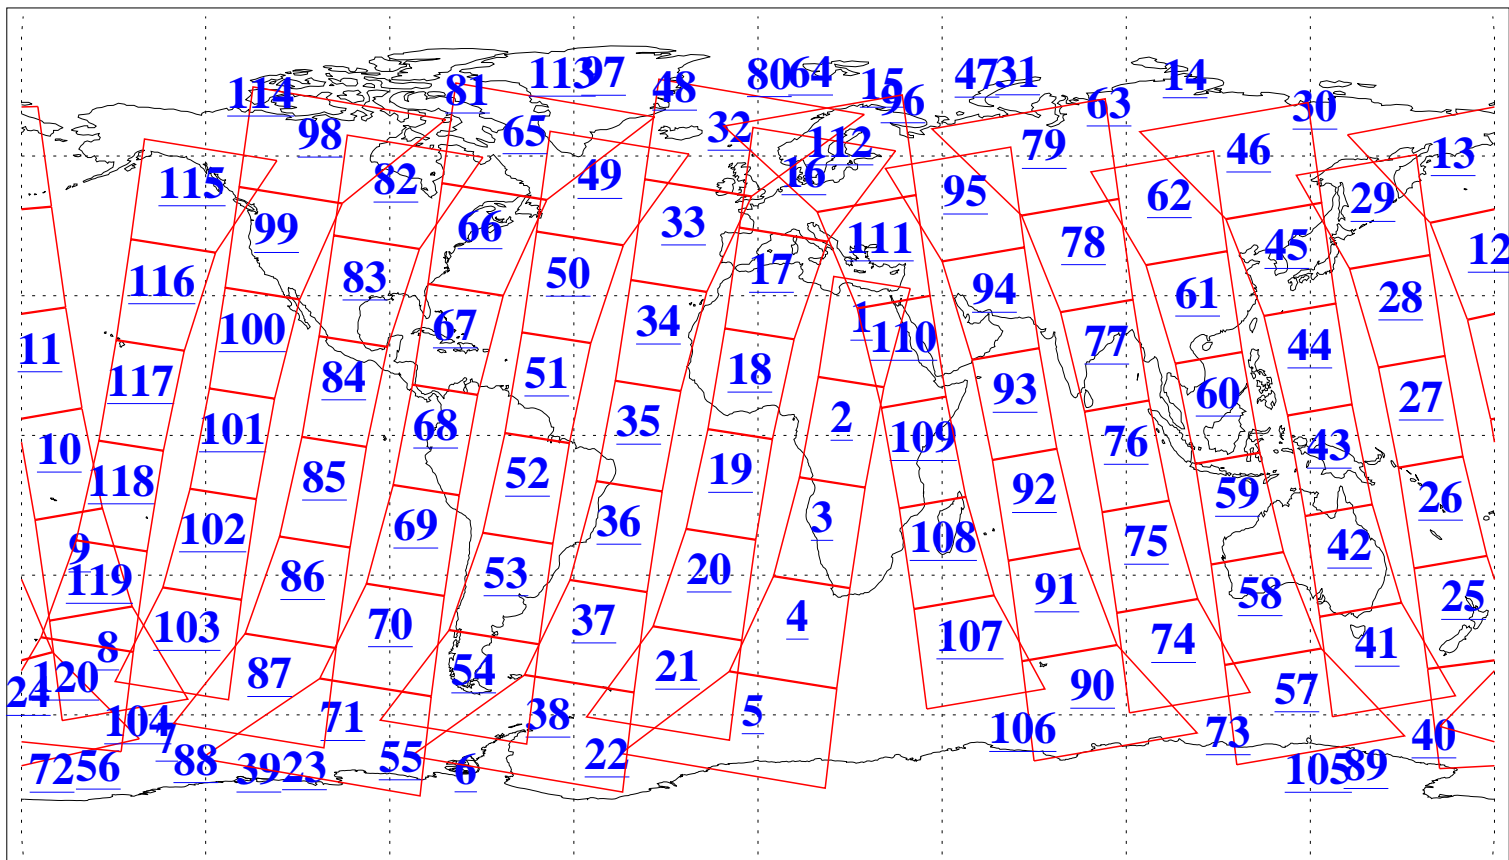

L1B Availability
AMSU Granules: 240
HSB Granules: 0
AIRS Granules: 240

7 Mar 2011
DoY 66
Aqua Day 3229
Granules: 1 to 120

Granules: 121 to 240

Legend: AMSU Available, HSB Available, AIRS Available

L1B Availability
AMSU Granules: 240
HSB Granules: 0
AIRS Granules: 240

7 Mar 2011
DoY 66
Aqua Day 3229

Ascending Granules

Descending Granules

Legend: AMSU Available, HSB Available, AIRS Available

L1B Availability
 AMSU Granules: 240
 HSB Granules: 0
 AIRS Granules: 240

7 Mar 2011
 DoY 66
 Aqua Day 3229

Northern Hemisphere Granules

Southern Hemisphere Granules

Legend: AMSU Available, HSB Available, AIRS Available