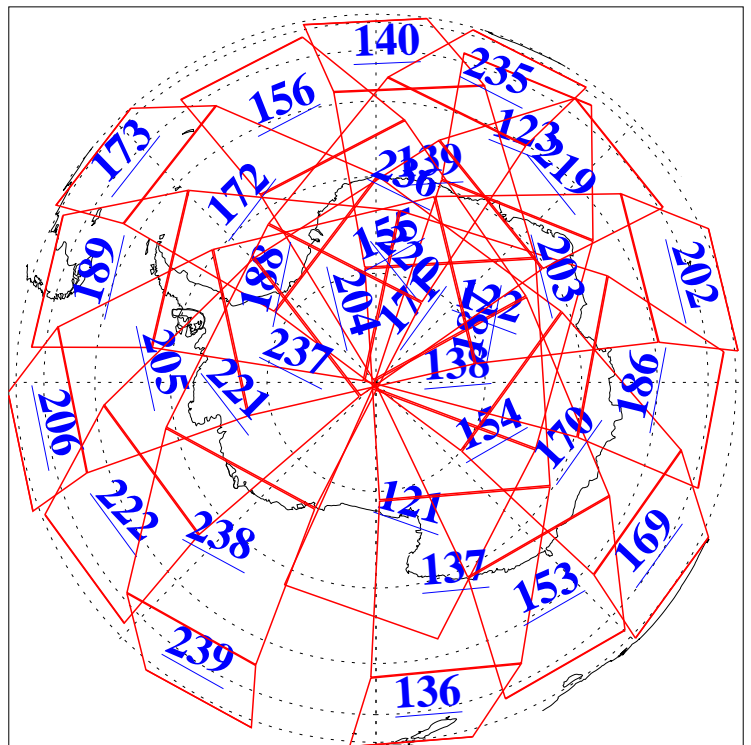

L1B Availability
AMSU Granules: 240
HSB Granules: 0
AIRS Granules: 240

7 Mar 2011
DoY 66
Aqua Day 3229
Granules: 1 to 120

Granules: 121 to 240

Legend: AMSU Available, HSB Available, AIRS Available

L1B Availability
AMSU Granules: 240
HSB Granules: 0
AIRS Granules: 240

7 Mar 2011
DoY 66
Aqua Day 3229

Ascending Granules

Descending Granules

Legend: AMSU Available, HSB Available, AIRS Available

L1B Availability
 AMSU Granules: 240
 HSB Granules: 0
 AIRS Granules: 240

7 Mar 2011
 DoY 66
 Aqua Day 3229

Northern Hemisphere Granules

Southern Hemisphere Granules

Legend: AMSU Available, HSB Available, AIRS Available