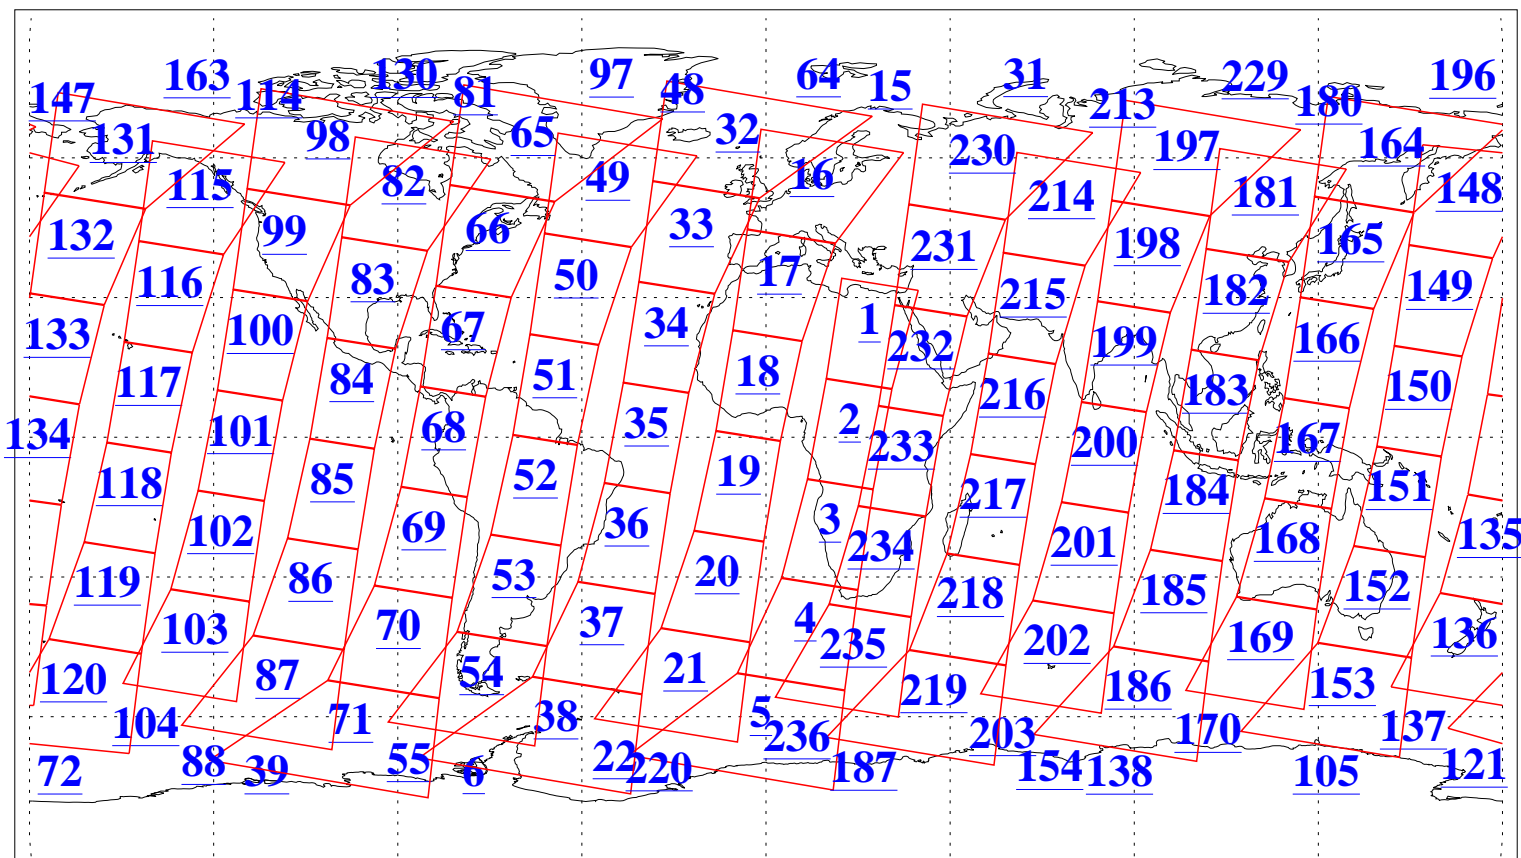

L1B Availability
AMSU Granules: 240
HSB Granules: 0
AIRS Granules: 240

7 Mar 2011
DoY 66
Aqua Day 3229
Granules: 1 to 120

Granules: 121 to 240

Legend: AMSU Available, HSB Available, AIRS Available

L1B Availability
AMSU Granules: 240
HSB Granules: 0
AIRS Granules: 240

7 Mar 2011
DoY 66
Aqua Day 3229

Ascending Granules

Descending Granules

Legend: AMSU Available, HSB Available, AIRS Available

L1B Availability
 AMSU Granules: 240
 HSB Granules: 0
 AIRS Granules: 240

7 Mar 2011
 DoY 66
 Aqua Day 3229

Northern Hemisphere Granules

Southern Hemisphere Granules

Legend: AMSU Available, HSB Available, AIRS Available