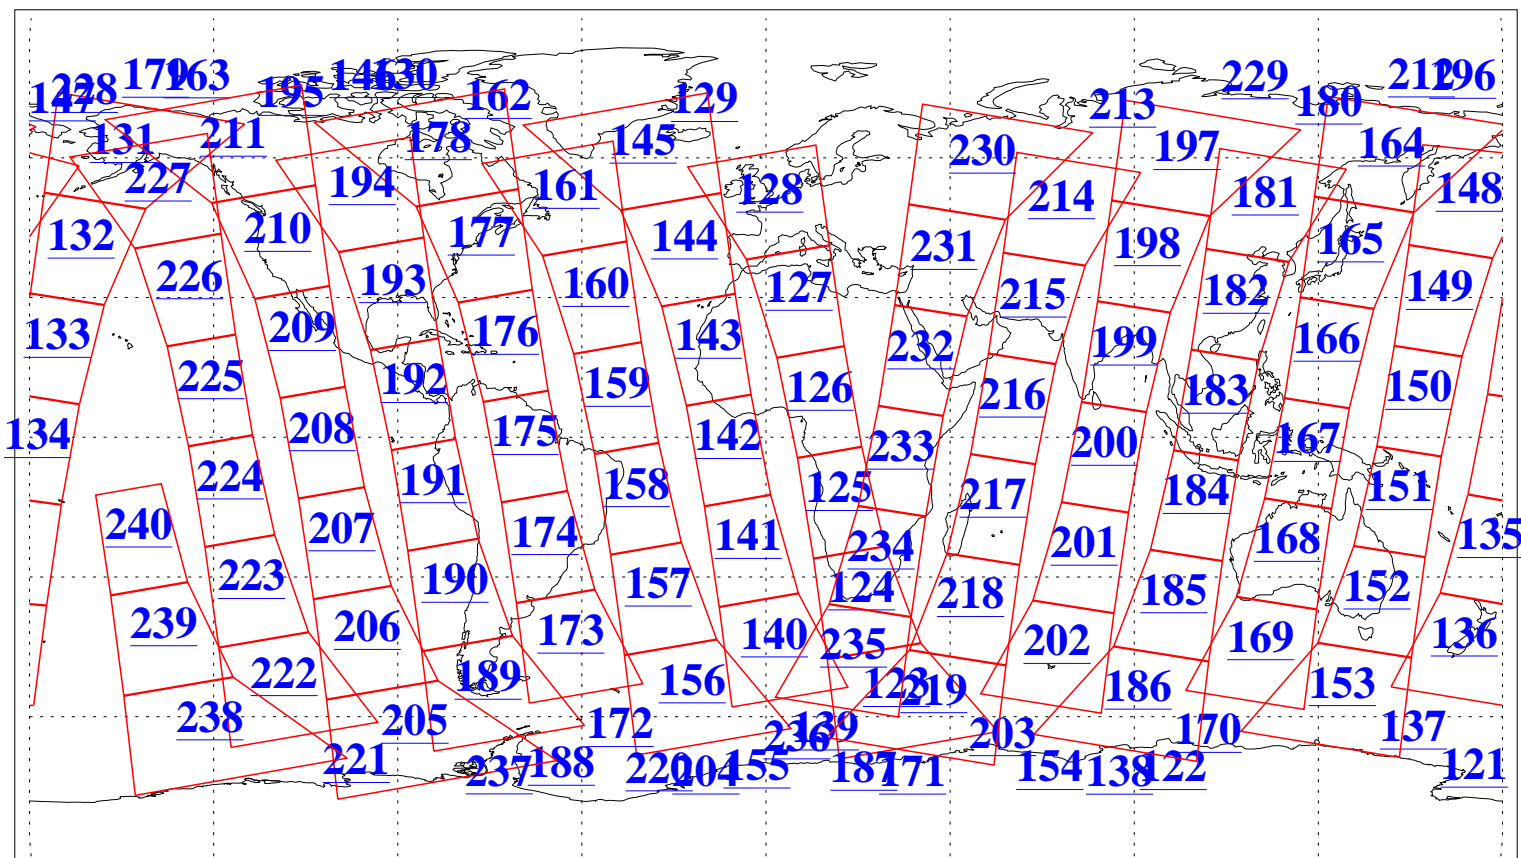

L1B Availability
AMSU Granules: 240
HSB Granules: 0
AIRS Granules: 240

7 Mar 2011
DoY 66
Aqua Day 3229
Granules: 1 to 120

Granules: 121 to 240

Legend: AMSU Available, HSB Available, AIRS Available

L1B Availability
AMSU Granules: 240
HSB Granules: 0
AIRS Granules: 240

7 Mar 2011
DoY 66
Aqua Day 3229

Ascending Granules

Descending Granules

Legend: AMSU Available, HSB Available, AIRS Available

L1B Availability
 AMSU Granules: 240
 HSB Granules: 0
 AIRS Granules: 240

7 Mar 2011
 DoY 66
 Aqua Day 3229

Northern Hemisphere Granules

Southern Hemisphere Granules

Legend: AMSU Available, HSB Available, AIRS Available