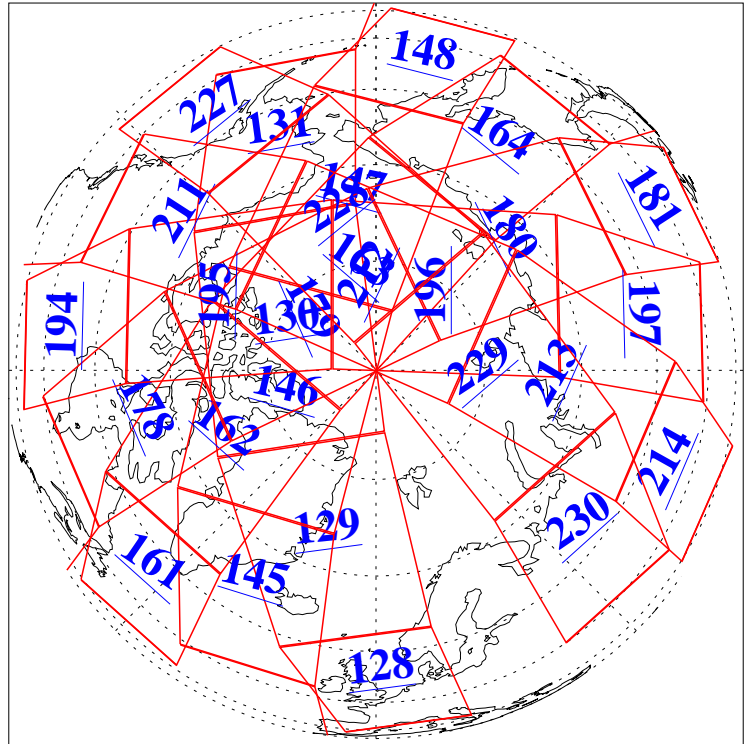

L1B Availability
AMSU Granules: 240
HSB Granules: 0
AIRS Granules: 240

7 Mar 2011
DoY 66
Aqua Day 3229
Granules: 1 to 120

Granules: 121 to 240

Legend: AMSU Available, HSB Available, AIRS Available

L1B Availability
AMSU Granules: 240
HSB Granules: 0
AIRS Granules: 240

7 Mar 2011
DoY 66
Aqua Day 3229

Ascending Granules

Descending Granules

Legend: AMSU Available, HSB Available, AIRS Available

L1B Availability
 AMSU Granules: 240
 HSB Granules: 0
 AIRS Granules: 240

7 Mar 2011
 DoY 66
 Aqua Day 3229

Northern Hemisphere Granules

Southern Hemisphere Granules

Legend: AMSU Available, HSB Available, AIRS Available