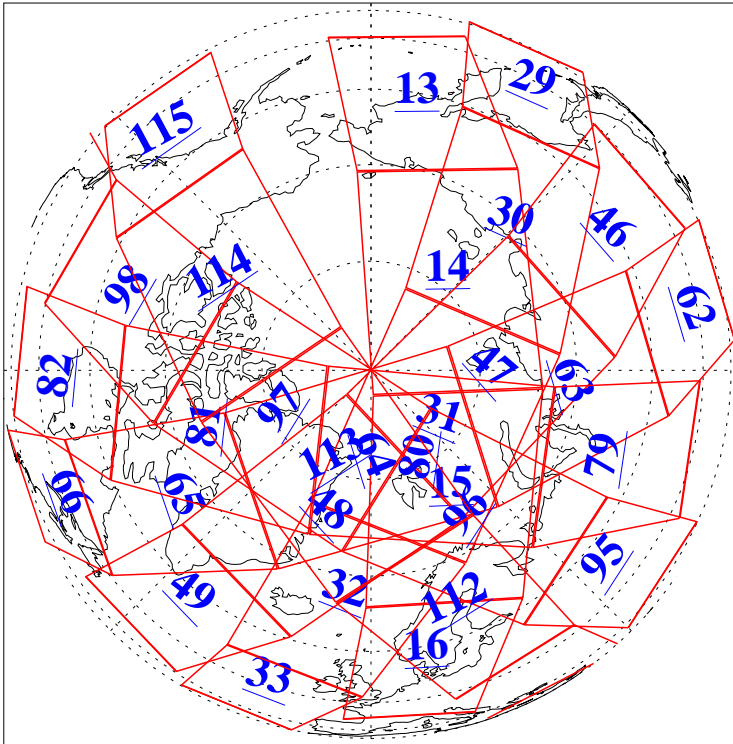

L1B Availability
AMSU Granules: 240
HSB Granules: 0
AIRS Granules: 240

7 Mar 2011
DoY 66
Aqua Day 3229
Granules: 1 to 120

Granules: 121 to 240

Legend: AMSU Available, HSB Available, AIRS Available

L1B Availability
AMSU Granules: 240
HSB Granules: 0
AIRS Granules: 240

7 Mar 2011
DoY 66
Aqua Day 3229

Ascending Granules

Descending Granules

Legend: AMSU Available, HSB Available, AIRS Available

L1B Availability
 AMSU Granules: 240
 HSB Granules: 0
 AIRS Granules: 240

7 Mar 2011
 DoY 66
 Aqua Day 3229

Northern Hemisphere Granules

Southern Hemisphere Granules

Legend: AMSU Available, HSB Available, AIRS Available