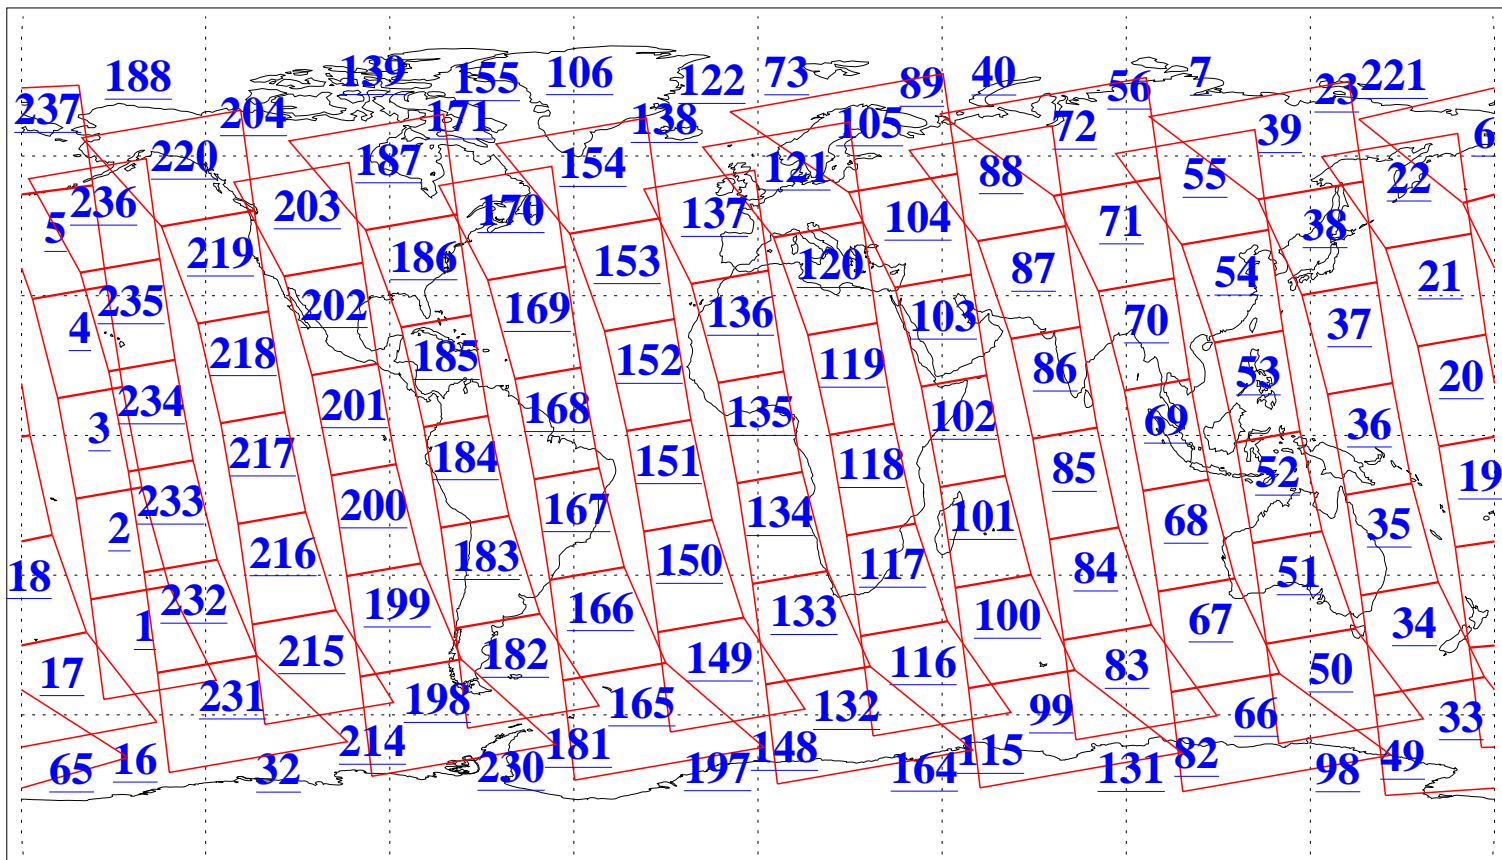

L1B Availability
AMSU Granules: 240
HSB Granules: 0
AIRS Granules: 240

6 Mar 2011
DoY 65
Aqua Day 3228
Granules: 1 to 120

Granules: 121 to 240

Legend: AMSU Available, HSB Available, AIRS Available

L1B Availability
AMSU Granules: 240
HSB Granules: 0
AIRS Granules: 240

6 Mar 2011
DoY 65
Aqua Day 3228
Ascending Granules

Descending Granules

Legend: AMSU Available, HSB Available, AIRS Available

L1B Availability
 AMSU Granules: 240
 HSB Granules: 0
 AIRS Granules: 240

6 Mar 2011
 DoY 65
 Aqua Day 3228

Northern Hemisphere Granules

Southern Hemisphere Granules

Legend: AMSU Available, HSB Available, AIRS Available