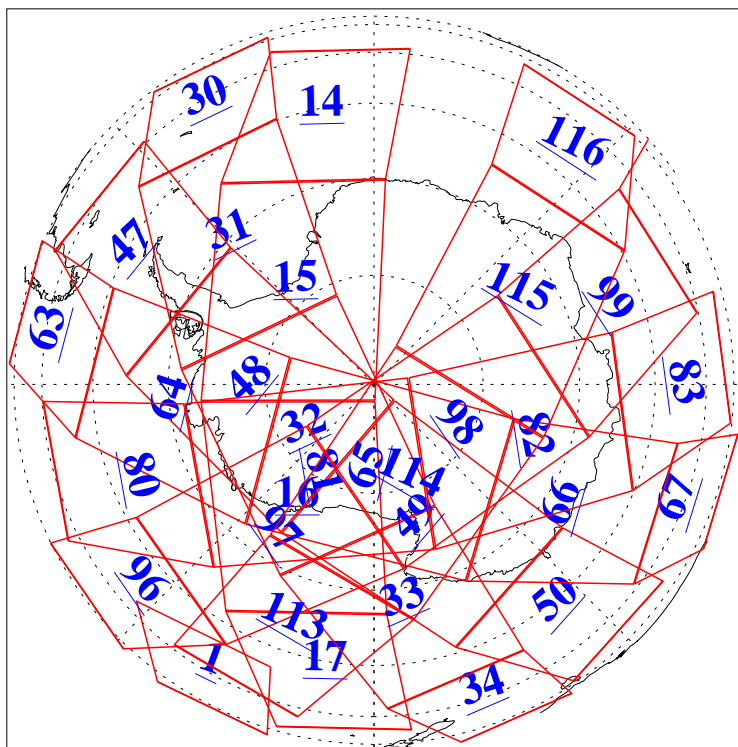

L1B Availability
AMSU Granules: 240
HSB Granules: 0
AIRS Granules: 240

6 Mar 2011
DoY 65
Aqua Day 3228
Granules: 1 to 120

Granules: 121 to 240

Legend: AMSU Available, HSB Available, AIRS Available

L1B Availability
AMSU Granules: 240
HSB Granules: 0
AIRS Granules: 240

6 Mar 2011
DoY 65
Aqua Day 3228
Ascending Granules

Descending Granules

Legend: AMSU Available, HSB Available, AIRS Available

L1B Availability
 AMSU Granules: 240
 HSB Granules: 0
 AIRS Granules: 240

6 Mar 2011
 DoY 65
 Aqua Day 3228

Northern Hemisphere Granules

Southern Hemisphere Granules

Legend: AMSU Available, HSB Available, AIRS Available