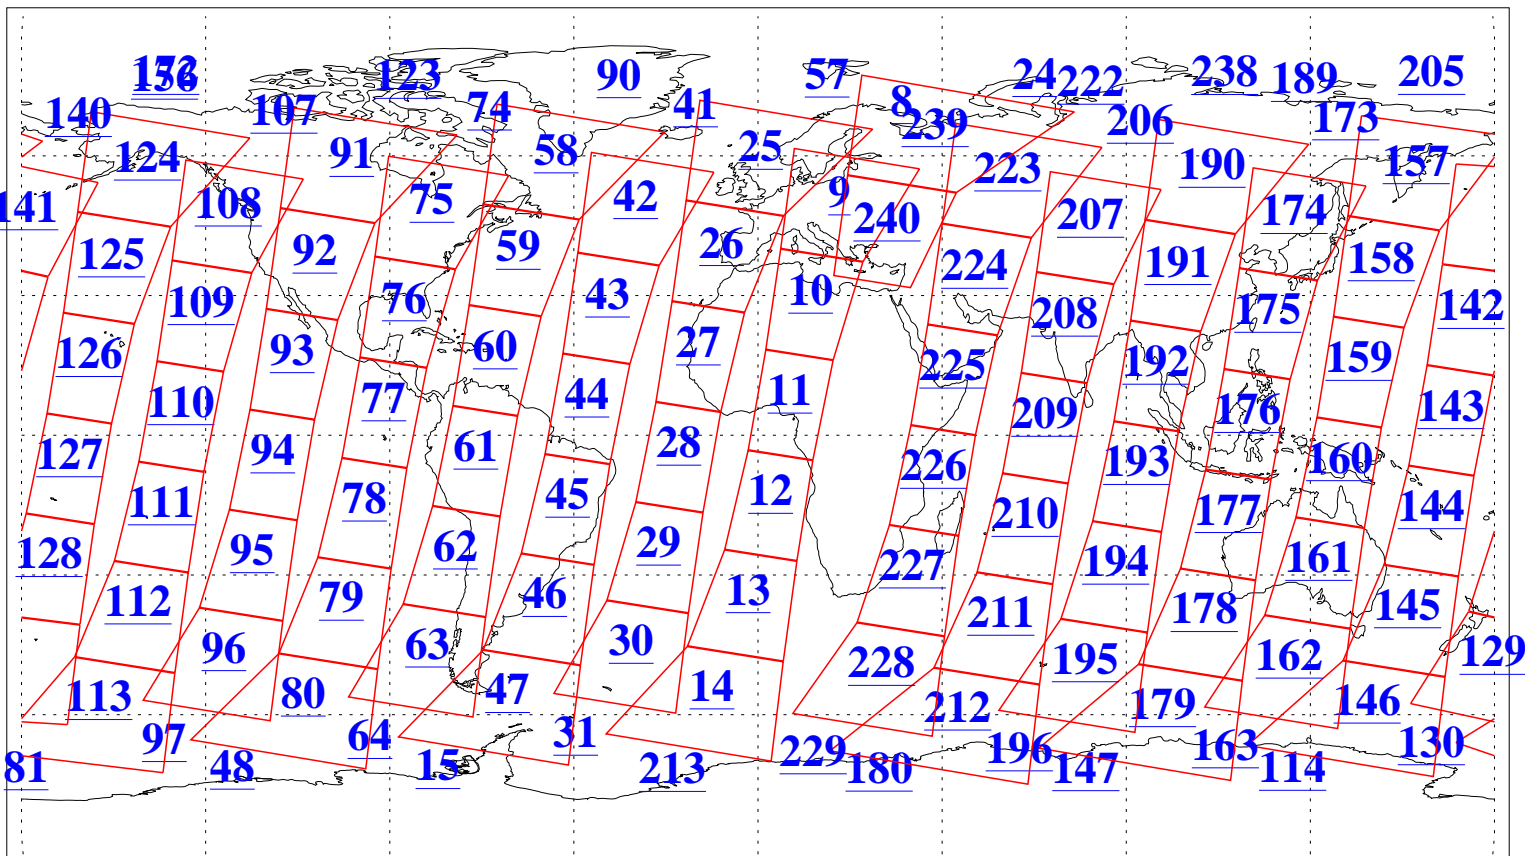

L1B Availability
AMSU Granules: 240
HSB Granules: 0
AIRS Granules: 240

6 Mar 2011
DoY 65
Aqua Day 3228
Granules: 1 to 120

Granules: 121 to 240

Legend: AMSU Available, HSB Available, AIRS Available

L1B Availability
AMSU Granules: 240
HSB Granules: 0
AIRS Granules: 240

6 Mar 2011
DoY 65
Aqua Day 3228
Ascending Granules

Descending Granules

Legend: AMSU Available, HSB Available, AIRS Available

L1B Availability
 AMSU Granules: 240
 HSB Granules: 0
 AIRS Granules: 240

6 Mar 2011
 DoY 65
 Aqua Day 3228

Northern Hemisphere Granules

Southern Hemisphere Granules

Legend: AMSU Available, HSB Available, AIRS Available