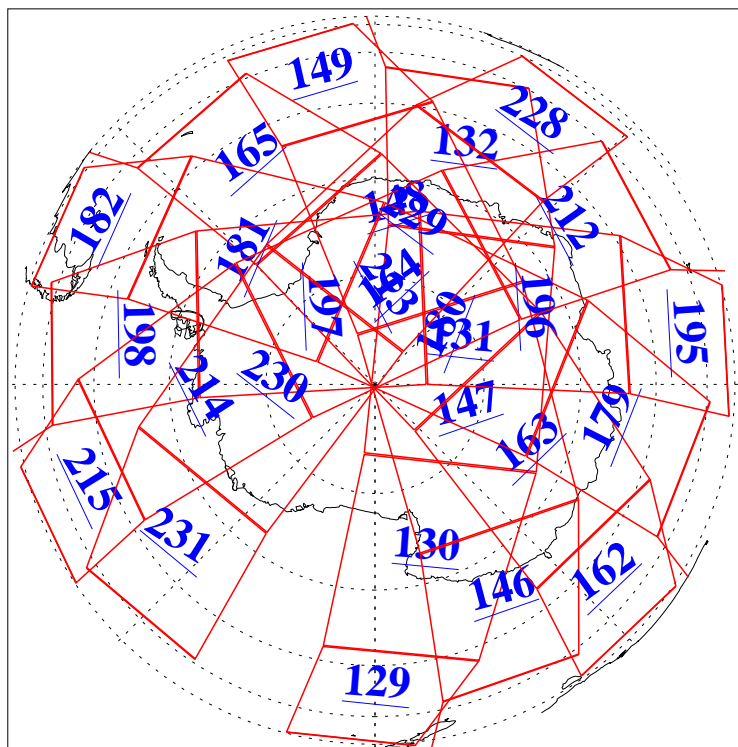

6 Mar 2011
DoY 65
Aqua Day 3228
Ascending Granules

Descending Granules

Legend: AMSU Available, HSB Available, AIRS Available

L1B Availability
 AMSU Granules: 240
 HSB Granules: 0
 AIRS Granules: 240

6 Mar 2011
 DoY 65
 Aqua Day 3228

Northern Hemisphere Granules

Southern Hemisphere Granules

Legend: AMSU Available, HSB Available, AIRS Available