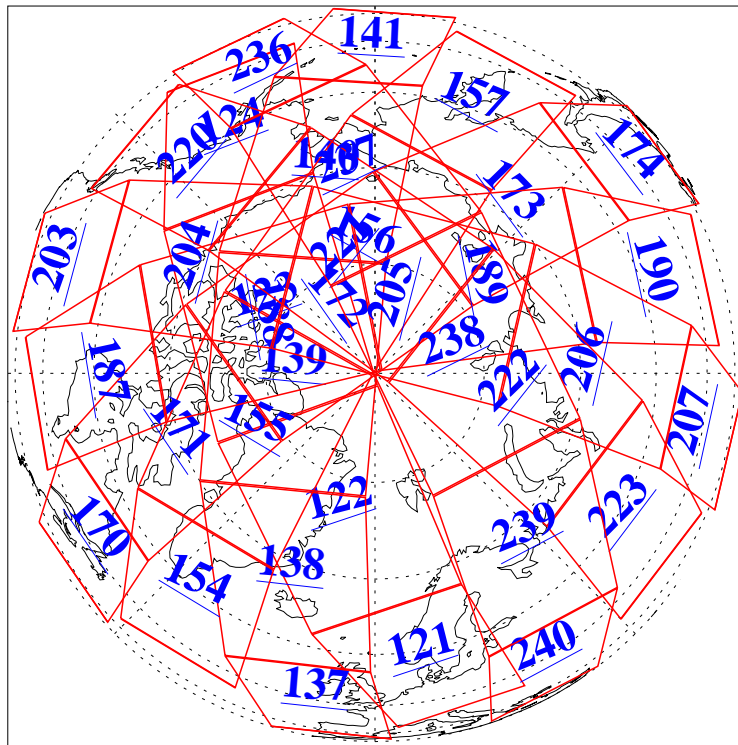

L1B Availability
AMSU Granules: 240
HSB Granules: 0
AIRS Granules: 240

6 Mar 2011
DoY 65
Aqua Day 3228
Granules: 1 to 120

Granules: 121 to 240

Legend: AMSU Available, HSB Available, AIRS Available

L1B Availability
AMSU Granules: 240
HSB Granules: 0
AIRS Granules: 240

6 Mar 2011
DoY 65
Aqua Day 3228
Ascending Granules

Descending Granules

Legend: AMSU Available, HSB Available, AIRS Available

L1B Availability
 AMSU Granules: 240
 HSB Granules: 0
 AIRS Granules: 240

6 Mar 2011
 DoY 65
 Aqua Day 3228

Northern Hemisphere Granules

Southern Hemisphere Granules

Legend: AMSU Available, HSB Available, AIRS Available