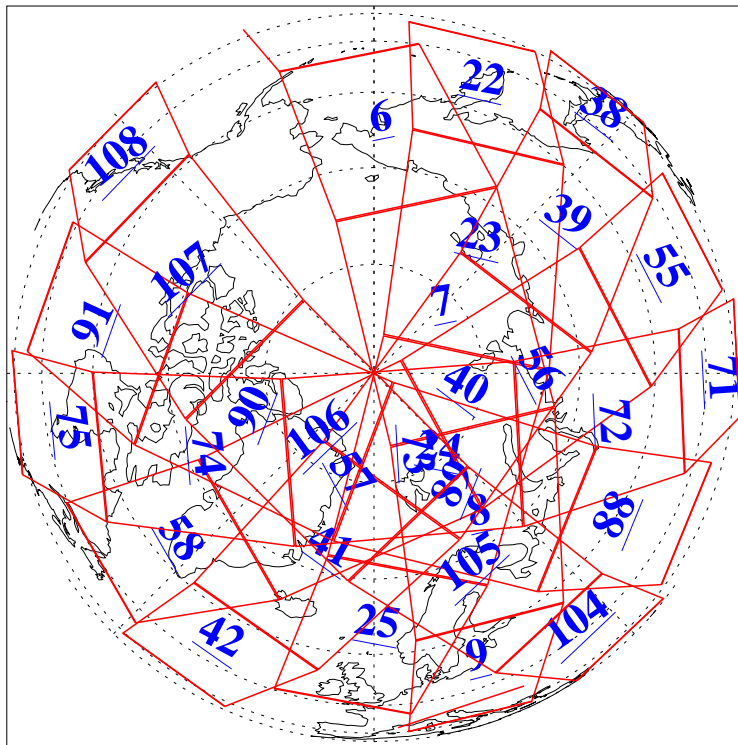

L1B Availability
AMSU Granules: 240
HSB Granules: 0
AIRS Granules: 240

6 Mar 2011
DoY 65
Aqua Day 3228
Granules: 1 to 120

Granules: 121 to 240

Legend: AMSU Available, HSB Available, AIRS Available

L1B Availability
AMSU Granules: 240
HSB Granules: 0
AIRS Granules: 240

6 Mar 2011
DoY 65
Aqua Day 3228
Ascending Granules

Descending Granules

Legend: AMSU Available, HSB Available, AIRS Available

L1B Availability
 AMSU Granules: 240
 HSB Granules: 0
 AIRS Granules: 240

6 Mar 2011
 DoY 65
 Aqua Day 3228

Northern Hemisphere Granules

Southern Hemisphere Granules

Legend: AMSU Available, HSB Available, AIRS Available