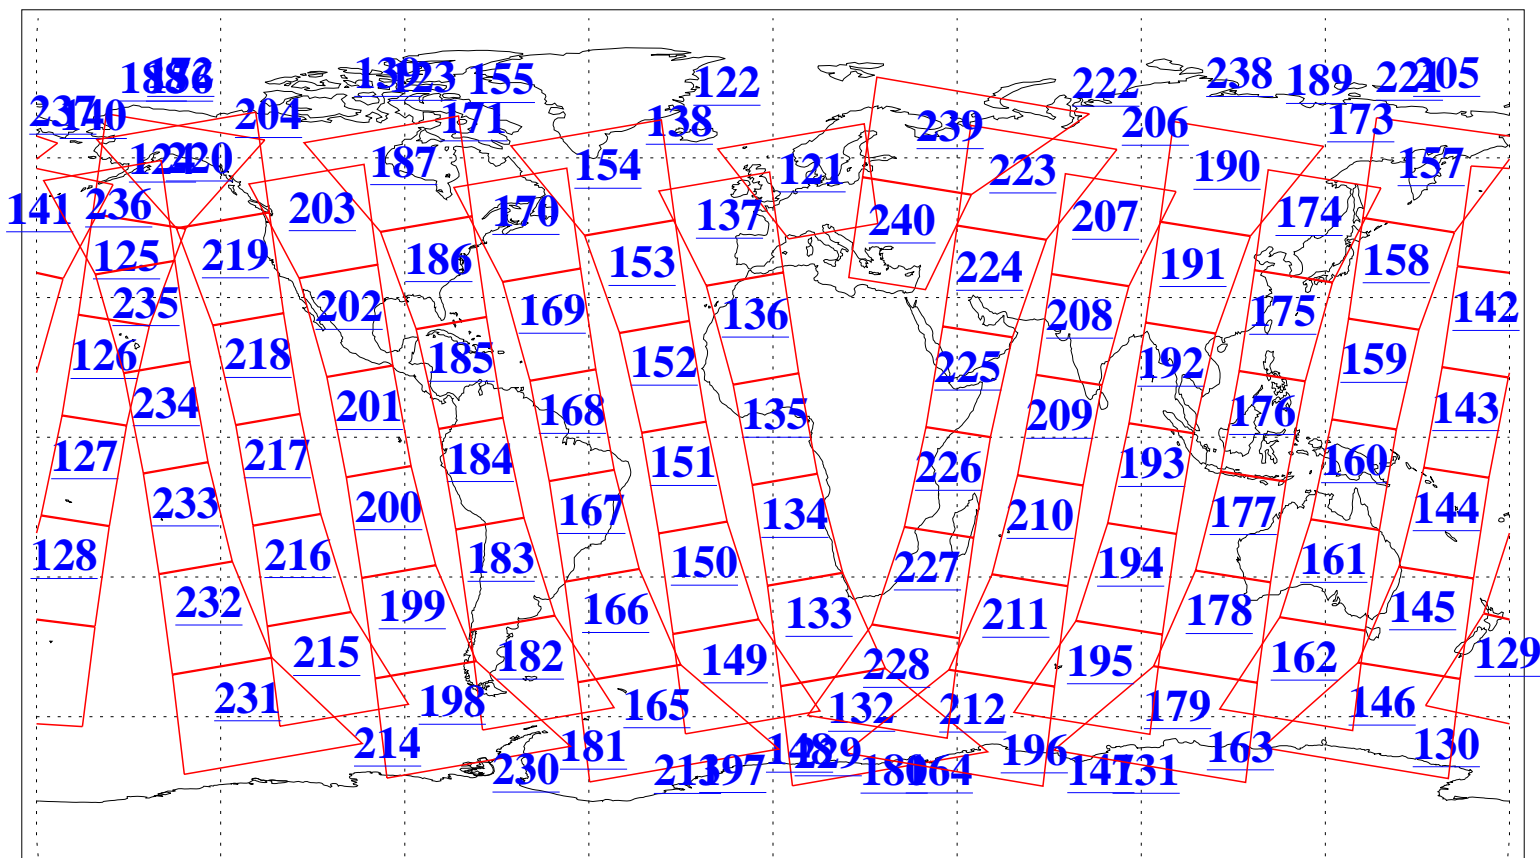

L1B Availability
AMSU Granules: 240
HSB Granules: 0
AIRS Granules: 240

6 Mar 2011
DoY 65
Aqua Day 3228
Granules: 1 to 120

Granules: 121 to 240

Legend: AMSU Available, HSB Available, AIRS Available

L1B Availability
AMSU Granules: 240
HSB Granules: 0
AIRS Granules: 240

6 Mar 2011
DoY 65
Aqua Day 3228
Ascending Granules

Descending Granules

Legend: AMSU Available, HSB Available, AIRS Available

L1B Availability
 AMSU Granules: 240
 HSB Granules: 0
 AIRS Granules: 240

6 Mar 2011
 DoY 65
 Aqua Day 3228