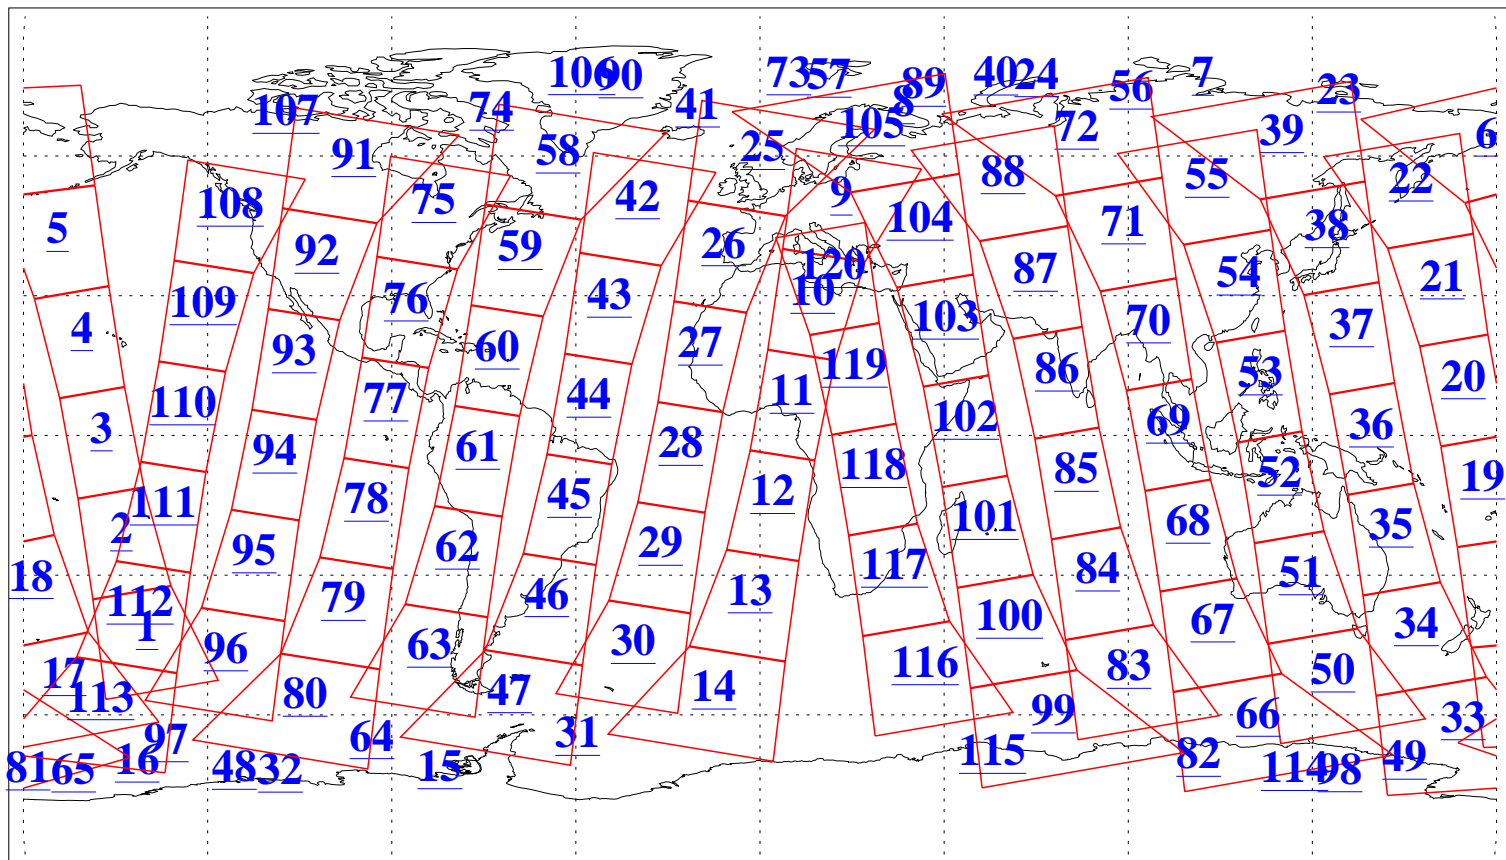

L1B Availability
AMSU Granules: 240
HSB Granules: 0
AIRS Granules: 240

6 Mar 2011
DoY 65
Aqua Day 3228
Granules: 1 to 120

Granules: 121 to 240

Legend: AMSU Available, HSB Available, AIRS Available

L1B Availability
AMSU Granules: 240
HSB Granules: 0
AIRS Granules: 240

6 Mar 2011
DoY 65
Aqua Day 3228
Ascending Granules

Descending Granules

Legend: AMSU Available, HSB Available, AIRS Available

L1B Availability
 AMSU Granules: 240
 HSB Granules: 0
 AIRS Granules: 240

6 Mar 2011
 DoY 65
 Aqua Day 3228

Northern Hemisphere Granules

Southern Hemisphere Granules

Legend: AMSU Available, HSB Available, AIRS Available