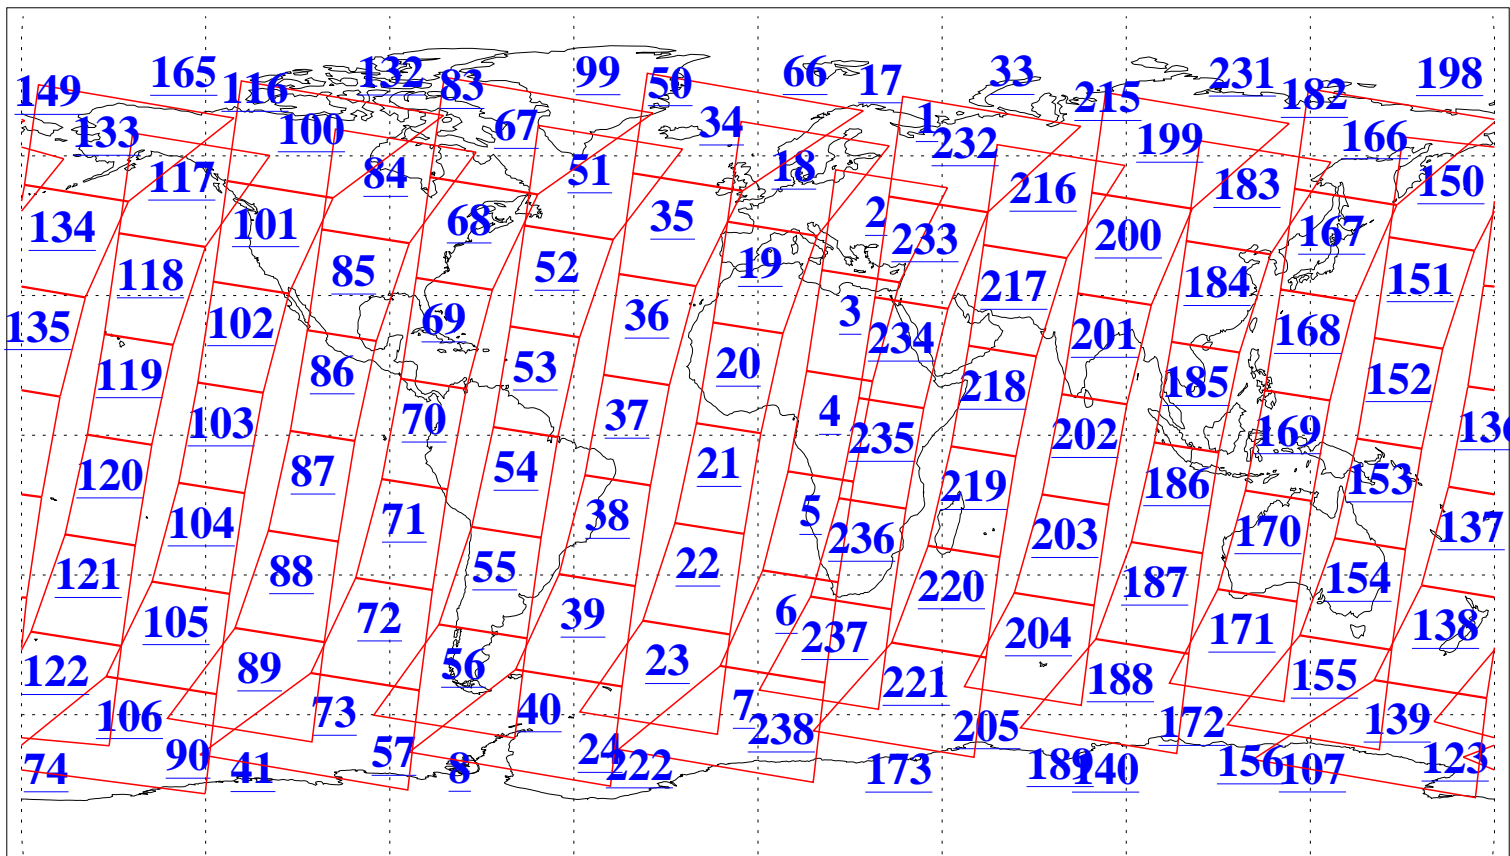

L1B Availability  
AMSU Granules: 240  
HSB Granules: 0  
AIRS Granules: 240

5 Mar 2011  
DoY 64  
Aqua Day 3227  
Granules: 1 to 120

Granules: 121 to 240

Legend: AMSU Available, HSB Available, AIRS Available

L1B Availability  
AMSU Granules: 240  
HSB Granules: 0  
AIRS Granules: 240

5 Mar 2011  
DoY 64  
Aqua Day 3227

Ascending Granules

Descending Granules

Legend: AMSU Available, HSB Available, AIRS Available

L1B Availability  
 AMSU Granules: 240  
 HSB Granules: 0  
 AIRS Granules: 240

5 Mar 2011  
 DoY 64  
 Aqua Day 3227

Northern Hemisphere Granules

Southern Hemisphere Granules

Legend: AMSU Available, HSB Available, AIRS Available