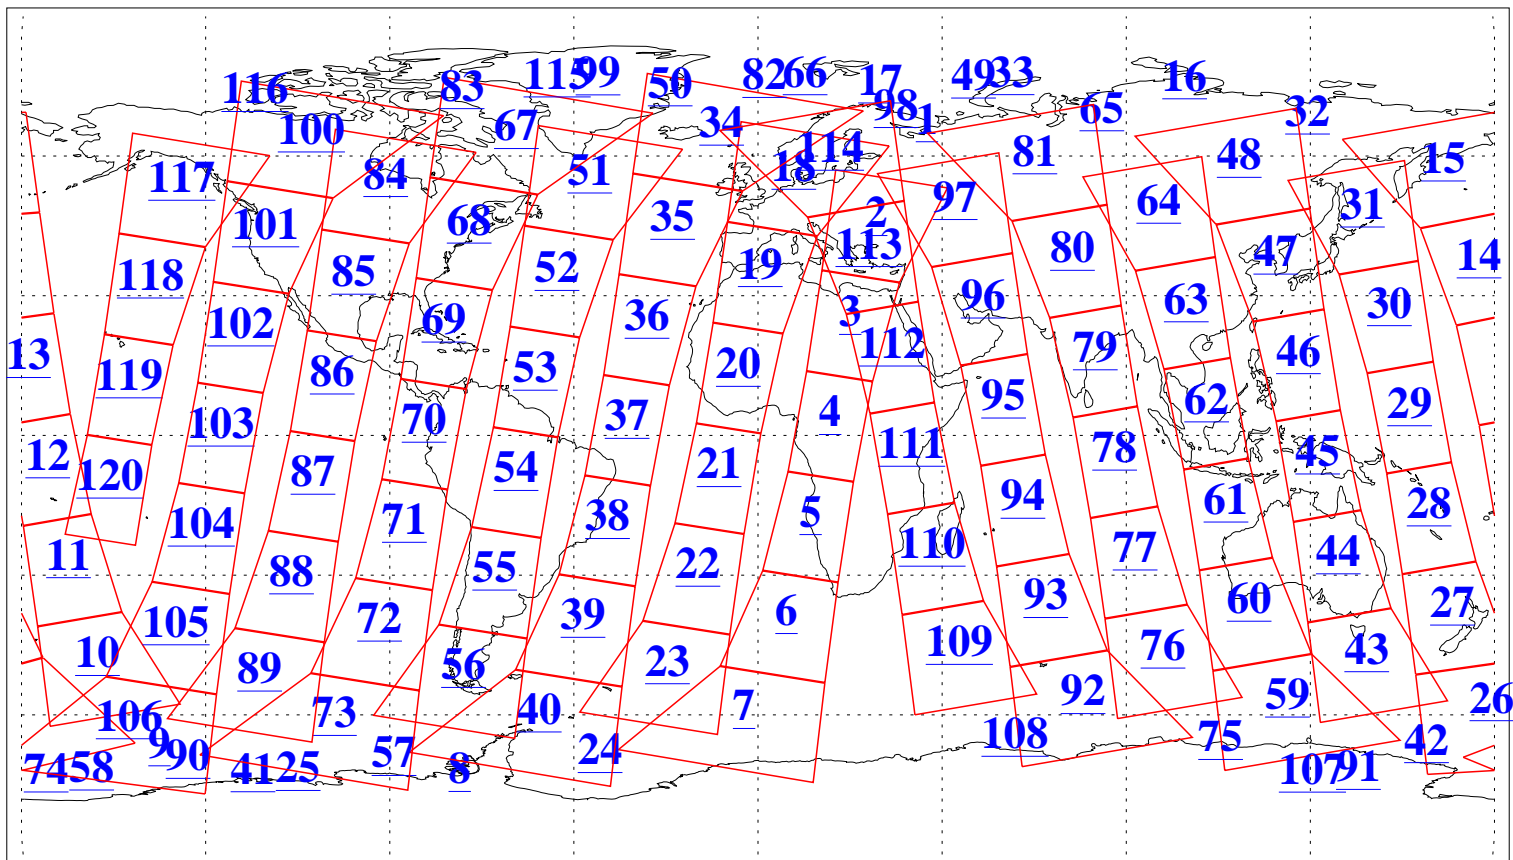

L1B Availability  
AMSU Granules: 240  
HSB Granules: 0  
AIRS Granules: 240

5 Mar 2011  
DoY 64  
Aqua Day 3227  
Granules: 1 to 120

Granules: 121 to 240

Legend: AMSU Available, HSB Available, AIRS Available

L1B Availability  
AMSU Granules: 240  
HSB Granules: 0  
AIRS Granules: 240

5 Mar 2011  
DoY 64  
Aqua Day 3227

Ascending Granules

Descending Granules

Legend: AMSU Available, HSB Available, AIRS Available

L1B Availability  
 AMSU Granules: 240  
 HSB Granules: 0  
 AIRS Granules: 240

5 Mar 2011  
 DoY 64  
 Aqua Day 3227

Northern Hemisphere Granules

Southern Hemisphere Granules

Legend: AMSU Available, HSB Available, AIRS Available