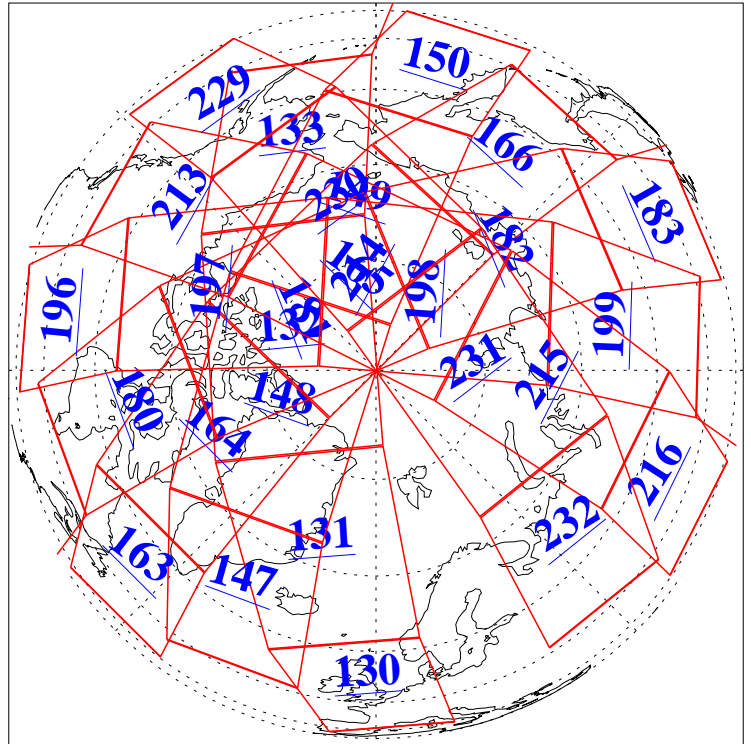

L1B Availability  
AMSU Granules: 240  
HSB Granules: 0  
AIRS Granules: 240

5 Mar 2011  
DoY 64  
Aqua Day 3227

Ascending Granules

Descending Granules

Legend: AMSU Available, HSB Available, AIRS Available

L1B Availability  
 AMSU Granules: 240  
 HSB Granules: 0  
 AIRS Granules: 240

5 Mar 2011  
 DoY 64  
 Aqua Day 3227

Northern Hemisphere Granules

Southern Hemisphere Granules

Legend: AMSU Available, HSB Available, AIRS Available