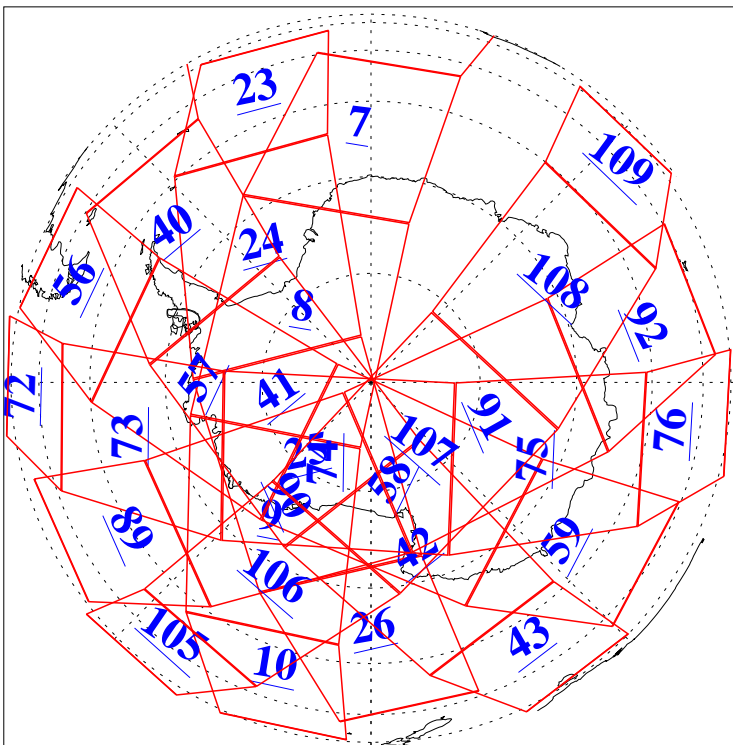

L1B Availability  
AMSU Granules: 240  
HSB Granules: 0  
AIRS Granules: 240

5 Mar 2011  
DoY 64  
Aqua Day 3227  
Granules: 1 to 120

Granules: 121 to 240

Legend: AMSU Available, HSB Available, AIRS Available

L1B Availability  
AMSU Granules: 240  
HSB Granules: 0  
AIRS Granules: 240

5 Mar 2011  
DoY 64  
Aqua Day 3227

Ascending Granules

Descending Granules

Legend: AMSU Available, HSB Available, AIRS Available

L1B Availability  
 AMSU Granules: 240  
 HSB Granules: 0  
 AIRS Granules: 240

5 Mar 2011  
 DoY 64  
 Aqua Day 3227

Northern Hemisphere Granules

Southern Hemisphere Granules

Legend: AMSU Available, HSB Available, AIRS Available