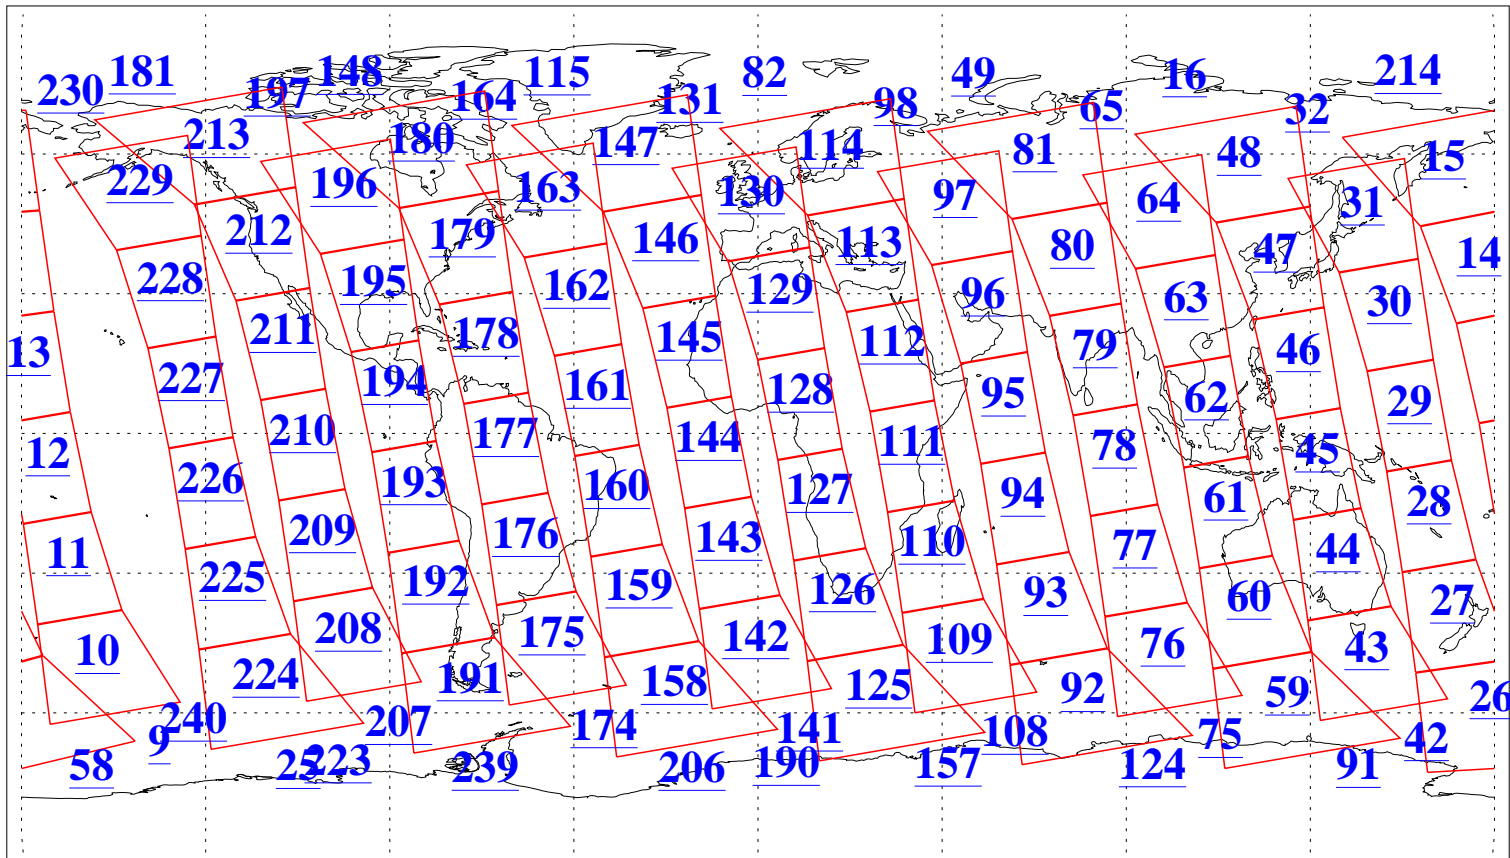

L1B Availability  
AMSU Granules: 240  
HSB Granules: 0  
AIRS Granules: 240

5 Mar 2011  
DoY 64  
Aqua Day 3227  
Granules: 1 to 120

Granules: 121 to 240

Legend: AMSU Available, HSB Available, AIRS Available

L1B Availability  
AMSU Granules: 240  
HSB Granules: 0  
AIRS Granules: 240

5 Mar 2011  
DoY 64  
Aqua Day 3227

Ascending Granules

Descending Granules

Legend: AMSU Available, HSB Available, AIRS Available

L1B Availability  
 AMSU Granules: 240  
 HSB Granules: 0  
 AIRS Granules: 240

5 Mar 2011  
 DoY 64  
 Aqua Day 3227

Northern Hemisphere Granules

Southern Hemisphere Granules

Legend: AMSU Available, HSB Available, AIRS Available