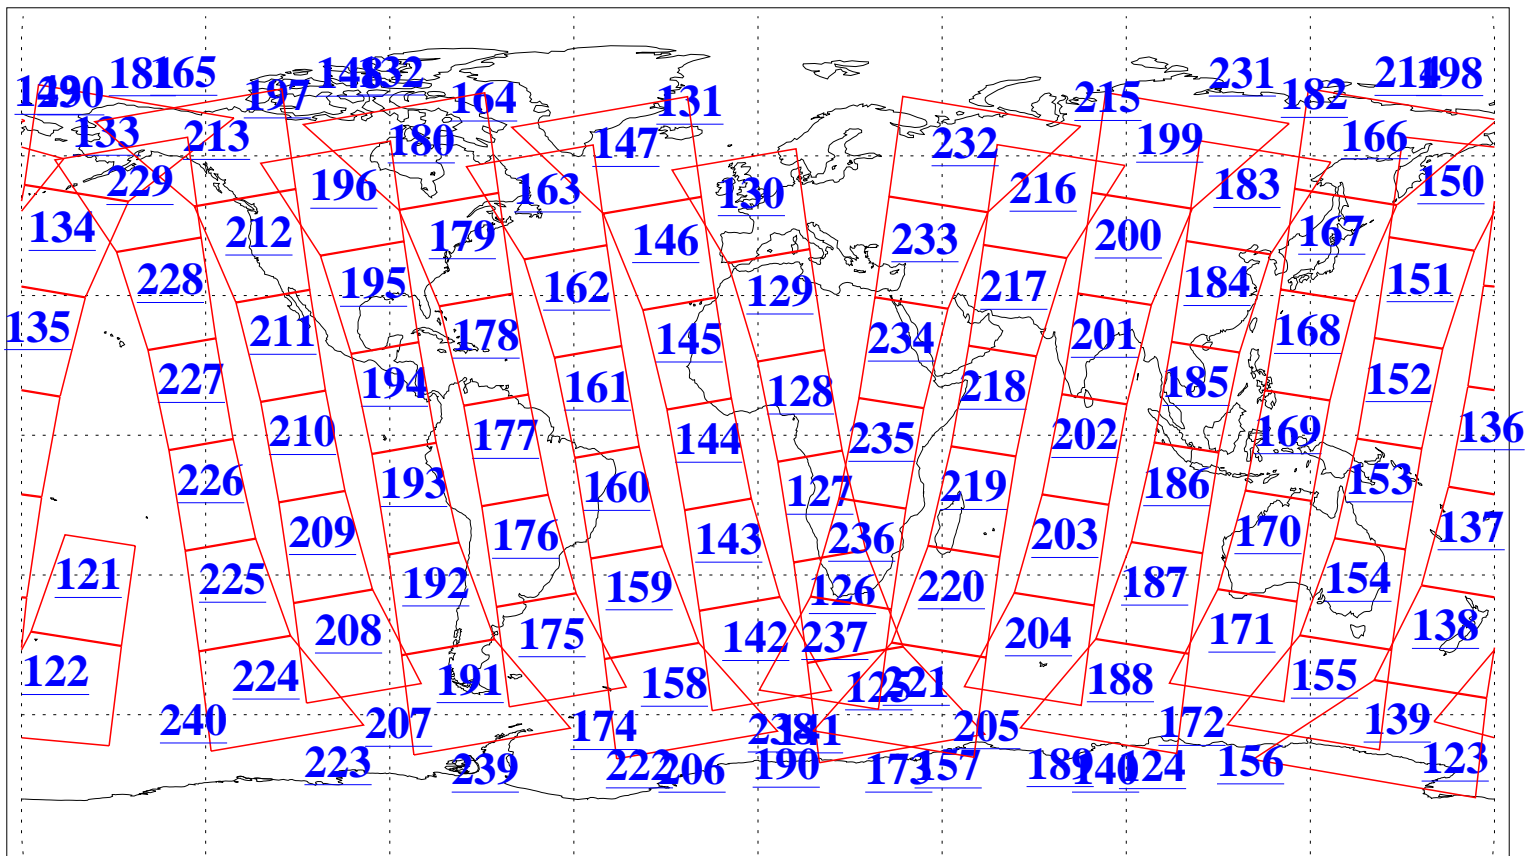

L1B Availability  
AMSU Granules: 240  
HSB Granules: 0  
AIRS Granules: 240

5 Mar 2011  
DoY 64  
Aqua Day 3227  
Granules: 1 to 120

Granules: 121 to 240

Legend: AMSU Available, HSB Available, AIRS Available

L1B Availability  
AMSU Granules: 240  
HSB Granules: 0  
AIRS Granules: 240

5 Mar 2011  
DoY 64  
Aqua Day 3227

Ascending Granules

Descending Granules

Legend: AMSU Available, HSB Available, AIRS Available

L1B Availability  
 AMSU Granules: 240  
 HSB Granules: 0  
 AIRS Granules: 240

5 Mar 2011  
 DoY 64  
 Aqua Day 3227

Northern Hemisphere Granules

Southern Hemisphere Granules

Legend: AMSU Available, HSB Available, AIRS Available