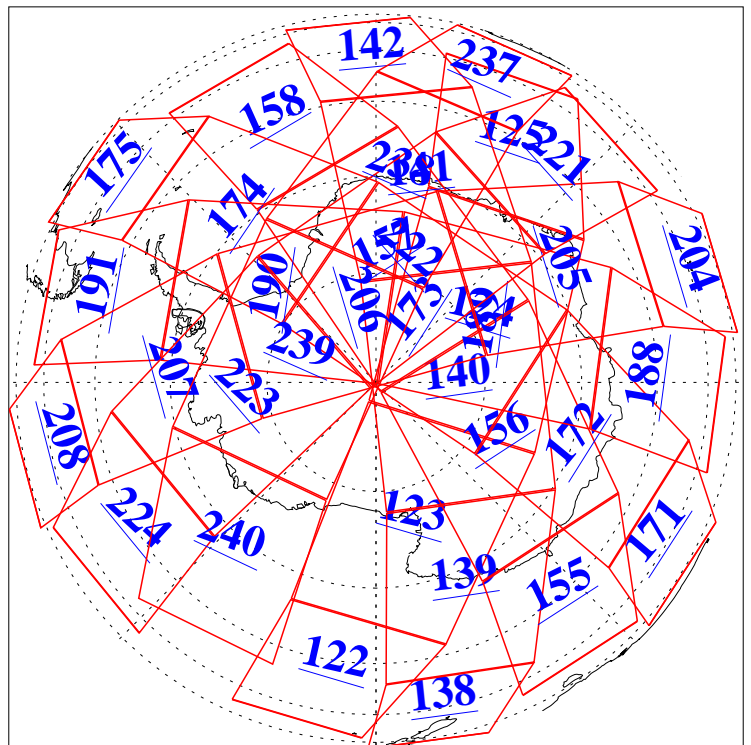

L1B Availability  
AMSU Granules: 240  
HSB Granules: 0  
AIRS Granules: 240

5 Mar 2011  
DoY 64  
Aqua Day 3227  
Granules: 1 to 120

Granules: 121 to 240

Legend: AMSU Available, HSB Available, AIRS Available

L1B Availability  
AMSU Granules: 240  
HSB Granules: 0  
AIRS Granules: 240

5 Mar 2011  
DoY 64  
Aqua Day 3227

Ascending Granules

Descending Granules

Legend: AMSU Available, HSB Available, AIRS Available

L1B Availability  
 AMSU Granules: 240  
 HSB Granules: 0  
 AIRS Granules: 240

5 Mar 2011  
 DoY 64  
 Aqua Day 3227

Northern Hemisphere Granules

Southern Hemisphere Granules

Legend: AMSU Available, HSB Available, AIRS Available