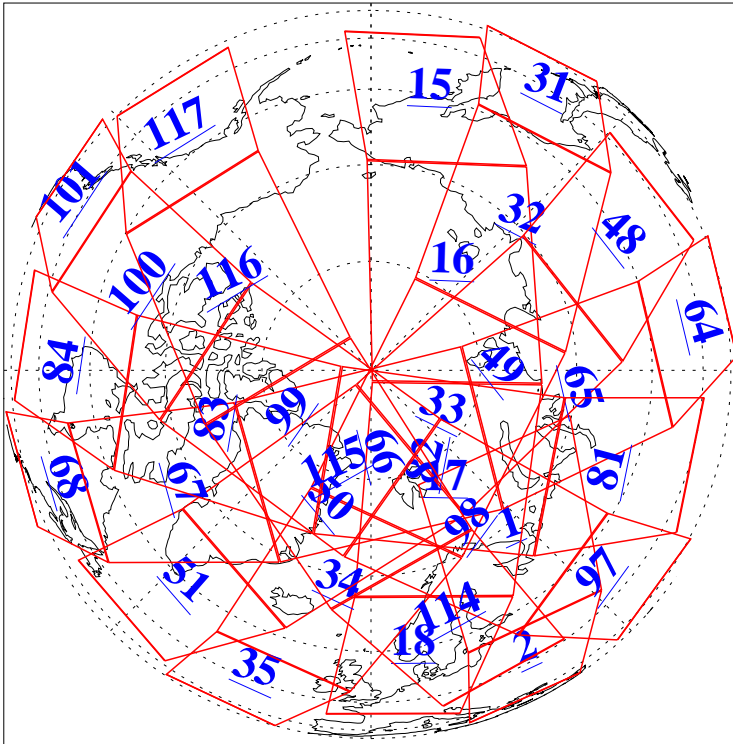

L1B Availability  
AMSU Granules: 240  
HSB Granules: 0  
AIRS Granules: 240

5 Mar 2011  
DoY 64  
Aqua Day 3227  
Granules: 1 to 120

Granules: 121 to 240

Legend: AMSU Available, HSB Available, AIRS Available

L1B Availability  
AMSU Granules: 240  
HSB Granules: 0  
AIRS Granules: 240

5 Mar 2011  
DoY 64  
Aqua Day 3227

Ascending Granules

Descending Granules

Legend: AMSU Available, HSB Available, AIRS Available

L1B Availability  
 AMSU Granules: 240  
 HSB Granules: 0  
 AIRS Granules: 240

5 Mar 2011  
 DoY 64  
 Aqua Day 3227

Northern Hemisphere Granules

Southern Hemisphere Granules

Legend: AMSU Available, HSB Available, AIRS Available